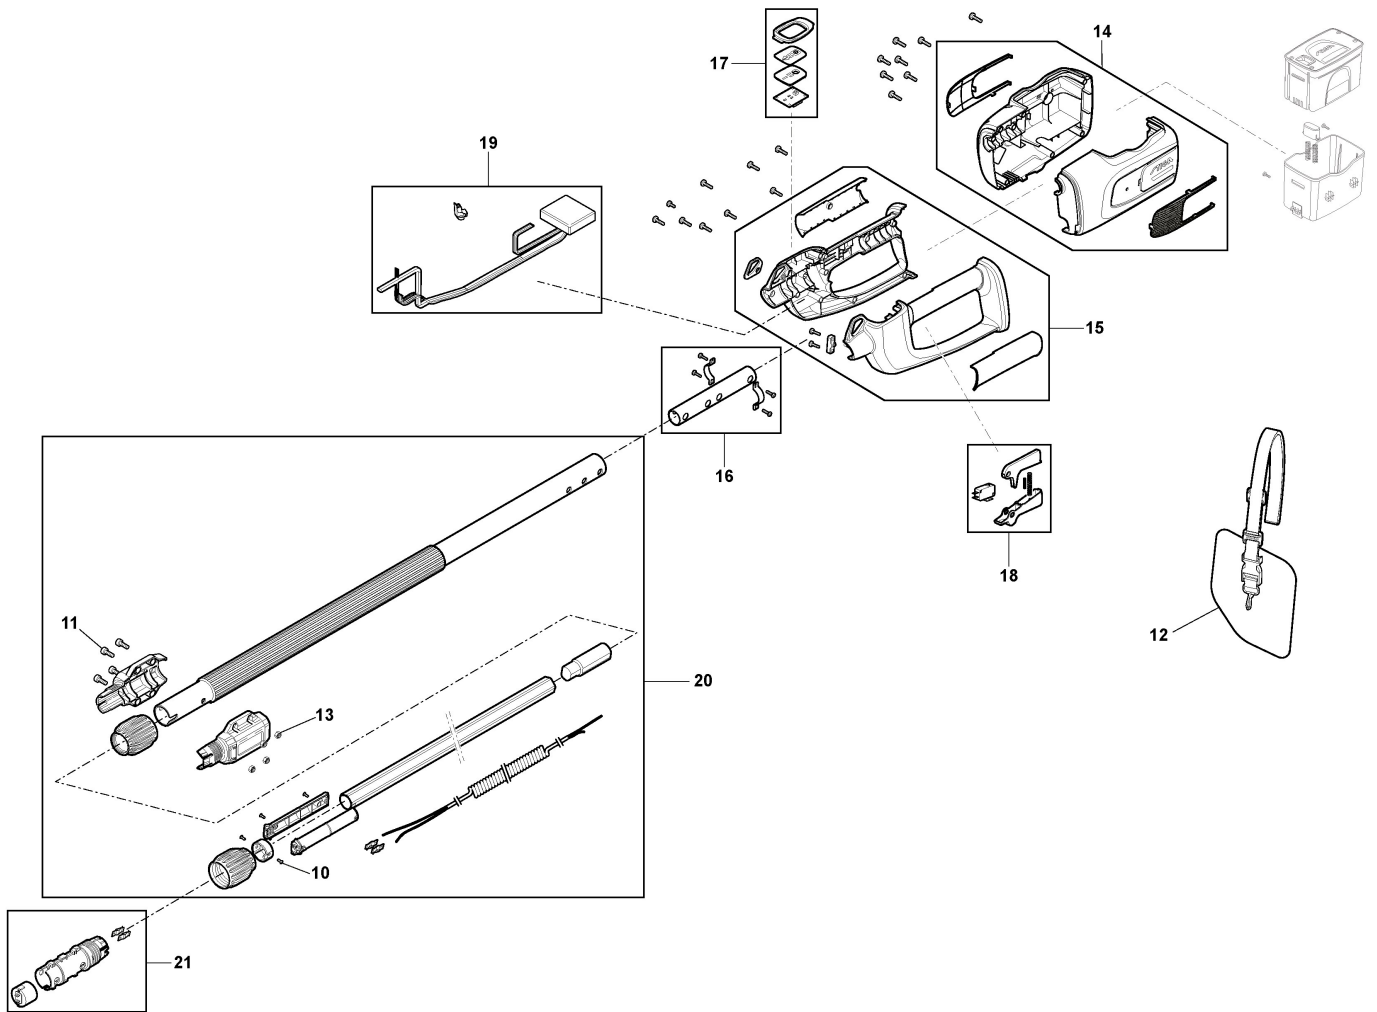

Body Work

Ref.nr.	Antal	Komponentkode	Beskrivelse	Noter	From	Op til
10	2	112728523/0	Screw			
11	4	112727802/0	Screw			
12	1	1911-9260-01	Padded Single Harness			
13	4	112154510/0	Nut			
14	1	118811249/0	Battery Housing Kit			
15	1	118811250/0	Handle Cover Kit			
16	1	118811251/0	Tube Joint Kit			
17	1	118810887/0	Switch Cover Kit			
18	1	118811252/0	Lever Kit			
19	1	118811253/0	PCB Assy			
20	1	118810888/0	Extension shafts assy			
21	1	118810890/0	Joint Kit