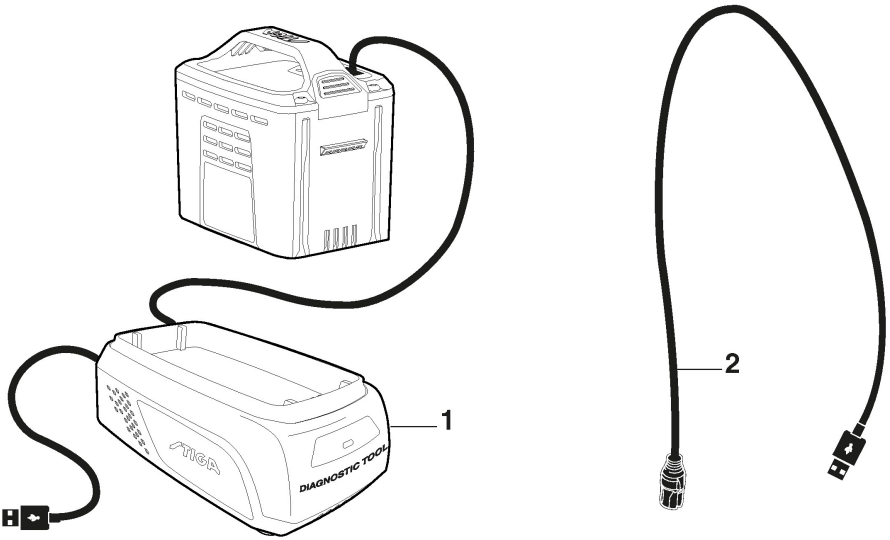

Diagnostic Tool

Ref.nr.	Antal	Komponentkode	Beskrivelse	Noter	From	Op til
1	1	118810754/0	Diagnostic Tool 48V			
2	1	118811363/0	Cable