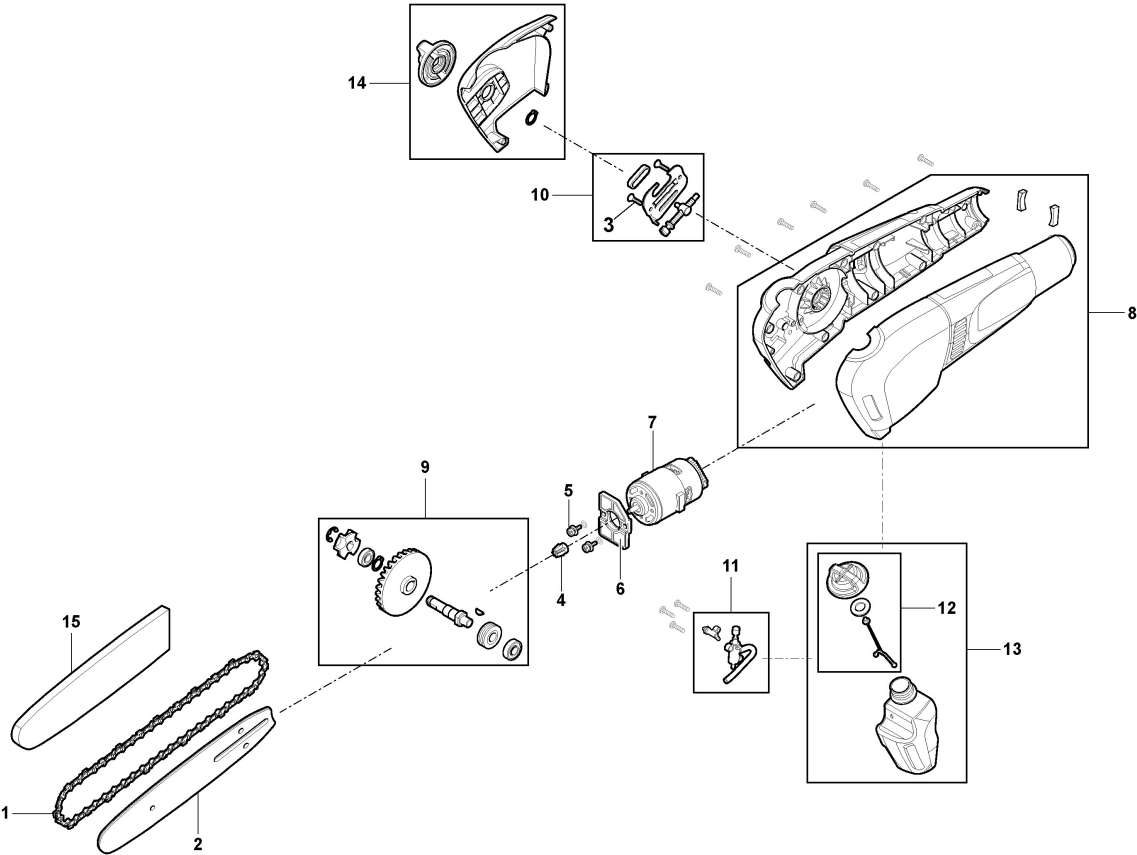

STIGA

SPS 700 AE (2021)

277710048/ST1

Spare parts list Reservdelar Repuestos Ersatzteile Pièces détachées Reserve onderdelen Catalogo ricambi

- Use ST. S.p.A. Genuine Spare Parts specified in the parts list for repair and/or replacement.
- The contents described in the parts list may change due to improvement.
- The drawings of the spare parts are only indicative And might Not represent the part in question exactly.
- The indications "right" - "left" - "front" - "rear" refer to the position of the operator when using the machine.
- When placing orders of parts for repair And/Or replacement, make sure that the illustrated parts list Is the one applying to the machine's year of manufacture, as shown on the identification plate attached to the machine.

Body Work

Ref.nr.	Antal	Komponentkode	Beskrivelse	Noter	From	Op til
10	2	112728523/0	Screw			
11	4	112727802/0	Screw			
12	1	1911-9260-01	Padded Single Harness			
13	4	112154510/0	Nut			
14	1	118811249/0	Battery Housing Kit			
15	1	118811250/0	Handle Cover Kit			
16	1	118811251/0	Tube Joint Kit			
17	1	118810887/0	Switch Cover Kit			
18	1	118811252/0	Lever Kit			
19	1	118811253/0	PCB Assy			
20	1	118810888/0	Extension shafts assy			
21	1	118810890/0	Joint Kit			

Pole Pruner

Ref.nr.	Antal	Komponentkode	Beskrivelse	Noter	From	Op til
1	1	1519-9110-02	Chain 10"-3/8"-0,050"-40E			
2	1	123900360/0	Guide Bar 10inch			
3	2	112728523/0	Screw			
4	1	118810870/0	Gear			
5	1	2135010	Screw			
6	1	118810871/0	Motor Bracket			
7	1	118811271/0	Electric Motor Assy			
8	1	118811272/0	Housing Kit			
9	1	118810897/0	Gear Assy			
10	1	118810900/0	Chain Tensioner kit			
11	1	118810898/0	Oil Pump Kit			
12	1	118810896/0	Oil Tank Cap Assy			
13	1	118811273/0	Oil Tank Assy			
14	1	118811274/0	Chain Tensioner Assy			
15	1	323085000/0	Chain Cover			