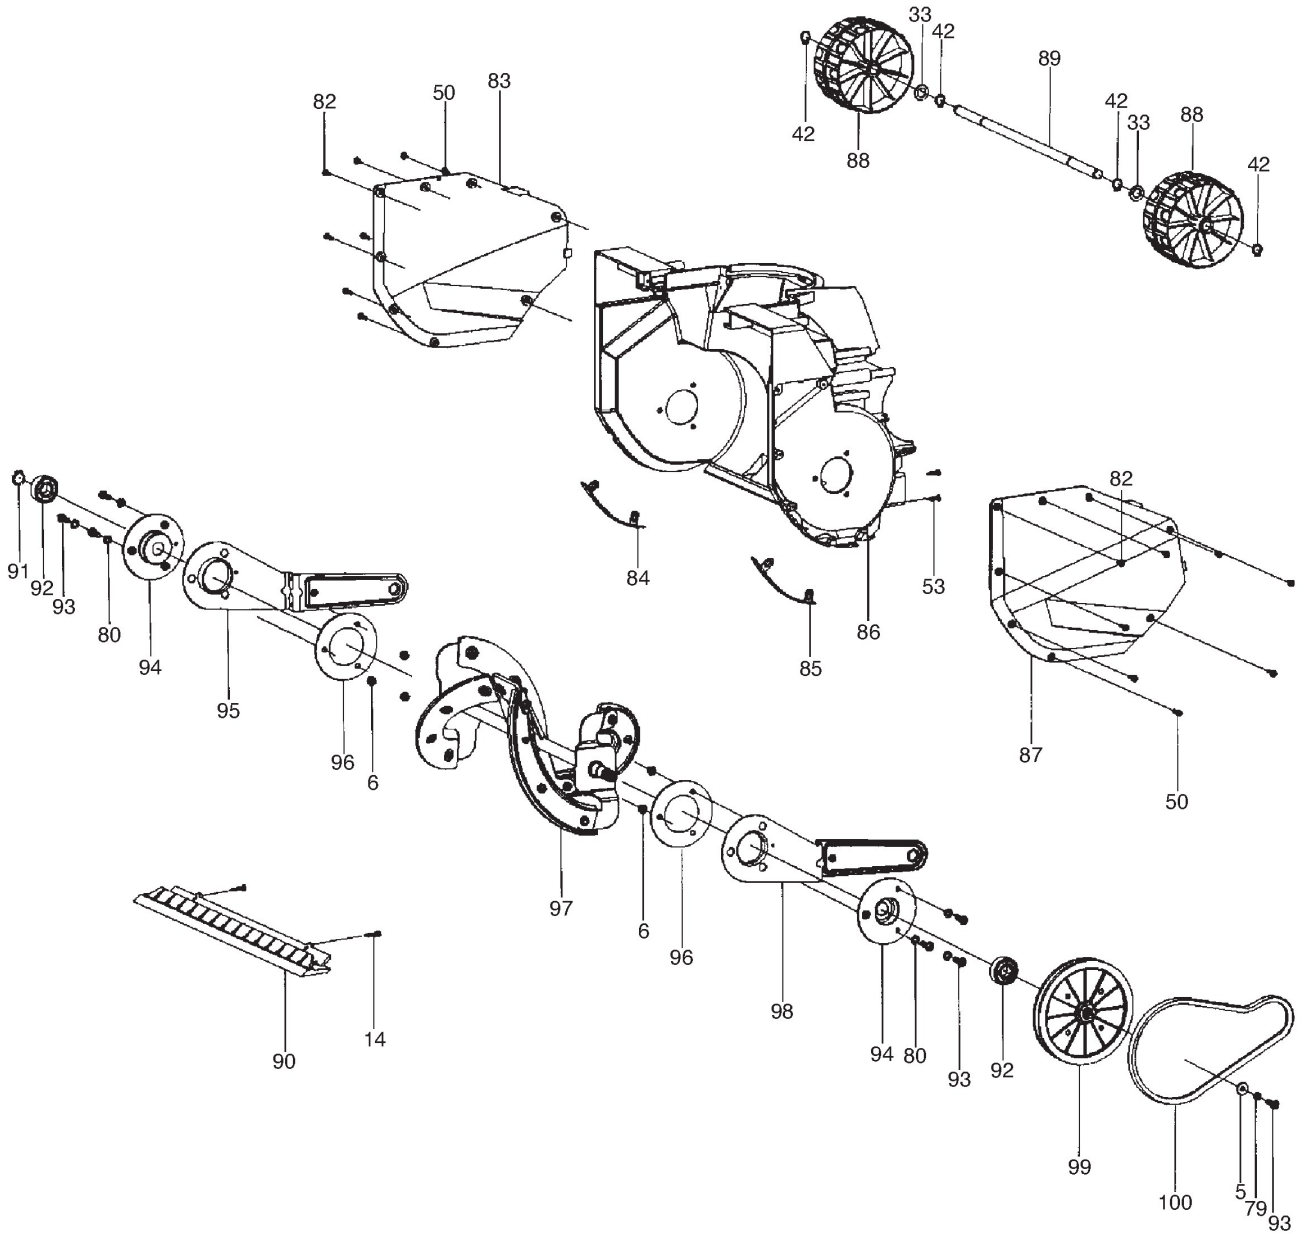

Housing, auger

Ref.nr.	Antal	Komponentkode	Beskrivelse	Noter	From	Op til
5	1	1811-2653-01	Washer			
6	6	9799-0631-02	Nut			
14	2	9847-7919-16	Screw			
33	2	1811-2626-01	Washer			
42	4	9652-0012-04	Circlip			
50	11	1811-2669-01	Screw			
53	6	9847-7916-16	Screw			
79	3	9683-0025-02	Washer			
80	8	9699-0025-02	Washer			
82	4	9847-7909-16	Screw			
83	1	1811-2604-01	Cover-RH			
84	1	1811-2606-01	Wearing plate-RH			
85	1	1811-2605-01	Wearing plate-LH			
86	1	1811-2598-01	Snow bucket			
87	1	1811-2603-01	Cover-LH			
88	2	1811-2627-01	Wheel			
89	1	1811-2625-01	Wheel Shaft			
90	1	1811-2607-01	Snow shoveling plate			
91	1	9652-0015-04	Circlip			
92	2	9549-0044-00	Ball Bearing			
93	7	9947-0616-16	Screw			
94	2	1811-2623-01	Bearing			
95	1	1811-2622-01	Supporting plate, Right			
96	2	1811-2624-01	Clamp plate			
97	1	1811-2642-01	Auger			
98	1	1811-2621-01	Supporting plate, Left			
99	1	1811-2640-01	Belt wheel-big			
100	1	1811-2639-01	Belt