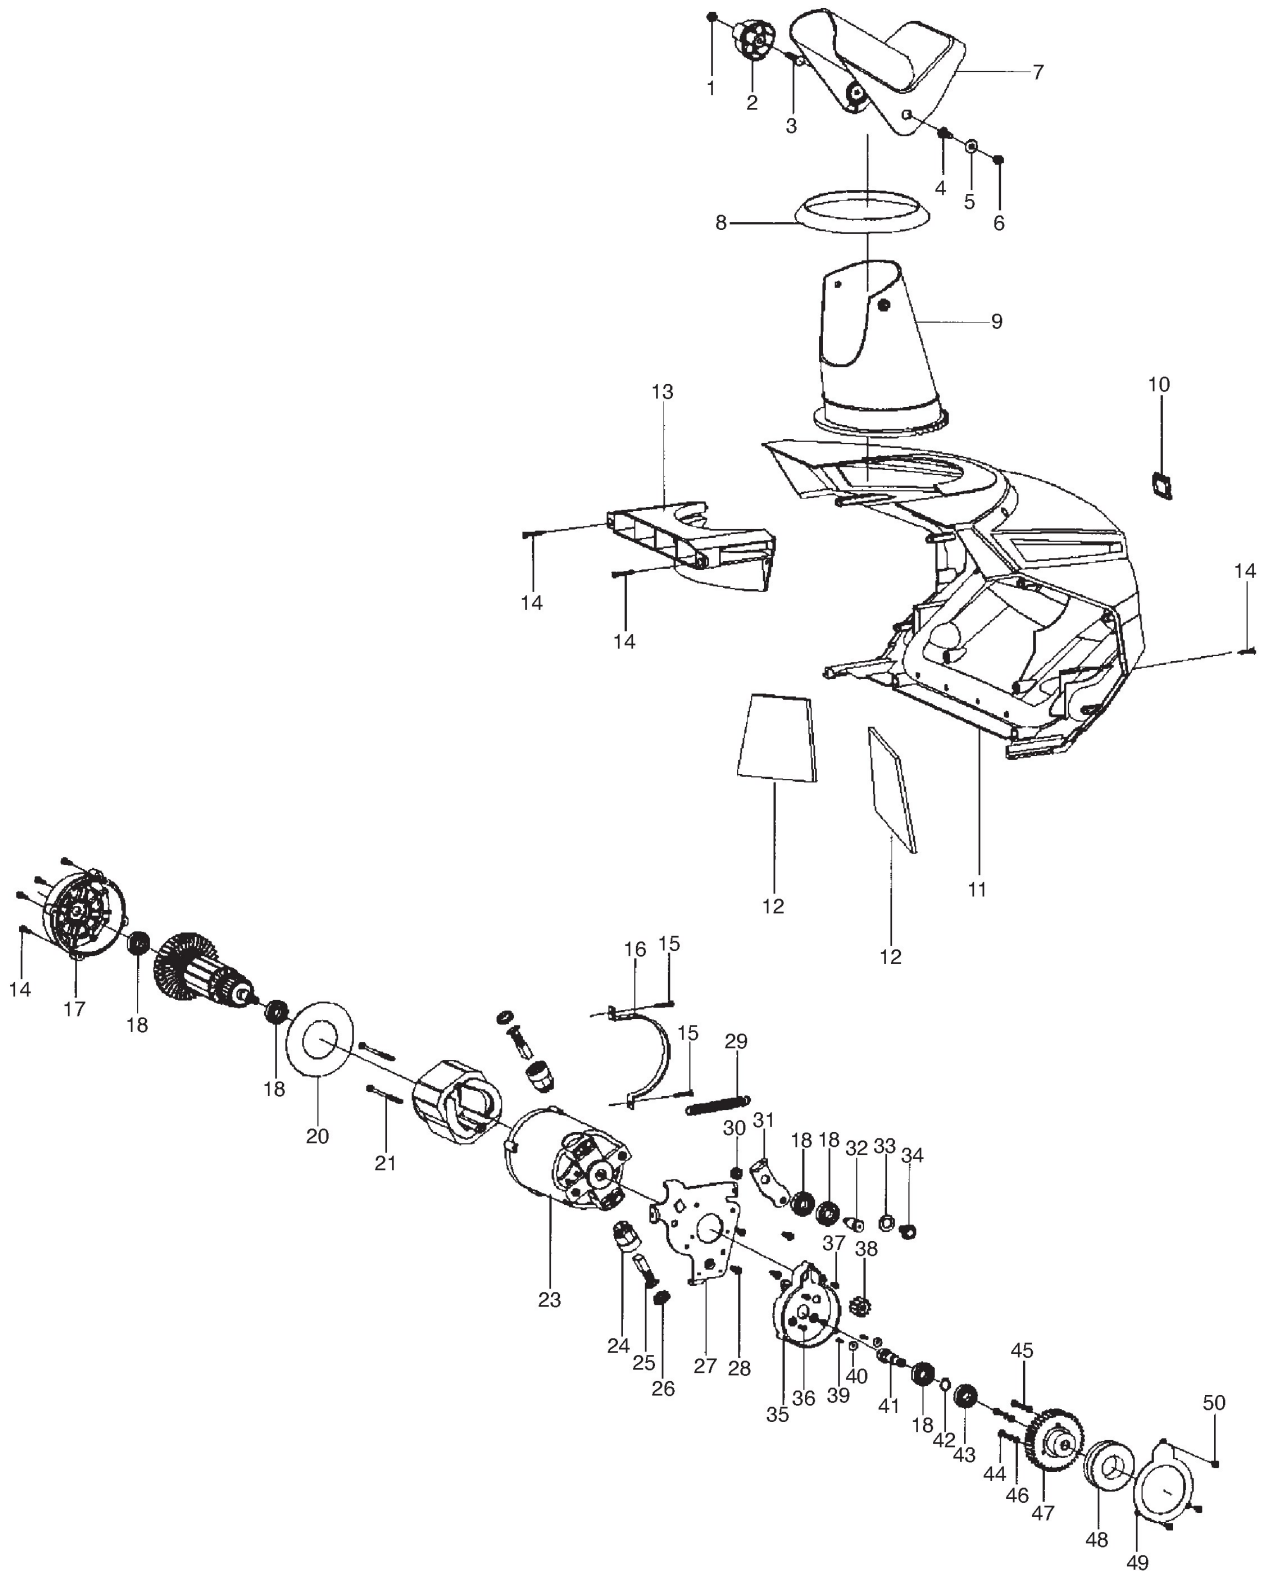

### Spare parts list Reservdelar Repuestos Ersatzteile Pièces détachées Reserve onderdelen Catalogo ricambi

- Use ST. S.p.A. Genuine Spare Parts specified in the parts list for repair and/or replacement.
- The contents described in the parts list may change due to improvement.
- The drawings of the spare parts are only indicative And might Not represent the part in question exactly.
- The indications "right" - "left" - "front" - "rear" refer to the position of the operator when using the machine.
- When placing orders of parts for repair And/Or replacement, make sure that the illustrated parts list Is the one applying to the machine's year of manufacture, as shown on the identification plate attached to the machine.

## Handle, controls

Ref.nr.	Antal	Komponentkode	Beskrivelse	Noter	From	Op til
1	8	9799-0631-02	Nut			
5	2	1811-2652-01	Washer			
6	2	9799-0631-02	Nut			
15	2	9847-7925-16	Screw			
51	1	1811-2657-01	Wire			
52	3	1811-2611-01	Rubber ring			
53	2	9847-7916-16	Screw			
54	1	1811-2665-01	Wire Clamp			
55	1	1811-2656-01	Terminal			
56	1	1811-2620-01	Handle			
57	1	1811-2661-01	Cord hook			
58	1	1811-2664-01	Clamp ring			
59	2	1811-2663-01	Plug			
60	4	1811-2666-01	Carriage bolt			
61	4	1811-2658-01	Knob			
62	1	1811-2619-01	Frame-middle			
63	2	1811-2660-01	Wire Clamp			
64	2	1811-2662-01	Plug			
65	1	1811-2618-01	Frame-lower			
66	4	9997-0630-12	Screw			
67	1	1811-2617-01	Rocking handle cover			
68	3	1811-2667-01	Circlip for shaft			
69	1	1811-2616-01	Rocking handle			
70	1	1811-2615-01	Rocking shaft			
71	1	1811-2614-01	Connecting suite			
72	1	1811-2643-01	Screw			
73	3	9941-0416-16	Screw			
74	1	1811-2613-01	Connecting Rod			
75	1	1811-2612-01	Shaft joint			
76	1	1811-2610-01	Direction turn shaft			
77	1	1811-2609-01	Gear bracket			
78	1	1811-2608-01	Gear			
79	4	9683-0025-02	Washer			
80	4	9699-0025-02	Washer			
81	4	9898-0645-12	Screw			