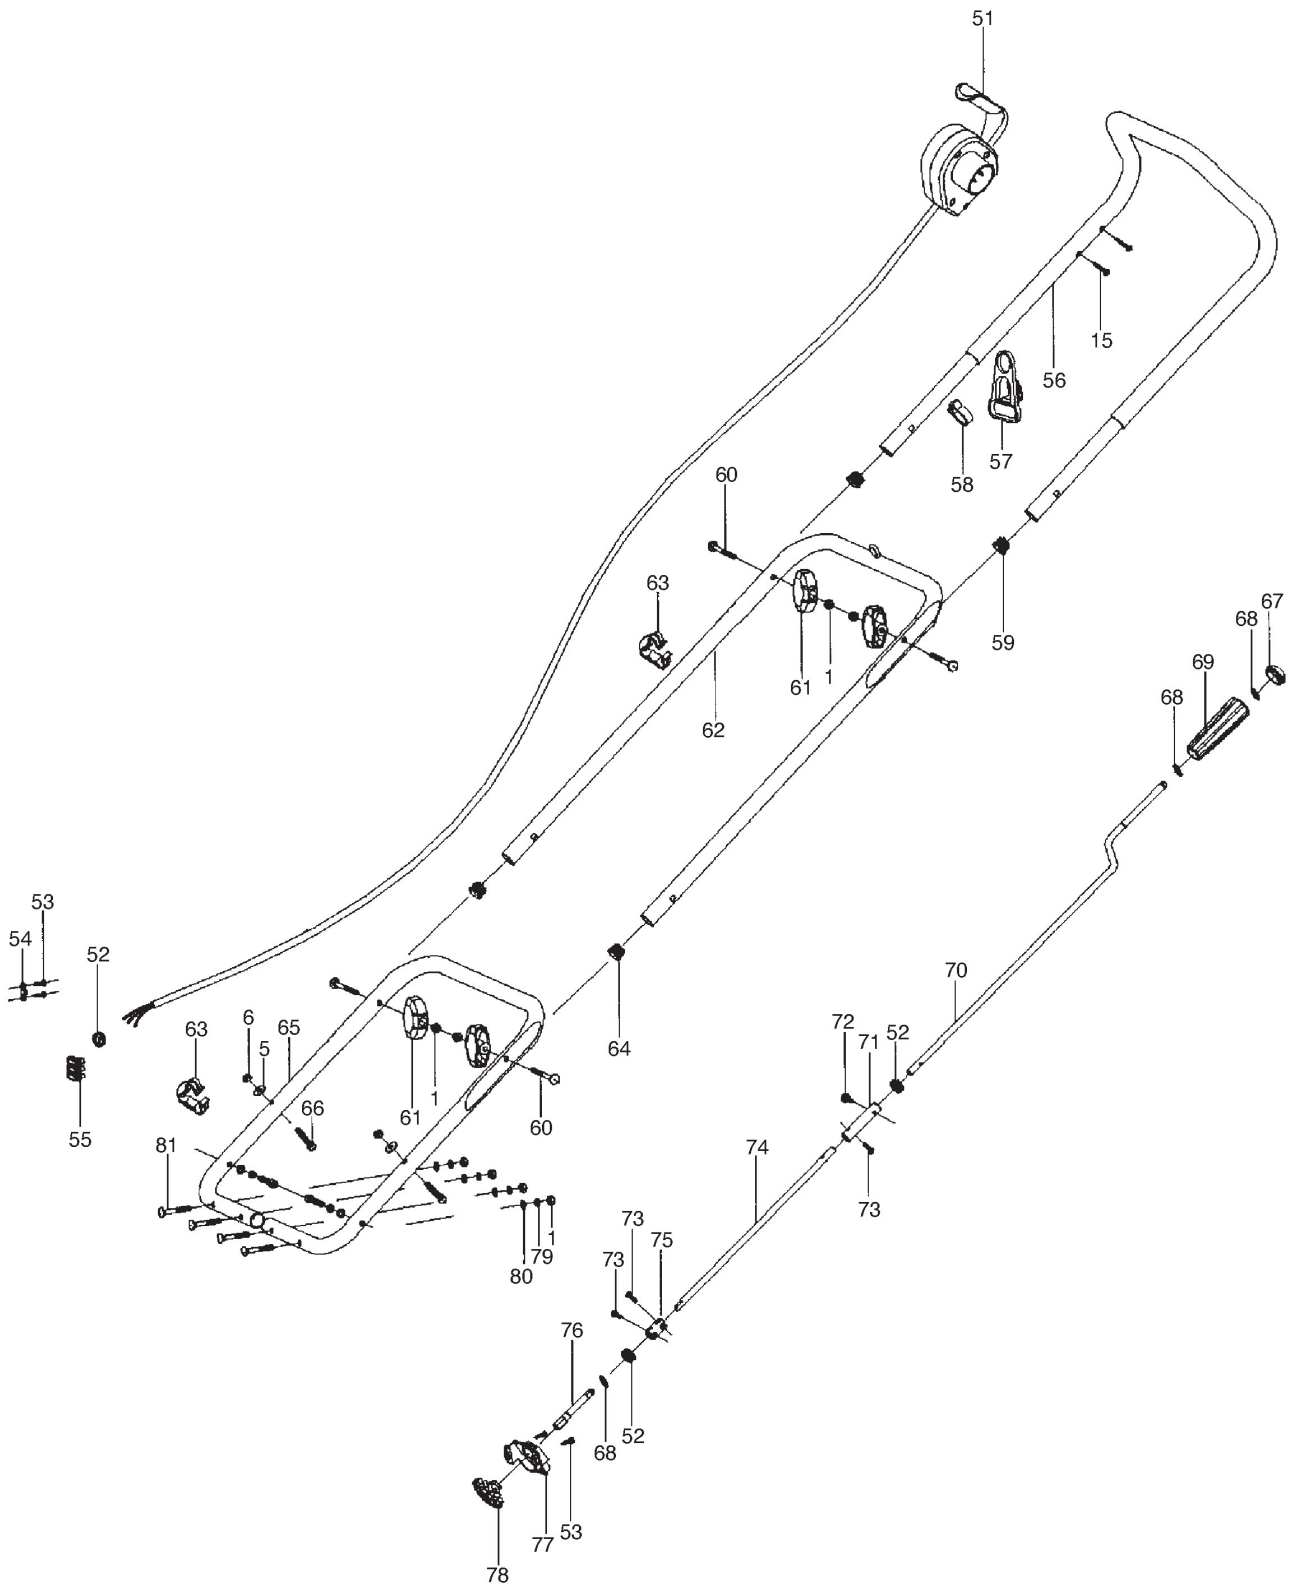

## SNOW ELECTRIC 45 (2015)

18-2802-32

### Spare parts list Reservdelar Repuestos Ersatzteile Pièces détachées Reserve onderdelen Catalogo ricambi

- Use ST. S.p.A. Genuine Spare Parts specified in the parts list for repair and/or replacement.
- The contents described in the parts list may change due to improvement.
- The drawings of the spare parts are only indicative And might Not represent the part in question exactly.
- The indications "right" - "left" - "front" - "rear" refer to the position of the operator when using the machine.
- When placing orders of parts for repair And/Or replacement, make sure that the illustrated parts list Is the one applying to the machine's year of manufacture, as shown on the identification plate attached to the machine.

## Handle, controls

Ref.nr.	Antal	Komponentkode	Beskrivelse	Noter	From	Op til
1	8	9799-0631-02	Nut			
5	2	1811-2652-01	Washer			
6	2	9799-0631-02	Nut			
15	2	9847-7925-16	Screw			
51	1	1811-2657-01	Wire			
52	3	1811-2611-01	Rubber ring			
53	2	9847-7916-16	Screw			
54	1	1811-2665-01	Wire Clamp			
55	1	1811-2656-01	Terminal			
56	1	1811-2620-01	Handle			
57	1	1811-2661-01	Cord hook			
58	1	1811-2664-01	Clamp ring			
59	2	1811-2663-01	Plug			
60	4	1811-2666-01	Carriage bolt			
61	4	1811-2658-01	Knob			
62	1	1811-2619-01	Frame-middle			
63	2	1811-2660-01	Wire Clamp			
64	2	1811-2662-01	Plug			
65	1	1811-2618-01	Frame-lower			
66	4	9997-0630-12	Screw			
67	1	1811-2617-01	Rocking handle cover			
68	3	1811-2667-01	Circlip for shaft			
69	1	1811-2616-01	Rocking handle			
70	1	1811-2615-01	Rocking shaft			
71	1	1811-2614-01	Connecting suite			
72	1	1811-2643-01	Screw			
73	3	9941-0416-16	Screw			
74	1	1811-2613-01	Connecting Rod			
75	1	1811-2612-01	Shaft joint			
76	1	1811-2610-01	Direction turn shaft			
77	1	1811-2609-01	Gear bracket			
78	1	1811-2608-01	Gear			
79	4	9683-0025-02	Washer			
80	4	9699-0025-02	Washer			
81	4	9898-0645-12	Screw			