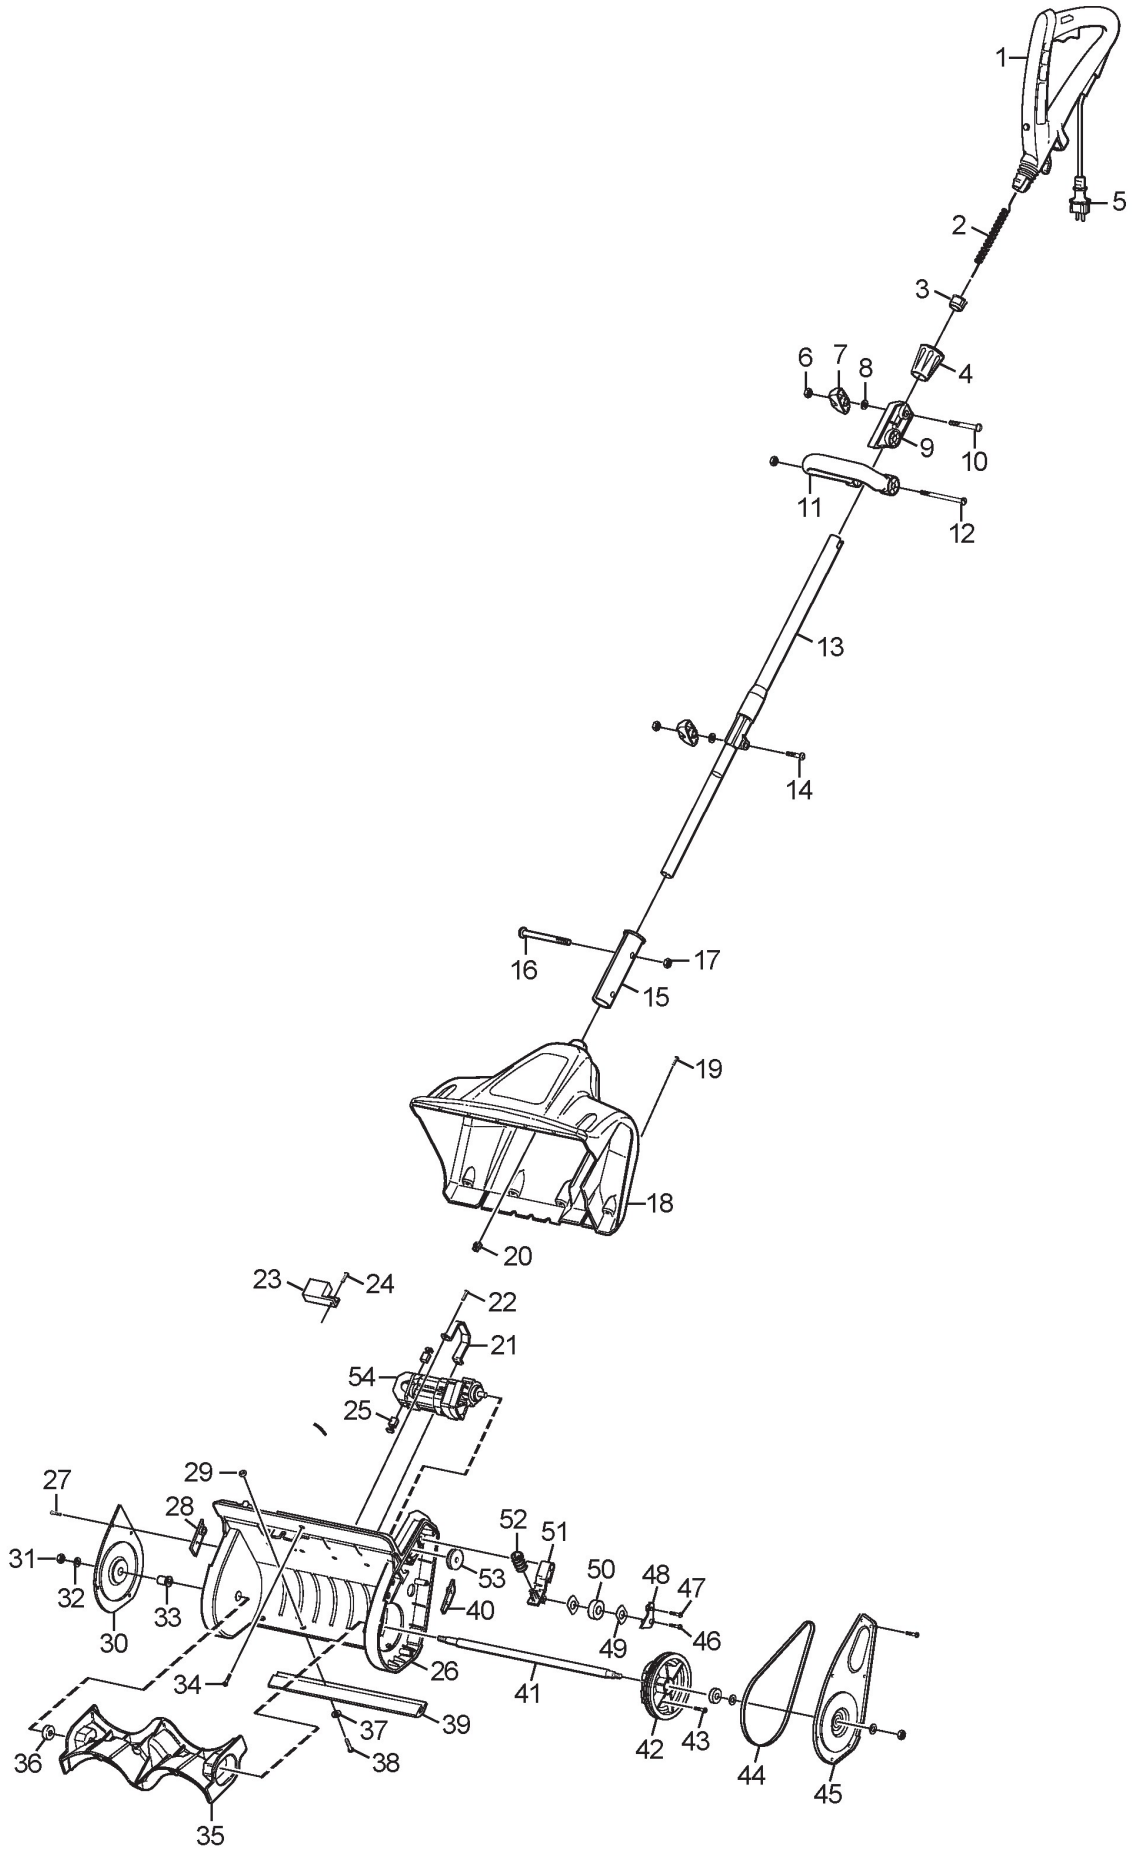

Electric showel

Ref.nr.	Antal	Komponentkode	Beskrivelse	Noter	From	Op til
1	1	1811-2877-01	Handle Assy Yellow	Yellow		
1	1	1811-2878-01	White Handle Assy	White		
2	1	1811-2701-01	Connect cable			
3	1	1811-2700-01	Pipe plug			
4	1	1811-2879-01	Bushing			
5	1	1811-2702-01	Power cord			
6	3	1811-2703-01	Nut			
7	2	1811-2880-01	Knob			
8	3	1811-2704-01	Washer			
9	1	1811-2705-01	Adjustable handle			
10	1	1811-2706-01	Screw			
11	1	1811-2708-01	Handle			
12	1	1811-2707-01	Screw			
13	1	1811-2709-01	Telescopic handle assy			
14	1	1811-2710-01	Step bolt			
15	1	1811-2712-01	Bracket			
16	2	1811-2713-01	Screw			
17	2	1811-2711-01	Nut			
18	1	1811-2881-01	Housing, Yellow	Yellow		
18	1	1811-2882-01	Housing, White	White		
19	7	1811-2714-01	Screw			
20	1	1811-2715-01	Pipe plug			
21	1	1811-2717-01	Motor plate			
22	2	1811-2716-01	Screw			
23	1	1811-2719-01	Overload protection			
24	5	1811-2718-01	Screw			
25	1	1811-2720-01	Brush holder			
26	1	1811-2722-01	Bottom			
27	10	1811-2725-01	Screw			
28	1	1811-2723-01	Plate			
29	4	1811-2721-01	Nut			
30	1	1811-2724-01	Cover-RH			
31	2	1811-2726-01	Nut			
32	3	1811-2727-01	Washer			
33	1	1811-2728-01	Spacer			
34	1	1811-2729-01	Screw			
35	1	1811-2731-01	Auger			
36	1	1811-2730-01	Bearing			
37	4	1811-2732-01	Washer			
38	4	1811-2733-01	Screw			
39	1	1811-2734-01	Scraper Blade			
40	1	1811-2735-01	Plate			
41	1	1811-2736-01	Shaft			
42	1	1811-2737-01	Pulley			
43	2	1811-2738-01	Screw			
44	1	1811-2739-01	Belt			
45	1	1811-2740-01	Cover-LH			
46	1	1811-2741-01	Screw