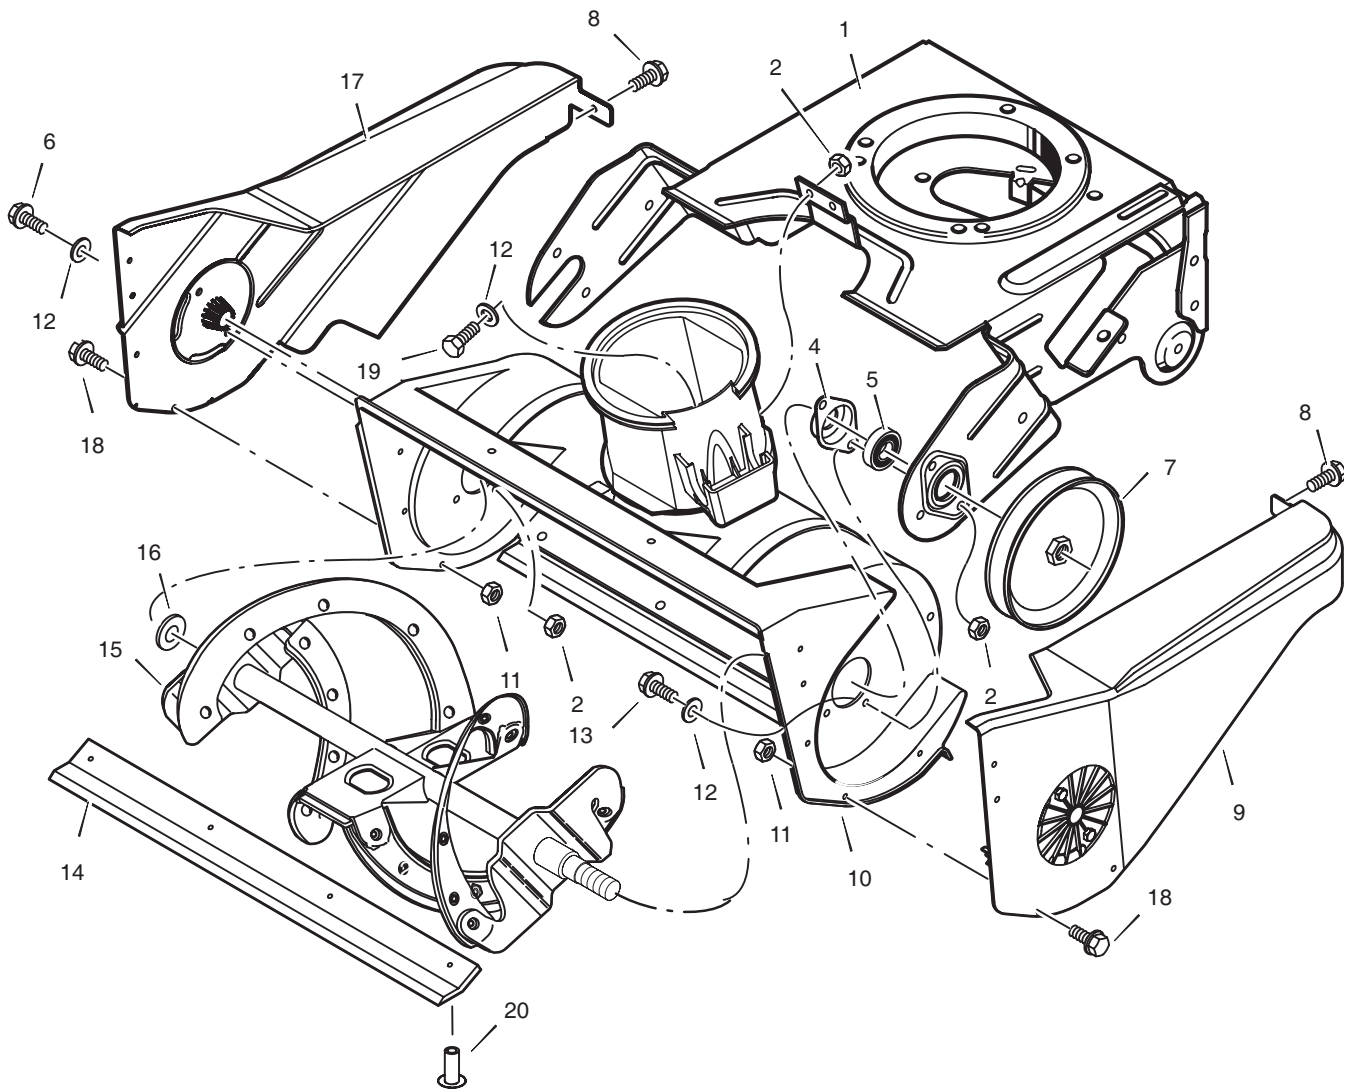

Utgåva Issue		Bildnr Picture No		SNOW REX SNÖSKRUV		SNOW REX AUGER		Sida Page	
2011-14		2007B						12	
Pos. Fig.	Antal/Quantity				Art nr Part No	Benämning	Description	Sats Kit	Anmärkning Notes
	2818								
	-31								
1	1				1812-2054-01	Chassi- gul.....	Motor box frame- yell.....		
2	5				1812-1758-01	Mutter.....	Nut		
4	2				1812-1925-01	Lagerhållare.....	Bearing retainer.....		
5	2				1812-1383-01	Kullager	Ball bearing		
6	1				9988-3519-16	Skruv	Screw		
7	1				1812-1400-01	Remskiva.....	Pulley		
8	2				1812-1768-01	Skruv.....	Screw.....		
9	1				1812-2031-01	Remskydd- vä.....	Belt cover- LH		
10	1				1812-2052-01	Snöskruvhus	Auger housing.....		
11	8				1812-0630-01	Mutter.....	Nut		
12	4				9699-0028-02	Planbricka.....	Flat washer.....		
13	4				9988-3516-16	Skruv	Screw.....		
14	1				1812-1481-01	Skrapskär	Scraper blade		
15	1				1812-1488-01	Snöskruv kpl.....	Auger assy		
15A	4				1133-0964-01	• Snöskruvskär.....	• Auger blade		
15B	20				1133-0940-01	• Nit.....	• Rivet.....		
15C	2				1133-0960-01	• Centrumskär	• Centre blade		
16	1				1812-1238-01	Bricka	Washer.....		
17	1				1812-2032-01	Skydd- hö	Cover- RH.....		
18	8				1812-0959-01	Bult	Bolt		
19	1				9988-3519-16	Skruv	Screw.....		
20	4				1133-1022-01	Nit.....	Rivet.....