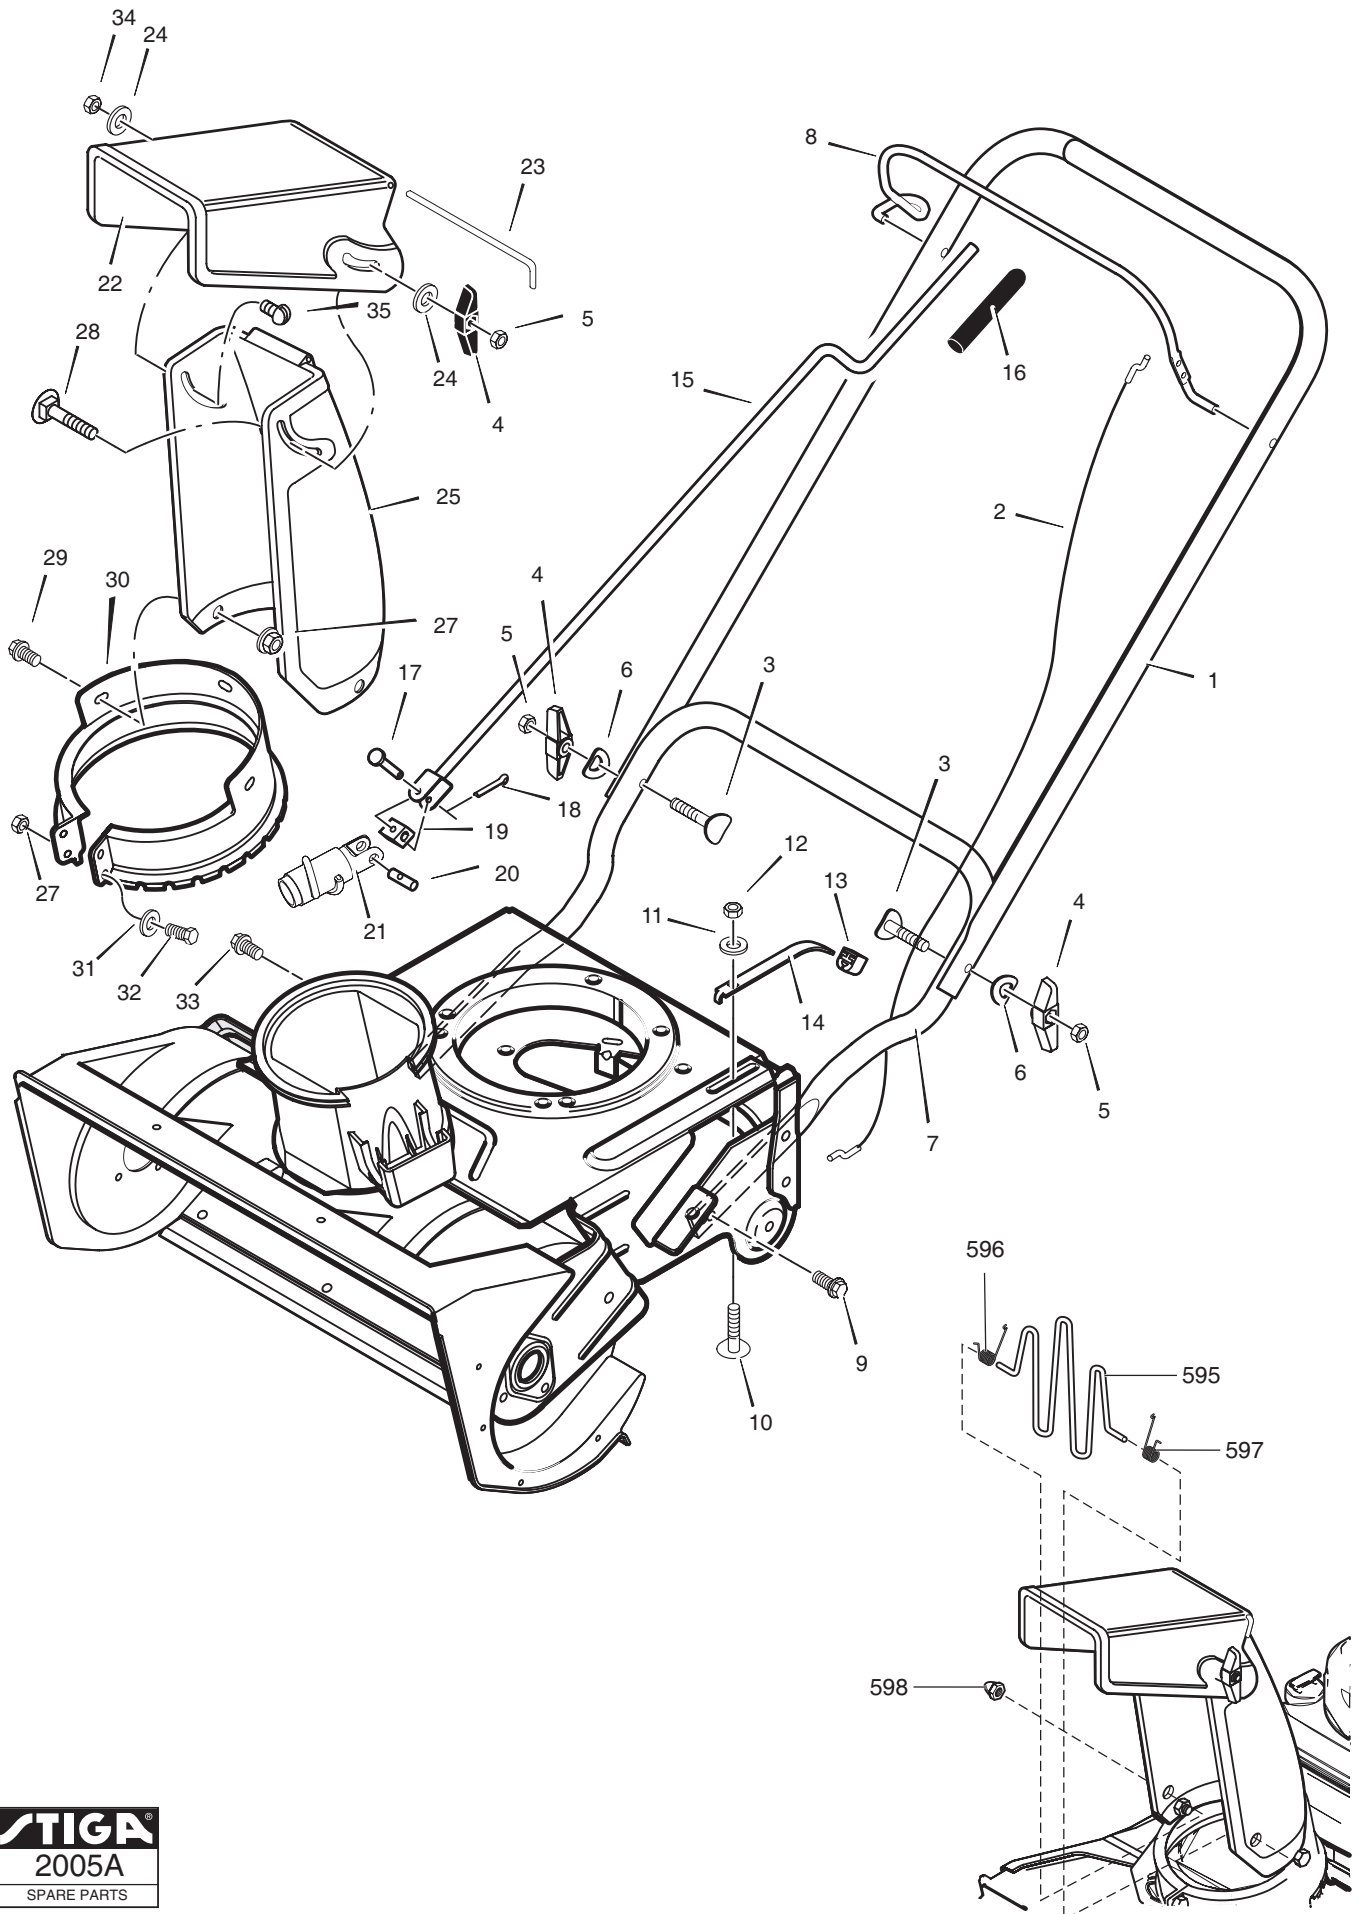

Utgåva Issue		Bildnr Picture No		SNOW REX STYRE UTKAST		SNOW REX HANDLE DISCHARGE CHUTE		Sida Page	
2011-14		2005A						8	
Pos. Fig.	Antal/Quantity				Art nr Part No	Benämning	Description	Sats Kit	Anmärkning Notes
	2818								
	-31								
1	1			1812-2023-01	Styre-överdel	Handle- upper.....			
2	1			1812-2029-01	Reglagewire.....	Control cable.....			
3	2			1133-1017-01	Skruv.....	Bolt.....			
4	3			1133-0932-01	Låsraff.....	T- knob.....			
5	3			9795-3631-02	Mutter.....	Nut.....			
6	2			1133-0933-01	Kupad bricka.....	Formed washer.....			
7	1			1812-2021-01	Styre- underdel	Handle- lower.....			
8	1			1812-2022-01	Reglagebygel.....	Auger drive lever.....			
9	4			1812-1833-01	Skruv.....	Screw.....			
10	1			9899-3516-16	Skruv.....	Screw.....			
11	1			9699-0056-02	Planbricka.....	Flat washer.....			
12	1			9743-3521-32	Mutter.....	Nut.....			
13	1			1812-2034-01	Bussning	Tensioner bushing.....			
14	1			1812-2035-01	Fäste	Tensioner bracket.....			
15	1			1812-2040-01	Inställningsvev.....	Crank rod.....			
16	1			1812-2039-01	Handtag.....	Grip.....			
17	1			1812-1318-01	Sprint.....	Clevis pin.....			
18	1			9599-0033-00	Saxsprint	Split pin.....			
19	1			1812-1317-01	Ledknut	Universal pivot block.....			
20	1			1812-1316-01	Axel	Universal pin.....			
21	1			1812-1335-01	Snäckskruv.....	Chute rotate worm.....			
22	1			1812-2015-01	Utkastskärm	Deflector.....			
23	1			1812-2013-01	Ledaxel	Pivot pin.....			
24	2			9699-0029-02	Planbricka.....	Flat washer.....			
25	1			1812-2016-01	Utkaströr	Discharge chute.....			
27	4			1812-1758-01	Mutter.....	Nut.....			
28	1			9899-3632-12	Skruv.....	Screw.....			
29	2			9899-3516-16	Skruv.....	Screw.....			
30	1			1812-2048-01	Utkastring	Chute ring.....			
31	2			9699-0028-02	Planbricka.....	Flat washer.....			
32	2			9988-3519-16	Skruv.....	Screw.....			
33	1			1812-1833-01	Skruv.....	Screw.....			
34	1			1812-0811-01	Låsmutter	Locking nut.....			
35	1			1133-1023-01	Skruv.....	Screw.....			
595	1			1133-0970-01	Utkastskydd.....	Wire chute guide.....			
596	1			1133-0944-01	Fjäder.....	Torsion chute spring.....			
597	1			1133-0945-01	Fjäder.....	Torsion chute spring.....			
598	2			1133-0937-01	Hattlåsning	Acorn nut.....			
999	1			8218-2219-20	Bruksanvisning.....	Owner's manual.....			Ej ill/not ill.

X