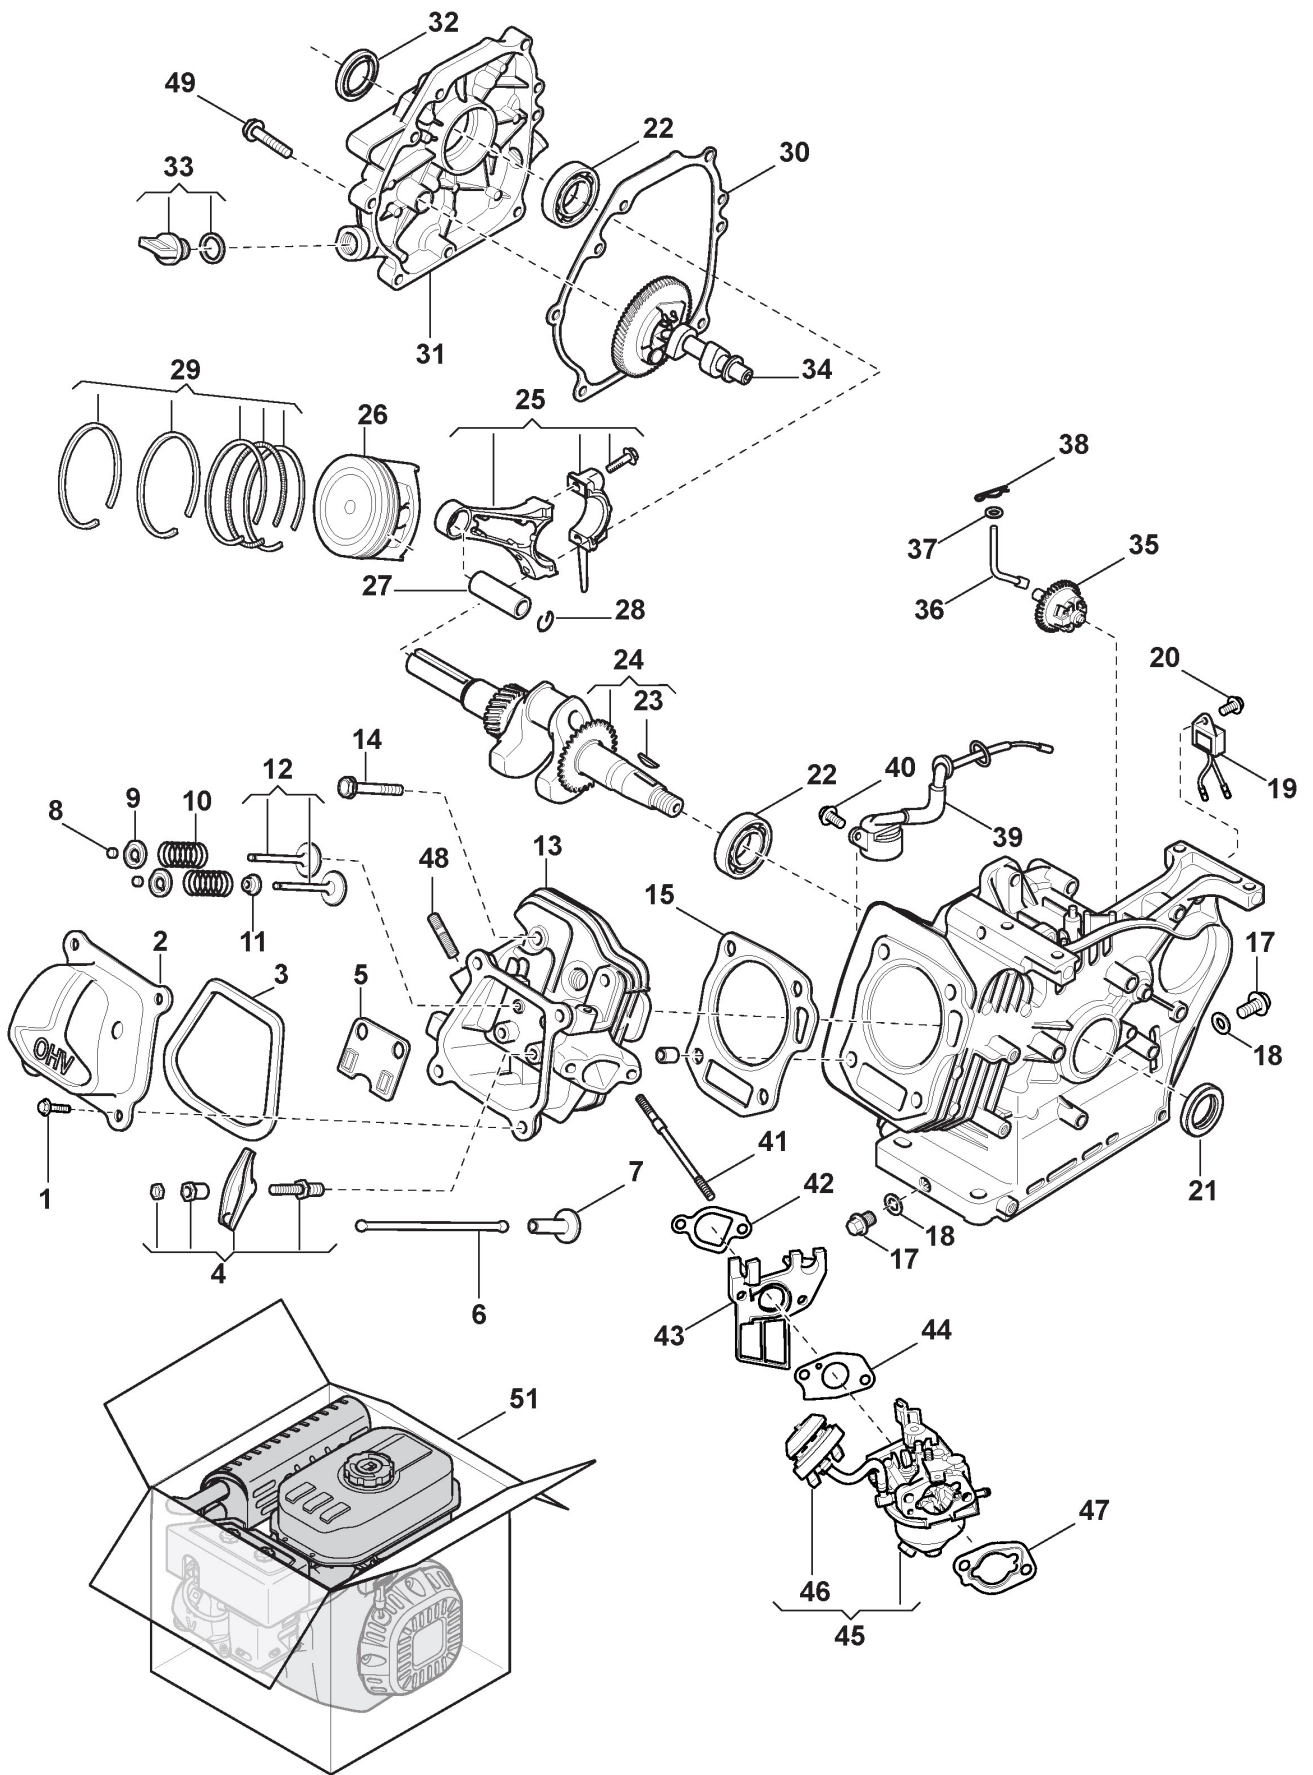

Engine - Piston, Crankshaft

Ref.nr.	Antal	Komponentkode	Beskrivelse	Noter	From	Op til
1	4	118550816/0	Screw			
2	1	118550784/0	Cover			
3	1	118551163/0	Gasket			
4	2	118550273/0	Valve Arm Set			
5	1	118550475/0	Valve Lifter			
6	2	118550474/0	Push Rod			
7	2	118550623/0	Valve Lifter			
8	2	118551166/0	Valve keeper			
9	2	118551167/0	Retainer			
10	2	118550896/0	Spring			
11	1	118551168/0	Gasket			
12	1	118551203/0	Valve Assy, Intake + Exhaust			
13	1	118551162/0	Cylinder Head			
14	4	118551200/0	Screw			
15	1	118550783/0	Gasket			
17	2	118550460/0	Drain Plug bolt			
18	2	118550793/0	Washer , Drain Plug			
19	1	118551198/0	Sensor			
20	1	118550869/0	Screw			
21	1	118550379/0	Oil Seal			
22	2	118550280/0	Ball Bearing			
23	1	118550288/0	Woodruff Key			
24	1	118550800/0	Crankshaft			
25	1	118550519/0	Connecting Rod			
26	1	118551164/0	Piston			
27	1	118550786/0	Piston Pin			
28	2	118551201/0	Washer, Piston Pin			
29	1	118551165/0	Piston, Ring Set			
30	1	118550782/0	Crankcase Gasket			
31	1	118551161/0	Crankcase Cover			
32	1	118550379/0	Oil Seal			
33	1	118551160/0	Oil Tank Cap			
34	1	118550624/0	Camshaft assy			
35	1	118550787/0	Speed Governor Assy			
36	1	118550459/0	Shaft, Governor Arm			
37	1	118550858/0	Washer			
38	1	118550856/0	Cotter Pin			
39	1	118551197/0	Oil Level Switch			
40	2	118550816/0	Screw			
41	2	118550299/0	Stud Bolt			
42	1	118551174/0	Carburetor Gasket			
43	1	118551175/0	Intake Manifold			
44	1	118551173/0	Carburetor Gasket			
45	1	118551172/0	Carburettor			
46	1	118551184/0	Air Purge Pump			
47	1	118550482/0	Spacer			
48	2	118550454/0	Stud Bolt			
49	6	118551199/0	Screw