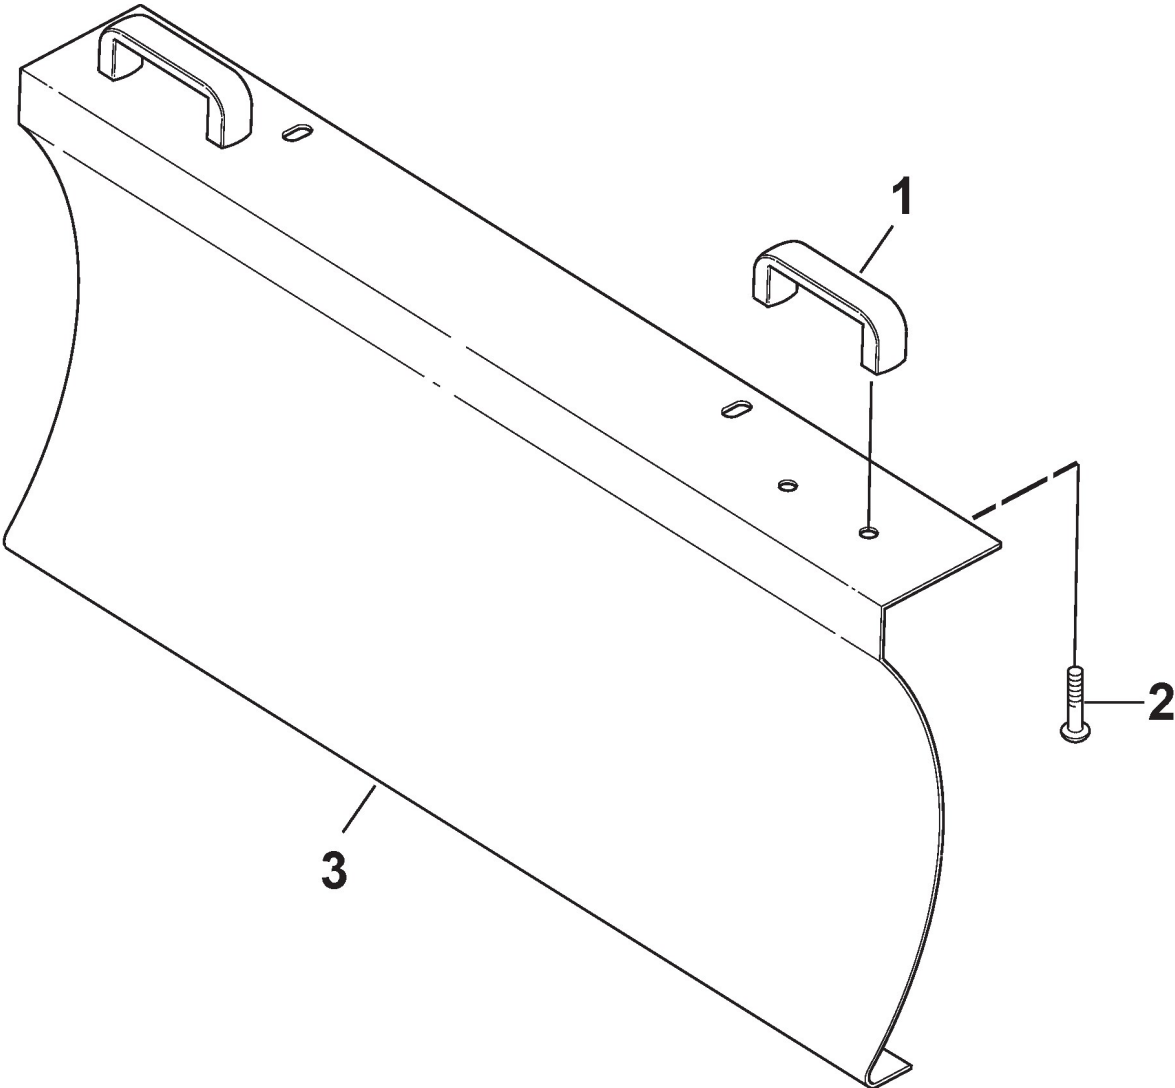

Snow blade

Ref.nr.	Antal	Komponentkode	Beskrivelse	Noter	From	Op til
1	2	118820418/0	Hanlde			
2	4	112728099/1	Screw			
3	1	118820436/0	Snow Blade