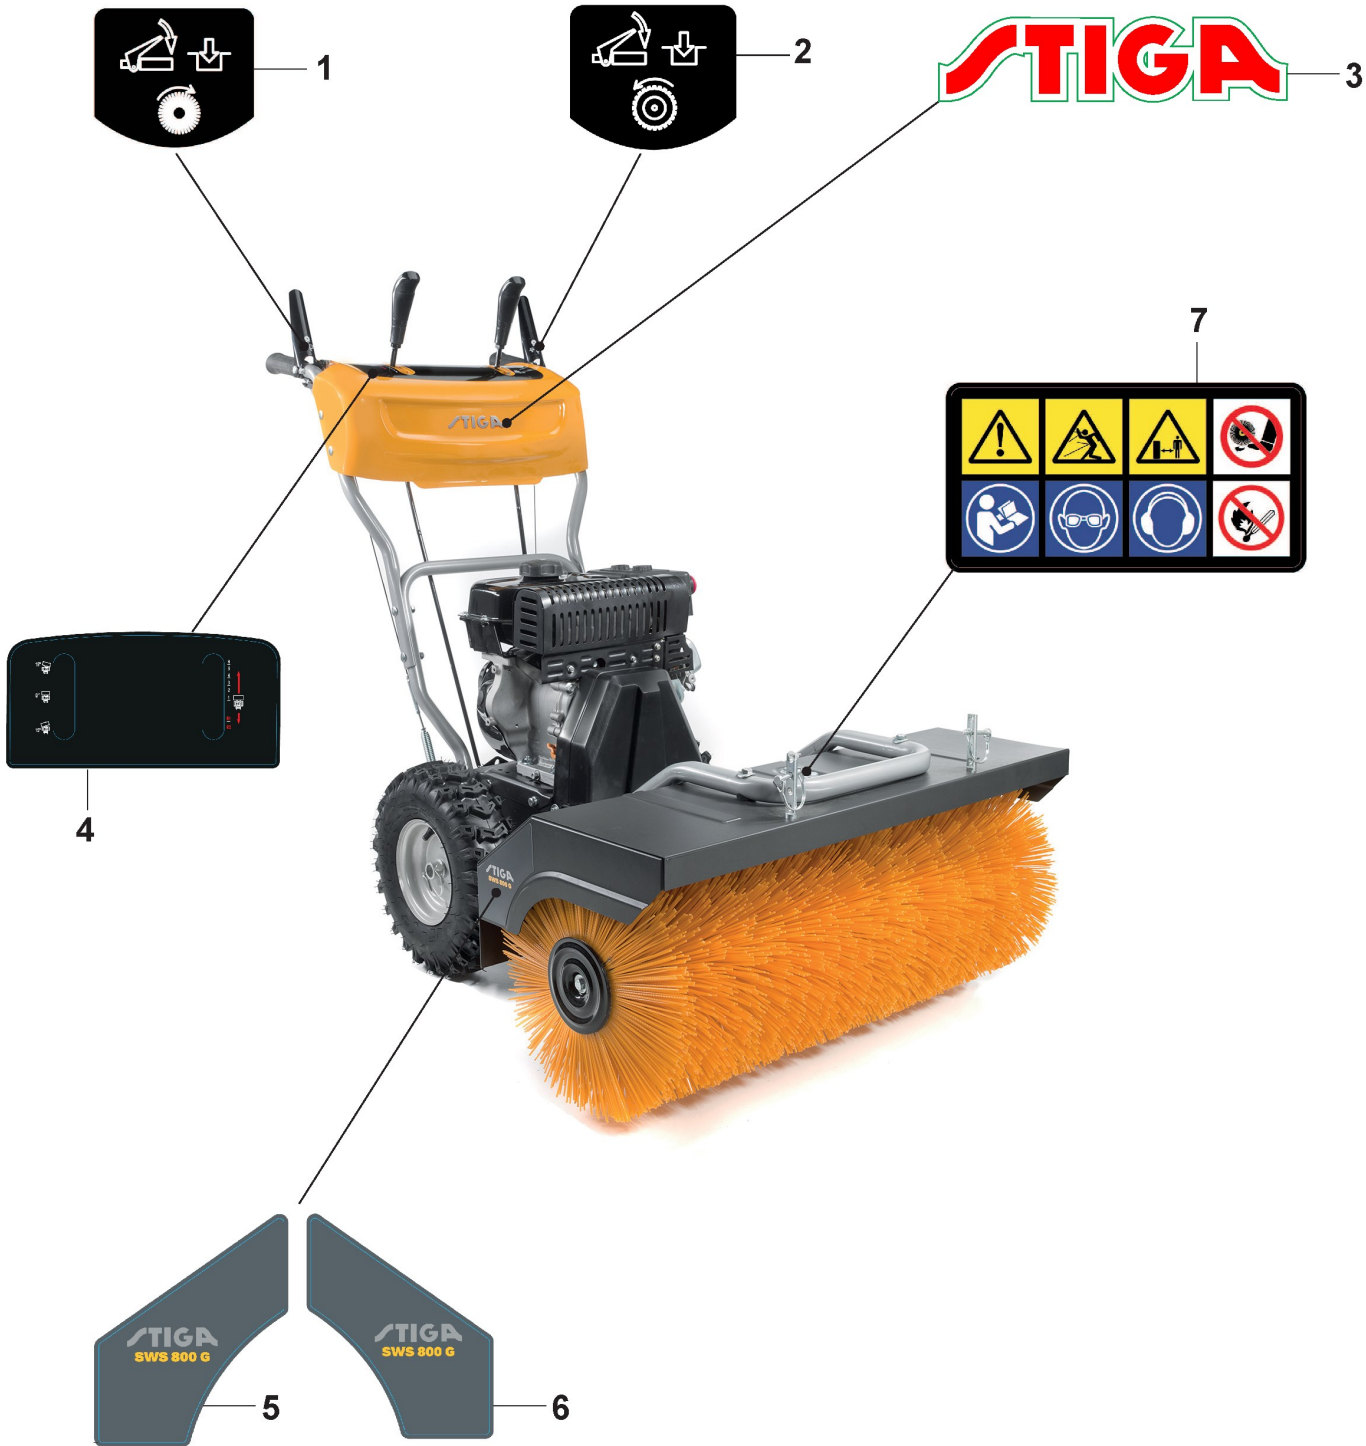

Labels

Ref.nr.	Antal	Komponentkode	Beskrivelse	Noter	From	Op til
1	1	114369269/0	Label			
2	1	114369266/0	Label			
3	1	114367495/1	Label			
4	1	114369146/0	Label			
5	1	114369754/0	Label			
6	1	114369755/0	Label			
7	1	114369265/0	Label