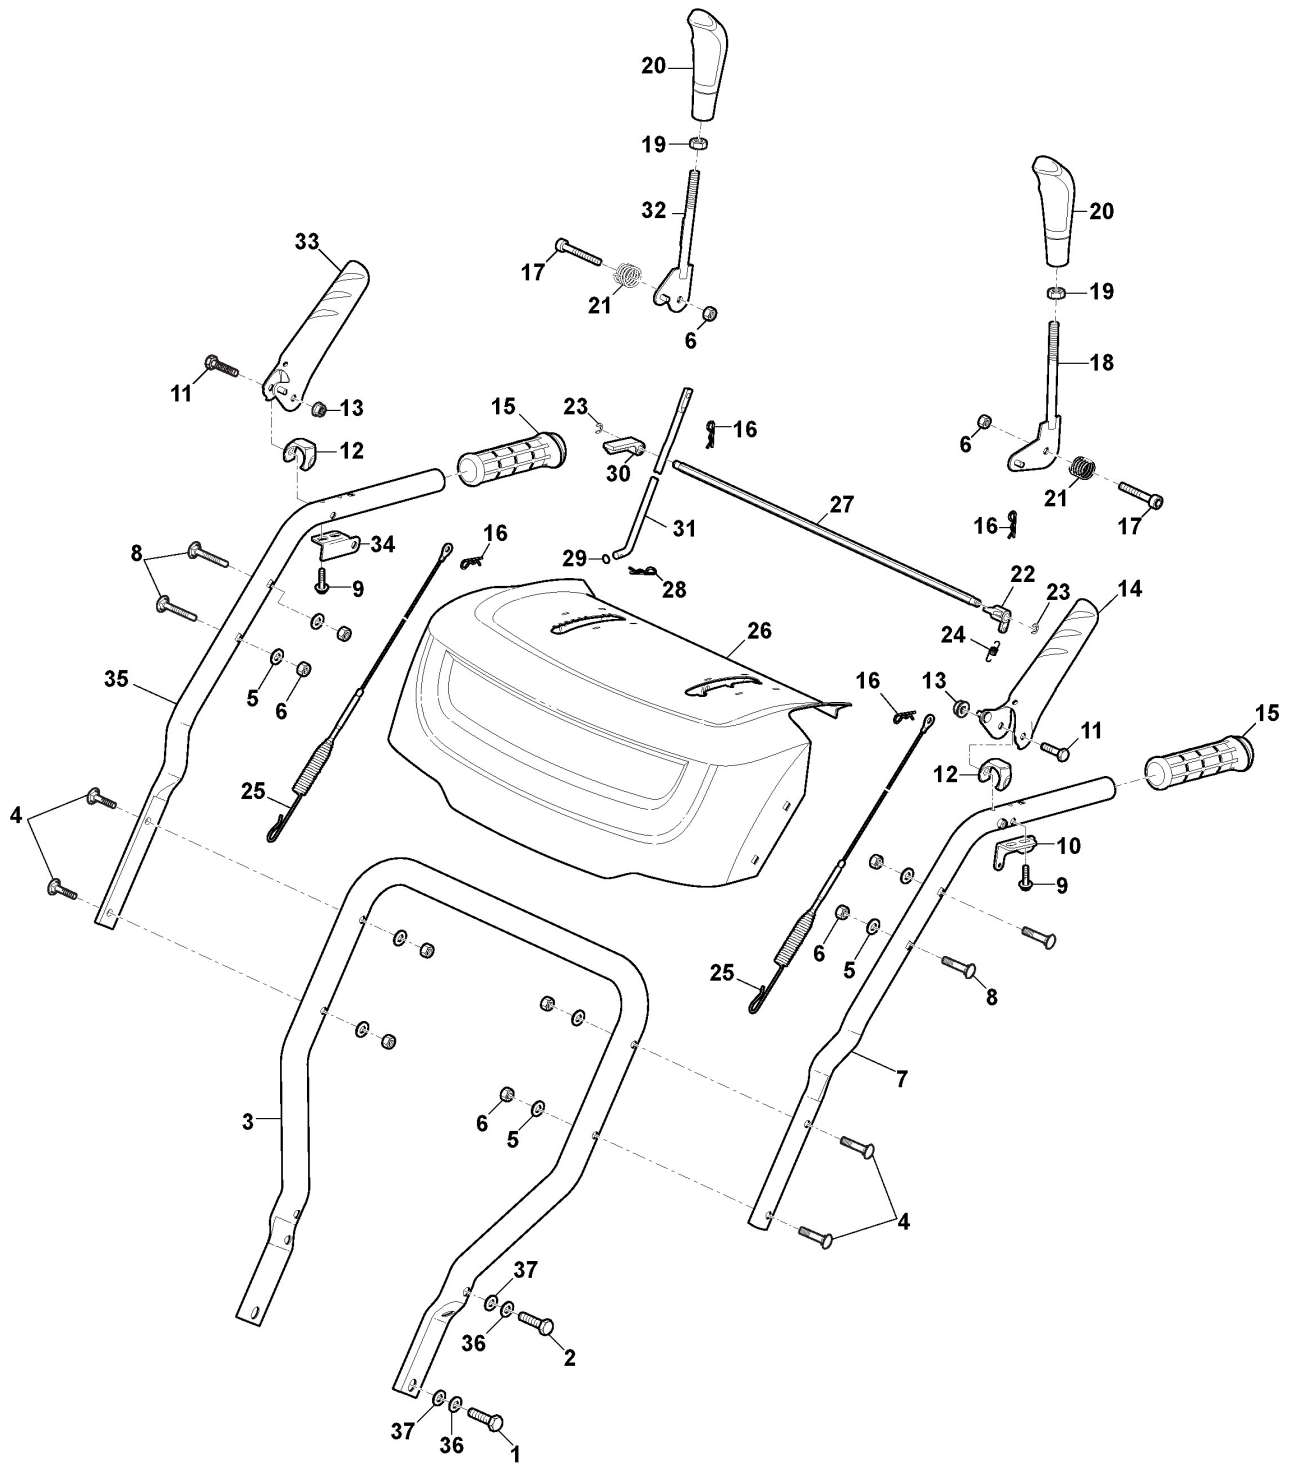

Handle

Ref.nr.	Antal	Komponentkode	Beskrivelse	Noter	From	Op til
1	2	9997-1025-16	Screw			
2	2	112794900/0	Screw			
3	1	118820760/0	Lower handle			
4	4	112819105/0	Screw			
5	8	122671651/0	Washer			
6	8	112155000/0	Nut			
7	1	118820761/0	Left Handle, Upper Part			
8	6	112819100/0	Screw			
9	4	112727794/0	Screw			
10	1	118820762/0	Left Support			
11	2	118820209/0	Screw			
12	2	118820763/0	Washer			
13	2	112292102/0	Nut			
14	1	118820764/0	Left Lever			
15	2	118820198/0	Handle			
16	4	118820348/0	Pin			
17	2	112691700/0	Screw			
18	1	118820765/0	Angle handle			
19	2	112295200/0	Nut			
20	2	118820615/0	Gear Handle			
21	2	1811-3066-01	Spring			
22	1	118820205/0	Support			
23	2	112000930/0	Benzing Ring			
24	1	1811-3067-01	Spring			
25	2	118820406/0	Wire			
26	1	118820766/0	Panel			
27	1	118820767/0	Hexagon axis			
28	1	1811-3080-01	Cotter Pin			
29	1	112521350/0	Washer			
30	1	118820203/0	Support			
31	1	118820768/0	Gear Lever			
32	1	118820769/0	Lever			
33	1	118820770/0	Right Lever			
34	1	118820771/0	Right Support			
35	1	118820772/0	Right Handle, Upper Part			
36	4	112585100/0	Washer			
37	4	112521360/0	Washer