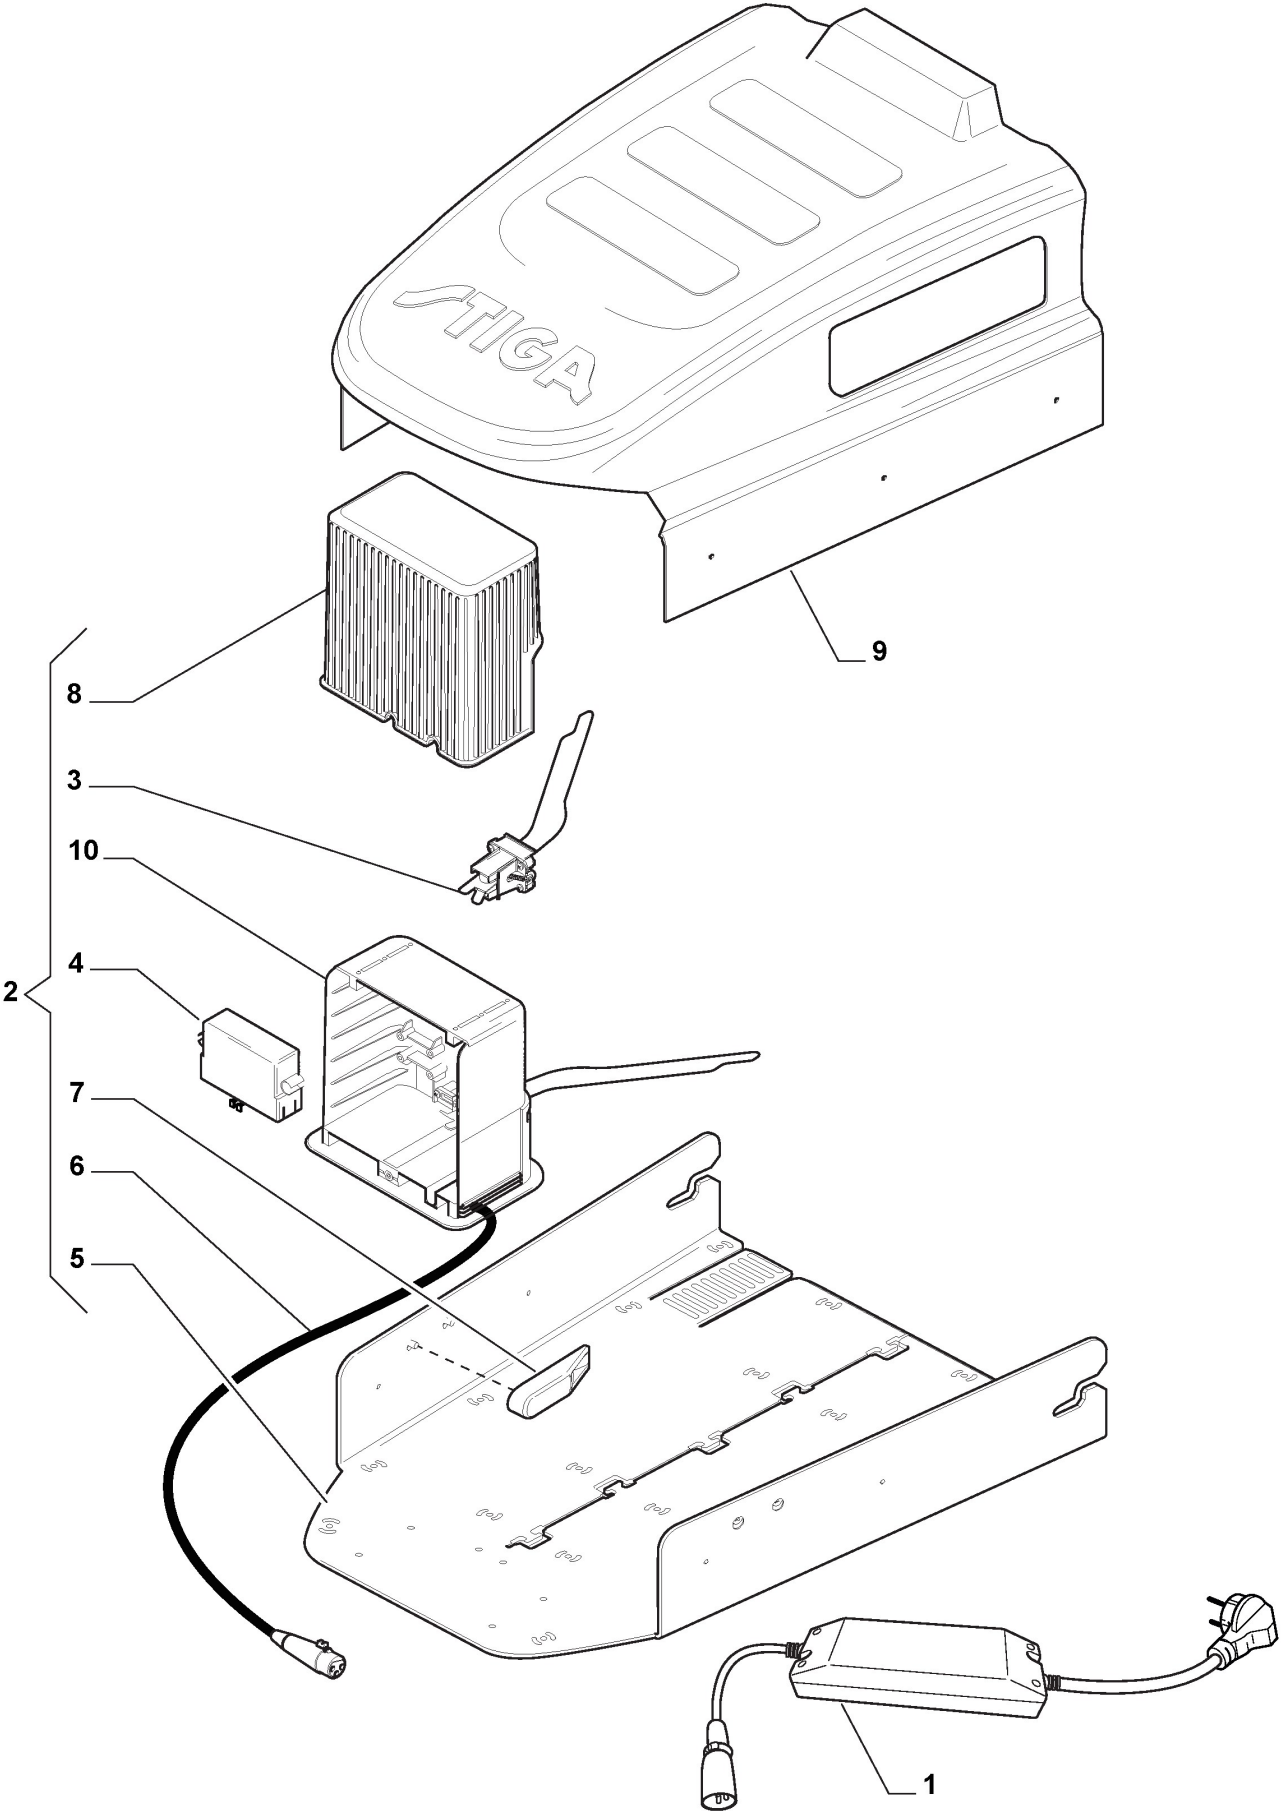

Recharging Base

Ref.nr.	Antal	Komponentkode	Beskrivelse	Noter	From	Op til
1	1	1126-9166-01	Battery charger	2.3 Ah - 2 Batteries		
2	1	112600112/0	Recharging Base Cpl			
3	2	1126-1438-01	Recharging Plate			
4	1	112600113/0	Transmitter			
5	1	1126-1435-01	Base			
6	1	112600176/0	Recharging supply cable			
7	2	112600202/0	Retainer			
8	1	112600198/0	Cover			
9	1	1126-9164-01	cover til ladestation			
10	1	112600345/0	Support