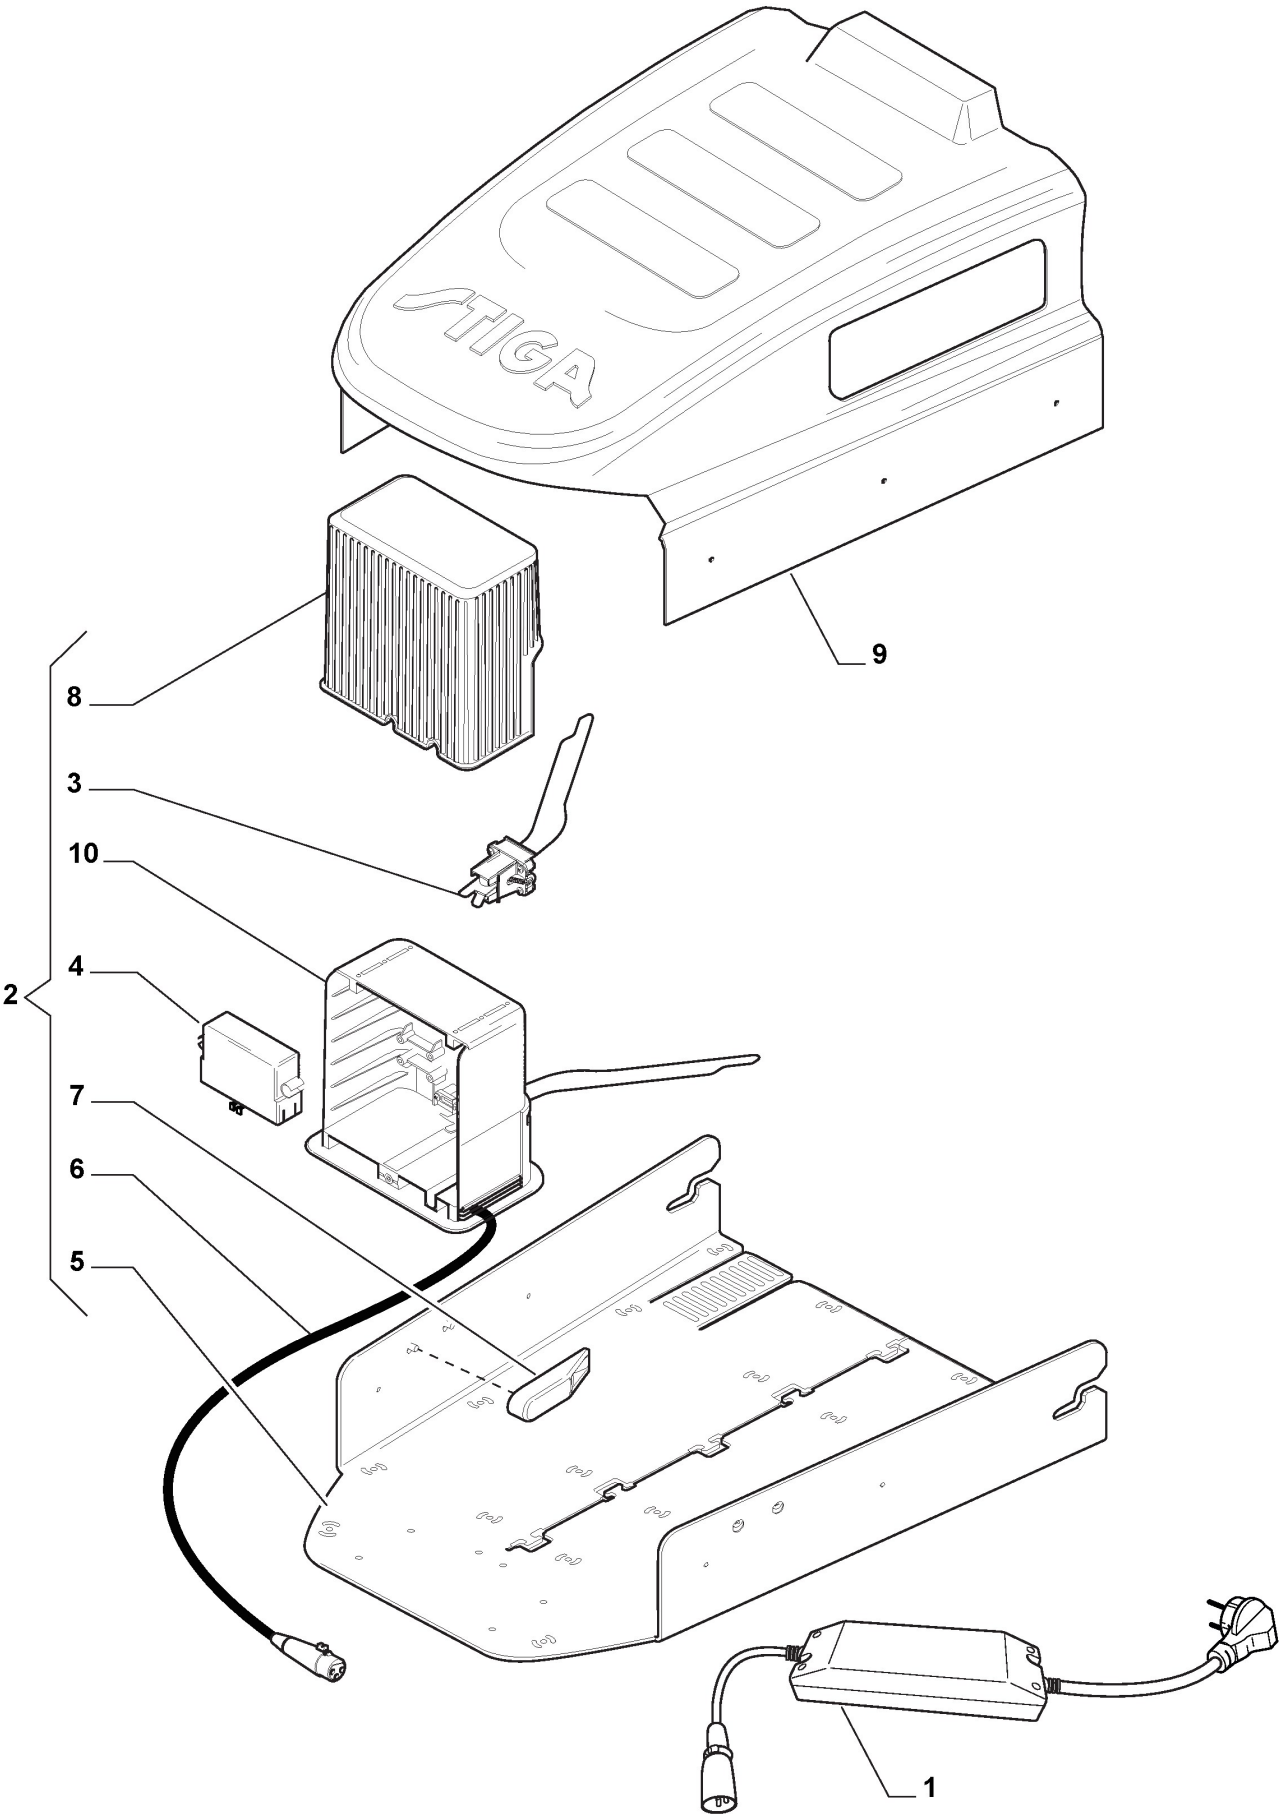

Recharging Base

Ref.nr.	Antal	Komponentkode	Beskrivelse	Noter	From	Op til
1	1	1126-9166-01	Battery charger	2.3 Ah - 2 Batteries		
2	1	112600112/0	Recharging Base Cpl			
3	2	1126-1438-01	Recharging Plate			
4	1	112600113/0	Transmitter			
5	1	1126-1435-01	Base			
6	1	112600176/0	Recharging supply cable			
7	2	112600202/0	Retainer			
8	1	112600198/0	Cover			
9	1	1126-9164-01	cover til ladestation			
10	1	112600345/0	Support