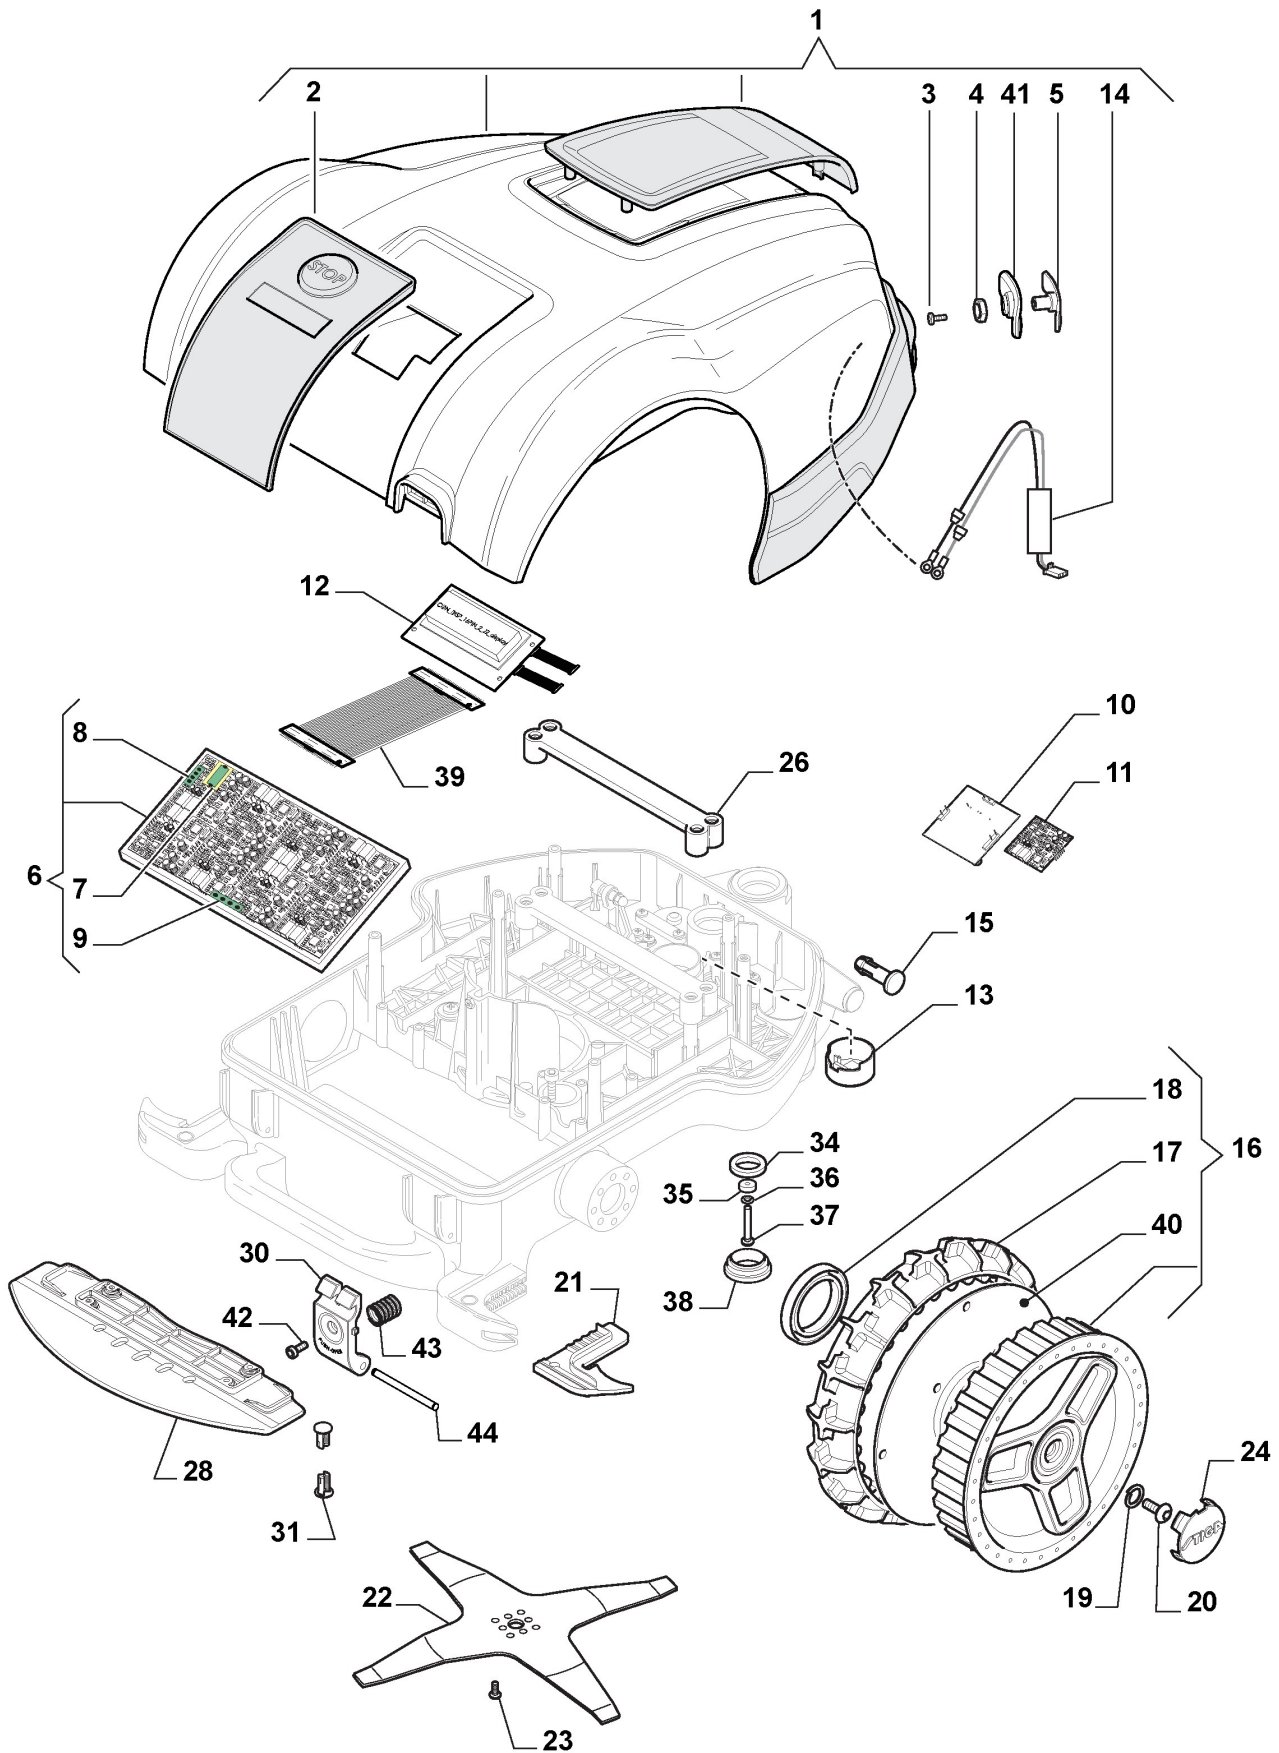

Wheels, Blade, Body Works

Ref.nr.	Antal	Komponentkode	Beskrivelse	Noter	From	Op til
1	1	112600236/0	Cap set	Autoclip 223		
2	1	1126-1441-01	Display			
3	6	1126-1450-01	Screw			
4	6	1126-1452-01	Washer			
5	2	1126-1437-01	Metal Contact			
6	1	112600249/0	Mother board	Autoclip 223		
7	1	1126-1155-01	Fuse Kit	F4 - 250V 630mAD		
8	1	1126-1156-01	Fuse Kit	F3 - 32V 30A		
9	1	1126-1053-01	Fuse Kit	F1 - 32V 1A		
10	1	1126-1072-01	Receiver			
11	1	1126-9156-02	Bluetooth receiver	(iOS + Android)		
12	1	112600246/0	Display			
13	1	1126-1432-02	Lift Board			
14	1	112600172/0	Recharging Wire			
15	2	1126-1439-01	Pivot			
16	2	1126-9168-01	Wheel			
17	2	1126-1212-01	Tire			
18	2	1126-1111-01	O-Ring			
19	2	1126-1292-01	Washer			
20	2	1126-1447-01	Screw			
21	2	1126-1434-01	Wheel Cleaning Spindle			
22	1	1126-9143-01	Blade			
23	4	1126-1118-01	Screw			
24	2	322110781/0	Hub Cap			
26	1	1126-1491-01	Battery Bracket			
28	1	112600204/0	Protection			
30	2	112600104/0	Button			
31	4	112600159/0	Clips			
34	2	112600186/0	Gasket			
35	2	112600187/0	Gasket			
36	2	112600188/0	Screw			
37	2	112600189/0	Washer			
38	2	112600381/0	Cap			
39	1	112600203/0	Cable			
40	2	112600193/0	Protection, Wheel			
41	2	112600244/0	Support			
42	2	112600231/0	Screw			
43	2	112600230/0	Spring			
44	2	112600242/0	Pin