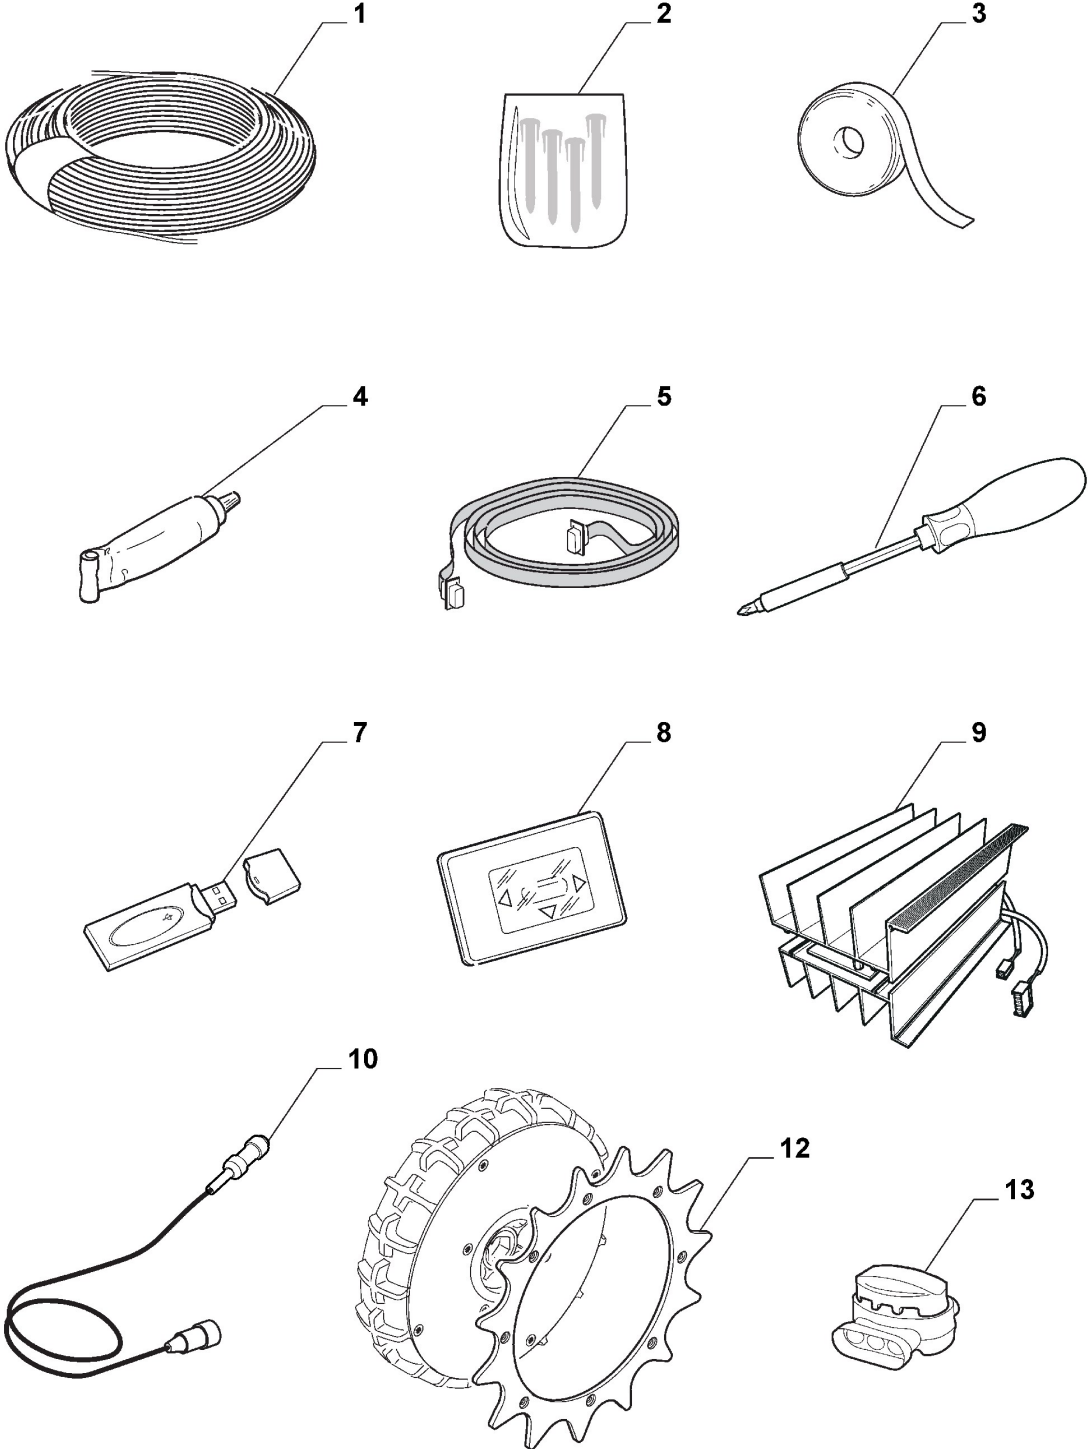

Accessories

Ref.nr.	Antal	Komponentkode	Beskrivelse	Noter	From	Op til
1	1	1126-9180-01	Cable	MT 100		
2	1	1126-9170-01	Kabelpløkker 100 stk.	(100 Pcs)		
2	1	1126-9171-01	Nails	(200 Pcs)		
3	1	1126-9148-01	Tape			
4	1	1126-1177-01	Grease	200 Gr		
5	1	1126-9104-01	Programming Cable			
6	1	122076501/0	Screwdriver			
7	1	1126-9152-01	USB-Bluetooth converter	Stiga		
9	1	1126-1271-01	Battery Tray			
10	1	1126-9185-01	Winter Garaging Kit			
12	2	1126-9151-01	Wheel with Spikes			
13	1	1126-9172-01	Connector	(10 Pcs)