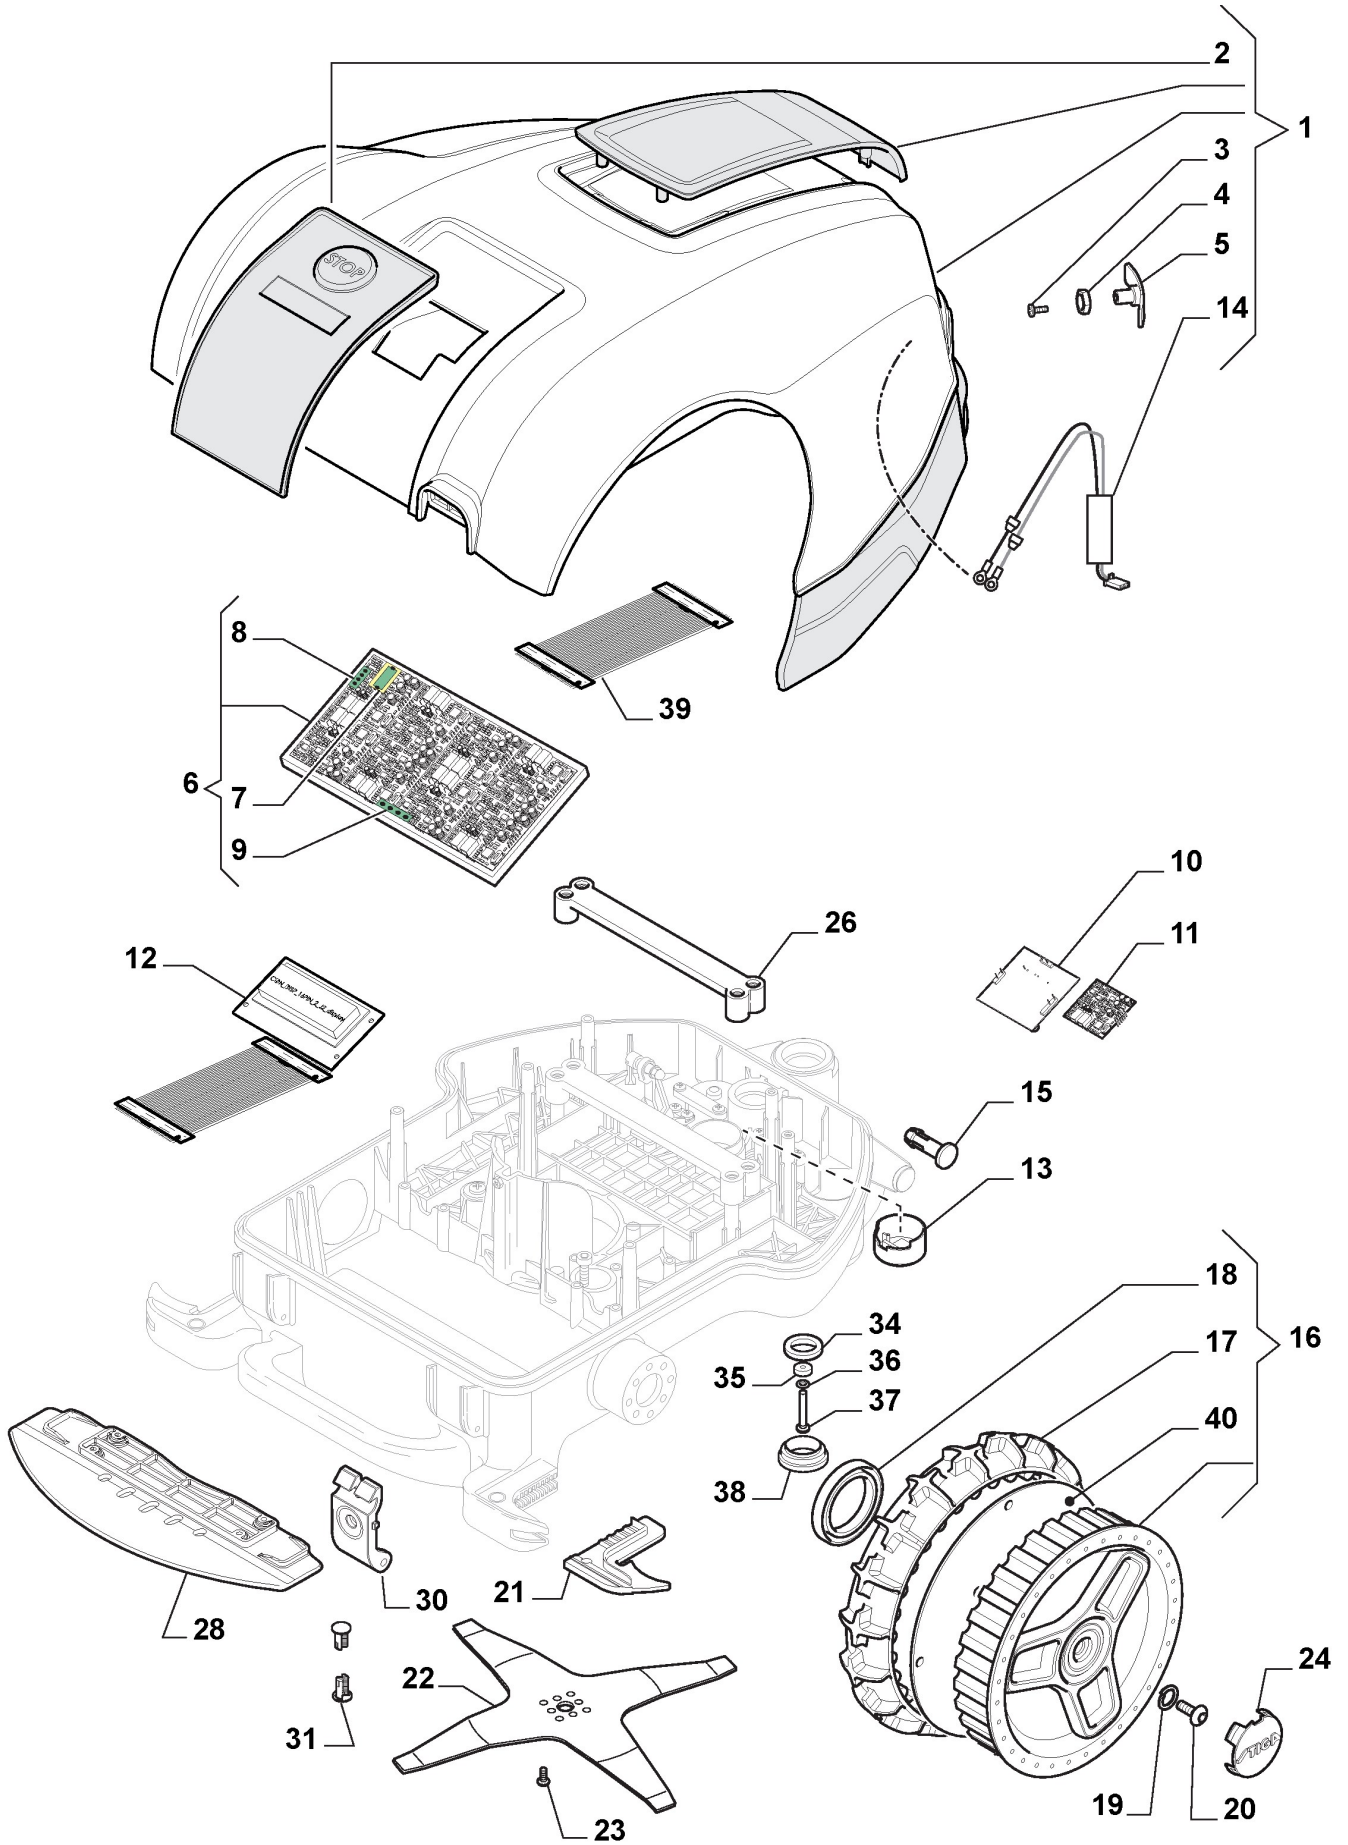

STIGA

Autoclip 223 (2016)

2R2002008/S15

Spare parts list Reservdelar Repuestos Ersatzteile Pièces détachées Reserve onderdelen Catalogo ricambi

- Use ST. S.p.A. Genuine Spare Parts specified in the parts list for repair and/or replacement.
- The contents described in the parts list may change due to improvement.
- The drawings of the spare parts are only indicative And might Not represent the part in question exactly.
- The indications "right" - "left" - "front" - "rear" refer to the position of the operator when using the machine.
- When placing orders of parts for repair And/Or replacement, make sure that the illustrated parts list Is the one applying to the machine's year of manufacture, as shown on the identification plate attached to the machine.

Wheels, Blade, Body Works

Ref.nr.	Antal	Komponentkode	Beskrivelse	Noter	From	Op til
1	1	112600196/0	Cap set	Autoclip 223		
2	1	1126-1441-01	Display			
3	6	1126-1450-01	Screw			
4	6	1126-1452-01	Washer			
5	2	1126-1437-01	Metal Contact			
6	1	112600143/0	Mother board	Autoclip 223		
7	1	1126-1155-01	Fuse Kit	F4 - 250V 630mAD		
8	1	1126-1156-01	Fuse Kit	F3 - 32V 30A		
9	1	1126-1053-01	Fuse Kit	F1 - 32V 1A		
10	1	1126-1072-01	Receiver			
11	1	1126-9156-02	Bluetooth receiver	(iOS + Android)		
12	1	1126-1442-01	Display			
13	1	1126-1432-01	Lift Board			
14	1	112600172/0	Recharging Wire			
15	2	1126-1439-01	Pivot			
16	2	1126-9168-01	Wheel			
17	2	1126-1212-01	Tire			
18	2	1126-1111-01	O-Ring			
19	2	1126-1292-01	Washer			
20	2	1126-1447-01	Screw			
21	2	1126-1434-01	Wheel Cleaning Spindle			
22	1	1126-9143-01	Blade			
23	4	1126-1118-01	Screw			
24	2	322110781/0	Hub Cap			
26	1	1126-1491-01	Battery Bracket			
28	1	112600204/0	Protection			
30	2	112600104/0	Button			
31	4	112600159/0	Clips			
34	2	112600186/0	Gasket			
35	2	112600187/0	Gasket			
36	2	112600188/0	Screw			
37	2	112600189/0	Washer			
38	2	112600182/0	Cap			
39	1	112600203/0	Cable			
40	2	112600193/0	Protection, Wheel			