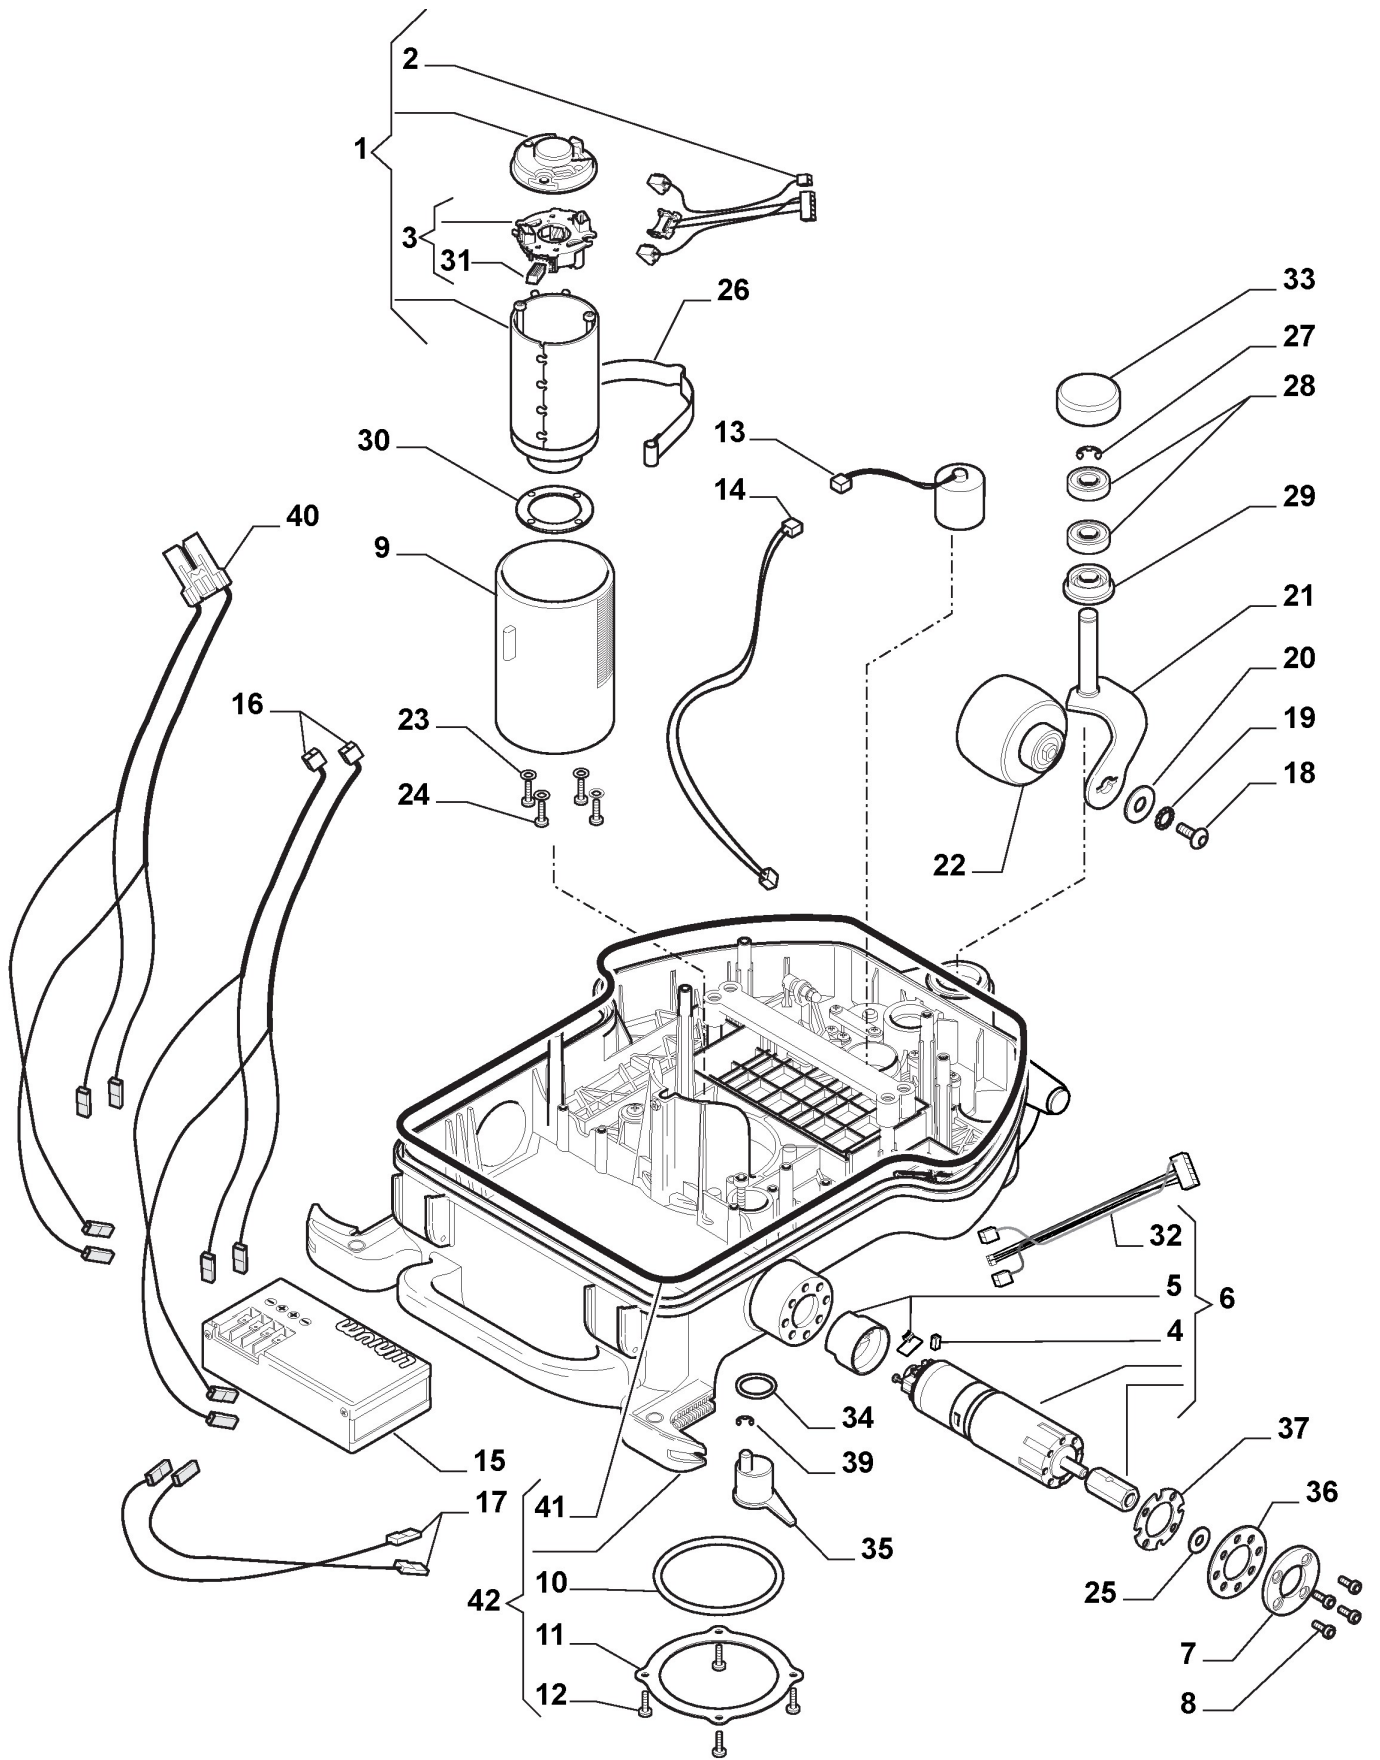

STIGA

Autoclip 223 (2016)

2R2002008/S15

Spare parts list Reservdelar Repuestos Ersatzteile Pièces détachées Reserve onderdelen Catalogo ricambi

- Use ST. S.p.A. Genuine Spare Parts specified in the parts list for repair and/or replacement.
- The contents described in the parts list may change due to improvement.
- The drawings of the spare parts are only indicative And might Not represent the part in question exactly.
- The indications "right" - "left" - "front" - "rear" refer to the position of the operator when using the machine.
- When placing orders of parts for repair And/Or replacement, make sure that the illustrated parts list Is the one applying to the machine's year of manufacture, as shown on the identification plate attached to the machine.

Wheels, Blade, Body Works

Ref.nr.	Antal	Komponentkode	Beskrivelse	Noter	From	Op til
1	1	112600196/0	Cap set	Autoclip 223		
2	1	1126-1441-01	Display			
3	6	1126-1450-01	Screw			
4	6	1126-1452-01	Washer			
5	2	1126-1437-01	Metal Contact			
6	1	112600143/0	Mother board	Autoclip 223		
7	1	1126-1155-01	Fuse Kit	F4 - 250V 630mAD		
8	1	1126-1156-01	Fuse Kit	F3 - 32V 30A		
9	1	1126-1053-01	Fuse Kit	F1 - 32V 1A		
10	1	1126-1072-01	Receiver			
11	1	1126-9156-02	Bluetooth receiver	(iOS + Android)		
12	1	1126-1442-01	Display			
13	1	1126-1432-01	Lift Board			
14	1	112600172/0	Recharging Wire			
15	2	1126-1439-01	Pivot			
16	2	1126-9168-01	Wheel			
17	2	1126-1212-01	Tire			
18	2	1126-1111-01	O-Ring			
19	2	1126-1292-01	Washer			
20	2	1126-1447-01	Screw			
21	2	1126-1434-01	Wheel Cleaning Spindle			
22	1	1126-9143-01	Blade			
23	4	1126-1118-01	Screw			
24	2	322110781/0	Hub Cap			
26	1	1126-1491-01	Battery Bracket			
28	1	112600204/0	Protection			
30	2	112600104/0	Button			
31	4	112600159/0	Clips			
34	2	112600186/0	Gasket			
35	2	112600187/0	Gasket			
36	2	112600188/0	Screw			
37	2	112600189/0	Washer			
38	2	112600182/0	Cap			
39	1	112600203/0	Cable			
40	2	112600193/0	Protection, Wheel			