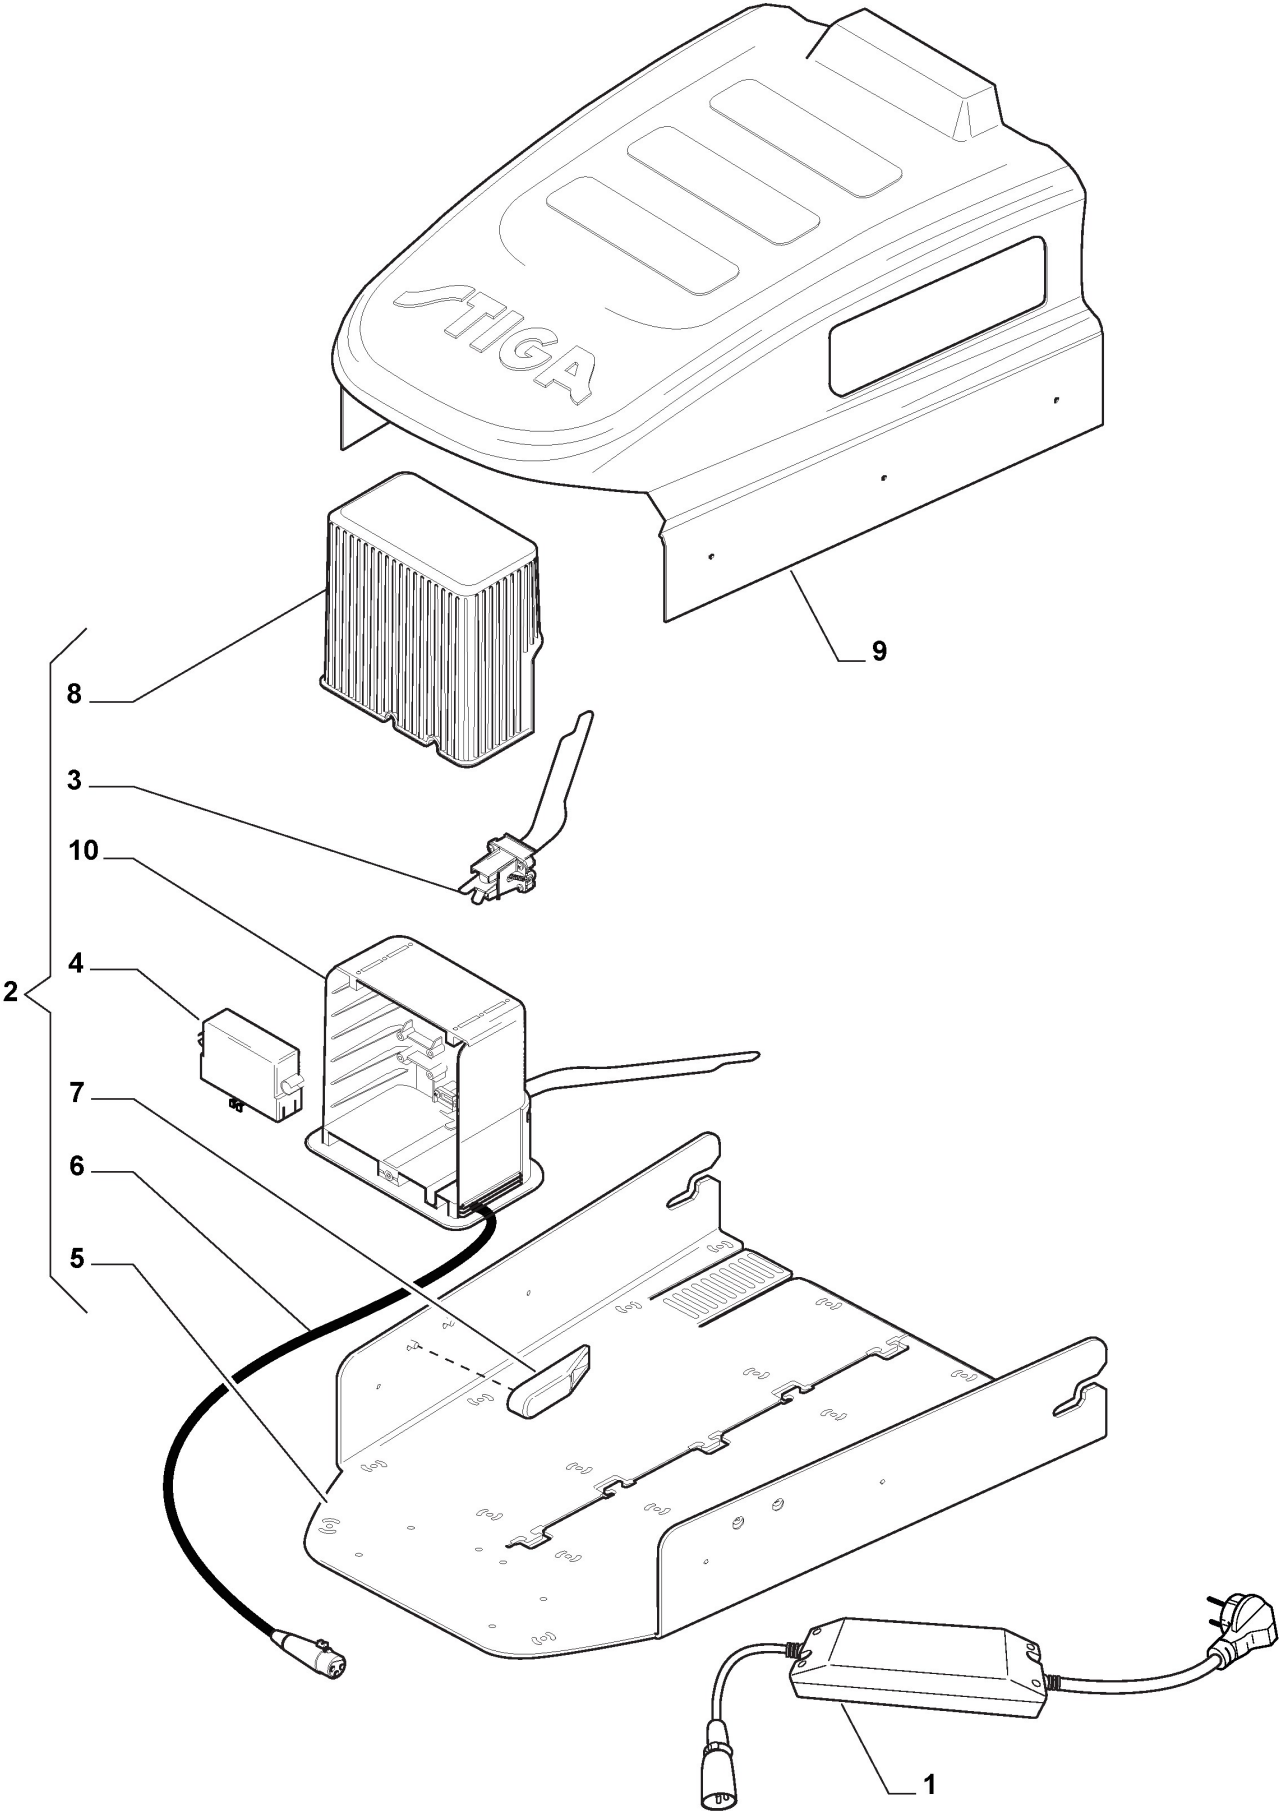

Recharging Base

Ref.nr.	Antal	Komponentkode	Beskrivelse	Noter	From	Op til
1	1	1126-9166-01	Battery charger	2.3 Ah - 2 Batteries		
2	1	112600112/0	Recharging Base Cpl			
3	2	1126-1438-01	Recharging Plate			
4	1	112600113/0	Transmitter			
5	1	1126-1435-01	Base			
6	1	112600176/0	Recharging supply cable			
7	2	112600202/0	Retainer			
8	1	112600198/0	Cover			
9	1	1126-9164-01	cover til ladestation			
10	1	112600345/0	Support