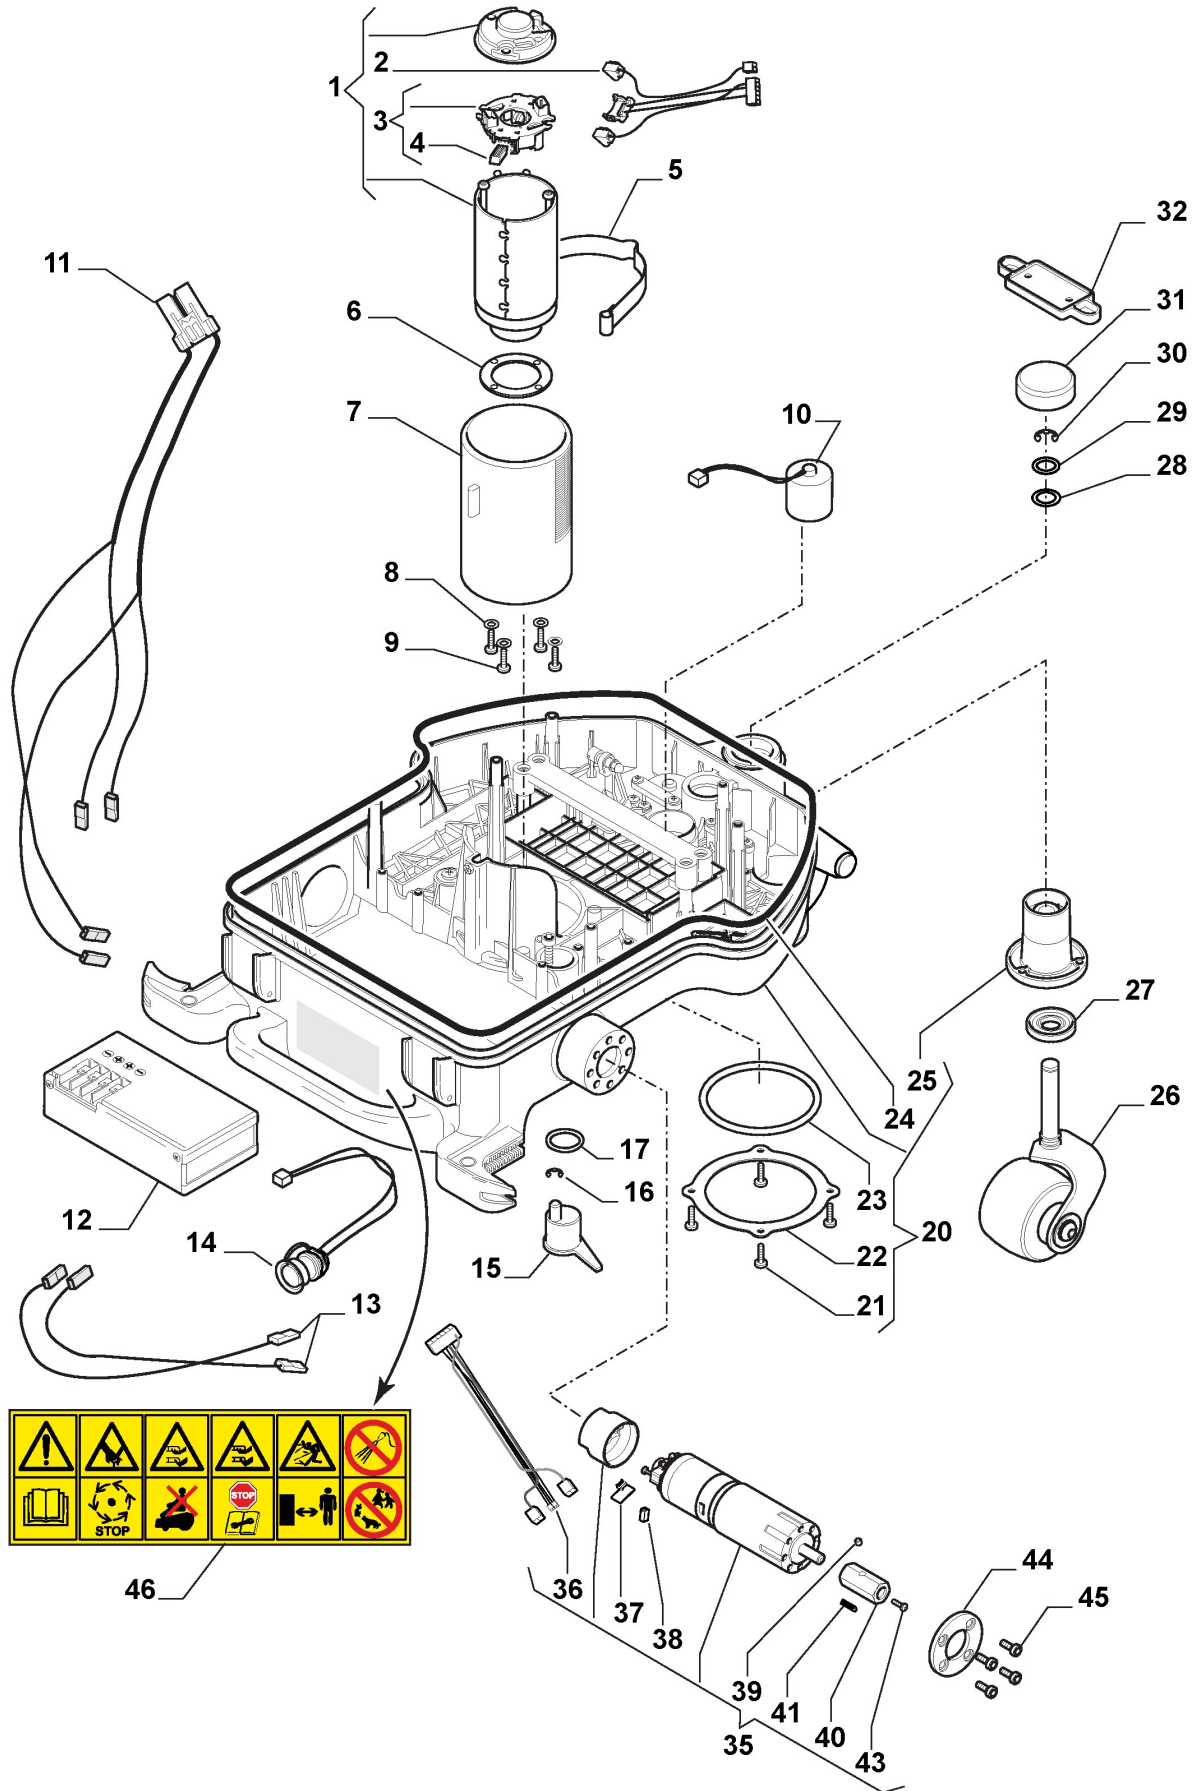

Motor, Transmission

Ref.nr.	Antal	Komponentkode	Beskrivelse	Noter	From	Op til
1	1	1126-1297-01	CUTTING MOTOR			
2	1	1126-1153-01	Blade Encoder			
3	2	1126-1028-01	Brush Kit			
4	2	1126-1459-01	Blade Brush			
5	1	112600106/1	Elastic Plate			
6	1	1126-7010-01	Gasket			
7	1	112600124/0	Motor Support			
8	4	1126-1445-01	Washer			
9	4	1126-1446-01	Screw			
10	2	112600234/0	Coil			
11	1	112600213/0	Cable			
12	1	1126-9137-01	Battery	Lithium (25.9V - 2.5Ah)		
14	1	112600254/0	Connector			
15	1	1126-7011-02	Plate			
16	1	112600215/0	Seeger			
17	1	112600129/0	Gasket			
20	1	112600241/1	Body Work-Lower			
21	4	1126-1046-01	Screw			
22	1	112600201/0	Plate			
23	1	112600200/0	Gasket			
24	1	112600224/0	Gasket			
25	1	112600245/0	Guide			
26	1	112600392/0	Front Wheel			
27	1	112600248/0	Dust Cover			
28	1	112600251/0	Washer			
29	1	112600252/0	Washer			
30	1	1126-1281-01	CIRCLIP			
31	1	112600160/0	Cover			
32	1	112600243/0	Lift Board			
35	2	112600337/0	Wheel engine			
36	2	1126-1492-01	Harness			
37	2	1126-1299-01	ENCODER			
38	4	1126-1298-01	BRUSH			
39	2	112600390/0	Dowel			
40	2	112600388/0	Hexagon			
41	2	112600389/0	Key			
43	2	112600391/0	Screw			
44	2	1126-1301-02	Wheel Support			
45	8	1126-1449-01	Screw			
46	1	114368214/0	Label