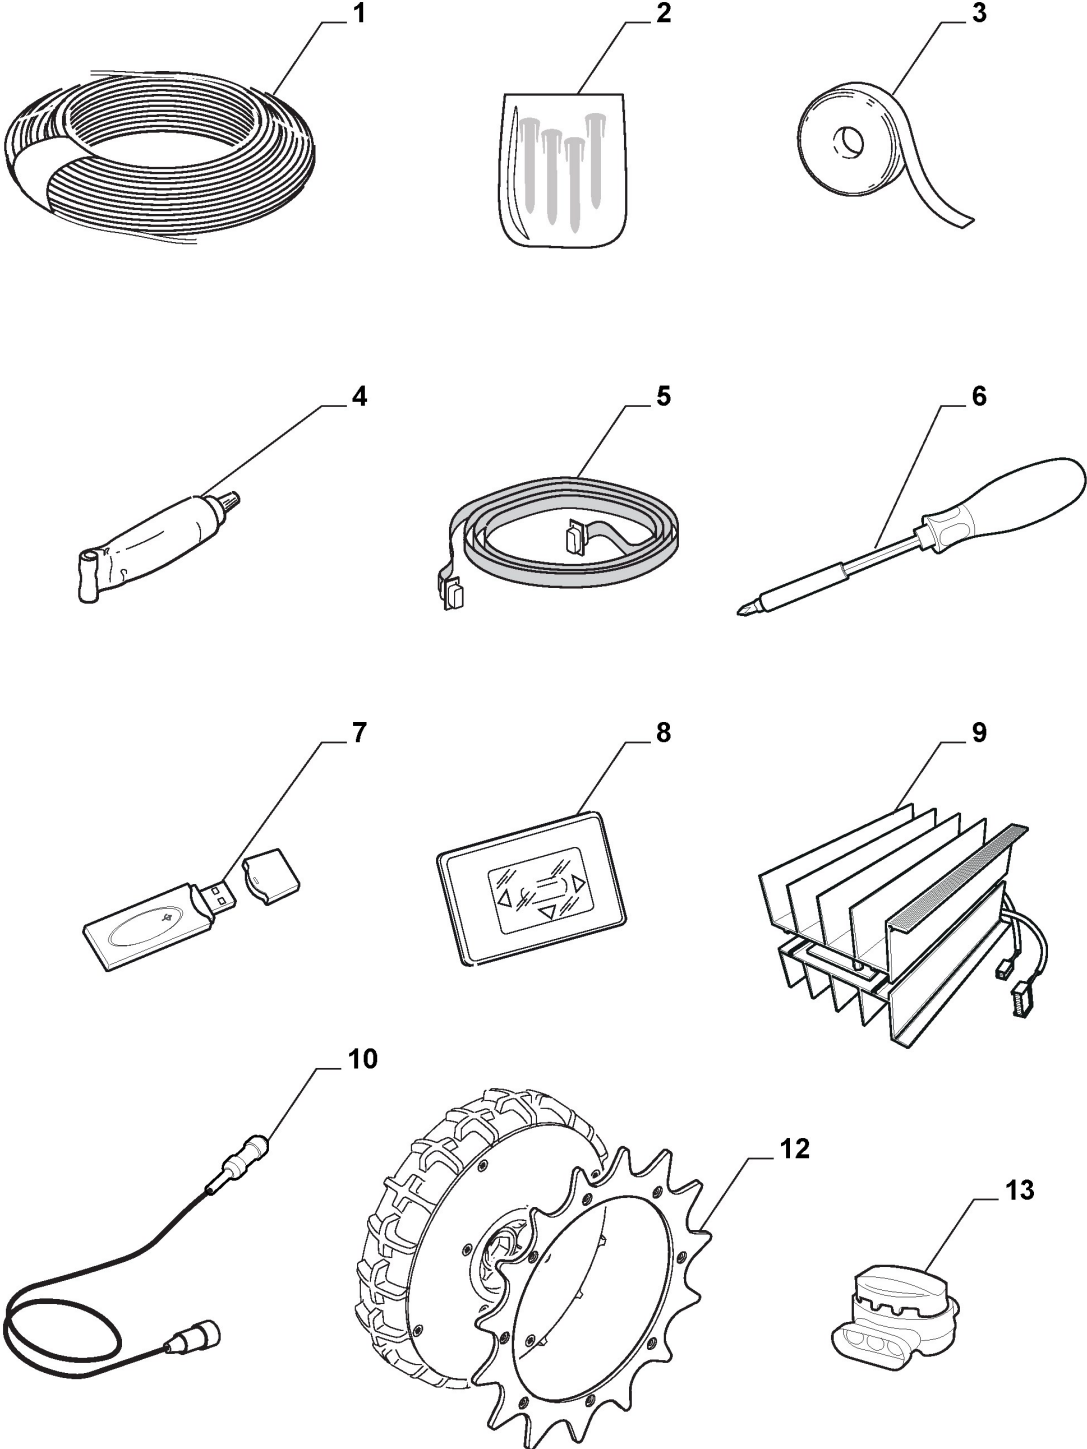

Accessories

Ref.nr.	Antal	Komponentkode	Beskrivelse	Noter	From	Op til
1	1	1126-9180-01	Cable	MT 100		
2	1	1126-9170-01	Kabelpløkker 100 stk.	(100 Pcs)		
2	1	1126-9171-01	Nails	(200 Pcs)		
3	1	1126-9148-01	Tape			
4	1	1126-1177-01	Grease	200 Gr		
5	1	1126-9104-01	Programming Cable			
6	1	122076501/0	Screwdriver			
7	1	1126-9152-01	USB-Bluetooth converter	Stiga		
9	1	1126-1271-01	Battery Tray			
10	1	1126-9185-01	Winter Garaging Kit			
12	2	1126-9151-01	Wheel with Spikes			
13	1	1126-9172-01	Connector	(10 Pcs)