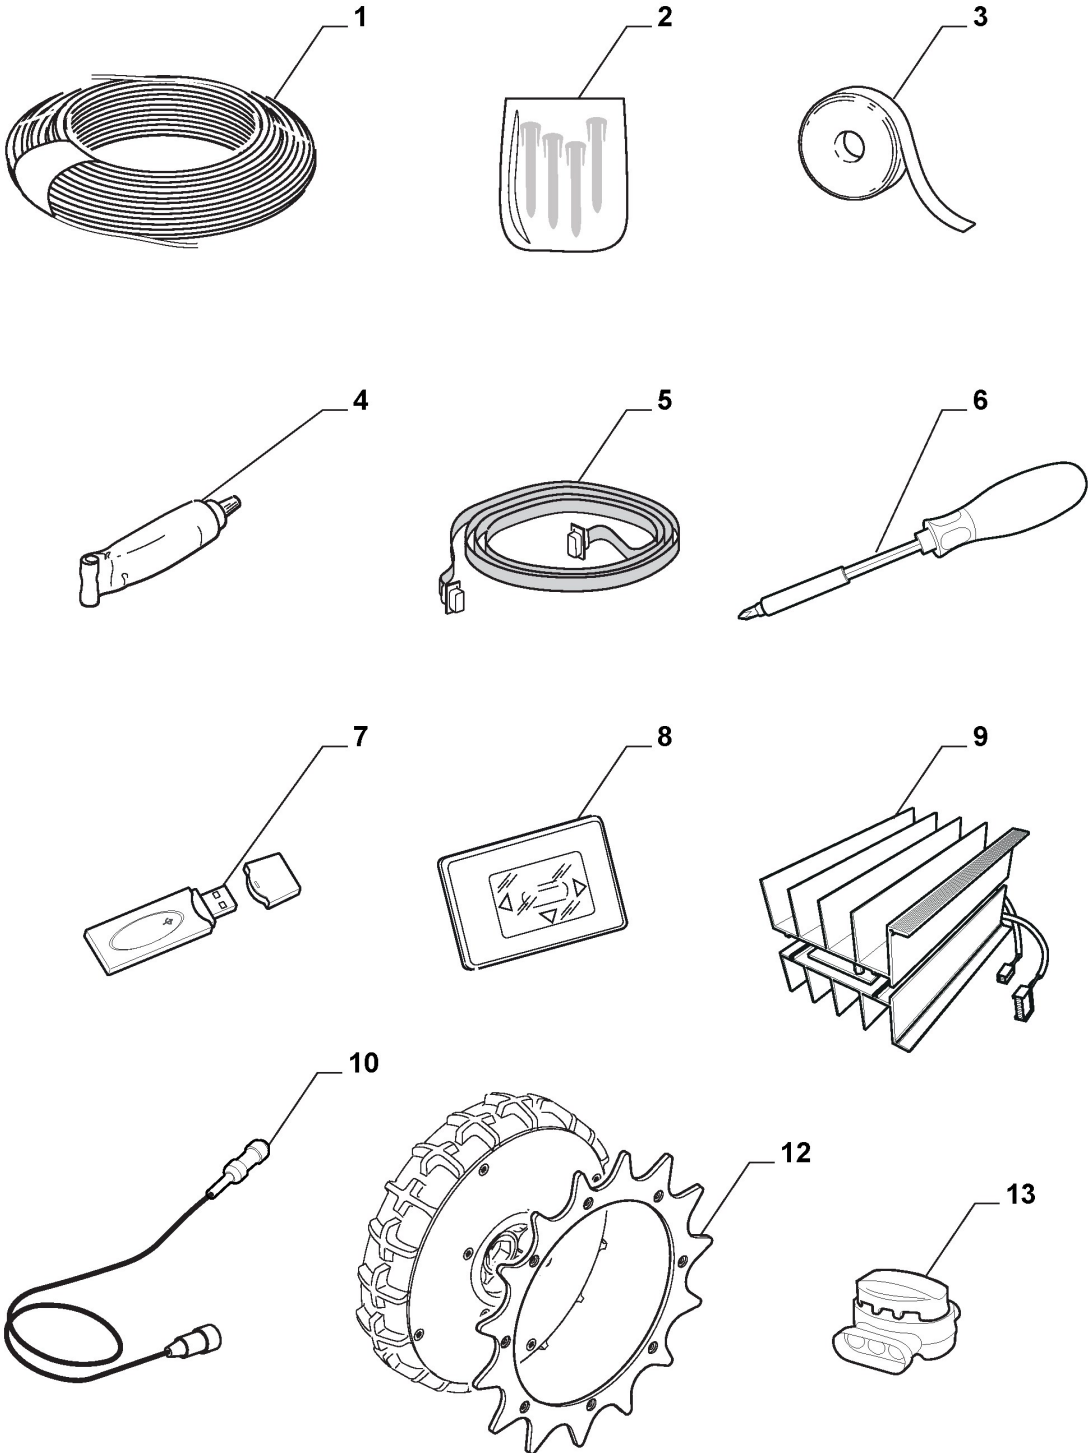

Accessories

Ref.nr.	Antal	Komponentkode	Beskrivelse	Noter	From	Op til
1	1	1126-9180-01	Cable	MT 100		
2	1	1126-9170-01	Kabelpløkker 100 stk.	(100 Pcs)		
2	1	1126-9171-01	Nails	(200 Pcs)		
3	1	1126-9148-01	Tape			
4	1	1126-1177-01	Grease	200 Gr		
5	1	1126-9104-01	Programming Cable			
6	1	122076501/0	Screwdriver			
7	1	1126-9152-01	USB-Bluetooth converter	Stiga		
9	1	1126-1271-01	Battery Tray			
10	1	1126-9185-01	Winter Garaging Kit			
12	2	1126-9151-01	Wheel with Spikes			
13	1	1126-9172-01	Connector	(10 Pcs)