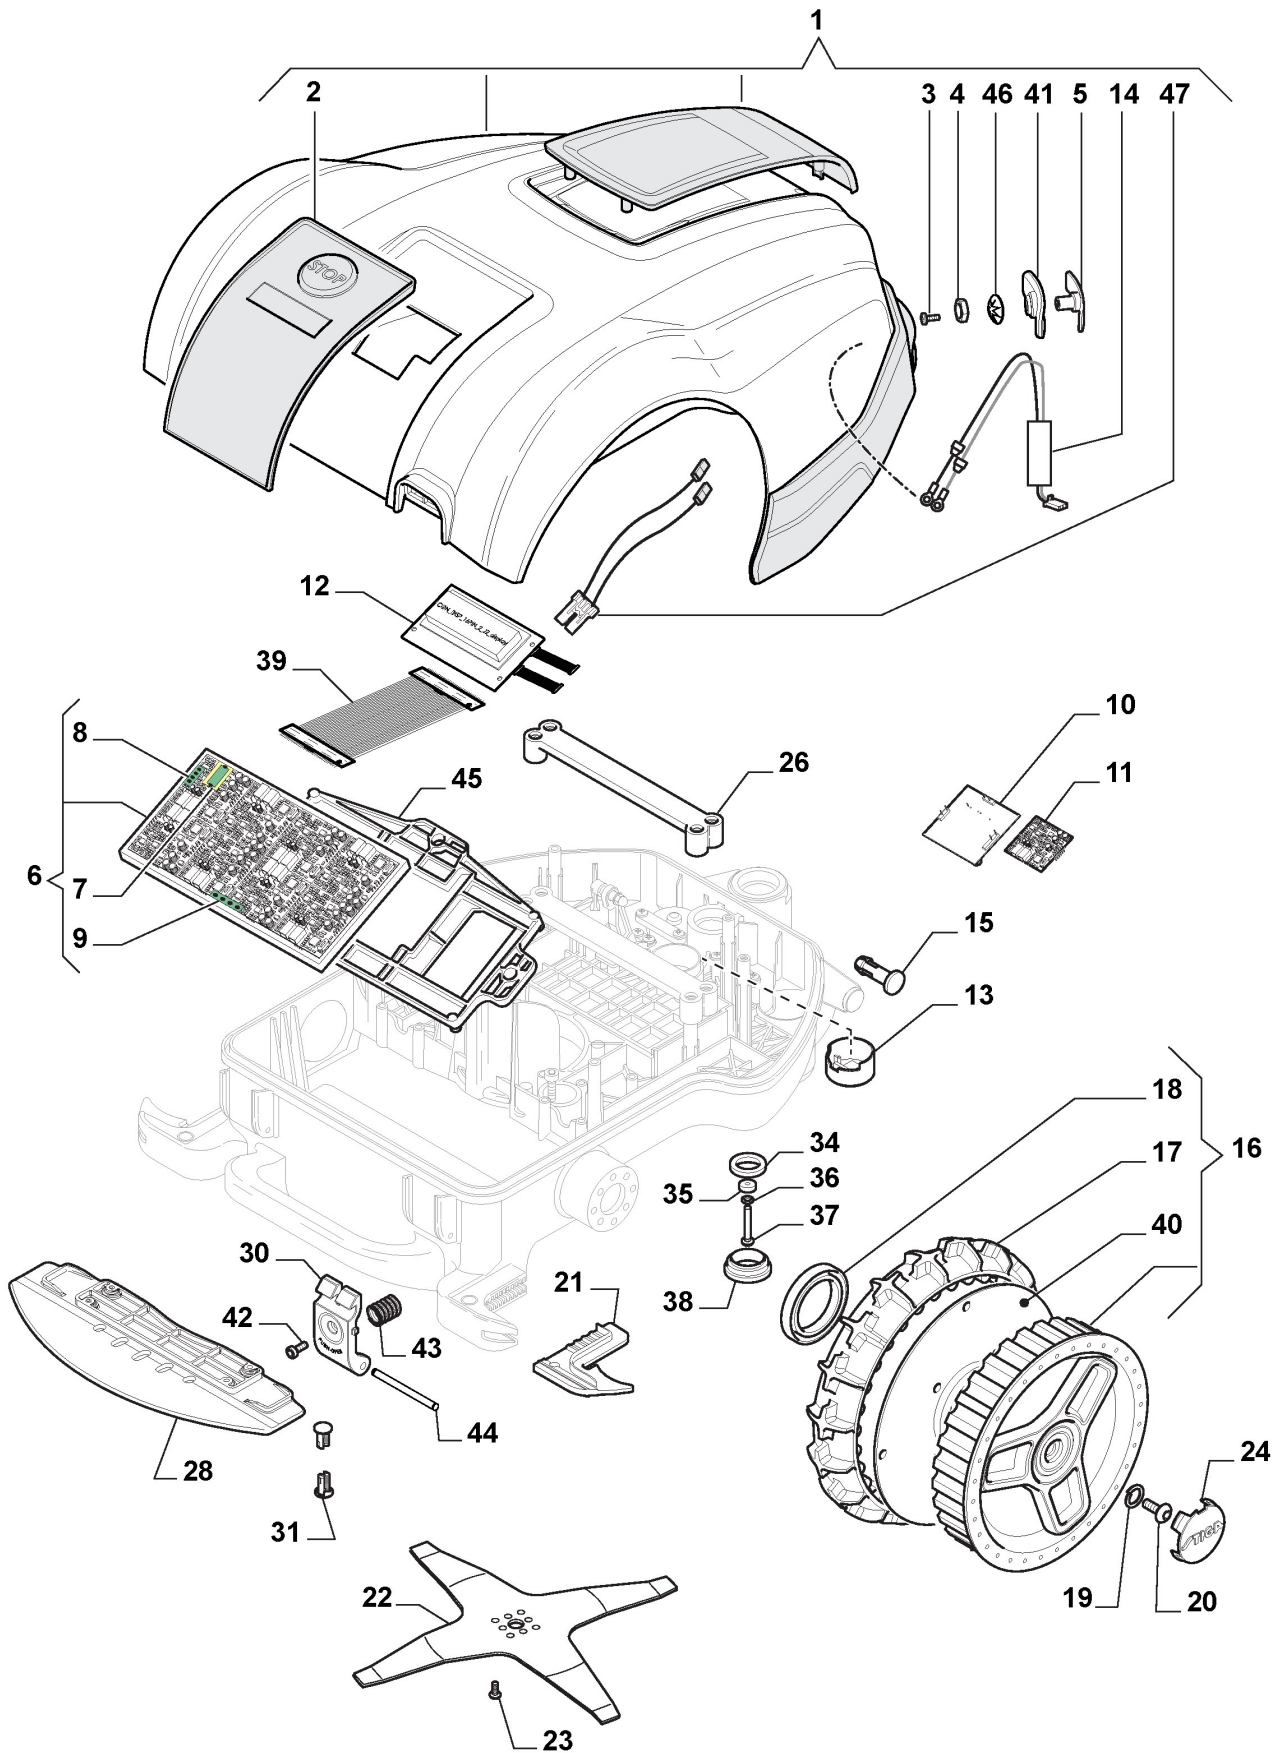

Wheels, Blade, Body Works

Ref.nr.	Antal	Komponentkode	Beskrivelse	Noter	From	Op til
1	1	112600370/0	Cap set	Autoclip 221		
2	1	112600366/0	Display			
3	6	1126-1450-01	Screw			
4	6	1126-1452-01	Washer			
5	2	112600359/0	Metal Contact			
6	1	112600354/0	Mother board	With Brushes		
7	1	1126-1155-01	Fuse Kit	F4 - 250V 630mAD		
8	1	1126-1156-01	Fuse Kit	F3 - 32V 30A		
9	1	1126-1053-01	Fuse Kit	F1 - 32V 1A		
10	1	1126-1072-01	Receiver			
11	1	1126-9156-02	Bluetooth receiver	(iOS + Android)		
12	1	112600246/1	Display			
13	1	1126-1432-02	Lift Board			
14	1	112600172/0	Recharging Wire			
15	2	1126-1439-01	Pivot			
16	2	1126-9168-01	Wheel			
17	2	1126-1212-01	Tire			
18	2	1126-1111-01	O-Ring			
19	2	1126-1292-01	Washer			
20	2	1126-1447-01	Screw			
21	2	1126-1434-01	Wheel Cleaning Spindle			
22	1	1126-9143-01	Blade			
23	4	1126-1118-01	Screw			
24	2	322110781/0	Hub Cap			
26	1	1126-1491-01	Battery Bracket			
28	1	112600204/0	Protection			
30	2	112600104/0	Button			
31	4	112600159/0	Clips			
34	2	112600186/0	Gasket			
35	2	112600187/0	Gasket			
36	2	112600386/0	Washer			
37	2	112600387/0	Screw			
38	2	112600381/0	Cap			
39	1	112600203/0	Cable			
40	2	112600193/0	Protection, Wheel			
41	2	112600244/0	Support			
42	2	112600231/0	Screw			
43	2	112600230/0	Spring			
44	2	112600242/0	Pin			
45	1	112600334/0	Support			
46	2	112600342/0	Plate			
47	1	112600396/0	Rain Sensor Cable