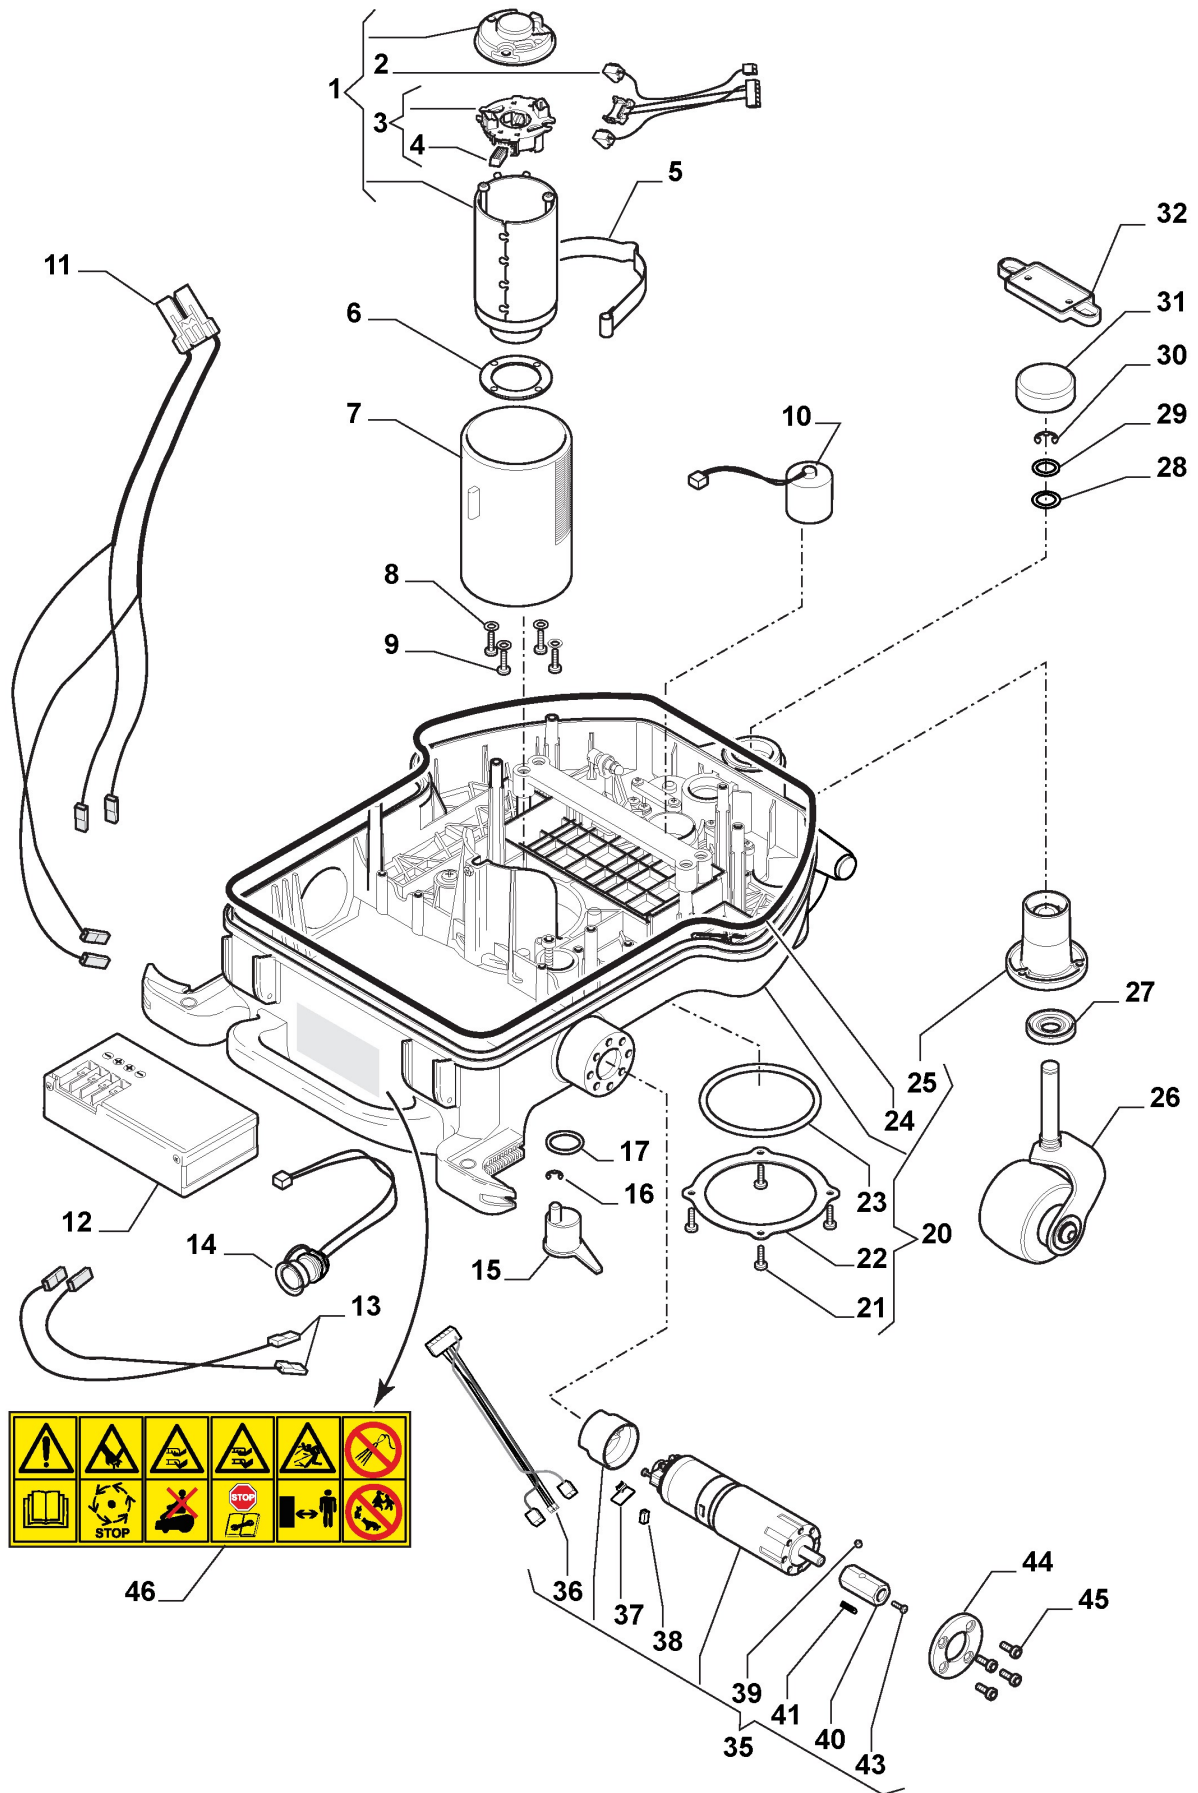

Motor, Transmission

Ref.nr.	Antal	Komponentkode	Beskrivelse	Noter	From	Op til
1	1	1126-1297-01	CUTTING MOTOR			
2	1	1126-1153-01	Blade Encoder			
3	2	1126-1028-01	Brush Kit			
4	2	1126-1459-01	Blade Brush			
5	1	112600106/1	Elastic Plate			
6	1	1126-7010-01	Gasket			
7	1	112600124/0	Motor Support			
8	4	1126-1445-01	Washer			
9	4	1126-1446-01	Screw			
10	2	112600234/0	Coil			
11	1	112600213/0	Cable			
12	1	1126-9137-01	Battery	Lithium (25.9V - 2.5Ah)		
14	1	112600254/0	Connector			
15	1	1126-7011-02	Plate			
16	1	112600215/0	Seeger			
17	1	112600129/0	Gasket			
20	1	112600241/1	Body Work-Lower			
21	4	1126-1046-01	Screw			
22	1	112600201/0	Plate			
23	1	112600200/0	Gasket			
24	1	112600224/0	Gasket			
25	1	112600245/0	Guide			
26	1	112600392/0	Front Wheel			
27	1	112600248/0	Dust Cover			
28	1	112600251/0	Washer			
29	1	112600252/0	Washer			
30	1	1126-1281-01	CIRCLIP			
31	1	112600160/0	Cover			
32	1	112600243/0	Lift Board			
35	2	112600337/0	Wheel engine			
36	2	1126-1492-01	Harness			
37	2	1126-1299-01	ENCODER			
38	4	1126-1298-01	BRUSH			
39	2	112600390/0	Dowel			
40	2	112600388/0	Hexagon			
41	2	112600389/0	Key			
43	2	112600391/0	Screw			
44	2	1126-1301-02	Wheel Support			
45	8	1126-1449-01	Screw			
46	1	114368214/0	Label