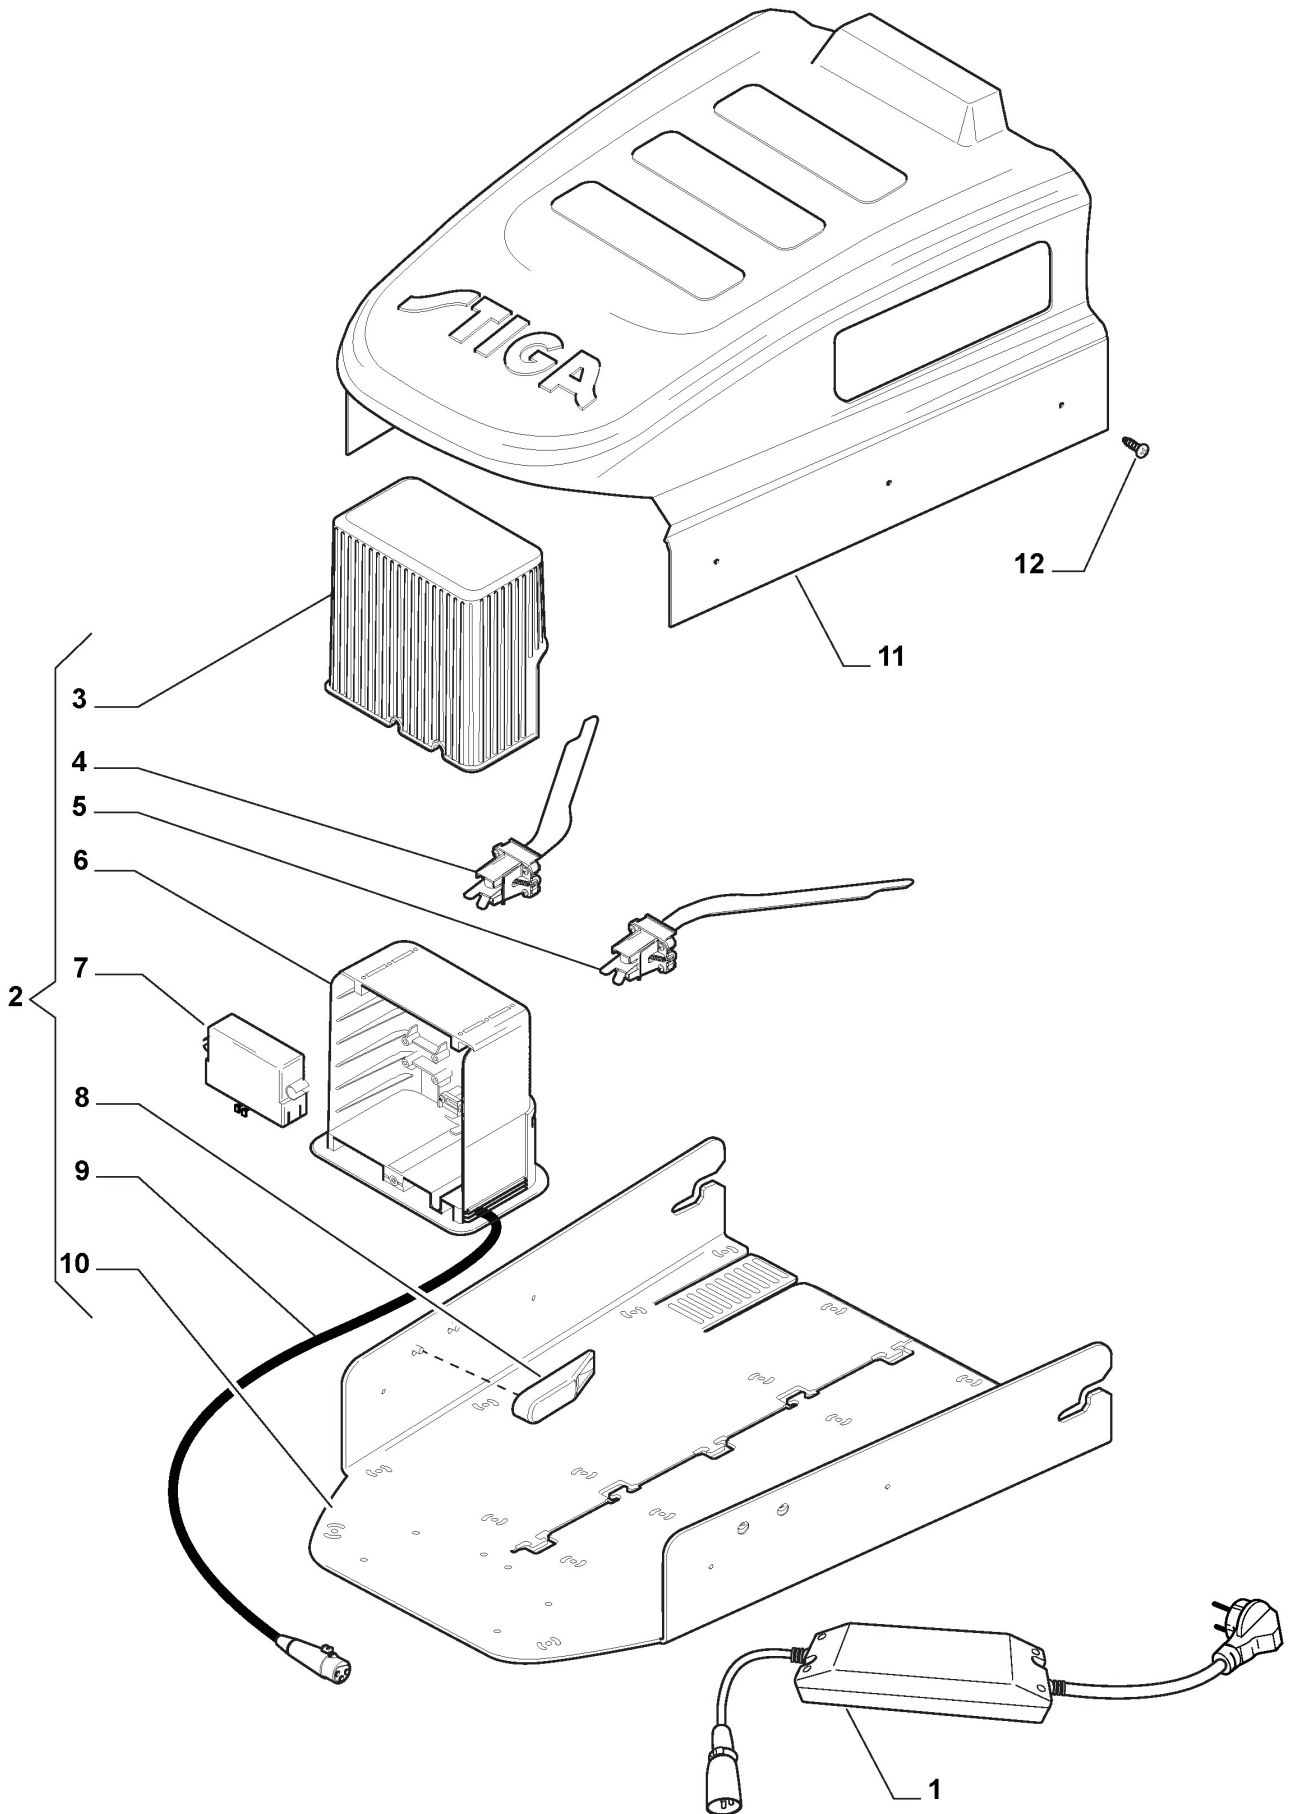

Recharging Base

Ref.nr.	Antal	Komponentkode	Beskrivelse	Noter	From	Op til
1	1	1126-9166-01	Battery charger	2.3 Ah		
2	1	112600112/1	Recharging Base Cpl			
3	1	112600198/0	Cover			
4	1	112600343/0	Right Recharging Plate	RH		
5	1	112600344/0	Left Recharging Plate	LH		
6	1	112600345/0	Support			
7	1	112600113/0	Transmitter			
8	2	112600202/0	Retainer			
9	1	112600176/0	Recharging supply cable			
10	1	1126-1435-01	Base			
11	1	1126-9164-01	cover til ladestation			
12	6	112728520/0	Screw