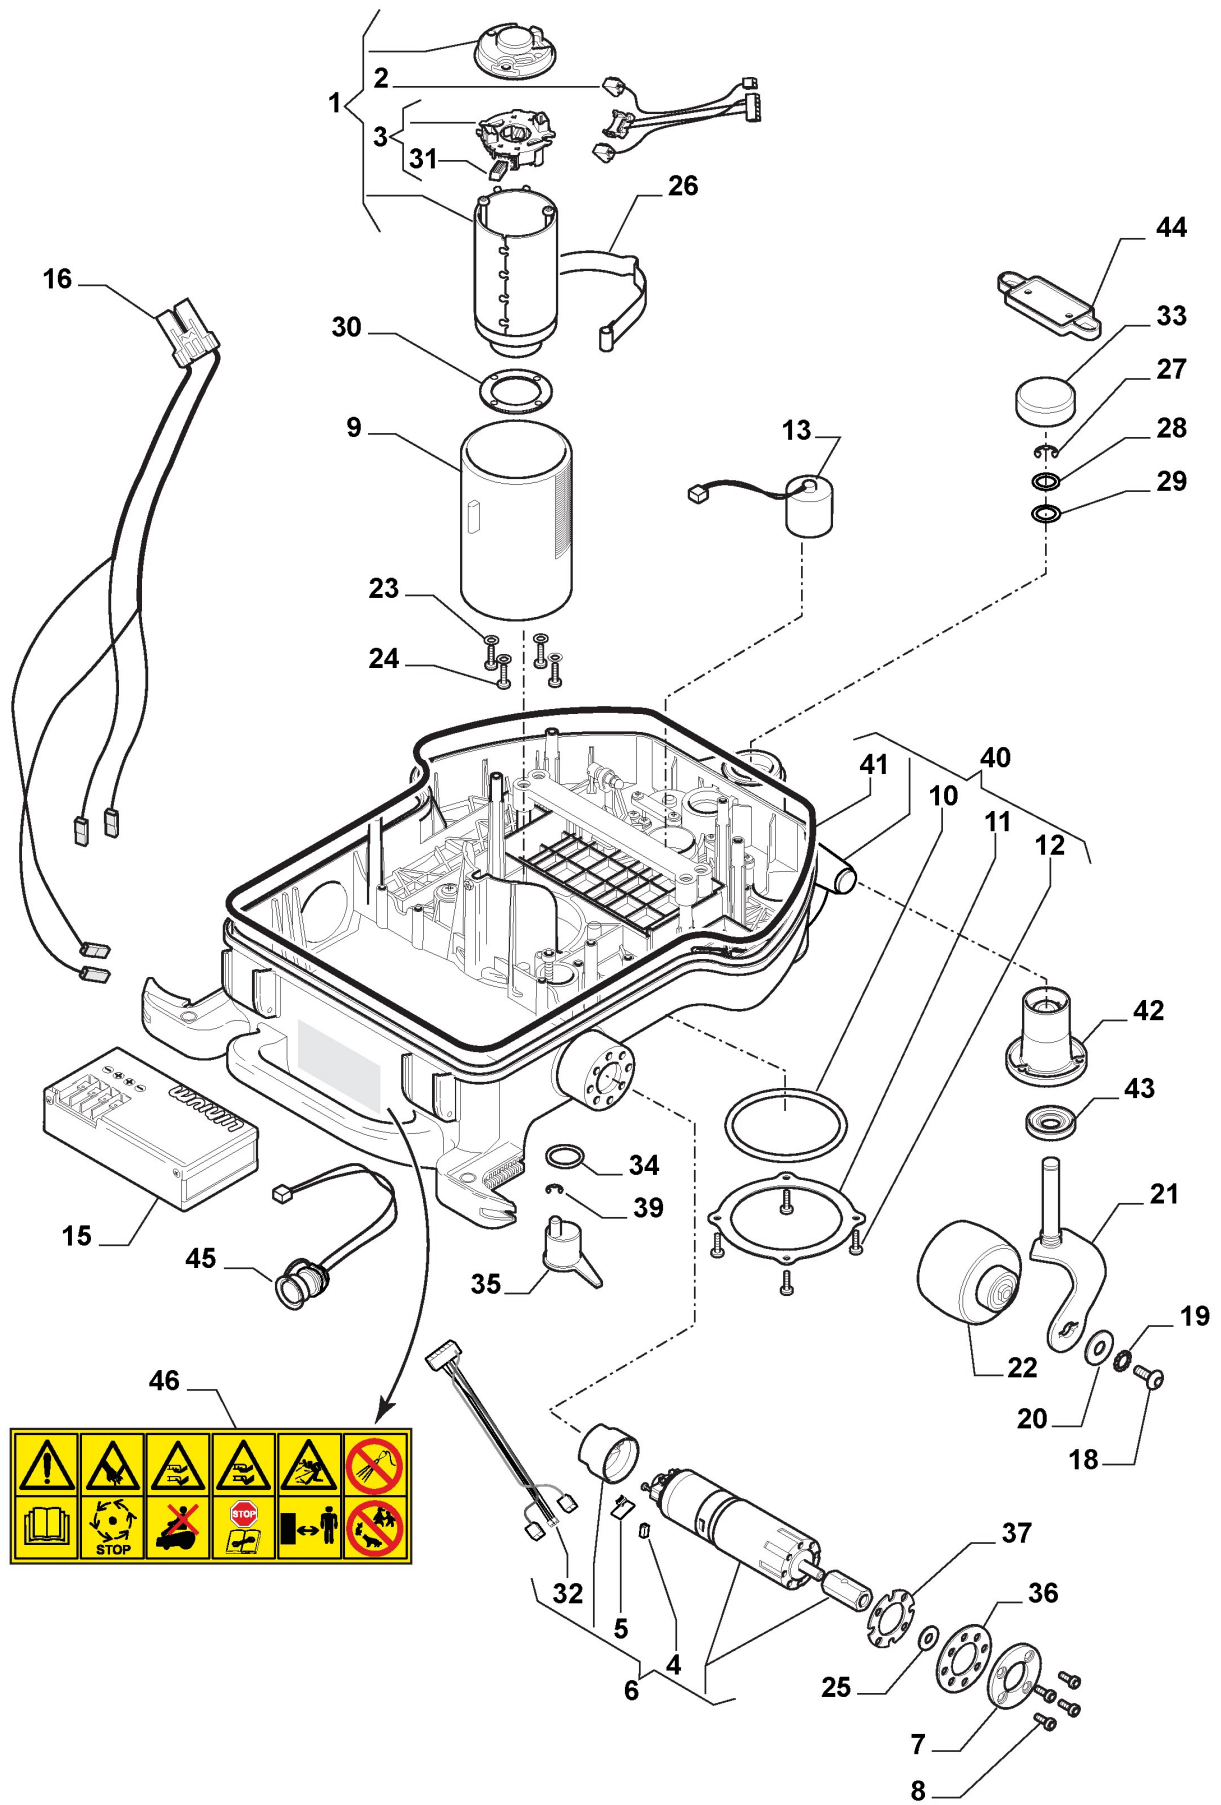

Motor, Transmission

Ref.nr.	Antal	Komponentkode	Beskrivelse	Noter	From	Op til
1	1	1126-1297-01	CUTTING MOTOR			
2	1	1126-1153-01	Blade Encoder			
3	2	1126-1028-01	Brush Kit			
4	4	1126-1298-01	BRUSH			
5	2	1126-1299-01	ENCODER			
6	2	112600337/0	Wheel engine			
7	2	1126-1301-02	Wheel Support			
8	8	1126-1449-01	Screw			
9	1	112600124/0	Motor Support			
10	1	112600200/0	Gasket			
11	1	112600201/0	Plate			
12	4	1126-1046-01	Screw			
13	2	112600234/0	Coil			
15	1	1126-9137-01	Battery	Lithium (25.9V - 2.5Ah)		
16	1	112600213/0	Cable			
18	1	1126-1283-01	Screw			
19	1	1126-1104-01	Washer			
20	1	1126-1105-01	Washer			
21	1	112600247/0	Wheel Shaft			
22	1	1126-1285-01	Wheel			
23	4	1126-1445-01	Washer			
24	4	1126-1446-01	Screw			
25	2	112600214/0	Washer			
26	1	112600106/1	Elastic Plate			
27	1	1126-1281-01	CIRCLIP			
28	1	112600252/0	Washer			
29	1	112600251/0	Washer			
30	1	1126-7010-01	Gasket			
31	2	1126-1459-01	Blade Brush			
32	2	1126-1492-01	Harness			
33	1	112600160/0	Cover			
34	1	112600129/0	Gasket			
35	1	1126-7011-02	Plate			
36	2	112600206/0	Gasket	External		
37	2	112600205/0	Gasket	Internal		
39	1	112600215/0	Seeger			
40	1	112600241/0	Body Work-Lower			
41	1	112600224/0	Gasket			
42	1	112600245/0	Guide			
43	1	112600248/0	Dust Cover			
44	1	112600243/0	Lift Board			
45	1	112600254/0	Connector			
46	1	114368214/0	Label