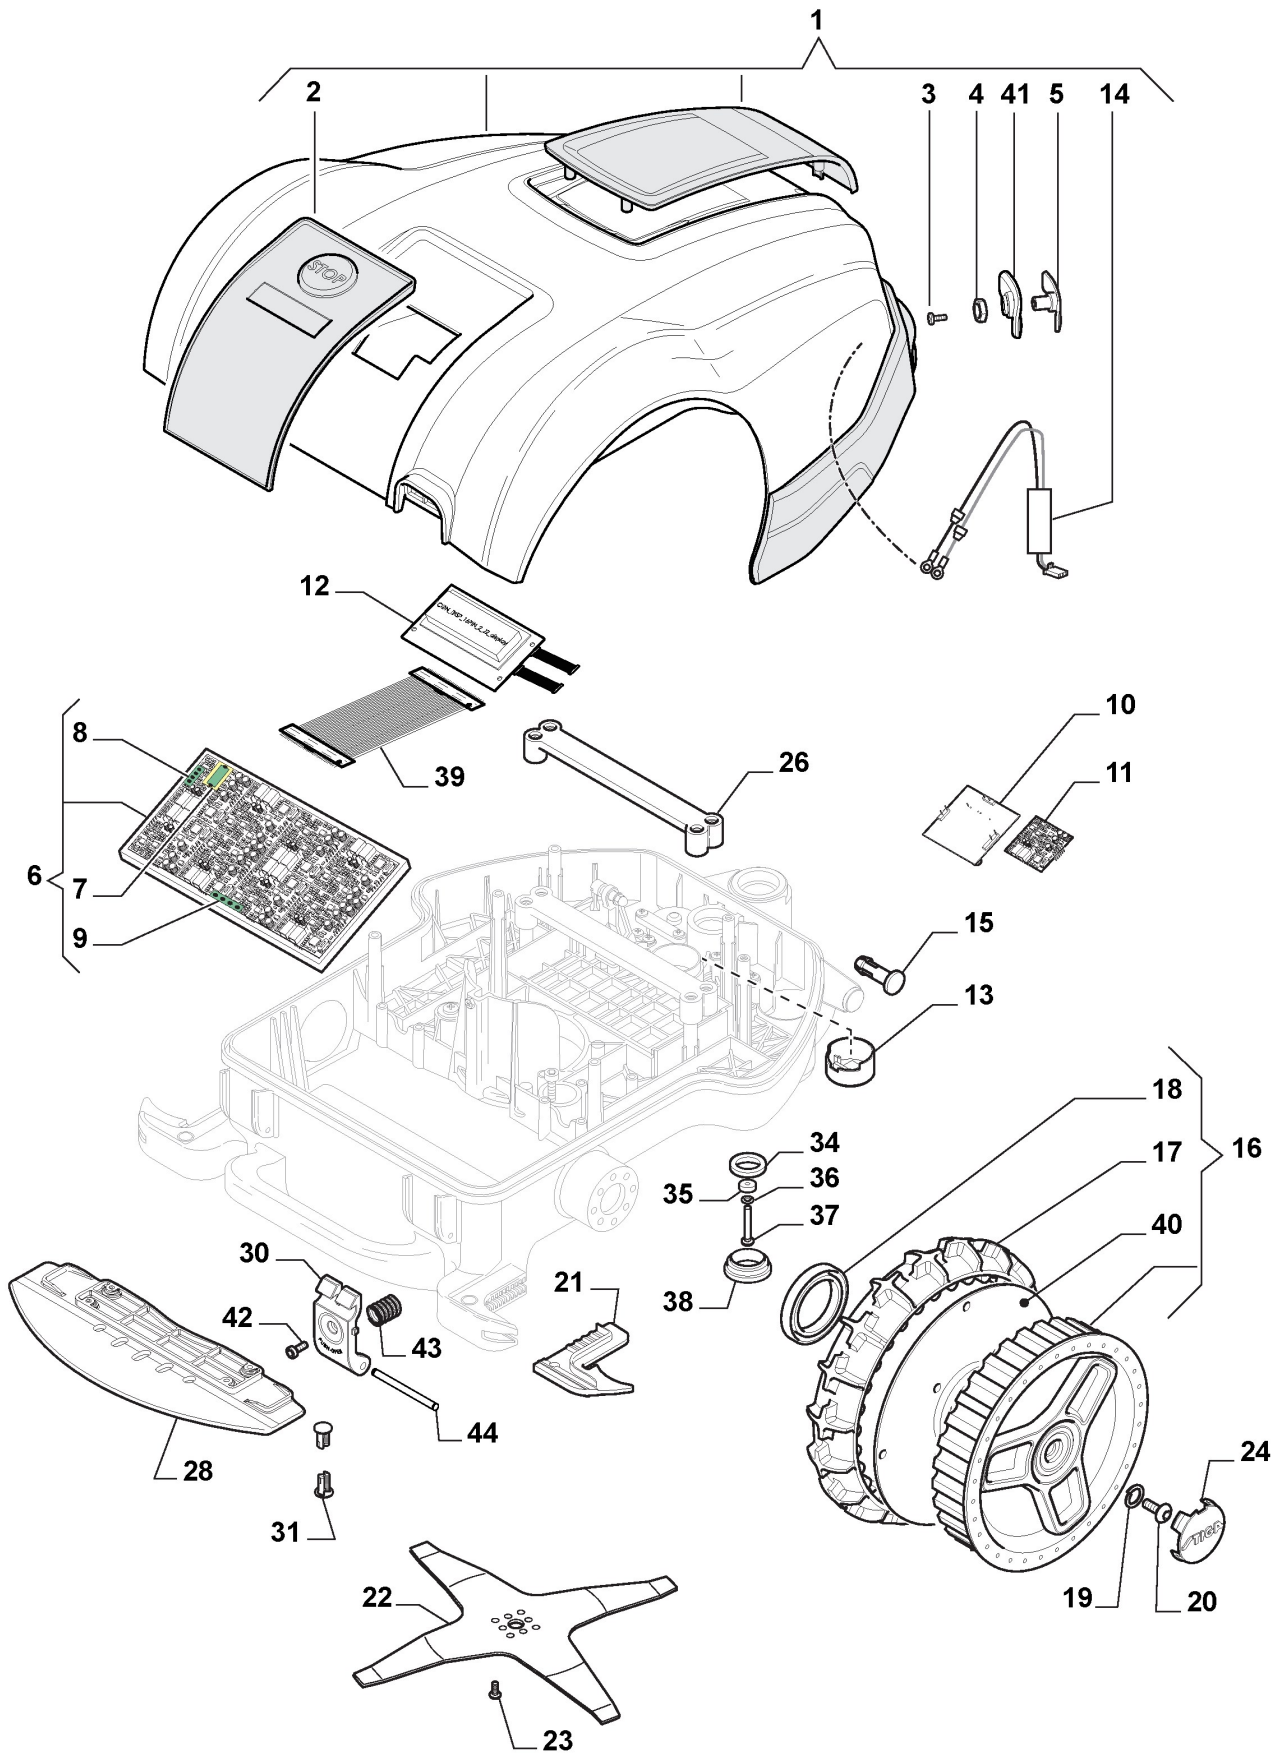

Wheels, Blade, Body Works

Ref.nr.	Antal	Komponentkode	Beskrivelse	Noter	From	Op til
1	1	112600235/0	Cap set	Autoclip 221		
2	1	1126-1441-01	Display			
3	6	1126-1450-01	Screw			
4	6	1126-1452-01	Washer			
5	2	1126-1437-01	Metal Contact			
6	1	112600354/0	Mother board	Autoclip 221		
7	1	1126-1155-01	Fuse Kit	F4 - 250V 630mAD		
8	1	1126-1156-01	Fuse Kit	F3 - 32V 30A		
9	1	1126-1053-01	Fuse Kit	F1 - 32V 1A		
10	1	1126-1072-01	Receiver			
11	1	1126-9156-02	Bluetooth receiver	(iOS + Android)		
12	1	112600246/0	Display			
13	1	1126-1432-02	Lift Board			
14	1	112600172/0	Recharging Wire			
15	2	1126-1439-01	Pivot			
16	2	1126-9168-01	Wheel			
17	2	1126-1212-01	Tire			
18	2	1126-1111-01	O-Ring			
19	2	1126-1292-01	Washer			
20	2	1126-1447-01	Screw			
21	2	1126-1434-01	Wheel Cleaning Spindle			
22	1	1126-9143-01	Blade			
23	4	1126-1118-01	Screw			
24	2	322110781/0	Hub Cap			
26	1	1126-1491-01	Battery Bracket			
28	1	112600204/0	Protection			
30	2	112600104/0	Button			
31	4	112600159/0	Clips			
34	2	112600186/0	Gasket			
35	2	112600187/0	Gasket			
36	2	112600188/0	Screw			
37	2	112600189/0	Washer			
38	2	112600381/0	Cap			
39	1	112600203/0	Cable			
40	2	112600193/0	Protection, Wheel			
41	2	112600244/0	Support			
42	2	112600231/0	Screw			
43	2	112600230/0	Spring			
44	2	112600242/0	Pin