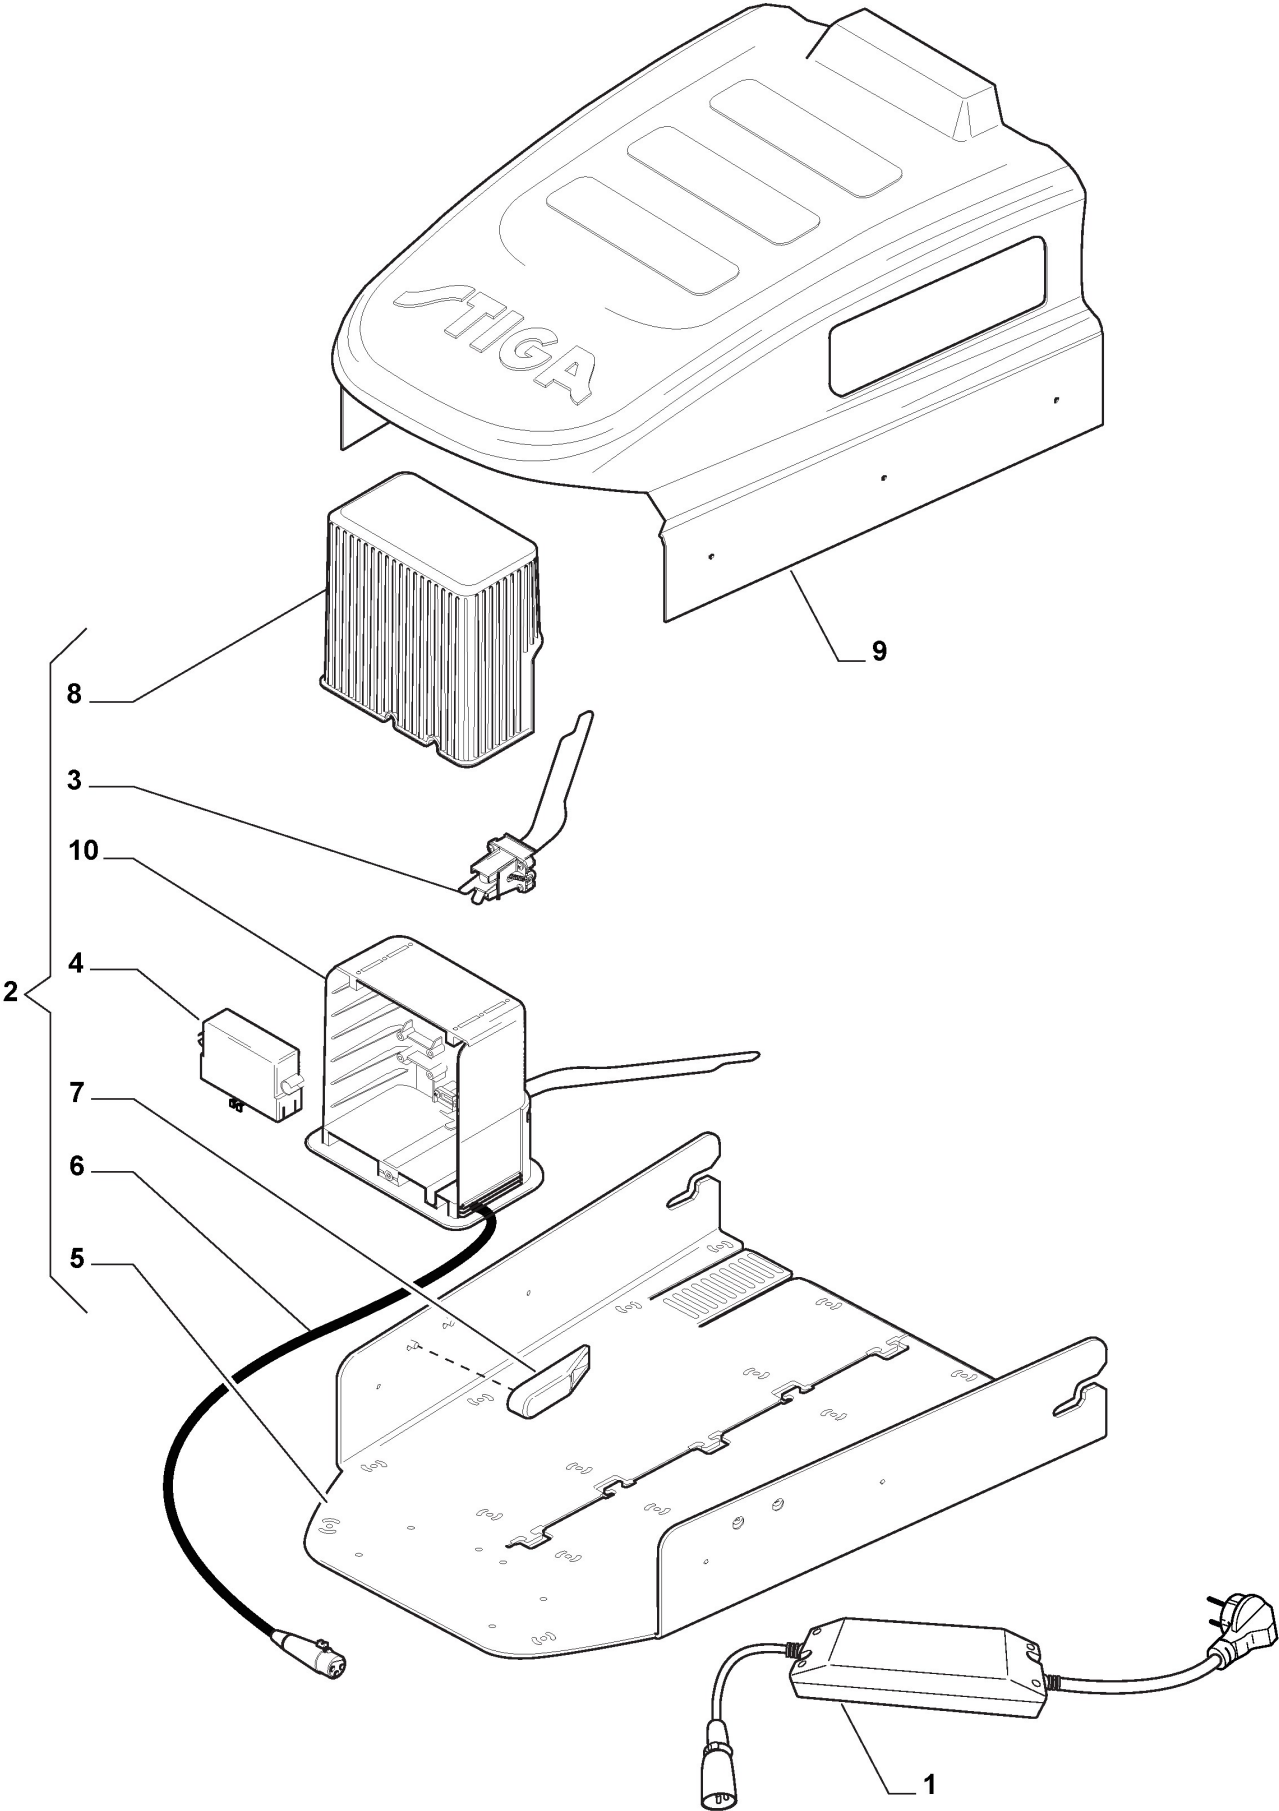

Recharging Base

Ref.nr.	Antal	Komponentkode	Beskrivelse	Noter	From	Op til
2	1	112600112/0	Recharging Base Cpl			
3	2	1126-1438-01	Recharging Plate			
4	1	112600113/0	Transmitter			
5	1	1126-1435-01	Base			
6	1	112600176/0	Recharging supply cable			
7	2	112600202/0	Retainer			
8	1	112600198/0	Cover			
9	1	1126-9164-01	cover til ladestation			
10	1	112600345/0	Support