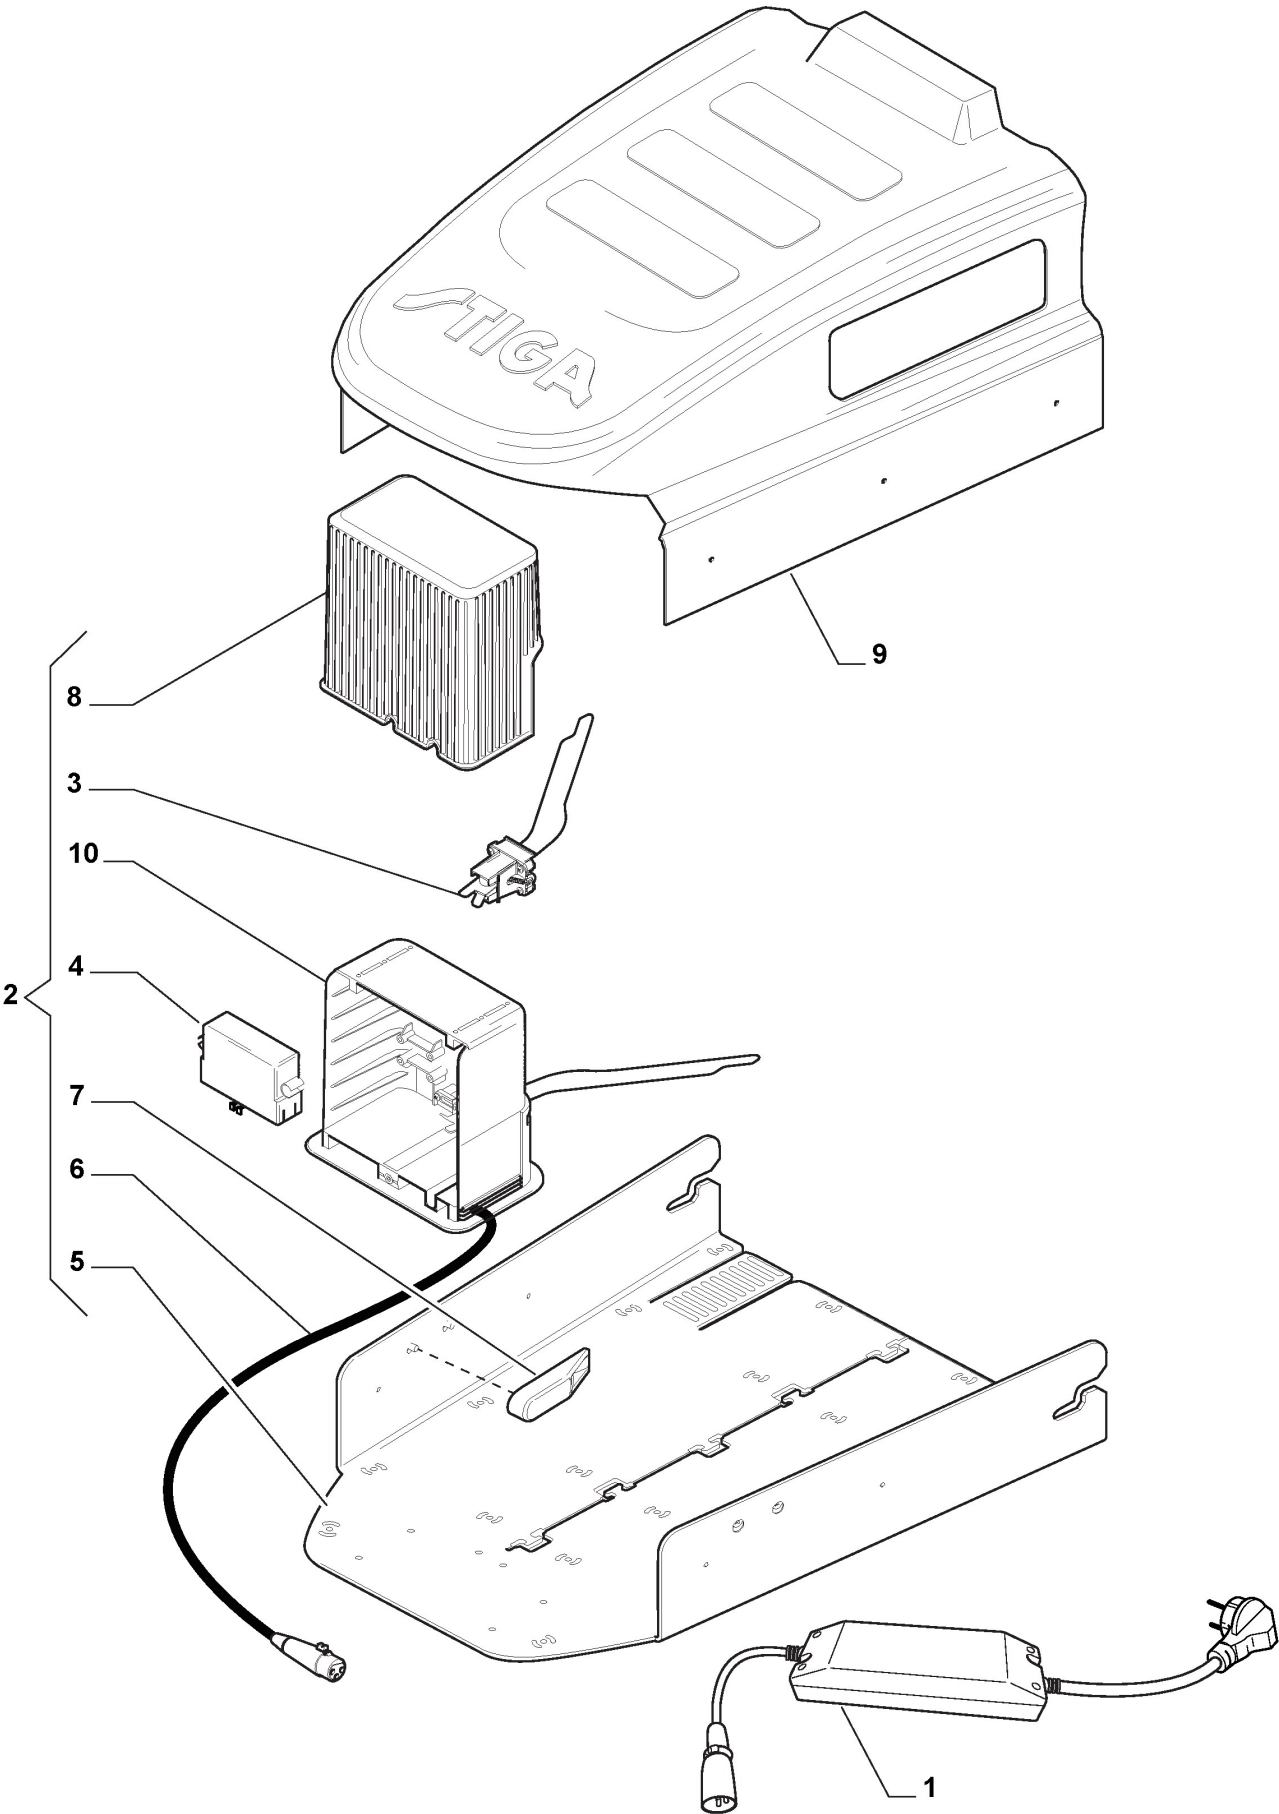

Recharging Base

Ref.nr.	Antal	Komponentkode	Beskrivelse	Noter	From	Op til
2	1	112600112/0	Recharging Base Cpl			
3	2	1126-1438-01	Recharging Plate			
4	1	112600113/0	Transmitter			
5	1	1126-1435-01	Base			
6	1	112600176/0	Recharging supply cable			
7	2	112600202/0	Retainer			
8	1	112600198/0	Cover			
9	1	1126-9164-01	cover til ladestation			
10	1	112600345/0	Support