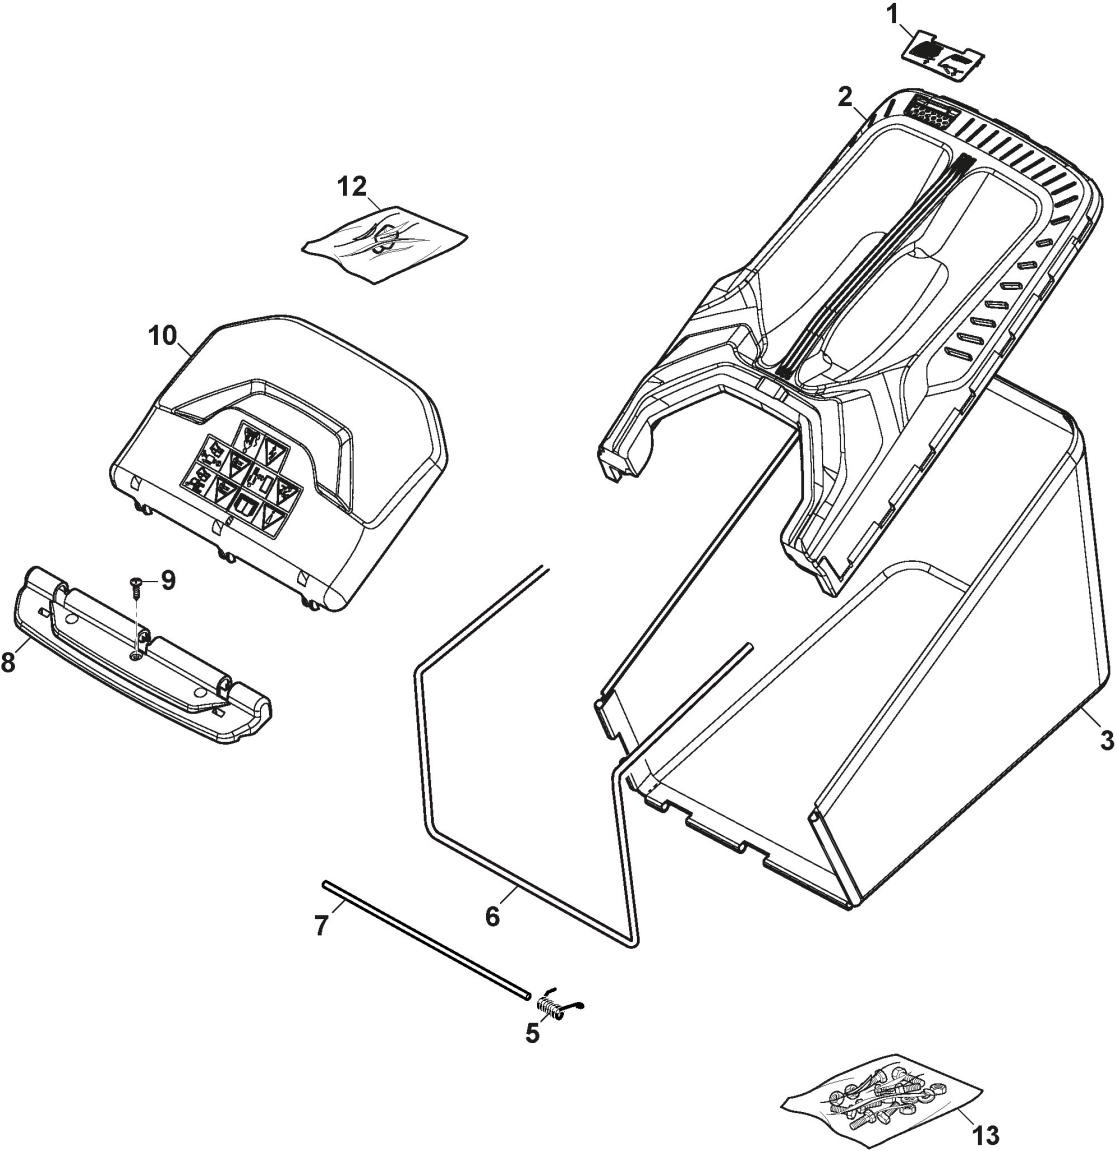

Grass-Catcher

Ref.nr.	Antal	Komponentkode	Beskrivelse	Noter	From	Op til
1	1	322486497/0	Rear door	Grey		
2	1	322486496/0	Grass-Box, Upper Part	Grey		
3	1	181102422/0	Black Fabric Box	Black without Logo		
5	2	122450479/0	Spring			
6	1	122608525/1	Stiffening Lower			To 31-August- 2019
6	1	122608525/2	Lower Stiffening	If not available, use 122608525/1	From 01-Septem	
7	1	122517884/0	Pin			
8	1	322109595/0	Stone Guard Support, Yellow	Yellow		
8	1	322109602/0	Stone Guard Support, Grey	Grey		
9	1	112728697/0	Screw			
10	1	322600357/1	Stone Guard, Yellow	Yellow		
10	1	322600363/0	Stone Guard, Grey	Grey		
12	1	381008735/0	Outfit, Plastic Pin	Only Plastic Pin - Plastic Pin is also available on the screw pocket		
13	1	381008639/0	Outfit, Screws