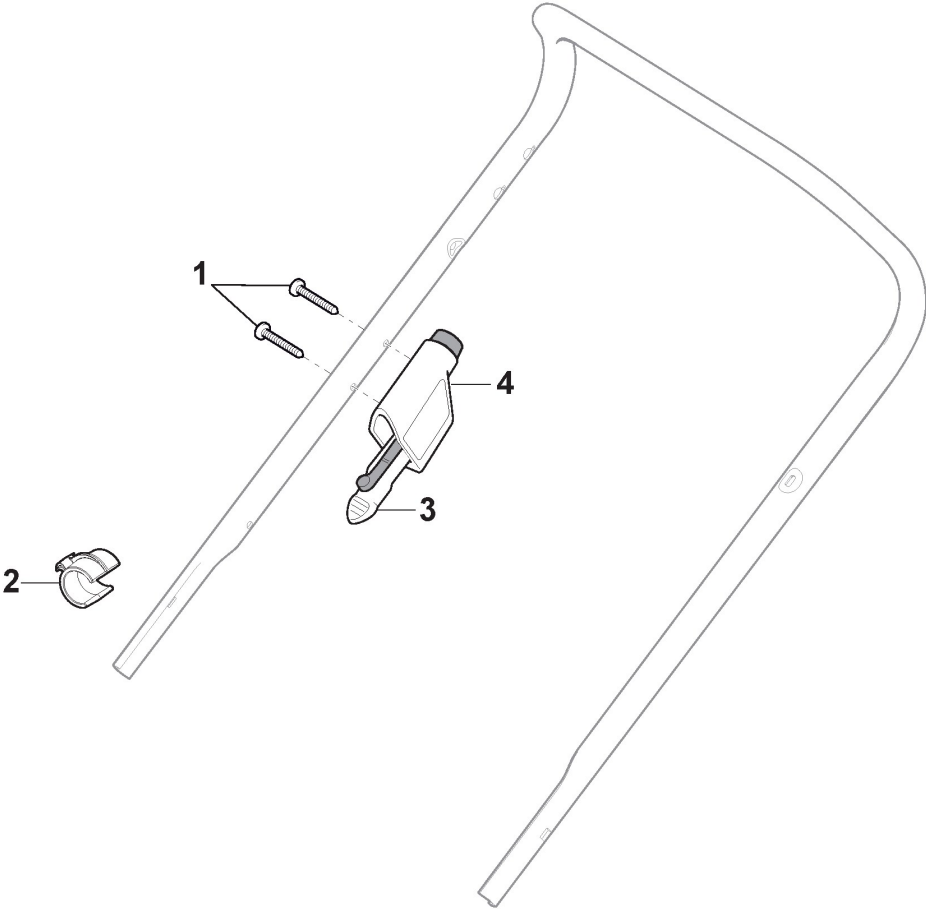

Electric Start Controls

Ref.nr.	Antal	Komponentkode	Beskrivelse	Noter	From	Op til
1	2	112728702/0	Screw			
2	1	133320022/0	Fastpoint Clamp Art.0384.Aa01			
3	1	322076570/1	Battery Safety Key			
4	1	381600406/0	Ignition Switch