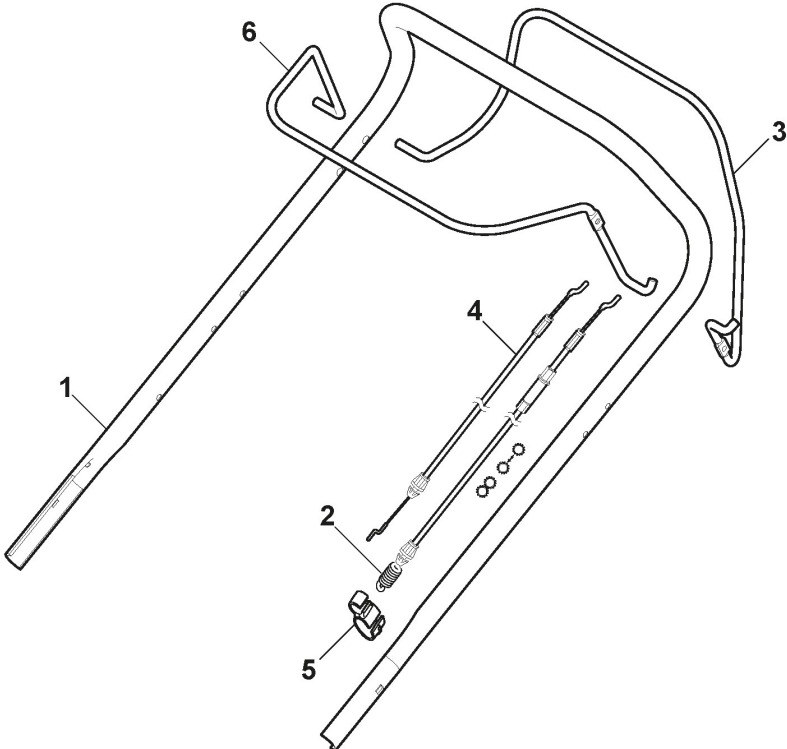

Handle, Upper Part

Ref.nr.	Antal	Komponentkode	Beskrivelse	Noter	From	Op til
1	1	381007601/2	Handle, Yellow Upper Part	Yellow with Sponge Grip		
2	1	381030143/0	Cable Rear Drive			
3	1	181003364/0	Drive Control Lever	Black		
4	1	181030057/0	Cable, Thread Engine Brake			
5	1	118390020/0	Conduit Clip			
6	1	181003363/1	Lever, Engine Brake Black	Black