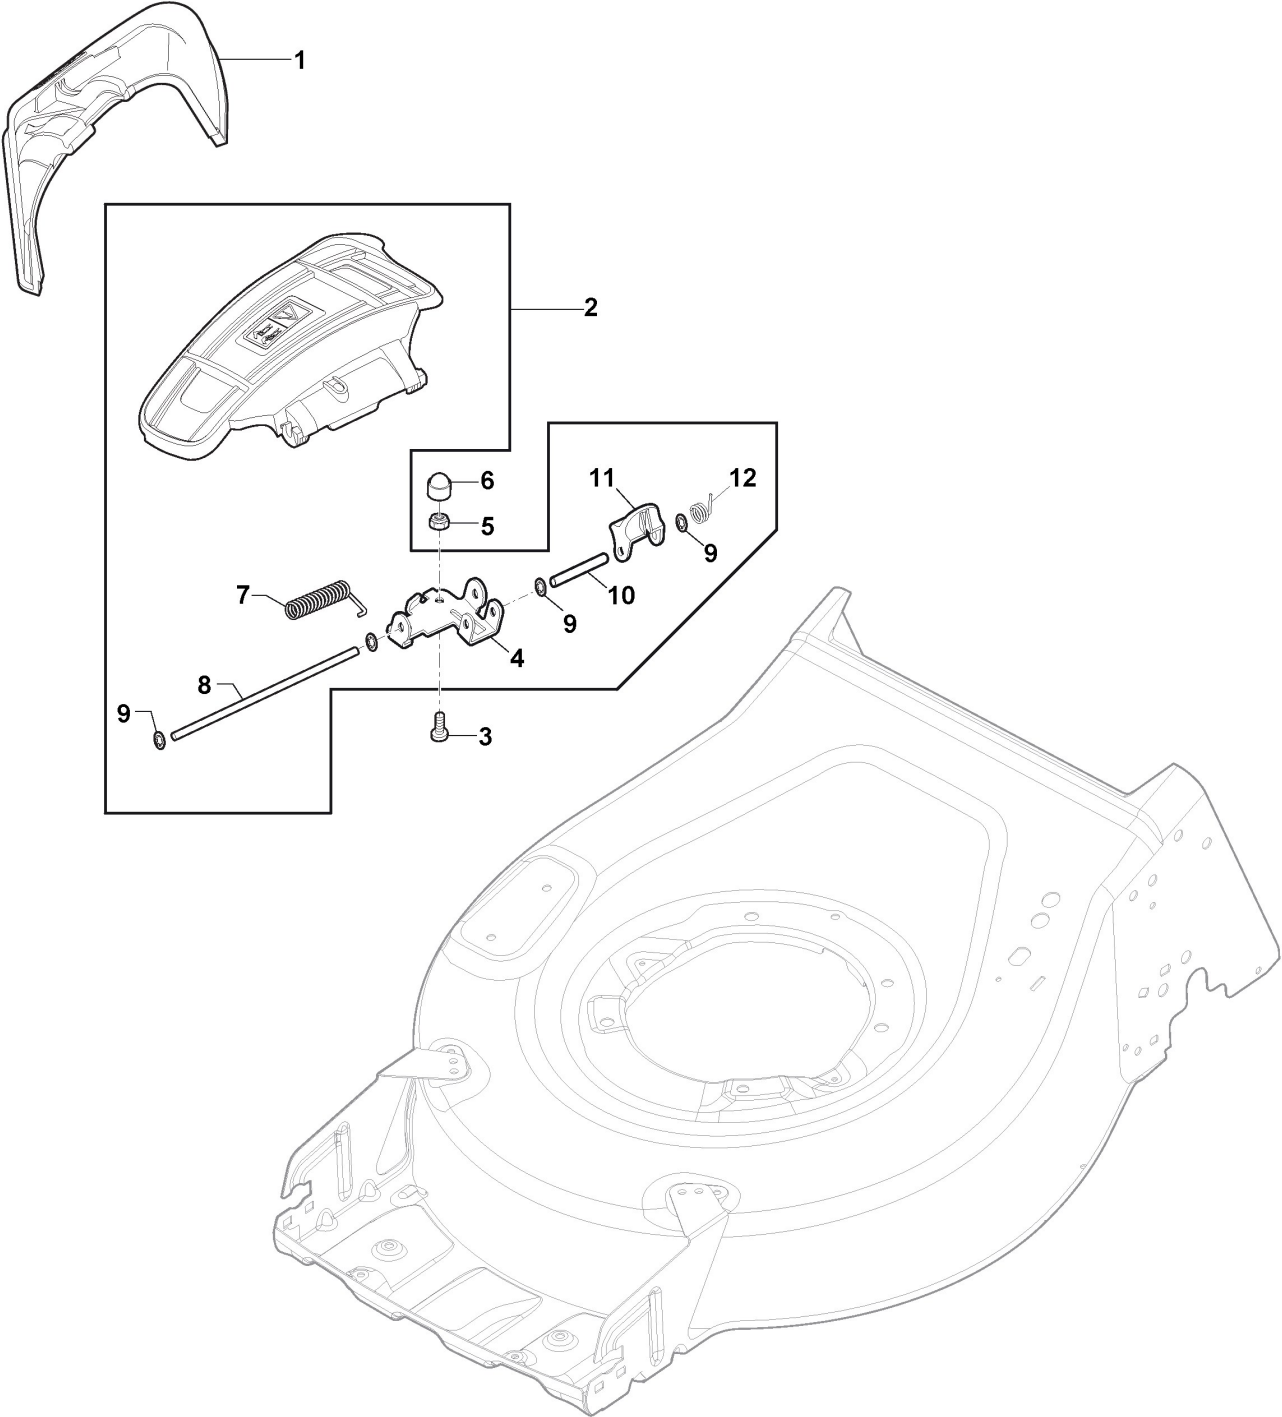

Handle, Upper Part

Ref.nr.	Antal	Komponentkode	Beskrivelse	Noter	From	Op til
1	1	381007601/2	Handle, Yellow Upper Part	Yellow with Sponge Grip		
2	1	381030143/0	Cable Rear Drive			
3	1	181003364/0	Drive Control Lever	Black		
4	1	181030057/0	Cable, Thread Engine Brake			
5	1	118390020/0	Conduit Clip			
6	1	181003363/1	Lever, Engine Brake Black	Black		

Electric Start Controls

Ref.nr.	Antal	Komponentkode	Beskrivelse	Noter	From	Op til
1	2	112728702/0	Screw			
2	1	133320022/0	Fastpoint Clamp Art.0384.Aa01			
3	1	322076570/1	Battery Safety Key			
4	1	381600406/0	Ignition Switch			

Wheel and Hub Cap

Ref.nr.	Antal	Komponentkode	Beskrivelse	Noter	From	Op til
1	2	381007416/2	Wheel	Only bearings NOT bushings		To S/N 19JA2WBH 009252
1	2	381007416/3	Wheel Ø 200	Only bearings NOT bushings	From S/N 19JA2WBH	
2	8	119216035/0	Bearing			
3	2	322110744/0	Hub Cap Grey			
4	4	112521350/0	Washer			
5	4	112155000/0	Nut			
6	2	381007417/3	Wheel Ø 280	Only bearings NOT bushings		
7	6	112728706/0	Screw			
8	2	322120115/0	Wheels Crown	Only for Self Propelled Models		
9	2	322110746/0	Hub Cap Grey			
10	2	322600145/0	Protection, Wheel	As Optional		
11	2	322600240/0	Protection, Wheel	Only for Self Propelled Models		
12	2	381007472/2	Wheel	Only bearings NOT bushings		