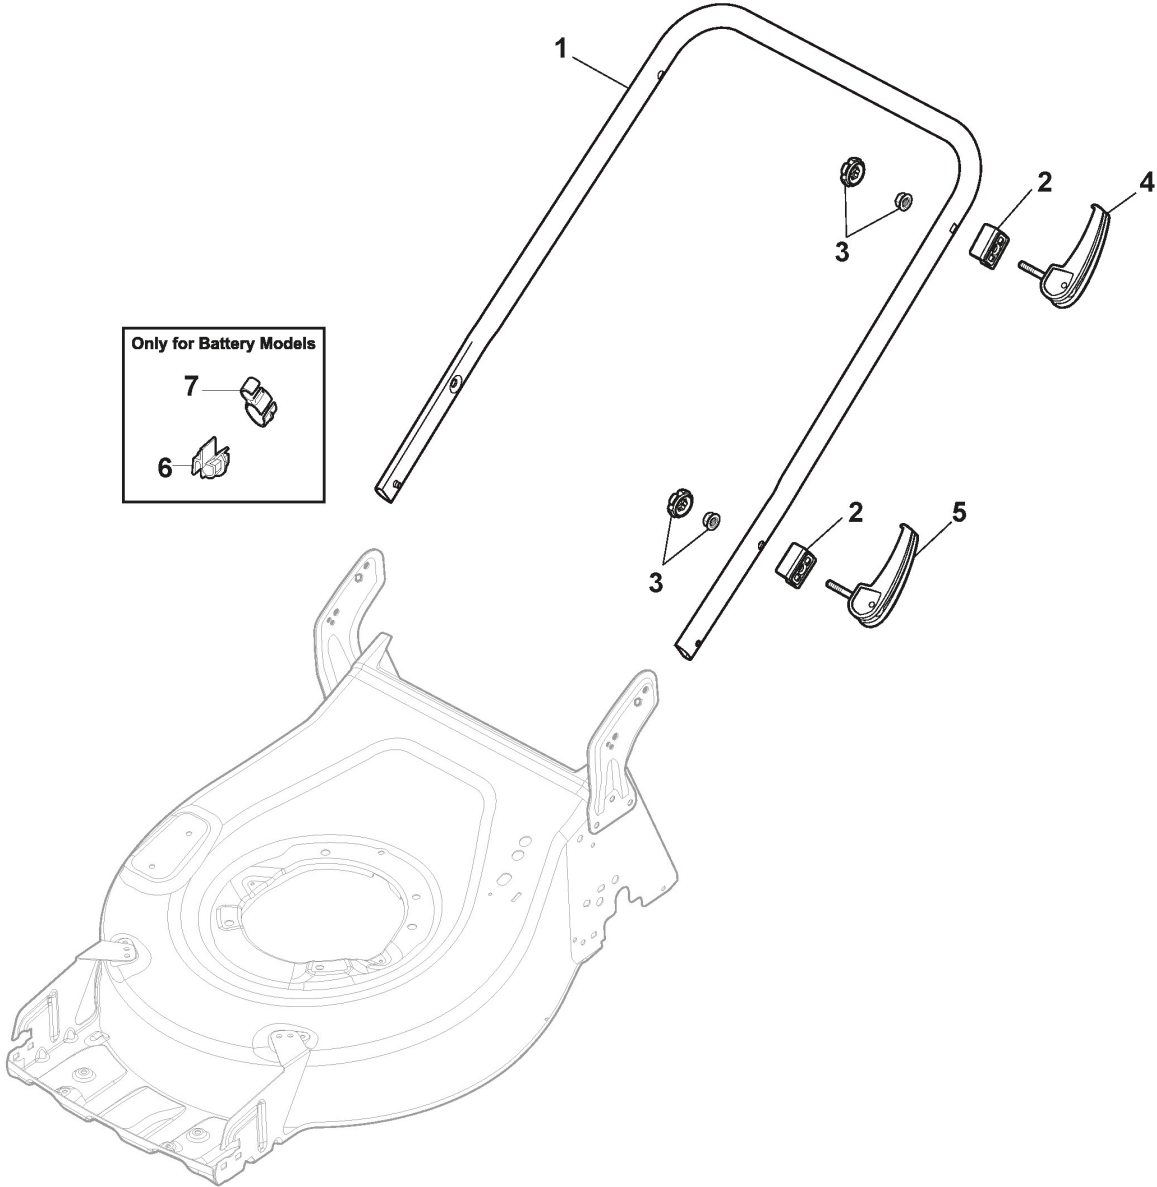

Handle, Lower Part

Ref.nr.	Antal	Komponentkode	Beskrivelse	Noter	From	Op til
1	1	381007600/1	Lower handle	Yellow		
2	4	322680016/0	Washer			
3	4	381004310/0	Nut-Knob Assy			
4	2	381003253/0	Locking Handle Lever	Black		To
4	2	381103359/1	Locking Handle Lever	Black	From	01-11-2020
5	2	381003253/0	Locking Handle Lever	Black	01-June-2020	To
5	2	381103359/1	Locking Handle Lever	Black	From	01-11-2020
6	2	133320504/0	Fairlead	Only for Battery Models	01-June-2020	
7	1	118390020/0	Conduit Clip