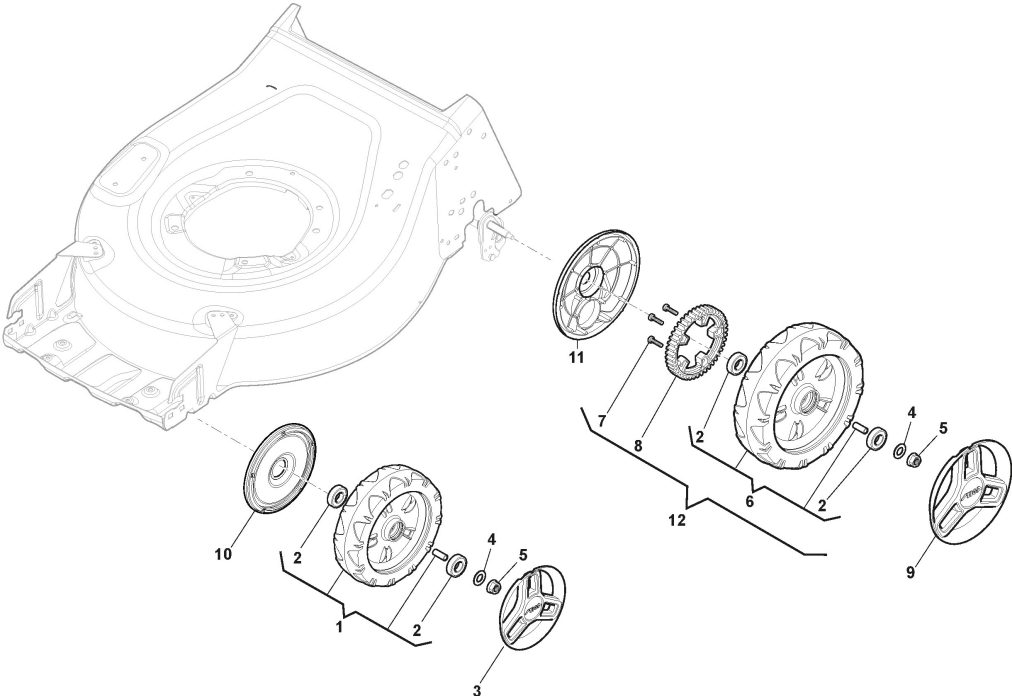

Wheel and Hub Cap

Ref.nr.	Antal	Komponentkode	Beskrivelse	Noter	From	Op til
1	2	381007416/2	Wheel	Only bearings NOT bushings		To S/N 19JA2WBH 009252
1	2	381007416/3	Wheel Ø 200	Only bearings NOT bushings	From S/N 19JA2WBH	
2	8	119216035/0	Bearing			
3	2	322110744/0	Hub Cap Grey			
4	4	112521350/0	Washer			
5	4	112155000/0	Nut			
6	2	381007417/3	Wheel Ø 280	Only bearings NOT bushings		
7	6	112728706/0	Screw			
8	2	322120115/0	Wheels Crown	Only for Self Propelled Models		
9	2	322110746/0	Hub Cap Grey			
10	2	322600145/0	Protection, Wheel	As Optional		
11	2	322600240/0	Protection, Wheel	Only for Self Propelled Models		
12	2	381007472/2	Wheel	Only bearings NOT bushings