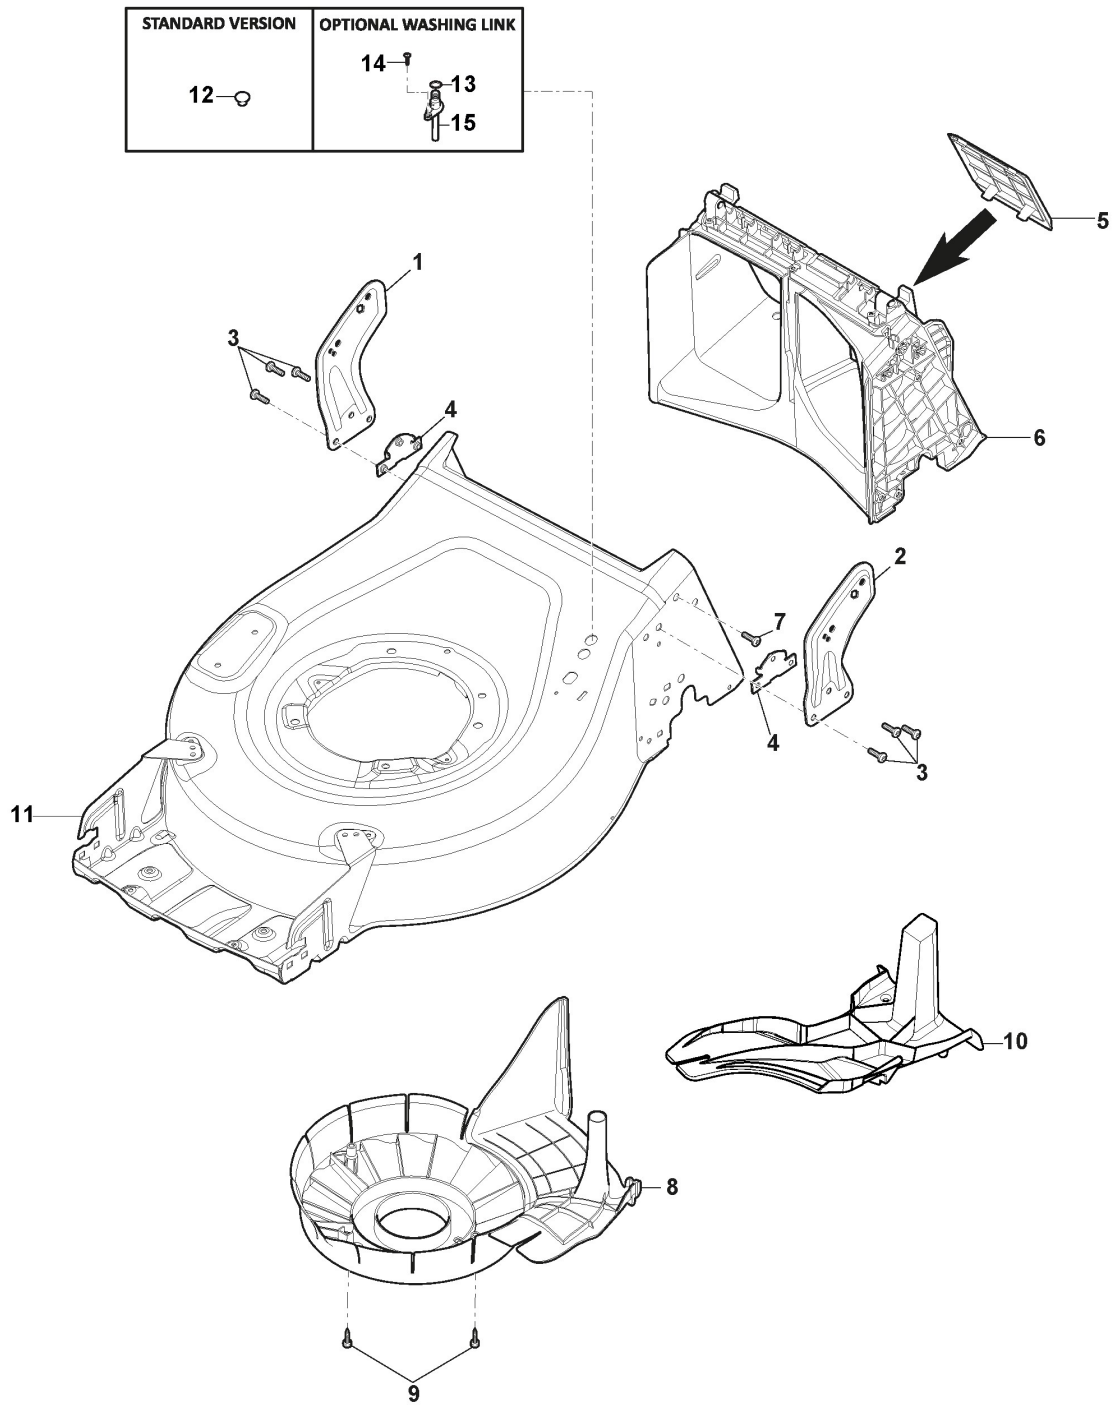

STIGA

COMBI 48 SEQ (2021)

2L0486548/ST1

Spare parts list Reservdelar Repuestos Ersatzteile Pièces détachées Reserve onderdelen Catalogo ricambi

- Use ST. S.p.A. Genuine Spare Parts specified in the parts list for repair and/or replacement.
- The contents described in the parts list may change due to improvement.
- The drawings of the spare parts are only indicative And might Not represent the part in question exactly.
- The indications "right" - "left" - "front" - "rear" refer to the position of the operator when using the machine.
- When placing orders of parts for repair And/Or replacement, make sure that the illustrated parts list Is the one applying to the machine's year of manufacture, as shown on the identification plate attached to the machine.

Deck

Ref.nr.	Antal	Komponentkode	Beskrivelse	Noter	From	Op til
1	1	381005235/2	Bracket-Rh	Grey Pearl		
2	1	381005237/2	Bracket-Lh	Grey Pearl		
3	6	112727802/0	Screw			
4	2	322545213/0	Plate			
5	1	322600310/0	Rear door	Only for Electric Start Engine with ION battery		
6	1	322108329/0	Rear Conveyor			
7	2	112728697/0	Screw			
8	1	322060242/2	Belt Protection	As Optional		
9	2	112728531/0	Screw	As Optional		
10	1	322140250/0	Mulching Deflector	As Optional		
11	1	381005035/0	Grey Deck	Side Discharge		
12	1	322820077/1	Cap			
13	1	119035000/0	Or Ring	NOT for battery models		
14	1	112728450/0	Screw	NOT for battery models		
15	1	322034002/0	Washing Connection	NOT for battery models		