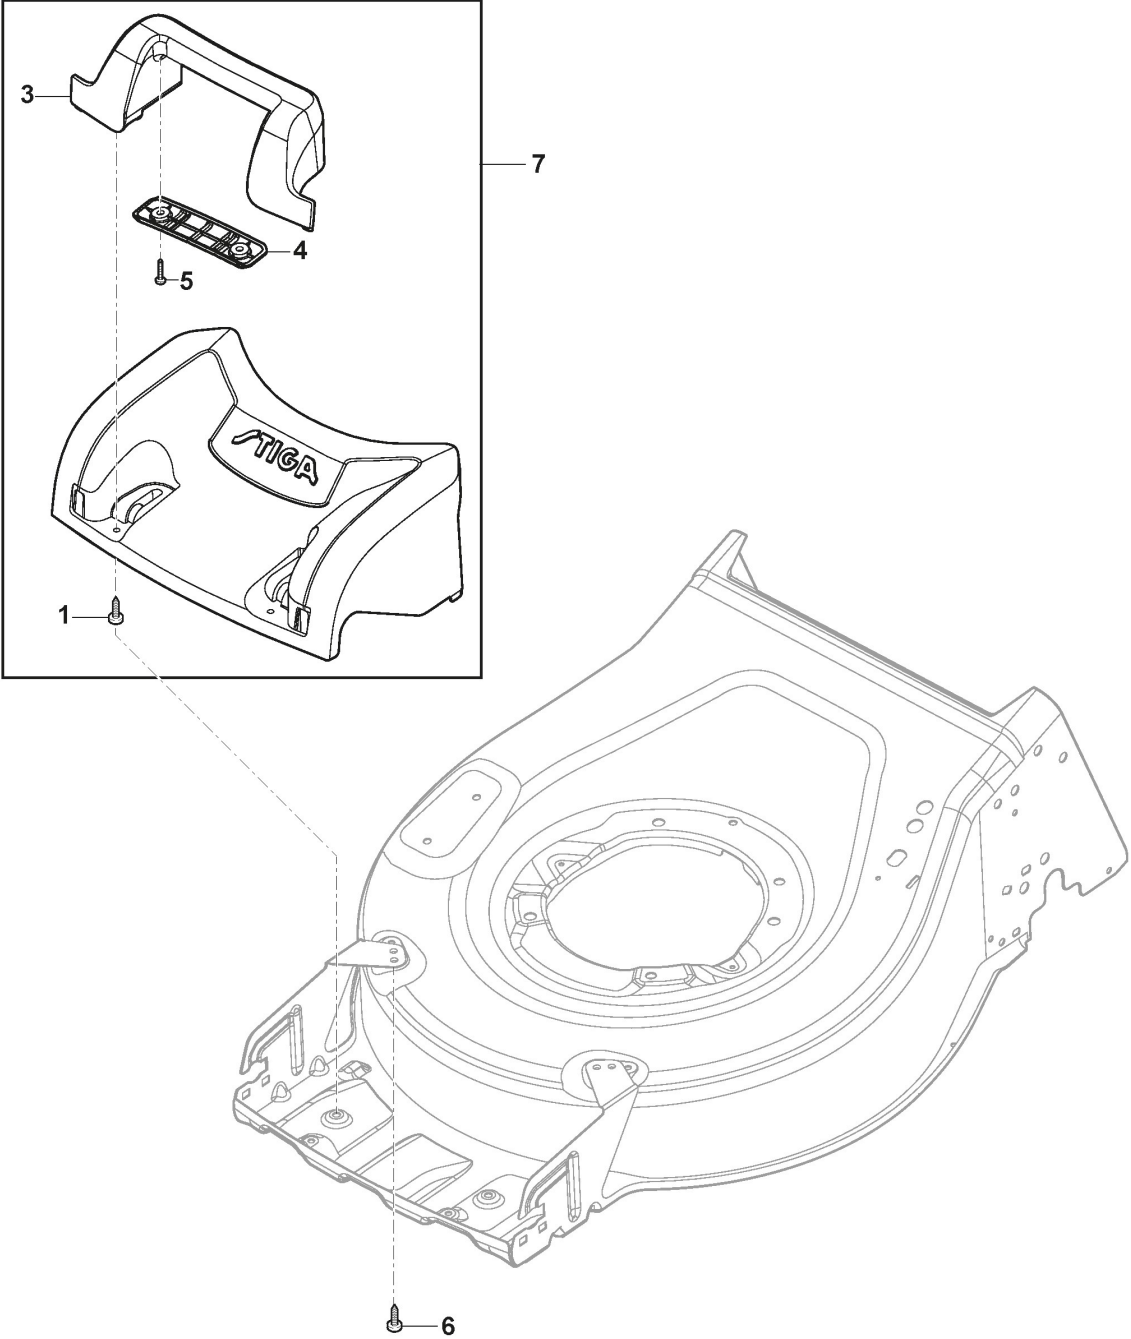

Mask

Ref.nr.	Antal	Komponentkode	Beskrivelse	Noter	From	Op til
1	2	112728689/0	Screw			
3	1	322393779/0	Handle			
4	1	322393756/0	Front Handle			
5	2	112728689/0	Screw			
6	2	112728702/0	Screw			
7	1	381390130/0	Plastic Frontal Assy, Grey NCS