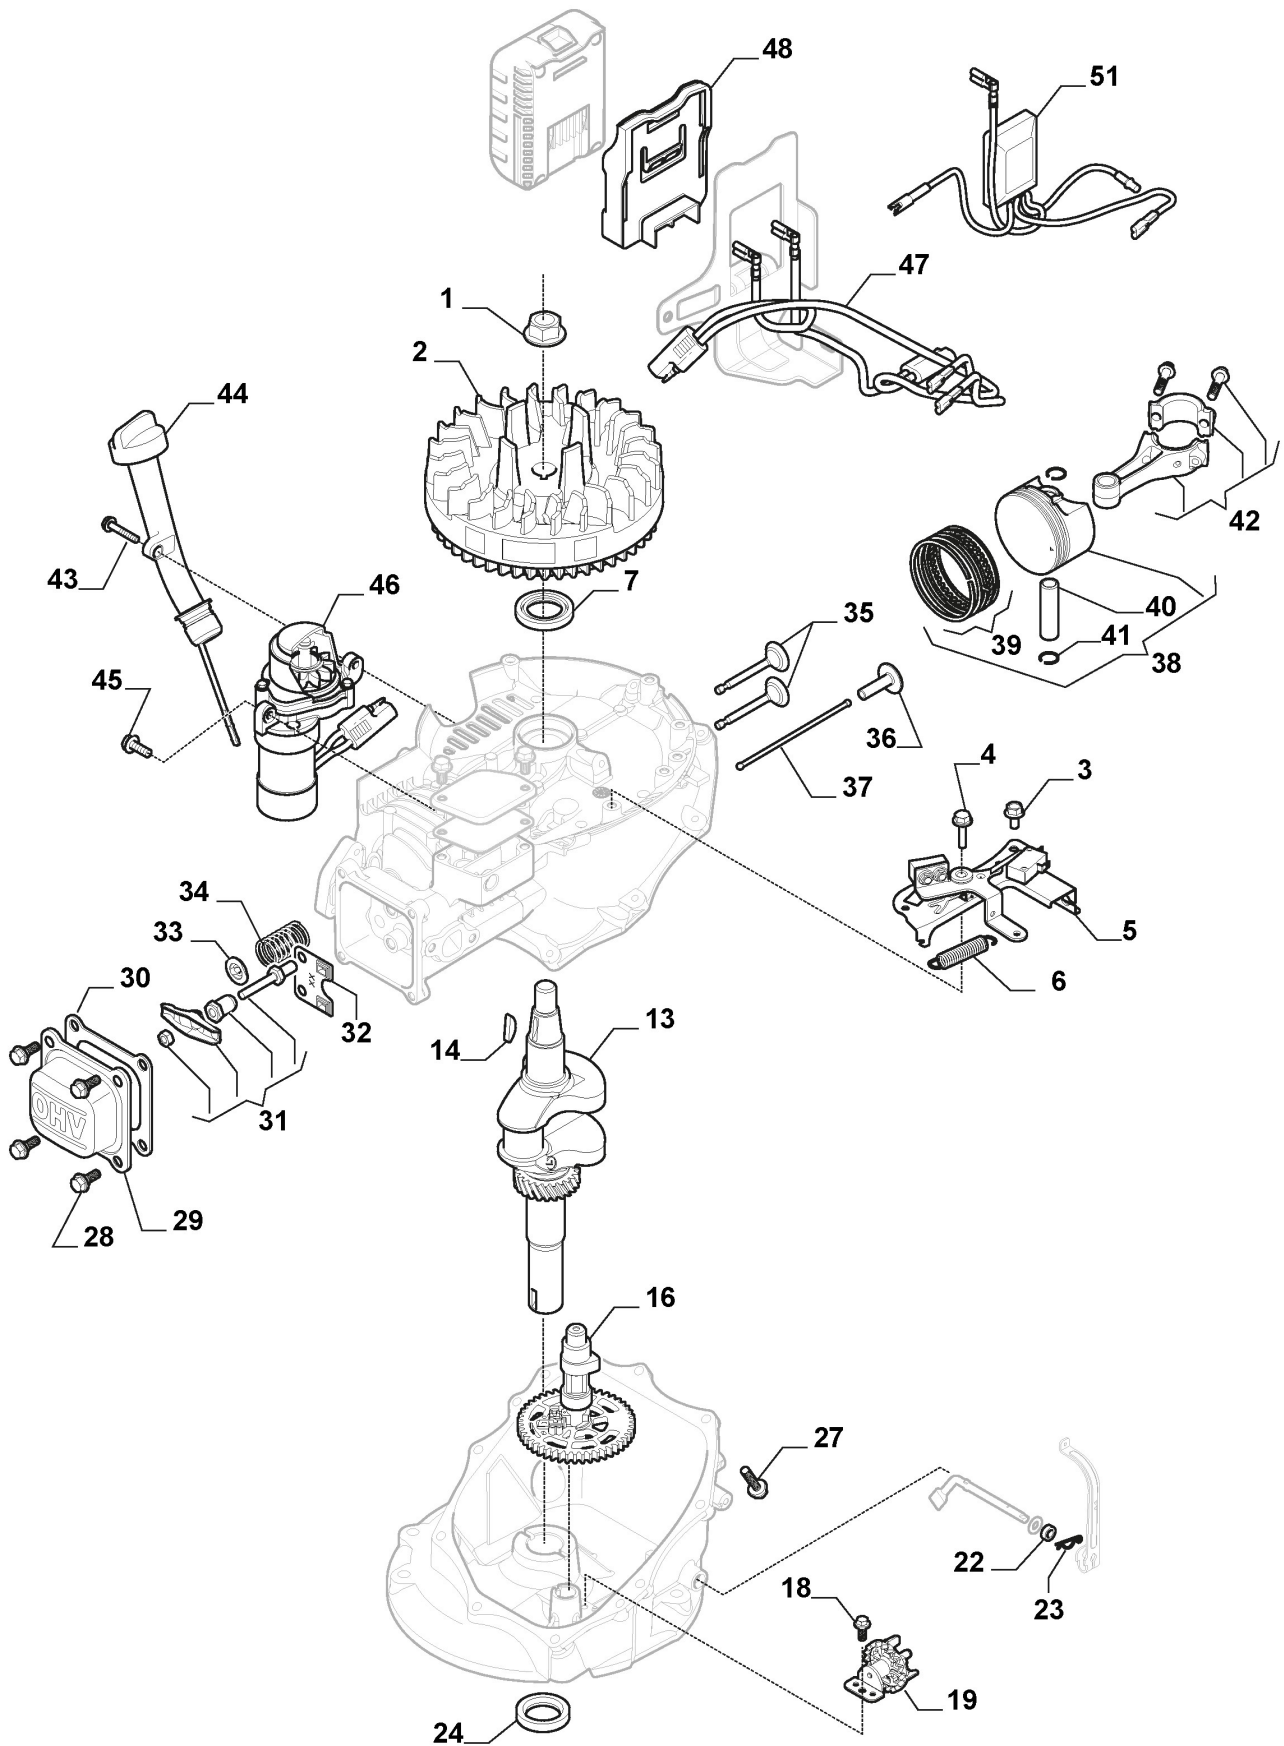

Engine - Piston, Crankshaft

Ref.nr.	Antal	Komponentkode	Beskrivelse	Noter	From	Op til
1	1	118550336/0	Nut			
2	1	118551470/0	Flywheel Ass.Y			
3	1	118551277/0	Bolt			
4	1	112791500/0	Screw			
5	1	118551521/0	Flywheel Brake/Stop Switch Assy			
6	1	118551522/0	Spring			
7	1	118550300/0	Oil Seal			
13	1	118551484/0	Crankshaft			
14	1	118550288/0	Woodruff Key			
16	1	118551448/0	Camshaft Assy			
18	1	112789000/0	Screw			
19	1	118551460/0	Speed Governor Assy			
22	1	118550935/0	Oil Seal			
23	1	118550856/0	Cotter Pin			
24	1	118550379/0	Oil Seal			
27	10	112791500/0	Screw			
28	4	118551276/0	Bolt			
29	1	118550891/0	Cover Comp., Head			
30	1	118550892/0	Packing Head Cover			
31	2	118550893/0	Valve Arm Set			
32	1	118550894/0	Plate			
33	2	118550895/0	Retainer			
34	2	118550896/0	Spring			
35	1	118550910/0	Valve Assy, Intake + Exhaust			
36	2	118551449/0	Valve Lifter			
37	2	118551251/0	Push Rod			
38	1	118551485/0	Piston ass.y			
39	1	118551445/0	Piston, Ring Set			
40	1	118550915/0	Piston Pin			
41	2	118550914/0	Washer, Piston Pin			
42	1	118551446/0	Connecting Rod Assy			
43	1	112791500/0	Screw			
44	1	118551444/0	Oil Filler Assy			
45	1	112791500/0	Screw			
46	1	118551471/0	Start Motor Assy			
47	1	118551472/0	Switch Wires			
48	1	118551477/0	Battery Holder			
51	1	118551524/0	Relay