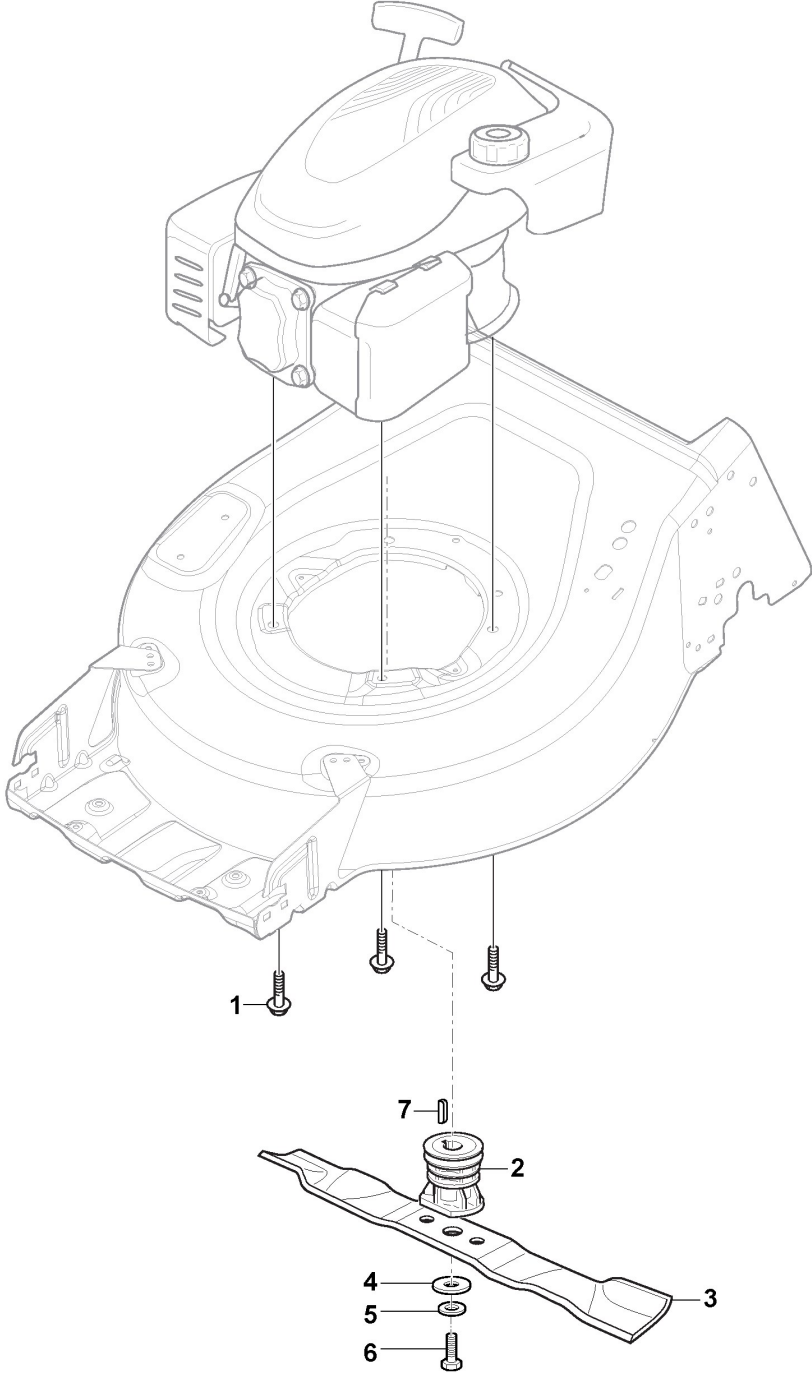

Electric Start Controls

Ref.nr.	Antal	Komponentkode	Beskrivelse	Noter	From	Op til
1	2	112728702/0	Screw			
2	1	133320022/0	Fastpoint Clamp Art.0384.Aa01			
3	1	322076570/1	Battery Safety Key			
4	1	381600406/0	Ignition Switch			

Wheel and Hub Cap

Ref.nr.	Antal	Komponentkode	Beskrivelse	Noter	From	Op til
1	2	381007416/2	Wheel	Only bearings NOT bushings		To S/N 19JA2WBH 009252
1	2	381007416/3	Wheel Ø 200	Only bearings NOT bushings	From S/N 19JA2WBH	
2	8	119216035/0	Bearing			
3	2	322110744/0	Hub Cap Grey			
4	4	112521350/0	Washer			
5	4	112155000/0	Nut			
6	2	381007417/3	Wheel Ø 280	Only bearings NOT bushings		
7	6	112728706/0	Screw			
8	2	322120115/0	Wheels Crown	Only for Self Propelled Models		
9	2	322110746/0	Hub Cap Grey			
10	2	322600145/0	Protection, Wheel	As Optional		
11	2	322600240/0	Protection, Wheel	Only for Self Propelled Models		
12	2	381007472/2	Wheel	Only bearings NOT bushings		

Ejection-Guard

Ref.nr.	Antal	Komponentkode	Beskrivelse	Noter	From	Op til
1	1	322108309/1	Rear Conveyor Assy			
2	1	381008161/1	Stone Guard Side Discharge Assy			
3	2	112727803/0	Screw			
4	1	322806659/0	Fulcrum Pin			
5	2	112154510/0	Nut			
6	2	118203853/0	Cap			
7	1	122450456/1	Spring			
8	1	122517869/1	Pin			
9	4	112604896/0	Crown Fastener			
10	1	122517876/0	Pin			
11	1	322783013/0	Safety Button			
12	1	122450493/0	Spring			