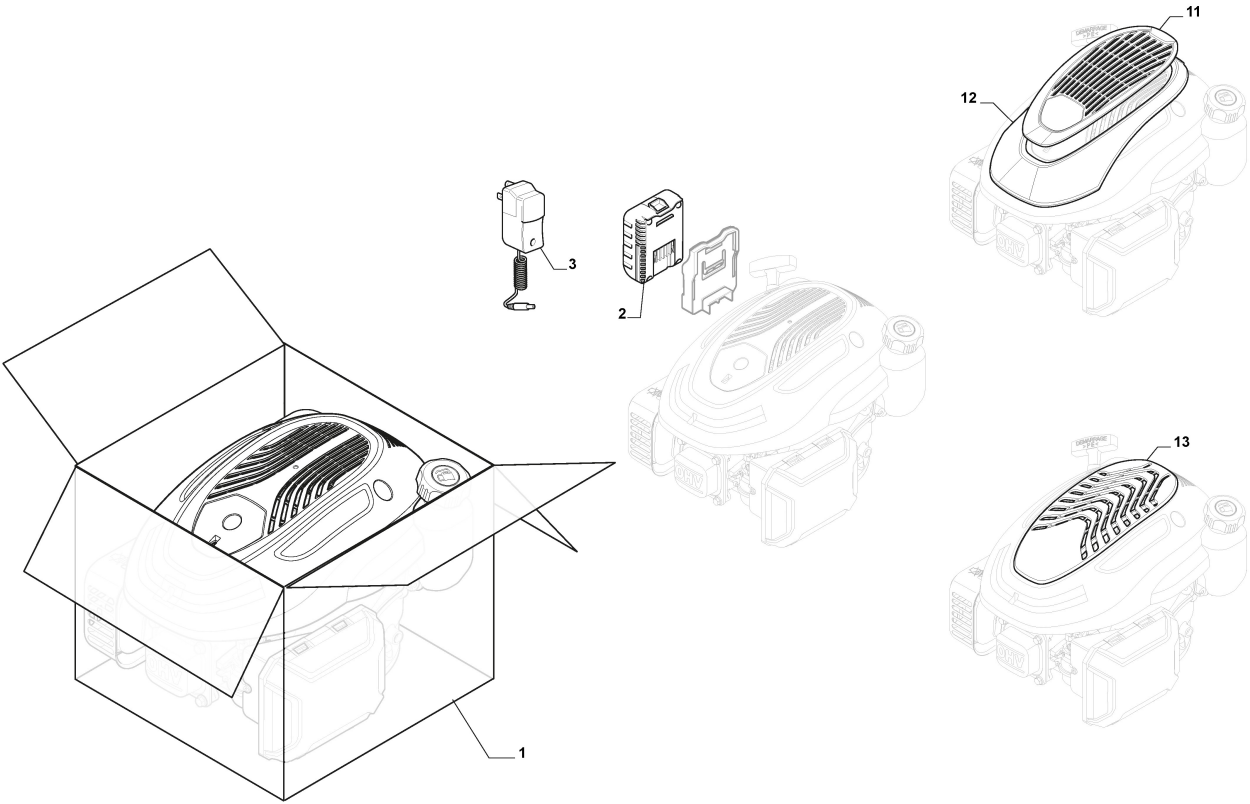

Engine, Engine Cover

Ref.nr.	Antal	Komponentkode	Beskrivelse	Noter	From	Op til
1	1	118551443/0	Engine Assembled			
2	1	118120062/0	Battery	replaced by 118552462/0		
2	1	118551476/0	Battery	replaced by 118552462/0		
2	1	118552462/0	Battery			
3	1	118204152/0	Battery Charger	replaced by 118204152/1		
3	1	118204152/1	Battery Charger			
3	1	118551478/0	Battery Charger	replaced by 118204152/1		
11	1	322055631/0	Grey Cover			
12	1	322055632/0	Hood, Yellow			
13	1	322055628/0	Grey Cover