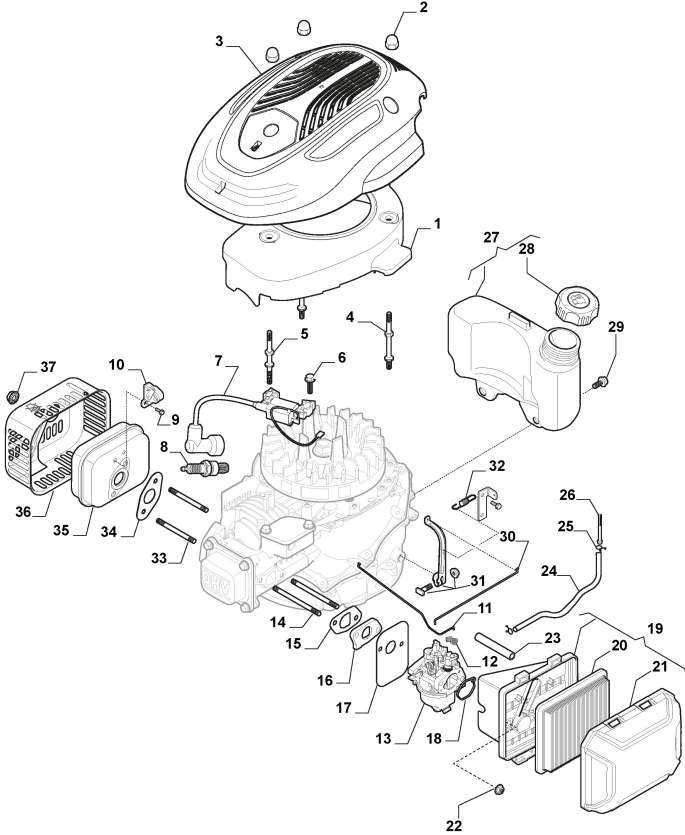

Engine - Carburettor, Tank

Ref.nr.	Antal	Komponentkode	Beskrivelse	Noter	From	Op til
1	1	118551788/0	Blower Housing			
2	3	112292102/0	Nut			
3	1	118551469/0	Starter Assy			
4	2	118550907/0	Pin			
5	1	118550906/0	Pin			
6	1	112791500/0	Screw			
7	1	118551474/0	Electronic Coil			
8	1	1111-9206-01	Spark Plug (Rc12Yc)			
9	2	112789000/0	Screw			
10	1	118551456/0	Choke Control			
11	1	118551459/0	Control Rod			
12	1	118551352/0	Retainer			
13	1	118551450/1	Carburettor			
14	2	118550930/0	Stud Bolt			
15	1	118550929/0	Gasket			
16	1	118550928/0	Insulator, Carburettor			
17	1	118550927/0	Gasket			
18	1	118551124/0	Gasket			
19	1	118551462/0	Air Cleaner Assy			
20	1	118550257/0	Air Filter			
21	1	118551463/0	Air Cleaner Cover			
22	2	112292102/0	Nut			
23	1	118551479/0	Breather Fuel Pipe			
24	1	118551480/0	Fuel Pipe			
25	2	118550918/0	Pipe Clip			
26	1	118550314/0	Fuel Filter			
27	1	118551452/0	Tank			
28	1	118551455/0	Fuel Cap			
29	2	112791400/0	Screw			
30	1	118551457/0	Governor Link			
31	1	118550933/0	Arm Governor			
32	1	118551458/0	Spring			
33	2	118550930/0	Stud Bolt			
34	1	118550898/0	Gasket, Muffler			
35	1	118551465/0	Muffler			
36	1	118551466/0	Muffler Guard			
37	2	118550806/0	Nut