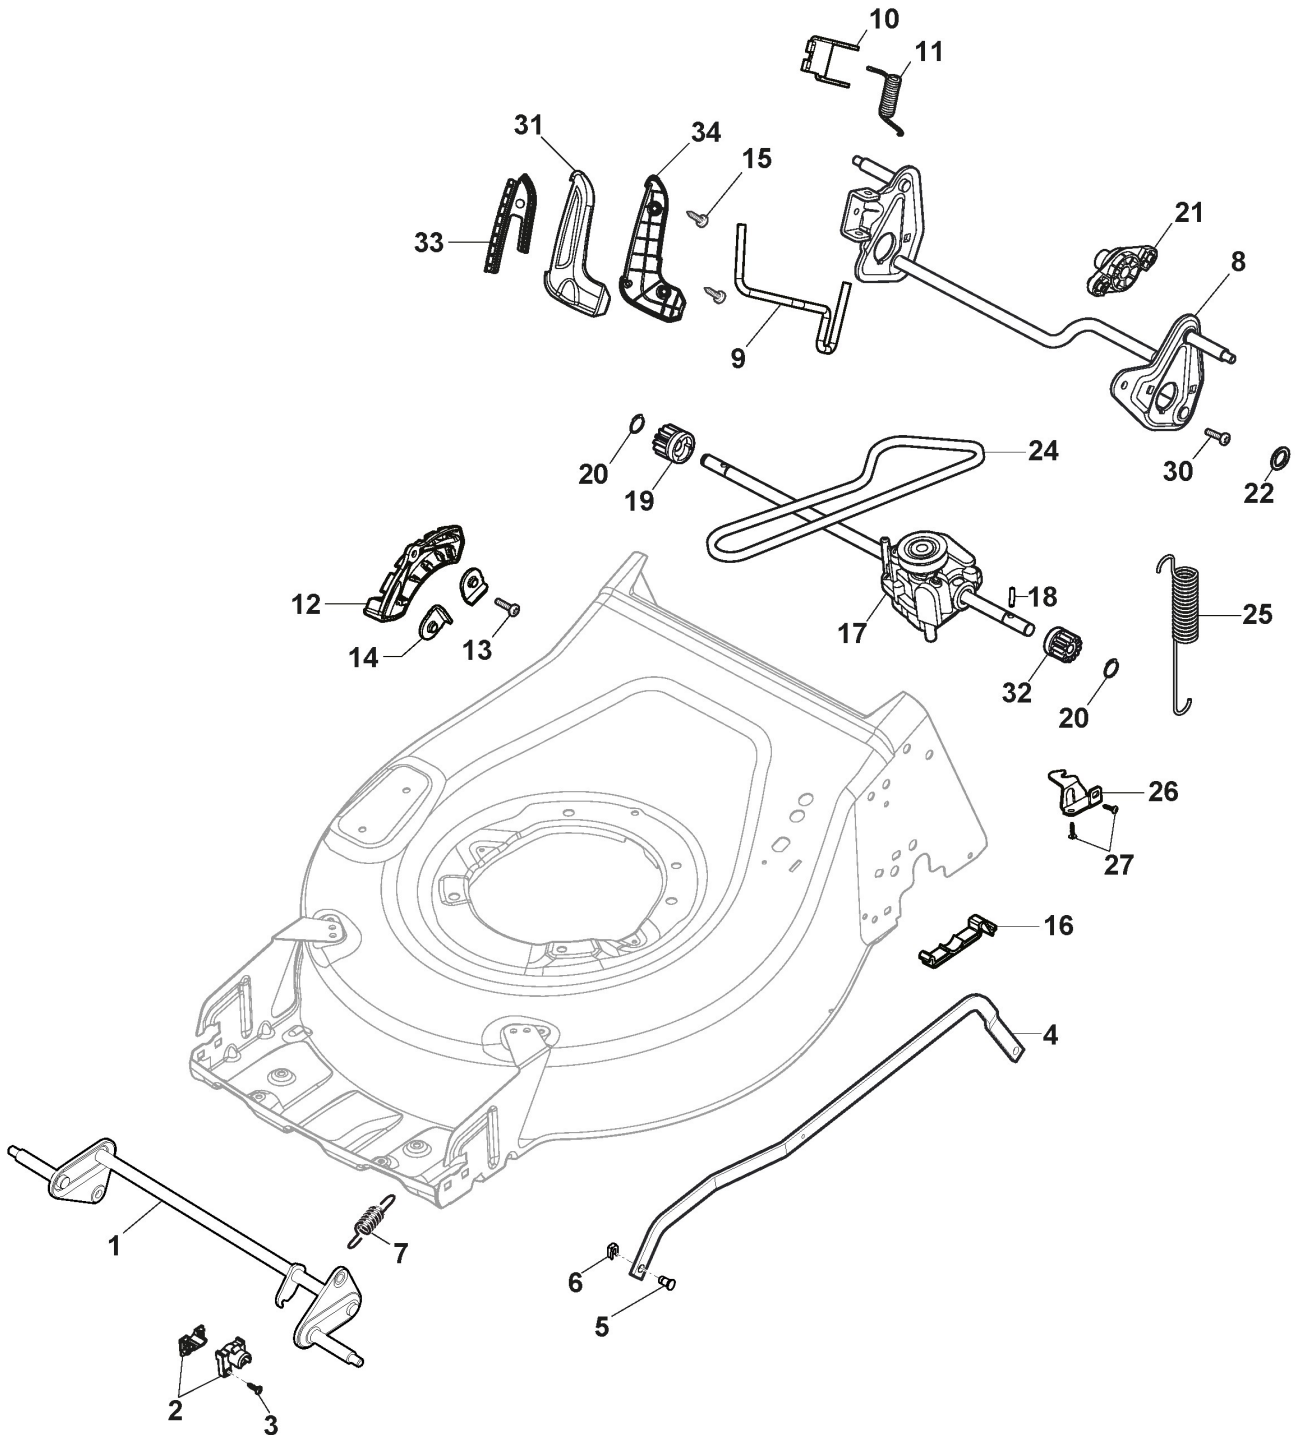

STIGA

COMBI 48 SEQ (2021)

2L0486548/ST1

Spare parts list Reservdelar Repuestos Ersatzteile Pièces détachées Reserve onderdelen Catalogo ricambi

- Use ST. S.p.A. Genuine Spare Parts specified in the parts list for repair and/or replacement.
- The contents described in the parts list may change due to improvement.
- The drawings of the spare parts are only indicative And might Not represent the part in question exactly.
- The indications "right" - "left" - "front" - "rear" refer to the position of the operator when using the machine.
- When placing orders of parts for repair And/Or replacement, make sure that the illustrated parts list Is the one applying to the machine's year of manufacture, as shown on the identification plate attached to the machine.

Deck

Ref.nr.	Antal	Komponentkode	Beskrivelse	Noter	From	Op til
1	1	381005235/2	Bracket-Rh	Grey Pearl		
2	1	381005237/2	Bracket-Lh	Grey Pearl		
3	6	112727802/0	Screw			
4	2	322545213/0	Plate			
5	1	322600310/0	Rear door	Only for Electric Start Engine with ION battery		
6	1	322108329/0	Rear Conveyor			
7	2	112728697/0	Screw			
8	1	322060242/2	Belt Protection	As Optional		
9	2	112728531/0	Screw	As Optional		
10	1	322140250/0	Mulching Deflector	As Optional		
11	1	381005035/0	Grey Deck	Side Discharge		
12	1	322820077/1	Cap			
13	1	119035000/0	Or Ring	NOT for battery models		
14	1	112728450/0	Screw	NOT for battery models		
15	1	322034002/0	Washing Connection	NOT for battery models		