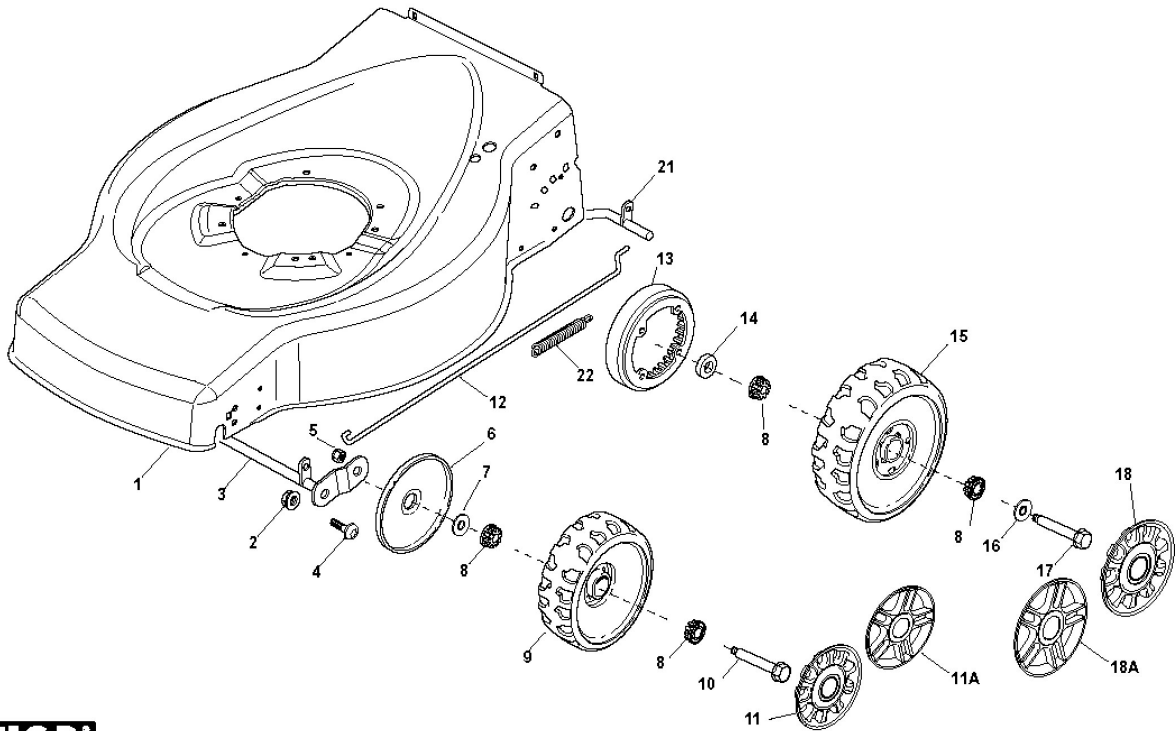

## Wheel Suspension

Ref.nr.	Antal	Komponentkode	Beskrivelse	Noter	From	Op til
1	1	381002542/0	Yellow Deck	46 cm		
1	1	381002553/0	Grey Deck	46 cm		
1	1	381003624/0	Yellow Deck	53 cm		
2	2	112155000/0	Nut			
2	2	122131750/0	Nut			
3	2	322735557/0	Sector, Height Adjustment			
3	1	381000153/0	Front Wheel Axle			
4	2	112760600/0	Screw			
4	2	381003306/0	Lever, Height Adjustment			
5	2	122131750/0	Nut			
5	2	322600170/0	Protection, Wheel			
6	2	122524324/0	Pin			
6	2	322600095/0	Protection, Wheel			
7	2	112155000/0	Nut			
7	2	122671651/0	Washer			
8	8	122034508/0	Bushing			
8	2	325670011/0	Antifriction Washer			
9	8	122034508/0	Bushing			
9	2	322686091/1	Wheel			
10	2	122524341/0	Pin			
10	2	322686091/1	Wheel			
11	2	122524341/0	Pin			
11	2	322110491/0	Hub Cap Grey			
11	2	322110593/0	Hub Cap Yellow			
12	1	122033317/0	Adjustment Rod	46 cm		
12	1	122033319/0	Adjustment Rod	53 cm		
12	2	322110593/0	Hub Cap Yellow			
13	2	322120109/0	Wheels Crown			
14	2	322170622/0	Spacer			
15	2	322686093/0	Wheel			
16	2	112523050/0	Washer			
17	2	112735599/0	Screw			
18	2	322110492/0	Hub Cap Grey			
18	2	322110594/0	Hub Cap Yellow			
19	4	122675100/0	Washer			
20	8	122122200/0	Bearing			
21	1	122033393/0	Rear Wheel Axle			
21	1	381000159/0	Rear Wheel Axle			
22	2	112530150/0	Spring Washer			
22	1	122446186/0	Spring			