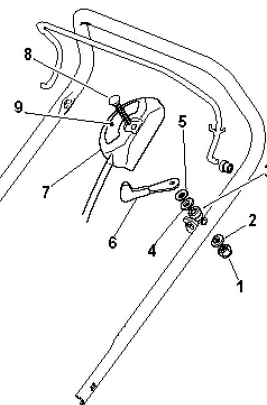

## Handle Controls

Ref.nr.	Antal	Komponentkode	Beskrivelse	Noter	From	Op til
1	1	112291000/0	Nut			
1	4	112760605/0	Screw			
1	1	381006863/0	Handle, Upper Part			
1	1	381007024/0	Handle, Upper Part			
2	4	112521350/0	Washer			
2	1	112581500/0	Grower			
2	1	181000616/1	Cable, Thread Engine Brake	46 cm, GGP 160cc		
2	1	181000616/1	Cable, Thread Engine Brake	46 cm, GGP 140cc		
2	1	181000760/0	Cable, Thread Engine Brake	53 cm, GGP 160cc		
2	1	181000761/0	Cable, Thread Engine Brake	53 cm, B&S 450-500		
3	1	122171005/0	Spacer			
3	1	181003291/3	Lever, Engine Brake			
3	1	381006570/0	Handle Lower Part	46 cm		
3	1	381006686/0	Handle Lower Part	53 cm		
4	1	112521360/0	Washer			
4	2	122041966/0	Bushing			
4	1	181003801/1	Guide Spring			
5	1	112508100/0	Cup Spring			
5	1	122291050/0	Handgrip Black			
5	2	122680006/1	Washer			
6	2	322041965/1	Bushing			
6	2	322399804/1	Knob			
6	1	381007220/0	Throttle Lever	B&S 450-500 series		
6	1	381007220/0	Throttle Lever	ST. 150cc		
6	1	381007279/1	Throttle Lever	Honda		
6	1	381007279/1	Throttle Lever	ST. 140, 160, 196cc		
6	1	381007279/1	Throttle Lever	B&S 625-675-700 serie		
7	2	112293200/0	Nut			
7	1	181003288/1	Driving Lever			
7	1	481007080/0	Throttle Cable			
8	1	112815000/0	Screw			
8	1	112819201/0	Screw			
8	1	381000778/0	Cable Rear Drive			
9	1	114356702/0	Throttle Label	ST., Honda		
9	1	114356703/0	Throttle Label	B&S		
9	1	381008648/1	Outfit, Screws			
11	1	322722801/0	Starting Block Outer Half-Bearing			
12	1	322722800/0	Starting Block Inner Half-Bearing			
13	1	118450050/0	Starting Block			
14	2	112728300/0	Screw			
15	1	112728691/0	Screw			
16	1	118204120/0	Battery Charger			
16	1	118204121/0	Battery Charger	UK		
17	1	122063002/2	Harness			
18	1	118120053/0	Battery			
19	1	112728691/0	Screw			
20	1	322109533/0	Battery Holder			