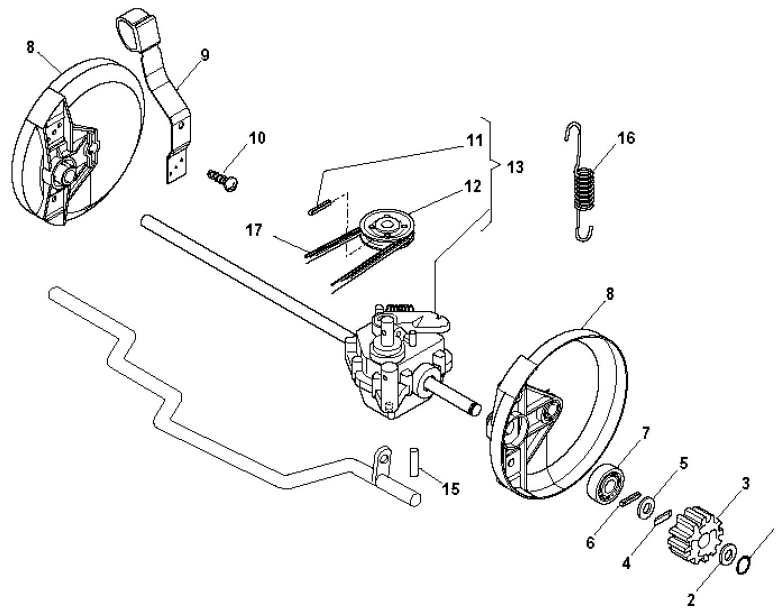

A

Transmission

Ref.nr.	Antal	Komponentkode	Beskrivelse	Noter	From	Op til
1	2	112608520/0	Seeger			
2	2	322160520/0	Dust Cover Disc			
3	2	122570125/0	Pinion			
4	2	122076645/0	Key			
5	2	322160520/0	Dust Cover Disc			
6	2	112622620/0	Pin			
7	2	122122202/0	Bearing			
8	2	322600106/1	Protection, Wheel			
9	1	381003303/0	Lever, Height Adjustment			
10	2	112728689/0	Screw			
11	1	112713801/0	Dowel			
12	1	122601909/0	Pulley			
13	1	181003093/1	Gear Box	Inkl. pos 11-12		
15	2	122753001/0	Pin			
16	1	122450438/0	Spring			
17	1	135063750/0	Belt	46 cm		
17	1	135064100/0	Belt	53 cm