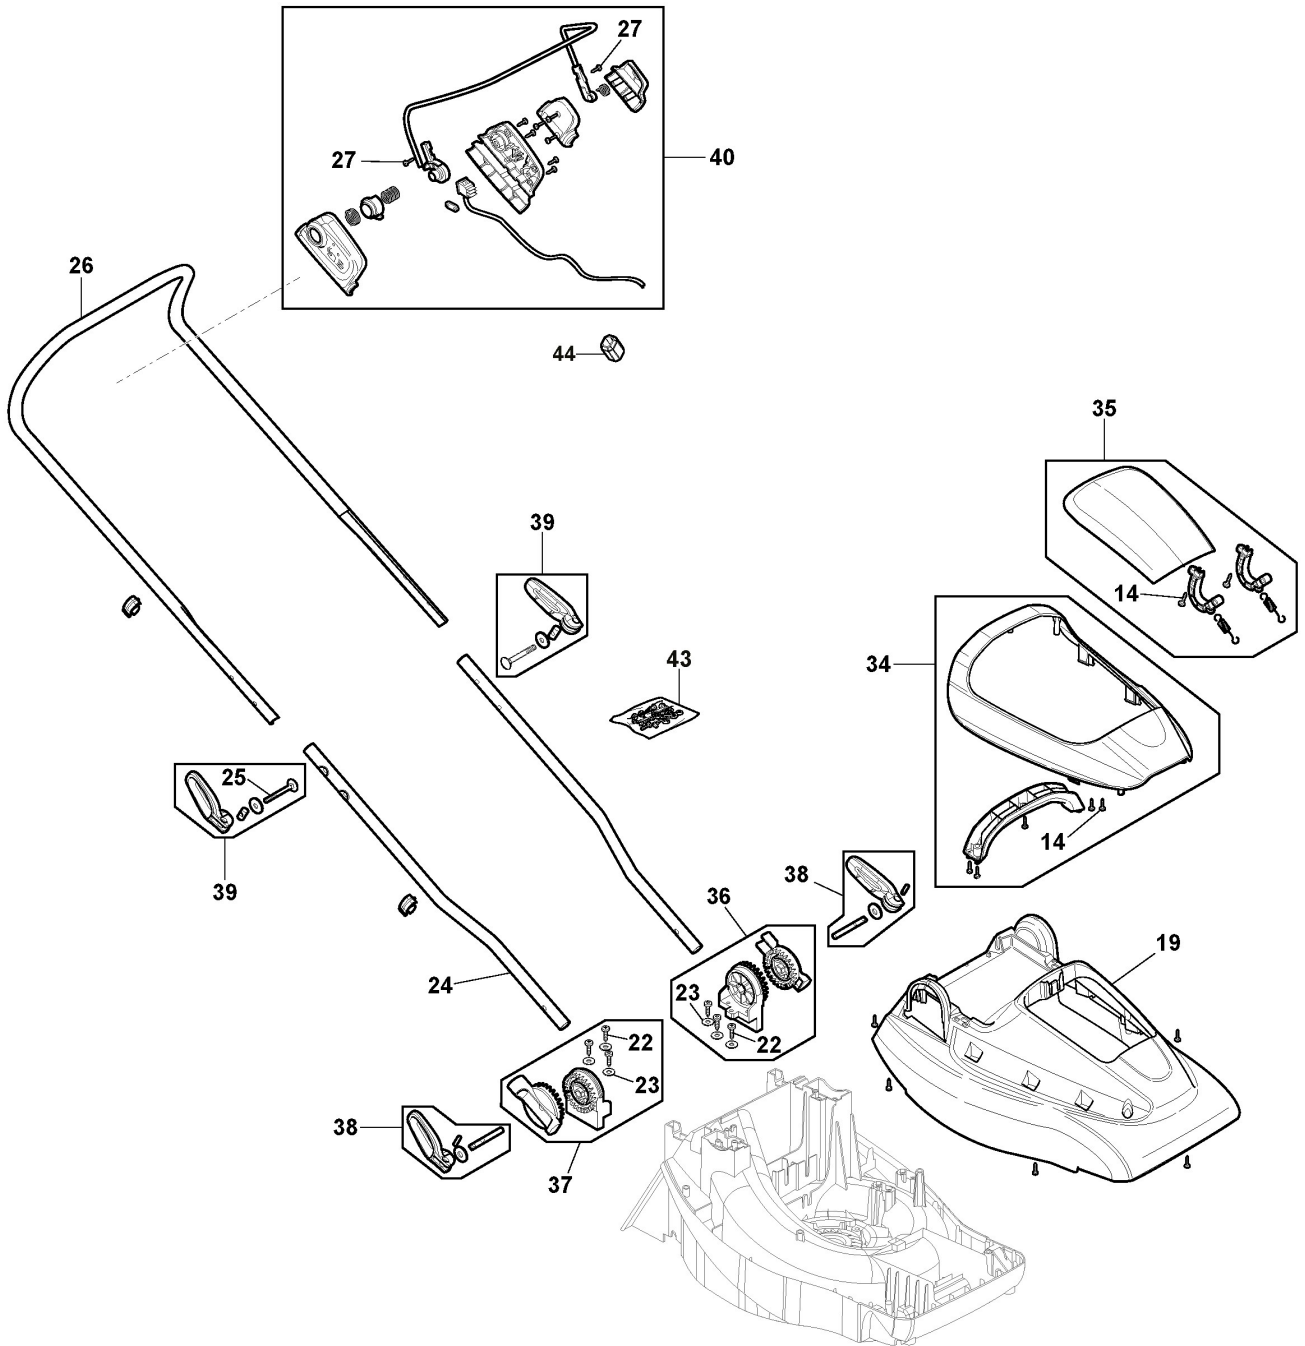

STIGA

Collector 140e Kit (2023)

291382068/ST2

Spare parts list
Reservdelar
Repuestos
Ersatzteile
Pièces détachées
Reserve onderdelen
Catalogo ricambi

- Use ST. S.p.A. Genuine Spare Parts specified in the parts list for repair and/or replacement.
- The contents described in the parts list may change due to improvement.
- The drawings of the spare parts are only indicative And might Not represent the part in question exactly.
- The indications "right" - "left" - "front" - "rear" refer to the position of the operator when using the machine.
- When placing orders of parts for repair And/Or replacement, make sure that the illustrated parts list Is the one applying to the machine's year of manufacture, as shown on the identification plate attached to the machine.

Wheels, Blade, Motor, Grasscatcher

Ref.nr.	Antal	Komponentkode	Beskrivelse	Noter	From	Op til
1	1	118811089/0	Blade Bolt			
2	1	112585100/0	Washer			
3	1	118811210/0	Blade			
4	1	118811091/0	Blade Hub			
5	1	118811178/0	Electric Motor			
6	2	118811093/0	Hub Cap			
7	2	118811087/0	Wheel			
8	1	118811211/0	Front axle			
9	6	118811180/0	Plate			
10	8	124487995/0	Cotter Pin			
11	2	118811181/0	Hub Cap			
12	2	118811182/0	Wheel			
13	1	118811212/0	Rear axle			
14	30	112728099/1	Screw			
15	1	118811213/0	Conveyor			
16	1	118811185/0	Height Adjustment Lever			
17	1	112726389/0	Screw			
18	1	118811186/0	PCB Board			
20	1	118811188/0	Battery Housing			
21	1	118811099/0	Safety Key			
28	1	118811215/0	Grasscatcher Handle Kit			
29	1	118811235/0	Grasscatcher Upper Part			
30	1	118811236/0	Fabric Box			
31	1	118811237/0	Grasscatcher Frame			
32	1	118811217/0	Height Adj Levers Kit			
33	1	118811218/0	Height Adj Plate Kit			
41	1	118811221/0	Stoneguard Assy			
42	1	118811232/0	Battery Connection Assy			