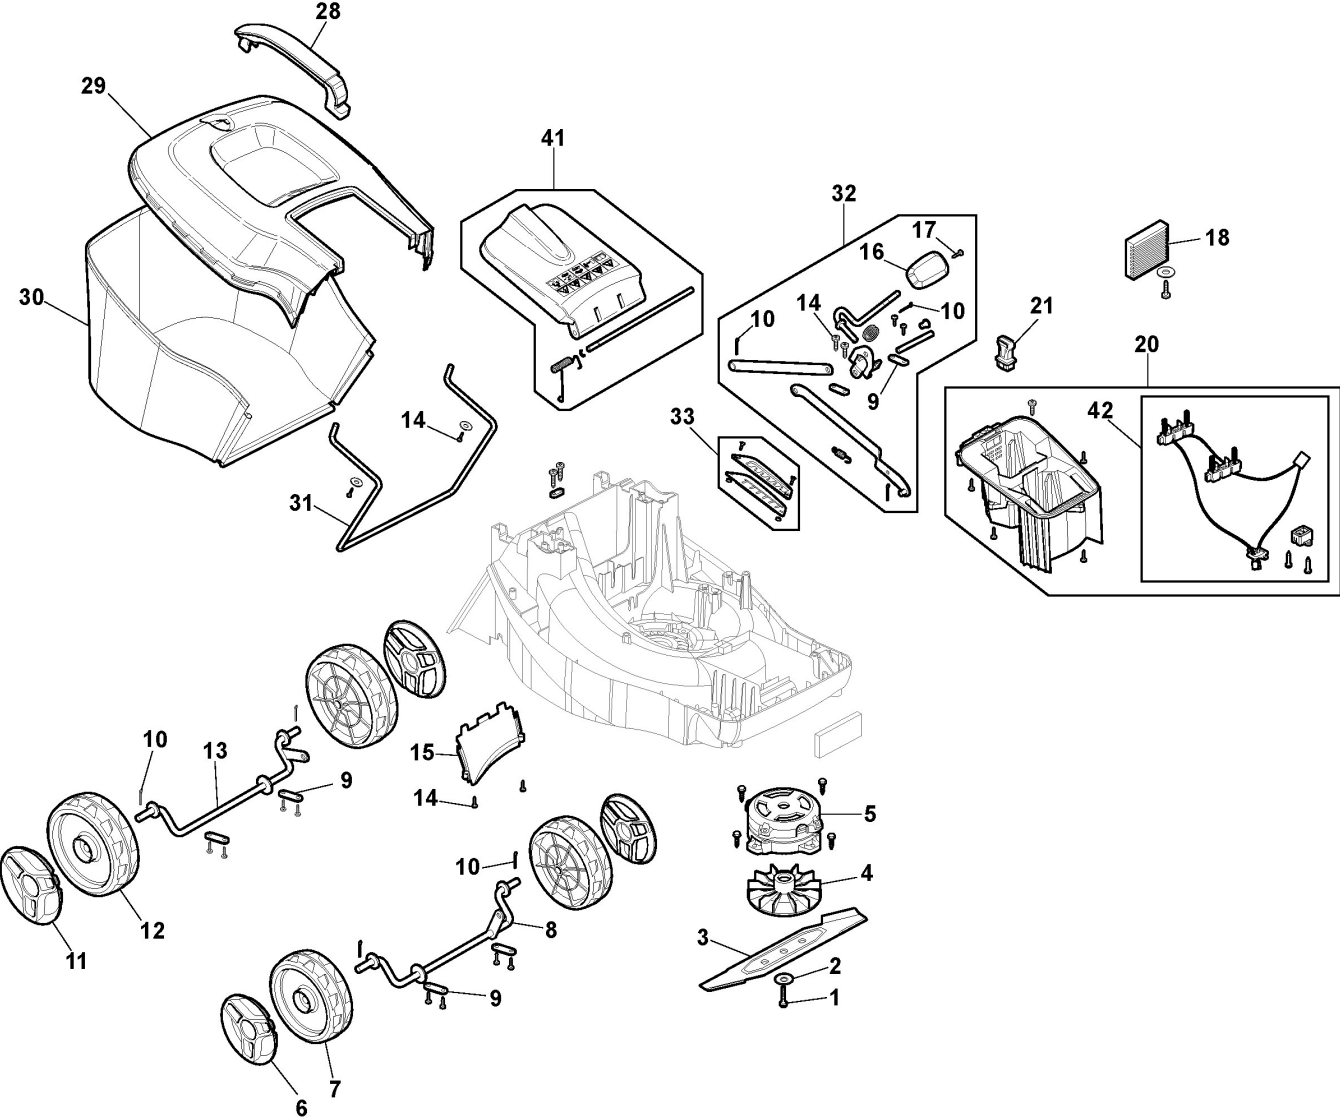

STIGA

Collector 140e Kit (2023)

291382068/ST2

Spare parts list
Reservdelar
Repuestos
Ersatzteile
Pièces détachées
Reserve onderdelen
Catalogo ricambi

- Use ST. S.p.A. Genuine Spare Parts specified in the parts list for repair and/or replacement.
- The contents described in the parts list may change due to improvement.
- The drawings of the spare parts are only indicative And might Not represent the part in question exactly.
- The indications "right" - "left" - "front" - "rear" refer to the position of the operator when using the machine.
- When placing orders of parts for repair And/Or replacement, make sure that the illustrated parts list Is the one applying to the machine's year of manufacture, as shown on the identification plate attached to the machine.

Wheels, Blade, Motor, Grasscatcher

Ref.nr.	Antal	Komponentkode	Beskrivelse	Noter	From	Op til
1	1	118811089/0	Blade Bolt			
2	1	112585100/0	Washer			
3	1	118811210/0	Blade			
4	1	118811091/0	Blade Hub			
5	1	118811178/0	Electric Motor			
6	2	118811093/0	Hub Cap			
7	2	118811087/0	Wheel			
8	1	118811211/0	Front axle			
9	6	118811180/0	Plate			
10	8	124487995/0	Cotter Pin			
11	2	118811181/0	Hub Cap			
12	2	118811182/0	Wheel			
13	1	118811212/0	Rear axle			
14	30	112728099/1	Screw			
15	1	118811213/0	Conveyor			
16	1	118811185/0	Height Adjustment Lever			
17	1	112726389/0	Screw			
18	1	118811186/0	PCB Board			
20	1	118811188/0	Battery Housing			
21	1	118811099/0	Safety Key			
28	1	118811215/0	Grasscatcher Handle Kit			
29	1	118811235/0	Grasscatcher Upper Part			
30	1	118811236/0	Fabric Box			
31	1	118811237/0	Grasscatcher Frame			
32	1	118811217/0	Height Adj Levers Kit			
33	1	118811218/0	Height Adj Plate Kit			
41	1	118811221/0	Stoneguard Assy			
42	1	118811232/0	Battery Connection Assy			