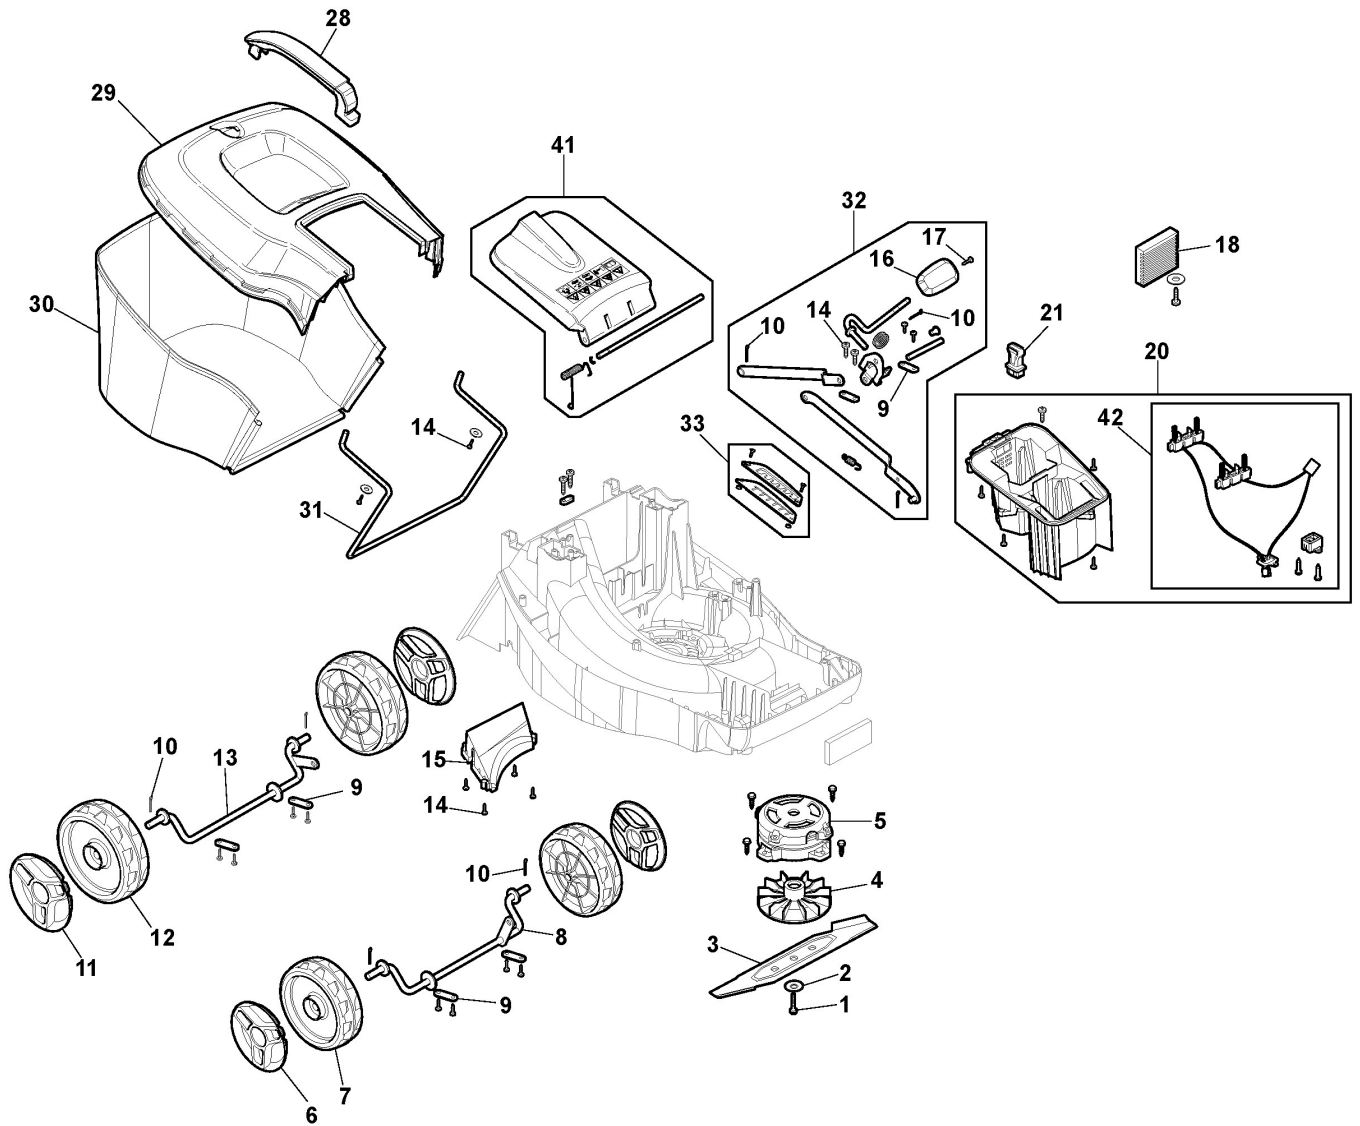

## COLLECTOR 136 AE Kit (2021)

291342068/ST1

### Spare parts list Reservdelar Repuestos Ersatzteile Pièces détachées Reserve onderdelen Catalogo ricambi

- Use ST. S.p.A. Genuine Spare Parts specified in the parts list for repair and/or replacement.
- The contents described in the parts list may change due to improvement.
- The drawings of the spare parts are only indicative And might Not represent the part in question exactly.
- The indications "right" - "left" - "front" - "rear" refer to the position of the operator when using the machine.
- When placing orders of parts for repair And/Or replacement, make sure that the illustrated parts list Is the one applying to the machine's year of manufacture, as shown on the identification plate attached to the machine.

# Wheels, Blade, Motor, Grasscatcher

Ref.nr.	Antal	Komponentkode	Beskrivelse	Noter	From	Op til
1	1	118811089/0	Blade Bolt			
2	1	112585100/0	Washer			
3	1	118811177/0	Blade			
4	1	118811091/0	Blade Hub			
5	1	118811178/0	Electric Motor			
6	2	118811093/0	Hub Cap			
7	2	118811087/0	Wheel			
8	1	118811179/0	Front axle			
9	6	118811180/0	Plate			
10	8	124487995/0	Cotter Pin			
11	2	118811181/0	Hub Cap			
12	2	118811182/0	Wheel			
13	1	118811183/0	Rear axle			
14	30	112728099/1	Screw			
15	1	118811184/0	Conveyor			
16	1	118811185/0	Height Adjustment Lever			
17	1	112726389/0	Screw			
18	1	118811186/0	PCB Board			
20	1	118811188/0	Battery Housing			
21	1	118811099/0	Safety Key			
28	1	118811192/0	Grasscatcher Handle Kit			
29	1	118811228/0	Grasscatcher Upper Part			
30	1	118811229/0	Fabric Box			
31	1	118811230/0	Grasscatcher Frame			
32	1	118811196/0	Height Adj Levers Kit			
33	1	118811197/0	Height Adj Plate Kit			
41	1	118811205/0	Stoneguard Assy			
42	1	118811232/0	Battery Connection Assy			