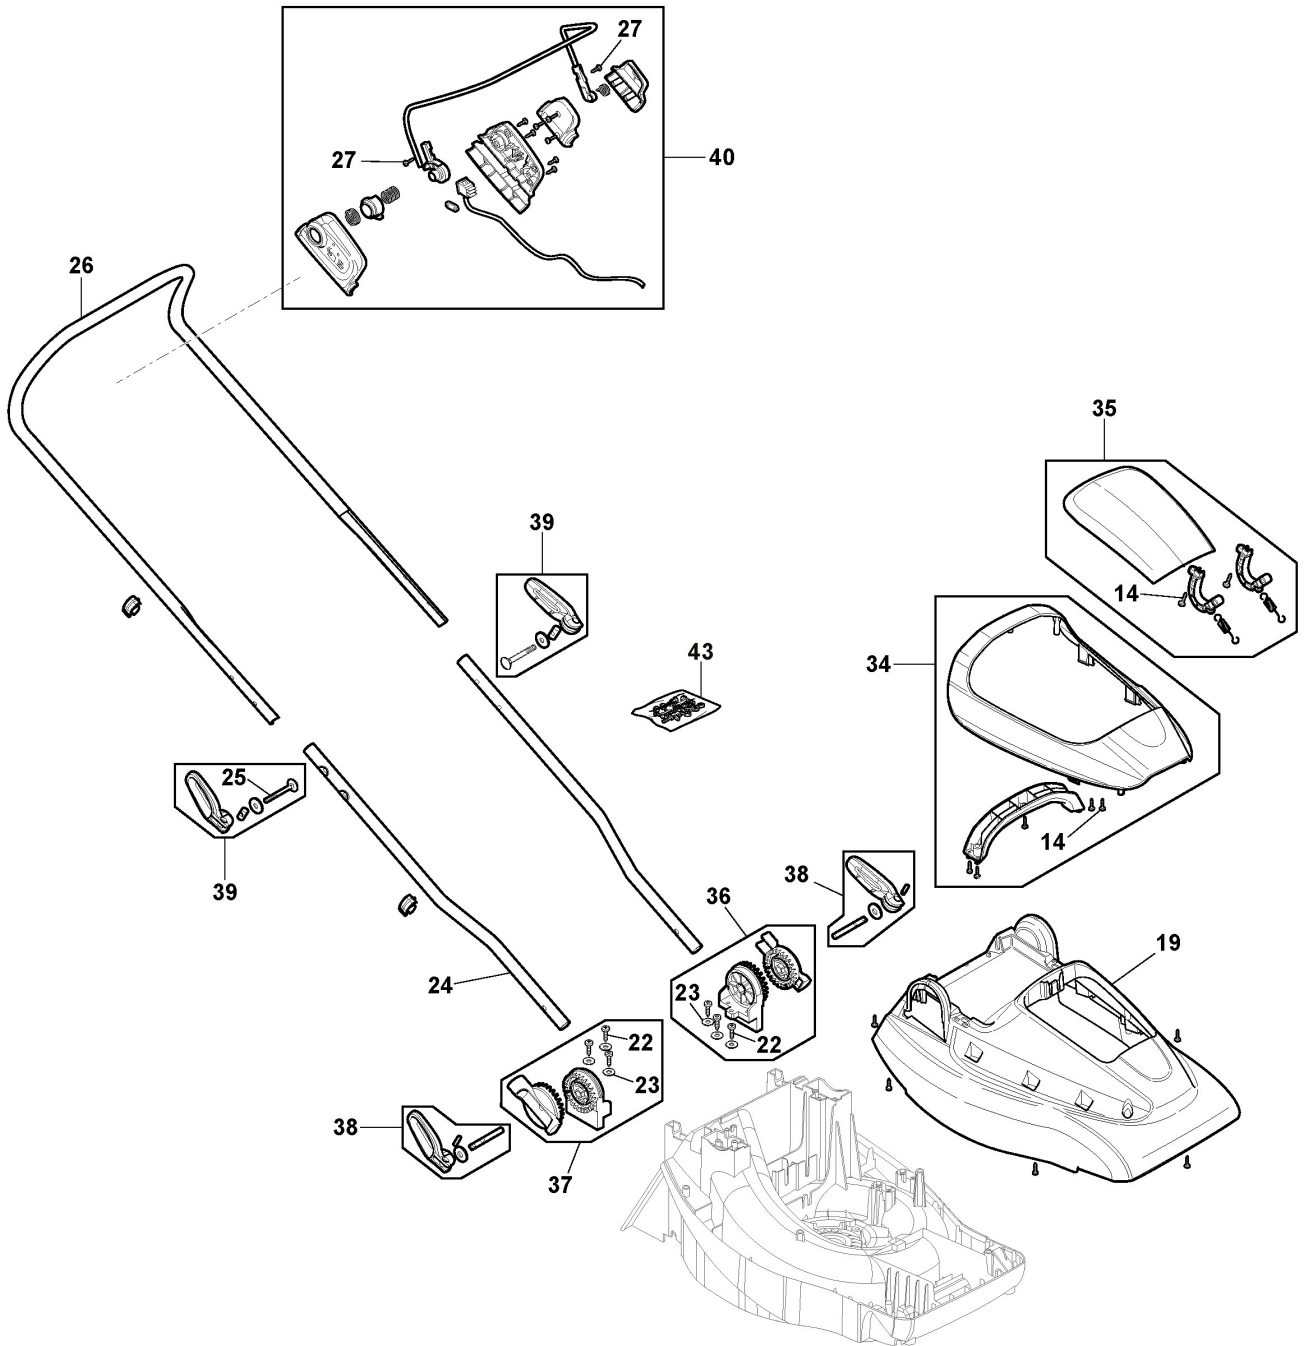

### Spare parts list Reservdelar Repuestos Ersatzteile Pièces détachées Reserve onderdelen Catalogo ricambi

- Use ST. S.p.A. Genuine Spare Parts specified in the parts list for repair and/or replacement.
- The contents described in the parts list may change due to improvement.
- The drawings of the spare parts are only indicative And might Not represent the part in question exactly.
- The indications "right" - "left" - "front" - "rear" refer to the position of the operator when using the machine.
- When placing orders of parts for repair And/Or replacement, make sure that the illustrated parts list Is the one applying to the machine's year of manufacture, as shown on the identification plate attached to the machine.

## Handle

Ref.nr.	Antal	Komponentkode	Beskrivelse	Noter	From	Op til
14	20	112728099/1	Screw			
19	1	118811187/0	Aesthetic Covers Kit			
22	6	112728535/0	Screw			
23	6	2312150	Washer			
24	2	118811189/0	Lower handle			
25	2	112815255/0	Cup Square Bolt M6X20			
26	1	118811190/0	Upper Handle			
27	2	112727810/0	Screw			
34	1	118811198/0	Aesthetic Covers Kit			
35	1	118811199/0	Battery Cover Kit			
36	1	118811200/0	Left Handle Joint Kit			
37	1	118811201/0	Right Handle Joint Kit			
38	1	118811202/0	Lower Handle Knob Kit			
39	1	118811203/0	Upper Handle Knob Kit			
40	1	118811204/0	Dead Hand Switch Kit			
43	1	118811368/0	Handle Knobs Kit	Includes 2x pos. 38, 39 + Cable Clamp		