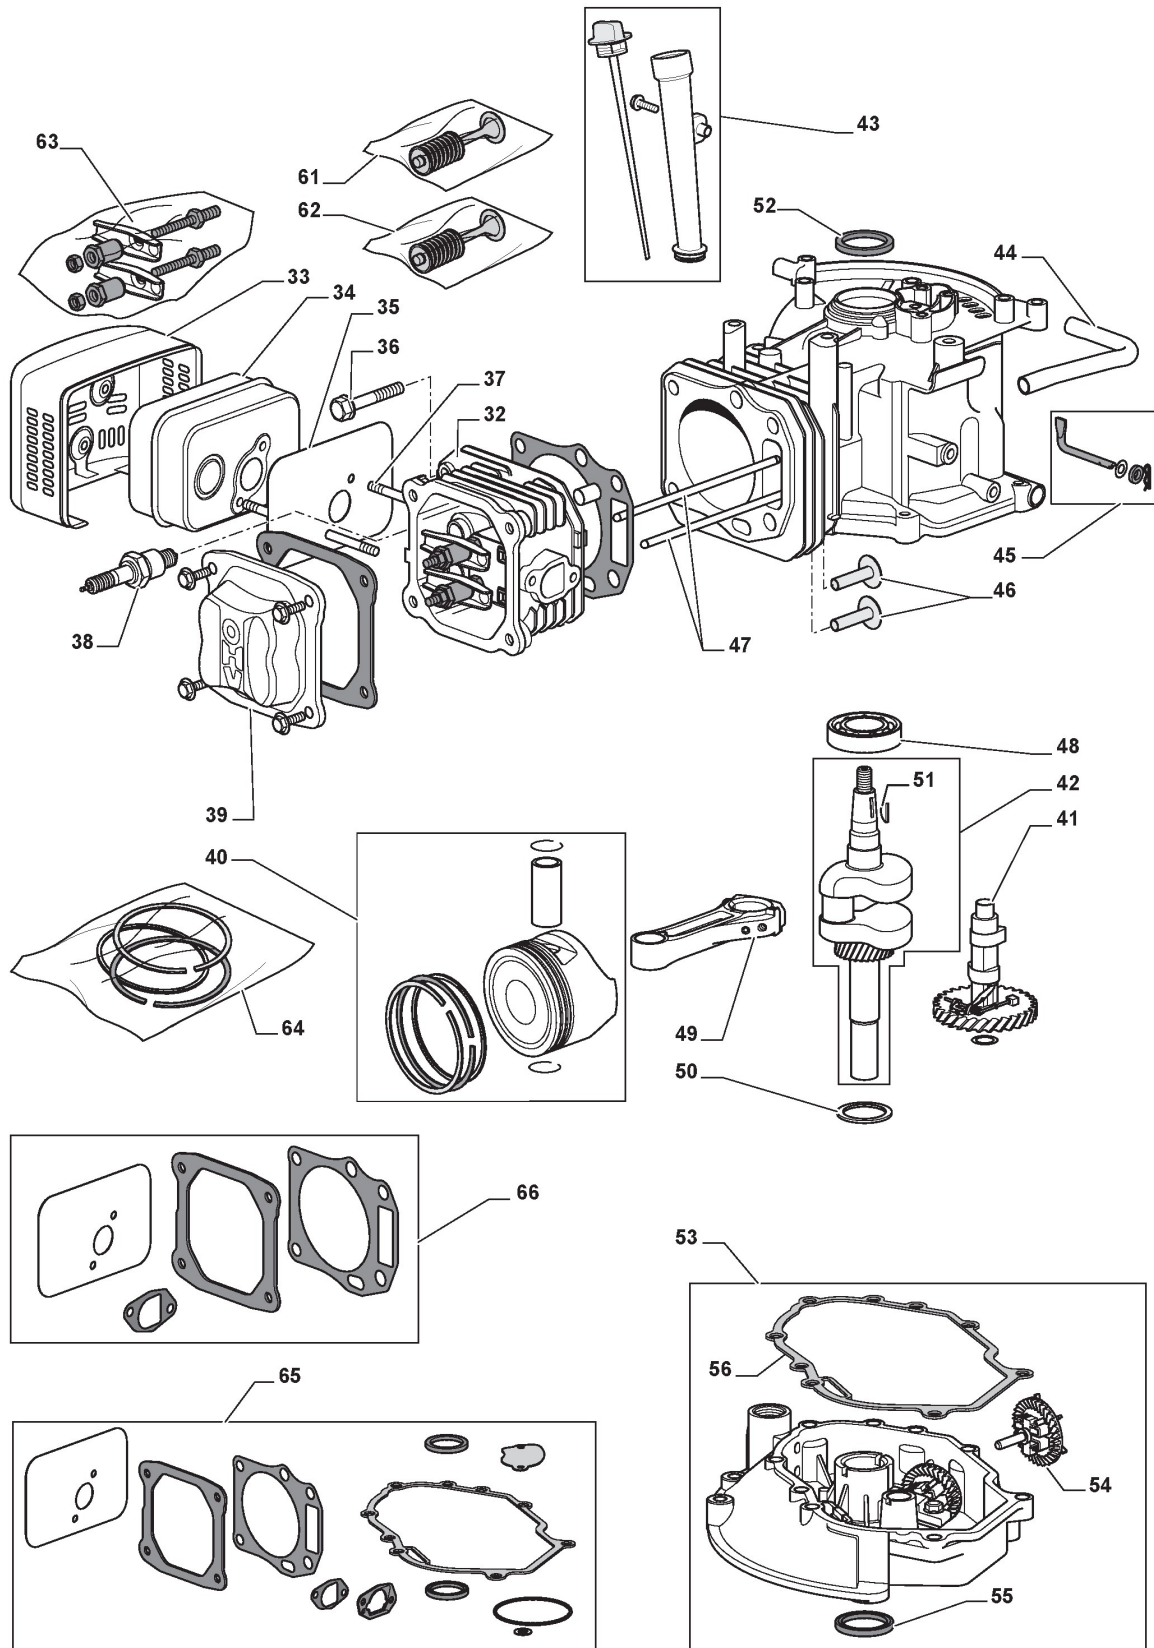

Engine - ST. WBE0701

Ref.nr.	Antal	Komponentkode	Beskrivelse	Noter	From	Op til
32	1	118550244/0	Cylinder Head Assy			
33	1	118550268/1	Muffler Guard			
34	1	118550269/0	Muffler			
35	1	118550270/0	Muffler Gasket			
36	4	118550297/0	Screw			
37	2	118550298/0	Stud Bolt			
38	1	9400-0244-00	Spark Plug			
39	1	118550296/1	Cover Comp., Head			
40	1	118550278/0	Piston Assy			
41	1	118550271/0	Camshaft assy			
42	1	118550281/0	Crankshaft			
43	1	118550311/0	Oil Filler Assy			
44	1	118550377/0	Breather Fule Pipe			
45	1	118550308/0	Shaft, Governor Arm Assy			
46	1	118550291/0	Valve Lifter Assy			
47	1	118550289/0	Push Rods Assy			
48	1	118550280/0	Ball Bearing			
49	1	118550284/0	Connecting Rod Assy			
50	1	118550283/0	Washer			
51	1	118550288/0	Woodruff Key			
52	1	118550300/0	Oil Seal			
53	1	118550383/0	Crankase Cover Assy			
54	1	118550312/0	Speed Governor Assy			
55	1	118550379/0	Oil Seal			
56	1	118550380/0	Crankcase Gasket			
61	1	118550292/0	Intake Valve Assy			
62	1	118550294/0	Exhaust Valve Assy			
63	1	118550273/0	Valve Arm Set			
64	1	118550286/0	Piston, Ring Set			
65	1	118550404/0	Engine Gasket Set			
66	1	118550406/0	Cylinder Head Gasket Set