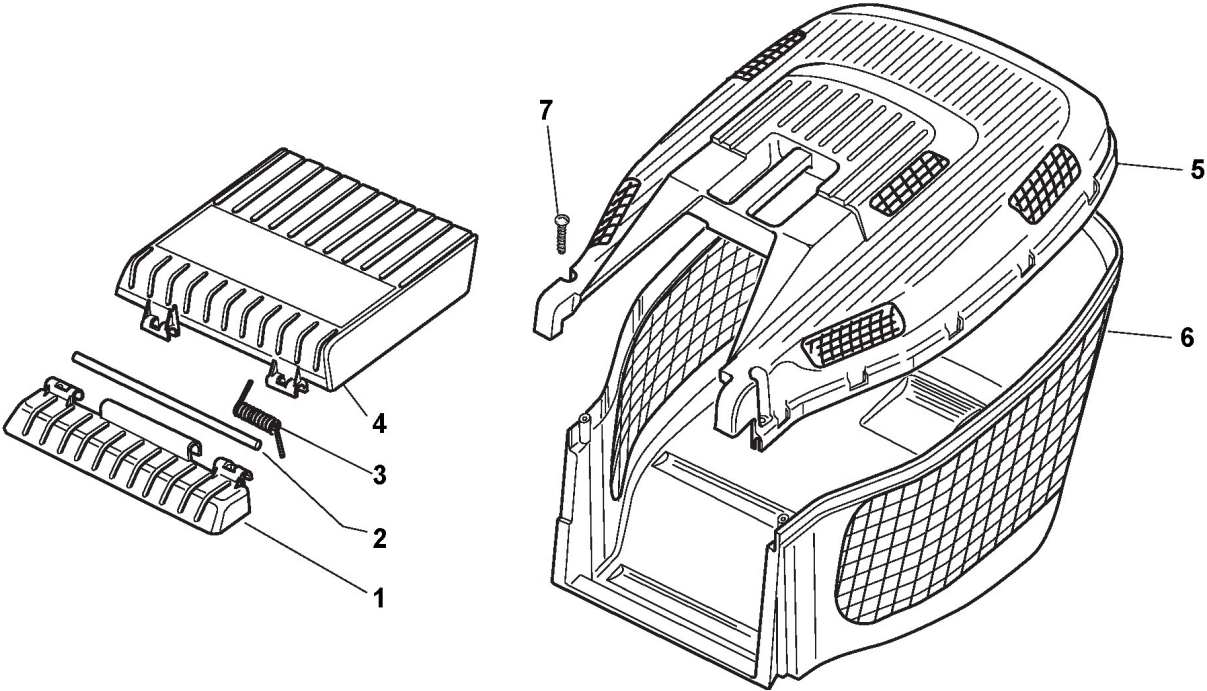

Grass-Catcher

Ref.nr.	Antal	Komponentkode	Beskrivelse	Noter	From	Op til
1	1	322785136/0	Stone Guard Support, Black	Black;To 31-August-2007		
1	1	322785136/1	Stone Guard Support, Black	Black;From 01-september-2007		
1	1	322785140/0	Stone Guard Support Yellow	Yellow;To 31-August-2007		
1	1	322785140/1	Stone Guard Support Yellow	Yellow;From 01-september-2007		
2	1	122517858/0	Pin			
3	1	122450431/0	Spring			
4	1	322600099/0	Stone Guard, Black	Black;To 31-August-2008		
4	1	322600099/1	Stone Guard	Black;From 01-September-2008 To 31-August 2011		
4	1	322600099/2	Stone-Guard	Black;From 01-september-2011		
4	1	322600100/2	Stone-Guard	Yellow		
5	1	322486122/0	Grasscatcher Upper Part Black	Black		
6	1	322486128/0	Grassbox Lower Part	Black		
7	2	112728686/0	Screw