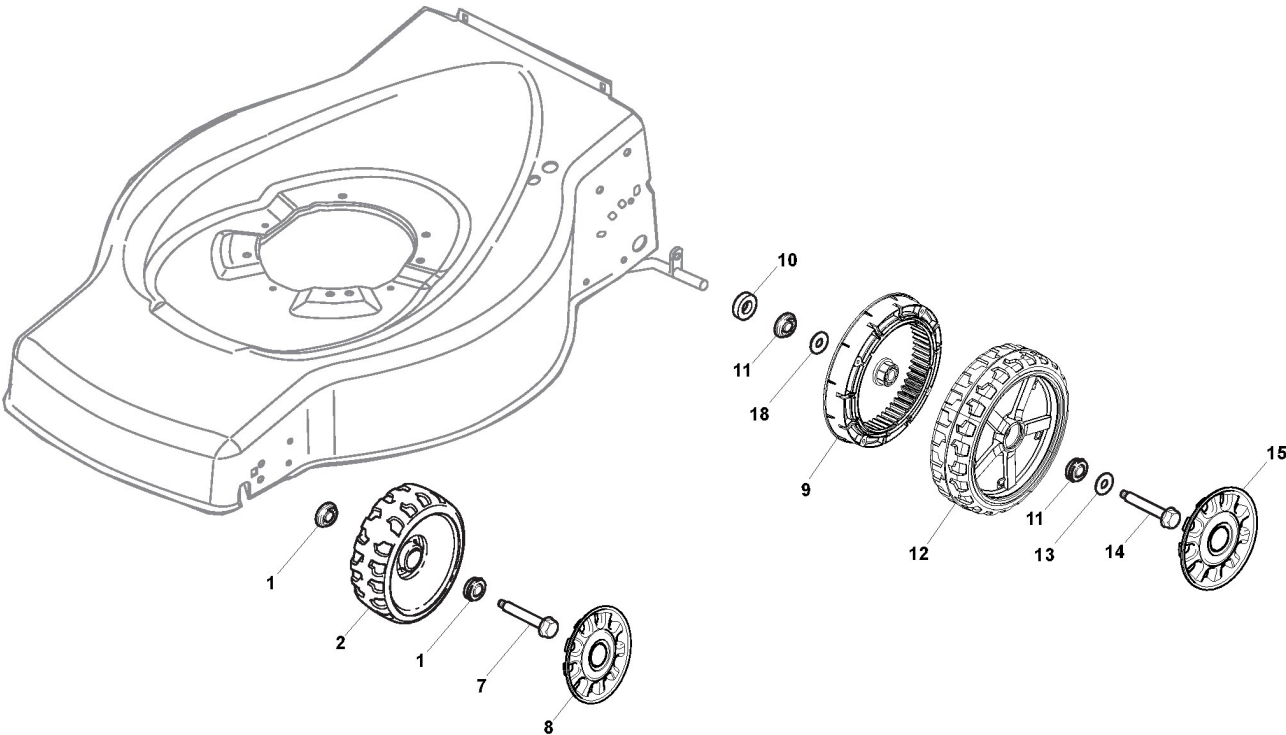

Wheels and Hub Caps

Ref.nr.	Antal	Komponentkode	Beskrivelse	Noter	From	Op til
1	4	122122200/0	Bearing			
2	2	322686091/1	Wheel	From 01-September-2006		
2	2	381007346/0	Wheel	To 31-August-2006		
7	2	122524321/0	Pin	To 31-August-2006		
7	2	122524341/0	Pin	From 01-September-2006		
8	2	322110493/0	Hub Cap Grey	Grey		
9	2	322120109/0	Wheels Crown			
10	2	112521370/0	Washer	To 31-August-2006		
10	2	322170622/0	Spacer	From 01-September-2006		
11	4	122122200/0	Bearing			
12	2	322686093/0	Wheel	From 01-September-2006 To 31-August-2016		
12	2	381007355/0	Wheel	To 31-August-2006		
12	2	381007468/0	Wheel Ø 190	From 01-September-2016		
13	2	112523050/0	Washer			
14	2	112735599/0	Screw			
15	2	322110494/0	Hub Cap Grey	Grey		
18	4	122675100/0	Washer