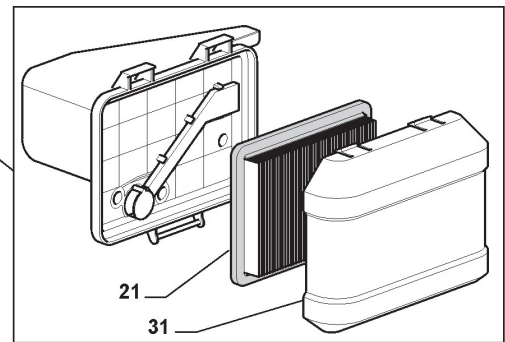

Engine - ST. WBE0701

Ref.nr.	Antal	Komponentkode	Beskrivelse	Noter	From	Op til
1	1	118550276/0	Starter Assy			
2	1	118550336/0	Nut			
3	1	118550335/0	Starter Cup			
4	1	118550254/0	Flywheel Fan			
5	1	118550392/0	Flywheel Ass.Y			
6	1	118550301/0	Stud Bolt			
7	1	118550255/0	Electronic Coil			
9	1	118550274/0	Starter Handle			
10	1	118550275/0	Starter Pawl Set			
11	1	118550258/1	Air Cleaner Assy			
12	1	118550378/0	Gasket Assy			
13	1	118550373/0	Flywheel Brake Assy			
13	1	118550400/0	Micro			
14	2	118550302/0	Stud Bolt			
15	1	118550340/0	Fuel Pipe			
16	1	118550259/0	Remote Control Assy			
17	2	118550298/0	Stud Bolt			
18	1	118550339/0	Fuel Cap			
19	1	118550314/0	Fuel Filter			
20	1	118550316/0	Fuel Tank			
21	1	118550257/0	Air Filter			
22	1	118550337/0	Casing Clamp			
23	1	118550338/0	Screw			
24	1	118550397/0	Governor Link			
25	1	118550260/0	Spring			
26	1	118550266/0	Arm Governor Assy			
27	1	118550263/0	Spring			
28	1	118550264/0	Choke Control Rod			
29	1	118550251/0	Carburetor			
30	1	118550315/0	Stud Bolt			
31	1	118550396/0	Air Cleaner Cover			
33	1	118550393/0	Switch Wires			
34	1	118550402/0	Kit Repair			
35	1	118550394/0	Coil Assy, Charge			
36	1	118550395/0	Switch Wires			
37	1	118550389/0	Kit Repair			
38	1	118550388/0	Kit Repair, Carburettor			
39	1	118550248/0	Gasket Carburettor Assy			
57	1	118550401/0	Start Motor Assy