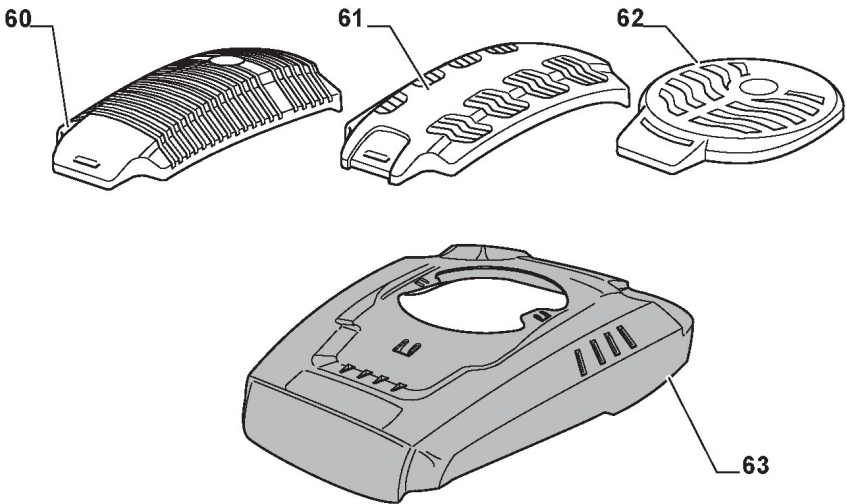

Engine - ST. WBE0701ES

Ref.nr.	Antal	Komponentkode	Beskrivelse	Noter	From	Op til
60	1	322055452/0	Cover, Black			
61	1	322055450/0	Cover, Black			
62	1	322055439/0	Cover, Black			
63	1	322055463/1	Cover			
71	1	381002068/0	Cover			
72	1	381002067/0	Cover			
100	1	118550411/0	Engine Assembled