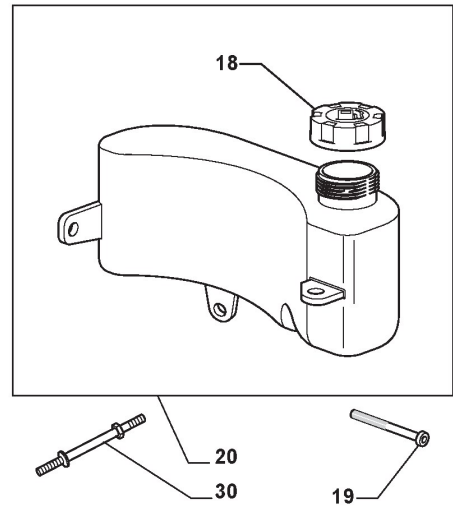

Engine - ST. WBE0701

Ref.nr.	Antal	Komponentkode	Beskrivelse	Noter	From	Op til
1	1	118550276/0	Starter Assy			
2	1	118550336/0	Nut			
3	1	118550335/0	Starter Cup			
4	1	118550254/0	Flywheel Fan			
5	1	118550392/0	Flywheel Ass.Y			
6	1	118550301/0	Stud Bolt			
7	1	118550255/0	Electronic Coil			
9	1	118550274/0	Starter Handle			
10	1	118550275/0	Starter Pawl Set			
11	1	118550258/1	Air Cleaner Assy			
12	1	118550378/0	Gasket Assy			
13	1	118550373/0	Flywheel Brake Assy			
13	1	118550400/0	Micro			
14	2	118550302/0	Stud Bolt			
15	1	118550340/0	Fuel Pipe			
16	1	118550259/0	Remote Control Assy			
17	2	118550298/0	Stud Bolt			
18	1	118550339/0	Fuel Cap			
19	1	118550314/0	Fuel Filter			
20	1	118550316/0	Fuel Tank			
21	1	118550257/0	Air Filter			
22	1	118550337/0	Casing Clamp			
23	1	118550338/0	Screw			
24	1	118550397/0	Governor Link			
25	1	118550260/0	Spring			
26	1	118550266/0	Arm Governor Assy			
27	1	118550263/0	Spring			
28	1	118550264/0	Choke Control Rod			
29	1	118550251/0	Carburetor			
30	1	118550315/0	Stud Bolt			
31	1	118550396/0	Air Cleaner Cover			
33	1	118550393/0	Switch Wires			
34	1	118550402/0	Kit Repair			
35	1	118550394/0	Coil Assy, Charge			
36	1	118550395/0	Switch Wires			
37	1	118550389/0	Kit Repair			
38	1	118550388/0	Kit Repair, Carburettor			
39	1	118550248/0	Gasket Carburettor Assy			
57	1	118550401/0	Start Motor Assy