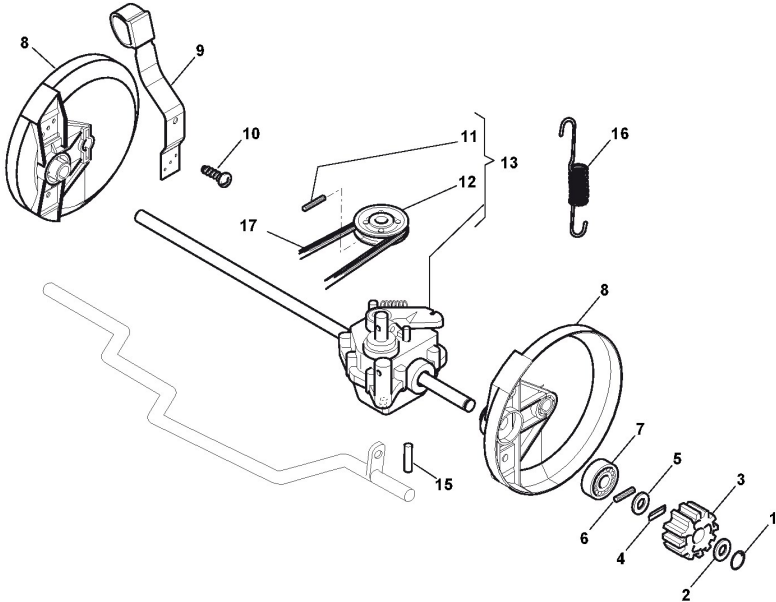

Transmission

Ref.nr.	Antal	Komponentkode	Beskrivelse	Noter	From	Op til
1	2	112608520/0	Seeger			
2	2	322160520/0	Dust Cover Disc			
3	2	122570125/0	Pinion			
4	2	122076645/0	Key			
5	2	322160520/0	Dust Cover Disc			
6	2	112622620/0	Pin			
7	2	122122202/0	Bearing			
8	2	322600106/1	Protection, Wheel			
9	1	381003303/0	Lever, Height Adjustment			
10	2	112728689/0	Screw			
11	1	112713801/0	Dowel			
12	1	122601909/0	Pulley			
13	1	181003078/0	Gear Box F.R.	To 31-August-2006		
13	1	181003093/1	Gear Box	From 01-September-2008		
13	1	81003093/0	Gear Box	From 01-September-2006 To 31-August-2008		
15	2	122753001/0	Pin			
16	1	122450432/0	Spring	To 31-August-2007		
16	1	122450438/0	Spring	From 01-September-2007		
17	1	135063170/0	Trapezoidal Belt	From 01-September-2006 To 31-August-2007		
17	1	135063750/0	Belt	From 01-September-2007