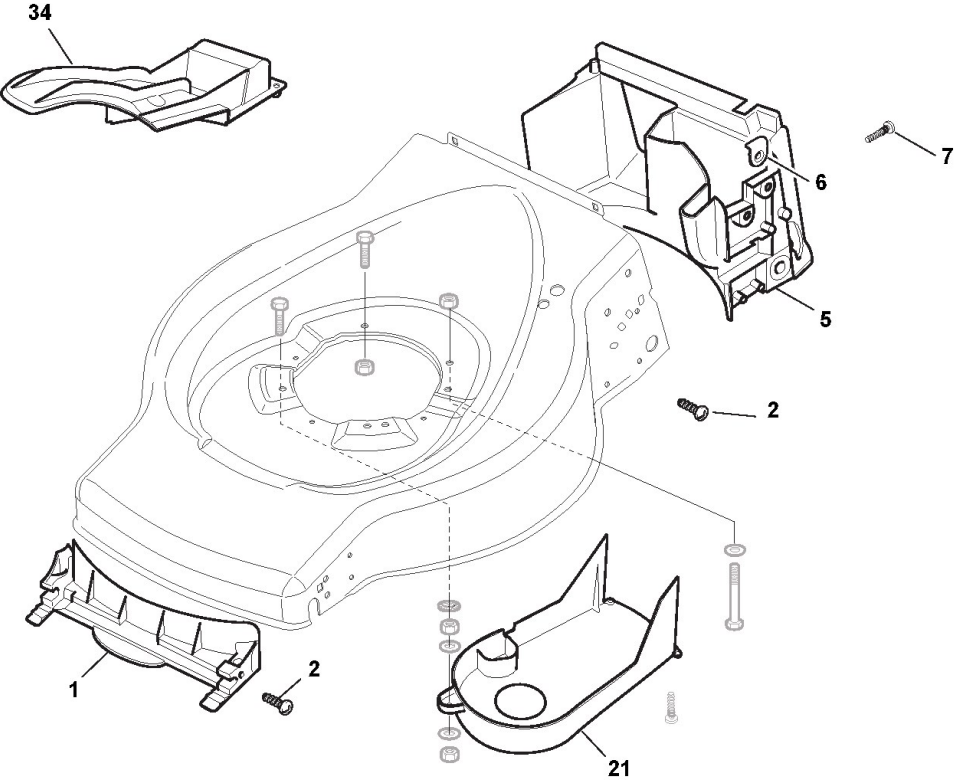

STIGA

COMBI 46 SE (2009)

299324644/ST9

Spare parts list Reservdelar Repuestos Ersatzteile Pièces détachées Reserve onderdelen Catalogo ricambi

- Use ST. S.p.A. Genuine Spare Parts specified in the parts list for repair and/or replacement.
- The contents described in the parts list may change due to improvement.
- The drawings of the spare parts are only indicative And might Not represent the part in question exactly.
- The indications "right" - "left" - "front" - "rear" refer to the position of the operator when using the machine.
- When placing orders of parts for repair And/Or replacement, make sure that the illustrated parts list Is the one applying to the machine's year of manufacture, as shown on the identification plate attached to the machine.

Deck And Height Adjusting

Deck And Height Adjusting

Ref.nr.	Antal	Komponentkode	Beskrivelse	Noter	From	Op til
1	1	381002538/0	Red Deck			
2	2	122131750/0	Nut			
3	1	381000153/0	Front Wheel Axle			
4	2	112760600/0	Screw	To 31-August-2018		
4	2	112760600/1	Screw	From 01-September-2018		
5	2	112155000/0	Nut			
6	2	322600095/0	Protection, Wheel			
7	1	122671653/0	Washer	To 31-August-2006		
7	2	325670011/0	Antifriction Washer	From 01-September-2006		
12	1	122033317/0	Adjustment Rod			
13	1	122033365/0	Rear Wheel Axle	To 31-August-2006		
13	2	381000159/0	Rear Wheel Axle	From 01-September-2006		
14	2	122753001/0	Pin			
16	2	322600106/0	Protection, Wheel	To 31-August-2004		
16	2	322600106/1	Protection, Wheel	From 01-September-2004		
17	1	381003303/0	Lever, Height Adjustment			
18	2	112728689/0	Screw			
19	4	122122202/0	Bearing			
22	1	122446186/0	Spring	Only for 534 Models		