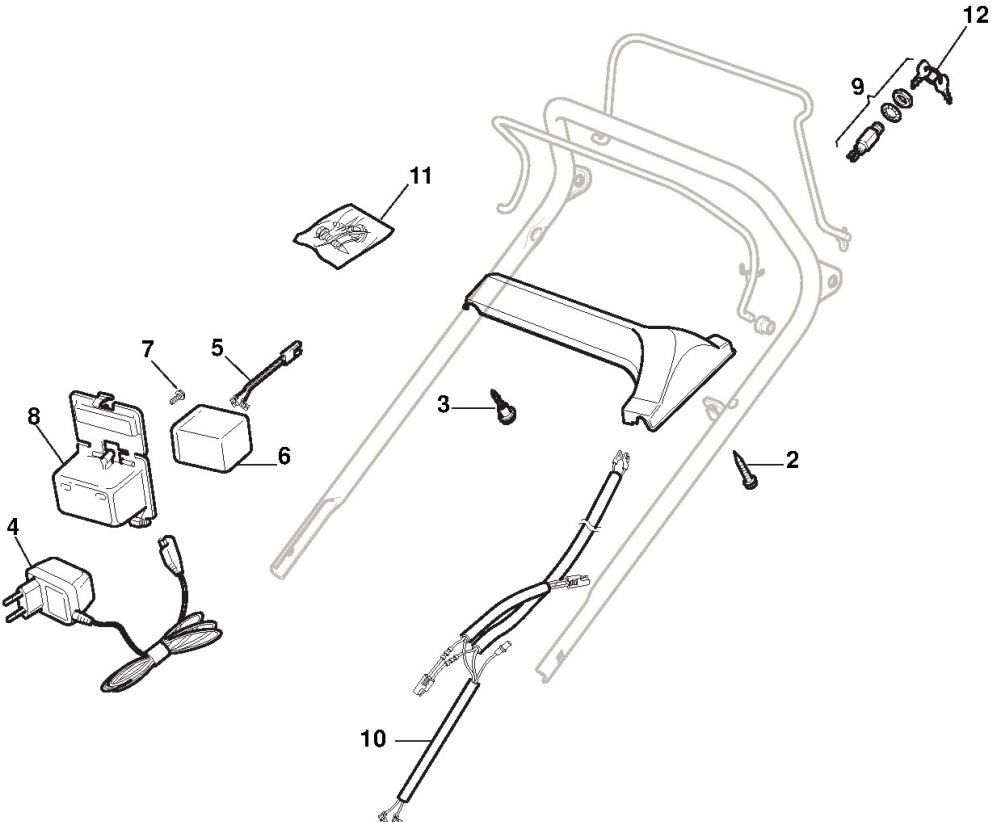

Controls

Ref.nr.	Antal	Komponentkode	Beskrivelse	Noter	From	Op til
2	1	112728460/0	Screw			
3	1	122943006/0	Screw			
4	1	118204120/0	Battery Charger	(CE)		
4	1	118204121/0	Battery Charger	(UK)		
5	1	122063002/1	Cable			
5	1	122063002/2	Harness			
6	1	118120053/0	Battery			
7	1	112728691/0	Screw			
8	1	322109533/0	Battery Holder			
9	1	118450050/0	Starting Block	To 31-August-2013		
9	1	118450051/0	Switch	From 01-September-2013		
10	1	118204192/2	Cable, Start	To 31-August-2007		
10	1	118204192/3	Electric Start Wire	From 01-September-2007		
11	1	381008609/0	Outfit, Screws			
12	1	118210016/1	Starting Key