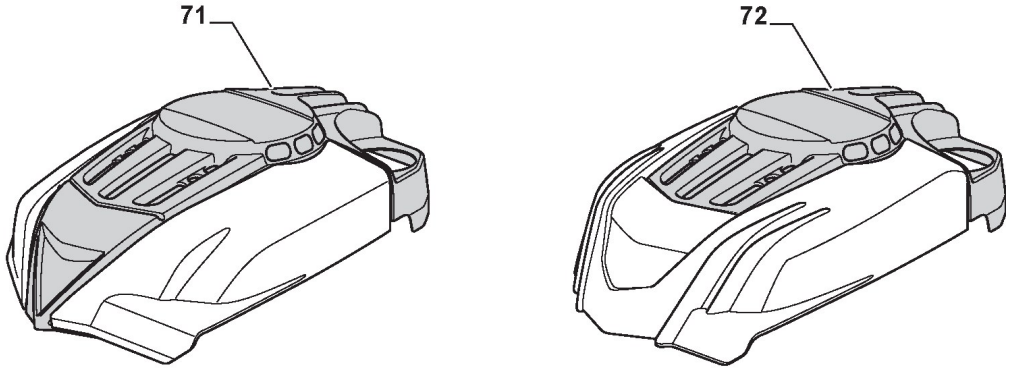

Engine - ST. WBE0701ES

Ref.nr.	Antal	Komponentkode	Beskrivelse	Noter	From	Op til
60	1	322055452/0	Cover, Black			
61	1	322055450/0	Cover, Black			
62	1	322055439/0	Cover, Black			
63	1	322055463/1	Cover			
71	1	381002068/0	Cover			
72	1	381002067/0	Cover			
100	1	118550411/0	Engine Assembled