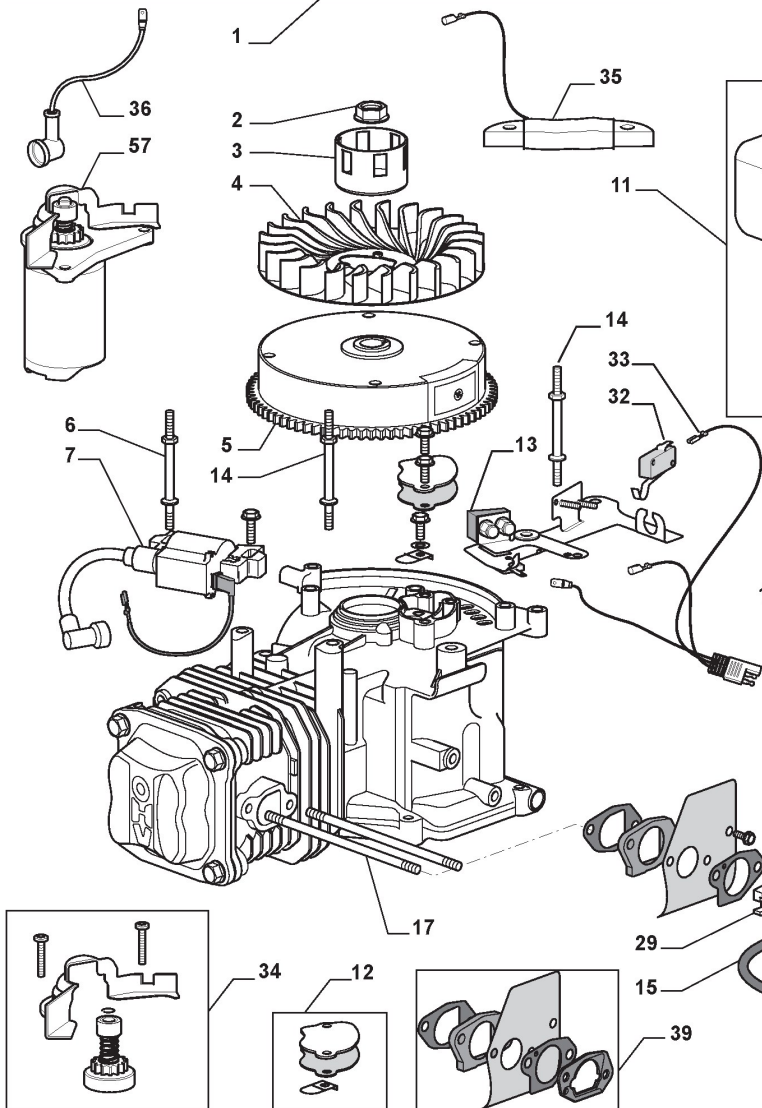

Engine - ST. WBE0701

Ref.nr.	Antal	Komponentkode	Beskrivelse	Noter	From	Op til
1	1	118550276/0	Starter Assy			
2	1	118550336/0	Nut			
3	1	118550335/0	Starter Cup			
4	1	118550254/0	Flywheel Fan			
5	1	118550392/0	Flywheel Ass.Y			
6	1	118550301/0	Stud Bolt			
7	1	118550255/0	Electronic Coil			
9	1	118550274/0	Starter Handle			
10	1	118550275/0	Starter Pawl Set			
11	1	118550258/1	Air Cleaner Assy			
12	1	118550378/0	Gasket Assy			
13	1	118550373/0	Flywheel Brake Assy			
13	1	118550400/0	Micro			
14	2	118550302/0	Stud Bolt			
15	1	118550340/0	Fuel Pipe			
16	1	118550259/0	Remote Control Assy			
17	2	118550298/0	Stud Bolt			
18	1	118550339/0	Fuel Cap			
19	1	118550314/0	Fuel Filter			
20	1	118550316/0	Fuel Tank			
21	1	118550257/0	Air Filter			
22	1	118550337/0	Casing Clamp			
23	1	118550338/0	Screw			
24	1	118550397/0	Governor Link			
25	1	118550260/0	Spring			
26	1	118550266/0	Arm Governor Assy			
27	1	118550263/0	Spring			
28	1	118550264/0	Choke Control Rod			
29	1	118550251/0	Carburetor			
30	1	118550315/0	Stud Bolt			
31	1	118550396/0	Air Cleaner Cover			
33	1	118550393/0	Switch Wires			
34	1	118550402/0	Kit Repair			
35	1	118550394/0	Coil Assy, Charge			
36	1	118550395/0	Switch Wires			
37	1	118550389/0	Kit Repair			
38	1	118550388/0	Kit Repair, Carburettor			
39	1	118550248/0	Gasket Carburettor Assy			
57	1	118550401/0	Start Motor Assy