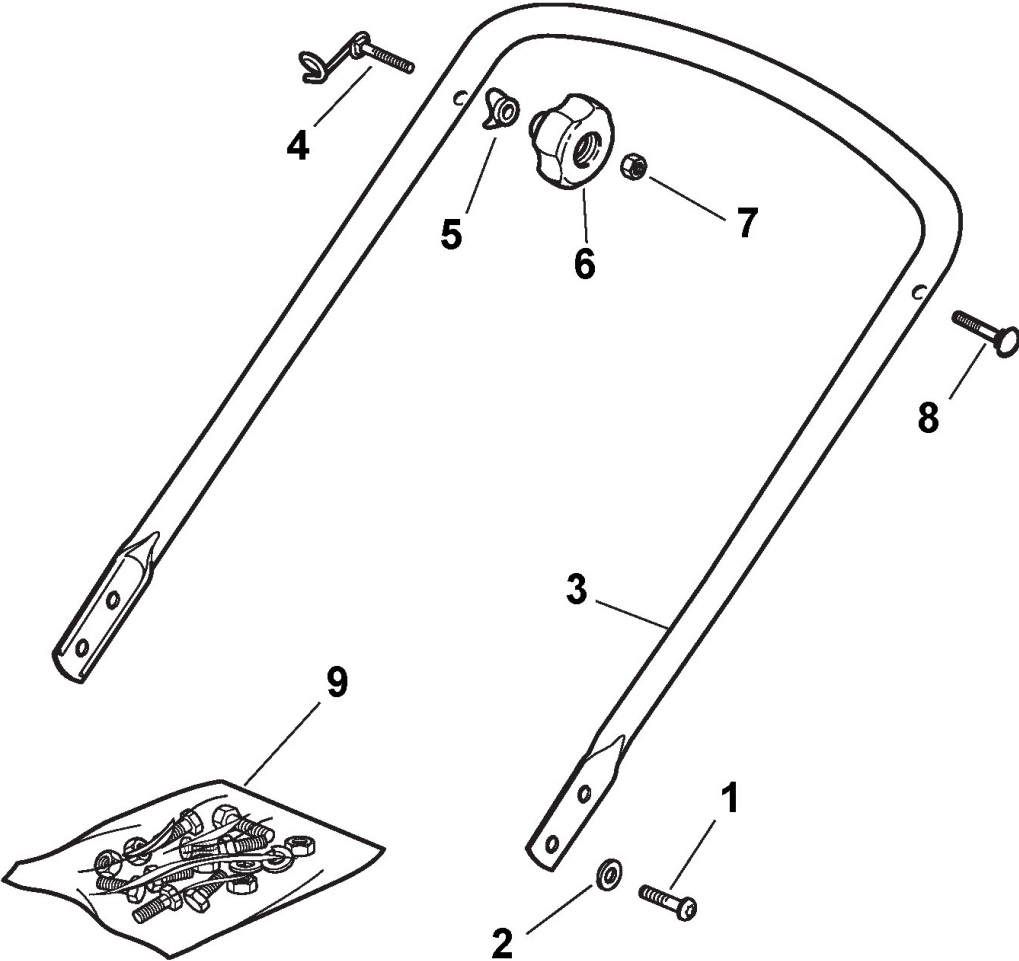

Deck And Height Adjusting

Deck And Height Adjusting

Ref.nr.	Antal	Komponentkode	Beskrivelse	Noter	From	Op til
1	1	381002538/0	Red Deck			
2	2	122131750/0	Nut			
3	1	381000153/0	Front Wheel Axle			
4	2	112760600/0	Screw	To 31-August-2018		
4	2	112760600/1	Screw	From 01-September-2018		
5	2	112155000/0	Nut			
6	2	322600095/0	Protection, Wheel			
7	1	122671653/0	Washer	To 31-August-2006		
7	2	325670011/0	Antifriction Washer	From 01-September-2006		
12	1	122033317/0	Adjustment Rod			
13	1	122033365/0	Rear Wheel Axle	To 31-August-2006		
13	2	381000159/0	Rear Wheel Axle	From 01-September-2006		
14	2	122753001/0	Pin			
16	2	322600106/0	Protection, Wheel	To 31-August-2004		
16	2	322600106/1	Protection, Wheel	From 01-September-2004		
17	1	381003303/0	Lever, Height Adjustment			
18	2	112728689/0	Screw			
19	4	122122202/0	Bearing			
22	1	122446186/0	Spring	Only for 534 Models		

Handle, Lower Part

Ref.nr.	Antal	Komponentkode	Beskrivelse	Noter	From	Op til
1	4	112760605/0	Screw			
2	4	112521350/0	Washer			
3	1	381006570/0	Handle Lower Part			
4	1	181003801/1	Guide Spring			
5	2	122680006/1	Washer			
6	2	322399804/0	Knob	To 31-August-2007		
6	2	322399804/1	Knob	From 01-September-2007		
7	2	112293200/0	Nut			
8	1	112819201/0	Screw			
9	1	381008648/0	Outfit, Screws	To 31-August-2006		
9	1	381008648/1	Outfit, Screws	From 01-September-2006		