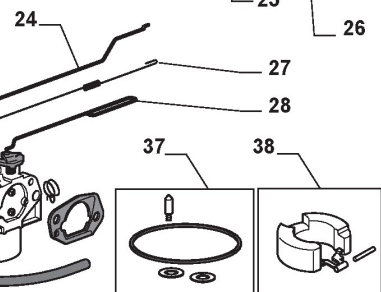

Engine - ST. WBE0701

Ref.nr.	Antal	Komponentkode	Beskrivelse	Noter	From	Op til
1	1	118550276/0	Starter Assy			
2	1	118550336/0	Nut			
3	1	118550335/0	Starter Cup			
4	1	118550254/0	Flywheel Fan			
5	1	118550392/0	Flywheel Ass.Y			
6	1	118550301/0	Stud Bolt			
7	1	118550255/0	Electronic Coil			
9	1	118550274/0	Starter Handle			
10	1	118550275/0	Starter Pawl Set			
11	1	118550258/1	Air Cleaner Assy			
12	1	118550378/0	Gasket Assy			
13	1	118550373/0	Flywheel Brake Assy			
13	1	118550400/0	Micro			
14	2	118550302/0	Stud Bolt			
15	1	118550340/0	Fuel Pipe			
16	1	118550259/0	Remote Control Assy			
17	2	118550298/0	Stud Bolt			
18	1	118550339/0	Fuel Cap			
19	1	118550314/0	Fuel Filter			
20	1	118550316/0	Fuel Tank			
21	1	118550257/0	Air Filter			
22	1	118550337/0	Casing Clamp			
23	1	118550338/0	Screw			
24	1	118550397/0	Governor Link			
25	1	118550260/0	Spring			
26	1	118550266/0	Arm Governor Assy			
27	1	118550263/0	Spring			
28	1	118550264/0	Choke Control Rod			
29	1	118550251/0	Carburetor			
30	1	118550315/0	Stud Bolt			
31	1	118550396/0	Air Cleaner Cover			
33	1	118550393/0	Switch Wires			
34	1	118550402/0	Kit Repair			
35	1	118550394/0	Coil Assy, Charge			
36	1	118550395/0	Switch Wires			
37	1	118550389/0	Kit Repair			
38	1	118550388/0	Kit Repair, Carburettor			
39	1	118550248/0	Gasket Carburettor Assy			
57	1	118550401/0	Start Motor Assy