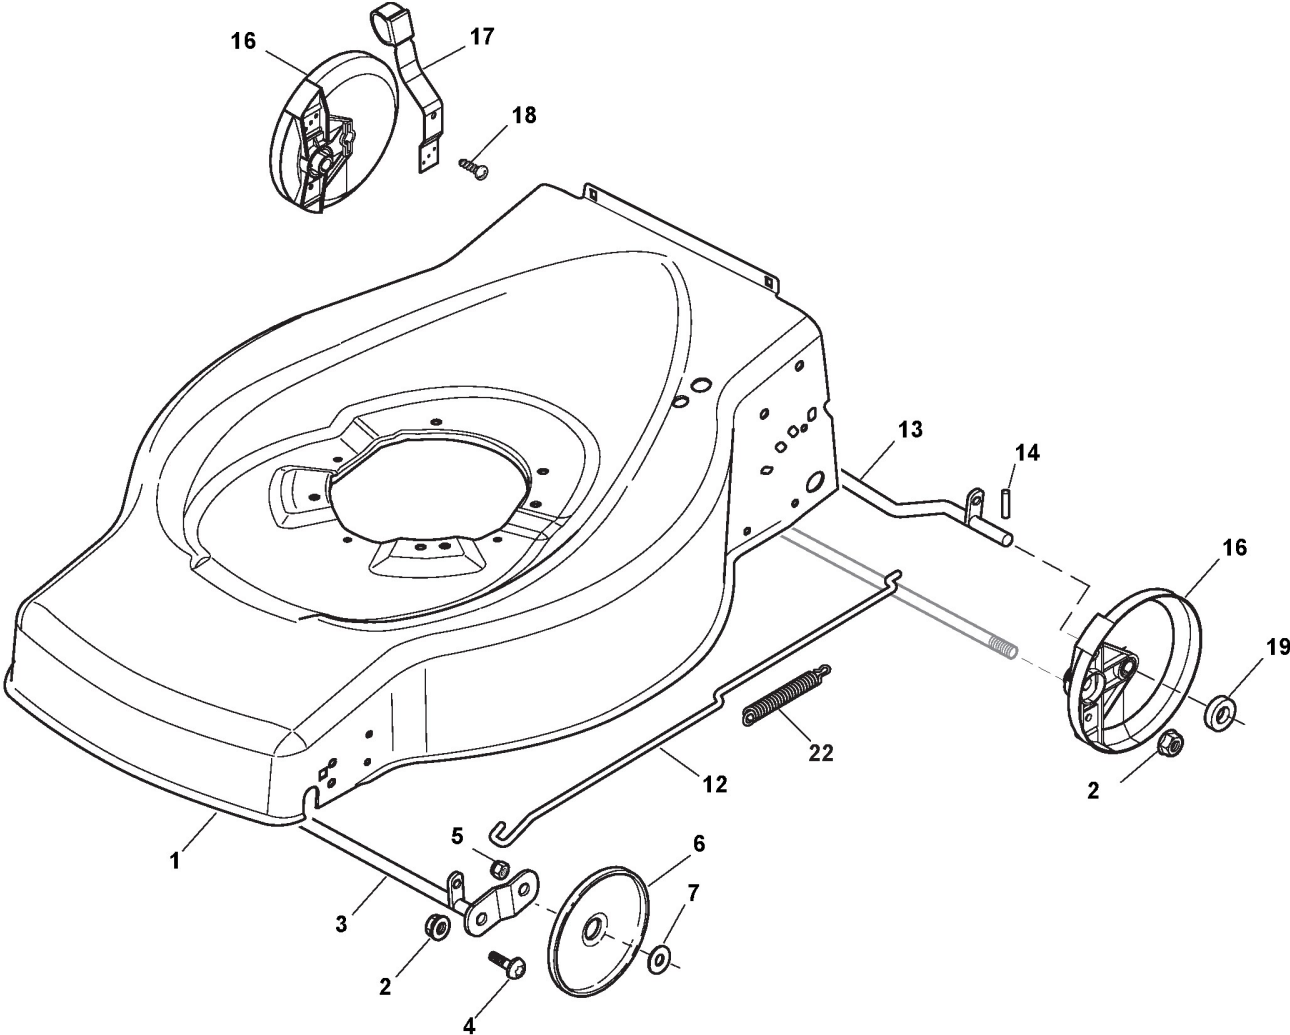

STIGA

COMBI 46 SE (2009)

299324644/ST9

Spare parts list Reservdelar Repuestos Ersatzteile Pièces détachées Reserve onderdelen Catalogo ricambi

- Use ST. S.p.A. Genuine Spare Parts specified in the parts list for repair and/or replacement.
- The contents described in the parts list may change due to improvement.
- The drawings of the spare parts are only indicative And might Not represent the part in question exactly.
- The indications "right" - "left" - "front" - "rear" refer to the position of the operator when using the machine.
- When placing orders of parts for repair And/Or replacement, make sure that the illustrated parts list Is the one applying to the machine's year of manufacture, as shown on the identification plate attached to the machine.

Deck And Height Adjusting

Deck And Height Adjusting

Ref.nr.	Antal	Komponentkode	Beskrivelse	Noter	From	Op til
1	1	381002538/0	Red Deck			
2	2	122131750/0	Nut			
3	1	381000153/0	Front Wheel Axle			
4	2	112760600/0	Screw	To 31-August-2018		
4	2	112760600/1	Screw	From 01-September-2018		
5	2	112155000/0	Nut			
6	2	322600095/0	Protection, Wheel			
7	1	122671653/0	Washer	To 31-August-2006		
7	2	325670011/0	Antifriction Washer	From 01-September-2006		
12	1	122033317/0	Adjustment Rod			
13	1	122033365/0	Rear Wheel Axle	To 31-August-2006		
13	2	381000159/0	Rear Wheel Axle	From 01-September-2006		
14	2	122753001/0	Pin			
16	2	322600106/0	Protection, Wheel	To 31-August-2004		
16	2	322600106/1	Protection, Wheel	From 01-September-2004		
17	1	381003303/0	Lever, Height Adjustment			
18	2	112728689/0	Screw			
19	4	122122202/0	Bearing			
22	1	122446186/0	Spring	Only for 534 Models		