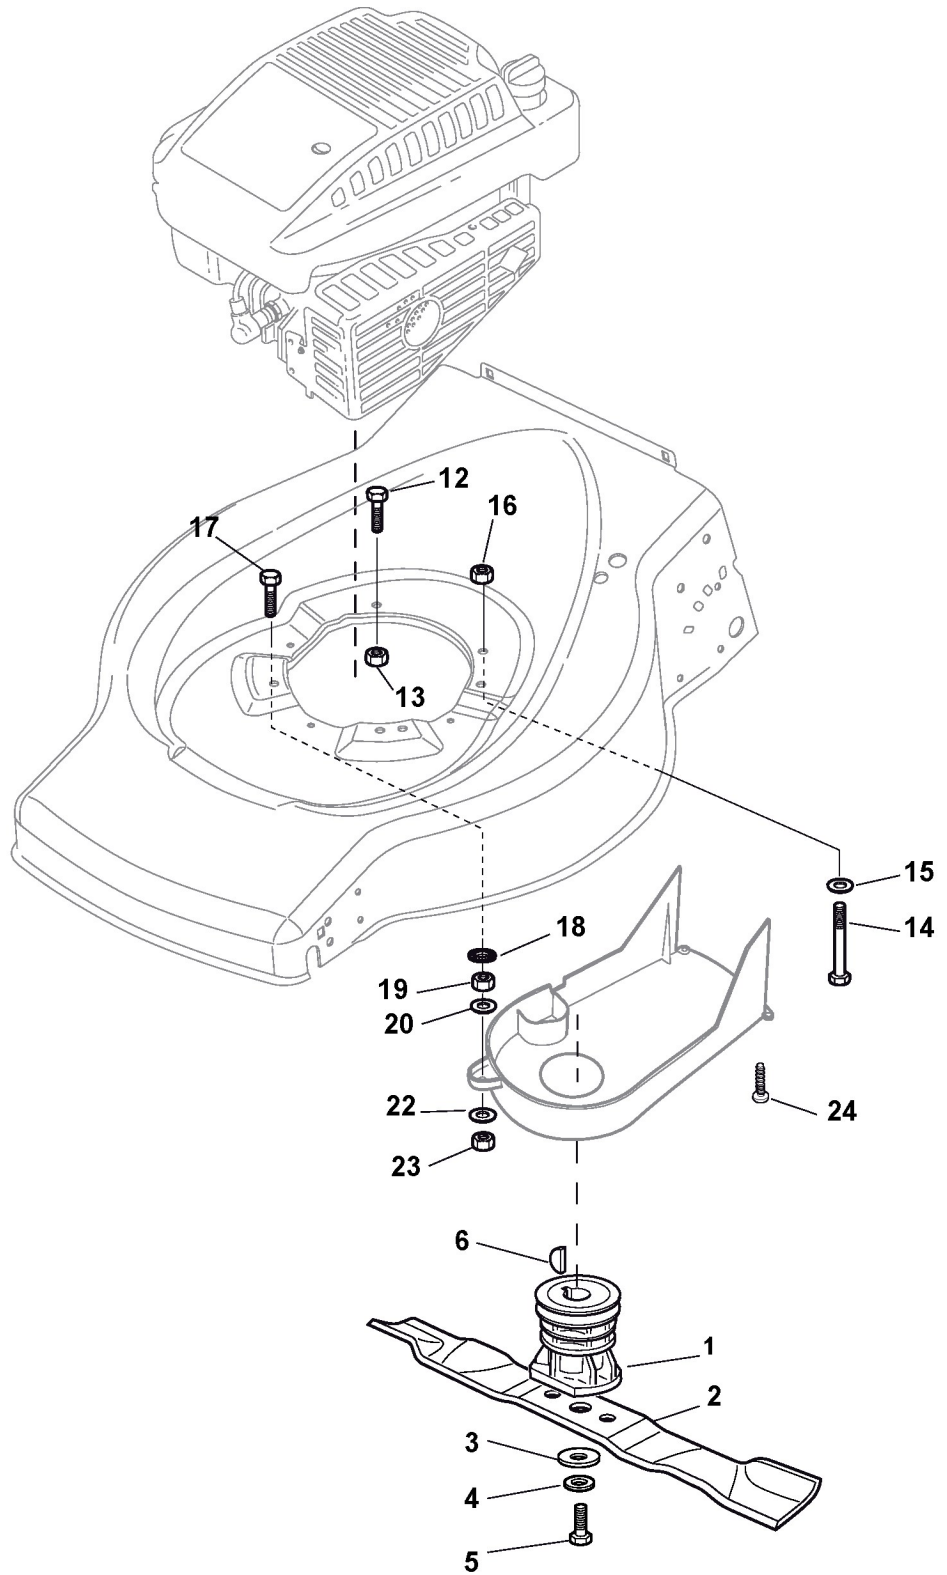

Controls

Ref.nr.	Antal	Komponentkode	Beskrivelse	Noter	From	Op til
2	1	112728460/0	Screw			
3	1	122943006/0	Screw			
4	1	118204120/0	Battery Charger	(CE)		
4	1	118204121/0	Battery Charger	(UK)		
5	1	122063002/1	Cable			
5	1	122063002/2	Harness			
6	1	118120053/0	Battery			
7	1	112728691/0	Screw			
8	1	322109533/0	Battery Holder			
9	1	118450050/0	Starting Block	To 31-August-2013		
9	1	118450051/0	Switch	From 01-September-2013		
10	1	118204192/2	Cable, Start	To 31-August-2007		
10	1	118204192/3	Electric Start Wire	From 01-September-2007		
11	1	381008609/0	Outfit, Screws			
12	1	118210016/1	Starting Key			

Wheels and Hub Caps

Ref.nr.	Antal	Komponentkode	Beskrivelse	Noter	From	Op til
1	4	122122200/0	Bearing			
2	2	322686091/1	Wheel	From 01-September-2006		
2	2	381007346/0	Wheel	To 31-August-2006		
7	2	122524321/0	Pin	To 31-August-2006		
7	2	122524341/0	Pin	From 01-September-2006		
8	2	322110493/0	Hub Cap Grey	Grey		
9	2	322120109/0	Wheels Crown			
10	2	112521370/0	Washer	To 31-August-2006		
10	2	322170622/0	Spacer	From 01-September-2006		
11	4	122122200/0	Bearing			
12	2	322686093/0	Wheel	From 01-September-2006 To 31-August-2016		
12	2	381007355/0	Wheel	To 31-August-2006		
12	2	381007468/0	Wheel Ø 190	From 01-September-2016		
13	2	112523050/0	Washer			
14	2	112735599/0	Screw			
15	2	322110494/0	Hub Cap Grey	Grey		
18	4	122675100/0	Washer			