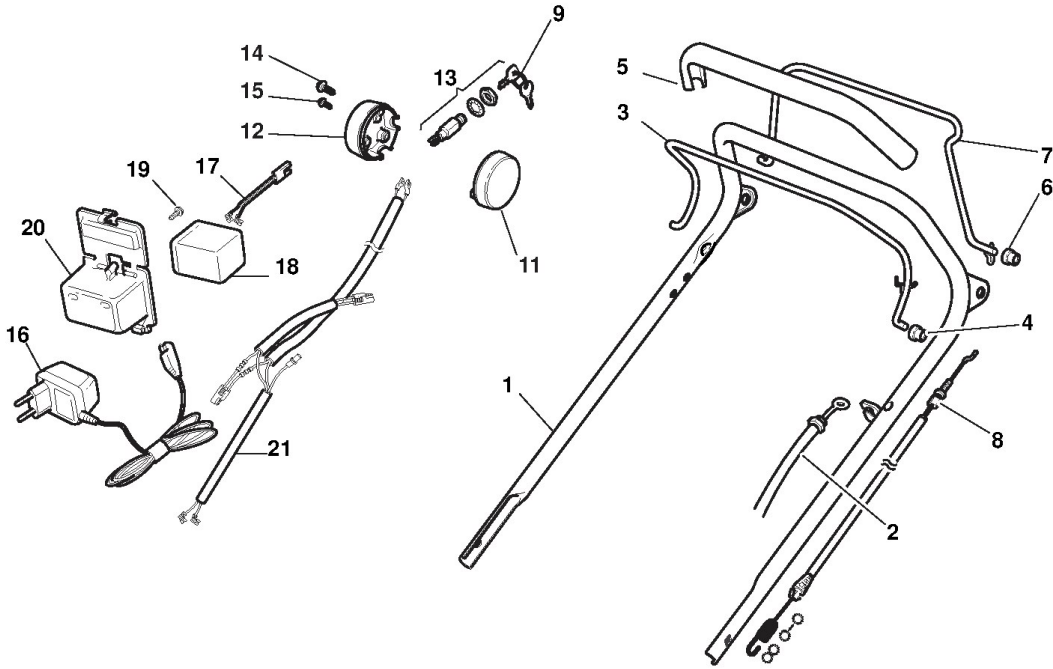

Deck And Height Adjusting

Deck And Height Adjusting

Ref.nr.	Antal	Komponentkode	Beskrivelse	Noter	From	Op til
1	1	381002538/0	Red Deck			
2	2	122131750/0	Nut			
3	1	381000153/0	Front Wheel Axle			
4	2	112760600/0	Screw	To 31-August-2018		
4	2	112760600/1	Screw	From 01-September-2018		
5	2	112155000/0	Nut			
6	2	322600095/0	Protection, Wheel			
7	1	122671653/0	Washer	To 31-August-2006		
7	2	325670011/0	Antifriction Washer	From 01-September-2006		
12	1	122033317/0	Adjustment Rod			
13	1	122033365/0	Rear Wheel Axle	To 31-August-2006		
13	2	381000159/0	Rear Wheel Axle	From 01-September-2006		
14	2	122753001/0	Pin			
16	2	322600106/0	Protection, Wheel	To 31-August-2004		
16	2	322600106/1	Protection, Wheel	From 01-September-2004		
17	1	381003303/0	Lever, Height Adjustment			
18	2	112728689/0	Screw			
19	4	122122202/0	Bearing			
22	1	122446186/0	Spring	Only for 534 Models		

Handle, Lower Part

Ref.nr.	Antal	Komponentkode	Beskrivelse	Noter	From	Op til
1	4	112760605/0	Screw			
2	4	112521350/0	Washer			
3	1	381006570/0	Handle Lower Part			
4	1	181003801/1	Guide Spring			
5	2	122680006/1	Washer			
6	2	322399804/0	Knob	To 31-August-2007		
6	2	322399804/1	Knob	From 01-September-2007		
7	2	112293200/0	Nut			
8	1	112819201/0	Screw			
9	1	381008648/0	Outfit, Screws	To 31-August-2006		
9	1	381008648/1	Outfit, Screws	From 01-September-2006		