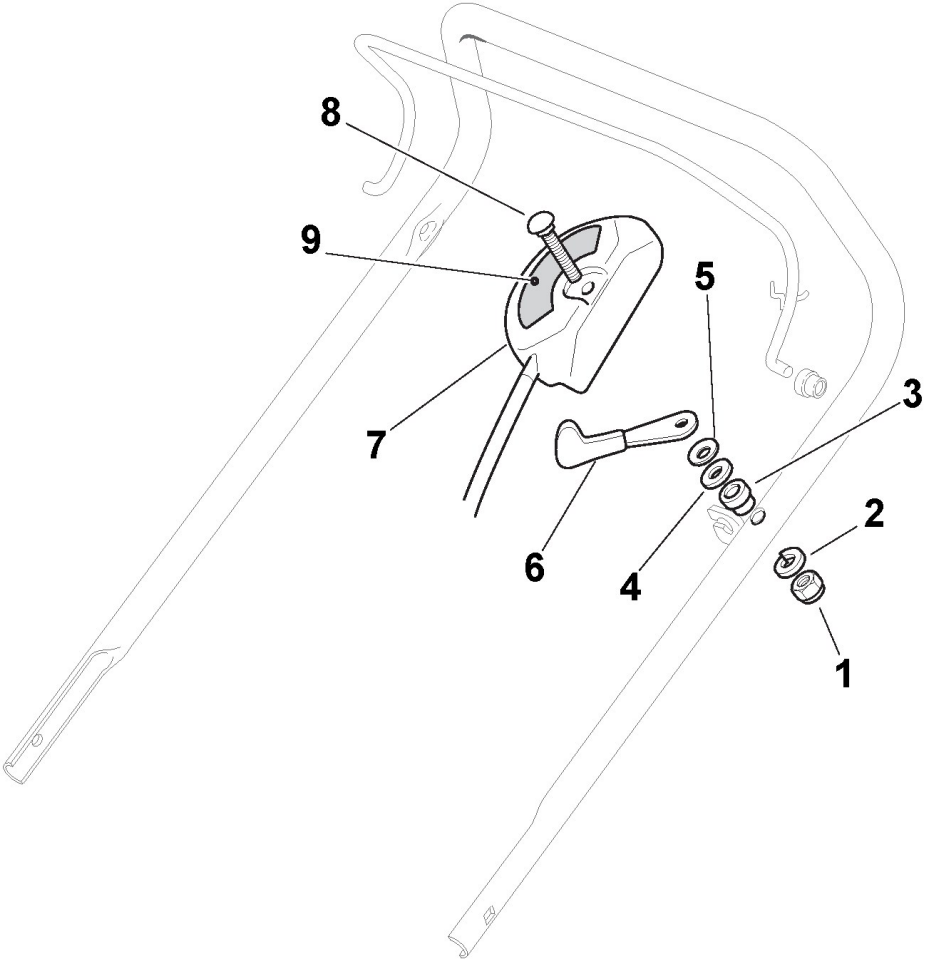

Controls

Ref.nr.	Antal	Komponentkode	Beskrivelse	Noter	From	Op til
1	1	112291000/0	Nut			
2	1	112581500/0	Grower			
3	1	122171005/0	Spacer			
4	1	112521360/0	Washer			
5	1	112508100/0	Cup Spring			
6	1	381007279/1	Throttle Lever	ST./Honda/Tecumseh/B&S 625-675-675Es-700-750 Series;To 31-August-2017		
7	1	481007080/0	Throttle Cable			
8	1	112815000/0	Screw			
9	1	114356702/0	Throttle Label	(GGP)