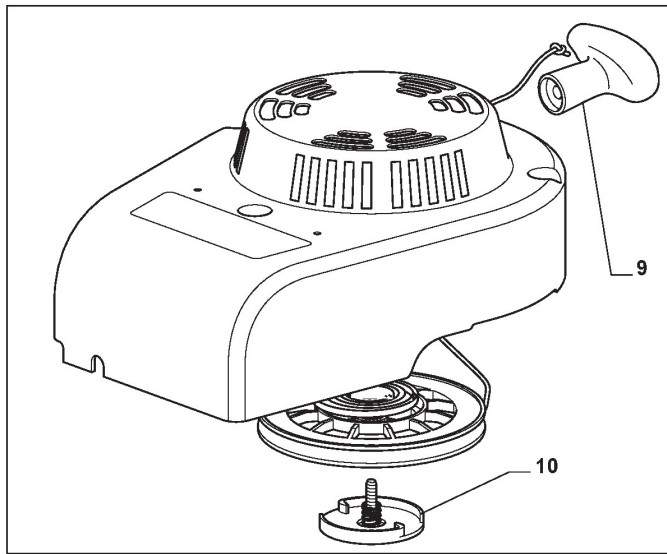

Engine - ST. WBE0701

Ref.nr.	Antal	Komponentkode	Beskrivelse	Noter	From	Op til
1	1	118550276/0	Starter Assy			
2	1	118550336/0	Nut			
3	1	118550335/0	Starter Cup			
4	1	118550254/0	Flywheel Fan			
5	1	118550392/0	Flywheel Ass.Y			
6	1	118550301/0	Stud Bolt			
7	1	118550255/0	Electronic Coil			
9	1	118550274/0	Starter Handle			
10	1	118550275/0	Starter Pawl Set			
11	1	118550258/1	Air Cleaner Assy			
12	1	118550378/0	Gasket Assy			
13	1	118550373/0	Flywheel Brake Assy			
13	1	118550400/0	Micro			
14	2	118550302/0	Stud Bolt			
15	1	118550340/0	Fuel Pipe			
16	1	118550259/0	Remote Control Assy			
17	2	118550298/0	Stud Bolt			
18	1	118550339/0	Fuel Cap			
19	1	118550314/0	Fuel Filter			
20	1	118550316/0	Fuel Tank			
21	1	118550257/0	Air Filter			
22	1	118550337/0	Casing Clamp			
23	1	118550338/0	Screw			
24	1	118550397/0	Governor Link			
25	1	118550260/0	Spring			
26	1	118550266/0	Arm Governor Assy			
27	1	118550263/0	Spring			
28	1	118550264/0	Choke Control Rod			
29	1	118550251/0	Carburetor			
30	1	118550315/0	Stud Bolt			
31	1	118550396/0	Air Cleaner Cover			
33	1	118550393/0	Switch Wires			
34	1	118550402/0	Kit Repair			
35	1	118550394/0	Coil Assy, Charge			
36	1	118550395/0	Switch Wires			
37	1	118550389/0	Kit Repair			
38	1	118550388/0	Kit Repair, Carburettor			
39	1	118550248/0	Gasket Carburettor Assy			
57	1	118550401/0	Start Motor Assy