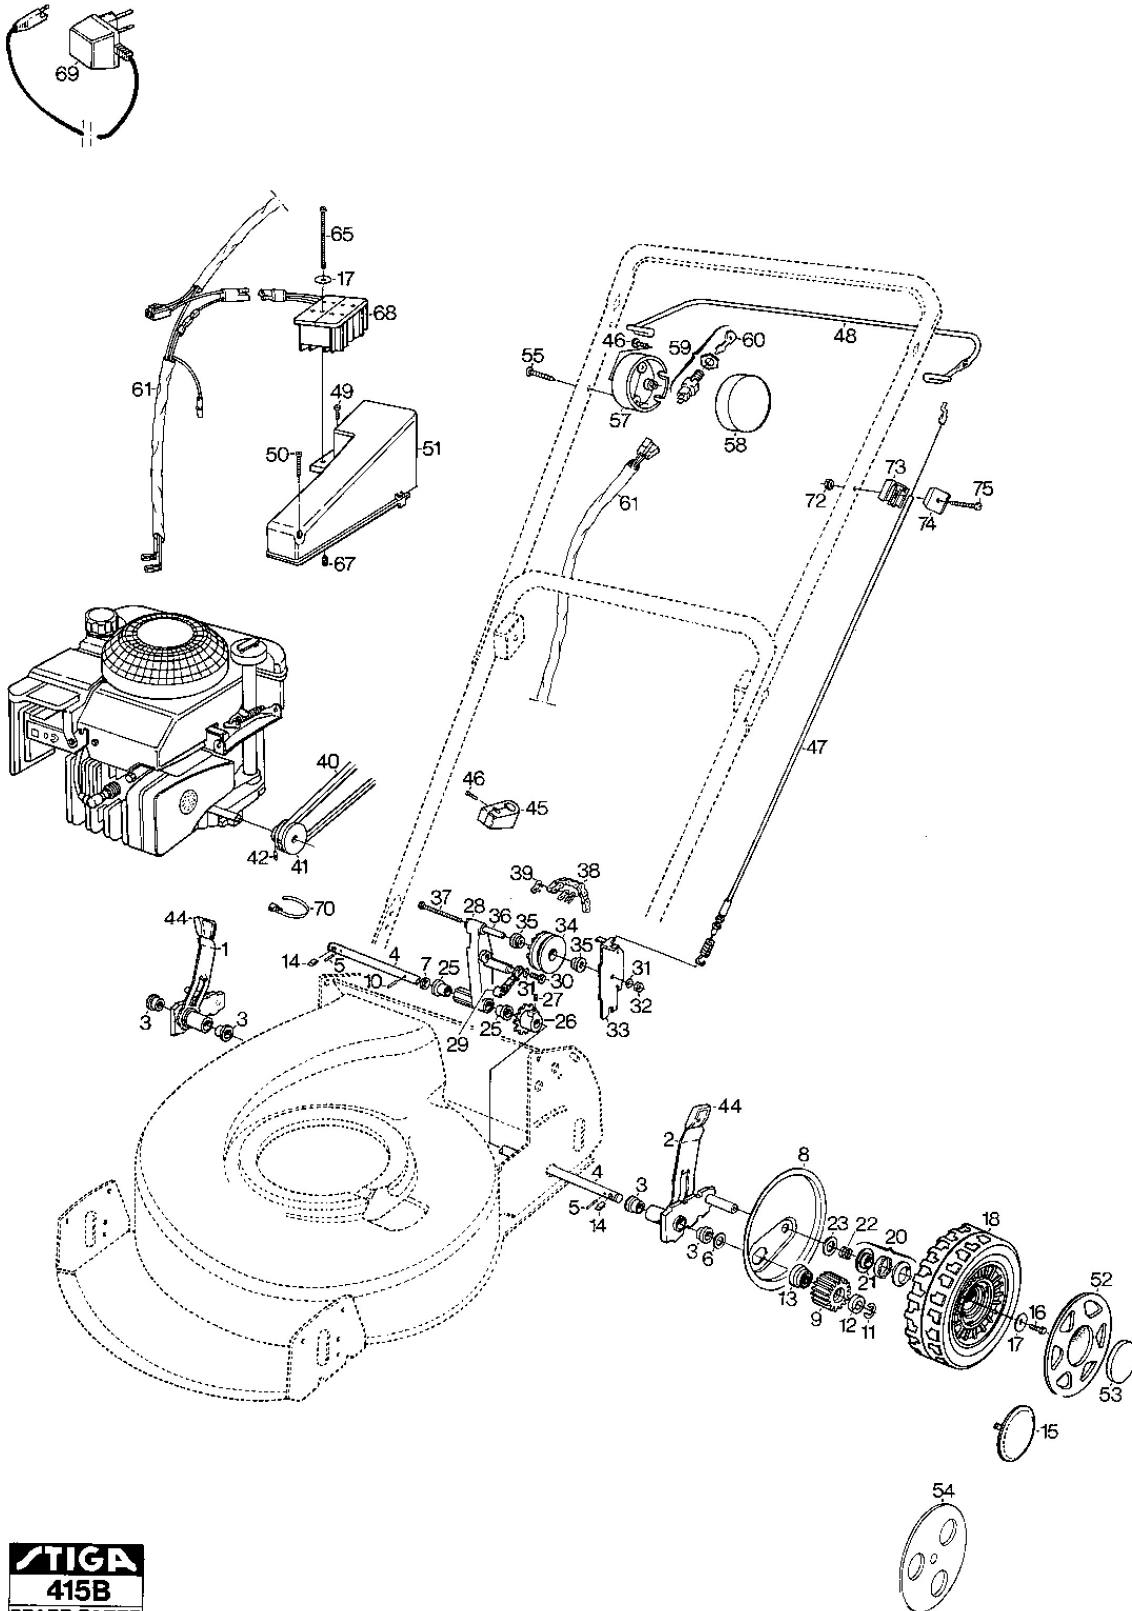

COLLECTOR SE (1994)

Documents

Transmission

Technical information

Article number	12-1514-19
Season	1993-1994
Brand Code	Stiga
Product Name	COLLECTOR SE
Type	Machine

Illustration Transmission

Reference	Qty	Item number	Description	Notes	From	Up to
1	1	1111-2900-01	Wheel Mounting R.H.			
2	1	1111-2901-01	Wheel Mounting L.H.			
3	2	9548-0014-00	Bronze Bearing			
4	1	1111-2894-01	Drive Shaft			
5	2	1111-2382-01	Pin			
6	2	9699-0069-02	Washer			
7	1	9695-0004-00	Washer			
8	2	1111-2561-01	Cover Plate			
9	2	1111-2895-01	Gear Wheel			
10	1	9595-0208-00	Locating Pin			
11	2	9652-0010-04	Circlip			
12	2	1111-2830-01	Washer			
13	2	1111-2829-01	Washer			
14	2	1111-2827-01	Drive Key Es 46 Tr			
16	2	9997-0612-16	Screw			
17	4	9699-0100-02	Flat washer			
18	2	1111-2665-01	Wheel			
20	1	1111-9047-01	Ball Bearing			
21	2	1111-1184-01	Outer Ring			
22	2	1111-1138-01	Spring-Wheel Axle			
23	2	9699-0037-02	Washer			
25	2	1111-2337-01	Bearing			
26	1	1111-2505-01	Sprocket			
27	1	9915-0810-15	Screw			
28	1	1111-2496-01	Drive Shaft			
29	1	1111-2776-01	Chain Tensioner			
30	1	9947-0616-16	Screw			
31	2	9699-0025-02	Washer			
32	1	9747-0631-02	Lock Nut			
33	1	1111-2706-01	Belt Guide			
34	1	1111-2498-01	Belt Pulley/Sprocket			
35	2	9548-0003-00	Flange Bearing			
36	1	1111-2497-01	Shaft			
37	1	9997-0660-12	Screw			
38	1	1111-9040-01	Chain			
39	1	9589-0502-00	Chain Fastener			
40	1	1111-9058-01	V-Belt			
41	1	1111-2737-01	Engine Belt Pulley			
42	1	9907-0812-16	Screw			
44	2	1111-1987-02	Knob			
45	1	1111-2018-01	Cable Holder			
46	2	9836-9216-12	Screw			
47	1	1111-2552-01	Clutch Cable			
48	1	1111-2521-01	Control Handle			
49	1	9941-0520-16	Screw			
50	1	9941-0540-16	Screw			