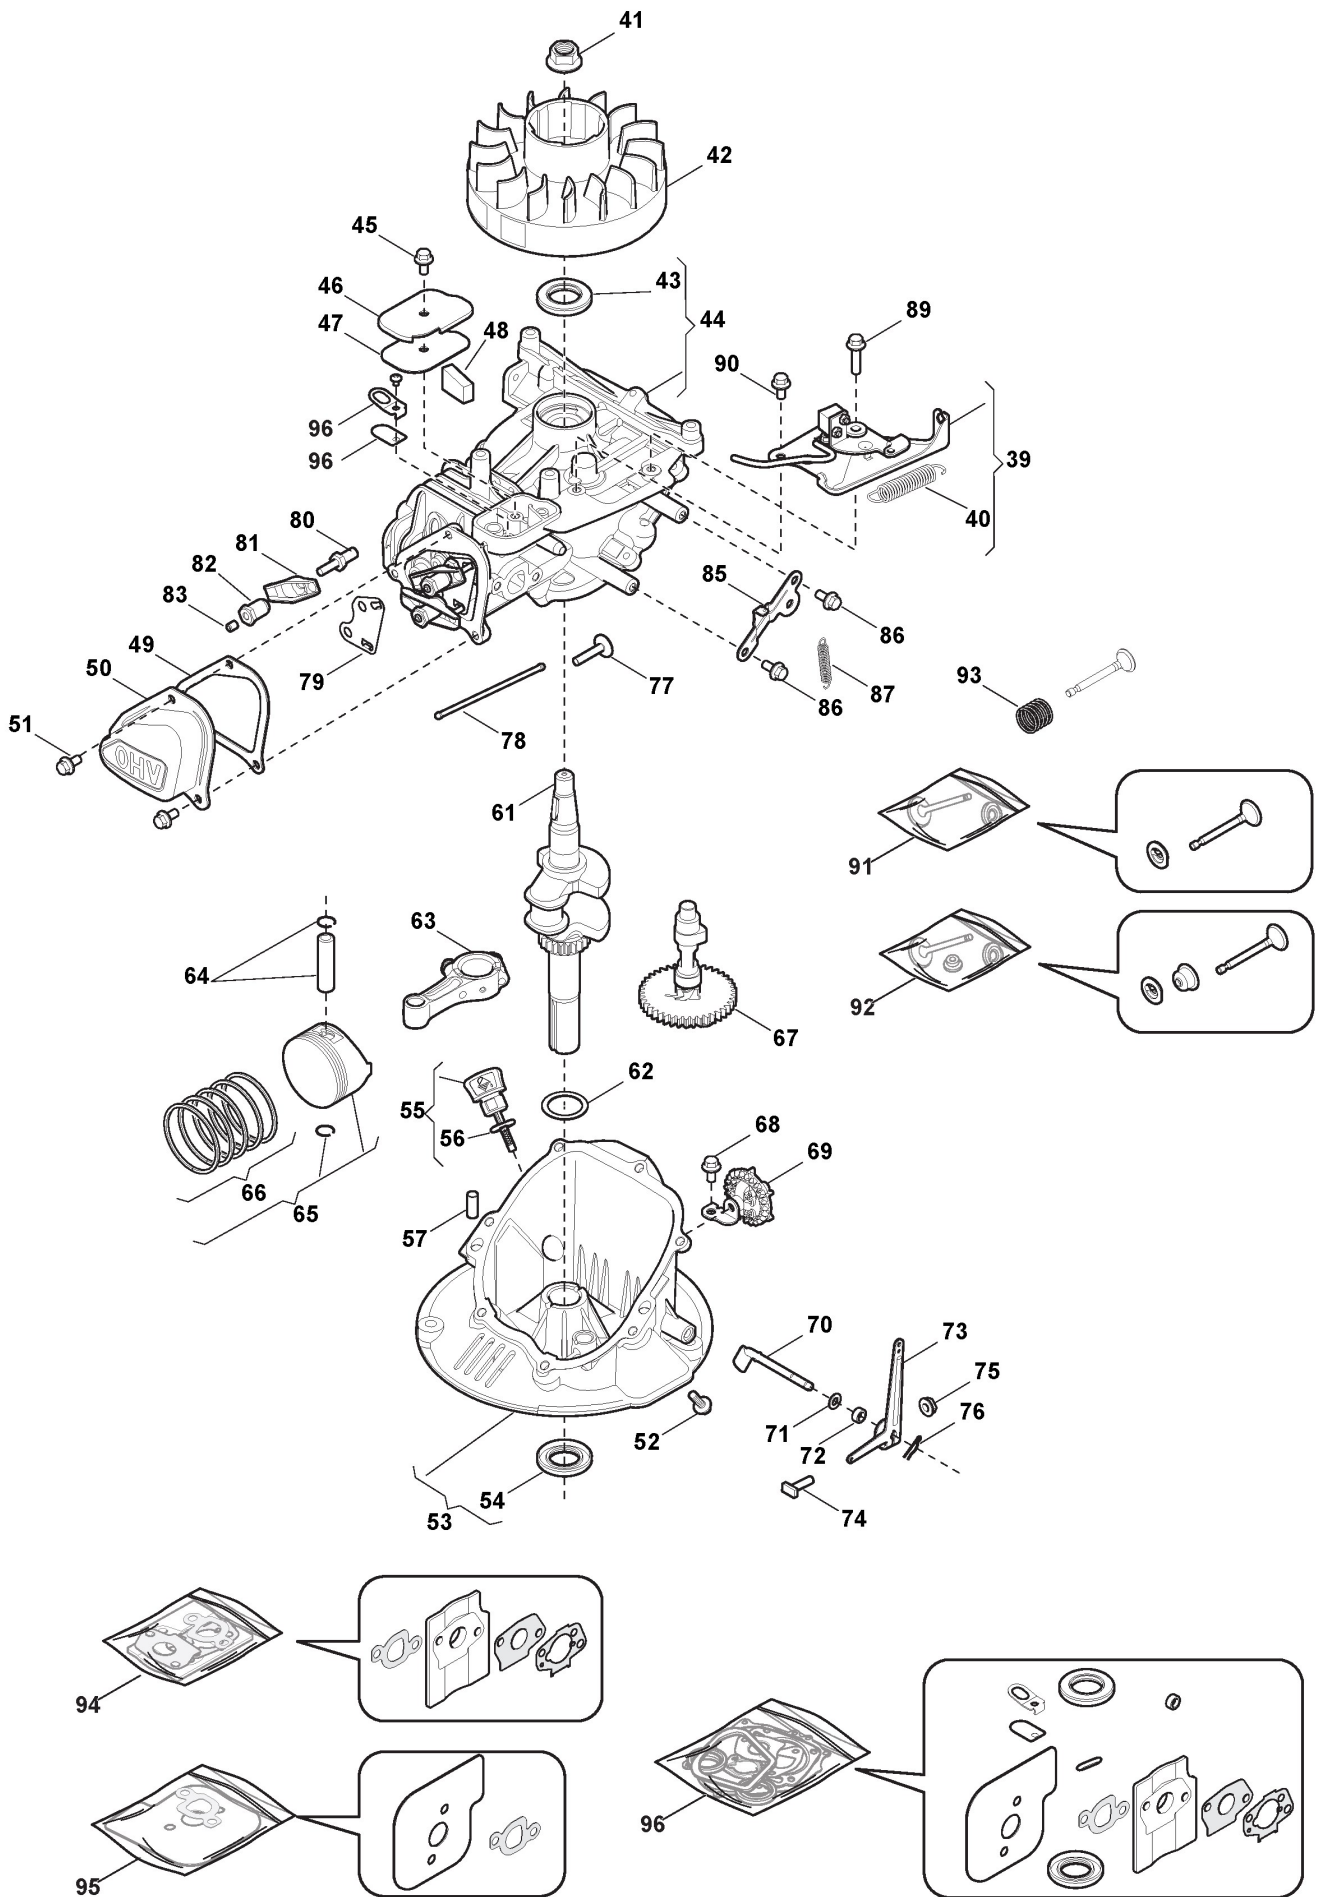

Engine - GGP RV100

Ref.nr.	Antal	Komponentkode	Beskrivelse	Noter	From	Op til
92	2	118550691/0	Intake Valve Assy			
93	2	118550690/0	Spring			
94	1	118550699/0	Carburettor Gasket Set			
95	1	118550731/0	Cylinder Head Gasket Set			
96	1	118550730/0	Engine Gasket Set