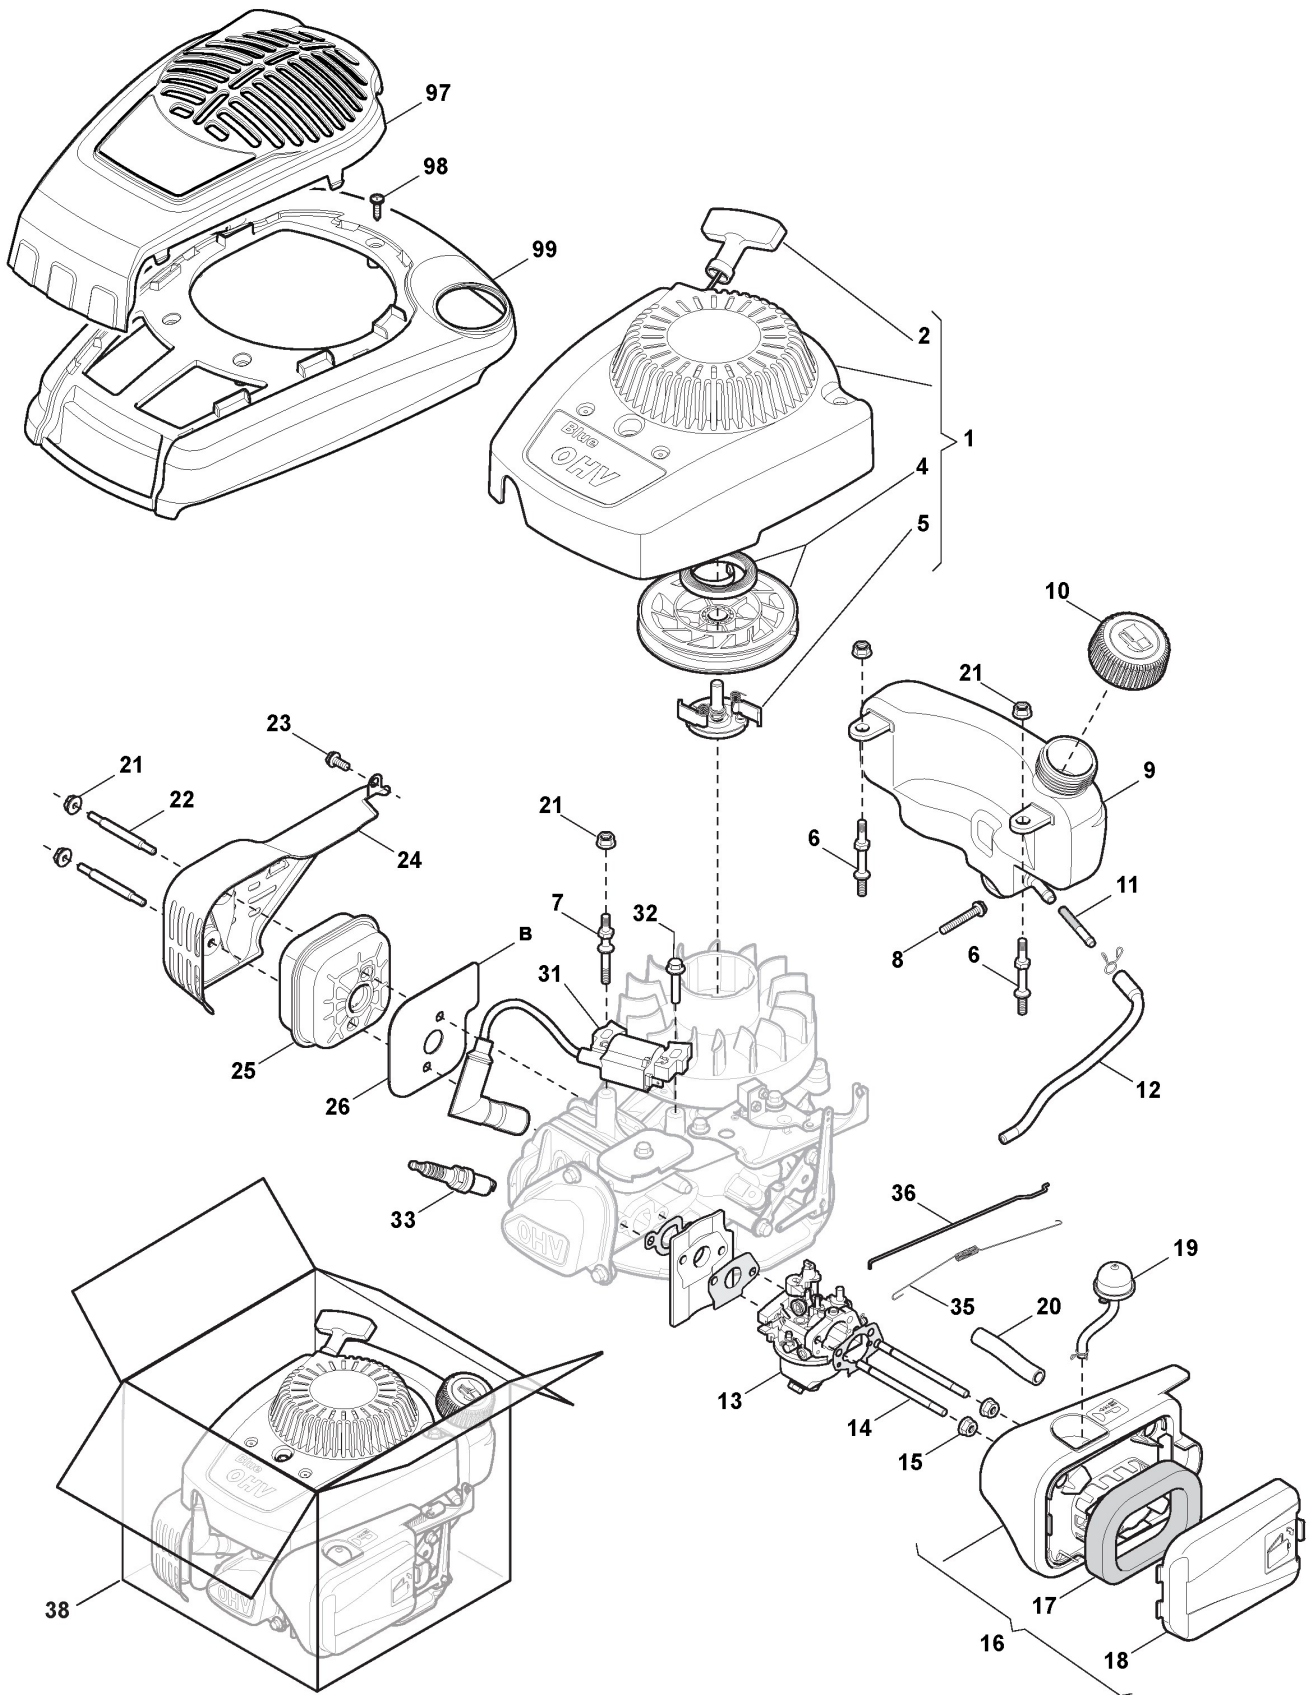

ALPINA

RS100 BLUE OHV (2015)

118550732/0_100003RS100 BLUE OHV

Spare parts list **Reservdelar** **Repuestos** **Ersatzteile** **Pièces détachées** **Reserve onderdelen** **Catalogo ricambi**

- Use ST. S.p.A. Genuine Spare Parts specified in the parts list for repair and/or replacement.
- The contents described in the parts list may change due to improvement.
- The drawings of the spare parts are only indicative And might Not represent the part in question exactly.
- The indications "right" - "left" - "front" - "rear" refer to the position of the operator when using the machine.
- When placing orders of parts for repair And/Or replacement, make sure that the illustrated parts list Is the one applying to the machine's year of manufacture, as shown on the identification plate attached to the machine.

Engine - GGP RV100

Ref.nr.	Antal	Komponentkode	Beskrivelse	Noter	From	Op til
1	1	118550693/0	Starter Assy Cover			
2	1	118550694/0	Starter Handle			
4	1	118550695/0	Starter Pulley			
5	1	118550696/0	Starter Pawl Set			
6	2	118550713/0	Screw			
7	1	118550714/0	Screw			
8	1	112689515/0	Screw			
9	1	118550712/0	Fuel Tank			
10	1	118550711/0	Fuel Cap			
11	1	118550715/0	Fuel Filter			
12	1	118550716/0	Fuel Pipe			
13	1	118550697/0	Carburetor			
14	2	118550706/0	Screw			
15	2	112292102/0	Nut			
16	1	118550702/0	Air Cleaner Assy			
17	1	118550704/0	Air Filter			
18	1	118550703/0	Air Cleaner Cover			
19	1	118550698/0	Air Purge Pump			
20	1	118550705/0	Breather Fule Pipe			
21	3	112292102/0	Nut			
21	2	112292102/0	Nut			
22	2	118550710/0	Screw			
23	1	112735699/0	Screw			
24	1	118550709/0	Muffler Guard			
25	1	118550708/0	Muffler			
26	1	118550707/0	Muffler Gasket			
31	1	118550719/0	Electronic Coil			
32	1	112792099/0	Screw			
33	1	118550658/0	Spark Plug			
35	1	118550720/0	Spring			
36	1	118550721/0	Governor Link			
38	1	118550732/0	Engine Assembled			
97	1	322055521/0	Cover	Grey NCS S8000-N		
98	3	112728706/0	Screw			
99	1	322055518/0	Hood, Yellow	Stiga Yellow		