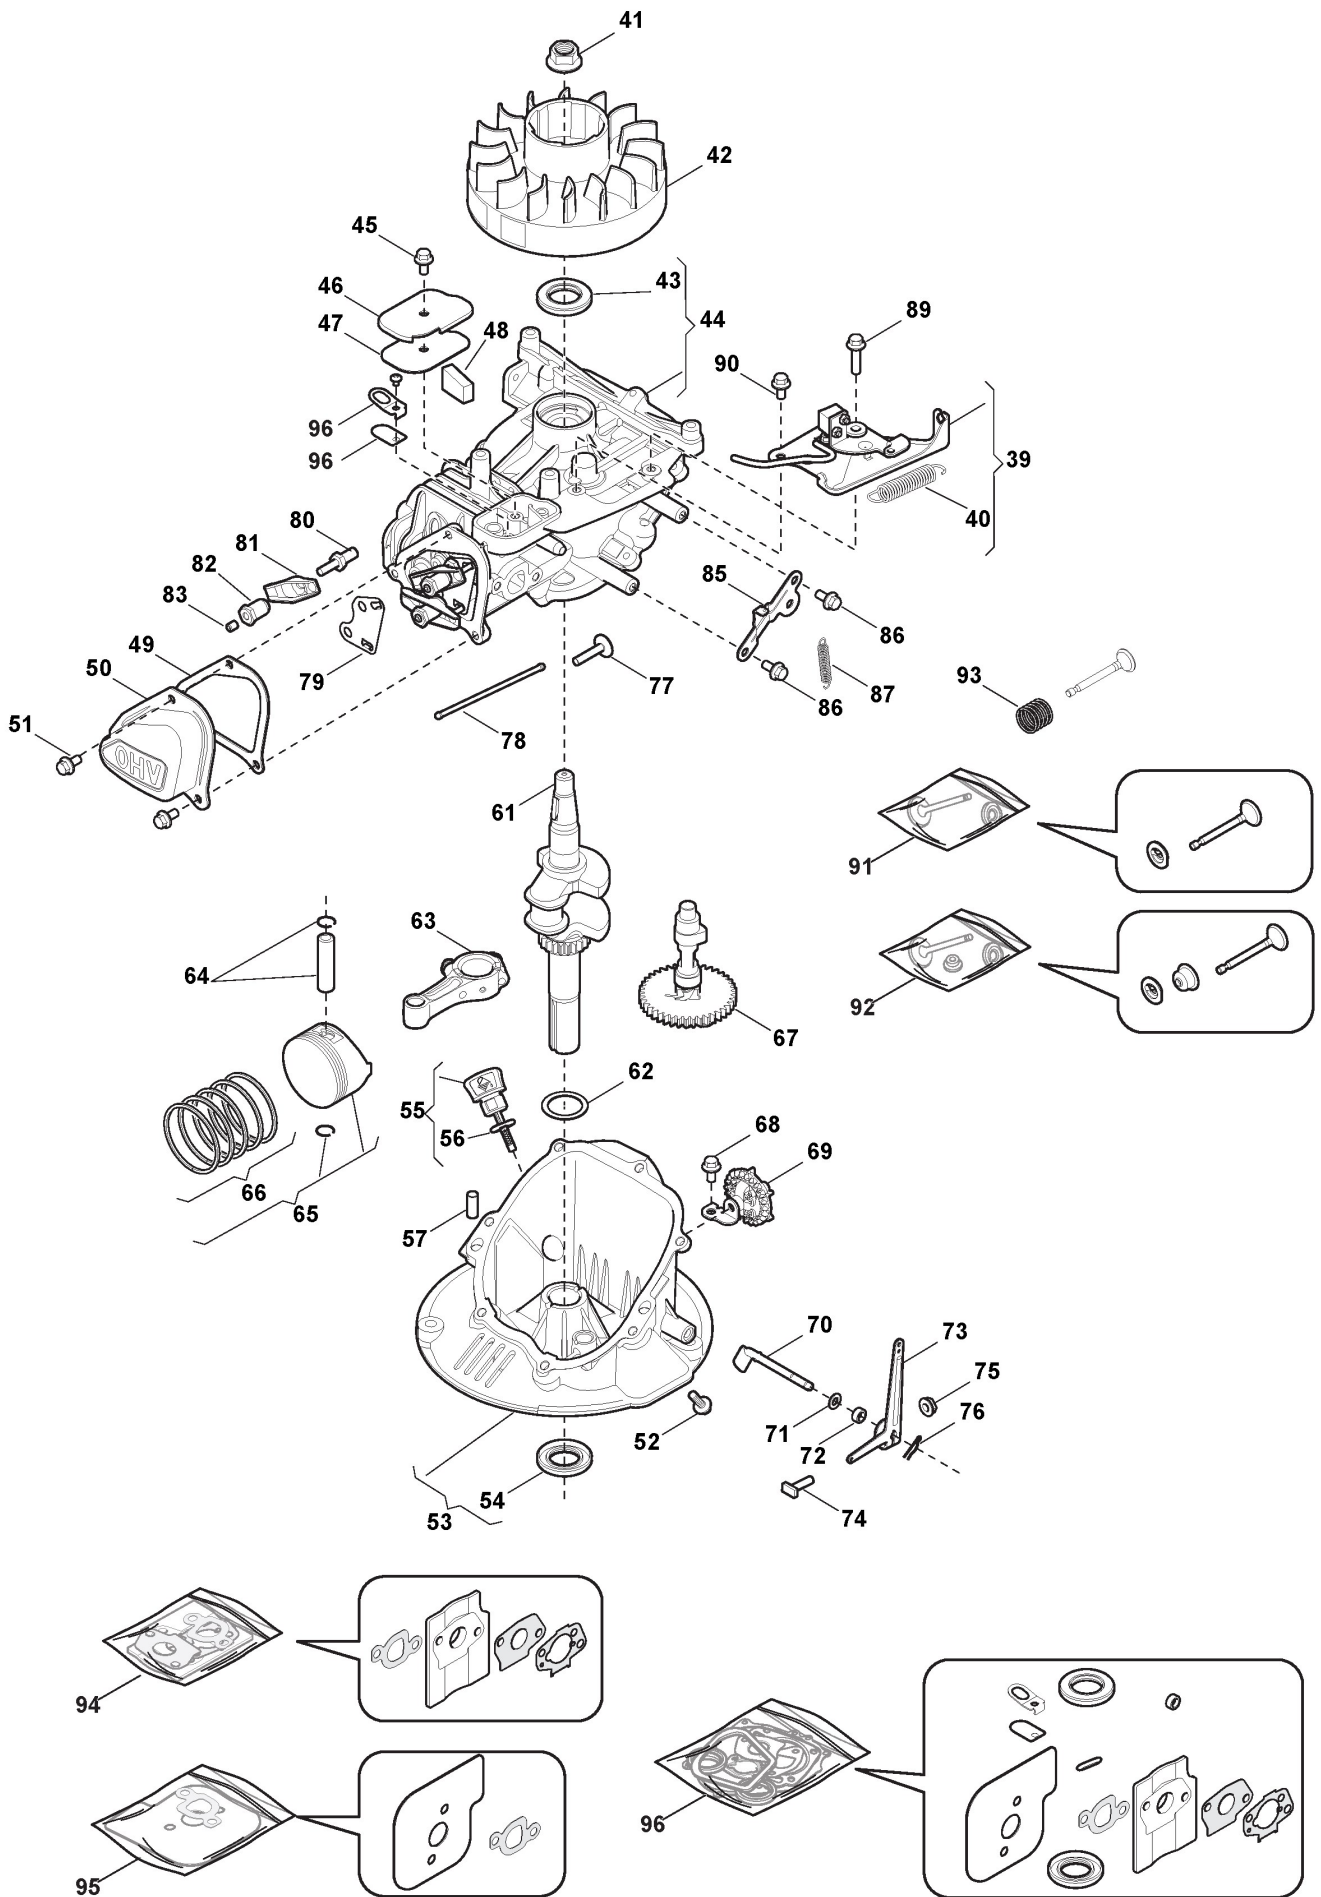

Engine - GGP RV100

Ref.nr.	Antal	Komponentkode	Beskrivelse	Noter	From	Op til
39	1	118550728/0	Brake assy			
40	1	118550727/0	Spring			
41	1	118550717/0	Nut			
42	1	118550718/0	Flywheel Ass.Y			
43	1	118550661/0	Oil Seal			
44	1	118550729/0	Cylinder Head Assy			
45	1	112735699/0	Screw			
46	1	118550659/0	Cover			
47	1	118550733/0	Gasket, Breath Groove			
48	1	118550660/0	Oil Filter			
49	1	118550680/0	Gasket			
50	1	118550681/0	Cover Comp., Head			
51	3	112735699/0	Screw			
52	7	112791500/0	Screw			
53	1	118550672/0	Crankase Cover Assy			
54	1	118550668/0	Oil Seal			
55	1	118550669/0	Tank Cap			
56	1	118550670/0	Or Ring			
57	2	118550664/0	Pin			
61	1	118550674/0	Crankshaft			
62	1	118550673/0	Washer			
63	1	118550675/0	Connecting Rod Assy			
64	1	118550678/0	Circlip + Piston Pin			
65	1	118550677/0	Piston Assy			
66	1	118550679/0	Piston, Ring Set			
67	1	118550682/0	Camshaft assy			
68	1	112735699/0	Screw			
69	1	118550662/0	Speed Governor Assy			
70	1	118550665/0	Shaft, Governor Arm			
71	1	118550666/0	Washer			
72	1	118550671/0	Gasket			
73	1	118550723/0	Support Governor			
74	1	118550726/0	Screw			
75	1	118550722/0	Nut			
76	1	118550667/0	Cotter Pin			
77	2	118550683/0	Valve Lifter			
78	2	118550684/0	Push Rods			
79	1	118550685/0	Plate			
80	2	118550686/0	Screw			
81	2	118550687/0	Valve Arm			
82	2	118550688/0	Nut			
83	2	118550689/0	Nut			
85	1	118550724/0	Plate			
86	2	112735699/0	Screw			
87	1	118550725/0	Spring			
89	1	112791500/0	Screw			
90	1	112735699/0	Screw			
91	2	118550692/0	Exhaust Valve Assy