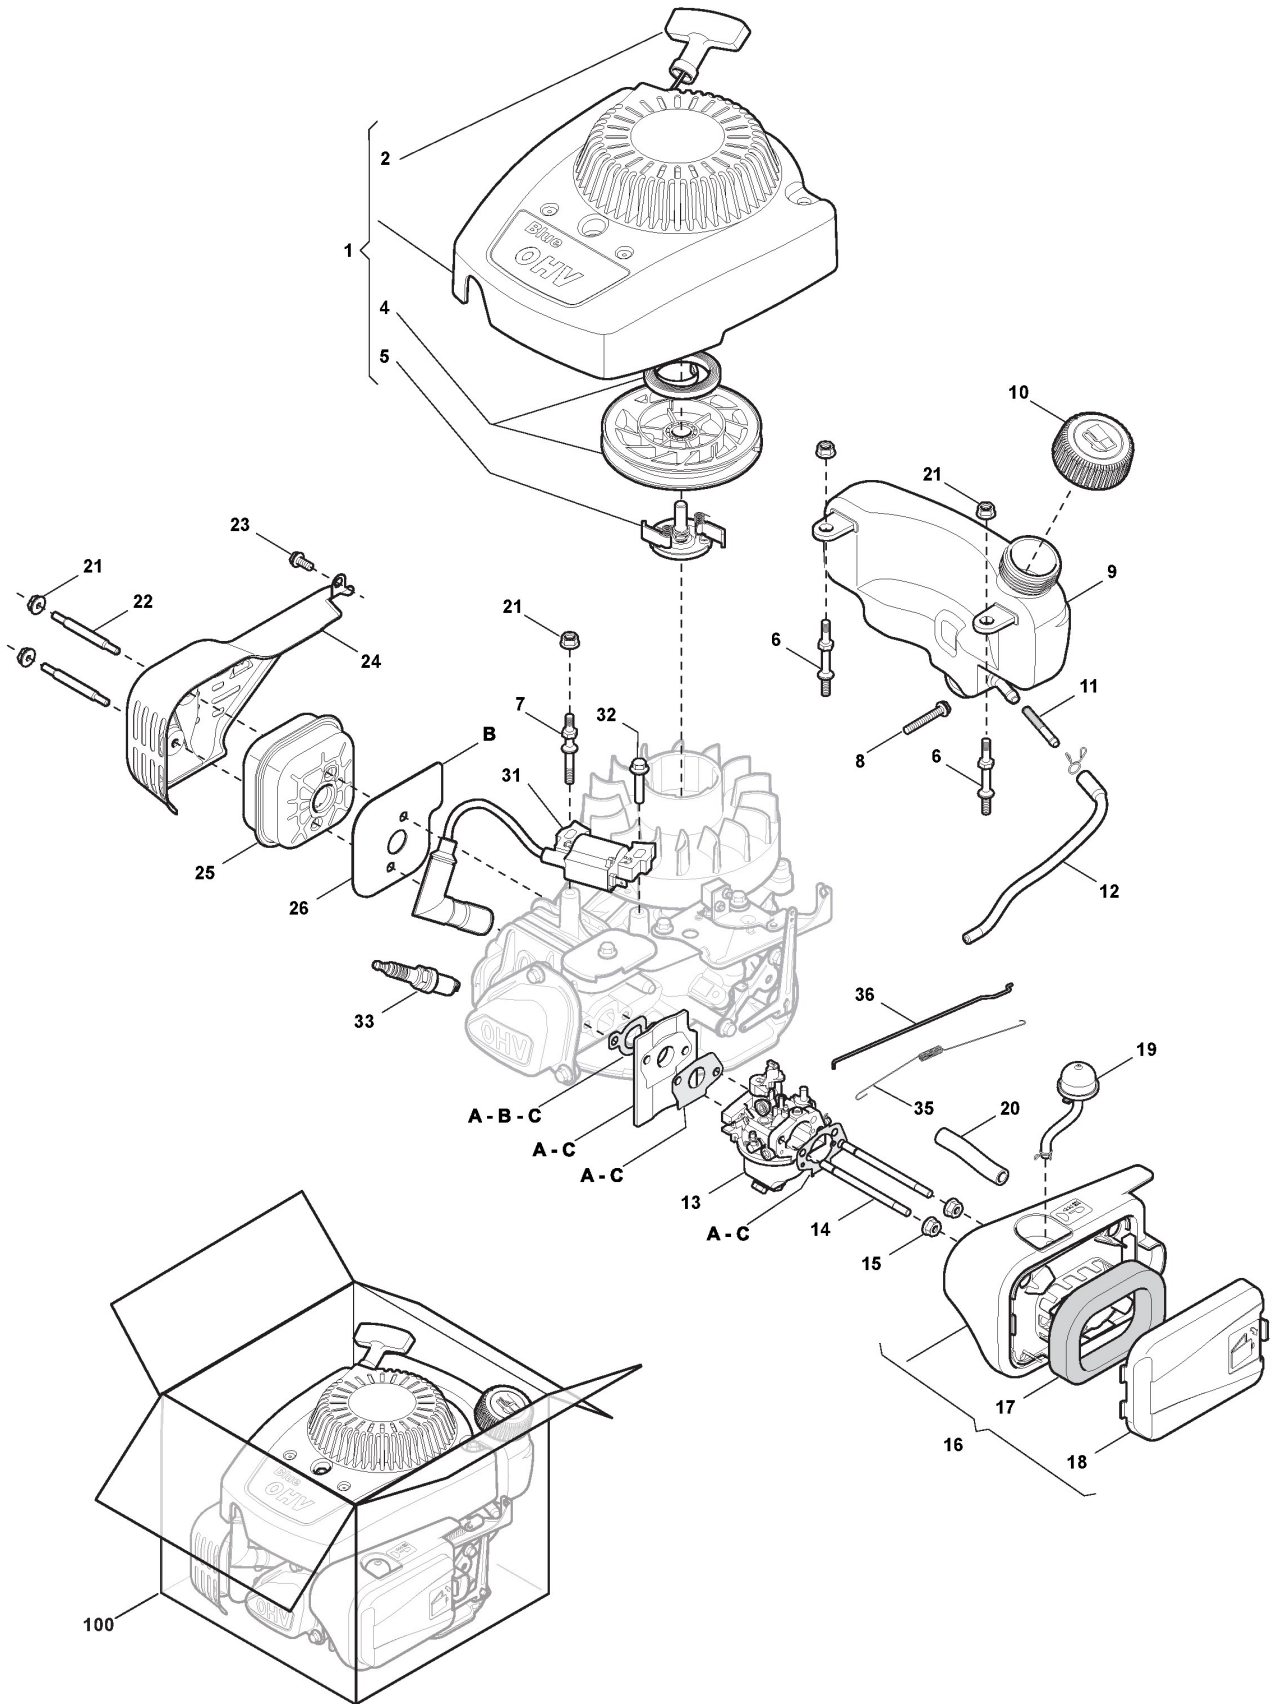

Engine - GGP RV100

Ref.nr.	Antal	Komponentkode	Beskrivelse	Noter	From	Op til
1	1	118550693/0	Starter Assy Cover			
2	1	118550694/0	Starter Handle			
4	1	118550695/0	Starter Pulley			
5	1	118550696/0	Starter Pawl Set			
6	2	118550713/0	Screw			
7	1	118550714/0	Screw			
8	1	112689515/0	Screw			
9	1	118550712/0	Fuel Tank			
10	1	118550711/0	Fuel Cap			
11	1	118550715/0	Fuel Filter			
12	1	118550716/0	Fuel Pipe			
13	1	118550697/0	Carburetor			
14	2	118550706/0	Screw			
15	2	112292102/0	Nut			
16	1	118550702/0	Air Cleaner Assy			
17	1	118550704/0	Air Filter			
18	1	118550703/0	Air Cleaner Cover			
19	1	118550698/0	Air Purge Pump			
20	1	118550705/0	Breather Fule Pipe			
21	4	112292102/0	Nut			
22	2	118550710/0	Screw			
23	1	112735699/0	Screw			
24	1	118550709/0	Muffler Guard			
25	1	118550708/0	Muffler			
26	1	118550707/0	Muffler Gasket			
31	1	118550719/0	Electronic Coil			
32	1	112792099/0	Screw			
33	1	118550658/0	Spark Plug			
35	1	118550720/0	Spring			
36	1	118550721/0	Governor Link			
100	1	118550732/0	Engine Assembled			