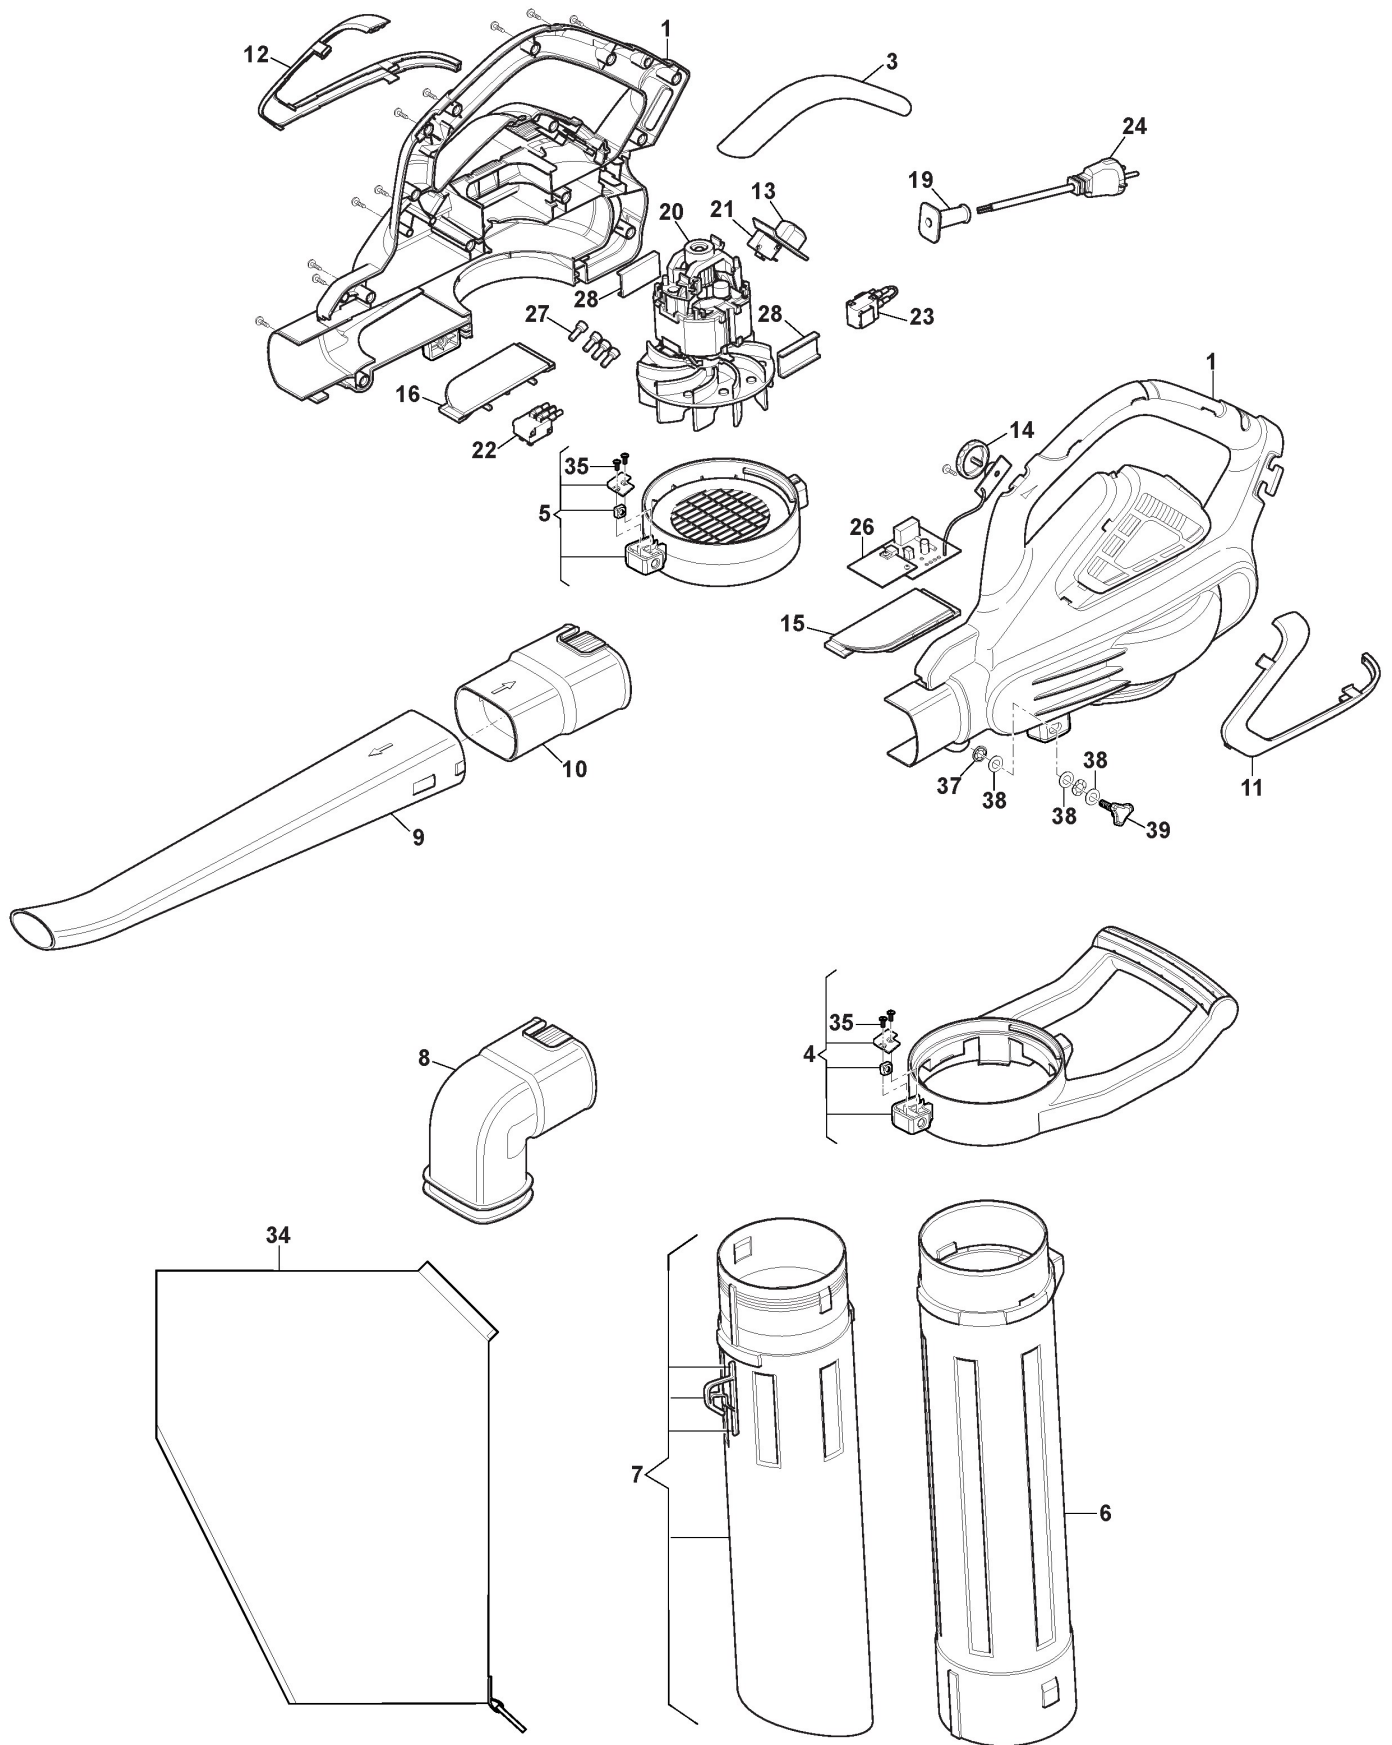

STIGA

SBL 2600 (2016)

255260002/14

Spare parts list Reservdelar Repuestos Ersatzteile Pièces détachées Reserve onderdelen Catalogo ricambi

- Use ST. S.p.A. Genuine Spare Parts specified in the parts list for repair and/or replacement.
- The contents described in the parts list may change due to improvement.
- The drawings of the spare parts are only indicative And might Not represent the part in question exactly.
- The indications "right" - "left" - "front" - "rear" refer to the position of the operator when using the machine.
- When placing orders of parts for repair And/Or replacement, make sure that the illustrated parts list Is the one applying to the machine's year of manufacture, as shown on the identification plate attached to the machine.

Electric Blower

Ref.nr.	Antal	Komponentkode	Beskrivelse	Noter	From	Op til
1	1	118804942/0	Grey Housing Assy	Grey		
3	1	118804542/0	Handle Cover			
4	1	118804951/0	Vacumm Handle Assy			
5	1	118804943/0	Protection Guard Assy			
6	1	118801633/0	Upper vacumm tube			
7	1	118801641/0	Lower Vacumm Tube Assy			
8	1	118801628/0	Dust bag connection part			
9	1	118801626/0	Blower tube			
10	1	118801625/0	Blower tube connection part			
11	1	118801637/0	left decorate cover			
12	1	118801636/0	right decorate cover			
13	1	118804538/0	Switch			
14	1	118804539/0	Button			
15	1	118801638/0	left channel inlay			
16	1	118801639/0	right channel inlay			
19	1	118801629/0	Cable groment			
20	1	118801609/0	Electric Motor			
21	1	118801612/0	Power switch			
22	1	118801613/0	Protected switch			
23	1	118801614/0	Protected switch			
24	1	118801610/0	Flexible power cord	Europe Plug		
24	1	118804541/0	Flexible Power Cord	BS Plug		
26	1	118801611/0	Circuitry bord			
27	2	118801615/0	Wire Connector			
28	2	118801640/0	Motor cushion			
34	1	118801616/0	Dust bag			
35	4	118810727/0	Screw			
37	1	112604898/0	Crown Fastener			
38	3	9699-0090-02	Washer			
39	1	118804944/0	Knob			