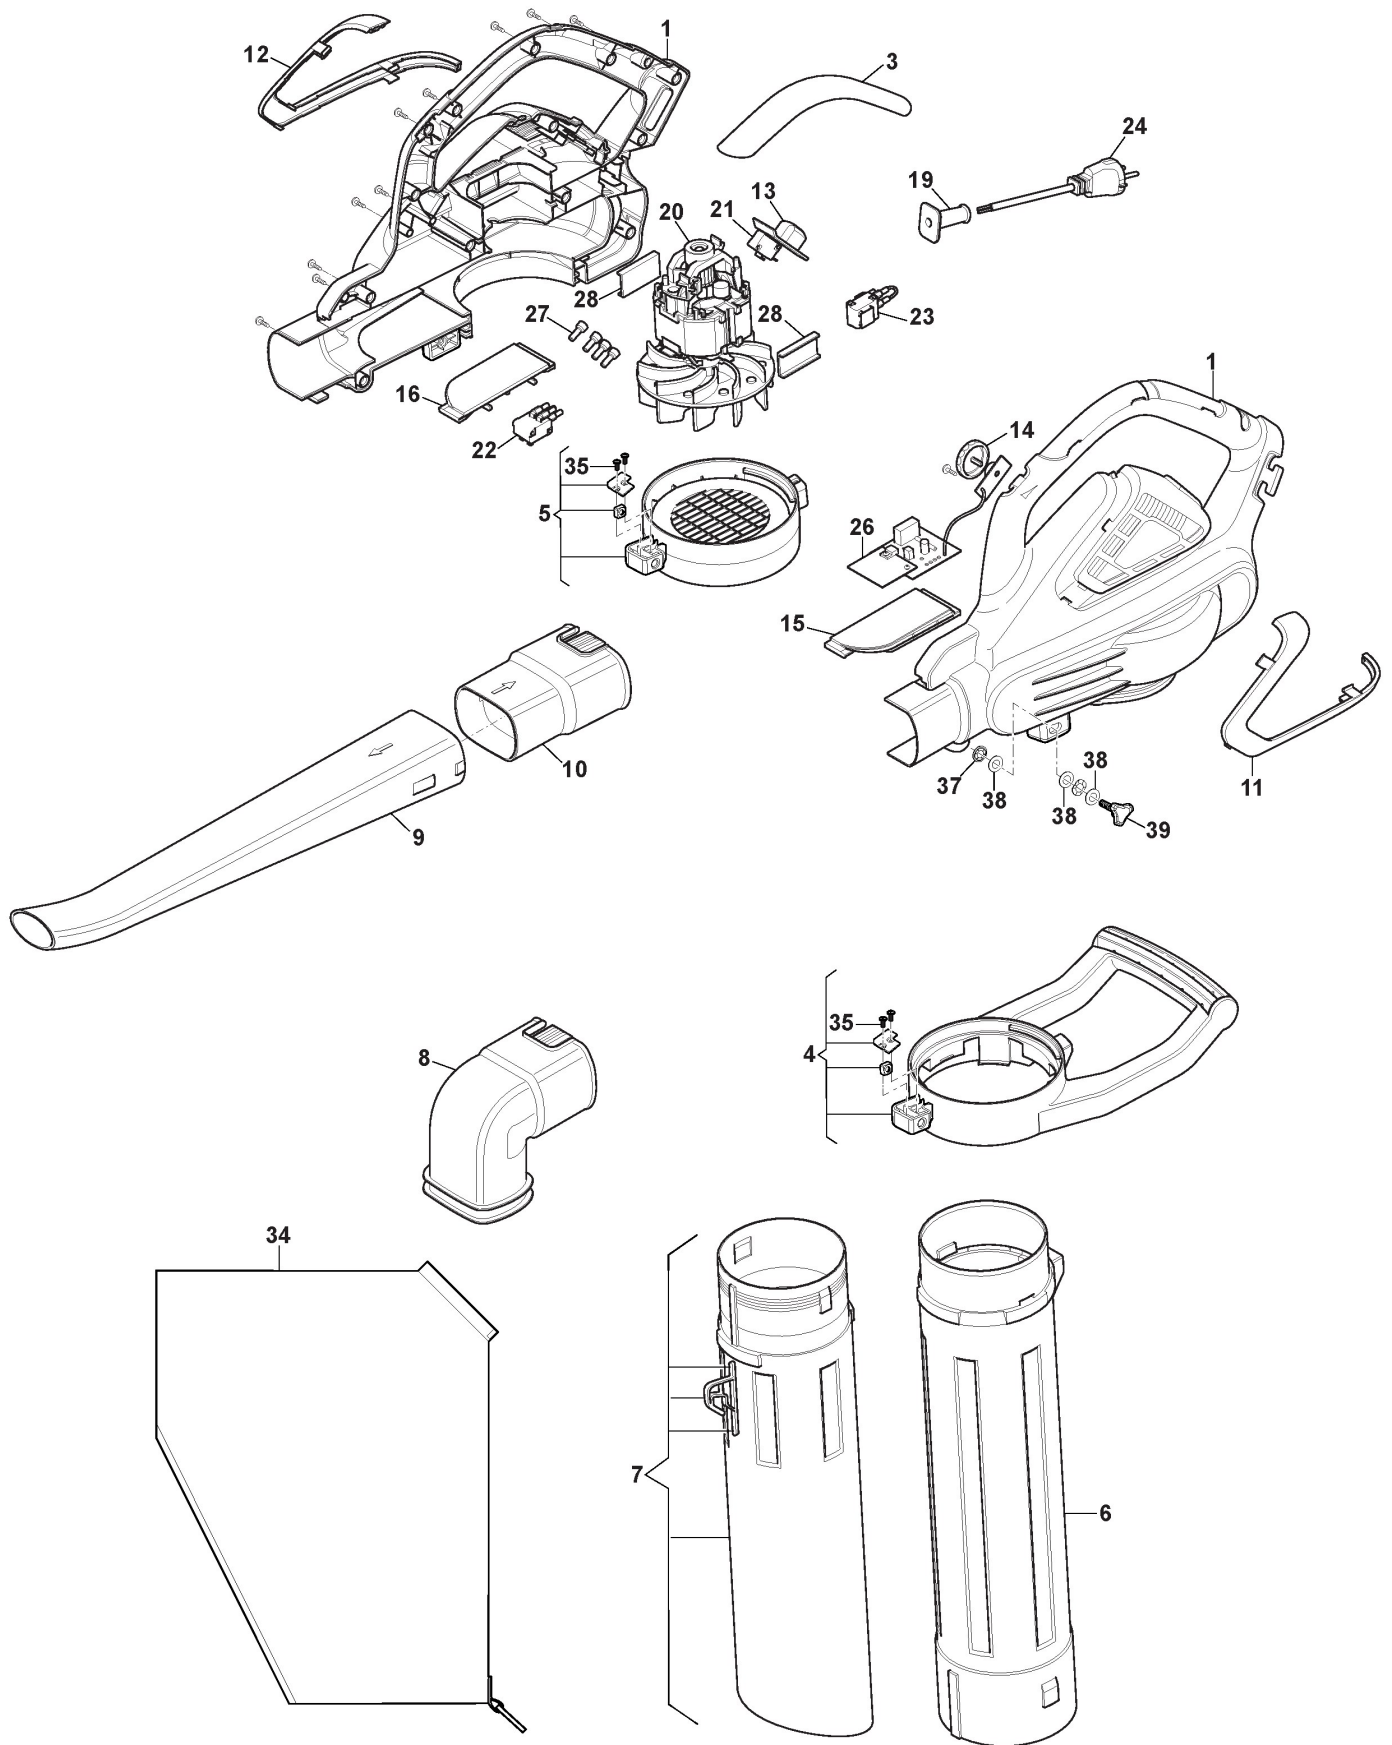

STIGA

BL 130c V (2023)

255260002/ST1

Spare parts list Reservdelar Repuestos Ersatzteile Pièces détachées Reserve onderdelen Catalogo ricambi

- Use ST. S.p.A. Genuine Spare Parts specified in the parts list for repair and/or replacement.
- The contents described in the parts list may change due to improvement.
- The drawings of the spare parts are only indicative And might Not represent the part in question exactly.
- The indications "right" - "left" - "front" - "rear" refer to the position of the operator when using the machine.
- When placing orders of parts for repair And/Or replacement, make sure that the illustrated parts list Is the one applying to the machine's year of manufacture, as shown on the identification plate attached to the machine.

Electric Blower

Ref.nr.	Antal	Komponentkode	Beskrivelse	Noter	From	Op til
1	1	118804942/0	Grey Housing Assy	Grey		
3	1	118804542/0	Handle Cover			
4	1	118804951/0	Vacumm Handle Assy			
5	1	118804943/0	Protection Guard Assy			
6	1	118801633/0	Upper vacumm tube			
7	1	118801641/0	Lower Vacumm Tube Assy			
8	1	118801628/0	Dust bag connection part			
9	1	118801626/0	Blower tube			
10	1	118801625/0	Blower tube connection part			
11	1	118801637/0	left decorate cover			
12	1	118801636/0	right decorate cover			
13	1	118804538/0	Switch			
14	1	118804539/0	Button			
15	1	118801638/0	left channel inlay			
16	1	118801639/0	right channel inlay			
19	1	118801629/0	Cable groment			
20	1	118801609/0	Electric Motor			
21	1	118801612/0	Power switch			
22	1	118801613/0	Protected switch			
23	1	118801614/0	Protected switch			
24	1	118801610/0	Flexible power cord	Europe Plug		
24	1	118804541/0	Flexible Power Cord	BS Plug		
26	1	118801611/0	Circuitry bord			
27	2	118801615/0	Wire Connector			
28	2	118801640/0	Motor cushion			
34	1	118801616/0	Dust bag			
35	4	118810727/0	Screw			
37	1	112604898/0	Crown Fastener			
38	3	9699-0090-02	Washer			
39	1	118804944/0	Knob			