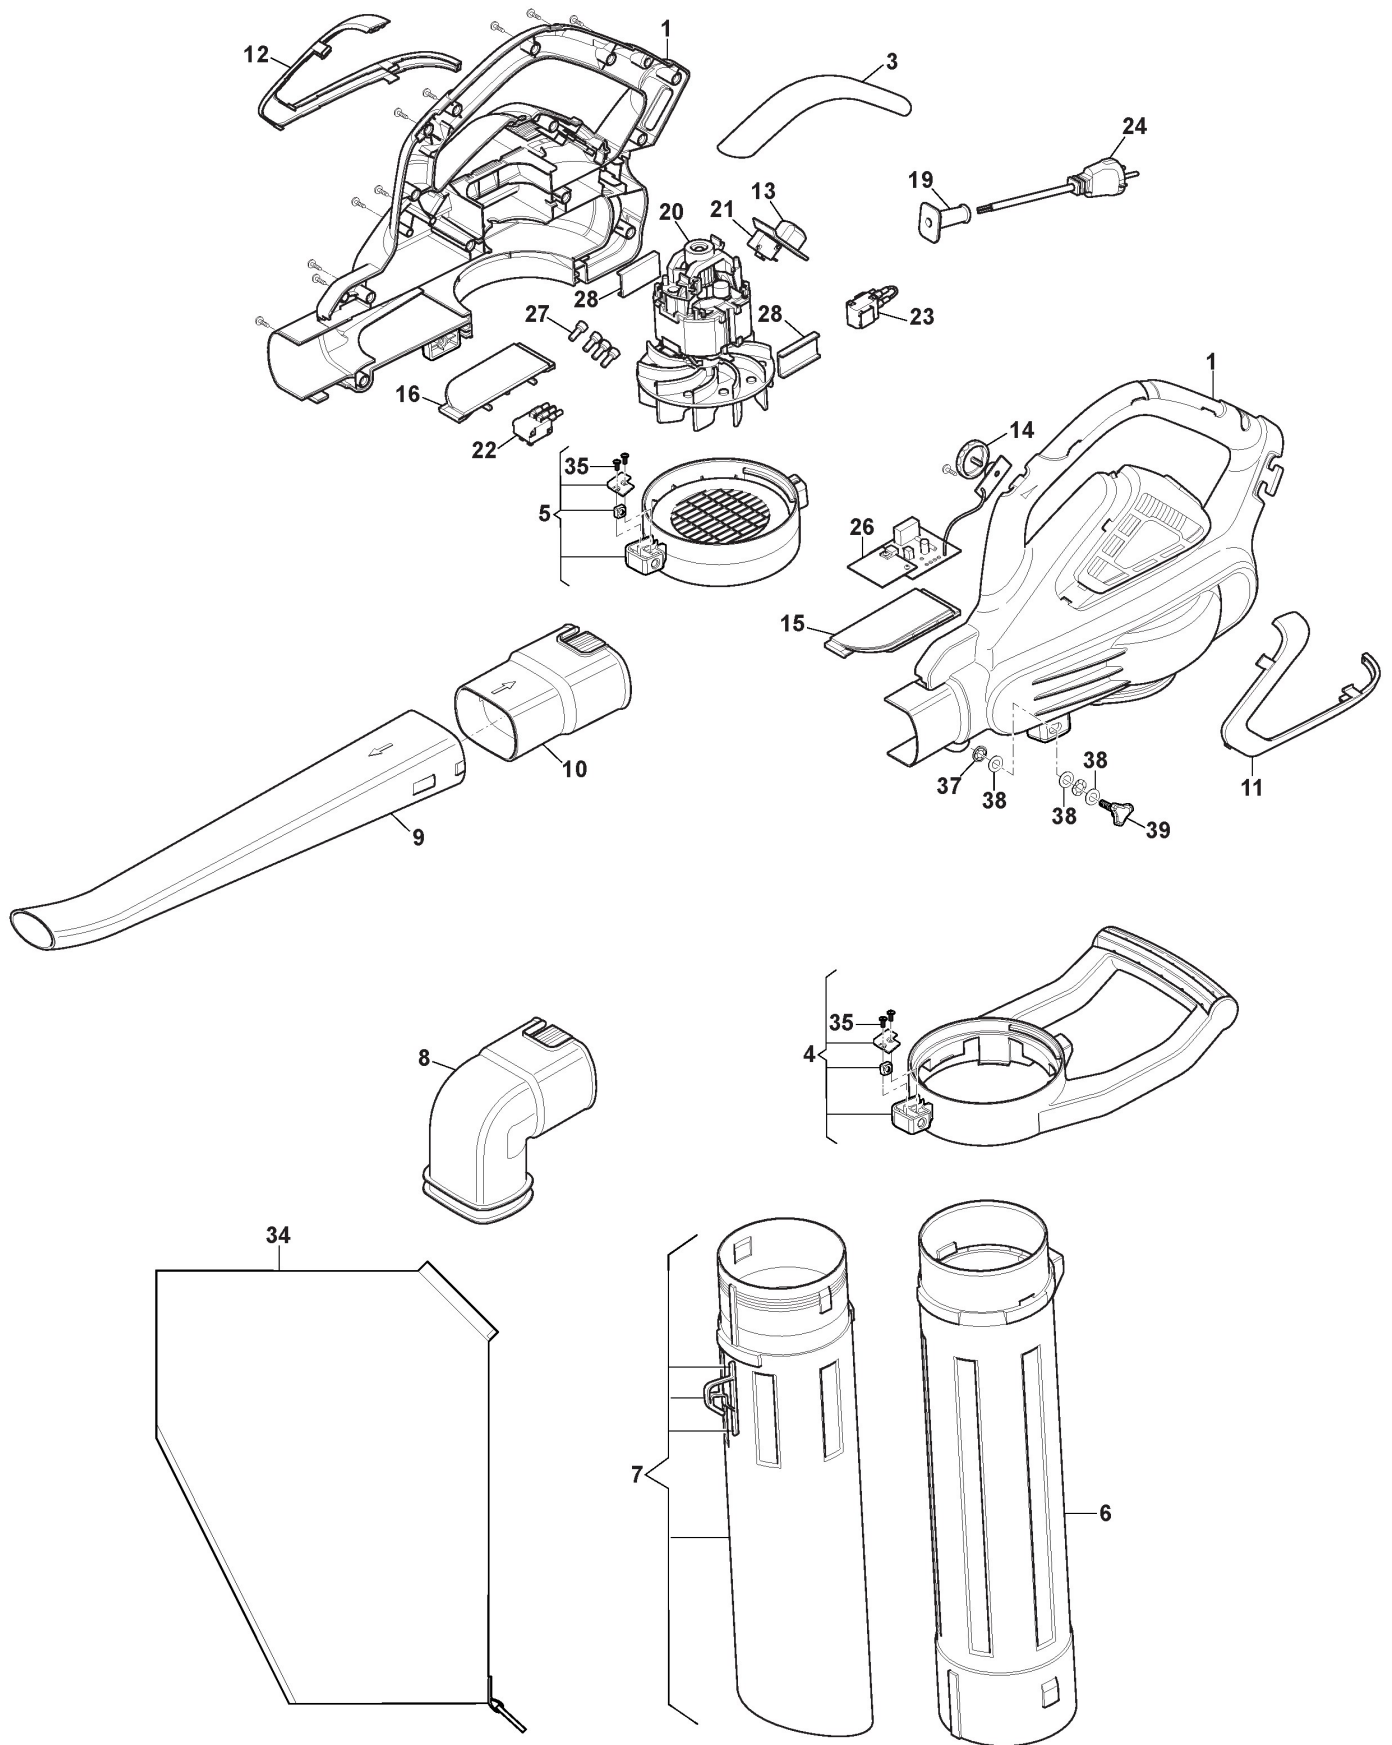

STIGA

SBL 2600 (2017)

255260002/14

Spare parts list Reservdelar Repuestos Ersatzteile Pièces détachées Reserve onderdelen Catalogo ricambi

- Use ST. S.p.A. Genuine Spare Parts specified in the parts list for repair and/or replacement.
- The contents described in the parts list may change due to improvement.
- The drawings of the spare parts are only indicative And might Not represent the part in question exactly.
- The indications "right" - "left" - "front" - "rear" refer to the position of the operator when using the machine.
- When placing orders of parts for repair And/Or replacement, make sure that the illustrated parts list Is the one applying to the machine's year of manufacture, as shown on the identification plate attached to the machine.

Electric Blower

Ref.nr.	Antal	Komponentkode	Beskrivelse	Noter	From	Op til
1	1	118804942/0	Grey Housing Assy	Grey		
3	1	118804542/0	Handle Cover			
4	1	118804951/0	Vacumm Handle Assy			
5	1	118804943/0	Protection Guard Assy			
6	1	118801633/0	Upper vacumm tube			
7	1	118801641/0	Lower Vacumm Tube Assy			
8	1	118801628/0	Dust bag connection part			
9	1	118801626/0	Blower tube			
10	1	118801625/0	Blower tube connection part			
11	1	118801637/0	left decorate cover			
12	1	118801636/0	right decorate cover			
13	1	118804538/0	Switch			
14	1	118804539/0	Button			
15	1	118801638/0	left channel inlay			
16	1	118801639/0	right channel inlay			
19	1	118801629/0	Cable groment			
20	1	118801609/0	Electric Motor			
21	1	118801612/0	Power switch			
22	1	118801613/0	Protected switch			
23	1	118801614/0	Protected switch			
24	1	118801610/0	Flexible power cord	Europe Plug		
24	1	118804541/0	Flexible Power Cord	UK Plug		
26	1	118801611/0	Circuitry bord			
27	2	118801615/0	Wire Connector			
28	2	118801640/0	Motor cushion			
34	1	118801616/0	Dust bag			
35	4	118810727/0	Screw			
37	1	112604898/0	Crown Fastener			
38	3	9699-0090-02	Washer			
39	1	118804944/0	Knob			