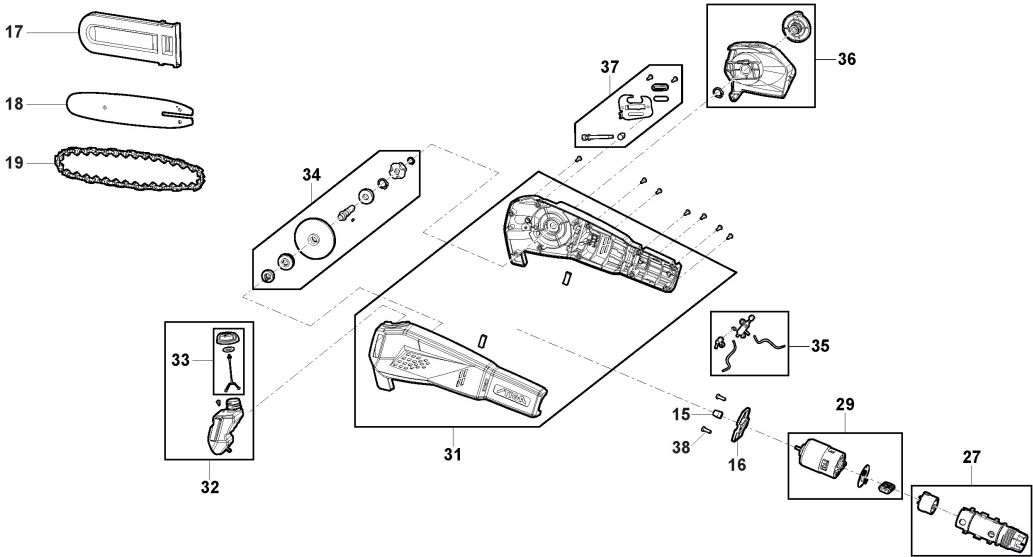

STIGA

SMT 500 AE (2021)

278720008/ST2

Spare parts list
Reservdelar
Repuestos
Ersatzteile
Pièces détachées
Reserve onderdelen
Catalogo ricambi

- Use ST. S.p.A. Genuine Spare Parts specified in the parts list for repair and/or replacement.
- The contents described in the parts list may change due to improvement.
- The drawings of the spare parts are only indicative And might Not represent the part in question exactly.
- The indications "right" - "left" - "front" - "rear" refer to the position of the operator when using the machine.
- When placing orders of parts for repair And/Or replacement, make sure that the illustrated parts list Is the one applying to the machine's year of manufacture, as shown on the identification plate attached to the machine.

Body Work

Ref.nr.	Antal	Komponentkode	Beskrivelse	Noter	From	Op til
1	1	118810865/0	Cover			
2	2	2312120	Flat washer			
3	1	1911-9260-01	Padded Single Harness			
4	4	112727802/0	Screw			
13	4	112728523/0	Screw			
14	4	112154510/0	Nut			
20	1	118810883/0	Housing Kit			
21	1	118810884/0	PCB and Electronics Assy			
22	1	118810885/0	Levers kit			
23	1	118810886/0	Battery Housing Kit			
24	1	118810887/0	Switch Cover Kit			
25	1	118810888/0	Extension shafts assy			

Pole Pruner

Ref.nr.	Antal	Komponentkode	Beskrivelse	Noter	From	Op til
15	1	118810870/0	Gear			
16	1	118810871/0	Motor Bracket			
17	1	323085000/0	Chain Cover			
18	1	123900360/0	Guide Bar 10inch			
19	1	1519-9110-02	Chain 10"-3/8"-0,050"-40E			
27	1	118810890/0	Joint Kit			
29	1	118810892/0	Motor Assy			
31	1	118810894/0	Housing Kit			
32	1	118810895/0	Oil Tank Assy			
33	1	118810896/0	Oil Tank Cap Assy			
34	1	118810897/0	Gear Assy			
35	1	118810898/0	Oil Pump Kit			
36	1	118810899/0	Chain Tensioning Cover kit			
37	1	118810900/0	Chain Tensioner kit			
38	2	2135010	Screw			