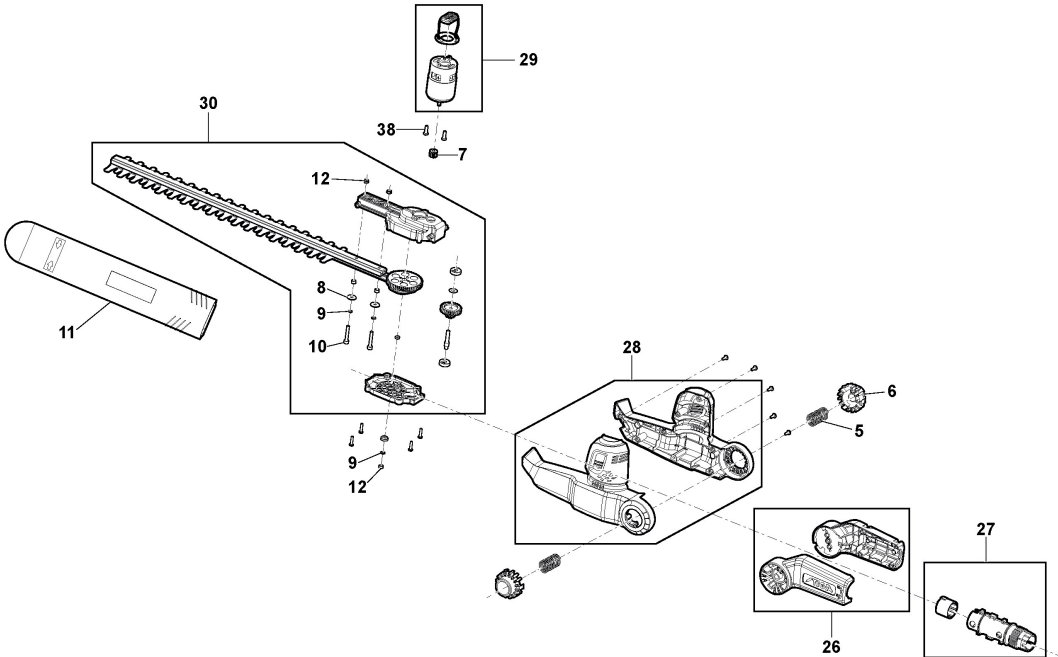

STIGA

SMT 500 AE (2021)

278720008/ST2

Spare parts list
Reservdelar
Repuestos
Ersatzteile
Pièces détachées
Reserve onderdelen
Catalogo ricambi

- Use ST. S.p.A. Genuine Spare Parts specified in the parts list for repair and/or replacement.
- The contents described in the parts list may change due to improvement.
- The drawings of the spare parts are only indicative And might Not represent the part in question exactly.
- The indications "right" - "left" - "front" - "rear" refer to the position of the operator when using the machine.
- When placing orders of parts for repair And/Or replacement, make sure that the illustrated parts list Is the one applying to the machine's year of manufacture, as shown on the identification plate attached to the machine.

Body Work

Ref.nr.	Antal	Komponentkode	Beskrivelse	Noter	From	Op til
1	1	118810865/0	Cover			
2	2	2312120	Flat washer			
3	1	1911-9260-01	Padded Single Harness			
4	4	112727802/0	Screw			
13	4	112728523/0	Screw			
14	4	112154510/0	Nut			
20	1	118810883/0	Housing Kit			
21	1	118810884/0	PCB and Electronics Assy			
22	1	118810885/0	Levers kit			
23	1	118810886/0	Battery Housing Kit			
24	1	118810887/0	Switch Cover Kit			
25	1	118810888/0	Extension shafts assy			

Pole Pruner

Ref.nr.	Antal	Komponentkode	Beskrivelse	Noter	From	Op til
15	1	118810870/0	Gear			
16	1	118810871/0	Motor Bracket			
17	1	323085000/0	Chain Cover			
18	1	123900360/0	Guide Bar 10inch			
19	1	1519-9110-02	Chain 10"-3/8"-0,050"-40E			
27	1	118810890/0	Joint Kit			
29	1	118810892/0	Motor Assy			
31	1	118810894/0	Housing Kit			
32	1	118810895/0	Oil Tank Assy			
33	1	118810896/0	Oil Tank Cap Assy			
34	1	118810897/0	Gear Assy			
35	1	118810898/0	Oil Pump Kit			
36	1	118810899/0	Chain Tensioning Cover kit			
37	1	118810900/0	Chain Tensioner kit			
38	2	2135010	Screw			