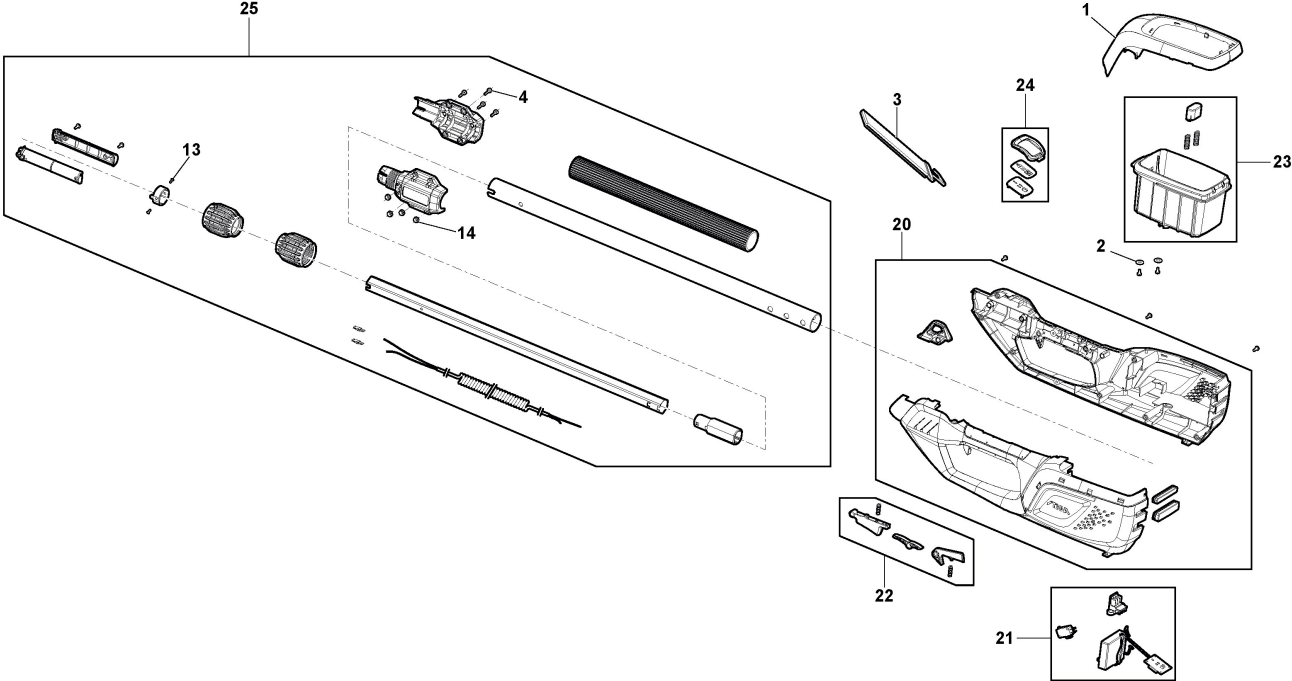

Body Work

Ref.nr.	Antal	Komponentkode	Beskrivelse	Noter	From	Op til
1	1	118810865/0	Cover			
2	2	2312120	Flat washer			
3	1	1911-9260-01	Padded Single Harness			
4	4	112727802/0	Screw			
13	4	112728523/0	Screw			
14	4	112154510/0	Nut			
20	1	118810883/0	Housing Kit			
21	1	118810884/0	PCB and Electronics Assy			
22	1	118810885/0	Levers kit			
23	1	118810886/0	Battery Housing Kit			
24	1	118810887/0	Switch Cover Kit			
25	1	118810888/0	Extension shafts assy