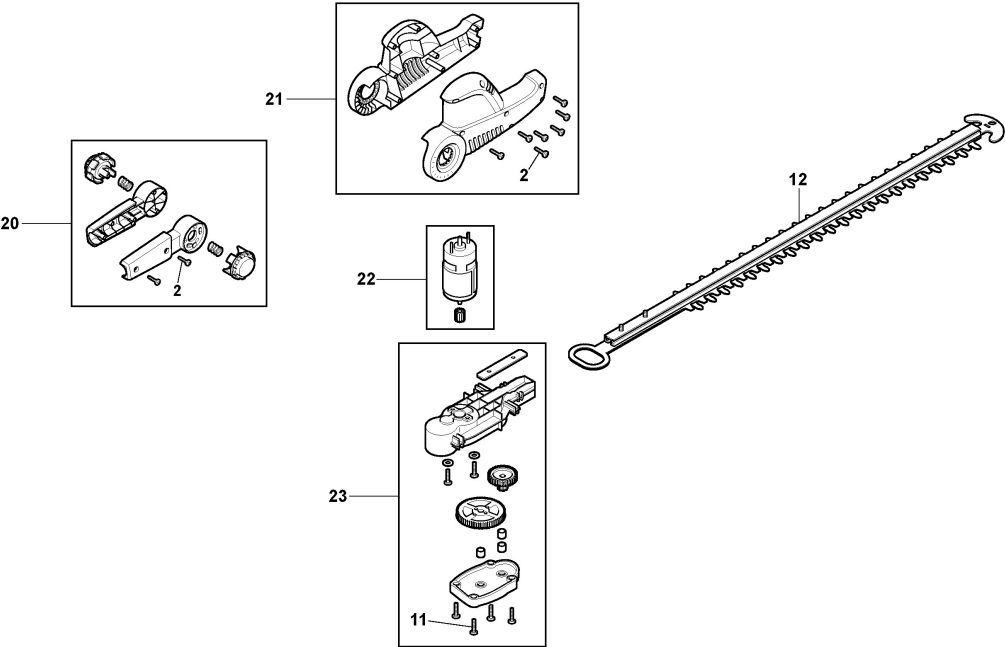

Reserve onderdelen

Catalogo ricambi

- Use ST. S.p.A. Genuine Spare Parts specified in the parts list for repair and/or replacement.
- The contents described in the parts list may change due to improvement.
- The drawings of the spare parts are only indicative And might Not represent the part in question exactly.
- The indications "right" - "left" - "front" - "rear" refer to the position of the operator when using the machine.
- When placing orders of parts for repair And/Or replacement, make sure that the illustrated parts list Is the one applying to the machine's year of manufacture, as shown on the identification plate attached to the machine.

Body Work

Ref.nr.	Antal	Komponentkode	Beskrivelse	Noter	From	Op til
1	1	118811081/0	Battery Connector			
2	9	112728099/1	Screw			
3	2	2135130	Screw			
4	4	112154320/0	Nut			
5	1	112727791/0	Screw			
6	1	112154510/0	Nut			
7	1	118811124/0	Harness Support			
8	1	1911-9261-01	Harness			
9	2	2132550	Screw			
10	1	2123090	Screw			
11	4	112727356/0	Screw			
13	1	118811122/0	Handle Cover Kit			
14	1	118811123/0	Levers Kit			
15	1	118811125/0	Tube Kit			
16	1	118811126/0	Extension Pole Joint Kit			
17	1	118811127/0	Female Attachment Joint Kit			
18	1	118811128/0	Male Attachment Joint Kit			
19	1	118811129/0	Attachment Pole Kit			

Pole Pruner

Ref.nr.	Antal	Komponentkode	Beskrivelse	Noter	From	Op til
2	9	112728099/1	Screw			
10	3	2123090	Screw			
24	1	118811085/0	Motor Bracket			
25	2	123878020/0	Screw			
26	1	112608500/0	Seeger			
27	1	1519-9160-02	Chain 8"-3/8"-0,050"-33E			
28	1	118804540/0	Guide Bar 8"-3/8"			
29	1	118811136/0	Oil Tank Assy			
30	1	118811137/0	Oil Tank Cap Assy			
31	1	118811144/0	Housing Kit			
32	1	118811138/0	Motor Assy			
33	1	118811139/0	Gears Kit			
34	1	118811140/0	Oil Pump kit			
35	1	118811141/0	Chain Tensioner kit			
36	1	118811142/0	Clutch Cover Assy			