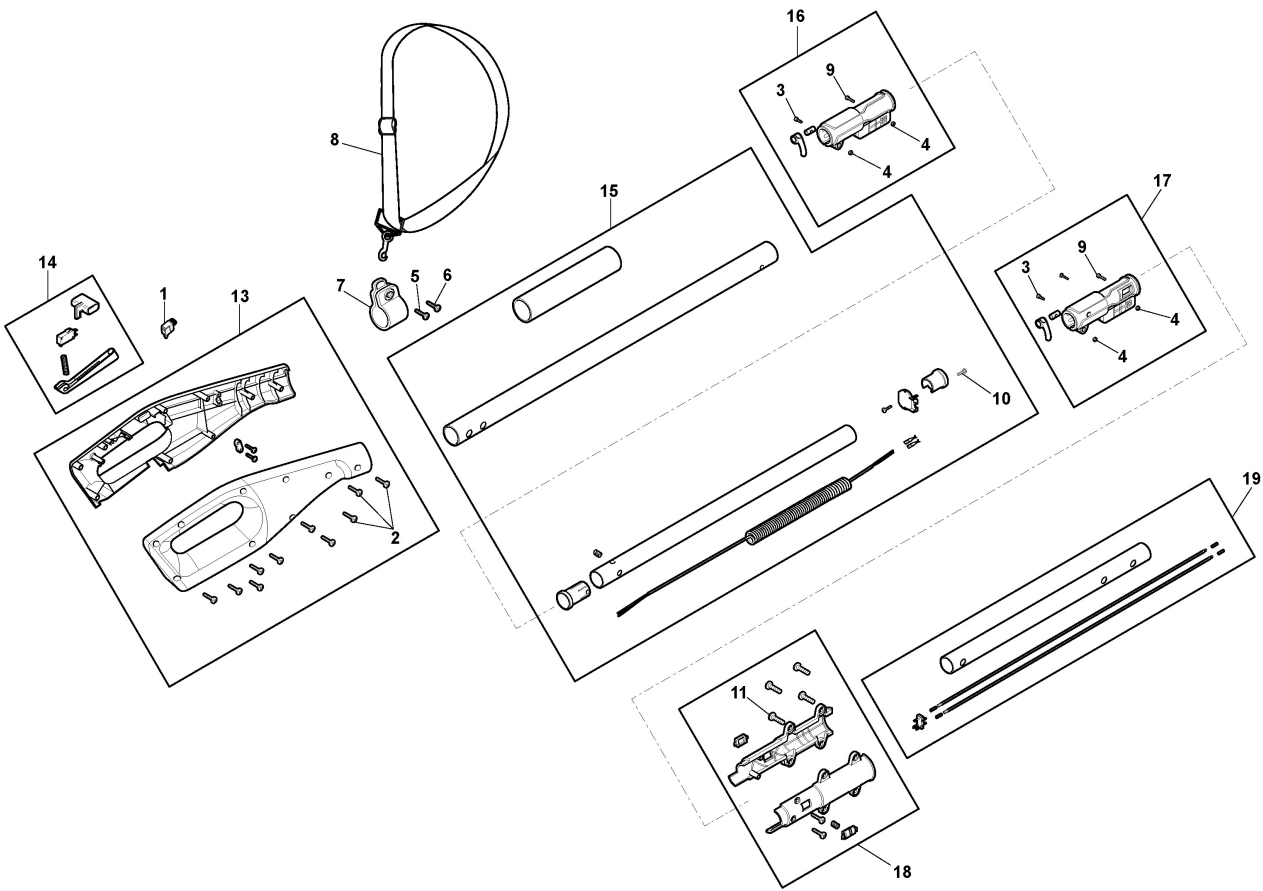

STIGA

SMT 100 AE Kit (2021)

271724108/ST1

Spare parts list

Reservdelar

Repuestos

Ersatzteile

Pièces détachées

Reserve onderdelen

Catalogo ricambi

- Use ST. S.p.A. Genuine Spare Parts specified in the parts list for repair and/or replacement.
- The contents described in the parts list may change due to improvement.
- The drawings of the spare parts are only indicative And might Not represent the part in question exactly.
- The indications "right" - "left" - "front" - "rear" refer to the position of the operator when using the machine.
- When placing orders of parts for repair And/Or replacement, make sure that the illustrated parts list Is the one applying to the machine's year of manufacture, as shown on the identification plate attached to the machine.

Body Work

Ref.nr.	Antal	Komponentkode	Beskrivelse	Noter	From	Op til
1	1	118811081/0	Battery Connector			
2	9	112728099/1	Screw			
3	2	2135130	Screw			
4	4	112154320/0	Nut			
5	1	112727791/0	Screw			
6	1	112154510/0	Nut			
7	1	118811124/0	Harness Support			
8	1	1911-9261-01	Harness			
9	2	2132550	Screw			
10	1	2123090	Screw			
11	4	112727356/0	Screw			
13	1	118811122/0	Handle Cover Kit			
14	1	118811123/0	Levers Kit			
15	1	118811125/0	Tube Kit			
16	1	118811126/0	Extension Pole Joint Kit			
17	1	118811127/0	Female Attachment Joint Kit			
18	1	118811128/0	Male Attachment Joint Kit			
19	1	118811129/0	Attachment Pole Kit			

Pole Pruner

Ref.nr.	Antal	Komponentkode	Beskrivelse	Noter	From	Op til
2	9	112728099/1	Screw			
10	3	2123090	Screw			
24	1	118811085/0	Motor Bracket			
25	2	123878020/0	Screw			
26	1	112608500/0	Seeger			
27	1	1519-9160-02	Chain 8"-3/8"-0,050"-33E			
28	1	118804540/0	Guide Bar 8"-3/8"			
29	1	118811136/0	Oil Tank Assy			
30	1	118811137/0	Oil Tank Cap Assy			
31	1	118811144/0	Housing Kit			
32	1	118811138/0	Motor Assy			
33	1	118811139/0	Gears Kit			
34	1	118811140/0	Oil Pump kit			
35	1	118811141/0	Chain Tensioner kit			
36	1	118811142/0	Clutch Cover Assy			