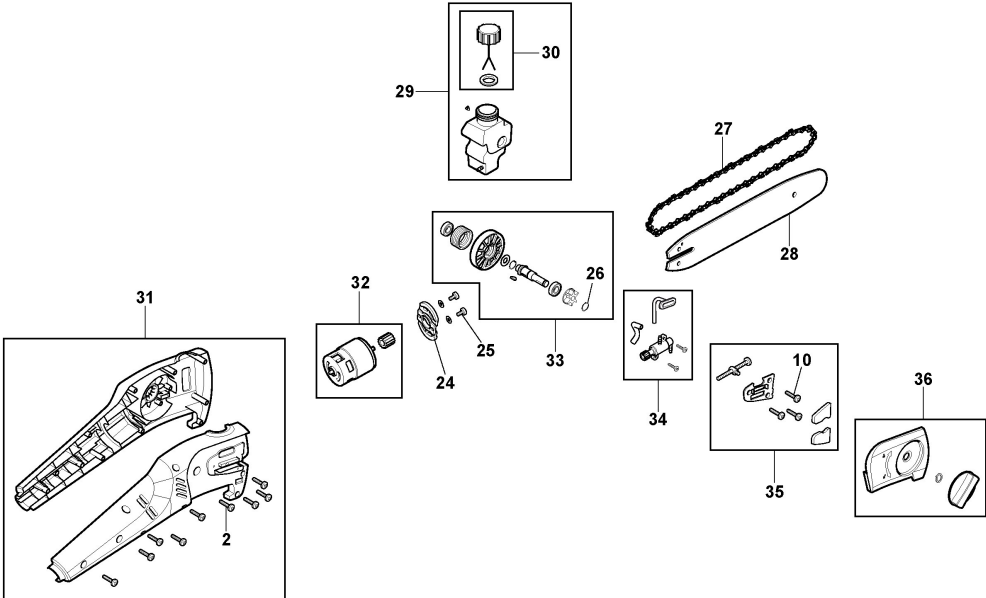

Body Work

Ref.nr.	Antal	Komponentkode	Beskrivelse	Noter	From	Op til
1	1	118811081/0	Battery Connector			
2	9	112728099/1	Screw			
3	2	2135130	Screw			
4	4	112154320/0	Nut			
5	1	112727791/0	Screw			
6	1	112154510/0	Nut			
7	1	118811124/0	Harness Support			
8	1	1911-9261-01	Harness			
9	2	2132550	Screw			
10	1	2123090	Screw			
11	4	112727356/0	Screw			
13	1	118811122/0	Handle Cover Kit			
14	1	118811123/0	Levers Kit			
15	1	118811125/0	Tube Kit			
16	1	118811126/0	Extension Pole Joint Kit			
17	1	118811127/0	Female Attachment Joint Kit			
18	1	118811128/0	Male Attachment Joint Kit			
19	1	118811129/0	Attachment Pole Kit			

Pole Hedge Trimmer

Ref.nr.	Antal	Komponentkode	Beskrivelse	Noter	From	Op til
2	10	112728099/1	Screw			
11	4	112727356/0	Screw			
12	1	118811084/0	Blade Assy			
20	1	118811497/0	Rotation Components Kit			
21	1	118811498/0	Housing Kit			
22	1	118811130/0	Motor Assy			
23	1	118811131/0	Gear Case Kit			

Pole Pruner

Ref.nr.	Antal	Komponentkode	Beskrivelse	Noter	From	Op til
2	9	112728099/1	Screw			
10	3	2123090	Screw			
24	1	118811085/0	Motor Bracket			
25	2	123878020/0	Screw			
26	1	112608500/0	Seeger			
27	1	1519-9160-02	Chain 8"-3/8"-0,050"-33E			
28	1	118804540/0	Guide Bar 8"-3/8"			
29	1	118811136/0	Oil Tank Assy			
30	1	118811137/0	Oil Tank Cap Assy			
31	1	118811144/0	Housing Kit			
32	1	118811138/0	Motor Assy			
33	1	118811139/0	Gears Kit			
34	1	118811140/0	Oil Pump kit			
35	1	118811141/0	Chain Tensioner kit			
36	1	118811142/0	Clutch Cover Assy			