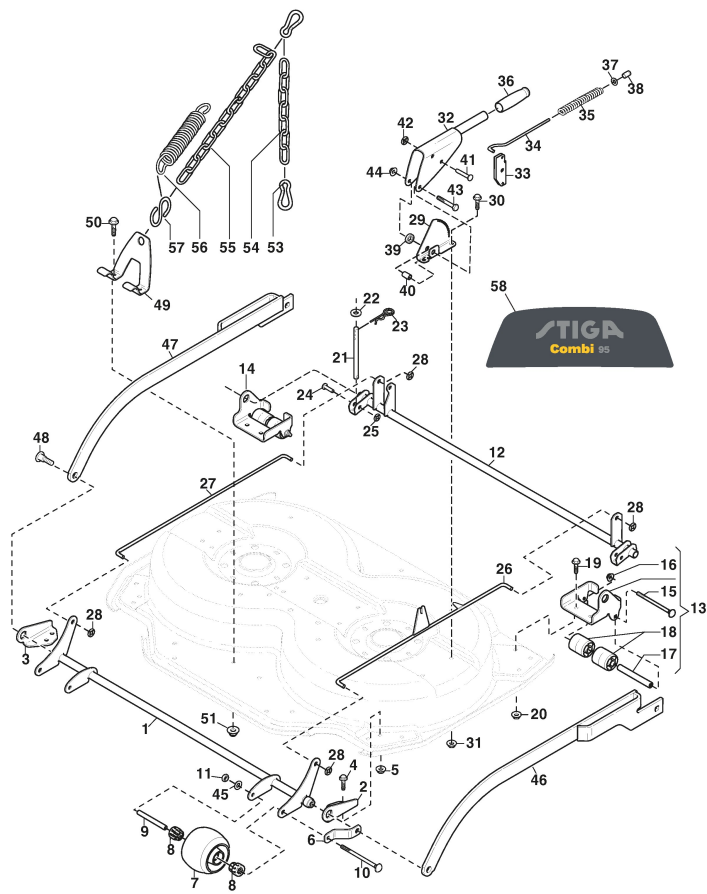

Controls

Ref.nr.	Antal	Komponentkode	Beskrivelse	Noter	From	Op til
1	1	1134-6275-01	Front Axle-Yellow			
2	1	1134-6214-01	Bracket Front-Lh (Yellow)			
3	1	1134-6214-02	Bracket Front-Rh (Yellow)			
4	4	112800815/0	Screw			
5	4	112154220/0	Nut			
6	2	387318275/0	Guide-Grey			
7	2	1134-4284-01	Wheel			
8	4	1134-4319-01	Bearing			
9	2	1134-4318-01	Wheel Axle			
10	2	9897-0813-02	Screw			
11	2	112155000/0	Nut			
12	1	1134-6197-01	Rear Axle-Yellow			
13	1	1134-6282-01	Roller-Lh W.Bracket			
14	1	1134-6282-02	Roller-Rh W.Bracket			
15	1	9897-0813-02	Screw			
16	1	112154220/0	Nut			
17	1	1134-4318-01	Wheel Axle			
18	1	1134-9126-01	Support Rollers	Sats 2 st/kit of 2		
19	4	112800815/0	Screw			
20	4	112154220/0	Nut			
21	2	1134-6198-01	Stud			
22	2	9699-0104-02	Washer			
23	2	9598-2001-02	Spring Pin			
24	2	9646-0098-22	Rivet			
25	2	112604899/0	Crown Fastener			
26	1	1134-6249-02	Push Rod, Left			
27	1	1134-6246-02	Push Rod, Right			
28	4	112604903/0	Washer			
29	1	1137-0259-01	Height Adjust Quadrant			
30	2	112800815/0	Screw			
31	2	112154220/0	Nut			
32	1	387318273/0	Height Adjust Lever-Grey			
33	1	1134-6254-01	Catch Assy			
34	1	1134-5444-01	Push Rod			
35	1	1134-5445-01	Spring			
36	1	1134-5503-01	Handle			
37	1	9699-0087-02	Washer			
38	1	1134-3051-01	Locking Knob			
39	1	1134-6286-03	Spacer			
40	1	1134-1565-16	Spacer			
41	2	9646-0105-22	Rivet			
42	2	9672-0006-02	Lock washer			
43	1	112691400/0	Screw			
44	1	112155000/0	Nut			
45	2	9699-0028-02	Washer			
46	1	387106273/0	Cutting Deck Arm Assy Lh			
47	1	387106271/0	Cutting Deck Arm Assy Rh			
48	2	1134-6279-01	Shoulder Bolt