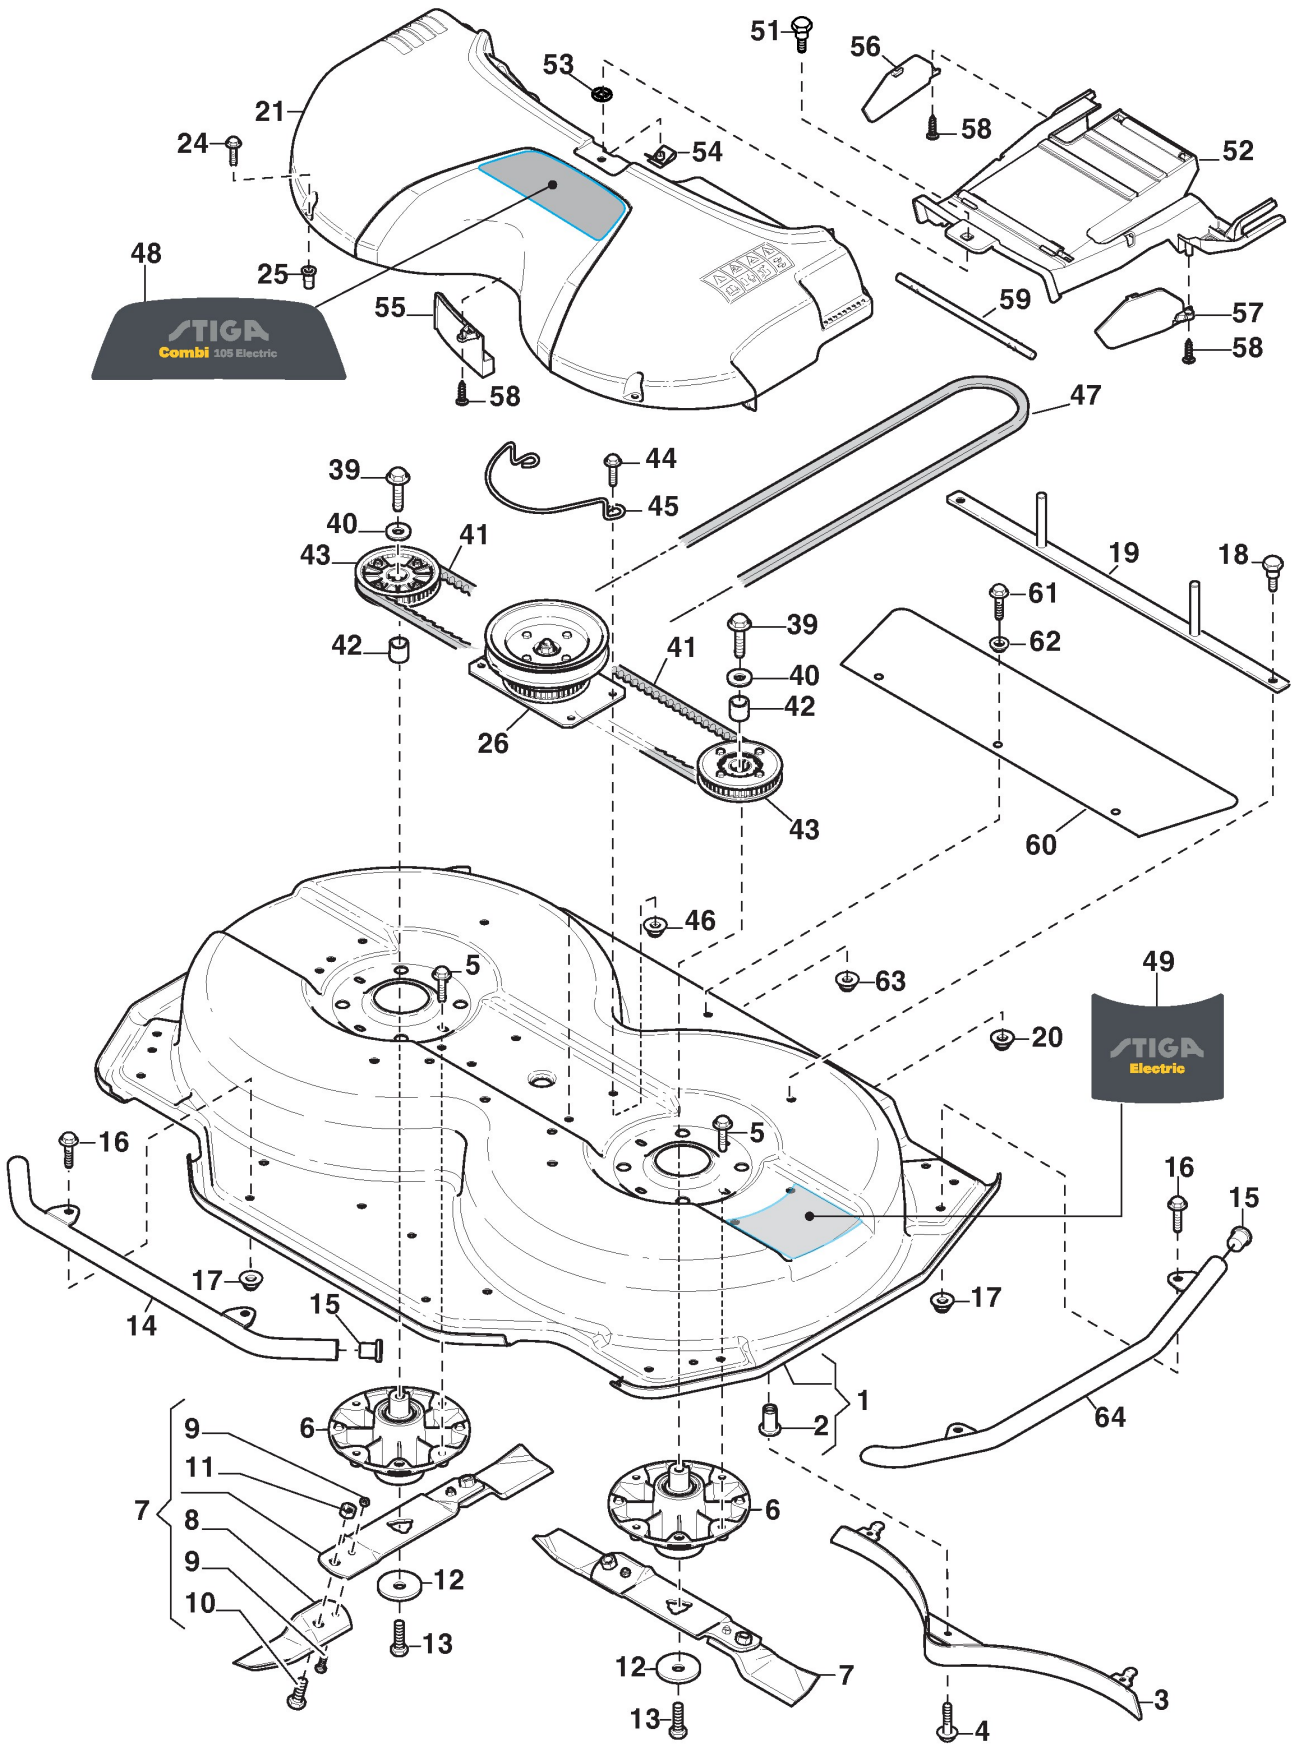

Transmission and Blades

Ref.nr.	Antal	Komponentkode	Beskrivelse	Noter	From	Op til
63	3	112154220/0	Nut			
64	2	387869263/0	Side Guard Tube-Grey 105C