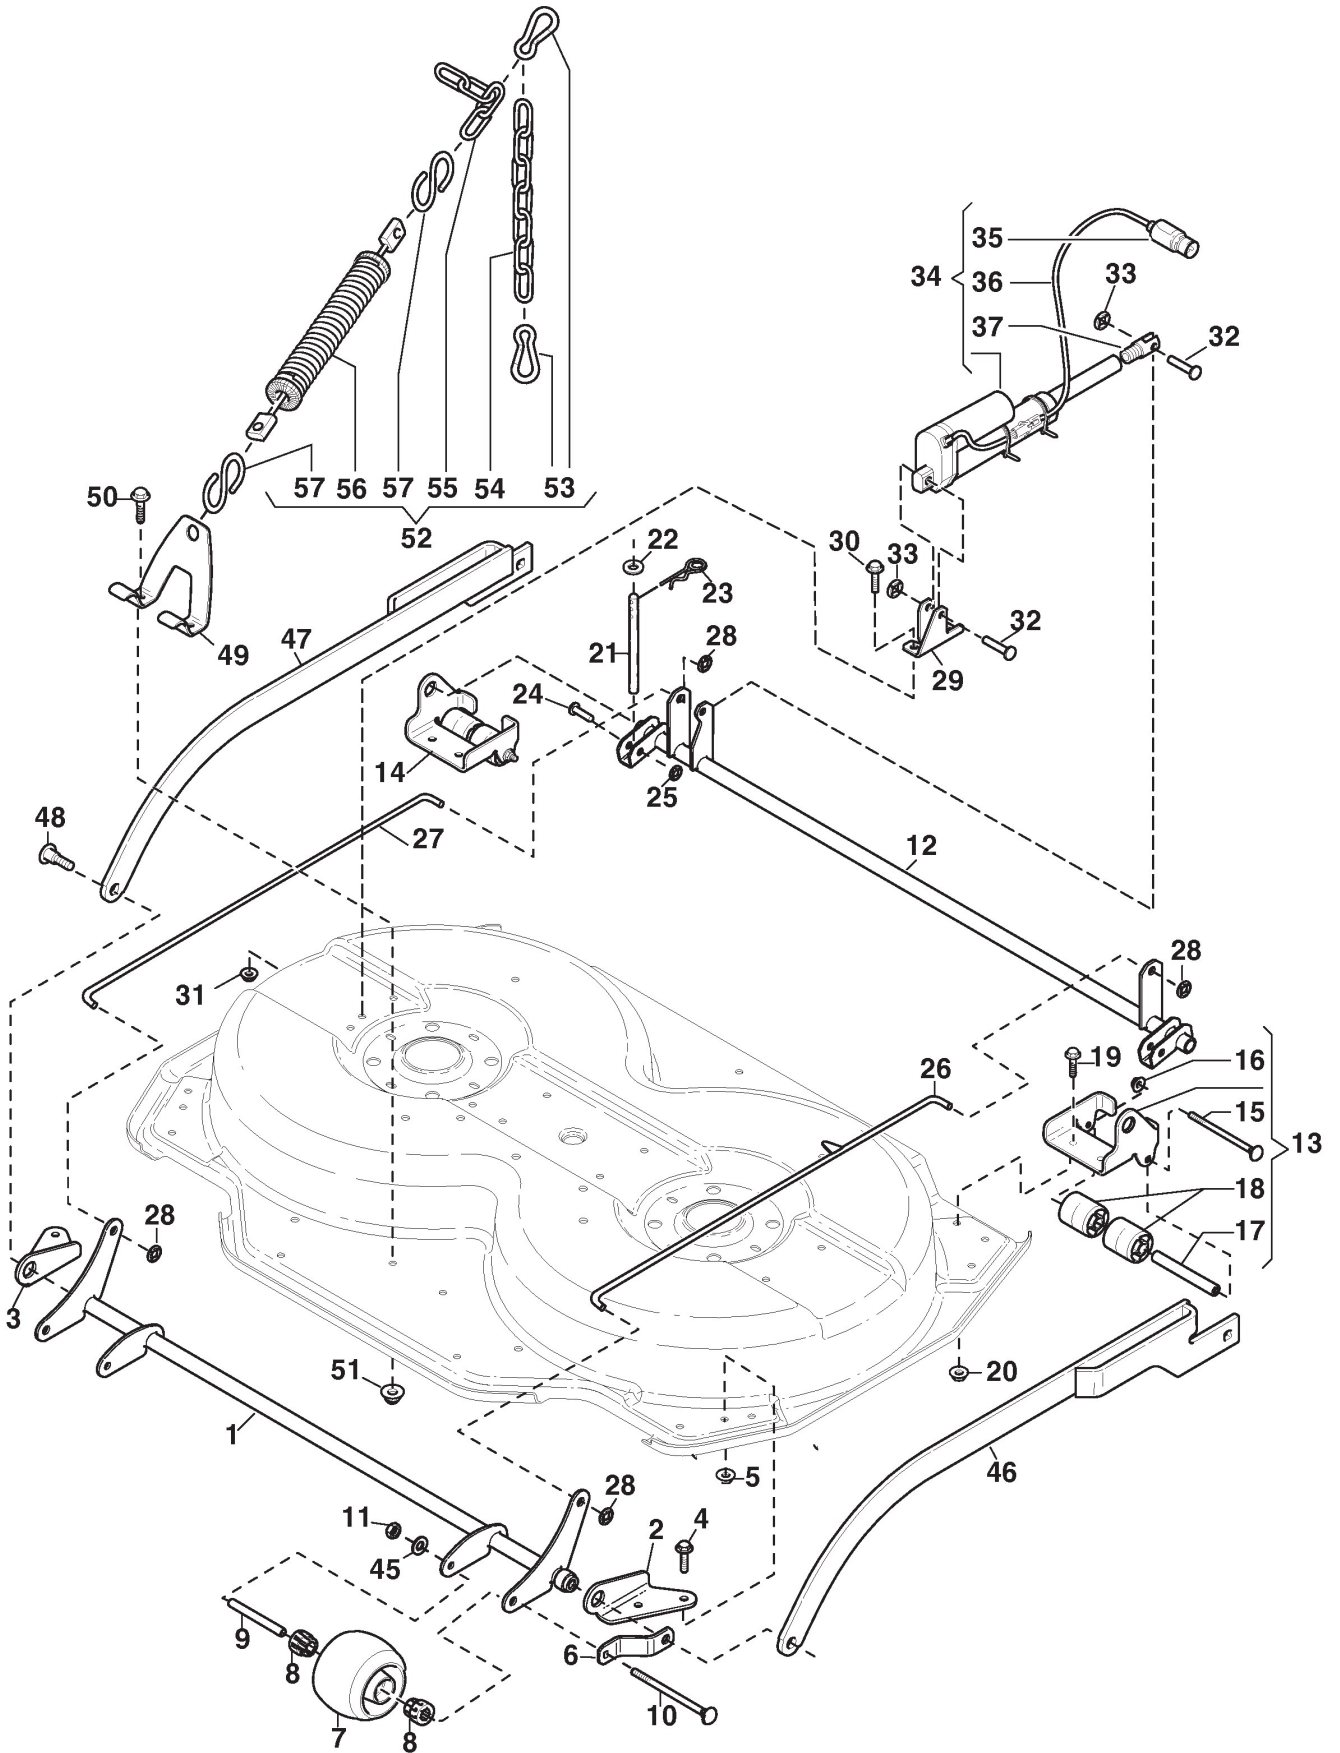

## Controls

Ref.nr.	Antal	Komponentkode	Beskrivelse	Noter	From	Op til
1	1	1134-6275-01	Front Axle-Yellow			
2	1	1134-6215-01	Bracket Front-Lh (Yellow)			
3	1	1134-6215-02	Bracket Front-Rh (Yellow)			
4	4	112800815/0	Screw			
5	4	112154220/0	Nut			
6	2	387318275/0	Guide-Grey			
7	2	1134-4284-01	Wheel			
8	4	1134-4319-01	Bearing			
9	2	1134-4318-01	Wheel Axle			
10	2	9897-0813-02	Screw			
11	2	112155000/0	Nut			
12	1	1134-6197-01	Rear Axle-Yellow			
13	1	1134-6282-01	Roller-Lh W.Bracket	Pos 15-18 incl.		
14	1	1134-6282-02	Roller-Rh W.Bracket	Pos 15-18 incl.		
15	1	9897-0813-02	Screw			
16	1	112154220/0	Nut			
17	1	1134-4318-01	Wheel Axle			
18	1	1134-9126-01	Support Rollers	Sats 2 st/kit of 2		
19	4	112800815/0	Screw			
20	4	112154220/0	Nut			
21	2	1134-6198-01	Stud			
22	2	9699-0104-02	Washer			
23	2	9598-2001-02	Spring Pin			
24	2	9646-0098-22	Rivet			
25	2	112604899/0	Crown Fastener			
26	1	1134-6250-01	Push Rod, Left	Electric		
27	1	1134-6246-01	Push Rod, Right			
28	4	112604903/0	Washer			
29	1	1134-6192-01	Bracket	Electric		
30	2	9959-0820-16	Screw	Electric		
31	2	112154220/0	Nut	Electric		
32	2	9646-0098-22	Rivet	Electric		
33	2	112604899/0	Crown Fastener	Electric		
34	1	118001004/0	Electric Lifter	Electric, pos 50A-50C incl.		
35	1	1134-6182-01	Male Terminal	Electric		
36	1	1134-6418-02	Cable	Electric, L = 485 mm		
37	1	1134-6373-01	Rod End	Electric		
46	1	387106269/0	Cutting Deck Arm Assy Lh			
47	1	387106267/0	Cutting Deck Arm Assy Rh			
48	2	1134-6279-01	Shoulder Bolt			
49	1	387773535/0	Lift Bracket-Grey			
50	2	112800815/0	Screw			
51	2	112154220/0	Nut			
52	1	387432002/0	Lift Spring Assy			
53	2	1134-5528-01	Snap Hook			
54	1	1134-6368-02	Chain	7 links		
55	1	1134-6368-01	Chain	4 links		
56	1	1134-6365-03	Spring			