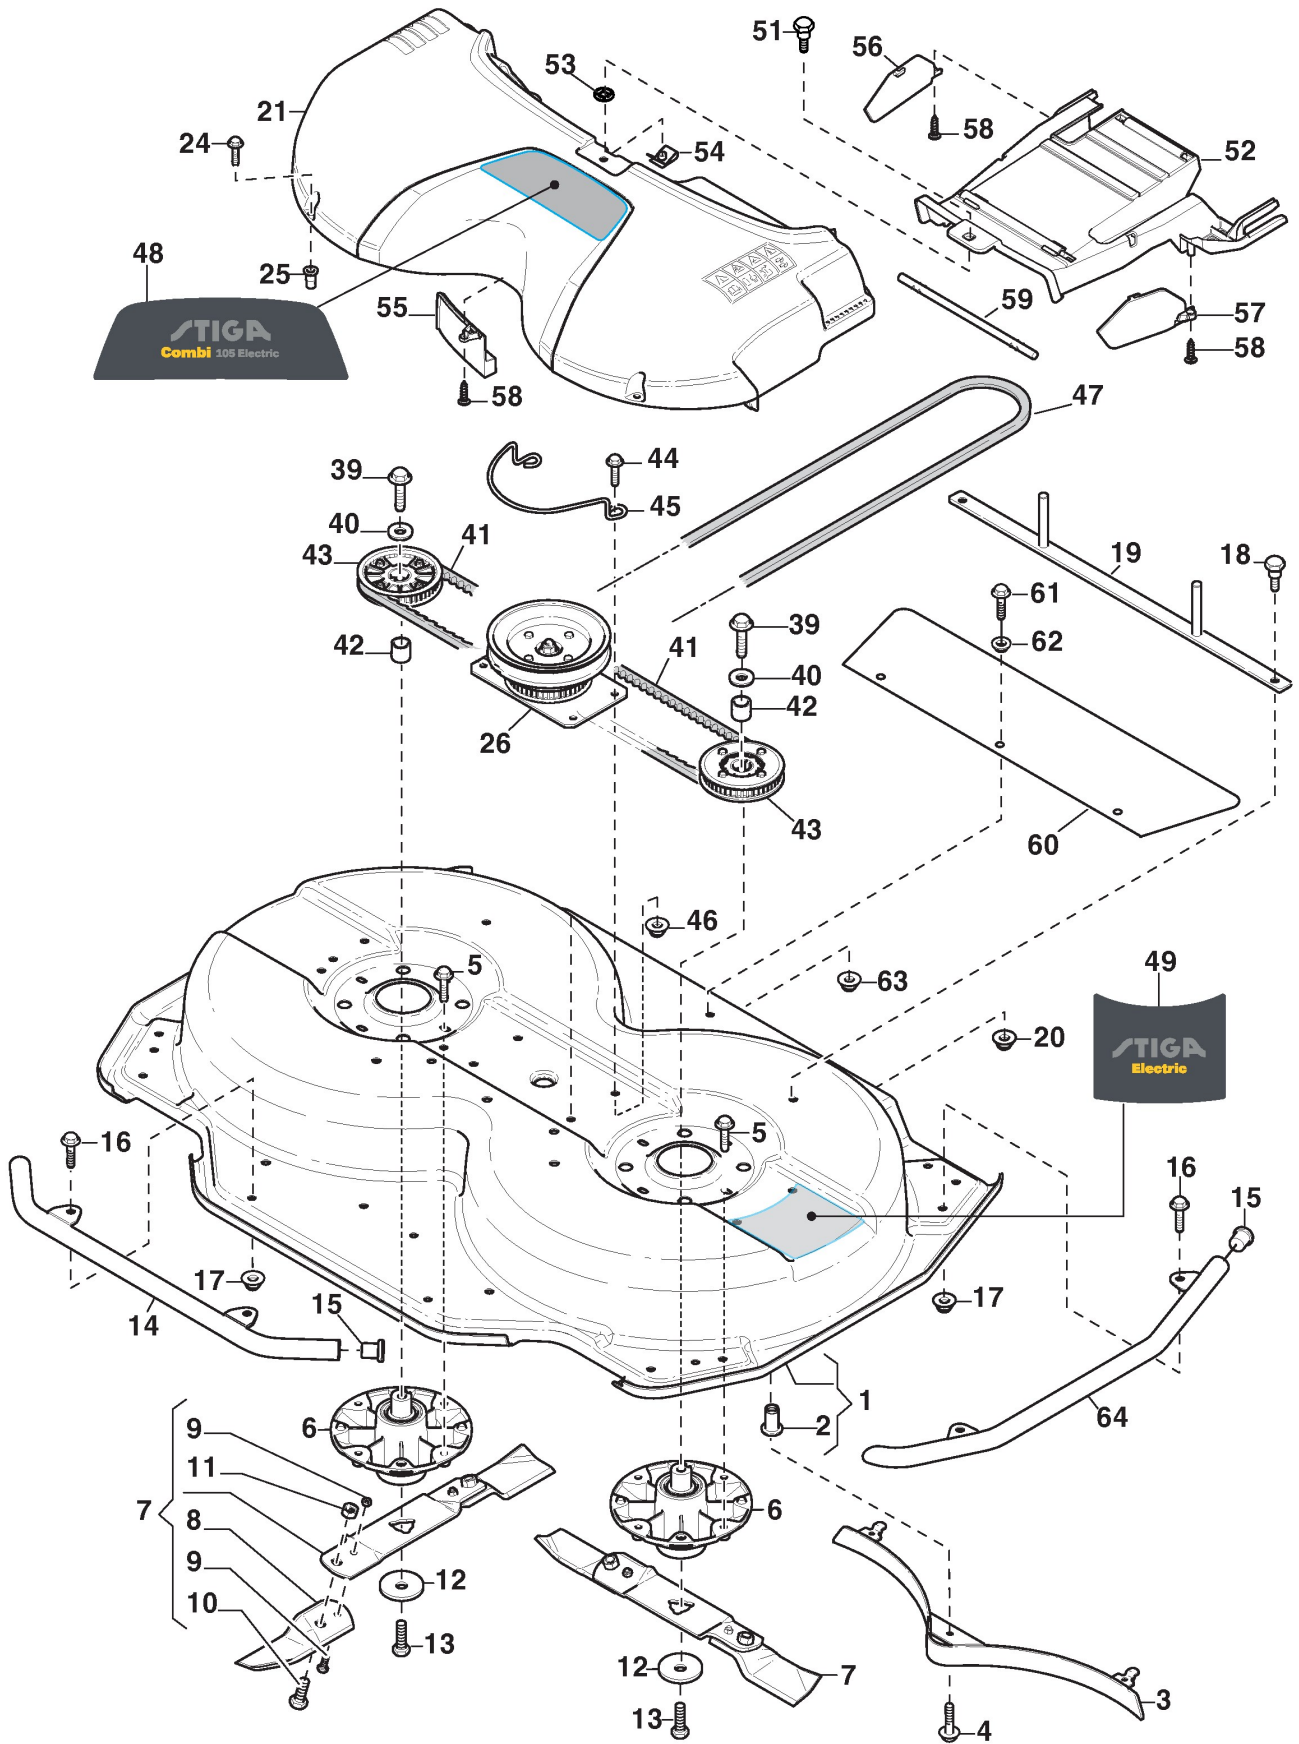

Transmission and Blades

Ref.nr.	Antal	Komponentkode	Beskrivelse	Noter	From	Op til
1	1	1134-6191-01	Casing-Yellow 105C			
2	3	1134-5595-01	Nut			
3	1	1134-6231-01	Mulch Plug 105C			
4	1	9959-0820-16	Screw			
5	8	9945-0825-16	Screw			
6	2	387203000/0	Shaft Flange Assy			
7	1	1134-9118-01	Blade Bar Assy (105C)	Sats 2 st/kit of 2		
8	1	1134-9119-01	Blade Kit Assy	2 knivar/2 blade tips		
9	1	1134-9054-01	Shear Bolt Kit			
10	2	1134-6311-01	Bolt	7/16" UNF		
11	2	1134-6312-01	Nut	7/16" UNF		
12	2	1134-6211-01	Washer			
13	2	112692395/2	Screw			
14	1	387869259/0	Front Guard Tube-Grey			
15	4	9403-0025-80	End Plug, Grey			
16	6	112800815/0	Screw			
17	6	112154220/0	Nut			
18	2	1134-0240-01	Shoulder screw			
19	1	387033103/0	Bracket			
20	2	112154220/0	Nut			
21	1	337060031/0	Belt cover			
24	2	9945-0825-16	Screw			
25	2	1134-5595-01	Nut			
26	1	387605017/0	Toothed Pulley Assy (P105C)			
39	2	112692395/2	Screw			
40	2	1134-5406-01	Washer			
41	2	1134-9189-02	Toothed Belt	Contains 135061514/0		
42	2	1134-5400-04	Spacer			
43	2	1134-6287-01	Toothed Pulley Assy			
44	4	9959-0820-16	Screw			
45	1	1134-6431-01	Belt Guide			
46	4	112154220/0	Nut			
47	1	1134-9149-01	V-Belt	9585-0199-01 4WD (kevlar)		
47	1	1134-9150-01	V-Belt	9585-0200-01 2WD (kevlar)		
48	1	114368551/0	Label Combi 105 Electric			
49	1	114368564/0	Label Stiga Electric			
51	1	1134-0240-00	Screw			
52	1	337600002/0	Belt cover			
53	1	9675-0016-02	Starlock			
54	1	1134-4620-02	Nut			
55	1	337600040/0	Belt cover			
56	1	337600004/0	Belt cover			
57	1	337600005/0	Belt cover			
58	3	9838-8822-19	Screw			
59	1	1137-1090-01	Pin			
60	1	1134-6281-03	Rubber Guard			
61	3	112800815/0	Screw			
62	3	1134-4185-01	Flange Washer