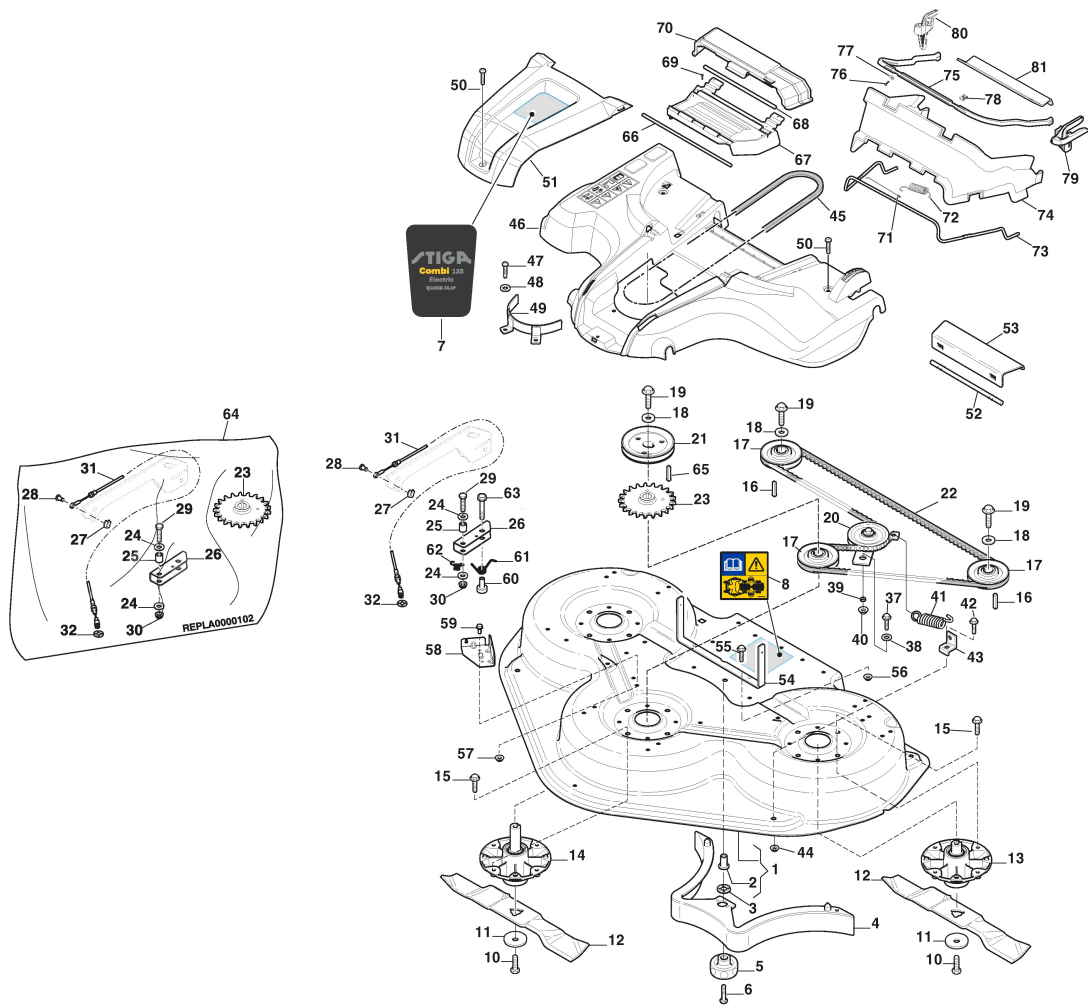

Transmission and Blades

Ref.nr.	Antal	Komponentkode	Beskrivelse	Noter	From	Op til
1	1	387561517/1	Casing			
2	1	1134-5595-01	Nut			
3	1	112604899/0	Crown Fastener			
4	1	1134-5409-02	Mulch Plug-Black			
5	1	322399804/1	Knob			
6	1	112691120/0	Screw			
7	1	114370450/1	Label Combi 125 Electric			
8	1	9402-3701-01	Label			
10	3	112692395/2	Screw			
11	3	1134-6211-01	Washer			
12	1	1134-9125-01	Blade Bar Assy (125 Combi)	Kit with 3 pcs		
13	2	387203000/0	Shaft Flange Assy			
14	1	387203001/0	Shaft Flange Assy			
15	12	9945-0825-16	Screw			
16	2	9600-0171-01	Key	6 x 6 x 25 mm		
17	3	1137-0015-01	Pulley	Ø = 106 mm		
18	3	1134-5406-01	Washer			
19	3	112692395/2	Screw			
20	1	387605019/0	Tension Roller Assy			
21	1	1137-0017-01	Pulley	Ø = 150 mm		
22	1	1134-9087-01	Drive Belt	Service code for Belt 9585-0142-00		
22	1	9585-0142-00	Drive Belt	Replacing Service code 1134-9087-01		
23	1	387178801/0	Brake Disc			
24	2	112523060/0	Washer			
25	1	1134-1565-04	Spacer			
26	1	337315009/0	Brake Lever			
27	1	112436050/0	Plate			
28	1	125510048/1	Pin			
29	1	112691120/0	Screw			
30	1	112155015/0	Nut			
31	1	187000212/1	Cable			
32	1	112604896/0	Crown Fastener			
37	1	9959-0820-16	Screw			
38	1	9699-0109-02	Washer			
39	1	1134-7618-01	Spacer			
40	1	112154220/0	Nut			
41	1	1134-0327-00	Spring			
42	1	9959-0820-16	Screw			
43	1	1134-5415-01	Spring			
44	1	112154220/0	Nut			
45	1	1134-9103-01	Drive Belt	For 4WD Models, Service code for Belt 9585-0156-01		
45	1	1134-9152-01	V-Belt	For 2WD Models, Service code for Belt 9585-0202-01		
45	1	9585-0156-01	Drive Belt	For 4WD Models, Replacing Service code 1134-9103-01		
45	1	9585-0202-01	V-Belt	For 2WD Models, Replacing Service code 1134-9152-01		
46	1	337060034/0	Belt cover