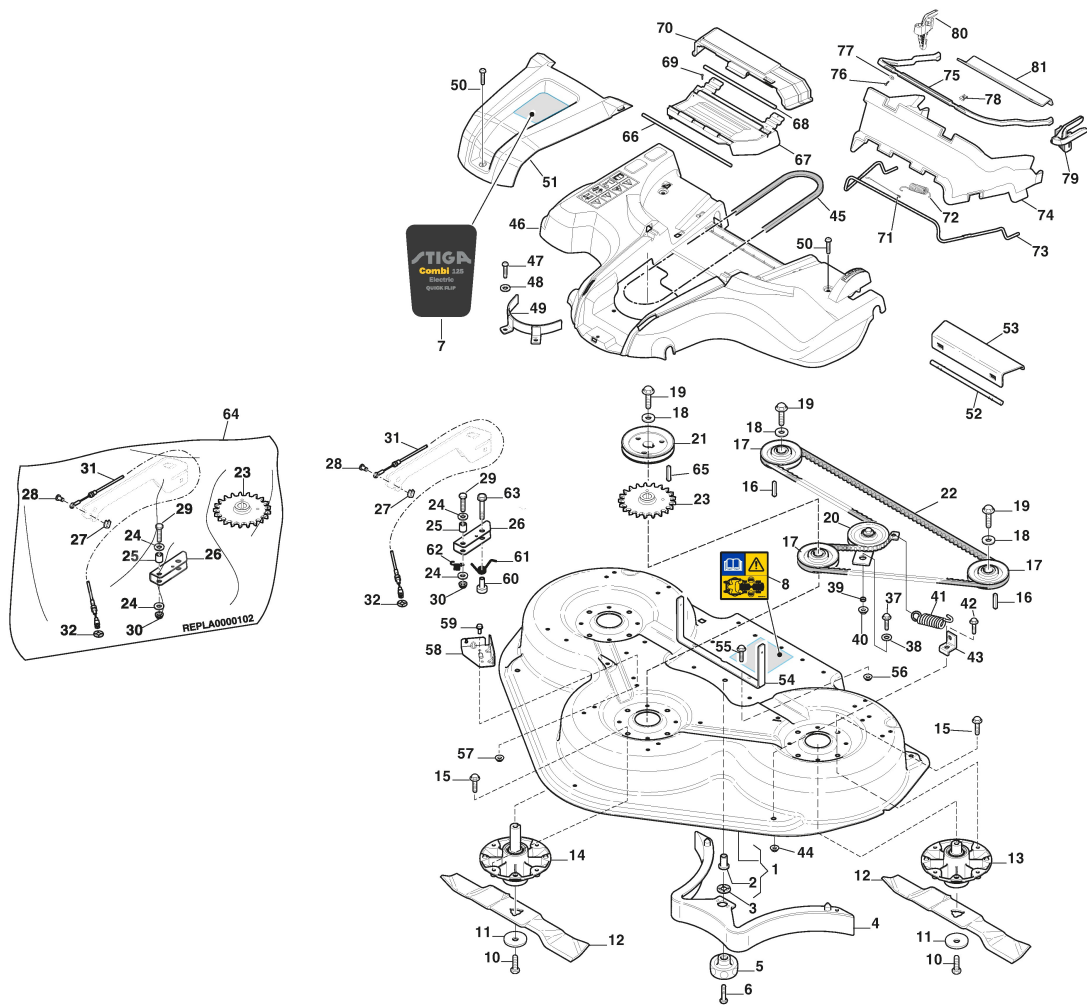

## Controls

Ref.nr.	Antal	Komponentkode	Beskrivelse	Noter	From	Op til
108	1	337600041/0	Protection Cover			
109	4	337505501/1	Grommet			
110	1	337600042/0	Protection Cover			
111	4	137430119/0	Clips			
112	1	114370658/0	Label			

## Transmission and Blades

Ref.nr.	Antal	Komponentkode	Beskrivelse	Noter	From	Op til
1	1	387561517/1	Casing			
2	1	1134-5595-01	Nut			
3	1	112604899/0	Crown Fastener			
4	1	1134-5409-02	Mulch Plug-Black			
5	1	322399804/1	Knob			
6	1	112691120/0	Screw			
7	1	114370450/1	Label Combi 125 Electric			
8	1	9402-3701-01	Label			
10	3	112692395/2	Screw			
11	3	1134-6211-01	Washer			
12	1	1134-9125-01	Blade Bar Assy (125 Combi)	Kit with 3 pcs		
13	2	387203000/0	Shaft Flange Assy			
14	1	387203001/0	Shaft Flange Assy			
15	12	9945-0825-16	Screw			
16	2	9600-0171-01	Key	6 x 6 x 25 mm		
17	3	1137-0015-01	Pulley	Ø = 106 mm		
18	3	1134-5406-01	Washer			
19	3	112692395/2	Screw			
20	1	387605019/0	Tension Roller Assy			
21	1	1137-0017-01	Pulley	Ø = 150 mm		
22	1	1134-9087-01	Drive Belt	Service code for Belt 9585-0142-00		
22	1	9585-0142-00	Drive Belt	Replacing Service code 1134-9087-01		
23	1	387178801/0	Brake Disc			
24	2	112523060/0	Washer			
25	1	1134-1565-04	Spacer			
26	1	337315009/0	Brake Lever			
27	1	112436050/0	Plate			
28	1	125510048/1	Pin			
29	1	112691120/0	Screw			
30	1	112155015/0	Nut			
31	1	187000212/1	Cable			
32	1	112604896/0	Crown Fastener			
37	1	9959-0820-16	Screw			
38	1	9699-0109-02	Washer			
39	1	1134-7618-01	Spacer			
40	1	112154220/0	Nut			
41	1	1134-0327-00	Spring			
42	1	9959-0820-16	Screw			
43	1	1134-5415-01	Spring			
44	1	112154220/0	Nut			
45	1	1134-9103-01	Drive Belt	For 4WD Models, Service code for Belt 9585-0156-01		
45	1	1134-9152-01	V-Belt	For 2WD Models, Service code for Belt 9585-0202-01		
45	1	9585-0156-01	Drive Belt	For 4WD Models, Replacing Service code 1134-9103-01		
45	1	9585-0202-01	V-Belt	For 2WD Models, Replacing Service code 1134-9152-01		
46	1	337060034/0	Belt cover			