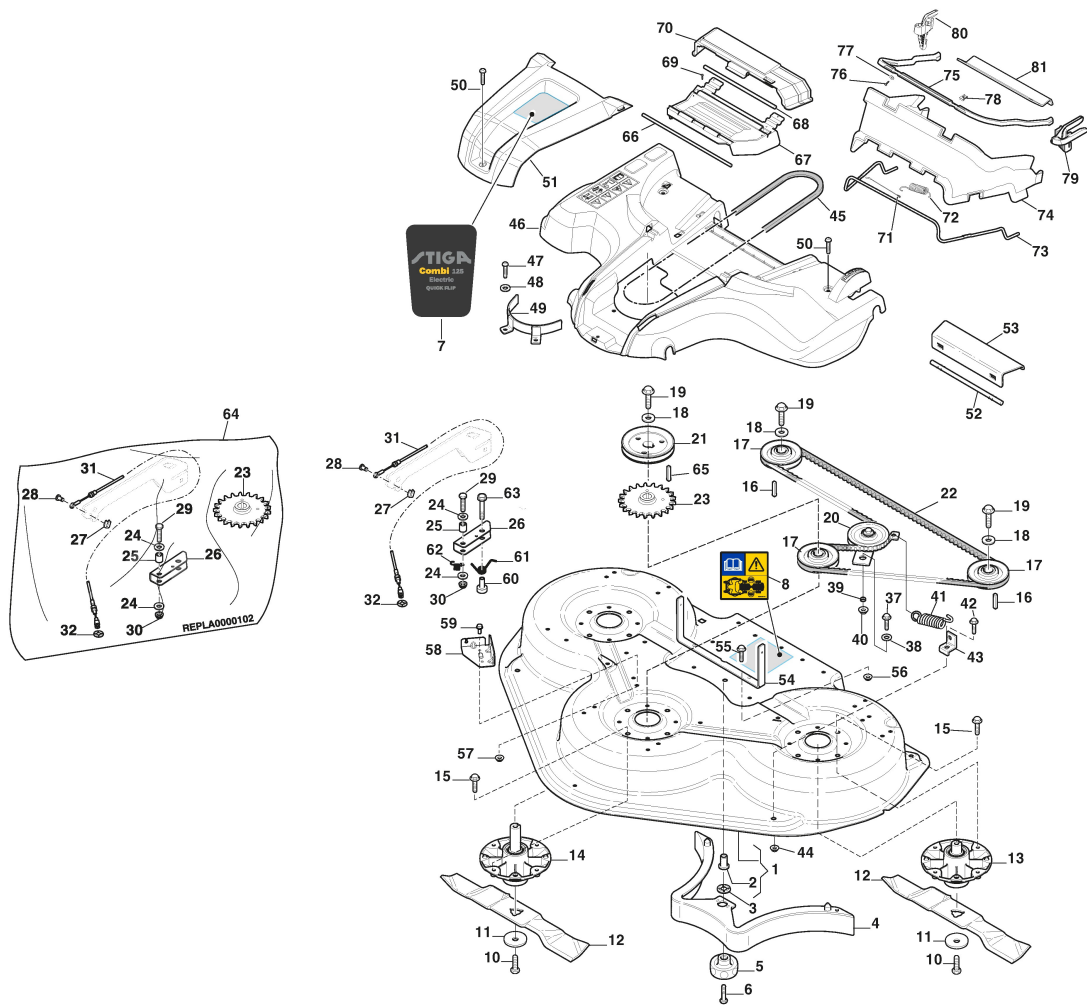

Transmission and Blades

Ref.nr.	Antal	Komponentkode	Beskrivelse	Noter	From	Op til
52	1	1137-1090-01	Pin			
53	1	1134-6103-01	Wear Protection			
54	1	1137-1080-01	Bracket			
55	1	112800815/0	Screw			
56	1	112154220/0	Nut			
57	2	112155015/0	Nut			
58	1	337785043/0	Support			
59	2	9959-0820-16	Screw			
60	1	137510326/0	Pin			
61	1	137430111/0	Spring			
62	1	137430112/1	Spring			
63	1	9960-0860-12	Screw			
64	1	387185523/0	Brake Kit			
65	1	112139489/0	Key			
66	1	137294106/0	Belt Guide			
67	1	337060033/0	Protection Cover			
68	1	1137-1090-01	Pin			
69	2	112728696/0	Screw			
70	1	337060032/0	Protection Cover			
71	2	187000214/0	Cable			
72	1	122450500/0	Spring			
73	1	137785059/0	Support			
74	1	137798001/0	Fabric Guard			
75	1	337785062/0	Support			
76	2	125943011/0	Screw			
77	2	112604899/0	Crown Fastener			
78	2	112437504/0	Plate			
79	1	337033021/0	Hook			
80	1	337033020/0	Hook			
81	1	337785057/0	Support