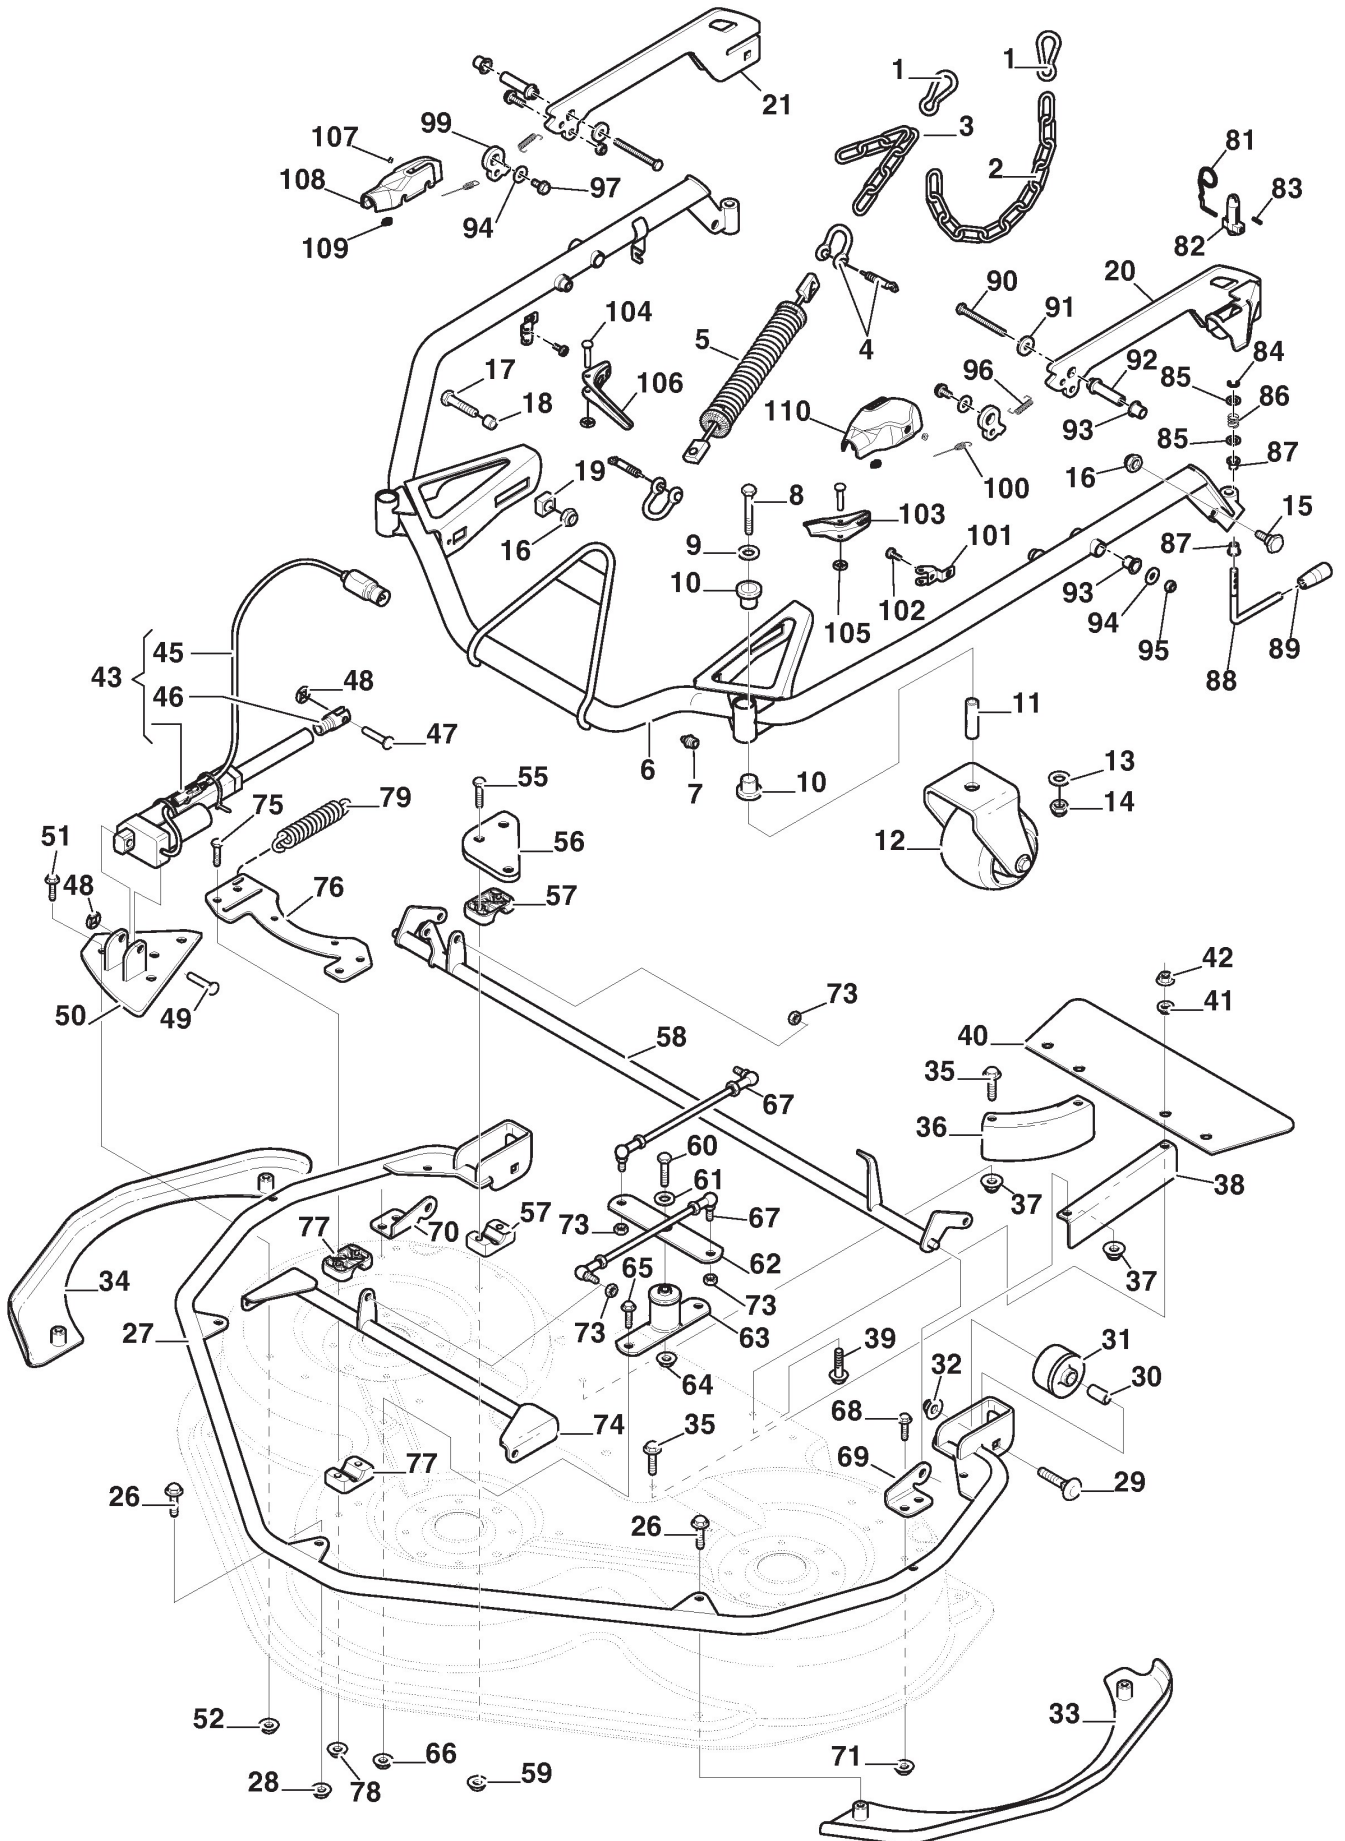

Controls

Ref.nr.	Antal	Komponentkode	Beskrivelse	Noter	From	Op til
1	2	1134-5528-01	Snap Hook			
2	1	1134-6368-03	Chain	12 links		
3	1	1134-6368-02	Chain	7 links		
4	2	1134-2629-01	Lift Link			
5	1	1134-6365-02	Spring			
6	1	387869269/0	Frame			
7	2	112379511/0	Grease Dispenser			
8	2	9997-1090-12	Screw			
9	2	9699-0030-02	Washer			
10	4	137038009/0	Bushing			
11	2	1134-5677-01	Spacer			
12	2	1134-5884-01	Pivot Wheel Assy			
13	2	9699-0030-02	Washer			
14	2	112156602/0	Nut			
15	2	1134-0240-01	Shoulder screw			
16	4	112155000/0	Nut			
17	2	112793301/0	Screw			
18	2	1134-5626-01	Spacer			
19	2	1134-7595-01	Spacer			
20	1	387773549/0	Bracket			
21	1	387773547/0	Bracket			
26	5	9959-0820-16	Screw			
27	1	387869251/1	Protection Frame			
28	1	112154220/0	Nut			
29	2	9897-1060-12	Screw			
30	2	1134-0041-04	Bushing			
31	2	1134-3434-01	Roller			
32	2	9739-1031-22	Nut			
33	1	387603353/0	Wear Protection Assy-Lh			
34	1	387603351/0	Wear Protection Assy-Rh			
35	4	9959-0820-16	Screw			
36	1	1134-5554-02	Guide Plate-Curved (Black)			
37	4	112154220/0	Nut			
38	1	1134-5553-02	Guide Plate-Straight (Black)			
39	2	9959-0820-16	Screw			
40	1	1134-5885-01	Rubber Flap			
41	4	1134-4185-01	Flange Washer			
42	2	112154220/0	Nut			
43	1	118001003/1	Electric Lifter			
45	1	387149300/0	Cable	L = 835 mm		
46	1	1134-6373-01	Rod End			
47	1	9646-0098-22	Rivet			
48	2	112604899/0	Crown Fastener			
49	1	9646-0105-22	Rivet			
50	1	1134-5981-01	Bracket Assy			
51	2	9959-0820-16	Screw			
52	2	112154220/0	Nut			
55	4	112691200/0	Screw