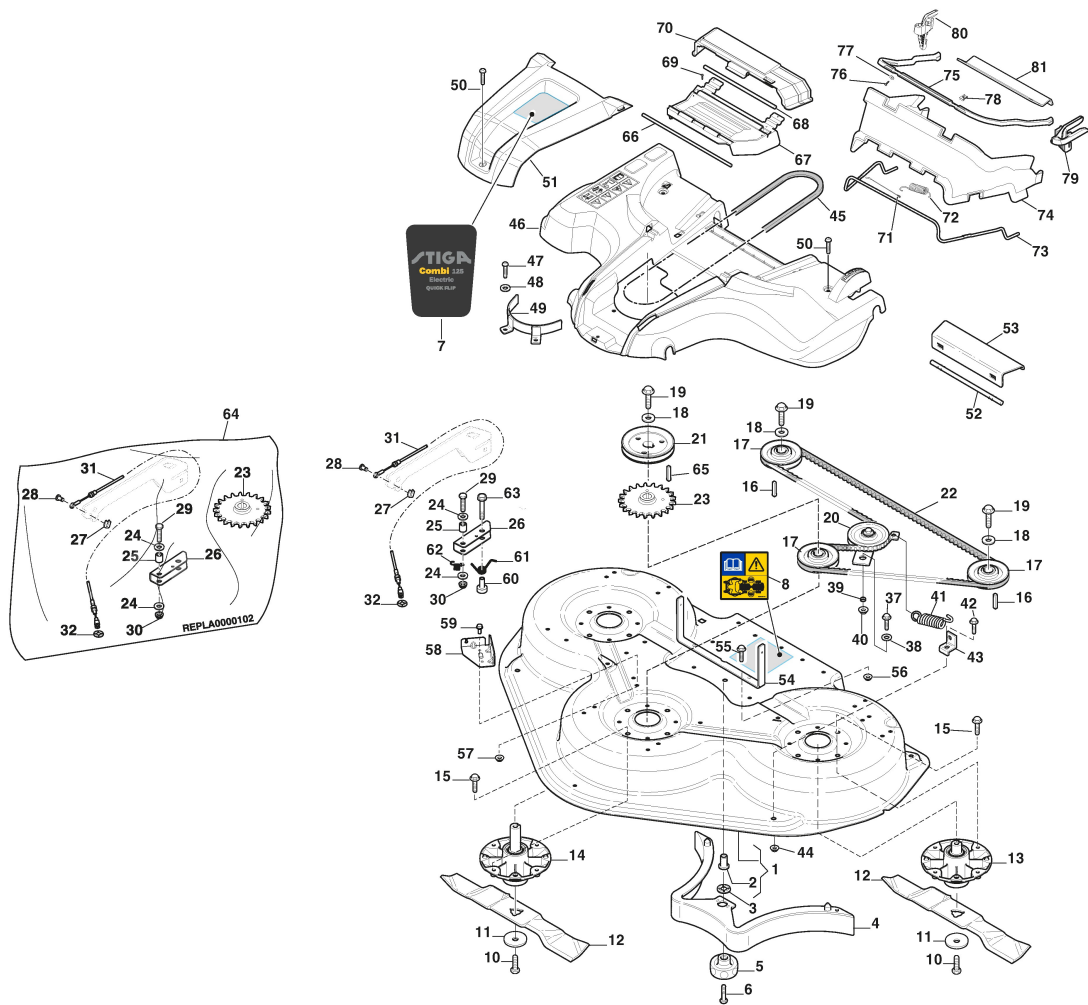

Transmission and Blades

Ref.nr.	Antal	Komponentkode	Beskrivelse	Noter	From	Op til
1	1	387561517/1	Casing			
2	1	1134-5595-01	Nut			
3	1	112604899/0	Crown Fastener			
4	1	1134-5409-02	Mulch Plug-Black			
5	1	322399804/1	Knob			
6	1	112691120/0	Screw			
7	1	114370450/1	Label Combi 125 Electric			
8	1	9402-3701-01	Label			
10	3	112692395/2	Screw			
11	3	1134-6211-01	Washer			
12	1	1134-9125-01	Blade Bar Assy (125 Combi)	Sats 3 st/kit of 3		
13	2	387203000/0	Shaft Flange Assy			
14	1	387203001/0	Shaft Flange Assy			
15	12	9945-0825-16	Screw			
16	2	9600-0171-01	Key	6 x 6 x 25 mm		
17	3	1137-0015-01	Pulley	Ø = 106 mm		
18	3	1134-5406-01	Washer			
19	3	112692395/2	Screw			
20	1	387605019/0	Tension Roller Assy			
21	1	1137-0017-01	Pulley	Ø = 150 mm		
22	1	1134-9087-01	Drive Belt	Belt identification code 9585-0142-01		
23	1	387178801/0	Brake Disc			
24	2	112523060/0	Washer			
25	1	1134-1565-04	Spacer			
26	1	337315009/0	Brake Lever			
27	1	112436050/0	Plate			
28	1	125510048/1	Pin			
29	1	112691120/0	Screw			
30	1	112155015/0	Nut			
31	1	187000212/0	Brake Cable Assy			
32	1	112604896/0	Crown Fastener			
37	1	9959-0820-16	Screw			
38	1	9699-0109-02	Washer			
39	1	1134-7618-01	Spacer			
40	1	112154220/0	Nut			
41	1	1134-0327-00	Spring			
42	1	9959-0820-16	Screw			
43	1	1134-5415-01	Spring			
44	1	112154220/0	Nut			
45	1	1134-9103-01	Drive Belt	Belt identification code 9585-0156-01 for model 4WD		
45	1	1134-9152-01	V-Belt	Belt identification code 9585-0202-01 for model 2WD		
46	1	337060034/0	Belt cover			
47	2	9893-0616-16	Screw			
48	1	9699-0060-02	Washer			
49	1	1134-6017-01	Belt Guide			
50	3	9893-0616-16	Screw			
51	1	1137-0269-03	Cover-Yellow