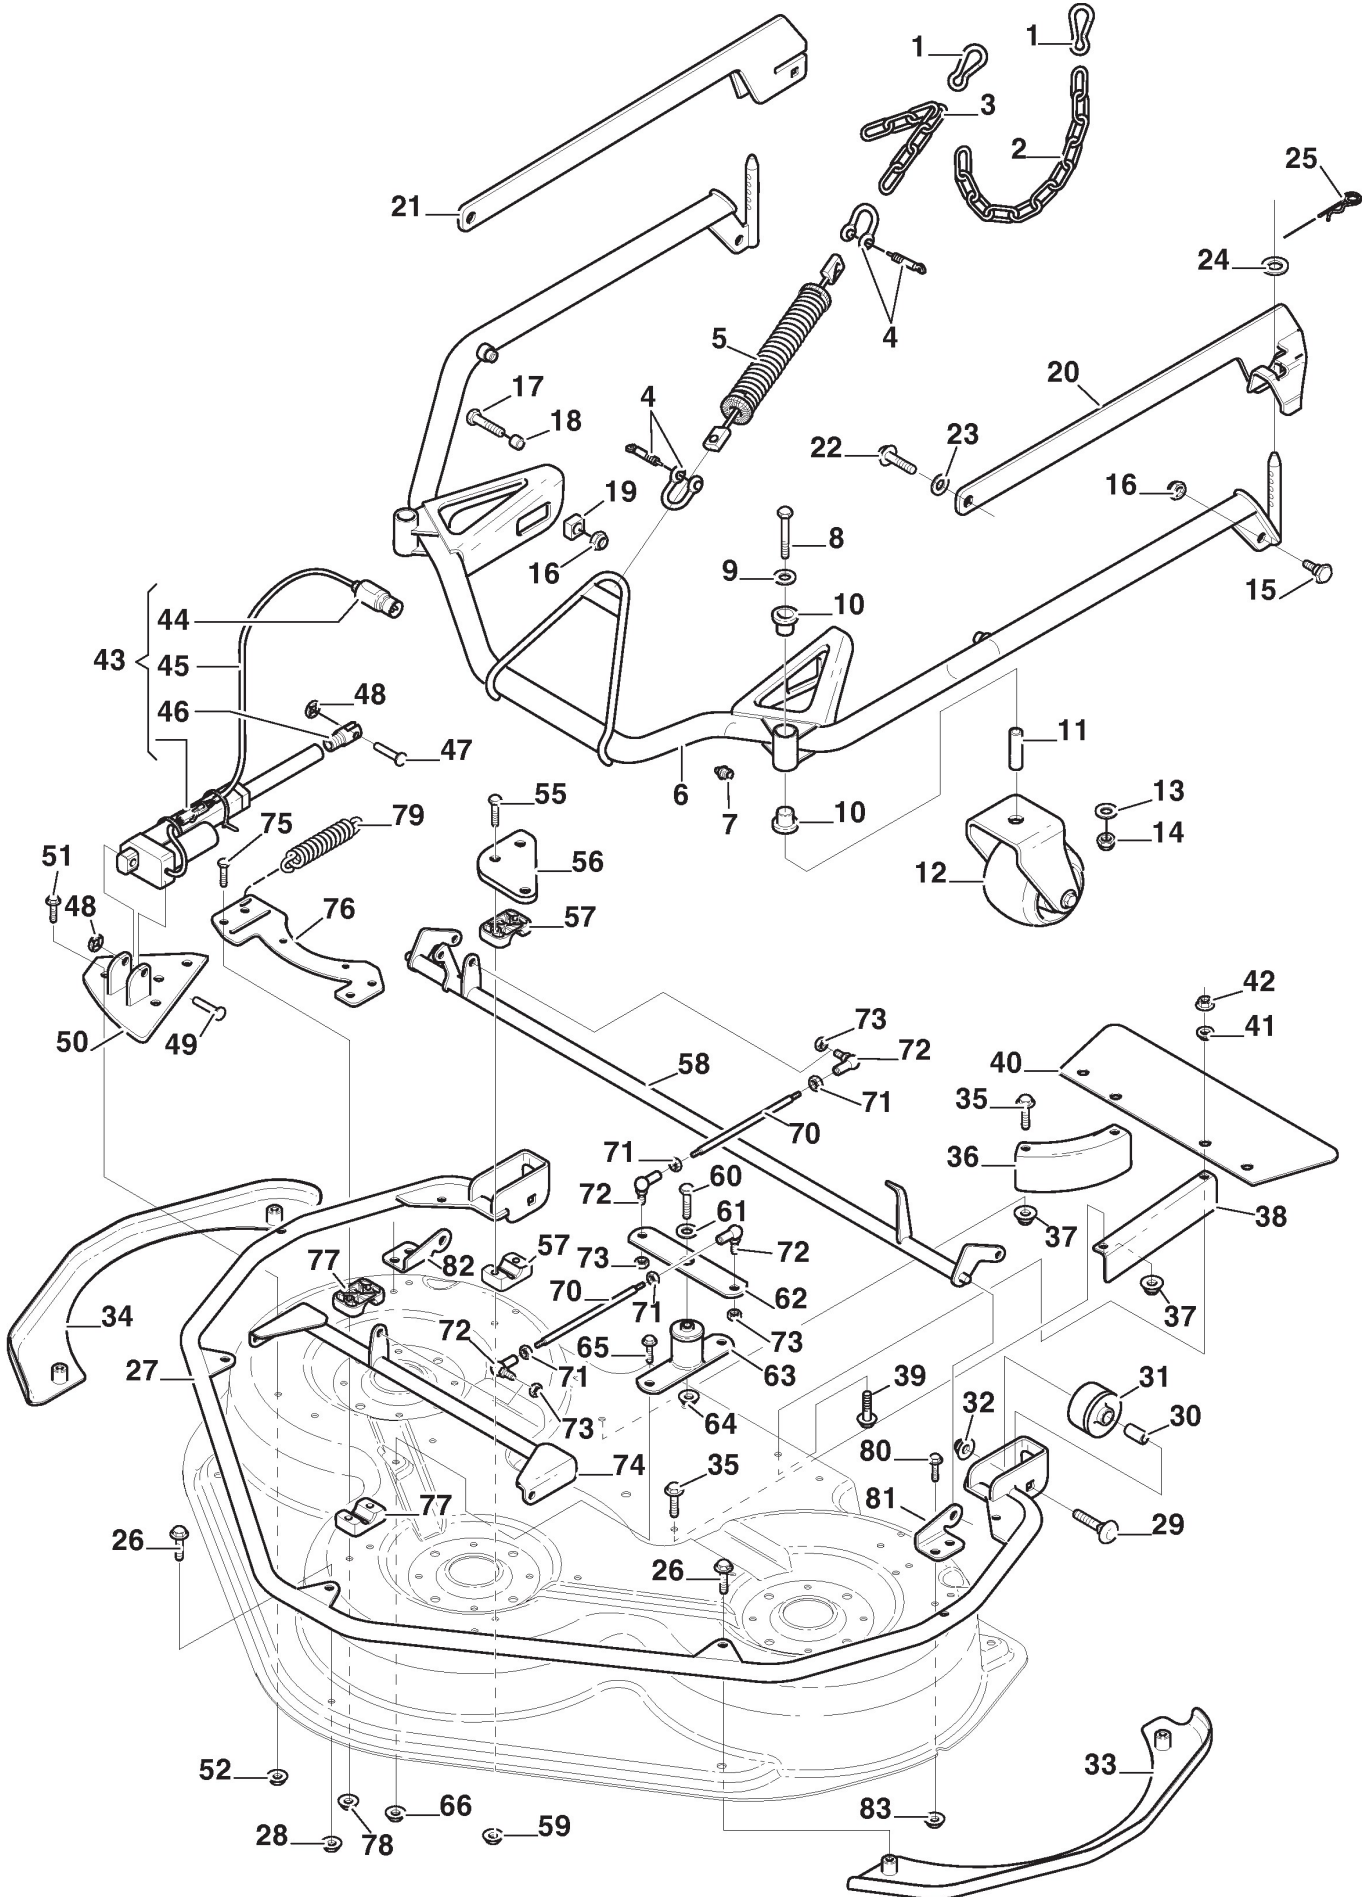

## Controls

Ref.nr.	Antal	Komponentkode	Beskrivelse	Noter	From	Op til
1	2	1134-5528-01	Snap Hook			
2	1	1134-6368-03	Chain	12 links		
3	1	1134-6368-02	Chain	7 links		
4	2	1134-2629-01	Lift Link			
5	1	1134-6365-02	Spring			
6	1	387869381/0	Frame			
7	2	112379511/0	Grease Dispenser			
8	2	9997-1090-12	Screw			
9	2	9699-0030-02	Washer			
10	4	137038009/0	Bushing			
11	2	1134-5677-01	Spacer			
12	2	1134-5884-01	Pivot Wheel Assy			
13	2	9699-0030-02	Washer			
14	2	112156602/0	Nut			
15	2	1134-0240-01	Shoulder screw			
16	4	112155000/0	Nut			
17	2	112793301/0	Screw			
18	2	1134-5626-01	Spacer			
19	2	1134-7595-01	Spacer			
20	1	387785221/0	Mower Deck Arm, Left			
21	1	387785219/0	Mower Deck Arm, Right			
22	2	112800815/0	Screw			
23	2	112523060/0	Washer			
24	2	9699-0123-02	Washer	17x40x6		
25	2	9598-2001-02	Spring Pin			
26	5	9959-0820-16	Screw			
27	1	387869251/0	Protection Frame			
28	1	112154220/0	Nut			
29	2	9897-1060-12	Screw			
30	2	1134-0041-04	Bushing			
31	2	1134-3434-01	Roller			
32	2	9739-1031-22	Nut			
33	1	387603353/0	Wear Protection Assy-Lh			
34	1	387603351/0	Wear Protection Assy-Rh			
35	4	9959-0820-16	Screw			
36	1	1134-5554-02	Guide Plate-Curved (Black)			
37	4	112154220/0	Nut			
38	1	1134-5553-02	Guide Plate-Straight (Black)			
39	2	9959-0820-16	Screw			
40	1	1134-5885-01	Rubber Flap			
41	4	1134-4185-01	Flange Washer			
42	2	112154220/0	Nut			
43	1	1134-6416-01	Electric Lifter			
44	1	1134-6182-01	Male Terminal			
45	1	1134-6418-01	Cable	L = 835 mm		
46	1	1134-6373-01	Rod End			
47	1	9646-0098-22	Rivet			
48	2	112604899/0	Crown Fastener			