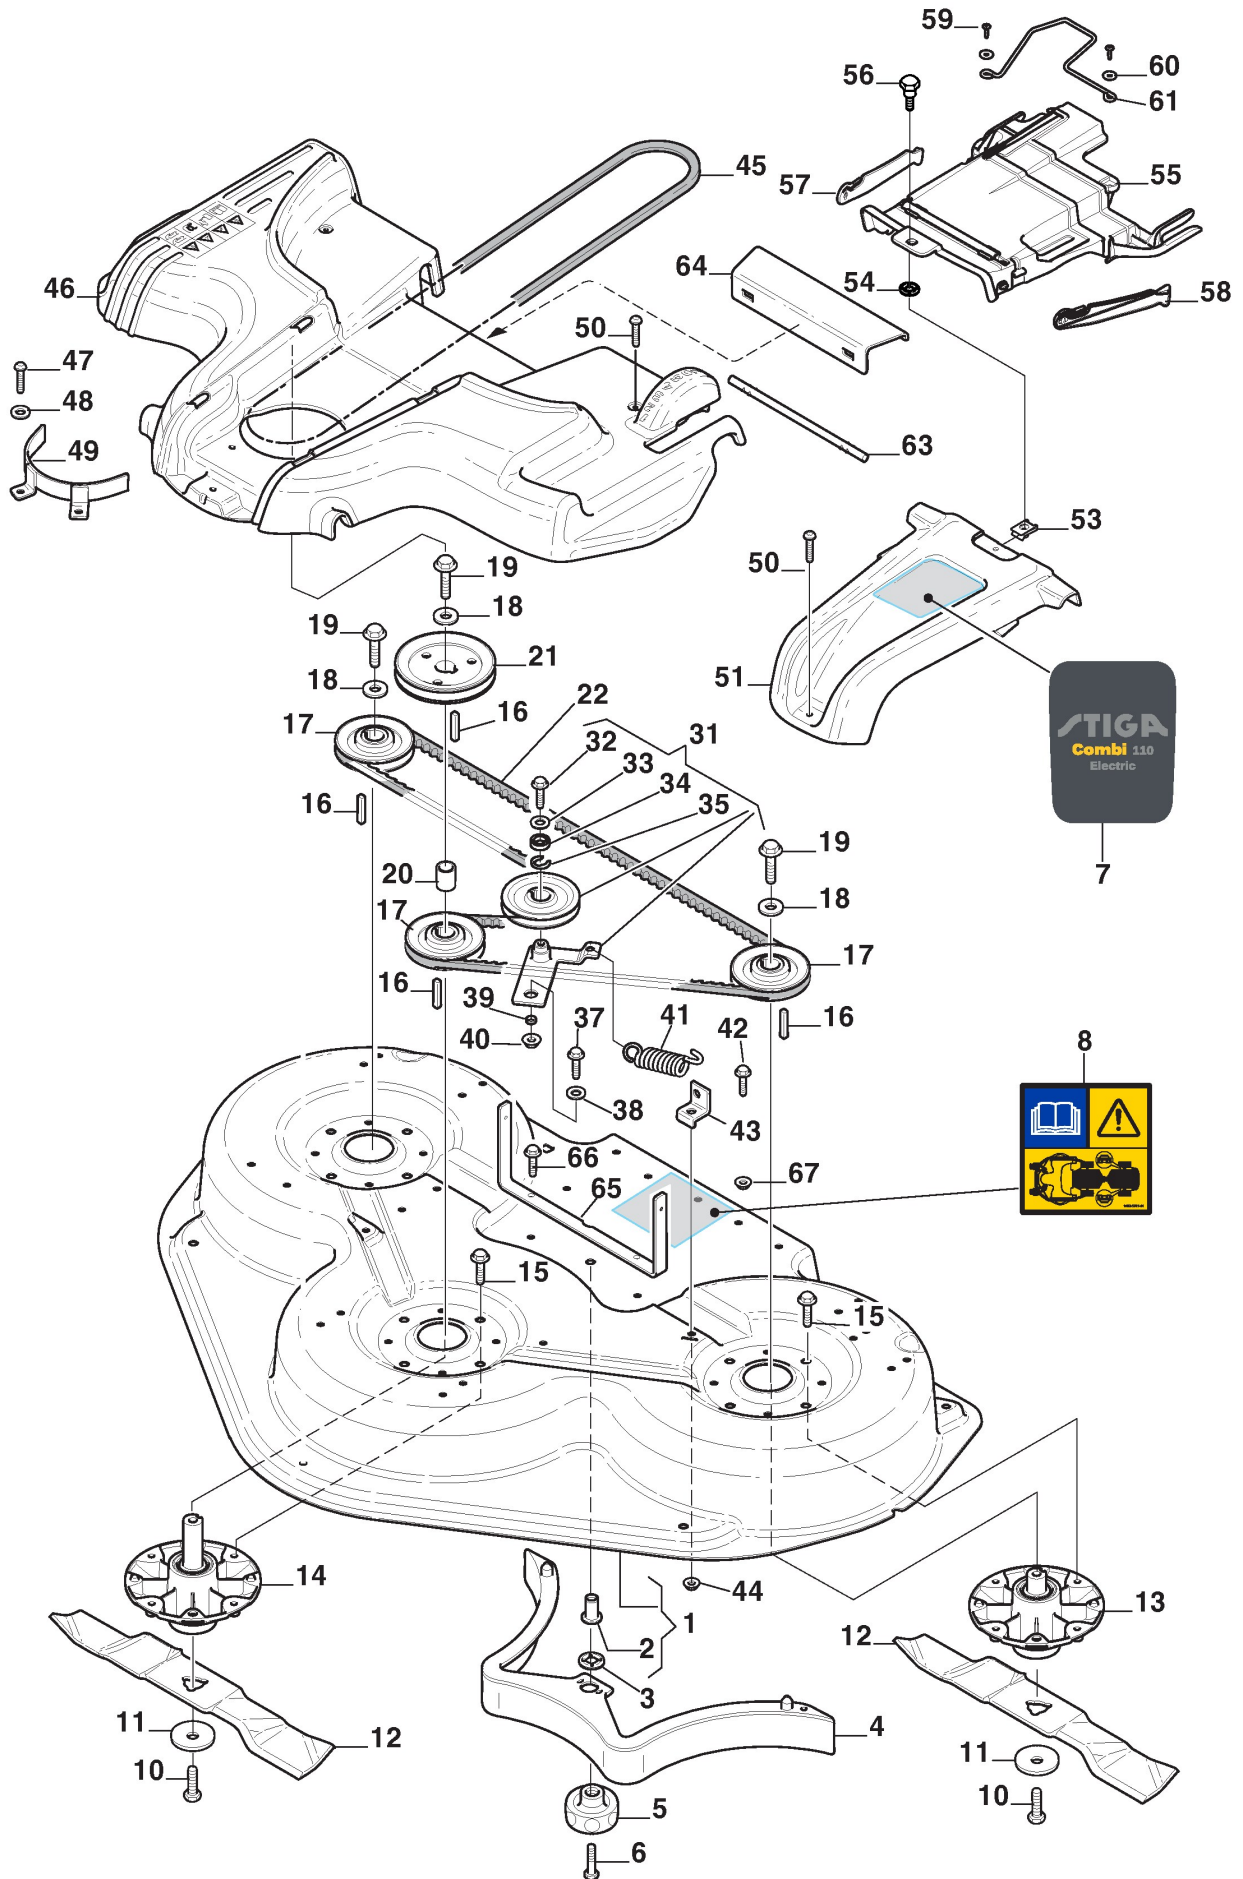

Transmission and Blades

Ref.nr.	Antal	Komponentkode	Beskrivelse	Noter	From	Op til
1	1	1134-7750-01	Casing	Inkl. pos 24		
2	1	1134-5595-01	Nut			
3	1	112604899/0	Crown Fastener			
4	1	1134-5409-02	Mulch Plug-Black			
5	1	322399804/1	Knob			
6	1	112691115/0	Screw			
7	1	114368553/0	Label Combi 125 Electric			
8	1	9402-3701-01	Label			
10	3	112692395/1	Screw			
11	3	1134-6211-01	Washer			
12	1	1134-9125-01	Blade Bar Assy (125 Combi)	Sats 3 st/kit of 3		
13	2	1134-5831-01	Bearing Box Assy			
14	1	1134-5831-02	Bearing Box Assy			
15	12	9945-0825-16	Screw			
16	4	9600-0171-01	Key	6 x 6 x 25 mm		
17	3	1137-0015-01	Pulley	Ø = 106 mm		
18	3	1134-5406-01	Washer			
19	3	112692395/1	Screw			
20	1	1134-5400-03	Spacer	L = 20 mm		
21	1	1137-0017-01	Pulley	Ø = 150 mm		
22	1	1134-9087-01	Drive Belt	9585-0142-01		
31	1	1134-7611-01	Tension Roller Assy	Inkl. 32-35		
32	1	9945-0816-16	Screw			
33	1	9699-0056-02	Washer			
34	1	9549-0061-01	Bearing			
35	1	9651-0035-04	Circlip			
37	1	9959-0820-16	Screw			
38	1	9699-0109-02	Washer			
39	1	1134-7618-01	Spacer			
40	1	112154220/0	Nut			
41	1	1134-0327-00	Spring			
42	1	9959-0820-16	Screw			
43	1	1134-5415-01	Spring			
44	1	112154220/0	Nut			
45	1	1134-9103-01	Drive Belt	9585-0156-01 4WD		
45	1	1134-9152-01	V-Belt	9585-0202-01 2WD		
46	1	337060013/0	Belt cover			
47	2	9893-0616-16	Screw			
48	1	9699-0060-02	Washer			
49	1	1134-6017-01	Belt Guide			
50	3	9893-0616-16	Screw			
51	1	1137-0269-03	Cover-Yellow			
53	1	1134-4620-02	Nut			
54	1	9675-0016-02	Starlock			
55	1	337060009/0	Belt cover			
56	1	1134-0240-00	Screw			
57	1	337785031/0	Support, Right			
58	1	337785033/0	Support, Left