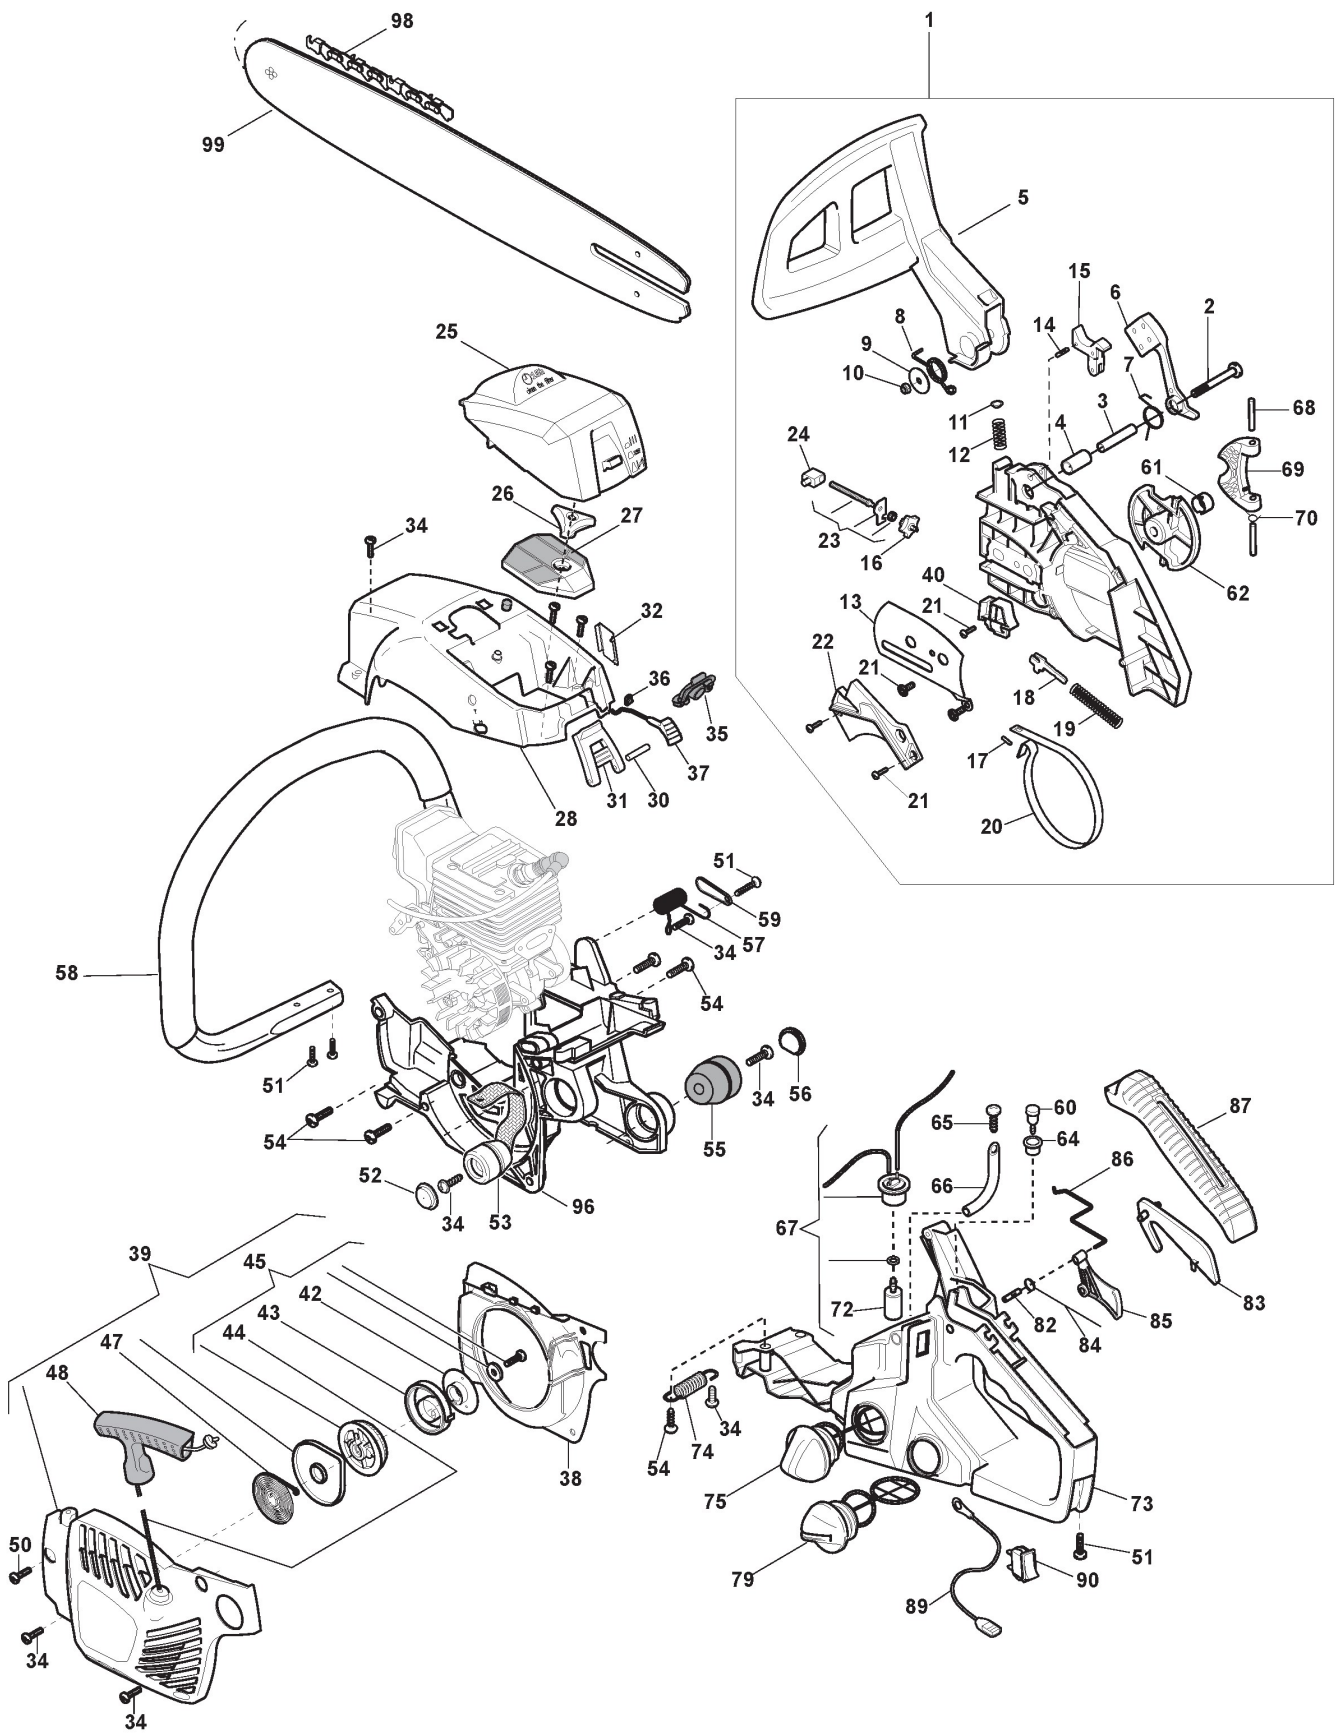

Housing

Housing

Ref.nr.	Antal	Komponentkode	Beskrivelse	Noter	From	Op til
1	1	118801176/0	Clutch Ho. W/Br. Assy Yellow			
2	1	123878017/0	Screw			
3	1	123044213/0	Bushing			
4	1	123044214/0	Bushing			
5	1	118800765/0	Hand Guard			
6	1	118800748/0	Balance Weigth			
7	1	123430572/0	Spring			
8	1	118800747/0	Spring			
9	1	123657007/0	Washer			
10	1	112154320/0	Nut			
11	1	323670001/0	Plate			
12	1	118800745/0	Front Guard Spring			
13	1	118800950/0	Plate			
14	1	123753001/0	Pin			
15	1	383315051/0	Chain Brake Lever			
16	1	118800957/0	Tensioner			
17	1	123753000/0	Needle			
18	1	323315067/0	Lever			
19	1	118800746/0	Brake Spring			
20	1	118800185/0	Brake Band			
21	6	123878023/0	Screw			
22	1	323109525/0	Brake Spring Cover			
23	1	118800956/0	Screw			
24	1	118800951/0	Chain Tightener Block			
25	1	118800767/0	Filter Cover			
26	1	118800756/0	Knob			
27	1	118800188/0	Air Filter			
28	1	118801177/0	Clutch Housing Yellow			
30	1	118800740/0	Pin			
31	1	118800768/0	Knob			
32	1	118800749/0	Cap			
34	12	118800189/0	Screw			
35	1	118800742/0	Grommet			
36	1	118800264/0	Grommet Air-Lever			
37	1	118800755/0	Choke Knob			
38	1	118800758/0	Air Conveyor			
39	1	118801172/0	Starter Assy Yellow			
40	1	118800949/0	Gear Cover			
42	1	118800754/0	Starter Cup			
43	1	118800753/0	Spring			
44	1	118801178/0	Wire			
45	1	118800760/0	Starter Pulley	To 31-August-2013		
45	1	118800760/1	Starter Pulley Assy	From 01-September-2013		
47	1	118800741/0	Starter Spring			
48	1	118800759/0	Starter Handle			
50	1	123878024/0	Screw			
51	5	123878025/0	Screw			
52	1	118800743/0	Dust Cover