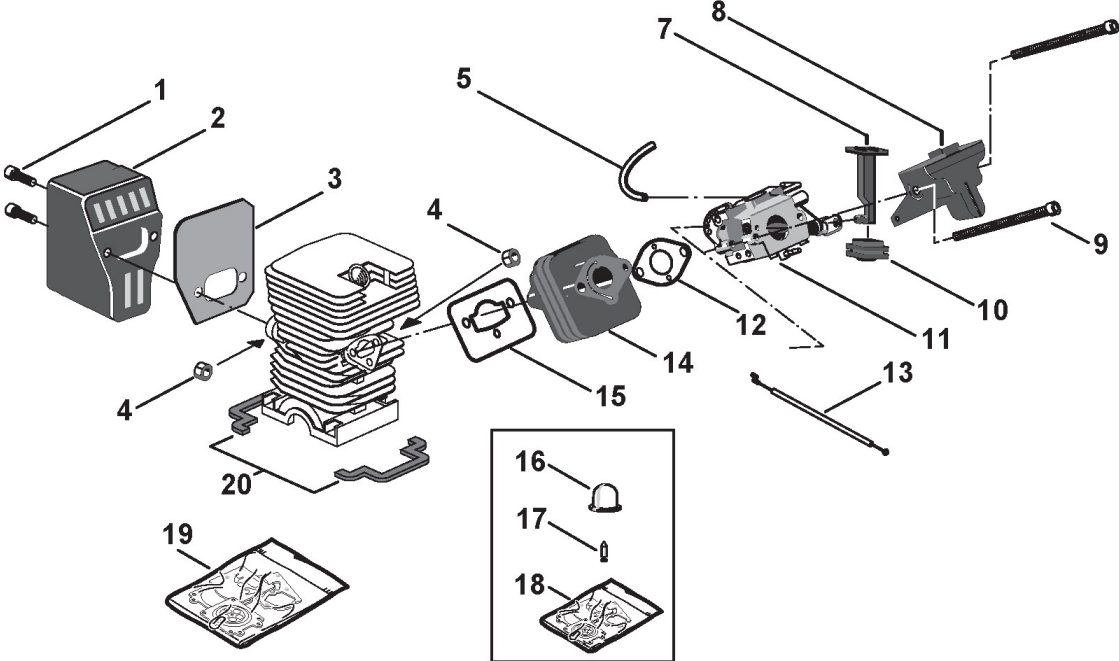

Engine

Ref.nr.	Antal	Komponentkode	Beskrivelse	Noter	From	Op til
1	2	2135040	Screw			
2	1	4122040	Muffler Assy			
3	1	3724270	Muffler Gasket			
4	2	2432040	Nut			
5	1	3786130	Fuel Line			
7	1	3743640	Air Lever			
8	1	3744780	Support			
8	1	4353260	Air Intake Manifold		From	To 31-August- 2001
9	2	2135210	Screw			
10	1	3745650	Grommet Air-Lever			
11	1	4253910	Carburettor			
12	1	3724160	Heat Block			
13	1	4252480	Throttle Cable With Sheath			
14	1	3750180	Intake Manifold			
15	1	3724300	Intake Manifold Gasket			
16	1	3744740	Air Purge Pump			
17	1	3630680	Inlet Needle			
18	1	8724091	Diaphragm Gasket Set			
19	1	8724300	Gasket Set			
20	2	3721560	Cylinder Gasket