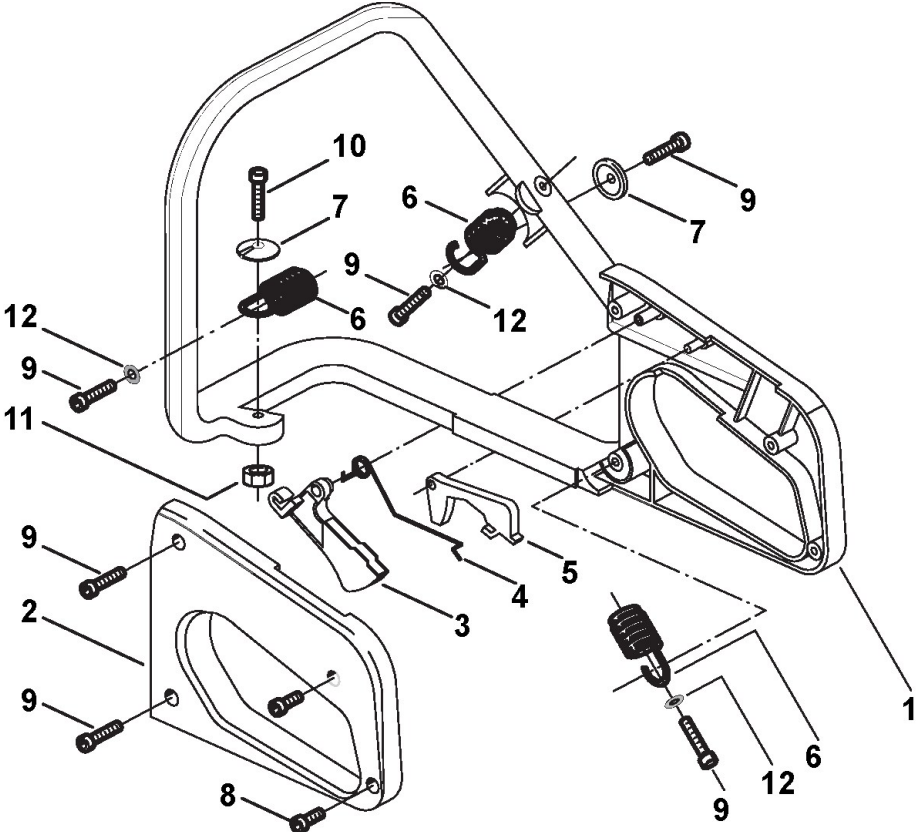

Engine

Ref.nr.	Antal	Komponentkode	Beskrivelse	Noter	From	Op til
1	1	4252600	Carter Assy Yellow			
2	1	3784030	Starter Cord			
3	1	3750060	Engelsk Benämning			To
3	1	3750067	Starter Handle		From	31-August-2001
4	3	2123030	Screw			
5	1	4611480	Starter Spring			
6	1	3623590	Bushing			
7	1	3723640	Disc For Starter Spring			
8	1	3750130	Starter Pulley			
9	2	3750080	Starter Hook			
10	1	3750140	Starter Hook Guide			
11	1	3657480	Retainer			

Engine

Ref.nr.	Antal	Komponentkode	Beskrivelse	Noter	From	Op til
1	2	2135040	Screw			
2	1	4122040	Muffler Assy			
3	1	3724270	Muffler Gasket			
4	2	2432040	Nut			
5	1	3786130	Fuel Line			
7	1	3743640	Air Lever			
8	1	3744780	Support			
8	1	4353260	Air Intake Manifold		From	To 31-August- 2001
9	2	2135210	Screw			
10	1	3745650	Grommet Air-Lever			
11	1	4253910	Carburettor			
12	1	3724160	Heat Block			
13	1	4252480	Throttle Cable With Sheath			
14	1	3750180	Intake Manifold			
15	1	3724300	Intake Manifold Gasket			
16	1	3744740	Air Purge Pump			
17	1	3630680	Inlet Needle			
18	1	8724091	Diaphragm Gasket Set			
19	1	8724300	Gasket Set			
20	2	3721560	Cylinder Gasket			

Starter

Ref.nr.	Antal	Komponentkode	Beskrivelse	Noter	From	Op til
1	1	8122051	Yellow Crankase			To
2	1	4252630	Oil Cap Assy			31-August-
3	1	4252630	Oil Cap Assy			2001
4	1	4252220	Oil Pump Assy			
5	1	3744790	Spacer			
6	2	2123020	Screw			
7	1	3614810	Retainer			
8	1	323900109/0	Guide Bar 13inch			
9	1	2653470	Screw			
10	1	123878001/0	Screw			
11	1	3641970	Chain Tightener Block			
12	1	3741360	Oil Supply Cap			
13	1	3614940	Screw			
14	1	4353090	Use 4353090/1			
15	1	3614760	Plate			
16	1	4113710	Chain 13inch			
17	1	4252590	Clutch Housing Assy Yellow			
17	1	4252593	Clutch Housing Assy Red		From	
17	1	4252595	Clutch Housing Orange		21-08-2001	
18	1	3786050	Fuel Line			
19	1	4253290	Intake Filter			
20	1	2670270	Nut			
21	1	3614940	Screw			
22	1	4253680	Breather Valve Assy			
23	1	2123060	Screw			
24	1	3612330	Spike			
25	1	2123100	Screw			
27	1	4253402	Accessory Bag			