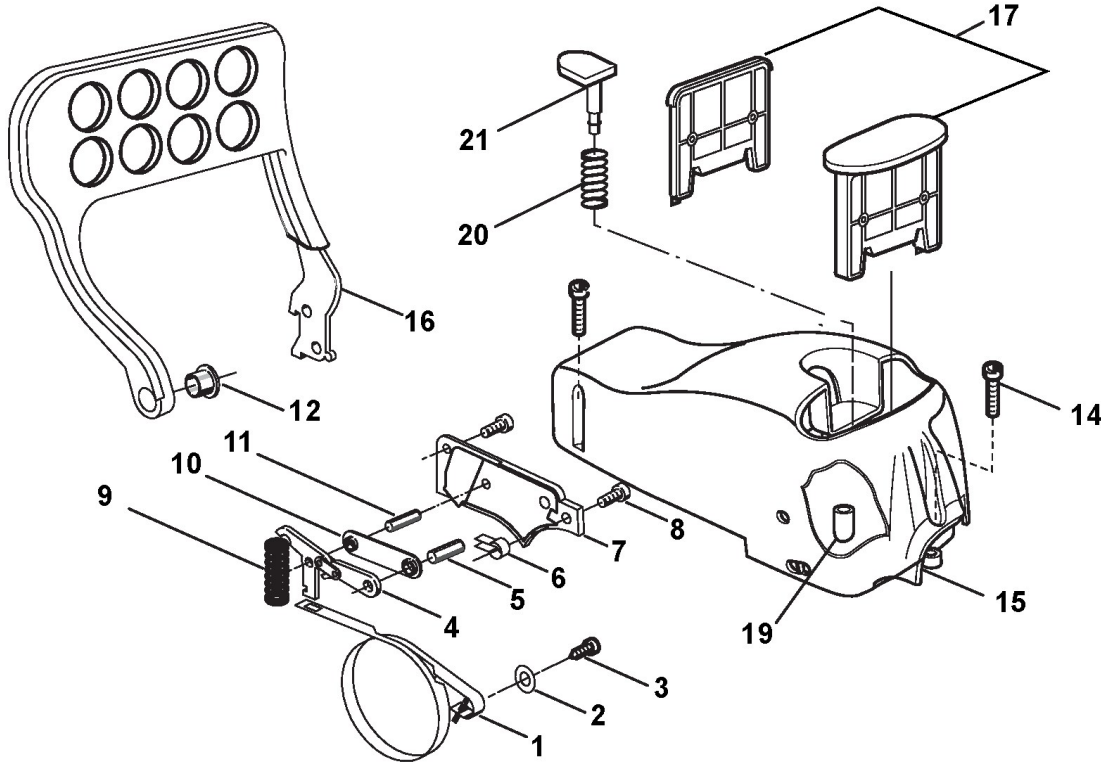

Engine

Ref.nr.	Antal	Komponentkode	Beskrivelse	Noter	From	Op til
1	2	2135040	Screw			
2	1	4122040	Muffler Assy			
3	1	3724270	Muffler Gasket			
4	2	2432040	Nut			
5	1	3786130	Fuel Line			
7	1	3743640	Air Lever			
8	1	3744780	Support			
8	1	4353260	Air Intake Manifold		From	To 31-August- 2001
9	2	2135210	Screw			
10	1	3745650	Grommet Air-Lever			
11	1	4253910	Carburettor			
12	1	3724160	Heat Block			
13	1	4252480	Throttle Cable With Sheath			
14	1	3750180	Intake Manifold			
15	1	3724300	Intake Manifold Gasket			
16	1	3744740	Air Purge Pump			
17	1	3630680	Inlet Needle			
18	1	8724091	Diaphragm Gasket Set			
19	1	8724300	Gasket Set			
20	2	3721560	Cylinder Gasket			

Electric saw

Ref.nr.	Antal	Komponentkode	Beskrivelse	Noter	From	Op til
1	1	4563750	Hand Grip			
2	1	4563760	Handle Cover			
3	1	3743581	Lever			To 31-August- 2001
3	1	3743587	Throttle Lever For Cable		From	
4	1	3654440	Spring			
5	1	3743590	Safety Lever			To
5	1	3743597	Safety Lever		From	
6	3	3654400	Spring		01-Septem ber-2001	
7	2	3614800	Washer			
8	3	2123100	Screw			
9	6	2123030	Screw			To
9	6	2123031	Screw		From	31-August- 2001
10	1	2135040	Screw			
11	1	2432040	Nut			
12	3	2312090	Flat washer			