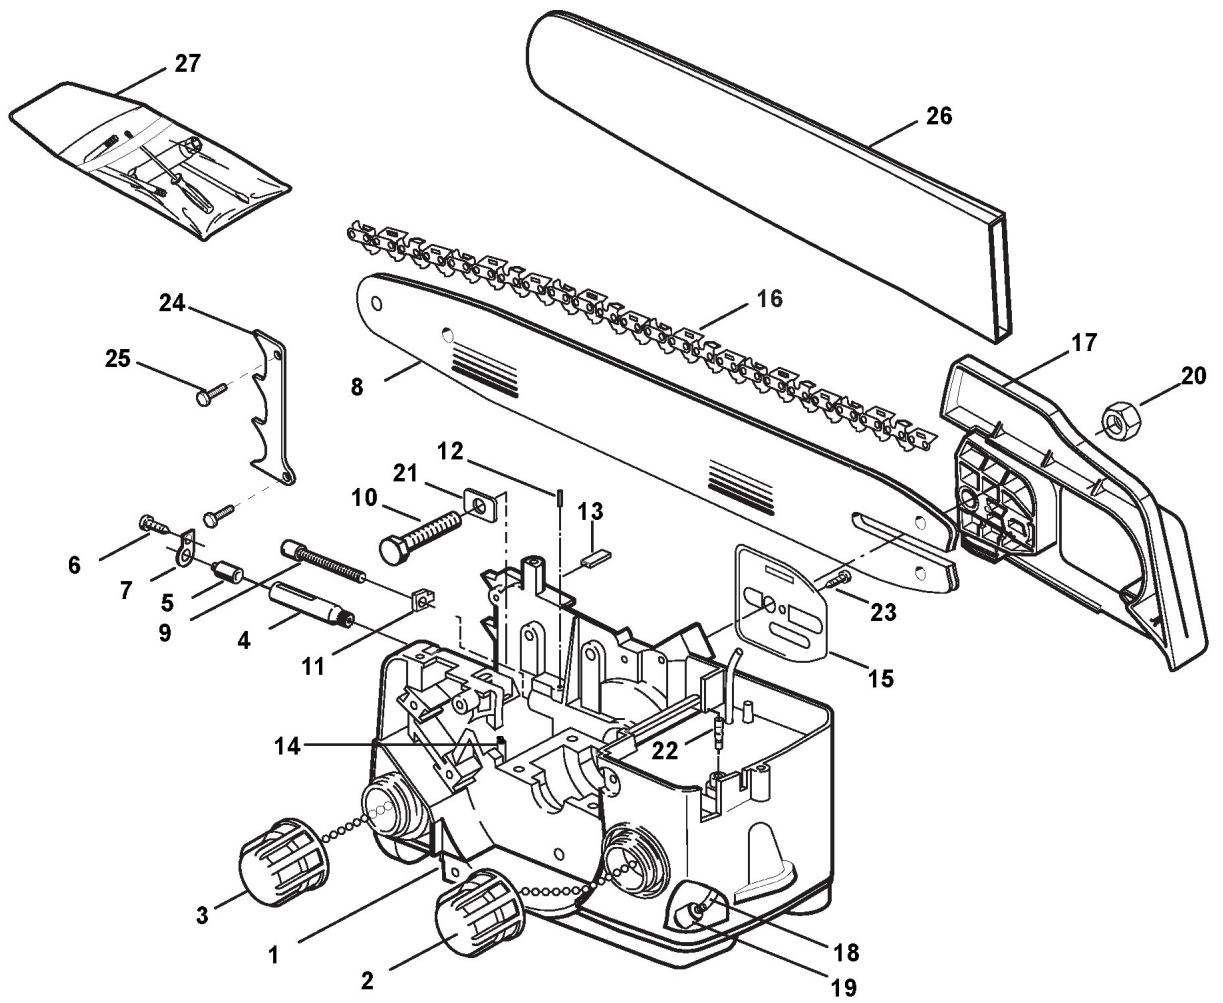

STIGA

SP 370 (2001)

15-4113-11

Spare parts list **Reservdelar** **Repuestos** **Ersatzteile** **Pièces détachées** **Reserve onderdelen** **Catalogo ricambi**

- Use ST. S.p.A. Genuine Spare Parts specified in the parts list for repair and/or replacement.
- The contents described in the parts list may change due to improvement.
- The drawings of the spare parts are only indicative And might Not represent the part in question exactly.
- The indications "right" - "left" - "front" - "rear" refer to the position of the operator when using the machine.
- When placing orders of parts for repair And/Or replacement, make sure that the illustrated parts list Is the one applying to the machine's year of manufacture, as shown on the identification plate attached to the machine.

Engine

Ref.nr.	Antal	Komponentkode	Beskrivelse	Noter	From	Op til
1	1	4252600	Carter Assy Yellow			
2	1	3784030	Starter Cord			
3	1	3750060	Engelsk Benämning			To
3	1	3750067	Starter Handle		From	31-August-2001
4	3	2123030	Screw			
5	1	4611480	Starter Spring			
6	1	3623590	Bushing			
7	1	3723640	Disc For Starter Spring			
8	1	3750130	Starter Pulley			
9	2	3750080	Starter Hook			
10	1	3750140	Starter Hook Guide			
11	1	3657480	Retainer			

Engine

Ref.nr.	Antal	Komponentkode	Beskrivelse	Noter	From	Op til
1	2	2135040	Screw			
2	1	4122040	Muffler Assy			
3	1	3724270	Muffler Gasket			
4	2	2432040	Nut			
5	1	3786130	Fuel Line			
7	1	3743640	Air Lever			
8	1	3744780	Support			
8	1	4353260	Air Intake Manifold		From	To 31-August- 2001
9	2	2135210	Screw			
10	1	3745650	Grommet Air-Lever			
11	1	4253910	Carburettor			
12	1	3724160	Heat Block			
13	1	4252480	Throttle Cable With Sheath			
14	1	3750180	Intake Manifold			
15	1	3724300	Intake Manifold Gasket			
16	1	3744740	Air Purge Pump			
17	1	3630680	Inlet Needle			
18	1	8724091	Diaphragm Gasket Set			
19	1	8724300	Gasket Set			
20	2	3721560	Cylinder Gasket			