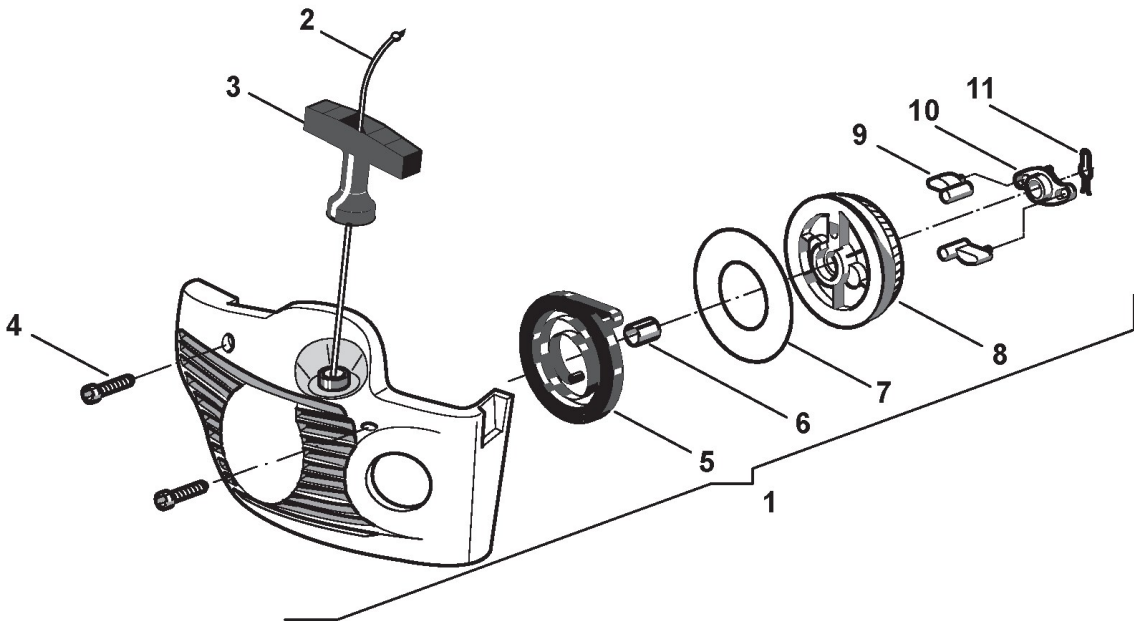

STIGA

SP 370 (2001)

15-4113-11

Spare parts list **Reservdelar** **Repuestos** **Ersatzteile** **Pièces détachées** **Reserve onderdelen** **Catalogo ricambi**

- Use ST. S.p.A. Genuine Spare Parts specified in the parts list for repair and/or replacement.
- The contents described in the parts list may change due to improvement.
- The drawings of the spare parts are only indicative And might Not represent the part in question exactly.
- The indications "right" - "left" - "front" - "rear" refer to the position of the operator when using the machine.
- When placing orders of parts for repair And/Or replacement, make sure that the illustrated parts list Is the one applying to the machine's year of manufacture, as shown on the identification plate attached to the machine.

Engine

Ref.nr.	Antal	Komponentkode	Beskrivelse	Noter	From	Op til
1	1	4252600	Carter Assy Yellow			
2	1	3784030	Starter Cord			
3	1	3750060	Engelsk Benämning			To
3	1	3750067	Starter Handle		From	31-August-2001
4	3	2123030	Screw			
5	1	4611480	Starter Spring			
6	1	3623590	Bushing			
7	1	3723640	Disc For Starter Spring			
8	1	3750130	Starter Pulley			
9	2	3750080	Starter Hook			
10	1	3750140	Starter Hook Guide			
11	1	3657480	Retainer			

Electric saw

Ref.nr.	Antal	Komponentkode	Beskrivelse	Noter	From	Op til
1	1	4563750	Hand Grip			
2	1	4563760	Handle Cover			
3	1	3743581	Lever			To 31-August- 2001
3	1	3743587	Throttle Lever For Cable		From	
4	1	3654440	Spring			
5	1	3743590	Safety Lever			To
5	1	3743597	Safety Lever		From	
6	3	3654400	Spring		01-Septem ber-2001	
7	2	3614800	Washer			
8	3	2123100	Screw			
9	6	2123030	Screw			To
9	6	2123031	Screw		From	31-August- 2001
10	1	2135040	Screw			
11	1	2432040	Nut			
12	3	2312090	Flat washer			