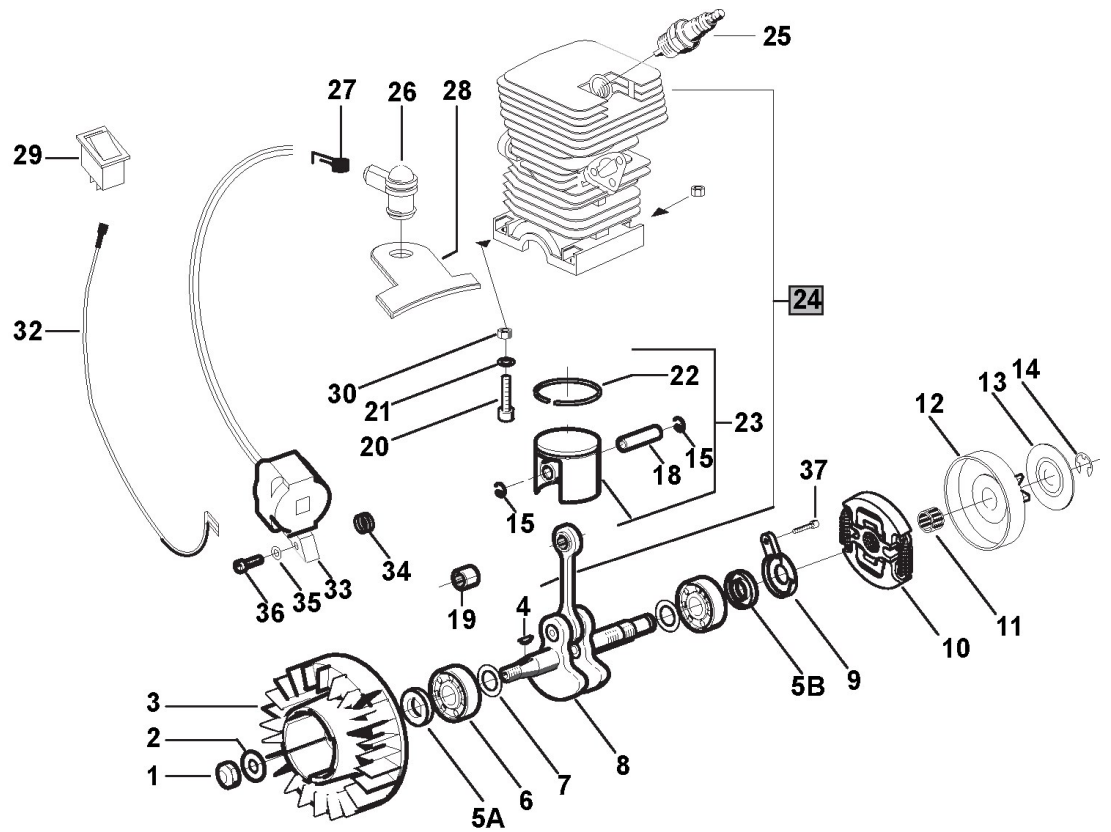

Engine

Ref.nr.	Antal	Komponentkode	Beskrivelse	Noter	From	Op til
1	1	2432050	Nut			
2	1	2312080	Flat washer			
3	1	4541210	Flywheel			
4	1	3151010	Flywheel Key			
5	1	3121071	Seal Ring	5a		
5	1	3121072	Seal Ring	5b		
6	2	3112030	Ball Bearing			
7	2	3614480	Washer			
8	1	4251960	Crankshaft			
9	1	3750311	Oil Pump Cap			
10	1	4252200	Clutch Ass.Y			
11	1	3114190	Needle Bearing			
13	1	3612620	Washer			
14	1	3351110	Circlip			
15	2	3356050	Circlip Ring			
18	1	3158260	Piston Pin			
19	1	3116100	Needle Bearing			
20	4	2135030	Screw			
21	4	2330020	Washer			
22	1	3123220	Piston Ring Ø 39			
23	4	2432040	Nut			
24	1	8541370	Cylinder - Piston Ass'Y			
25	1	3210021	Spark Plug			
26	1	4252550	Spark plug cap			
27	1	3657050	Spark Plug Spring			
28	1	3721530	Protection			
29	1	3210970	Stop Switch			
30	1	2432040	Nut			
32	1	3211380	Ground Cable			
33	1	3211350	Engelsk Benämning	2002		
34	1	3654480	Spring			
35	2	2321150	Washer			
36	2	2123140	Screw			
37	1	2123020	Screw