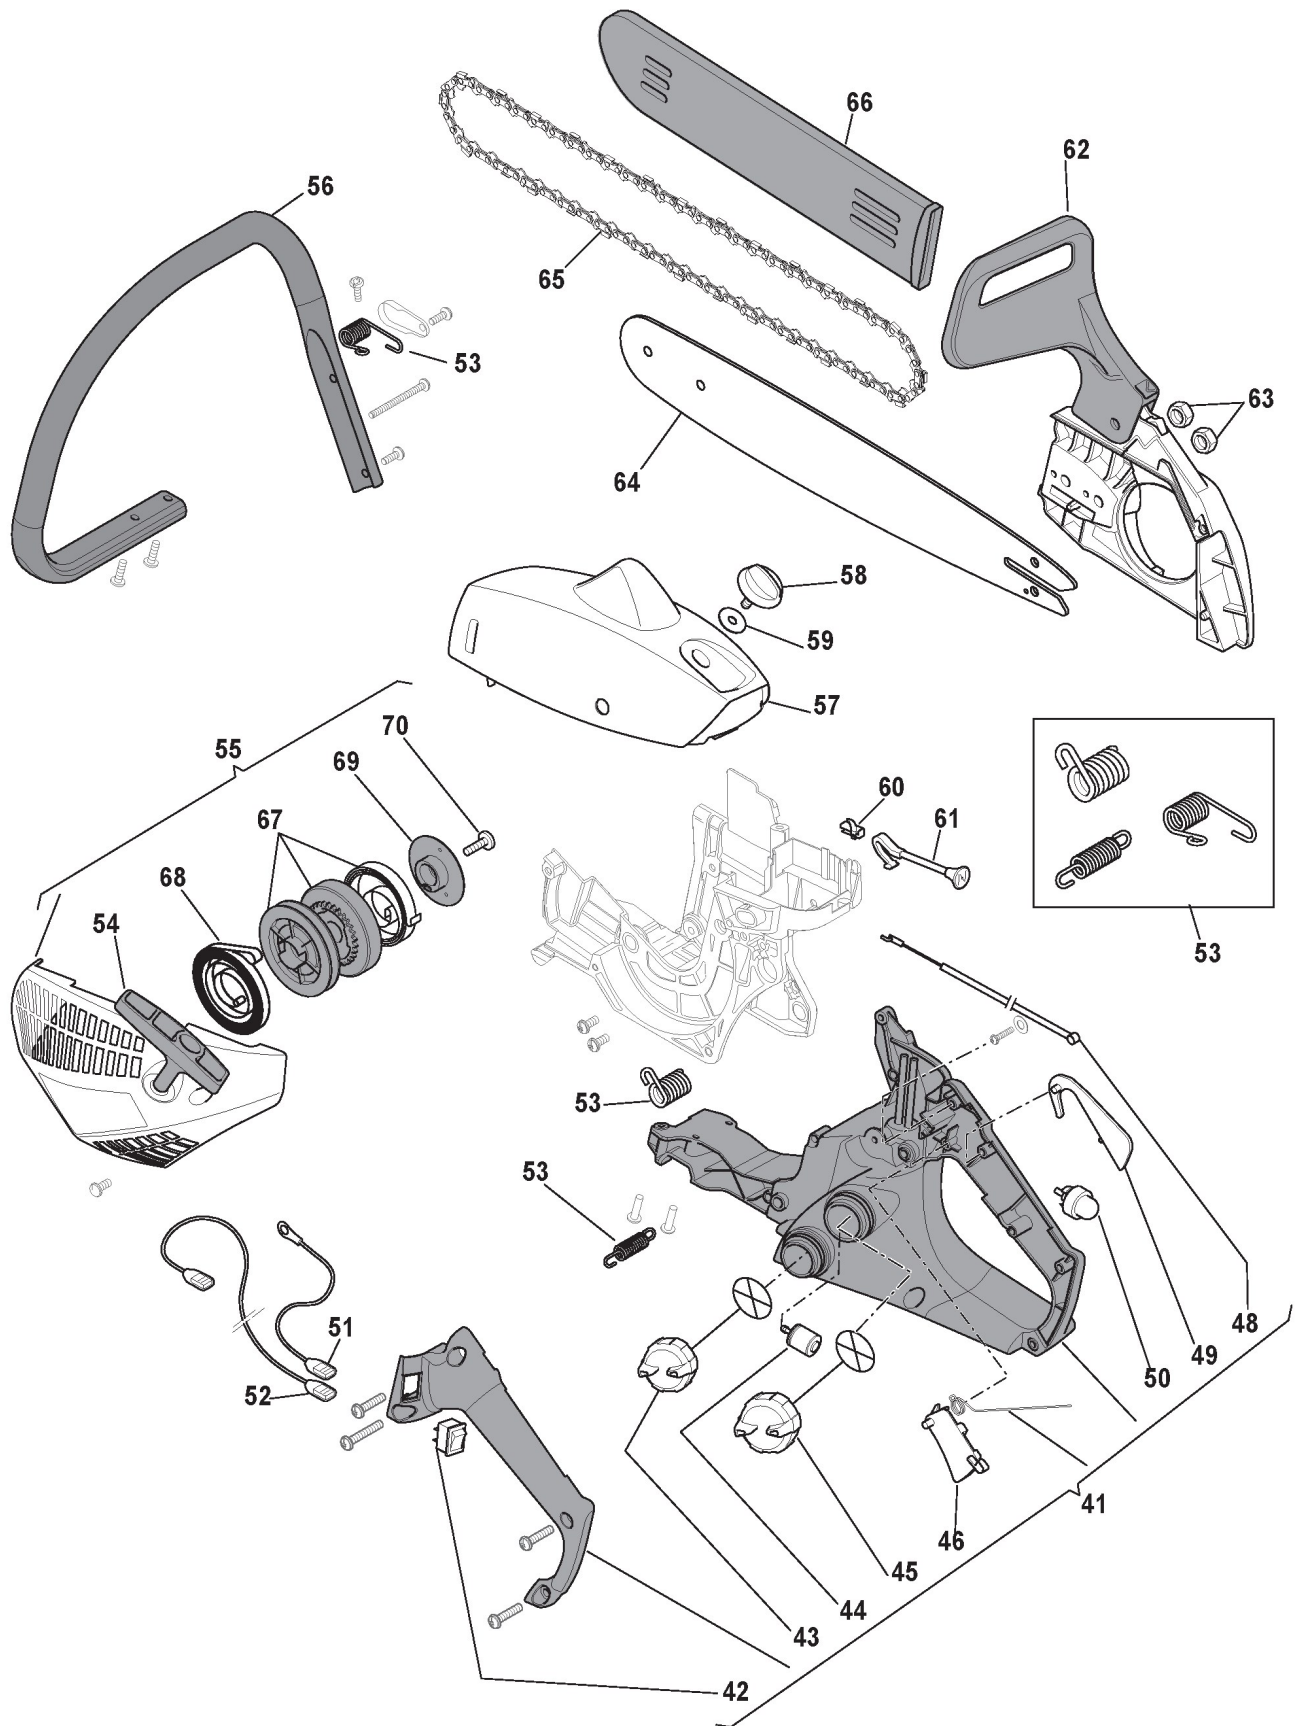

STIGA

SP 352 (2008)

15-4126-21

Spare parts list
Reservdelar
Repuestos
Ersatzteile
Pièces détachées
Reserve onderdelen
Catalogo ricambi

- Use ST. S.p.A. Genuine Spare Parts specified in the parts list for repair and/or replacement.
- The contents described in the parts list may change due to improvement.
- The drawings of the spare parts are only indicative And might Not represent the part in question exactly.
- The indications "right" - "left" - "front" - "rear" refer to the position of the operator when using the machine.
- When placing orders of parts for repair And/Or replacement, make sure that the illustrated parts list Is the one applying to the machine's year of manufacture, as shown on the identification plate attached to the machine.

Engine

Ref.nr.	Antal	Komponentkode	Beskrivelse	Noter	From	Op til
1	4	183878032/0	Screw			
2	1	183070002/0	Cylinder - Piston Ass'Y			
3	1	183590002/0	Piston Assy			
4	1	183303509/0	Piston Ring			
5	1	183275300/0	Short Block Engine			
6	1	119035154/0	Seal Ring			
7	1	119035155/0	Seal Ring			
8	2	123878031/0	Screw			
9	1	183303508/0	Cylinder Gasket Assy			
10	2	123652504/0	Washer			
11	1	123235002/0	Needle Bearing			
12	2	2432040	Nut			
13	1	123140056/0	Deflector			
14	1	183740001/0	Muffler Assy			
15	1	123878028/0	Screw			
16	1	123044003/0	Electronic Coil			
17	1	183880003/0	Flywheel Ass.Y			
18	1	112154200/0	Nut			
19	1	123072000/0	Flywheel Key			
20	1	123051000/0	Spark Plug			
21	1	123073504/0	Intake Manifold			
22	1	123054017/0	Carburetor			
23	1	123073505/0	Intake Manifold Assy			
24	2	123878019/0	Screw			
25	1	123220004/0	Air Filter			
26	4	123878033/0	Screw			
27	1	183594504/0	Oil Pump Assy			
28	1	123878030/0	Screw			
29	1	123235001/0	Needle Bearing			
30	1	123050004/0	Clutch Drum Assy			
31	1	123657008/0	Washer			
32	1	183215002/0	Clutch Ass.Y			
33	1	3657050	Spark Plug Spring			
34	1	3748880	Spark plug cap			
35	1	123057004/0	Crankase			
36	1	183303510/0	Chain Guard			