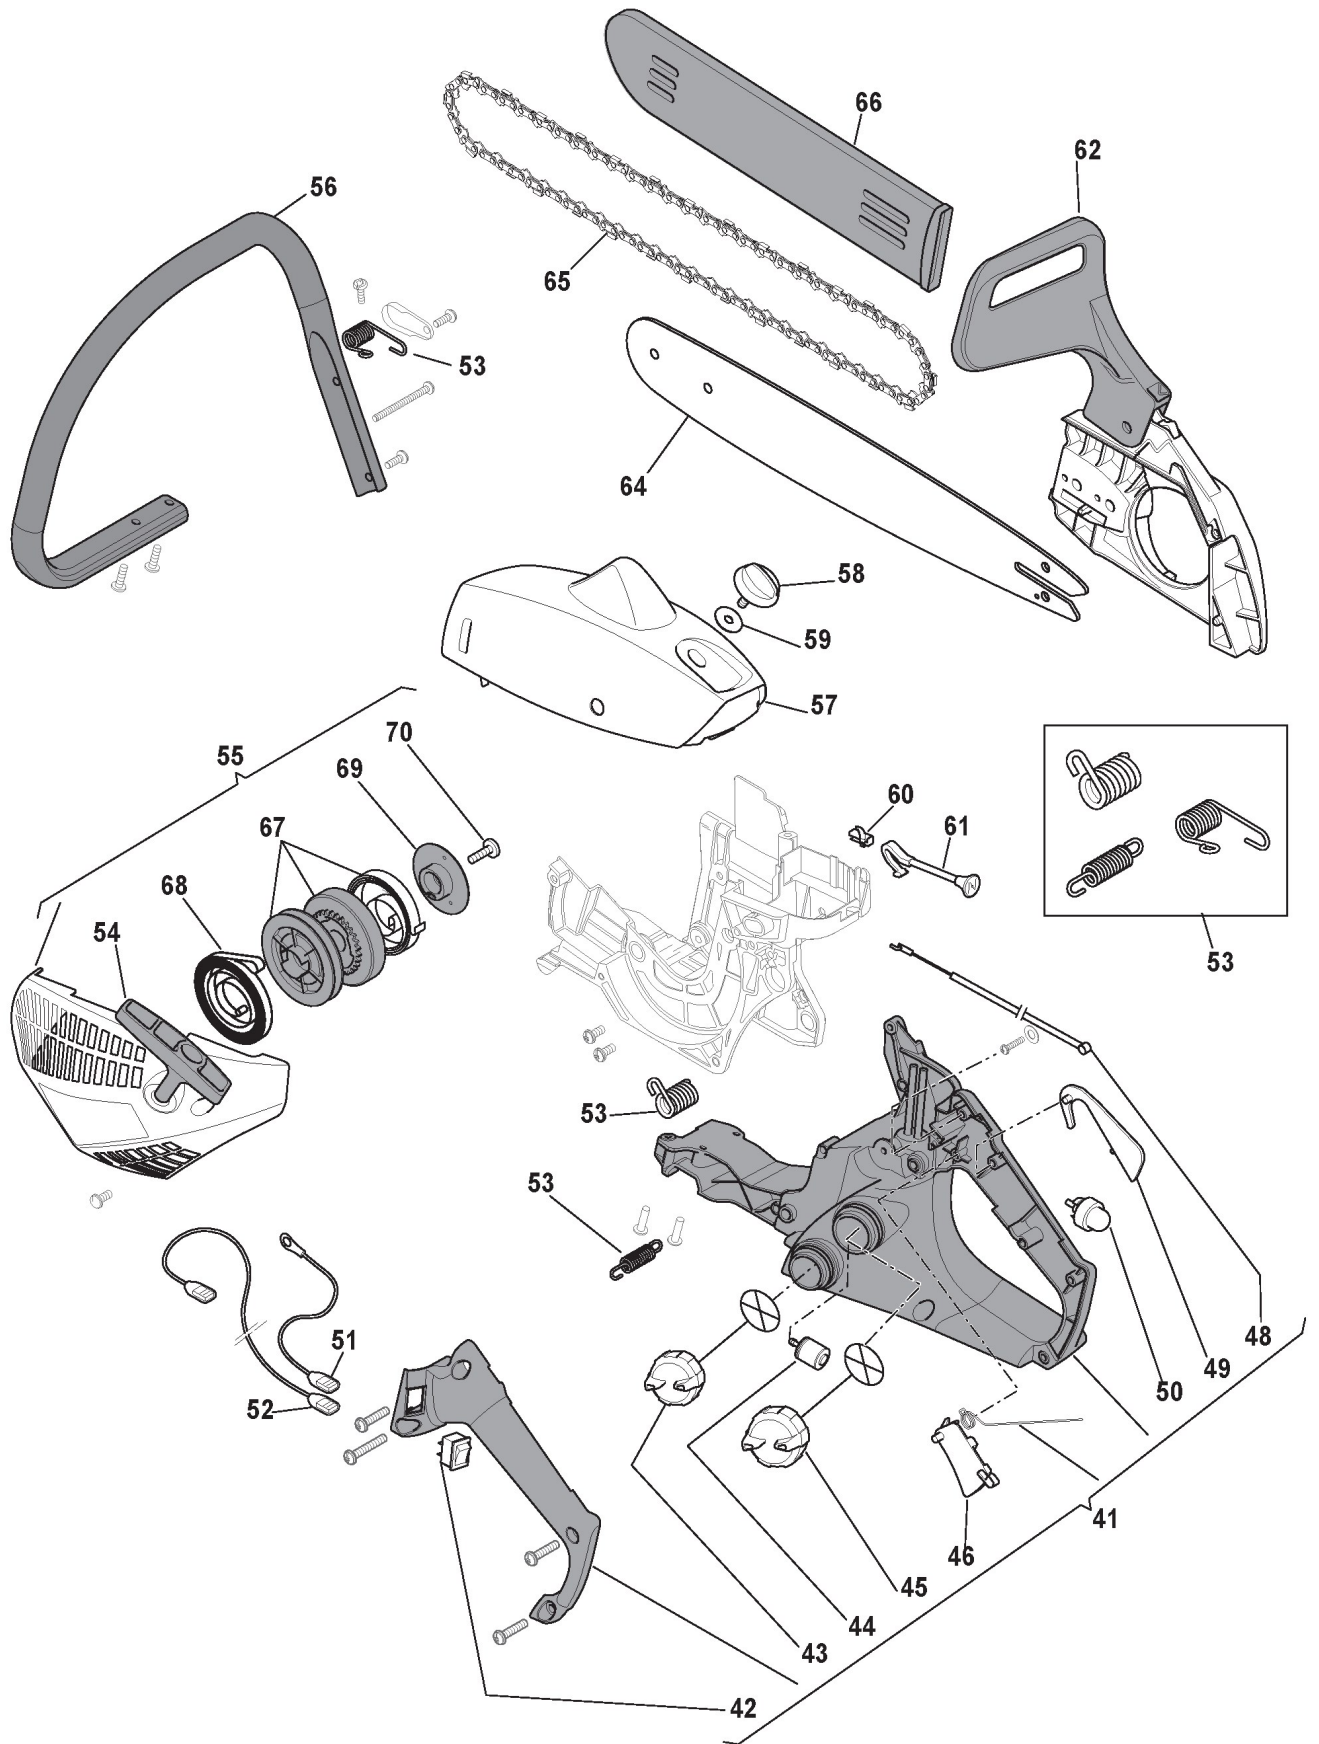

STIGA

SP 350Q (2010)

222014102/09

Spare parts list Reservdelar Repuestos Ersatzteile Pièces détachées Reserve onderdelen Catalogo ricambi

- Use ST. S.p.A. Genuine Spare Parts specified in the parts list for repair and/or replacement.
- The contents described in the parts list may change due to improvement.
- The drawings of the spare parts are only indicative And might Not represent the part in question exactly.
- The indications "right" - "left" - "front" - "rear" refer to the position of the operator when using the machine.
- When placing orders of parts for repair And/Or replacement, make sure that the illustrated parts list Is the one applying to the machine's year of manufacture, as shown on the identification plate attached to the machine.

Engine

Ref.nr.	Antal	Komponentkode	Beskrivelse	Noter	From	Op til
1	4	183878032/0	Screw			
2	1	183070002/0	Cylinder - Piston Ass'Y			
3	1	183590002/0	Piston Assy			
4	1	183303509/0	Piston Ring			
5	1	183275300/0	Short Block Engine			
6	1	119035154/0	Seal Ring			
7	1	119035155/0	Seal Ring			
8	2	123878031/0	Screw			
9	1	183303508/0	Cylinder Gasket Assy			
10	2	123652504/0	Washer			
11	1	123235002/0	Needle Bearing			
12	2	2432040	Nut			
13	1	123140056/0	Deflector			
14	1	183740001/0	Muffler Assy			
15	1	123878028/0	Screw			
16	1	123044003/0	Electronic Coil			
17	1	183880003/0	Flywheel Ass.Y			
18	1	112154200/0	Nut			
19	1	123072000/0	Flywheel Key			
20	1	123051000/0	Spark Plug			
21	1	123073504/0	Intake Manifold			
22	1	123054017/0	Carburetor			
23	1	123073505/0	Intake Manifold Assy			
24	2	123878019/0	Screw			
25	1	123220004/0	Air Filter			
26	4	123878033/0	Screw			
27	1	183594504/0	Oil Pump Assy			
28	1	123878030/0	Screw			
29	1	123235001/0	Needle Bearing			
30	1	123050004/0	Clutch Drum Assy			
31	1	123657008/0	Washer			
32	1	183215002/0	Clutch Ass.Y			
33	1	3657050	Spark Plug Spring			
34	1	3748880	Spark plug cap			
35	1	123057004/0	Crankase			
36	1	183303510/0	Chain Guard			