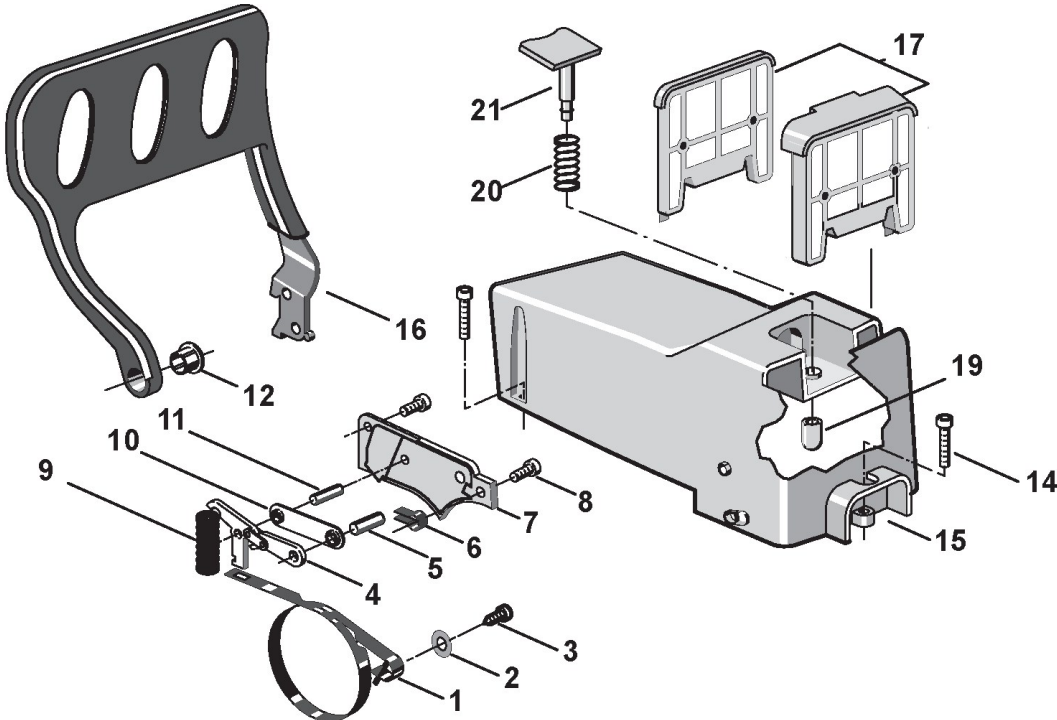

Housing

Ref.nr.	Antal	Komponentkode	Beskrivelse	Noter	From	Op til
1	1	3614740	Brake Band			
2	1	2312100	Washer			
3	1	2123060	Screw			
4	1	4252310	Chain Brake Lever			
5	1	3180500	Roller			
6	1	3614780	Spring			
7	1	3750110	Grey Cover	To 31-August-2001		
8	2	2123100	Screw			
9	1	3654420	Brake Spring			
10	1	3614490	Brake Plate			
11	1	3180510	Roller			
12	1	3614330	Bushing			
14	3	2123030	Screw			
15	1	4252350	Cylinder Cover Yellow			
16	1	4563267	Hand Guard			
17	1	8781530	Air Filter			
19	1	3750227	Air Purge Cap Button			
20	1	3654430	Spring			
21	1	3750217	Air Purge Pump