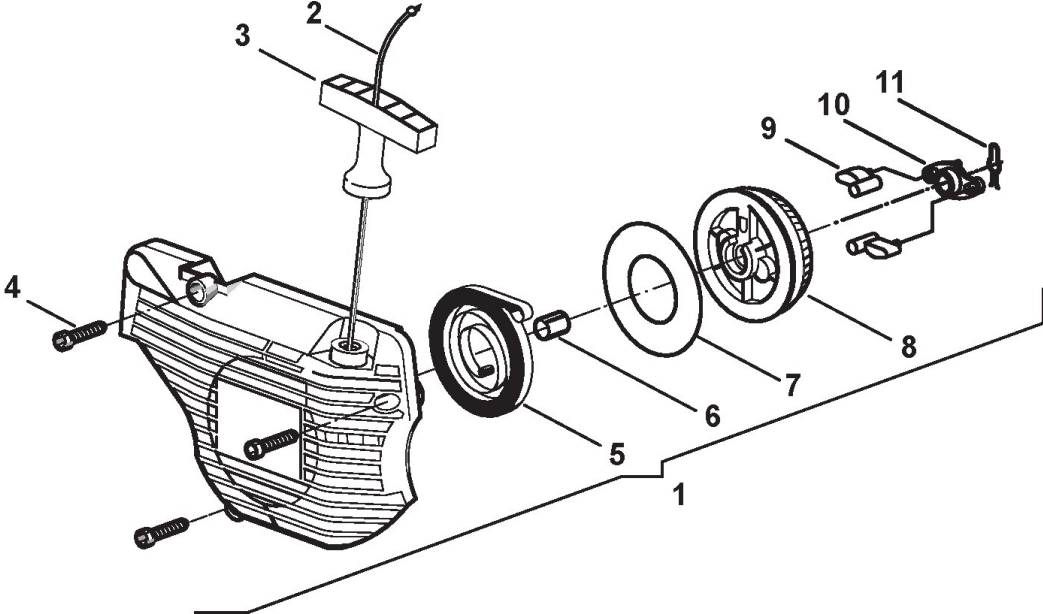

Starter

Ref.nr.	Antal	Komponentkode	Beskrivelse	Noter	From	Op til
1	1	4252340	Carter Assy Yellow			
2	1	3784030	Starter Cord			
3	1	3750067	Starter Handle			
4	3	2123030	Screw			
5	1	4611480	Starter Spring			
6	1	3623590	Bushing			
7	1	3723640	Disc For Starter Spring			
8	1	3750130	Starter Pulley			
9	2	3750080	Starter Hook			
10	1	3750140	Starter Hook Guide			
11	1	3657480	Retainer