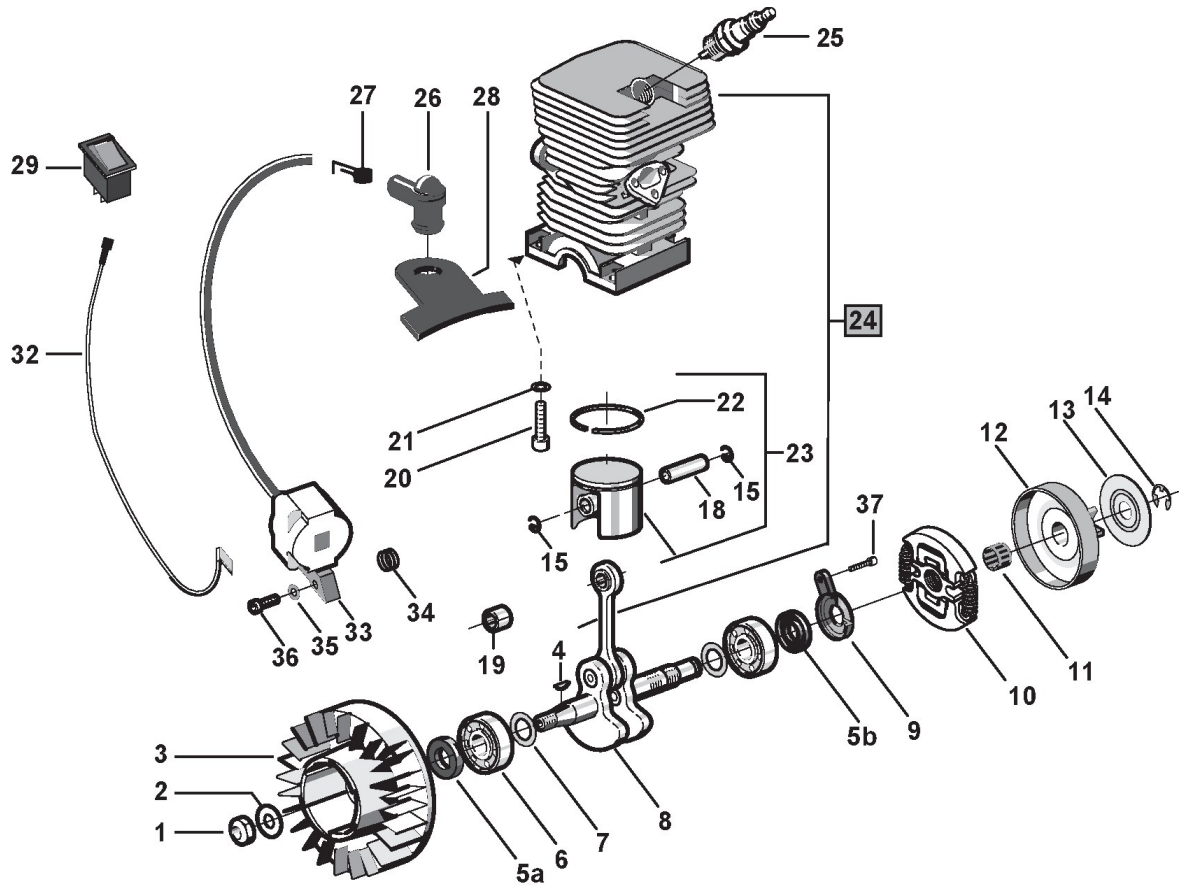

STIGA

SP 340 (2003)

15-4110-11

Spare parts list **Reservdelar** **Repuestos** **Ersatzteile** **Pièces détachées** **Reserve onderdelen** **Catalogo ricambi**

- Use ST. S.p.A. Genuine Spare Parts specified in the parts list for repair and/or replacement.
- The contents described in the parts list may change due to improvement.
- The drawings of the spare parts are only indicative And might Not represent the part in question exactly.
- The indications "right" - "left" - "front" - "rear" refer to the position of the operator when using the machine.
- When placing orders of parts for repair And/Or replacement, make sure that the illustrated parts list Is the one applying to the machine's year of manufacture, as shown on the identification plate attached to the machine.

Cutting unit

Ref.nr.	Antal	Komponentkode	Beskrivelse	Noter	From	Op til
1	1	2432050	Nut			
2	1	2312080	Flat washer			
3	1	4541210	Flywheel			
4	1	3151010	Flywheel Key			
5	1	3121071	Seal Ring	5a		
5	1	3121072	Seal Ring	5b		
6	2	3112030	Ball Bearing			
7	2	3614480	Washer			
8	1	4251960	Crankshaft			
9	1	3750311	Oil Pump Cap			
10	1	3L4252200/1	Clutch Ass.Y			
11	1	3114190	Needle Bearing			
12	1	4121208	Clutch Drum			
13	1	3612620	Washer			
14	1	3351110	Circlip			
15	2	3356050	Circlip Ring			
18	1	3158260	Piston Pin			
19	1	3116100	Needle Bearing			
20	4	2135030	Screw			
21	4	2330020	Washer			
22	1	3123220	Piston Ring Ø 39			
23	1	3L8541360/1	Piston Assy			
24	1	3L8541370/1	Cylinder - Piston Ass'Y			
25	1	3210024	Spark Plug			
26	1	3748880	Spark plug cap			
27	1	3657050	Spark Plug Spring			
28	1	3721530	Protection			
29	1	3210970	Stop Switch			
32	1	3211380	Ground Cable			
33	1	3L3211350/1	Electronic Coil			
34	1	3654480	Spring			
35	2	2321150	Washer			
36	2	2123140	Screw			
37	1	2123020	Screw			