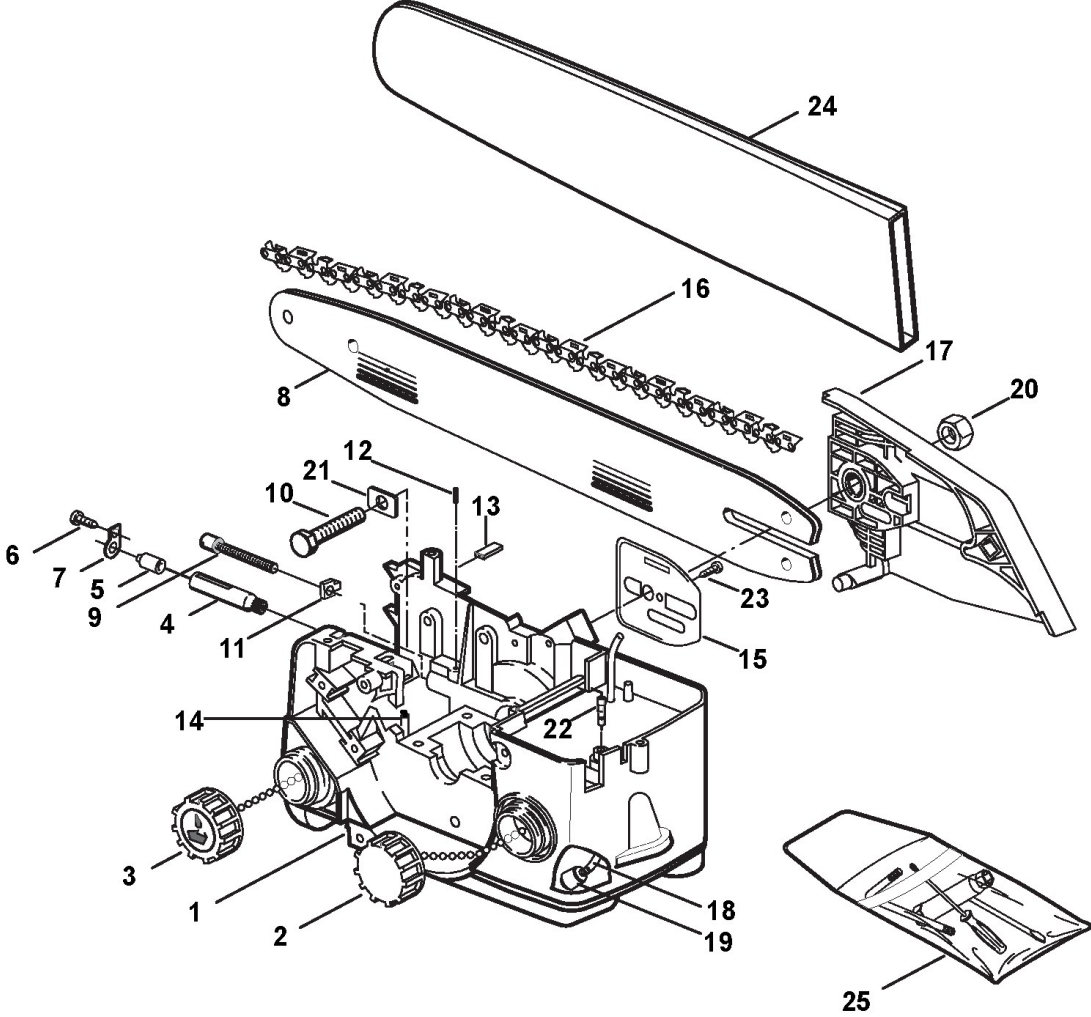

Cutting unit

Ref.nr.	Antal	Komponentkode	Beskrivelse	Noter	From	Op til
1	1	8122050	Yellow Crankase	To 31-August-2001		
1	1	8122055	Orange Crankase	To 31-August-2001		
1	1	8122057	Crankcase Grey Assy	From 01-September-2001		
2	1	4252010	Tank Cap			
3	1	4252010	Tank Cap			
4	1	4252220	Oil Pump Assy			
5	1	3744790	Spacer			
6	2	2123020	Screw			
7	1	3614810	Retainer			
8	1	4112560	Bar 14inch			
8	1	4112570	Bar 16inch			
9	1	2653470	Screw			
10	1	123878001/0	Screw			
11	1	3641970	Chain Tightener Block			
12	1	3741360	Oil Supply Cap			
13	1	3614940	Screw			
14	1	4253090	Oil Tube Assy			
15	1	3614760	Plate			
16	1	4113301	Chain 14inch			
17	1	4252330	Clutch Housing Assy Yellow			
18	1	3786050	Fuel Line			
19	1	4253290	Intake Filter			
20	1	2670270	Nut			
21	1	3614940	Screw			
22	1	4253680	Breather Valve Assy			
23	1	2123060	Screw			
24	1	4181297	Chain Cover 14inch			
24	1	4181307	Chain Cover 16inch			
25	1	4253402	Accessory Bag