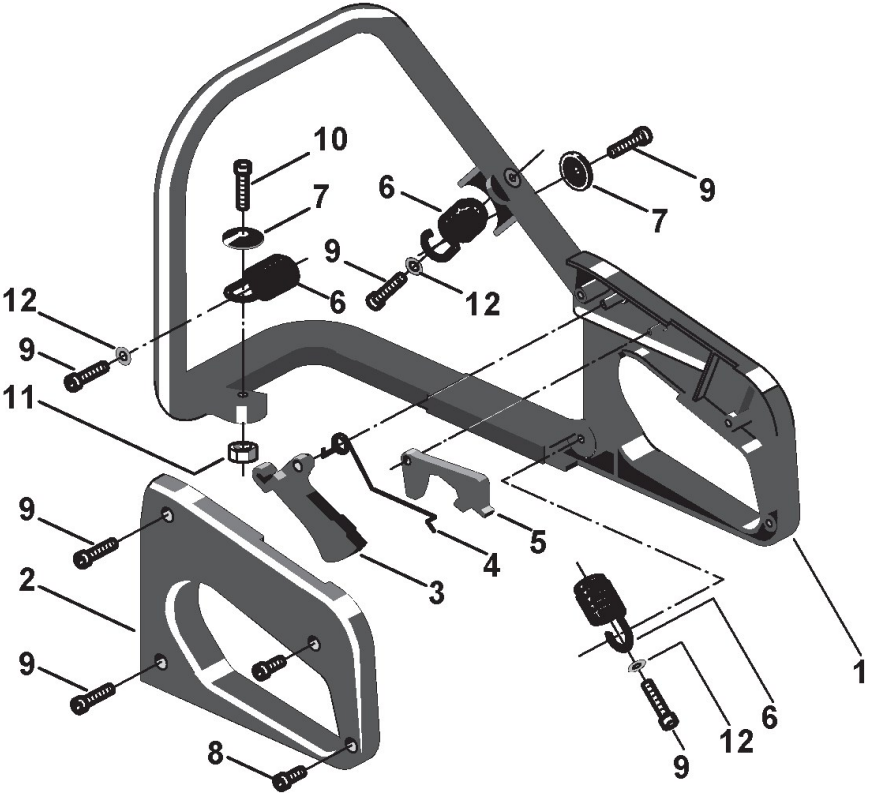

Electric saw

Ref.nr.	Antal	Komponentkode	Beskrivelse	Noter	From	Op til
1	1	4563140	Handgrip	To 31-August-2001		
1	1	4563147	Hand Grip	From 01-September-2001		
2	1	4563150	Handle Cover	To 31-August-2001		
2	1	4563157	Handle Cover	From 01-September-2001		
3	1	3743580	Throttle Lever	To 31-August-2001		
3	1	3743581	Lever	To 31-August-2001		
3	1	3743587	Throttle Lever For Cable	From 01-September-2001		
4	1	3654440	Spring			
5	1	3743590	Safety Lever	To 31-August-2001		
5	1	3743597	Safety Lever	From 01-September-2001		
6	3	3654400	Spring			
7	2	3614800	Washer			
8	3	2123100	Screw			
9	6	2123030	Screw	To 31-August-2001		
9	6	2123031	Screw	From 01-September-2001		
10	1	2135030	Screw	To 31-August-2001		
10	1	2135040	Screw	From 01-September-2001		
11	1	2432040	Nut			
12	3	2312090	Flat washer