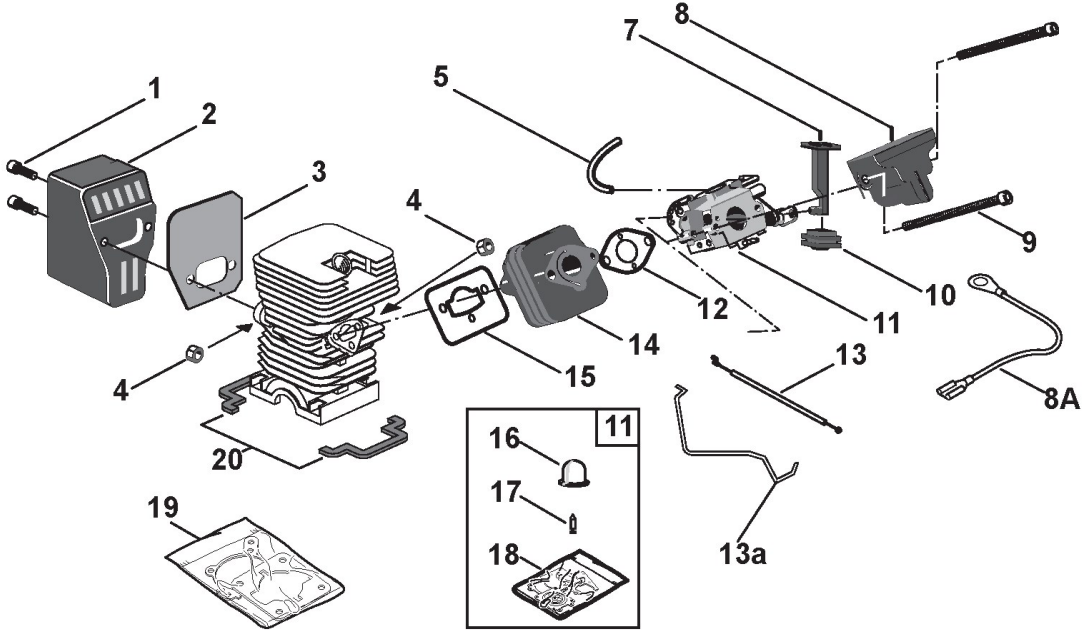

Cutting unit

Ref.nr.	Antal	Komponentkode	Beskrivelse	Noter	From	Op til
1	1	2432050	Nut			
2	1	2312080	Flat washer			
3	1	4541210	Flywheel			
4	1	3151010	Flywheel Key			
5	1	3121071	Seal Ring	5a		
5	1	3121072	Seal Ring	5b		
6	2	3112030	Ball Bearing			
7	2	3614480	Washer			
8	1	4251960	Crankshaft			
9	1	3750311	Oil Pump Cap			
10	1	3L4252200/1	Clutch Ass.Y			
11	1	3114190	Needle Bearing			
12	1	4121208	Clutch Drum			
13	1	3612620	Washer			
14	1	3351110	Circlip			
15	2	3356050	Circlip Ring			
18	1	3158260	Piston Pin			
19	1	3116100	Needle Bearing			
20	4	2135030	Screw			
21	4	2330020	Washer			
22	1	3123220	Piston Ring Ø 39			
23	1	3L8541360/1	Piston Assy			
24	1	3L8541370/1	Cylinder - Piston Ass'Y			
25	1	3210024	Spark Plug			
26	1	3748880	Spark plug cap			
27	1	3657050	Spark Plug Spring			
28	1	3721530	Protection			
29	1	3210970	Stop Switch			
32	1	3211380	Ground Cable			
33	1	3L3211350/1	Electronic Coil			
34	1	3654480	Spring			
35	2	2321150	Washer			
36	2	2123140	Screw			
37	1	2123020	Screw			

Cutting unit

Ref.nr.	Antal	Komponentkode	Beskrivelse	Noter	From	Op til
1	1	8122050	Yellow Crankase	To 31-August-2001		
1	1	8122055	Orange Crankase	To 31-August-2001		
1	1	8122057	Crankcase Grey Assy	From 01-September-2001		
2	1	4252010	Tank Cap			
3	1	4252010	Tank Cap			
4	1	4252220	Oil Pump Assy			
5	1	3744790	Spacer			
6	2	2123020	Screw			
7	1	3614810	Retainer			
8	1	4112560	Bar 14inch			
8	1	4112570	Bar 16inch			
9	1	2653470	Screw			
10	1	123878001/0	Screw			
11	1	3641970	Chain Tightener Block			
12	1	3741360	Oil Supply Cap			
13	1	3614940	Screw			
14	1	4253090	Oil Tube Assy			
15	1	3614760	Plate			
16	1	4113301	Chain 14inch			
17	1	4252330	Clutch Housing Assy Yellow			
18	1	3786050	Fuel Line			
19	1	4253290	Intake Filter			
20	1	2670270	Nut			
21	1	3614940	Screw			
22	1	4253680	Breather Valve Assy			
23	1	2123060	Screw			
24	1	4181297	Chain Cover 14inch			
24	1	4181307	Chain Cover 16inch			
25	1	4253402	Accessory Bag			