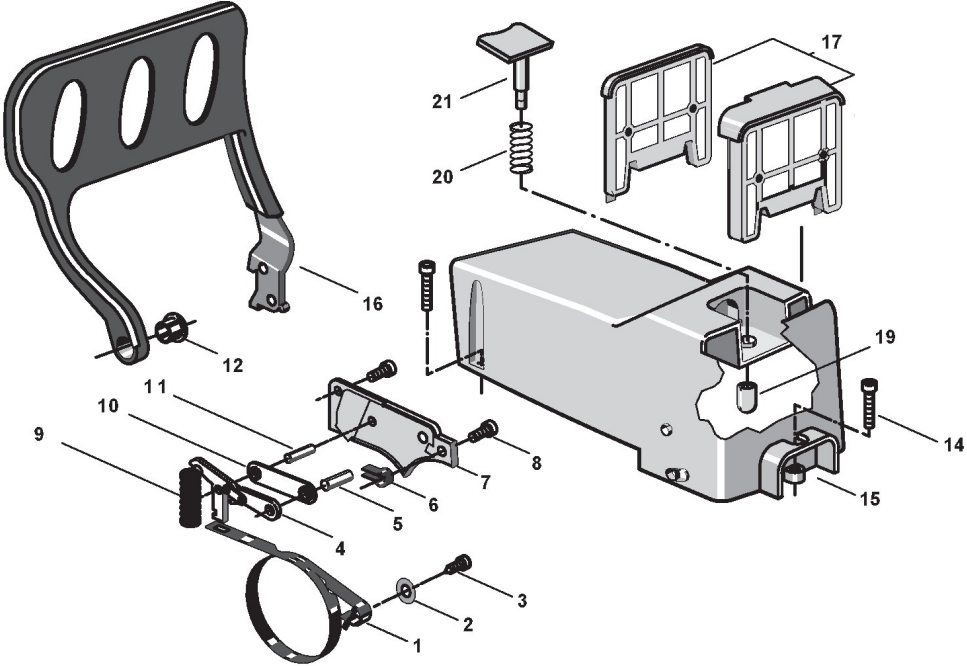

Crankcase

Crankcase

Ref.nr.	Antal	Komponentkode	Beskrivelse	Noter	From	Op til
1	1	3614740	Brake Band			
2	1	2312150	Washer			
3	1	2123060	Screw			
4	1	4252310	Chain Brake Lever			
5	1	3180500	Roller			
6	1	3614780	Spring			
8	2	2123100	Screw			
9	1	3654420	Brake Spring			
10	1	3614490	Brake Plate			
11	1	3180510	Roller			
12	1	3614330	Bushing			
14	3	2123030	Screw			
15	1	4252350	Cylinder Cover Yellow			
16	1	4563267	Hand Guard			
17	1	8781530	Air Filter			
19	1	3750227	Air Purge Cap Button			
20	1	3654430	Spring			
21	1	3750217	Air Purge Pump