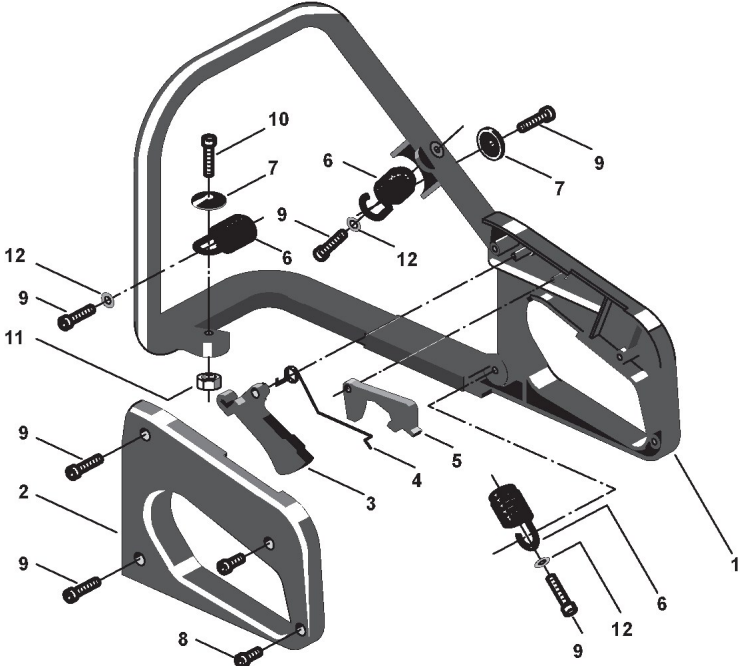

Handle

Ref.nr.	Antal	Komponentkode	Beskrivelse	Noter	From	Op til
1	1	4563147	Hand Grip			
2	1	4563157	Handle Cover			
3	1	3743587	Throttle Lever For Cable			
4	1	1L3654440/1	Molla Leva Accel. E Sicurezza 360-41			
5	1	3743597	Safety Lever			
6	3	3654400	Spring			
7	2	3614800	Washer			
8	3	2123100	Screw			
9	6	2123031	Screw			
10	1	2135040	Screw			
11	1	2432040	Nut			
12	3	2312090	Flat washer