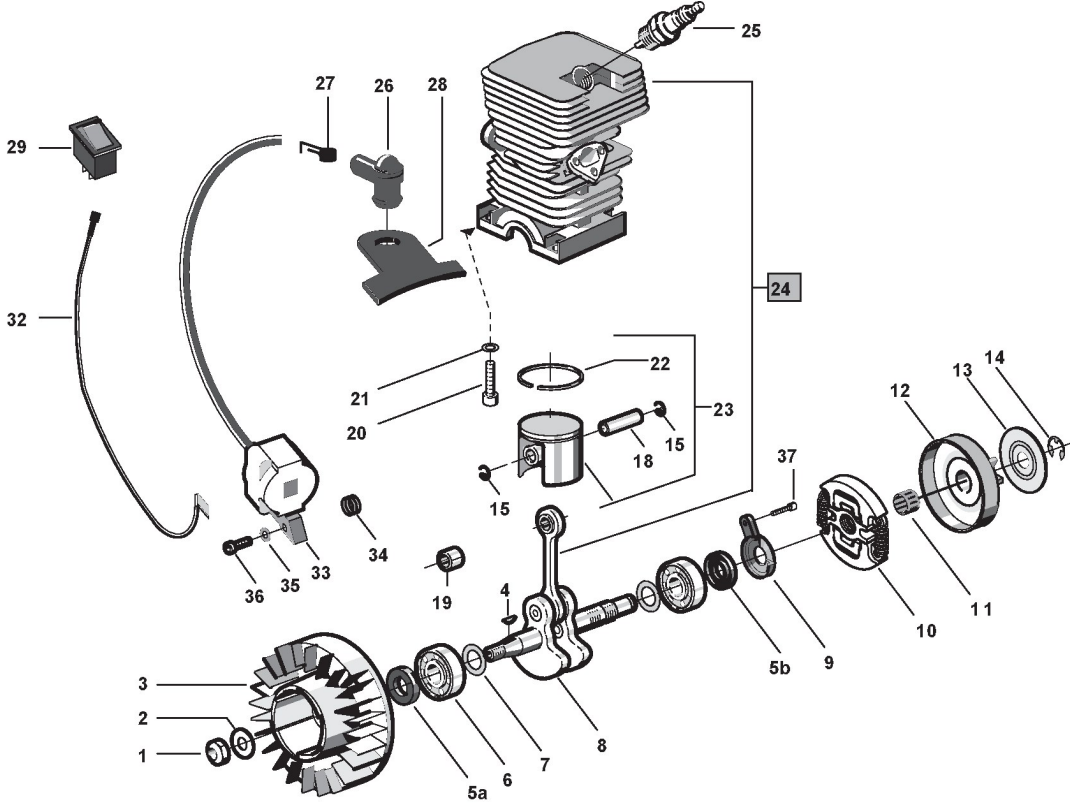

Crankshaft and cylinder

Crankshaft and cylinder

Ref.nr.	Antal	Komponentkode	Beskrivelse	Noter	From	Op til
1	1	2432050	Nut			
2	1	2312080	Flat washer			
3	1	3L4541210/1	Flywheel	From 01-September-2005		
3	1	4541210	Flywheel	To 31-August-2005		
4	1	3151010	Flywheel Key			
5	1	3121071	Seal Ring	5a		
5	1	3121072	Seal Ring	5b		
6	2	3112030	Ball Bearing			
7	2	3614480	Washer			
8	1	3L4251960/1	Crankshaft assy			
9	1	3750311	Oil Pump Cap			
10	1	3L4252200/1	Clutch Ass.Y			
11	1	3114190	Needle Bearing			
12	1	4121208	Clutch Drum			
13	1	3612620	Washer			
14	1	112000955/0	Benzing Ring			
15	2	3356050	Circlip Ring			
18	1	3158260	Piston Pin			
19	1	3116100	Needle Bearing			
20	4	2135030	Screw			
21	4	2330020	Washer			
22	1	3123220	Piston Ring Ø 39			
23	1	3L8541360/1	Piston Assy			
24	1	3L8541370/1	Cylinder - Piston Ass'Y			
25	1	3210024	Spark Plug			
26	1	3748880	Spark plug cap			
27	1	3657050	Spark Plug Spring			
28	1	3721530	Protection			
29	1	3210970	Stop Switch			
32	1	3211380	Ground Cable			
33	1	3L3211350/1	Electronic Coil			
34	1	3654480	Spring			
35	2	2321150	Washer			
36	2	2123140	Screw			
37	1	2123020	Screw