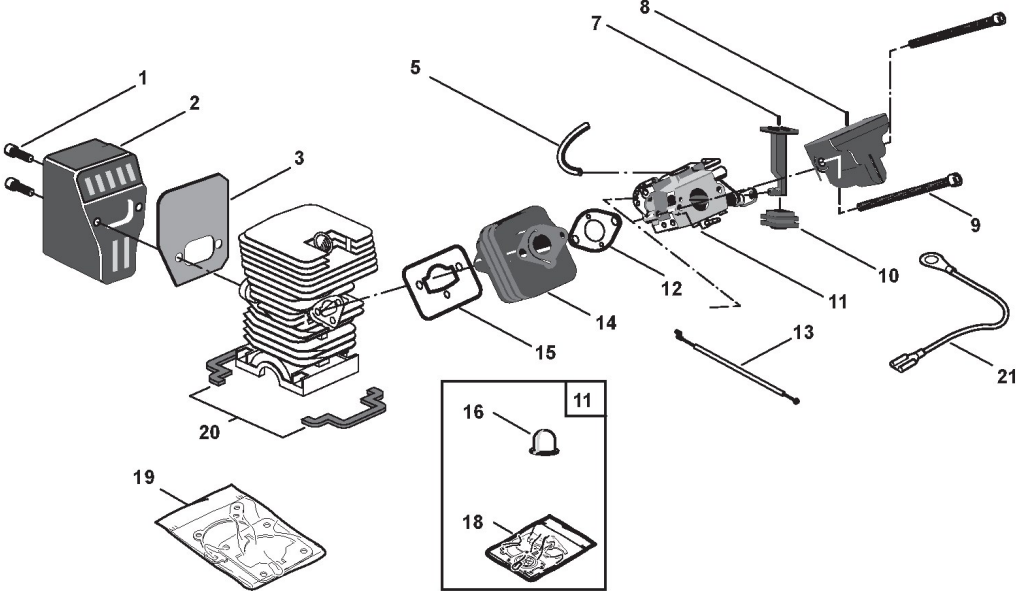

Carburettor

Ref.nr.	Antal	Komponentkode	Beskrivelse	Noter	From	Op til
1	2	2135040	Screw			
2	1	4122040	Muffler Assy			
3	1	3724270	Muffler Gasket			
5	1	3786130	Fuel Line			
7	1	3743407	Choke Lever			
8	1	8744781	Intake Manifold Assy			
9	2	2135210	Screw			
10	1	3745650	Grommet Air-Lever			
11	1	123054003/2	Carburetor			
12	1	3724160	Heat Block			
13	1	4252480	Throttle Cable With Sheath			
14	1	3750180	Intake Manifold			
15	1	3724300	Intake Manifold Gasket			
16	1	3744740	Air Purge Pump			
18	1	8724091	Diaphragm Gasket Set			
19	1	8724300	Gasket Set			
20	2	3721560	Cylinder Gasket			
21	1	3211690	Earth Cable