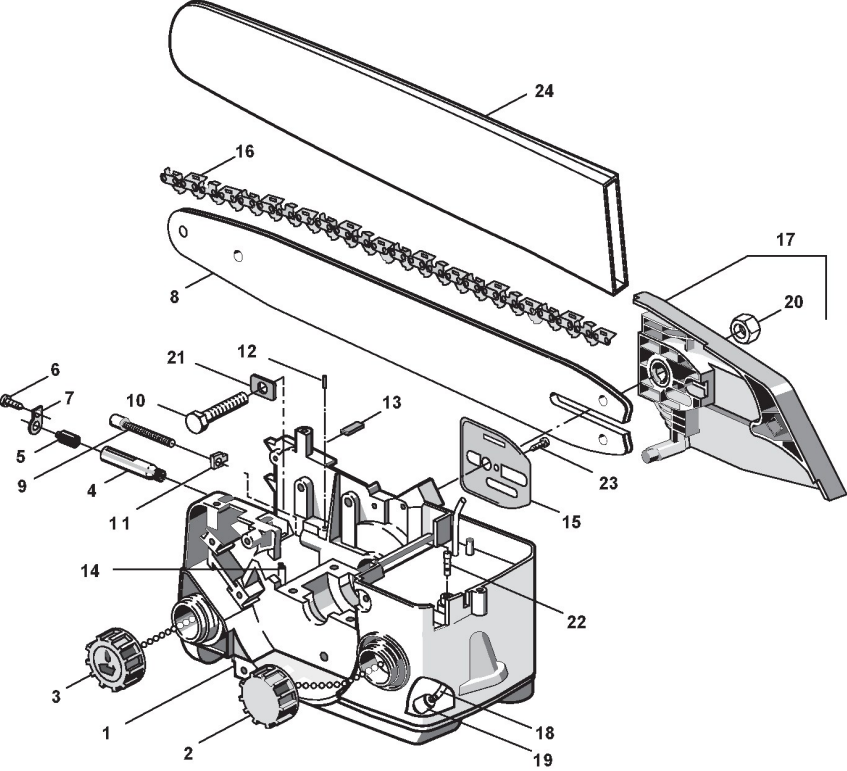

Crankcase-trim group

Crankcase-trim group

Ref.nr.	Antal	Komponentkode	Beskrivelse	Noter	From	Op til
2	1	4252010	Tank Cap			
3	1	4252010	Tank Cap			
4	1	4252220	Oil Pump Assy			
5	1	3744790	Spacer			
6	2	2123020	Screw			
7	1	3614810	Retainer			
8	1	323900110/0	Bar			
9	1	2653470	Screw			
10	1	123878001/0	Screw			
11	1	3641970	Chain Tightener Block			
12	1	3741360	Oil Supply Cap			
13	1	3614930	Insert			
14	1	3L4353090/1	Oil Tube Assy			
15	1	323311002/0	Bar Plate			
16	1	4113702	Chain 14inch			
17	1	4252330	Clutch Housing Assy Yellow			
18	1	3786050	Fuel Line			
19	1	4253290	Intake Filter			
20	1	2670270	Nut			
21	1	323650100/0	Screw			
22	1	4253680	Breather Valve Assy			
23	1	2123060	Screw			
24	1	4181297	Chain Cover 14inch			
28	1	2123060	Screw