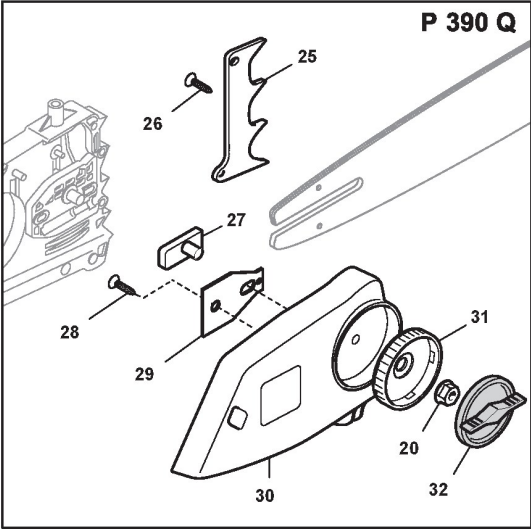

Crankcase-trim group

Crankcase-trim group

Ref.nr.	Antal	Komponentkode	Beskrivelse	Noter	From	Op til
2	1	4252010	Tank Cap			
3	1	4252010	Tank Cap			
4	1	4252220	Oil Pump Assy			
5	1	3744790	Spacer			
6	2	2123020	Screw			
7	1	3614810	Retainer			
8	1	323900110/0	Bar			
9	1	2653470	Screw			
10	1	123878001/0	Screw			
11	1	3641970	Chain Tightener Block			
12	1	3741360	Oil Supply Cap			
13	1	3614930	Insert			
14	1	3L4353090/1	Oil Tube Assy			
15	1	323311002/0	Bar Plate			
16	1	4113702	Chain 14inch			
17	1	4252330	Clutch Housing Assy Yellow			
18	1	3786050	Fuel Line			
19	1	4253290	Intake Filter			
20	1	2670270	Nut			
21	1	323650100/0	Screw			
22	1	4253680	Breather Valve Assy			
23	1	2123060	Screw			
24	1	4181297	Chain Cover 14inch			
28	1	2123060	Screw