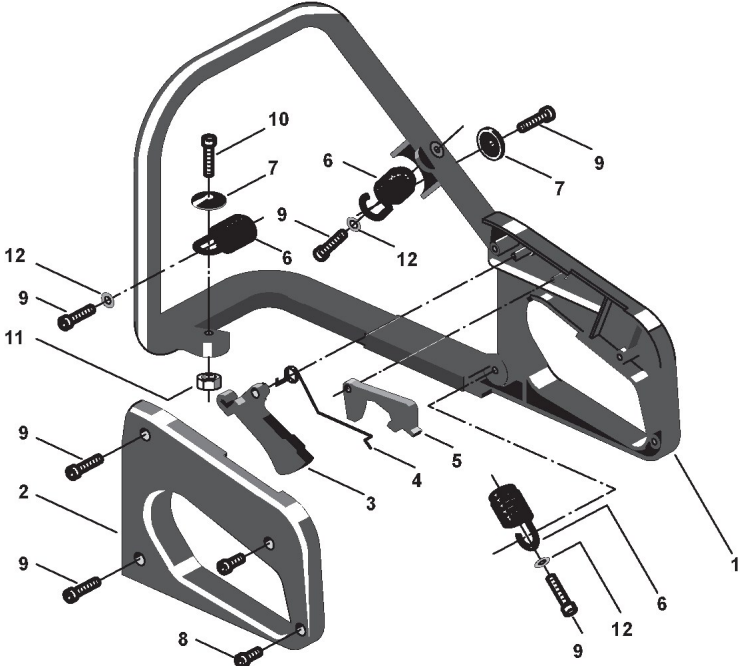

Carburettor

Ref.nr.	Qty	Item number	Description	Notes	From	Up to
1	2	2135040	Screw			
2	1	4122040	Muffler Assy			
3	1	3724270	Muffler Gasket			
5	1	3786130	Fuel Line			
7	1	3743407	Choke Lever			
8	1	8744781	Intake Manifold Assy			
9	2	2135210	Screw			
10	1	3745650	Grommet Air-Lever			
11	1	123054003/2	Carburetor			
12	1	3724160	Heat Block			
13	1	4252480	Throttle Cable With Sheath			
14	1	3750180	Intake Manifold			
15	1	3724300	Intake Manifold Gasket			
16	1	3744740	Air Purge Pump			
18	1	8724091	Diaphragm Gasket Set			
19	1	8724300	Gasket Set			
20	2	3721560	Cylinder Gasket			
21	1	3211690	Earth Cable			

Crankcase-trim group

Crankcase-trim group

Ref.nr.	Qty	Item number	Description	Notes	From	Up to
2	1	4252010	Tank Cap			
3	1	4252010	Tank Cap			
4	1	4252220	Oil Pump Assy			
5	1	3744790	Spacer			
6	2	2123020	Screw			
7	1	3614810	Retainer			
8	1	23900111/0	Guide Bar 16inch			
9	1	2653470	Screw			
10	1	123878001/0	Screw			
11	1	3641970	Chain Tightener Block			
12	1	3741360	Oil Supply Cap			
13	1	3614930	Insert			
14	1	3L4353090/1	Oil Tube Assy			
15	1	323311002/0	Bar Plate			
16	1	4113705	Chain 16inch			
17	1	4252330	Clutch Housing Assy Yellow			
17	1	4252333	Clutch Housing Assy Red			
18	1	3786050	Fuel Line			
19	1	4253290	Intake Filter			
20	1	2670270	Nut			
21	1	323650100/0	Screw			
22	1	4253680	Breather Valve Assy			
23	1	2123060	Screw			
24	1	4181307	Chain Cover 16inch			
28	1	2123060	Screw			

Handle

Ref.nr.	Qty	Item number	Description	Notes	From	Up to
1	1	4563147	Hand Grip			
2	1	4563157	Handle Cover			
3	1	3743587	Throttle Lever For Cable			
4	1	1L3654440/1	Molla Leva Accel. E Sicurezza 360-41			
5	1	3743597	Safety Lever			
6	3	3654400	Spring			
7	2	3614800	Washer			
8	3	2123100	Screw			
9	6	2123031	Screw			
10	1	2135040	Screw			
11	1	2432040	Nut			
12	3	2312090	Flat washer			