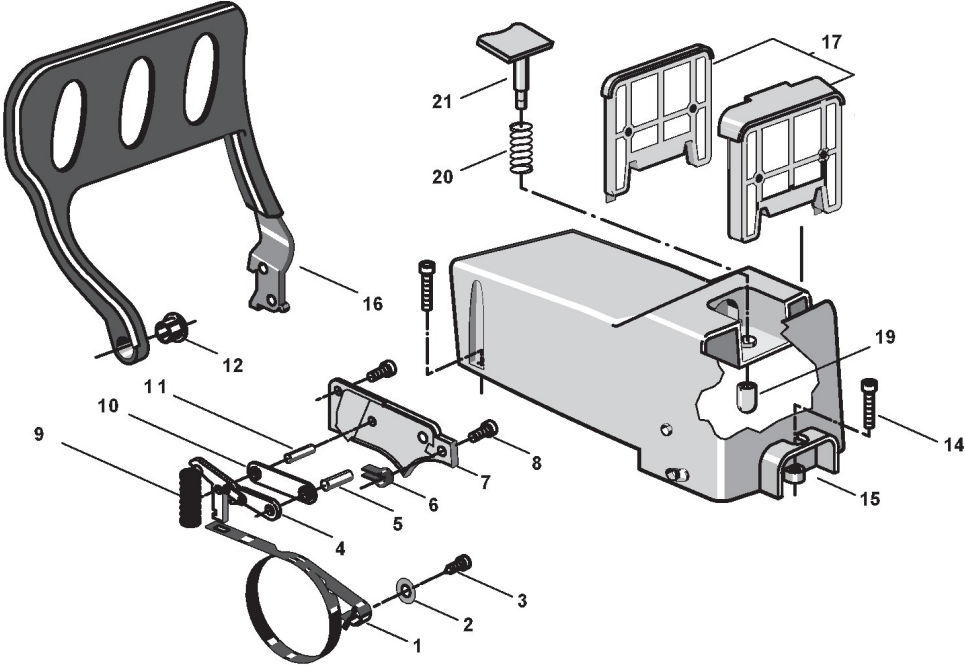

Crankcase

Crankcase

Ref.nr.	Qty	Item number	Description	Notes	From	Up to
1	1	3614740	Brake Band			
2	1	2312150	Washer			
3	1	2123060	Screw			
4	1	4252310	Chain Brake Lever			
5	1	3180500	Roller			
6	1	3614780	Spring			
8	2	2123100	Screw			
9	1	3654420	Brake Spring			
10	1	3614490	Brake Plate			
11	1	3180510	Roller			
12	1	3614330	Bushing			
14	3	2123030	Screw			
15	1	4252350	Cylinder Cover Yellow			
15	1	4252353	Cylinder Cover Red			
15	1	4563165	Cylinder Cover Orange			
16	1	4563267	Hand Guard			
17	1	8781530	Air Filter			
19	1	3750227	Air Purge Cap Button			
20	1	3654430	Spring			
21	1	3750217	Air Purge Pump