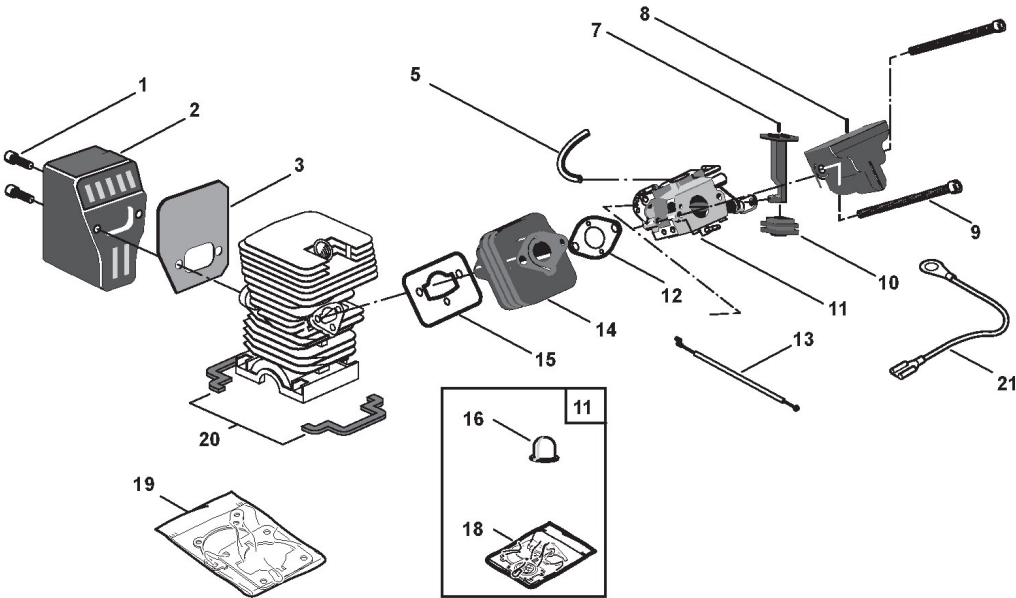

Carburettor

Ref.nr.	Qty	Item number	Description	Notes	From	Up to
1	2	2135040	Screw			
2	1	4122040	Muffler Assy			
3	1	3724270	Muffler Gasket			
5	1	3786130	Fuel Line			
7	1	3743407	Choke Lever			
8	1	8744781	Intake Manifold Assy			
9	2	2135210	Screw			
10	1	3745650	Grommet Air-Lever			
11	1	123054003/2	Carburetor			
12	1	3724160	Heat Block			
13	1	4252480	Throttle Cable With Sheath			
14	1	3750180	Intake Manifold			
15	1	3724300	Intake Manifold Gasket			
16	1	3744740	Air Purge Pump			
18	1	8724091	Diaphragm Gasket Set			
19	1	8724300	Gasket Set			
20	2	3721560	Cylinder Gasket			
21	1	3211690	Earth Cable			

Crankcase-trim group

Crankcase-trim group

Ref.nr.	Qty	Item number	Description	Notes	From	Up to
2	1	4252010	Tank Cap			
3	1	4252010	Tank Cap			
4	1	4252220	Oil Pump Assy			
5	1	3744790	Spacer			
6	2	2123020	Screw			
7	1	3614810	Retainer			
8	1	23900111/0	Guide Bar 16inch			
9	1	2653470	Screw			
10	1	123878001/0	Screw			
11	1	3641970	Chain Tightener Block			
12	1	3741360	Oil Supply Cap			
13	1	3614930	Insert			
14	1	3L4353090/1	Oil Tube Assy			
15	1	323311002/0	Bar Plate			
16	1	4113705	Chain 16inch			
17	1	4252330	Clutch Housing Assy Yellow			
17	1	4252333	Clutch Housing Assy Red			
18	1	3786050	Fuel Line			
19	1	4253290	Intake Filter			
20	1	2670270	Nut			
21	1	323650100/0	Screw			
22	1	4253680	Breather Valve Assy			
23	1	2123060	Screw			
24	1	4181307	Chain Cover 16inch			
28	1	2123060	Screw			

Handle

Ref.nr.	Qty	Item number	Description	Notes	From	Up to
1	1	4563147	Hand Grip			
2	1	4563157	Handle Cover			
3	1	3743587	Throttle Lever For Cable			
4	1	1L3654440/1	Molla Leva Accel. E Sicurezza 360-41			
5	1	3743597	Safety Lever			
6	3	3654400	Spring			
7	2	3614800	Washer			
8	3	2123100	Screw			
9	6	2123031	Screw			
10	1	2135040	Screw			
11	1	2432040	Nut			
12	3	2312090	Flat washer			