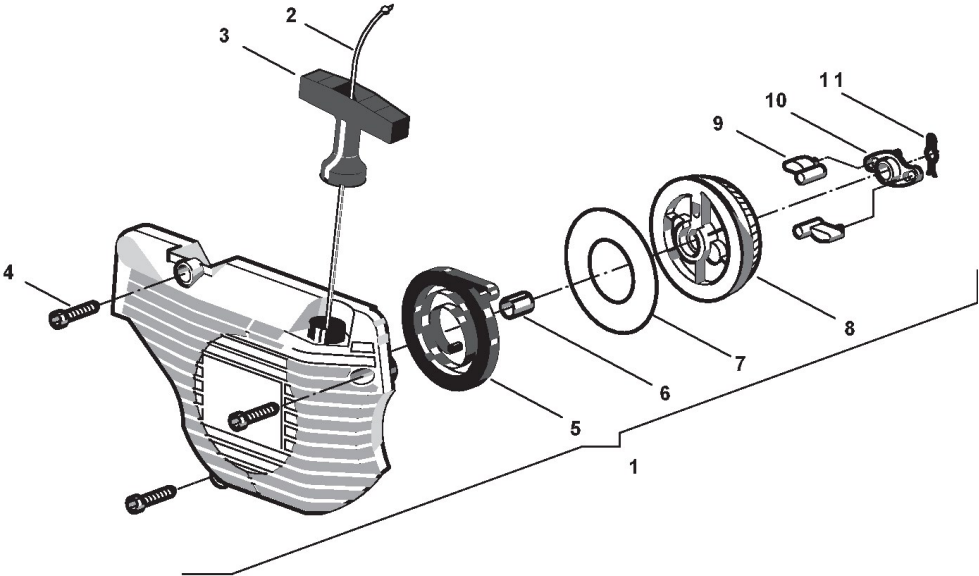

Starter

Ref.nr.	Qty	Item number	Description	Notes	From	Up to
1	1	4252340	Carter Assy Yellow			
1	1	4252343	Carter Assy Red			
1	1	4252345	Carter Assy Orange			
2	1	3784030	Starter Cord			
3	1	3750067	Starter Handle			
4	3	2123030	Screw			
5	1	4611480	Starter Spring			
6	1	3623590	Bushing			
7	1	3723640	Disc For Starter Spring			
8	1	3750130	Starter Pulley			
9	2	3750080	Starter Hook			
10	1	3750140	Starter Hook Guide			
11	1	3657480	Retainer