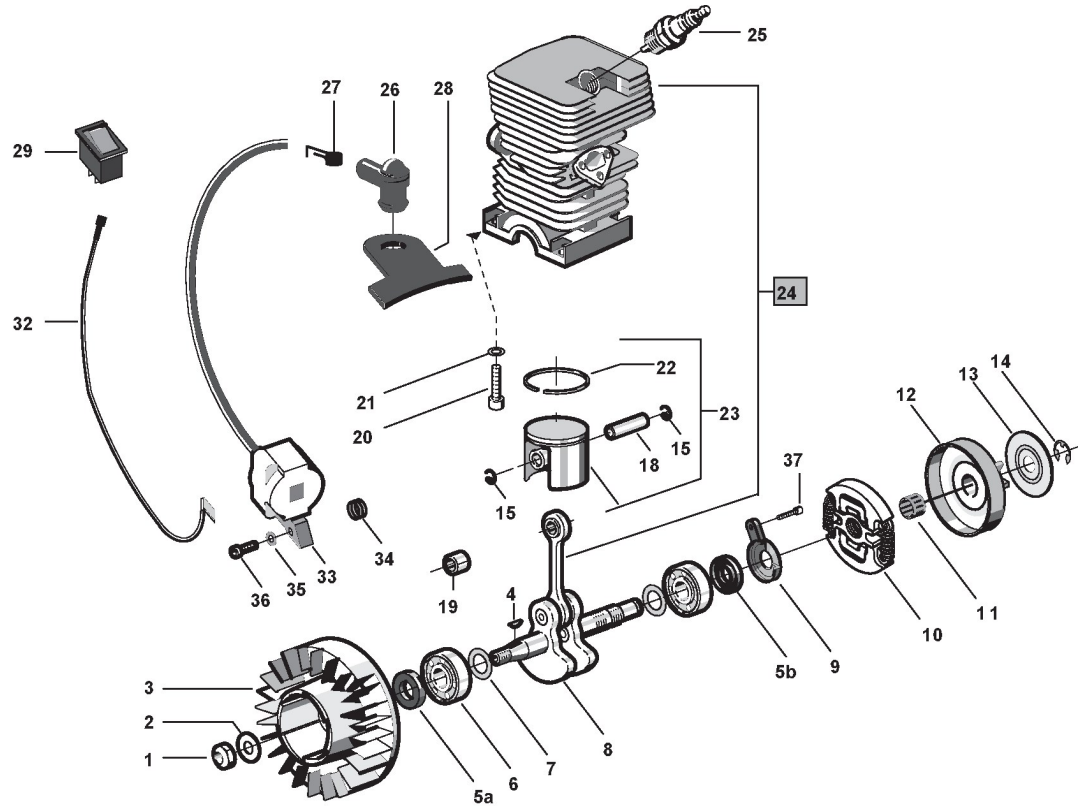

Crankshaft and cylinder

Ref.nr.	Qty	Item number	Description	Notes	From	Up to
1	1	2432050	Nut			
2	1	2312080	Flat washer			
3	1	3L4541210/1	Flywheel	From 01-september-2005		
3	1	4541210	Flywheel	To 31-august-2005		
4	1	3151010	Flywheel Key			
5	1	3121071	Seal Ring	5a		
5	1	3121072	Seal Ring	5b		
6	2	3112030	Ball Bearing			
7	2	3614480	Washer			
8	1	4251960/1	Crankshaft			
9	1	3750311	Oil Pump Cap			
10	1	3L4252200/1	Clutch Ass.Y			
11	1	3114190	Needle Bearing			
12	1	4121208	Clutch Drum			
13	1	3612620	Washer			
14	1	112000955/0	Benzing Ring			
15	2	3356050	Circlip Ring			
18	1	3158260	Piston Pin			
19	1	3116100	Needle Bearing			
20	4	2135030	Screw			
21	4	2330020	Washer			
22	1	3123220	Piston Ring Ø 39			
23	1	3L8541360/1	Piston Assy			
24	1	3L8541370/1	Cylinder - Piston Ass'Y			
25	1	3210024	Spark Plug			
26	1	3748880	Spark plug cap			
27	1	3657050	Spark Plug Spring			
28	1	3721530	Protection			
29	1	3210970	Stop Switch			
32	1	3211380	Ground Cable			
33	1	3L3211350/1	Electronic Coil			
34	1	3654480	Spring			
35	2	2321150	Washer			
36	2	2123140	Screw			
37	1	2123020	Screw