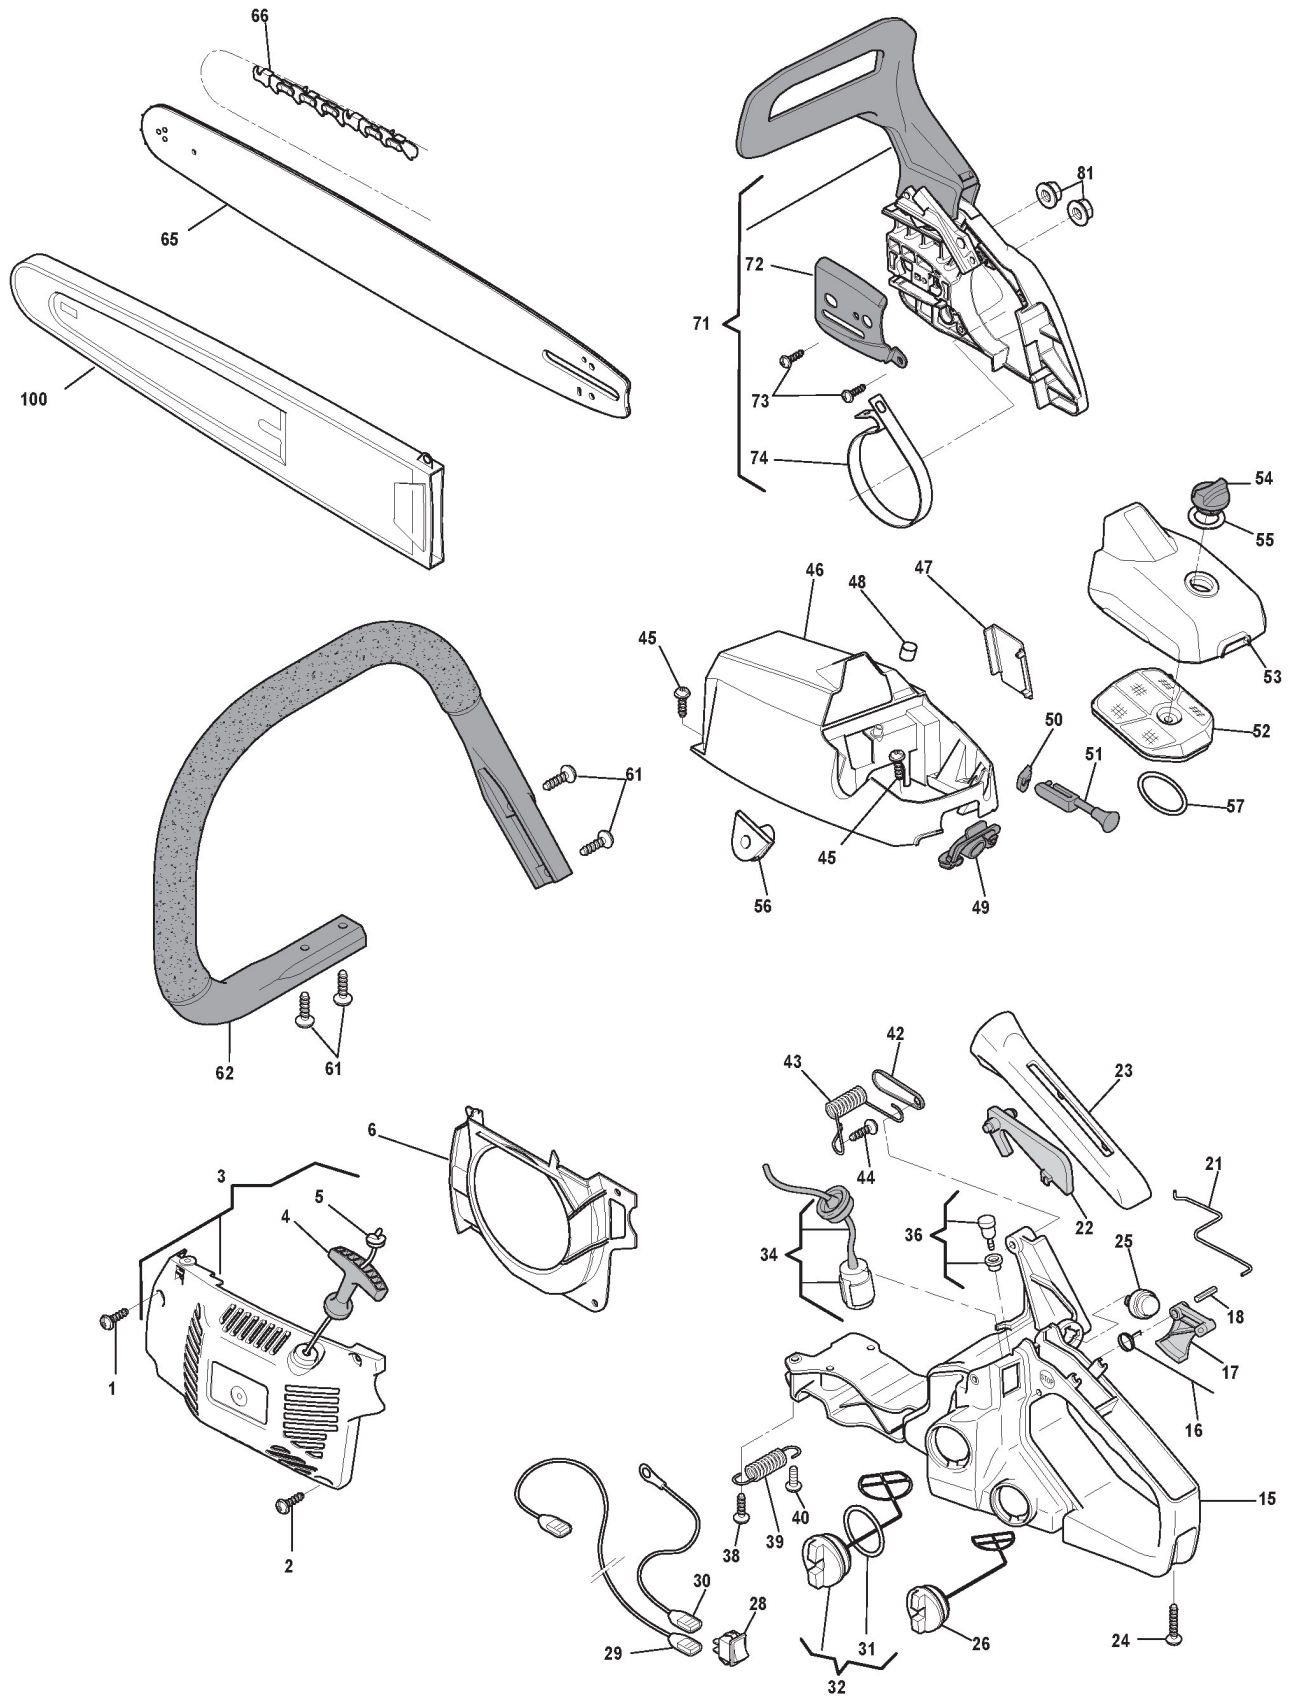

STIGA

SP 338 (2007)

15-4133-21

Spare parts list **Reservdelar** **Repuestos** **Ersatzteile** **Pièces détachées** **Reserve onderdelen** **Catalogo ricambi**

- Use ST. S.p.A. Genuine Spare Parts specified in the parts list for repair and/or replacement.
- The contents described in the parts list may change due to improvement.
- The drawings of the spare parts are only indicative And might Not represent the part in question exactly.
- The indications "right" - "left" - "front" - "rear" refer to the position of the operator when using the machine.
- When placing orders of parts for repair And/Or replacement, make sure that the illustrated parts list Is the one applying to the machine's year of manufacture, as shown on the identification plate attached to the machine.

Engine

Ref.nr.	Antal	Komponentkode	Beskrivelse	Noter	From	Op til
60	1	6981340	Tube			
61	1	6981328	Pickup Oil			
62	1	6981422	Oil Filter Assy			
63	1	6981410	Washer			
71	4	6981429	Screw			
74	1	6981333	Cap			
75	2	6981426	Screw			
76	1	6981406	Shock Absorber			
77	1	6981407	Shock Absorber			
78	1	6981334	Cap			
81	1	6981341	Chain Guard			
82	1	6981429	Screw			
83	1	6981431	Screw			
84	1	6981345	Plate			
85	1	6981350	Screw			
86	1	6981317	Bar Adjusting Block			