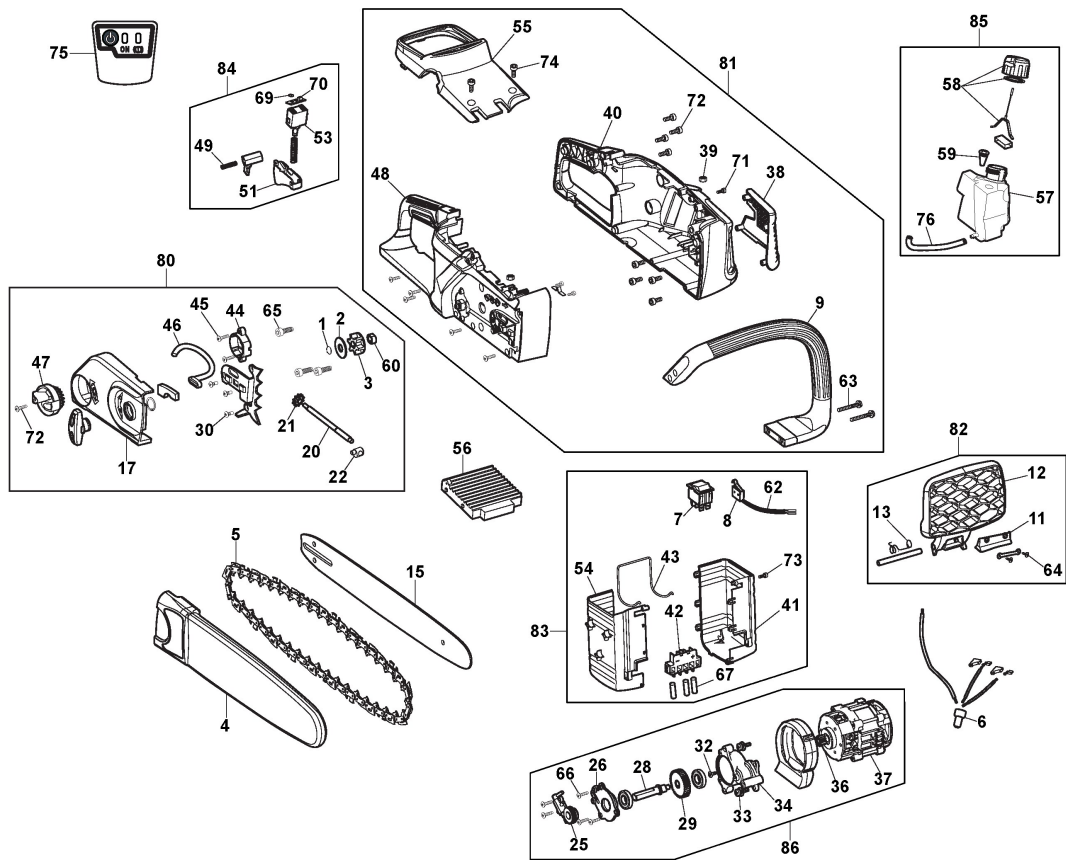

HH Chain saw Battery

Ref.nr.	Antal	Komponentkode	Beskrivelse	Noter	From	Op til
1	1	118810403/0	Clamp			
2	1	118810480/0	Washer			
3	1	118803294/1	Sprocket			
4	1	4181297	Chain Cover 14inch			
5	1	1519-9116-01	Chain 14"-3/8"-0,050"-52E			
6	2	118803230/0	Terminal			
7	1	118803343/0	Switch			
8	1	118803341/0	Switch			
9	1	118803409/0	Front Handle			
11	1	118803331/0	Guard			
12	1	118803417/0	Guard			
13	1	118803267/0	Spring			
15	1	118800127/0	Guide Bar 14"-3/8"-0,050"			
17	1	118803405/0	Side cover			
20	1	118803243/0	Gear			
21	1	118803297/0	Gear			
22	1	118803273/0	Screw			
25	1	118803465/0	Oil Pump Assy			
26	1	118803248/0	Gear box cover			
28	1	118803261/0	Output shaft			
29	1	118803259/0	Gear			
30	3	6981285	Outfit, Screws			
32	1	2135020	Screw			
33	3	112727790/0	Screw			
34	1	118803247/0	Gear box housing			
36	1	118803254/0	Gear			
37	1	118803332/1	Brushless motor			
38	1	118803427/0	Left description housing			
39	2	112292100/0	Nut			
40	1	118803447/0	Left housing			
41	1	118803312/0	Battery Housing, Left			
42	1	118803302/0	Battery latch			
43	1	118803250/0	Spring			
44	1	118803310/0	Clamp			
45	2	112728523/0	Screw			
46	1	118803325/0	Oil Tube			
47	1	118803434/0	Knob			
48	1	118803453/0	Right Housing			
49	1	118803264/0	Spring			
51	1	118803448/0	Trigger			
53	1	118803339/0	Switch			
54	1	118803311/0	Battery Housing, Right			
55	1	118803444/0	Crankcase	Grey		
55	1	118803445/0	Crankcase	Black		
56	1	118803468/0	PCB components	To 31-may-2017		
56	1	118803468/1	PCB components	From 01-june-2017		
57	1	118803319/0	Oil Tank			
58	1	118803348/0	Oil Tank Cap