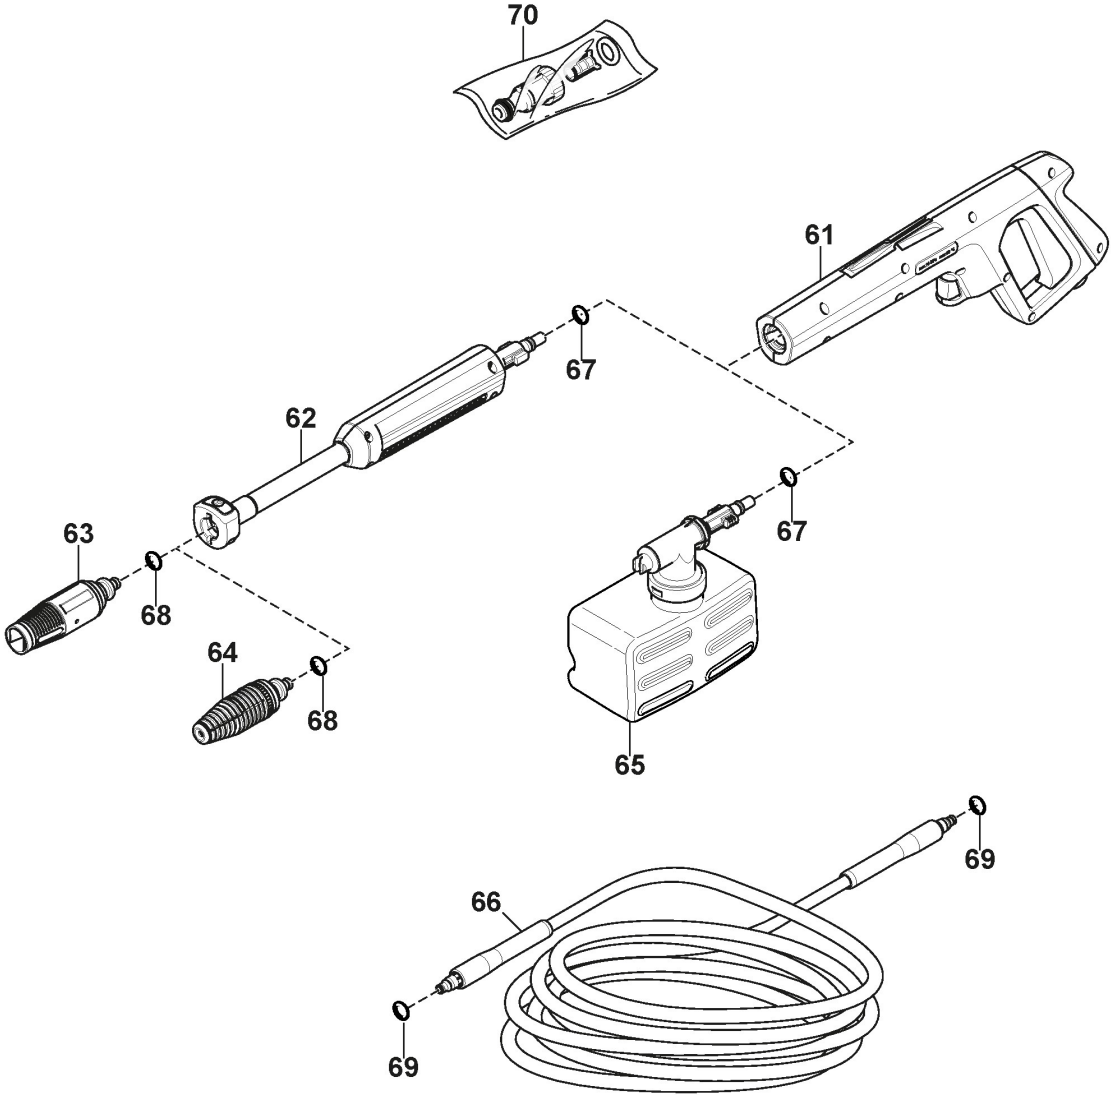

Accessories

Ref.nr.	Antal	Komponentkode	Beskrivelse	Noter	From	Op til
61	1	1500-9001-01	Gun			
62	1	1500-9007-01	Extension			
63	1	1500-9030-01	Adjustable Jet Nozzle			
64	1	1500-9003-01	Rotopower Head			
65	1	1500-9012-01	Tank			
66	1	1500-9010-01	High Pressure Hose			
67	2	118820947/0	O Ring			
68	2	118820942/0	O Ring			
69	2	118820945/0	O Ring			
70	1	1500-9024-01	Inspectable Water Filter