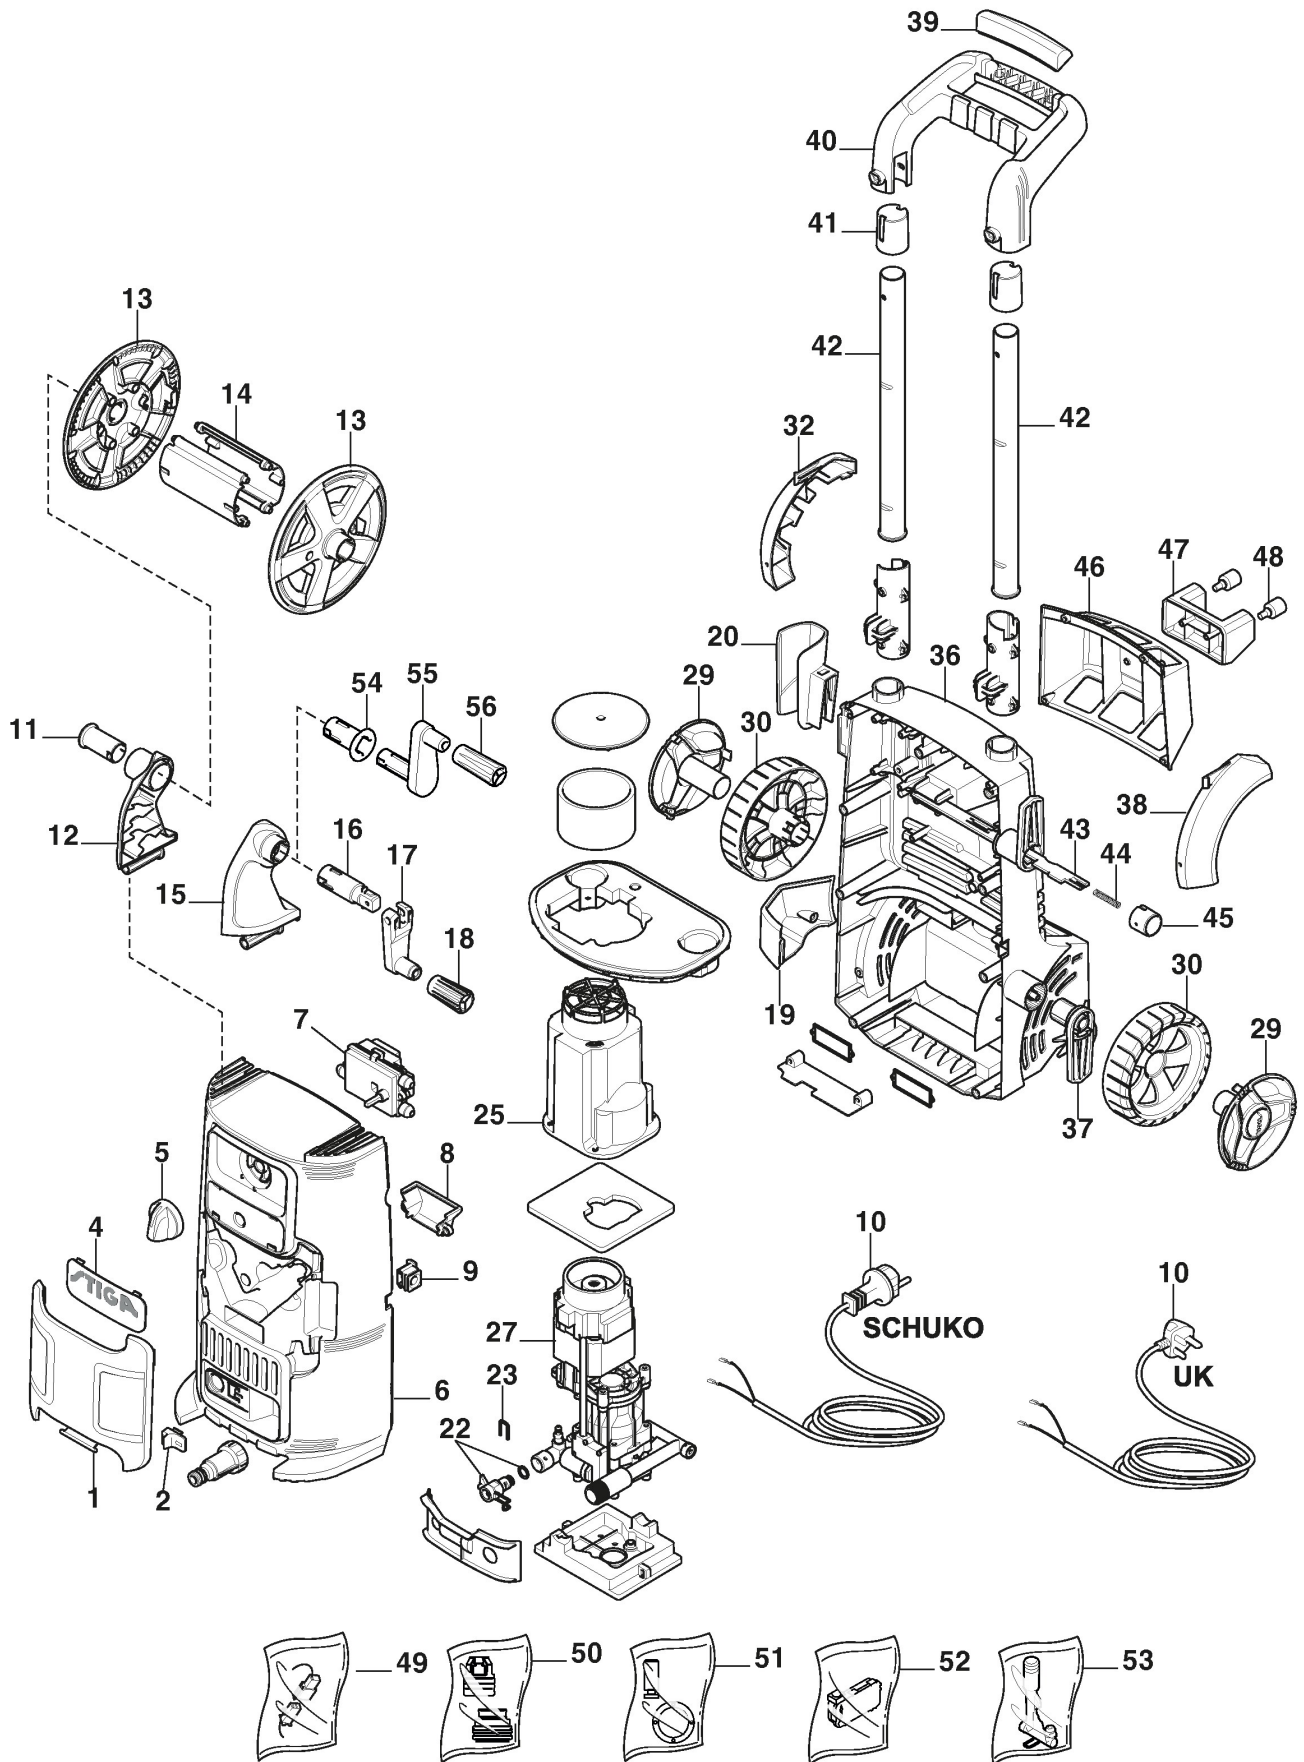

Højtryksrenser

Ref.nr.	Antal	Komponentkode	Beskrivelse	Noter	From	Op til
1	1	118821037/0	Guard			
2	1	118821013/0	Lever			
4	1	118821041/0	Guard			
5	1	118821006/0	Knob			
6	1	118821036/0	Casing			
7	1	118821005/0	Switch			
8	1	118821045/0	Guard			
9	1	118820932/0	Cable Gland			
10	1	118820939/0	Power Cord Assy			
11	1	118821066/0	Guard			
12	1	118821039/0	Bracket			
13	2	118821135/0	Plate			
14	2	118820993/0	Support			
15	1	118821038/0	Bracket			
16	1	118820989/0	Pin	---»I 06/2020		
17	1	118820983/0	Lever	---»I 06/2020		
18	1	118820984/0	Knob	---»I 06/2020		
19	1	118821047/0	Accessories Carrier			
20	1	118821069/0	Accessories Carrier			
22	1	118821021/0	Fitting			
23	1	118820966/0	Fork			
25	1	118820974/0	Conveyor			
27	1	118821070/0	Electric Pump Assembly			
29	2	118821030/0	Guard			
30	2	118820994/0	Wheel			
32	1	118820996/0	Guard			
36	1	118820995/0	Casing			
37	1	118821001/0	Accessories Carrier			
38	1	118820997/0	Guard			
39	1	118821043/0	Handle			
40	1	118821042/0	Handgrip			
41	2	118821044/0	Guide			
42	2	118821007/0	Pipe			
42	2	118821007/1	Pipe	Replaced part 118821007/0		
43	1	118820999/0	Hook			
44	1	118821074/0	Spring			
45	1	118821000/0	Button			
46	1	118820998/0	Casing			
47	1	118821063/0	Support			
48	2	118820923/0	Grommet			
49	1	118820940/0	Brush Kit For Motor			
50	1	118821002/0	Valves + Seals Kit			
51	1	118820933/0	Piston + Seals Kit			
52	1	118821003/0	Tss Kit			
53	1	118821241/0	Suction Kit			
54	1	118821238/0	Pin	I---» 07/2020		
55	1	118821239/0	Lever	I---» 07/2020		
56	1	118821240/0	Knob	I---» 07/2020