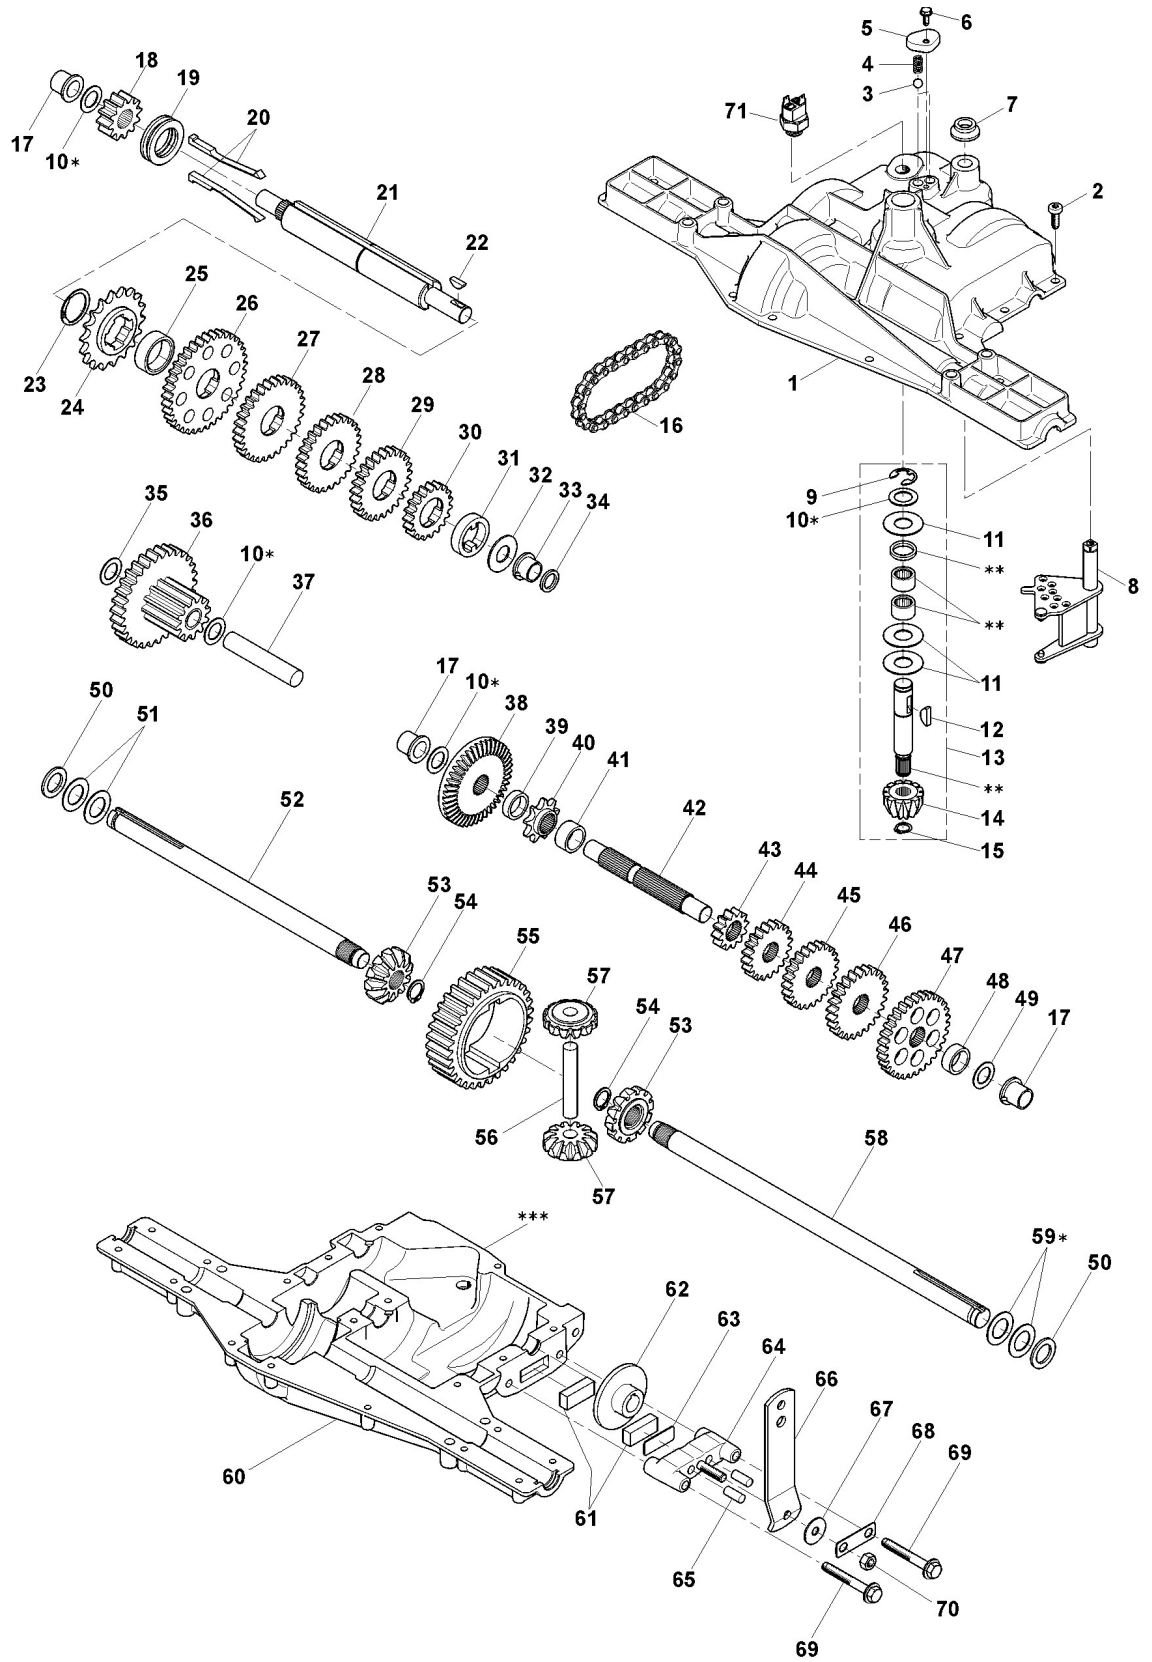

Transmission

Ref.nr.	Antal	Komponentkode	Beskrivelse	Noter	From	Op til
1	1	F000-5962-AC	Housing, Upper			
2	16	F000-1919-00	Screw			
3	2	F000-5947-00	Detent Ball			
4	2	F000-5948-00	Spring, Detent			
5	1	F000-5950-00	Cover, Detent			
6	1	F084-0052-00	Screw			
7	1	F000-7010-00	V-Ring			
8	1	F000-6517-00	Assy, Kit, Shifter			
9	1	F000-1106-00	Ring, Retaining			
10	4	F000-4689-00	Assy, Kit, Shim, .625 Shaft			
11	3	F000-3876-00	Washer			
12	1	F000-1746-00	Woodruff Key			
13	1	F000-6595-00	Assy, Kit, Input Shaft			
14	1	F000-5620-00	Pinion, Bevel, 12T			
15	1	F000-3624-00	Ring, Retaining			
16	1	F000-3625-00	Chain, 24 Pitches			
17	3	F000-5510-00	Bearing, Flange			
18	1	F000-5627-00	Gear, Spur, 12T			
19	1	F000-5303-00	Collar, Clutch			
20	1	F000-4758-00	Assy, Kit, Clutch Keys			
21	1	F000-5737-00	Shaft, Intermediate			
22	1	F000-1375-00	Woodruff Key			
23	1	F000-3627-00	Ring, Retaining			
24	1	F000-3830-00	Sprocket, 18T			
25	1	F000-3841-00	Spacer			
26	1	F000-5365-00	Gear, Spur, 37T			
27	1	F000-3867-00	Gear, Spur 30T			
28	1	F000-5014-00	Gear, Spur, 27T			
29	1	F000-3783-00	Gear, Spur 25T			
30	1	F000-5202-00	Gear, Spur, 19T			
31	1	F000-5027-00	Spacer			
32	1	F000-3628-00	Washer			
33	1	F000-5511-00	Bearing, Flange			
34	1	F000-5508-00	Seal, Oil			
35	1	F000-1425-00	Washer			
36	1	F000-6358-00	Assy, Gear, Comb., 12T & 30T			
37	1	F000-3967-00	Shaft, Idler			
38	1	F000-7003-00	Gear, Bevel, 36T			
39	1	F000-3630-00	Spacer			
40	1	F000-3645-00	Sprocket, 9T			
41	1	F000-5016-00	Spacer			
42	1	F000-5015-00	Drive Shaft			
43	1	F000-5364-00	Gear, Spur, 12T			
44	1	F000-3866-00	Gear, Spur 20T			
45	1	F000-5013-00	Gear, Spur, 23T			
46	1	F000-3719-00	Gear, Spur, 25T			
47	1	F000-3683-00	Gear, Spur, 31T			
48	1	F000-3714-00	Spacer