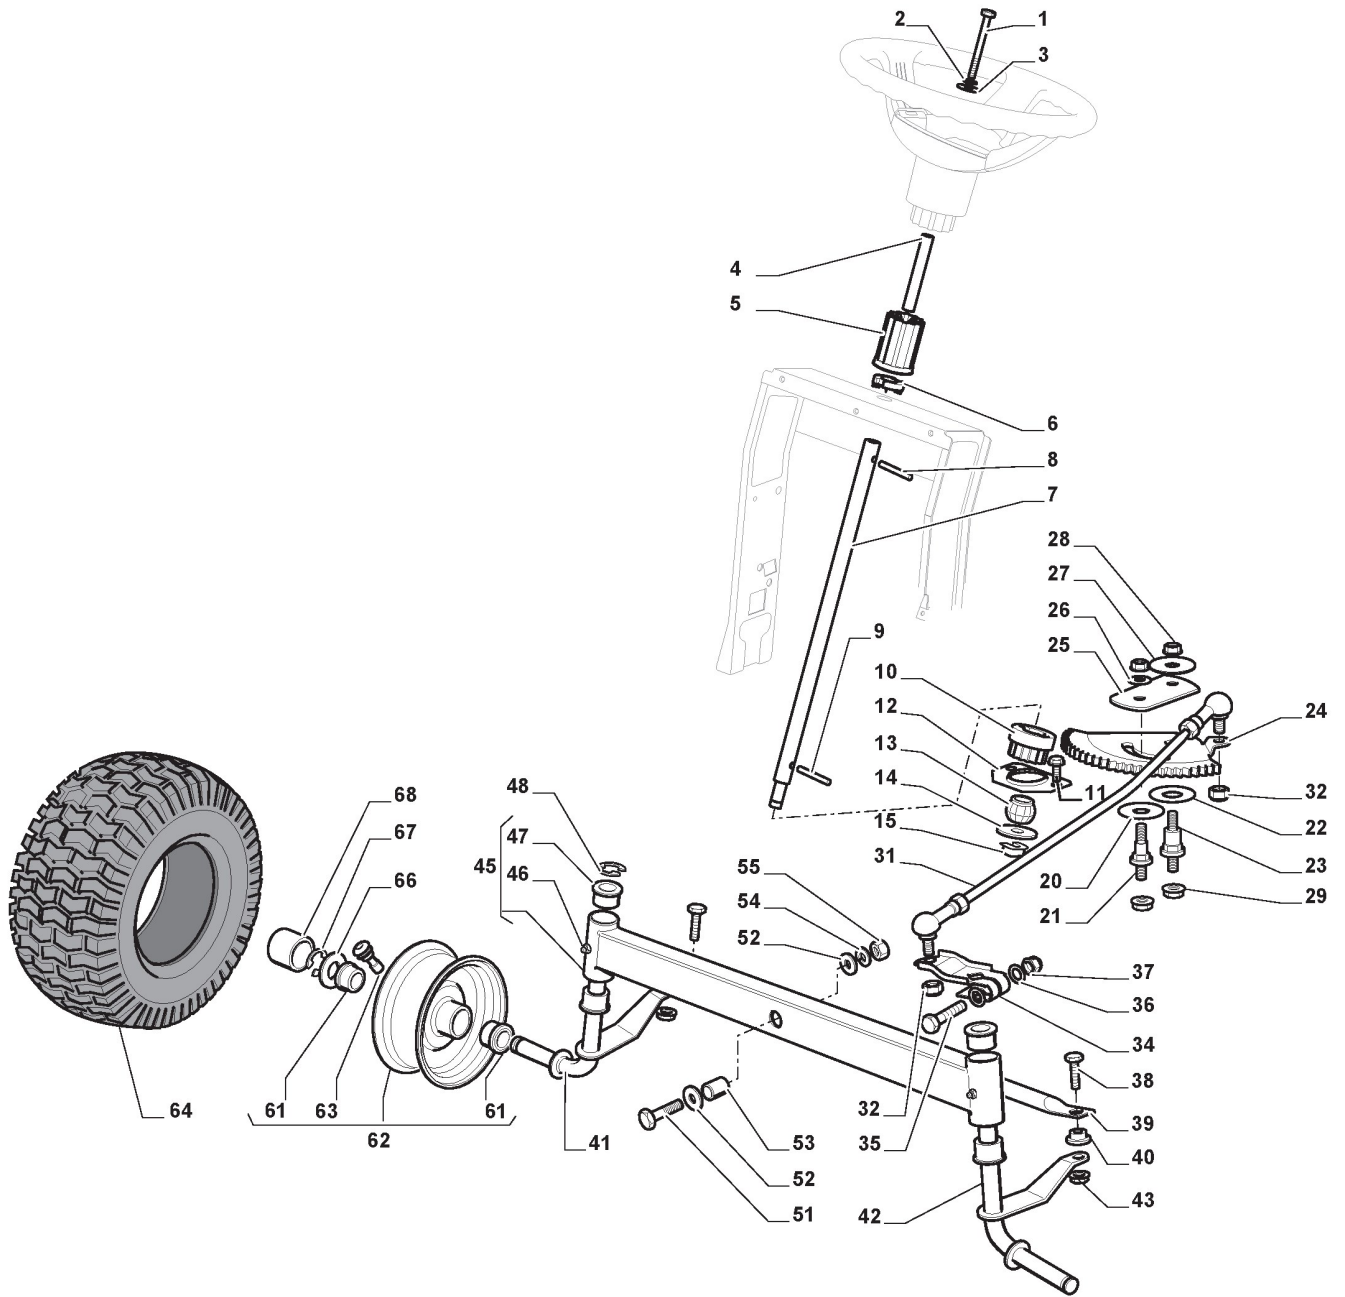

Steering

Ref.nr.	Antal	Komponentkode	Beskrivelse	Noter	From	Op til
62	2	182000598/0	Rimm			
63	2	125950000/0	Valve			
64	2	125590014/0	Tyre			
64	2	127590066/0	Tyre			
66	2	125670005/1	Washer			
67	2	112001010/0	Benzing Ring			
68	2	322110233/0	Hub Cover