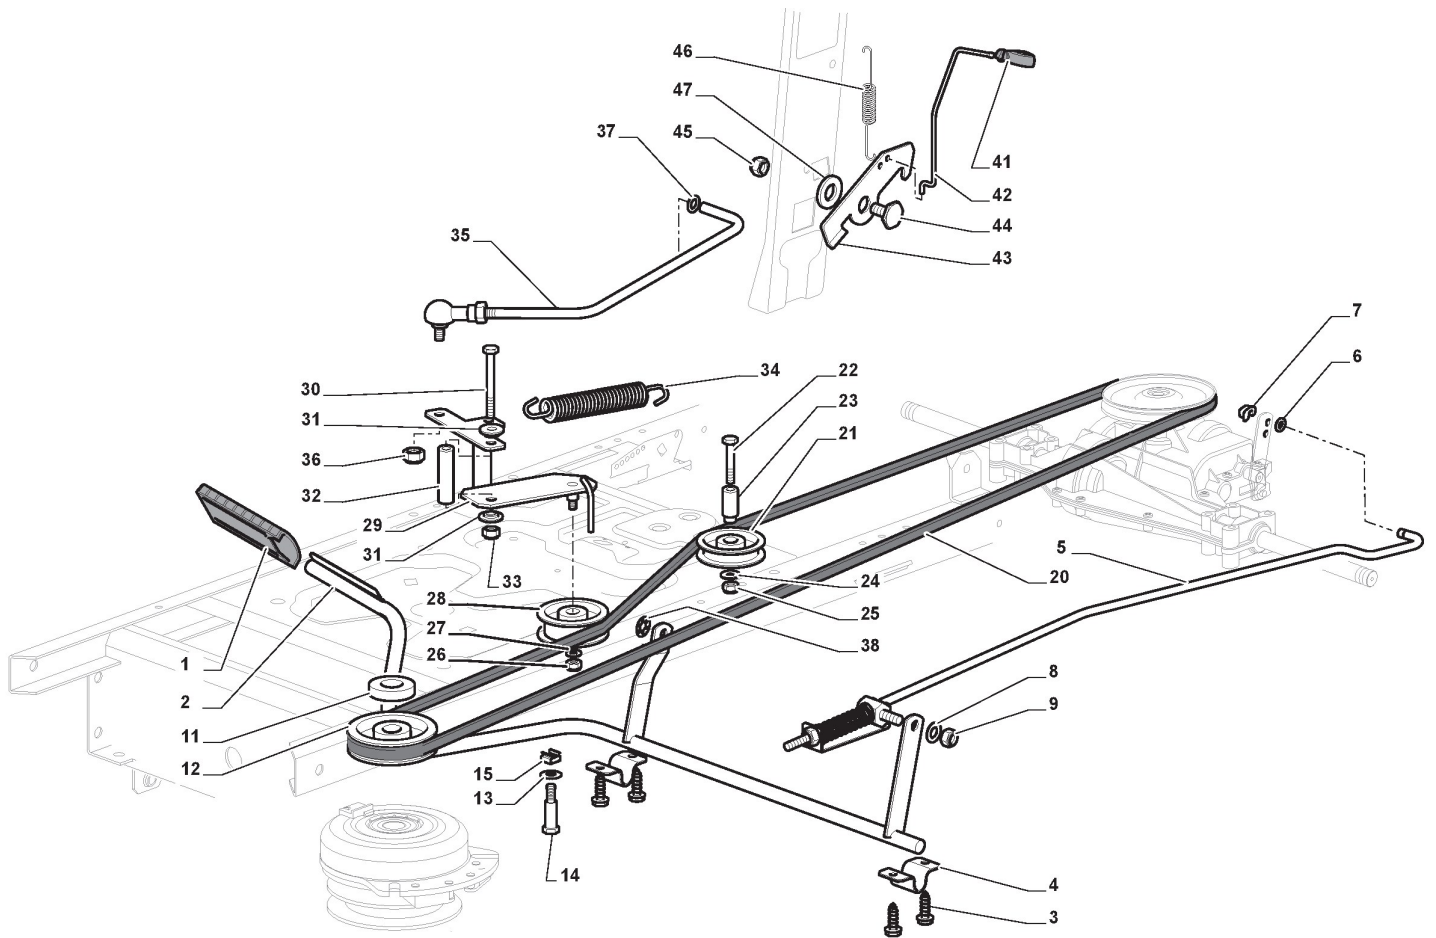

Brake And Gearbox Controls

Ref.nr.	Antal	Komponentkode	Beskrivelse	Noter	From	Op til
1	1	325110391/0	Clamp Cover			
2	1	382500033/0	Pedal			
3	4	112735599/0	Screw			
4	2	325547231/0	Plate			
5	1	382000568/0	Rod			
6	1	112521350/0	Washer			
7	1	112436050/0	Plate			
8	1	325670011/0	Antifriction Washer			
9	1	112155000/0	Nut			
11	1	125160021/0	Spacer			
12	1	125601567/0	Pulley			
13	2	112524010/0	Washer			
14	2	125580030/0	Belt Guide Peg			
15	2	112360425/0	Nut			
20	1	135062013/0	Belt			
21	1	125601555/0	Pulley			
22	1	112691400/0	Screw			
23	1	125160051/0	Spacer			
24	1	112523060/0	Washer			
25	1	112155000/0	Nut			
26	1	112155000/0	Nut			
27	1	112523060/0	Washer			
28	1	125601554/0	Pulley			
29	1	382318235/0	Lever			
30	1	112691600/0	Screw			
31	2	125038002/1	Bushing			
32	1	125160027/0	Spacer			
33	1	112155000/0	Nut			
34	1	125430262/0	Spring			
35	1	382820016/0	Tie Rod			
36	1	112293201/0	Nut			
37	1	112521350/0	Washer	To 31-August-2013		
38	1	112604899/0	Crown Fastener			
41	1	325394534/0	Knob			
42	1	125033083/0	Rod			
43	1	325253011/0	Hook	To 31-August-2011		
43	1	325253011/1	Hook	From 01-September-2011		
44	1	122524970/2	Fulcrum Pin			
45	1	112155000/0	Nut			
46	1	125430213/0	Spring			
47	1	112523060/0	Washer