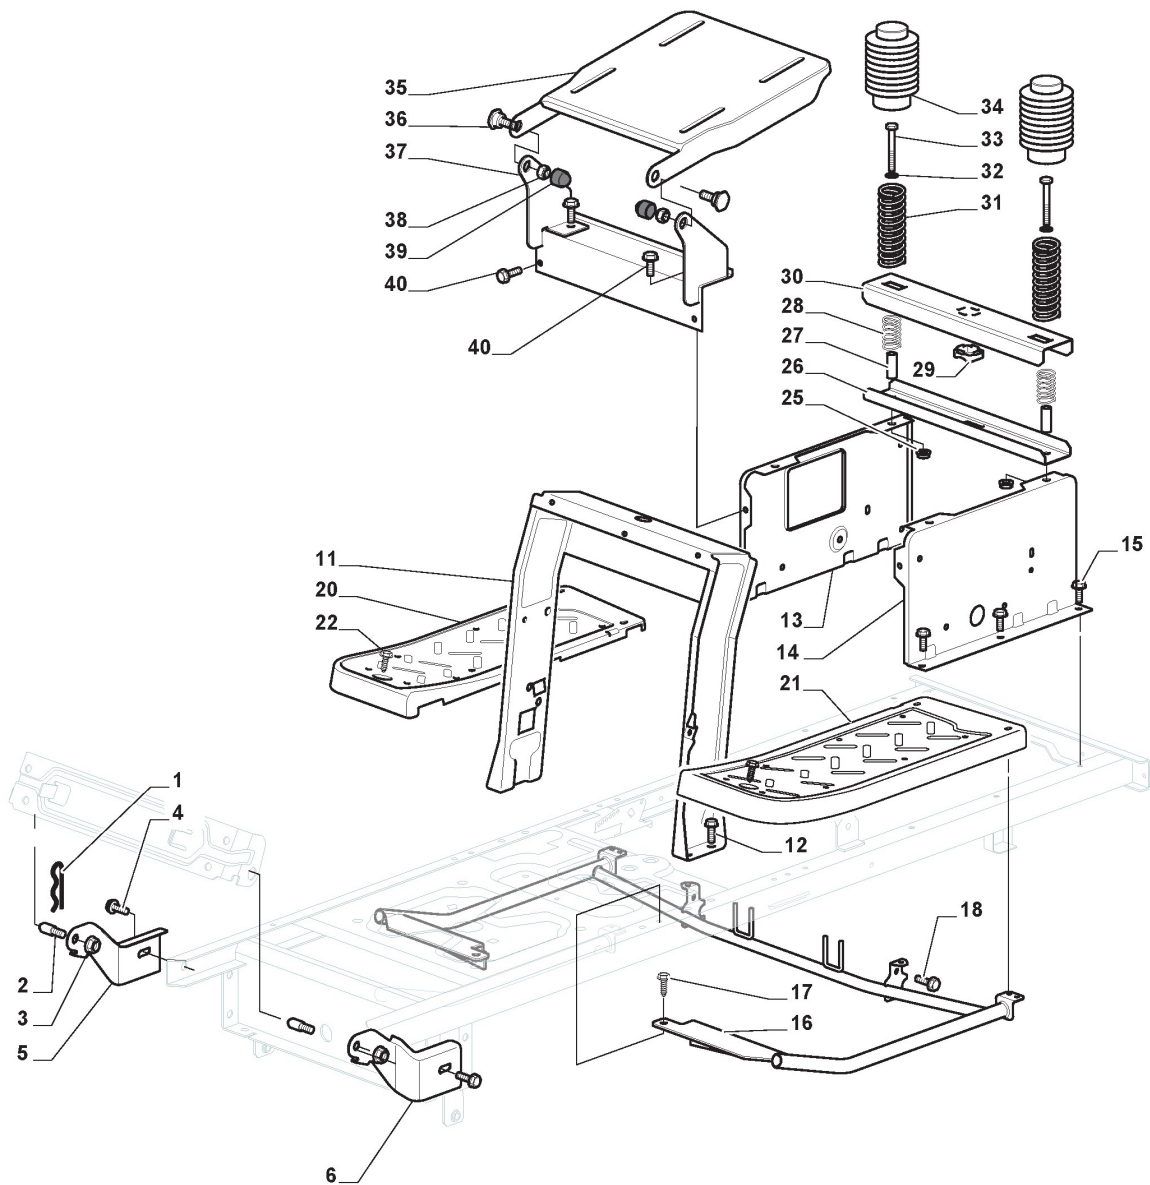

Chassis

Ref.nr.	Antal	Komponentkode	Beskrivelse	Noter	From	Op til
1	1	124487998/0	Cotter Pin			
2	2	125510079/0	Pin			
3	2	112154210/0	Nut			
4	2	112735599/0	Screw			
5	1	325547225/0	Right Plate			
6	1	325547227/0	Left Plate			
11	1	382785169/1	Steering Column Support			
12	4	125943009/0	Screw			
13	1	325785331/0	Right Seat Support	To 31-August-2011		
13	1	325785331/1	Right Seat Support	From 01-September-2011		
14	1	325785333/0	Left Seat Support	To 31-August-2011		
14	1	325785333/1	Left Seat Support	From 01-September-2011		
15	6	125943009/0	Screw			
16	1	382785179/0	Footboard Support			
17	2	125943009/0	Screw			
18	2	125943009/0	Screw			
20	1	325500041/1	Right Footboard			
21	1	325500043/1	Left Footboard			
22	2	112735599/0	Screw			
25	2	112293201/0	Nut			
26	1	325820109/0	Seat Support	To 31-August-2011		
26	1	325820109/1	Seat Support	From 01-September-2011		
27	2	125160048/0	Spacer			
28	2	125430263/0	Spring			
29	1	325060038/0	Cam			
30	1	325820105/0	Support	To 31-August-2011		
30	1	325820105/1	Support	From 01-September-2011		
31	2	125430264/0	Spring			
32	2	112521350/0	Washer			
33	2	112691400/0	Screw			
34	2	325122002/0	Hood			
35	1	382547061/0	Plate			
36	2	122524970/2	Fulcrum Pin			
37	1	382820151/0	Seat Support			
38	2	112155010/0	Nut			
39	2	118203854/0	Cap			
40	4	125943009/0	Screw