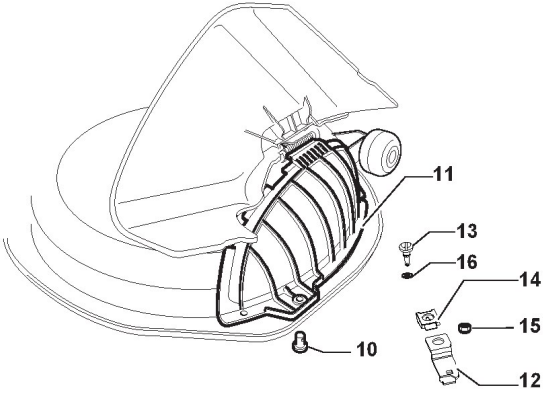

Optionals On Request

Ref.nr.	Antal	Komponentkode	Beskrivelse	Noter	From	Op til
1	1	382869038/0	Muffler Protection			
2	4	125943008/0	Screw			
5	2	382650211/0	Stiffening			
6	1	382033111/0	Rod			
7	2	112155000/0	Nut			
8	1	125510021/1	Hitch Pin			
9	1	124487999/0	Spring Pin			
10	2	112815205/0	Screw			
11	1	325140099/0	Deflector	To 31-August-2014		
11	1	325140105/0	Deflector	From 01-September-2014		
12	1	125510111/0	Pin	To 31-August-2014		
12	2	325785471/0	Pin	From 01-September-2014		
13	1	125580040/0	Stake	From 01-September-2015		
13	1	125580041/0	Stake	To 31-August-2015		
14	1	112437507/0	Rapid Fixing Plate	To 31-August-2015		
14	1	118737221/0	Plate	From 01-September-2015		
15	2	112154510/0	Nut			
16	1	112604899/0	Crown Fastener