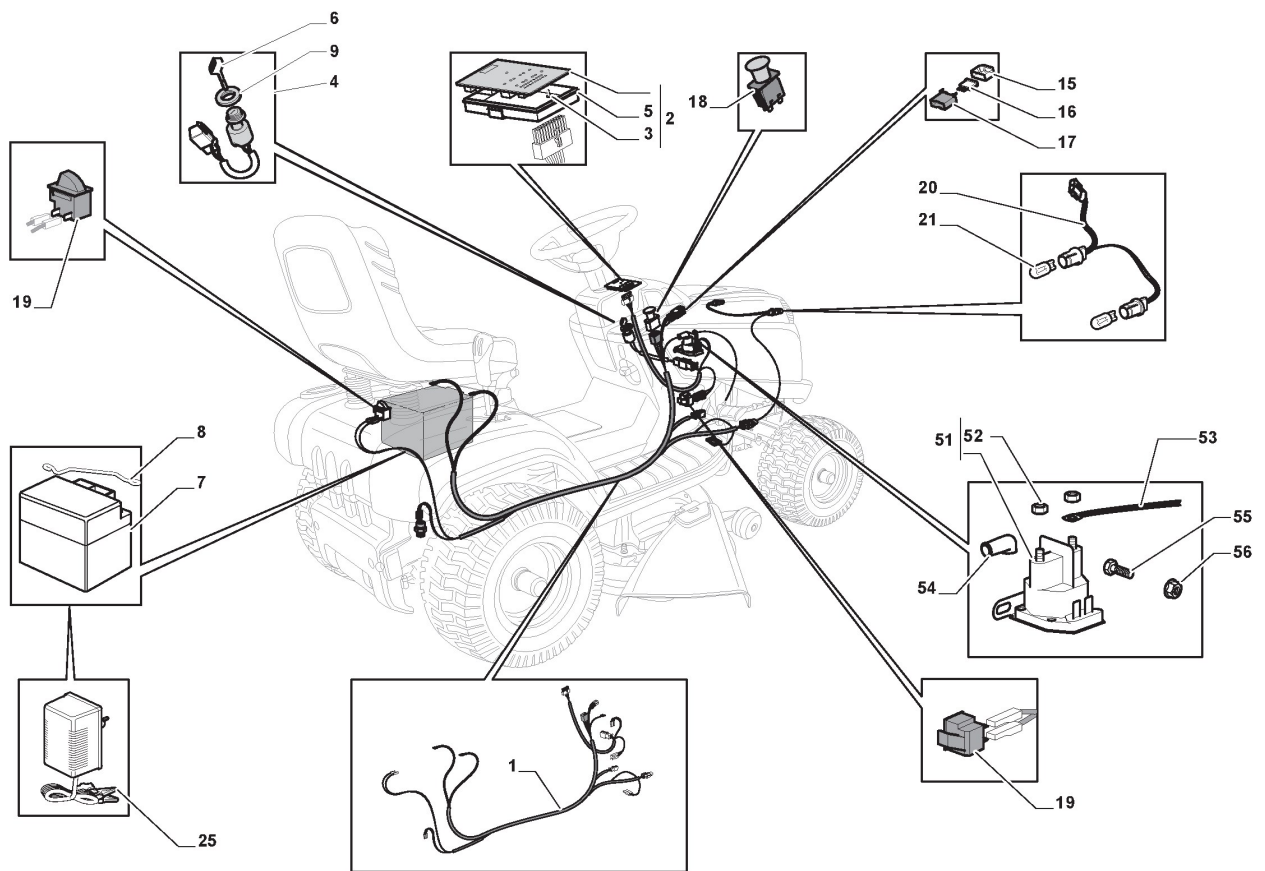

Electrical Parts

Ref.nr.	Antal	Komponentkode	Beskrivelse	Noter	From	Op til
1	1	182040150/0	Cables Ass.Y	To 31-August-2014;(for Mechanical Models with lamp)		
1	1	182040151/0	Cables Ass.Y	To 31-August-2014;(for Mechanical Models without lamp)		
1	1	182040157/0	Cables Ass.Y	To 31-August-2014;(Specific for Models with Honda engine)		
1	1	182040195/0	Cables Ass.Y	From 01-September-2014;(for Mechanical Models)		
1	1	182040197/0	Cables Ass.Y	From 01-September-2014;(Specific for Models with Honda engine)		
2	1	382722429/0	Electronic Card	To 31-August-2014		
2	1	382722443/0	Electronic Card	From 01-September-2014 To 31-August-2015		
2	1	382722443/1	Electronic Card	From 01-September-2015		
3	1	112735101/0	Screw			
4	1	118450075/0	Starting Switch	To 31-August-2014		
4	1	118450075/1	Starting Switch	From 01-September-2014		
5	1	325600080/0	Card Protection	To 31-August-2015		
5	1	325600080/1	Card Protection	From 01-September-2015		
6	1	118210023/0	Starting Key			
7	1	118120002/1	Battery			
8	1	125430265/1	Spring			
9	1	118400863/0	Screwed Ring			
15	2	133215000/0	Cover			
16	1	133340036/0	Fuse 25 A			
16	1	133340040/0	Fuse 10 A			
17	2	133500007/0	Fuse Carrier			
18	1	118450074/0	Clutch Switch			
19	2	119410613/0	Microswitch			
21	2	118459100/0	Lamp For Lights			
25	1	182180090/0	Battery Charger 12V 1A - CE Plugg	CE plugg		
51	1	118736112/0	Solenoid			
52	2	112361005/0	Nut			
53	1	125065002/0	Cable			
54	1	118564864/1	Protection			
55	1	112790781/0	Screw			
56	2	112154510/0	Nut