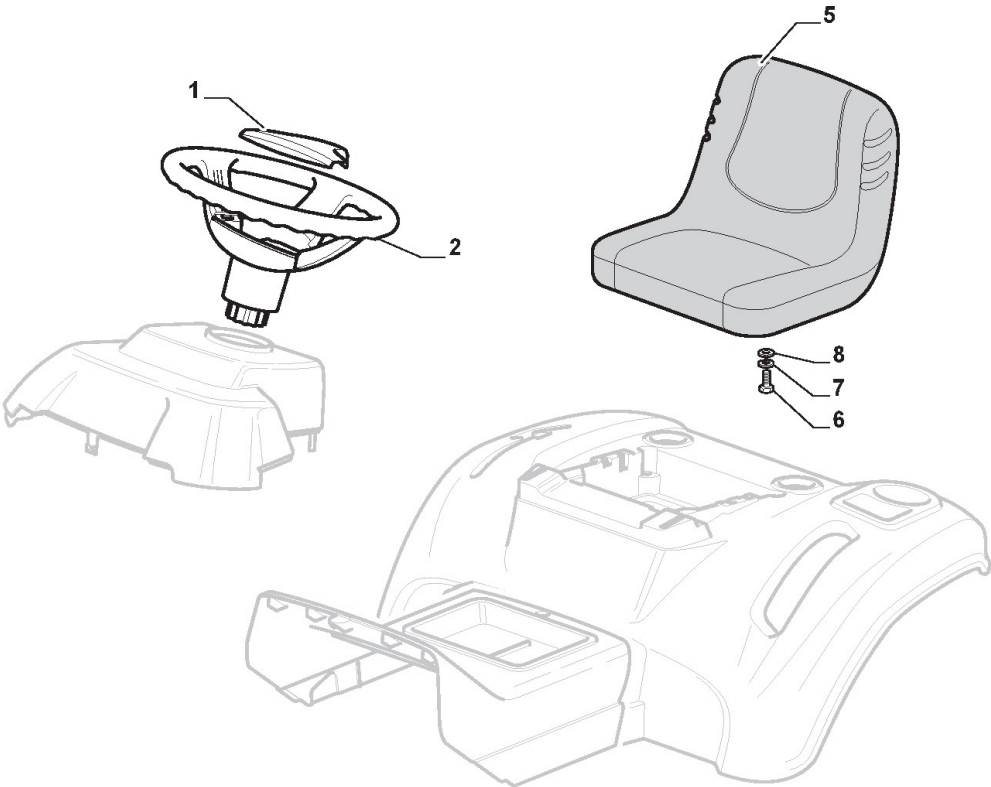

Seat & Steering Wheel

Ref.nr.	Antal	Komponentkode	Beskrivelse	Noter	From	Op til
1	1	325580504/0	Steering Plate Cover			
2	1	325961219/0	Steering Wheel			
5	1	125722463/0	Seat	To 31-August-2017		
5	1	125722483/0	Seat	From 01-September-2017		
6	4	112792611/0	Screw			
7	4	112540260/0	Washer			
8	4	112523060/0	Washer