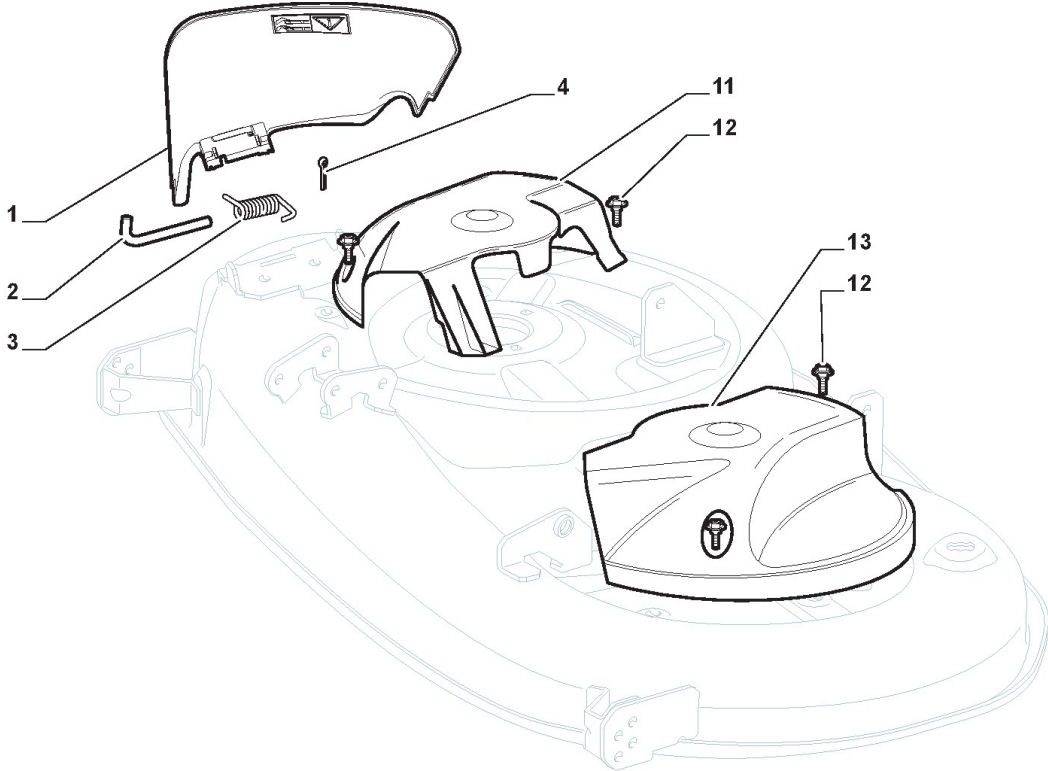

Guards

Ref.nr.	Antal	Komponentkode	Beskrivelse	Noter	From	Op til
1	1	325600077/1	Exit Protection	To 31-August-2013		
1	1	325600077/2	Exit Protection	From 01-September-2013		
2	1	125510073/0	Fulcrum Pin			
3	1	125430242/1	Spring			
4	1	112141418/0	Cotter Pin			
11	1	325600078/0	Right Belt Protection Carter			
12	4	125943006/0	Screw			
13	1	325600079/0	Left Belt Protection