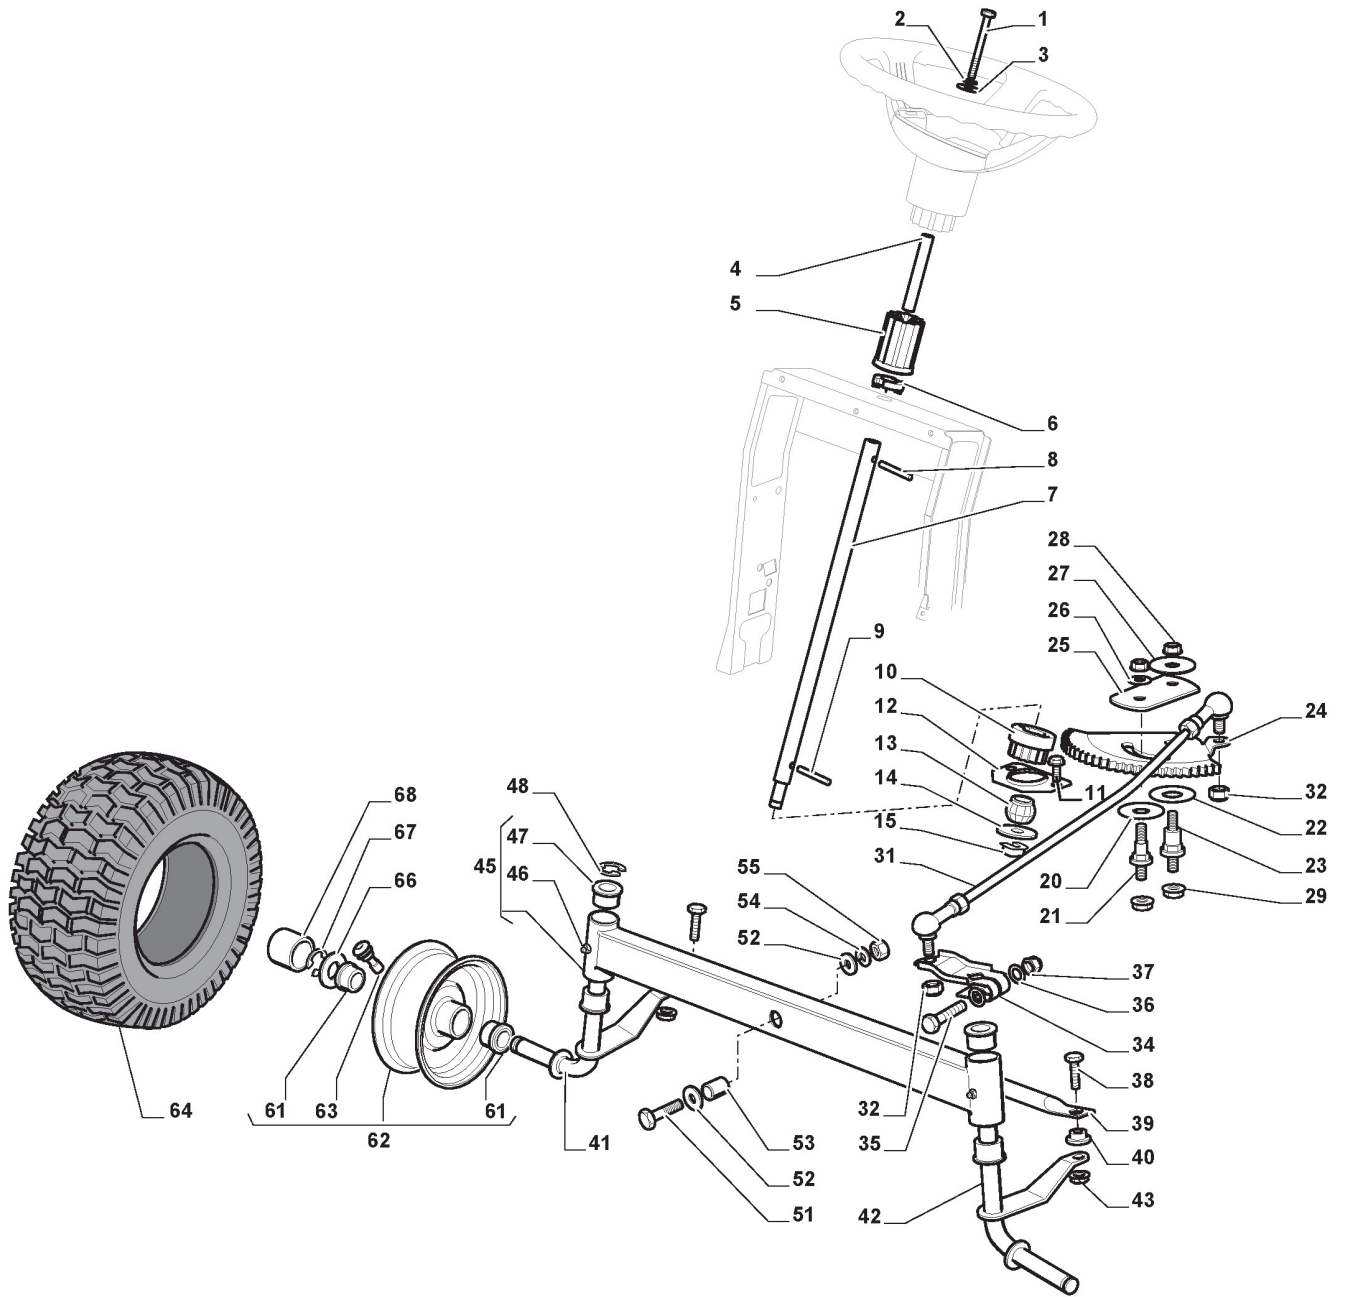

Steering

Ref.nr.	Antal	Komponentkode	Beskrivelse	Noter	From	Op til
1	1	112692050/0	Screw			
2	1	112540260/0	Washer			
3	1	112523070/0	Washer			
4	1	125160047/0	Spacer			
5	1	325785318/0	Support			
6	1	325038008/0	Bushing			
7	1	125520007/0	Steering Column			
8	1	112620300/0	Spring			
9	1	112622650/0	Dowel pin			
10	1	125570003/0	Pinion			
11	2	127943051/0	Screw			
12	1	325785213/0	Teering Joint Support	To 31-August-2010		
12	1	325785213/1	Support	From 01-September-2010		
13	1	325743000/0	Joint			
14	1	112521370/0	Washer			
15	1	112436030/0	Plate			
20	1	322672151/0	Antifriction Washer			
21	1	125510104/0	Pin			
22	1	125670023/0	Washer			
23	1	125510109/0	Pin			
24	1	325735519/0	Steering Sector			
25	1	325547233/0	Plate			
26	1	112369500/0	Elastic Washer			
27	1	122160400/0	Elastic Disc			
28	2	112155010/0	Nut			
29	2	112154210/0	Nut			
31	1	382000566/0	Steering Rod			
32	2	112156602/0	Nut			
34	1	325318243/0	Lever			
35	1	112692390/0	Screw			
36	2	112521360/0	Washer			
37	1	112156602/0	Nut			
38	2	125510103/0	Pin			
39	1	325840029/0	Tie Rod			
40	2	325038007/0	Bushing			
41	1	382230373/0	Right Stub Axle			
42	1	382230375/0	Left Stub Axle			
43	2	112155000/0	Nut			
45	1	382034030/0	Equalizer With Bush And Lubricator			
46	2	112379511/0	Grease Dispenser			
47	4	125034002/1	Bushing			
48	1	112001010/0	Benzing Ring			
51	1	112692695/0	Screw			
52	2	112523100/0	Washer			
53	1	125160016/0	Spacer			
54	1	112587100/0	Grower			
55	1	112295300/0	Nut			
61	4	125122200/2	Bearing