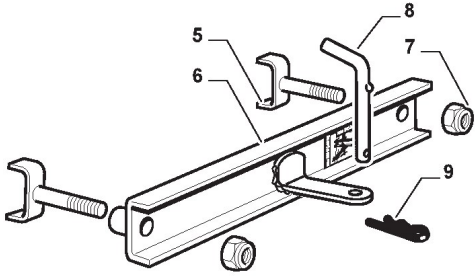

Optionals On Request

Ref.nr.	Antal	Komponentkode	Beskrivelse	Noter	From	Op til
1	1	382869038/0	Muffler Protection			
2	4	125943008/0	Screw			
5	2	382650211/0	Stiffening			
6	1	382033111/0	Rod			
7	2	112155000/0	Nut			
8	1	125510021/1	Hitch Pin			
9	1	124487999/0	Spring Pin			
10	2	112815205/0	Screw			
11	1	325140099/0	Deflector	To 31-August-2014		
11	1	325140105/0	Deflector	From 01-September-2014		
12	1	125510111/0	Pin	To 31-August-2014		
12	2	325785471/0	Pin	From 01-September-2014		
13	1	125580040/0	Stake	From 01-September-2015		
13	1	125580041/0	Stake	To 31-August-2015		
14	1	112437507/0	Rapid Fixing Plate	To 31-August-2015		
14	1	118737221/0	Plate	From 01-September-2015		
15	2	112154510/0	Nut			
16	1	112604899/0	Crown Fastener