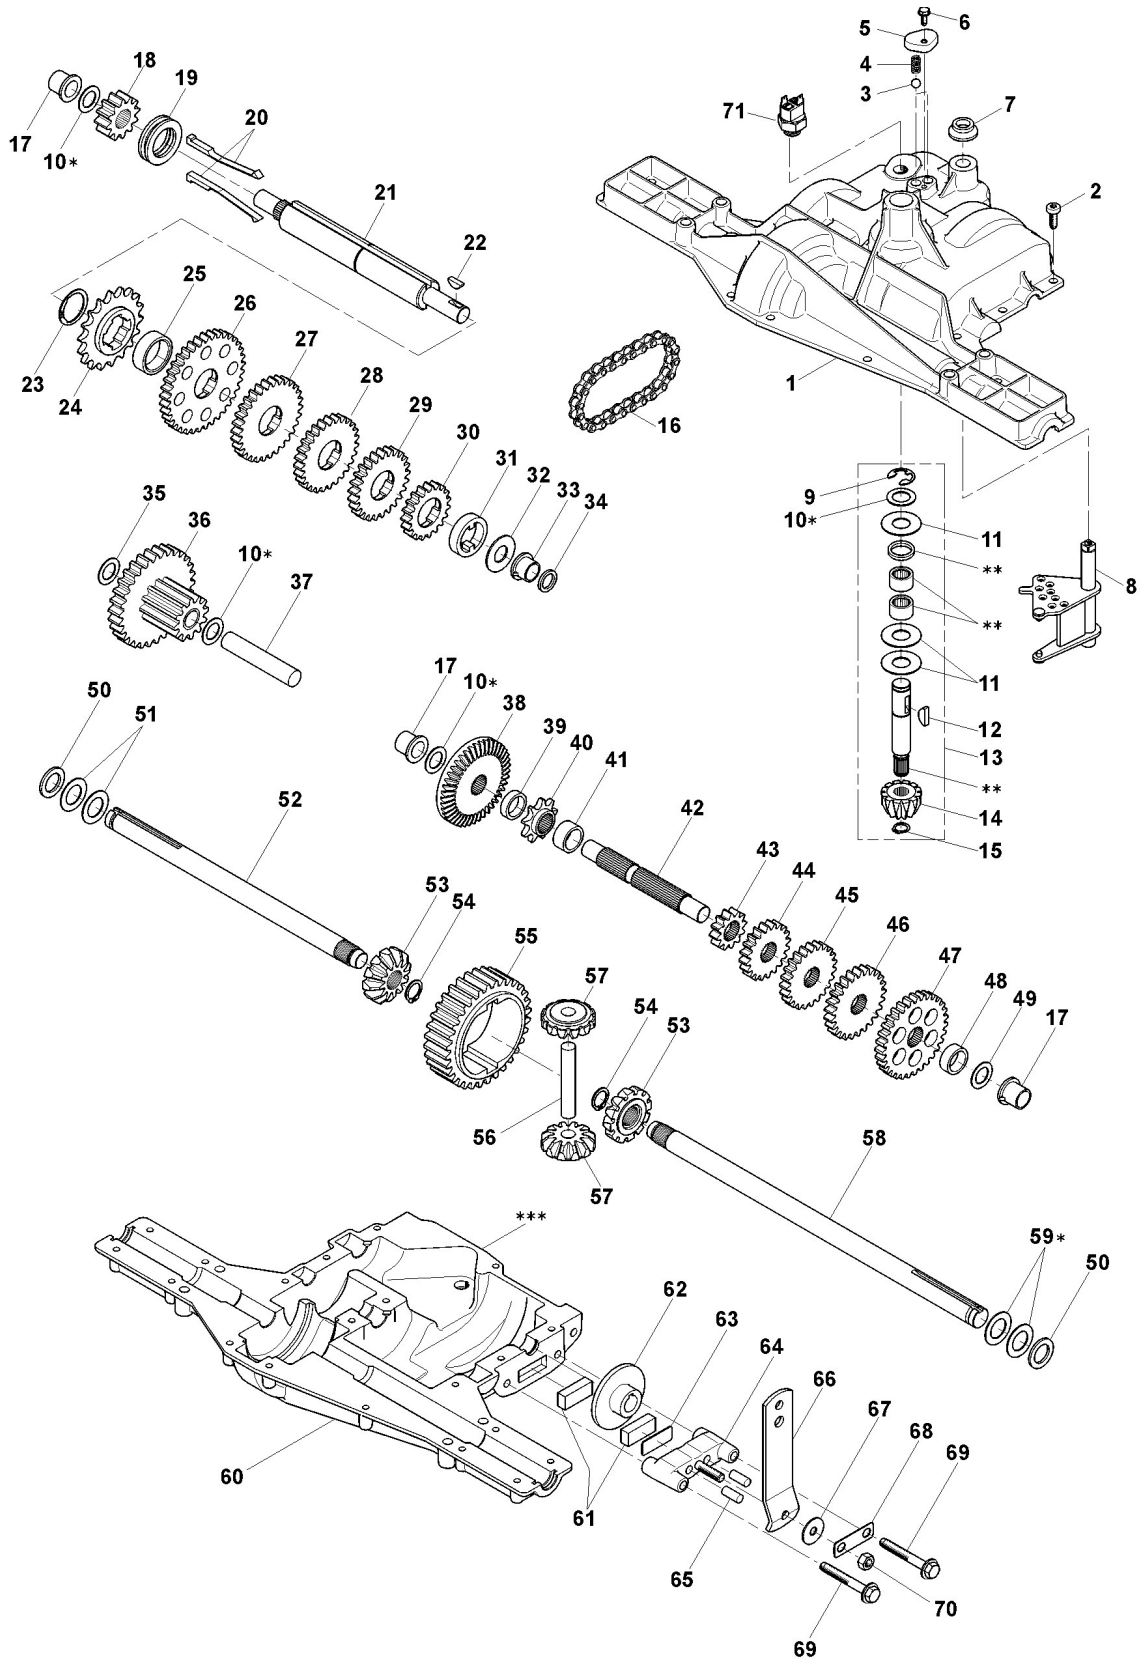

Transmission

Ref.nr.	Antal	Komponentkode	Beskrivelse	Noter	From	Op til
49	1	F000-1145-00	Washer			
50	2	F000-5130-00	Washer			
51	2	F000-3184-00	Washer			
52	1	F000-7070-10	Wheel Axle, Left			
53	2	F000-5622-00	Gear, Miter, 12T, Splined			
54	2	F000-5270-00	Ring, Retaining			
55	1	F000-3839-00	Gear, Spur, 32T			
56	1	F000-3919-00	Shaft, Cross			
57	2	F000-5623-00	Gear, Miter, 12T, Idler			
58	1	F000-7070-20	Wheel Axle, Right			
59	1	F000-4691-00	Assy, Kit, Shim, .750 Shaft			
60	1	F000-5304-R0	Housing, Lower			
61	2	F000-7109-00	Puck, Friction			
62	1	F000-5960-00	Disc, Brake			
63	1	F000-3758-00	Spacer			
64	1	F000-5554-00	Jaw, Brake			
65	2	F000-3843-00	Dowel			
66	1	F000-7026-00	Lever, Actuating			
67	1	F000-3760-00	Washer			
68	1	F000-5555-00	Bracket, Anti-Rotation			
69	2	F000-5562-00	Screw			
70	1	F000-3847-00	Nut			
71	1	119410610/0	Micro Lever