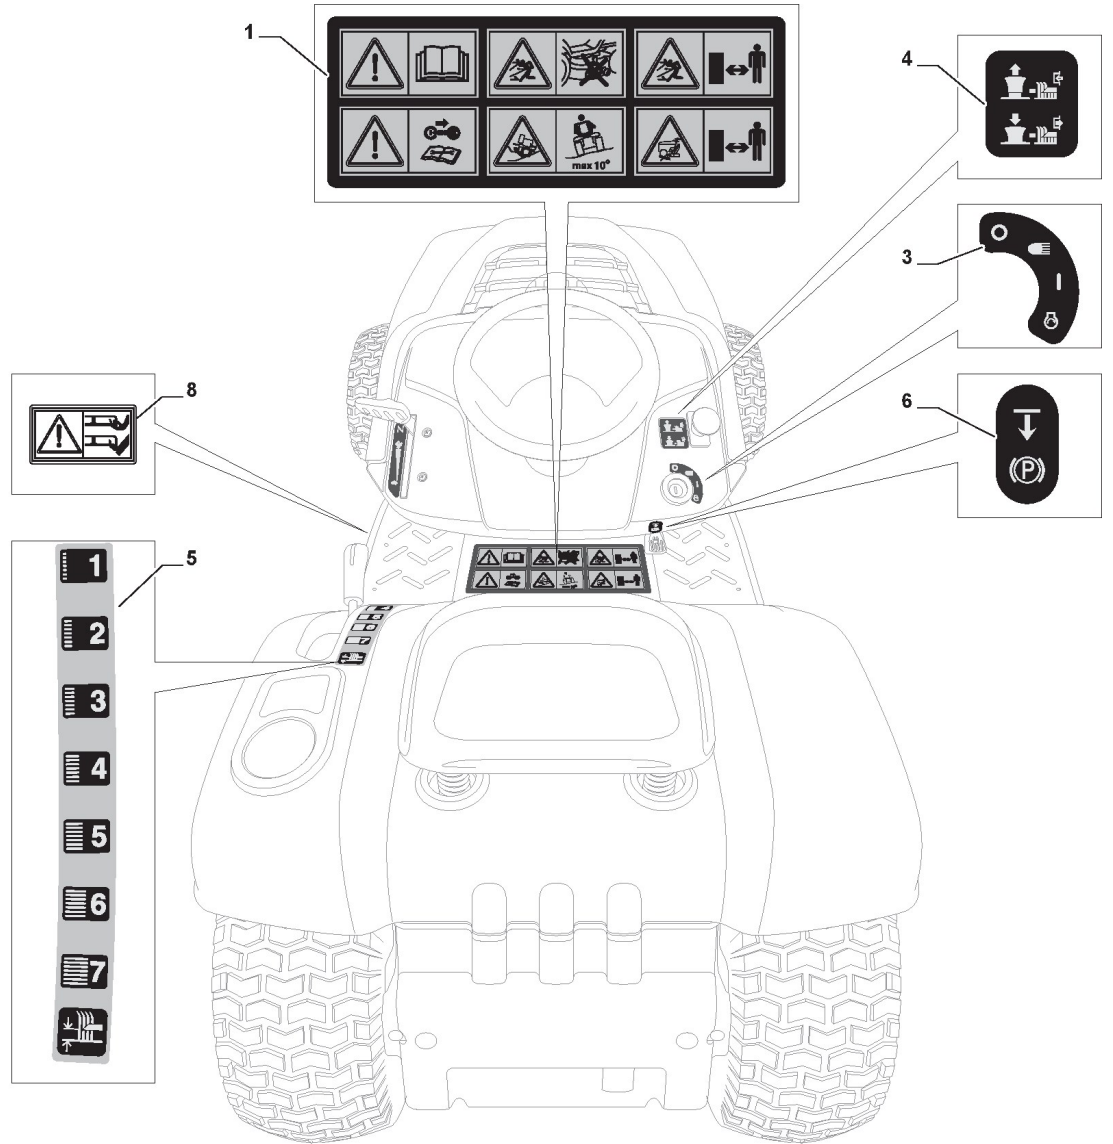

Labels

Ref.nr.	Antal	Komponentkode	Beskrivelse	Noter	From	Op til
1	1	114362365/1	Label			
3	1	114363699/0	Label			
4	1	114361438/0	Label			
5	1	114363701/0	Label	To 31-August-2014		
5	1	114366142/0	Label	From 01-September-2014		
6	1	114363700/0	Label			
8	1	114356699/1	Label