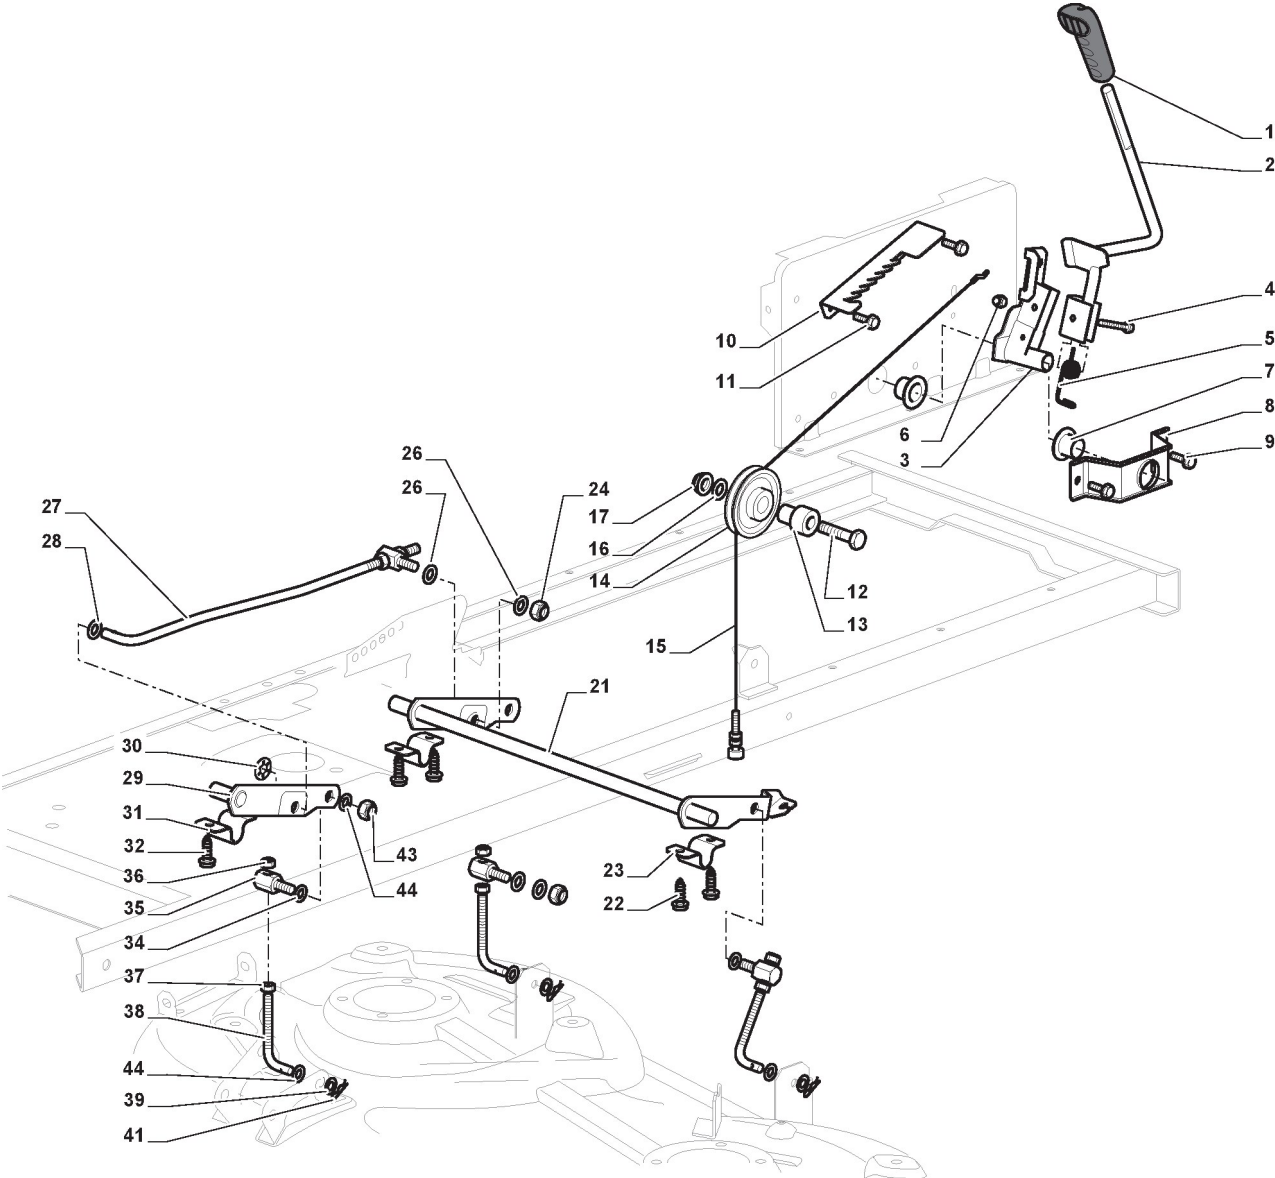

Cutting Plate Lifting

Ref.nr.	Antal	Komponentkode	Beskrivelse	Noter	From	Op til
1	1	325394533/0	Knob			
2	1	382318229/0	Lever			
3	1	382318231/0	Axle			
4	1	112674700/0	Screw			
5	1	125430261/0	Spring			
6	1	112154510/0	Nut			
7	2	325038006/0	Bushing			
8	1	325785297/0	Support			
9	2	125943009/0	Screw			
10	1	325735515/0	Steering Sector			
11	2	125943009/0	Screw			
12	1	112793701/0	Screw			
13	1	125040636/0	Bushing			
14	1	125601579/0	Pulley			
15	1	382004620/0	Wire			
16	1	112523060/0	Washer			
17	1	112293201/0	Nut			
21	1	382318239/0	Axle			
22	4	112735599/0	Screw			
23	2	325547231/0	Plate			
24	1	112155000/0	Nut			
26	2	325670011/0	Antifriction Washer			
27	1	382000569/0	Connecting Rod	To 31-August-2011		
27	1	382000569/1	Connecting Rod	From 01-September-2011;for the replacement check Service Bulletin RO_043		
28	1	112521350/0	Washer			
29	1	382318237/0	Axle			
30	1	112604899/0	Crown Fastener			
31	1	325547231/0	Plate			
32	2	112735599/0	Screw			
34	3	325670008/1	Washer			
35	3	125510107/1	Pin			
36	3	112156602/0	Nut			
37	3	112295200/0	Nut			
38	3	125840012/0	Tie Rod			
39	3	112523060/0	Washer			
41	3	124487998/0	Cotter Pin			
43	3	112156602/0	Nut			
44	6	325670008/1	Washer