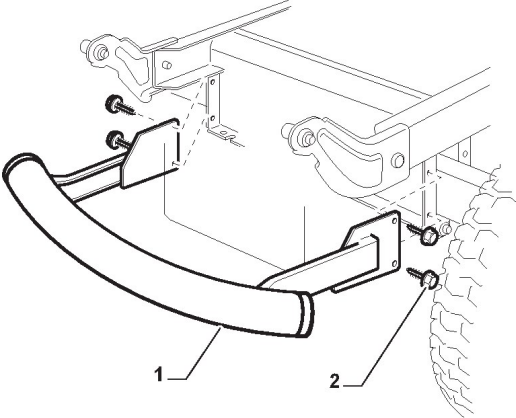

Optionals On Request

Ref.nr.	Antal	Komponentkode	Beskrivelse	Noter	From	Op til
1	1	382869038/0	Muffler Protection			
2	4	125943008/0	Screw			
5	2	382650211/0	Stiffening			
6	1	382033111/0	Rod			
7	2	112155000/0	Nut			
8	1	125510021/1	Hitch Pin			
9	1	124487999/0	Spring Pin			
10	2	112815205/0	Screw			
11	1	325140099/0	Deflector	To 31-August-2014		
11	1	325140105/0	Deflector	From 01-September-2014		
12	1	125510111/0	Pin	To 31-August-2014		
12	2	325785471/0	Pin	From 01-September-2014		
13	1	125580040/0	Stake	From 01-September-2015		
13	1	125580041/0	Stake	To 31-August-2015		
14	1	112437507/0	Rapid Fixing Plate	To 31-August-2015		
14	1	118737221/0	Plate	From 01-September-2015		
15	2	112154510/0	Nut			
16	1	112604899/0	Crown Fastener