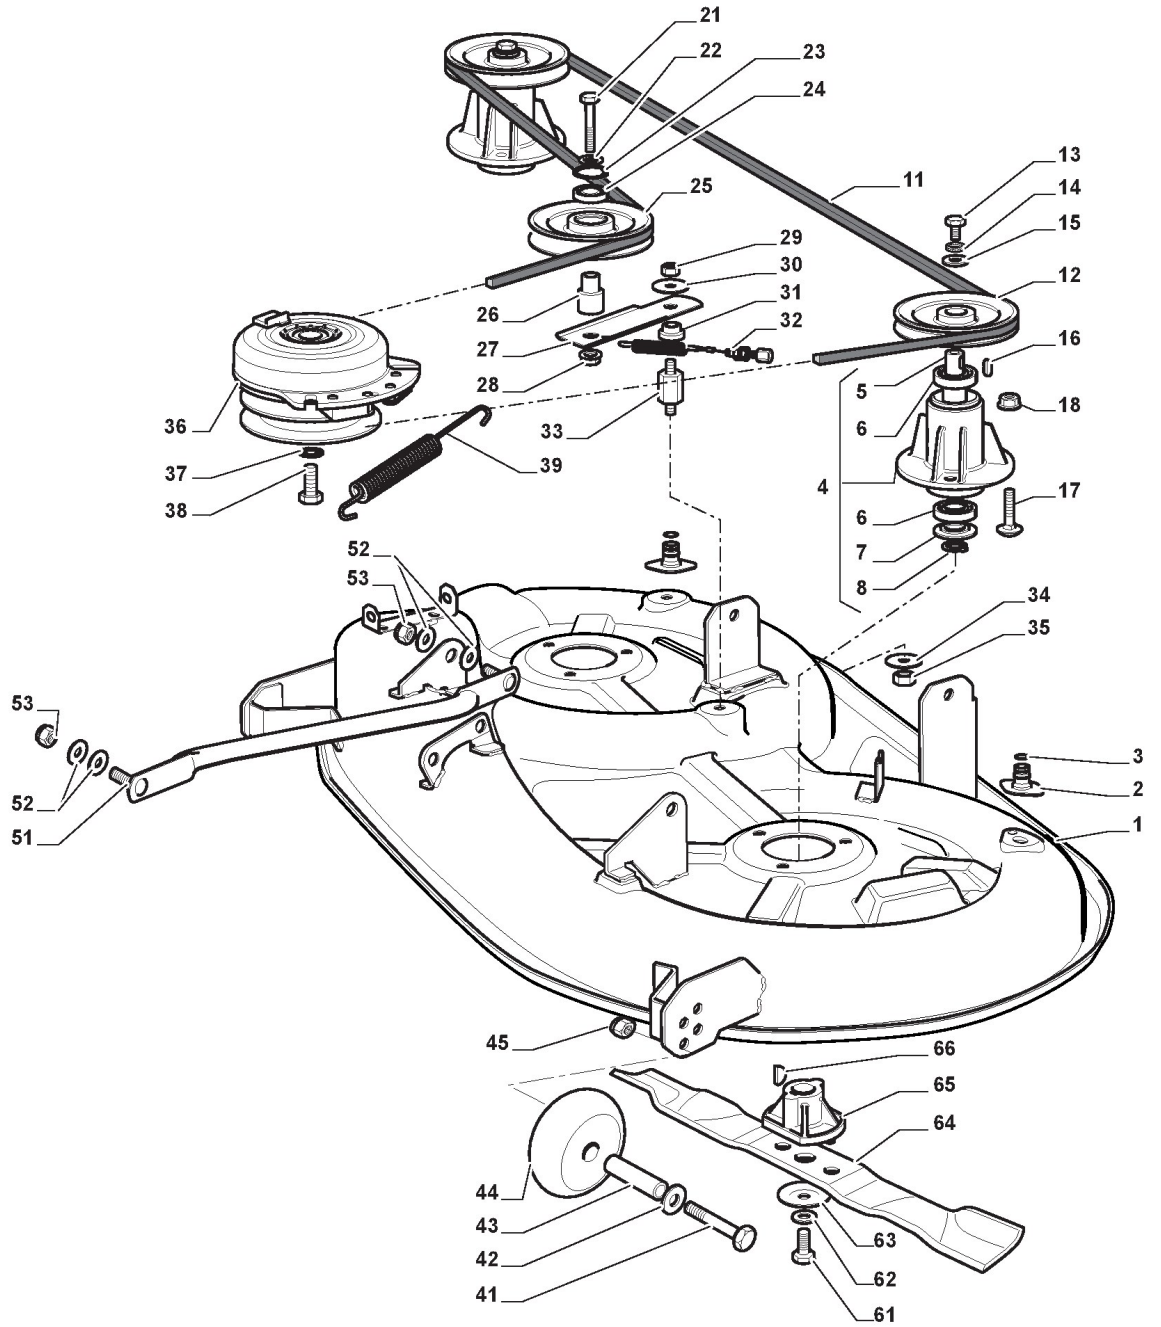

Cutting Plate with Electromagnetic Clutch

Cutting Plate with Electromagnetic Clutch

Ref.nr.	Antal	Komponentkode	Beskrivelse	Noter	From	Op til
1	1	382564209/0	Cutting Plate Black	To 31-August-2014		
1	1	382564209/1	Cutting Plate Black	From 01-September-2014		
2	2	325033086/0	Water Hose Connection			
3	2	119035000/0	Or Ring			
4	2	382207204/0	Flange Assy	To 31-August-2015		
4	2	382207204/1	Flange Assy	From 01-September-2015		
5	2	125020804/0	Shaft			
6	4	119216040/0	Bearing	From 01-September-2014		
6	4	119216047/0	Bearing	To 31-August-2014		
7	2	325160501/0	Dust Cover Disc			
8	2	112609260/0	Seeger			
11	1	135061504/0	Belt			
12	2	125601571/0	Pulley			
13	2	112793102/0	Screw			
14	2	112540260/0	Washer			
15	2	125670007/0	Washer			
16	2	112139480/0	Feather			
17	6	112818690/0	Screw			
18	6	112154210/0	Nut			
21	1	112691400/0	Screw			
22	1	112524010/0	Washer			
23	1	112610800/0	Seeger			
24	1	119216041/0	Bearing	From 01-September-2014		
24	1	119216048/0	Bearing	To 31-August-2014		
25	1	125601586/0	Pulley			
26	1	125160052/0	Spacer			
27	1	325318232/0	Lever			
28	1	112293201/0	Nut			
29	1	112155020/0	Nut			
30	1	125670022/0	Washer			
31	1	125040635/0	Bushing			
32	1	382004618/0	Wire			
33	1	125160049/0	Spacer	To 31-August-2014		
33	1	125160086/0	Spacer	From 01-September-2014		
34	1	112523080/0	Washer			
35	1	112156602/0	Nut			
36	1	118399063/0	Electromagnetic Clutch			
37	1	112543000/0	Washer			
38	1	112737320/0	Screw			
39	1	122430216/0	Tension Spring	To 31-August-2010		
39	1	122430216/1	Spring	From 01-September-2010 To 31-August-2011		
39	1	125430277/0	Spring	From 01-September-2011		
41	2	112692050/0	Screw			
42	2	112523060/0	Washer			
43	2	125510072/0	Pin			
44	2	182700001/0	Levelling Small Wheel			
45	2	112293201/0	Nut			
51	2	382000565/0	Equalizer Rod