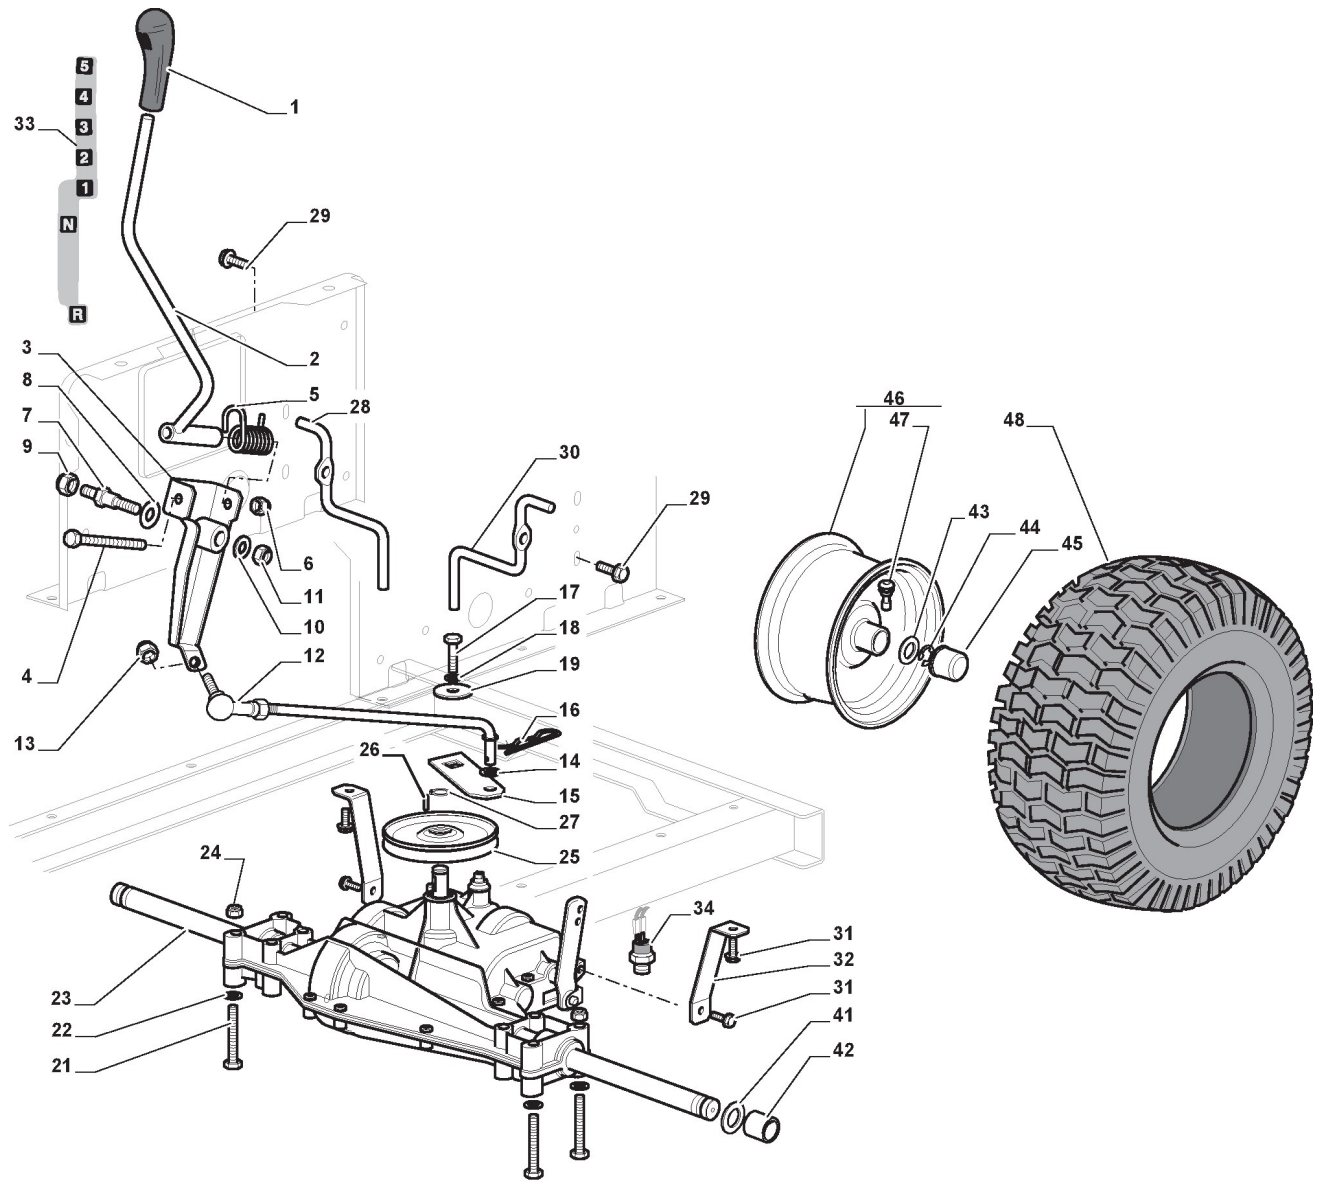

Transmission

Ref.nr.	Antal	Komponentkode	Beskrivelse	Noter	From	Op til
1	1	325394532/0	Knob			
2	1	382318233/0	Lever			
3	1	382774259/0	Clamp			
4	1	112692050/0	Screw			
5	1	125430226/0	Spring			
6	1	112155000/0	Nut			
7	1	125510035/0	Pin			
8	1	322672151/0	Antifriction Washer			
9	1	112293201/0	Nut			
10	1	112523060/0	Washer			
11	1	112155010/0	Nut			
12	1	382000567/0	Rod			
13	1	112154210/0	Nut			
14	1	112521340/0	Washer			
15	1	325318235/0	Lever			
16	1	112141418/0	Cotter Pin			
17	1	112735520/0	Screw			
18	1	112540040/0	Washer			
19	1	322680009/0	Washer			
21	4	112691600/0	Screw			
22	4	112521350/0	Washer			
23	1	118400912/0	Rear Axle (Dana 4360-211)			
24	4	112155000/0	Nut			
25	1	182601509/0	Pulley			
26	1	112139430/0	Key			
27	1	112608950/0	Seeger			
28	1	125270329/0	Belt Guide			
29	2	112735599/0	Screw			
30	1	125270330/0	Belt Guide			
31	4	125943009/0	Screw			
32	2	325785315/0	Support			
33	1	114363451/0	Label			
34	1	119410610/0	Micro Lever			
41	2	125670005/1	Washer			
42	2	125160055/0	Spacer			
43	6	125670005/1	Washer			
44	2	112001010/0	Benzing Ring			
45	2	322110233/0	Hub Cover	Standard Black Cover		
46	2	382000597/0	Rimm			
47	2	125950000/0	Valve			
48	2	125590015/0	Tyre