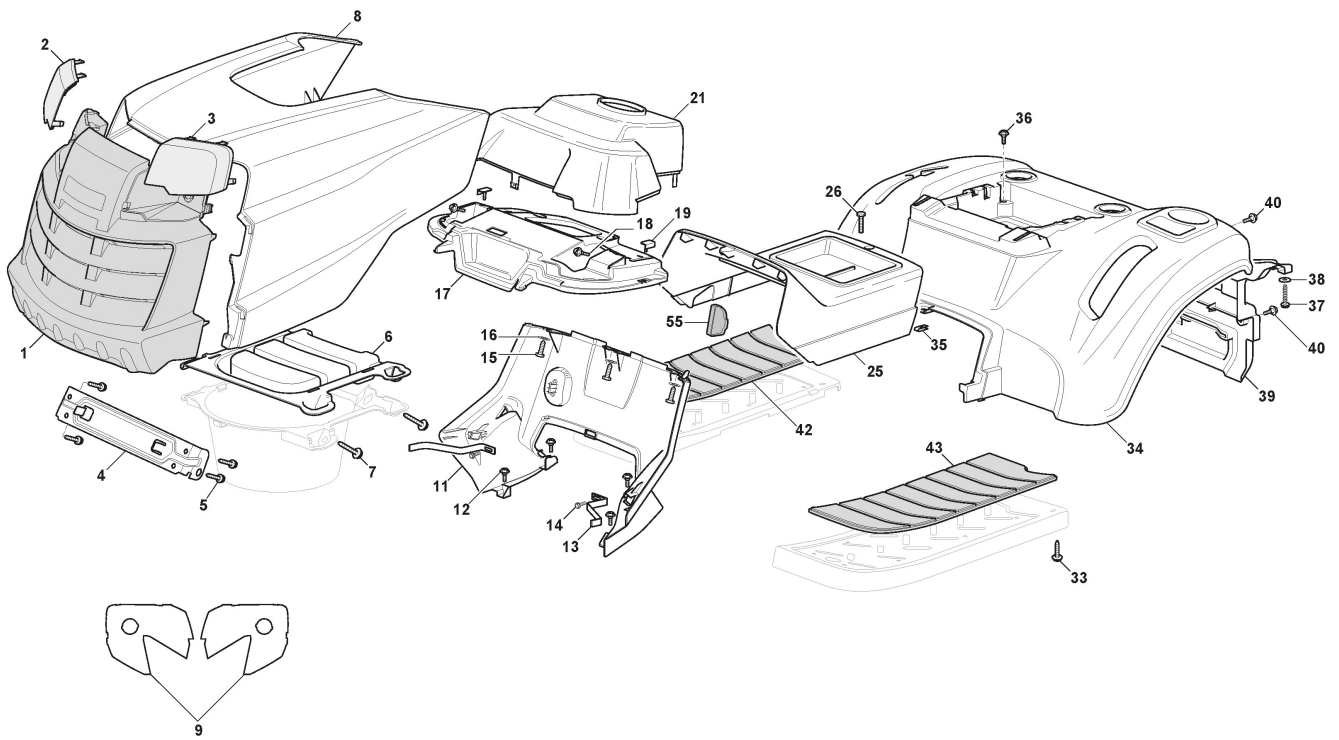

Body

Ref.nr.	Antal	Komponentkode	Beskrivelse	Noter	From	Op til
1	1	325076914/0	Hood, Front	Yellow		
2	1	325410903/0	Right Grill			
3	1	325410904/0	Left Grill			
4	1	325785365/0	Engine Hood Support			
5	4	112735403/0	Screw			
6	1	325263302/1	Air Intake Grill			
7	4	112728692/0	Screw			
8	1	325076912/0	Engine Hood Yellow	To 31-August-2017;Yellow		
8	1	325076912/1	Engine Hood Yellow	From 01-September-2017;Yellow		
9	2	114363452/0	Light Reflected Label			
9	1	114365477/0	Light Reflected Label			
11	1	325785298/0	Dashboard Support			
12	4	125943010/0	Screw			
13	2	325270325/0	Guide			
14	2	112735599/0	Screw			
15	3	112735406/0	Screw			
16	3	112523040/0	Washer			
17	1	325120202/1	Dashboard	To 31-August-2011		
17	1	325120209/0	Dashboard	From 01-September-2011 To 31-August-2014		
17	1	325120259/0	Dashboard	From 01-September-2014 To 31-August-2015		
17	1	325120259/1	Dashboard	From 01-September-2015 To 31-August-2017		
17	1	325120259/2	Dashboard	From 01-September-2017		
18	2	125943010/0	Screw			
19	2	325260003/0	Grommet			
21	1	325120203/0	Cover			
25	1	325110396/1	Central Cover, Yellow	To 31-August-2017;Yellow		
25	1	325110396/2	Cover, Yellow	From 01-September-2017;Yellow		
26	1	125943010/0	Screw			
33	4	112735406/0	Screw			
34	1	325110399/0	Yellow Wheels Cover	To 31-August-2017;Yellow		
34	1	325110399/1	Yellow Wheels Cover	From 01-September-2017;Yellow		
35	1	112437506/0	Plate			
36	2	125943010/0	Screw			
37	2	112735406/0	Screw			
38	2	112523040/0	Washer			
39	1	325547208/1	Plate	To 31-August-2013		
39	1	325547208/2	Plate	From 01-September-2013		
40	2	125943010/0	Screw			
42	1	325110384/0	Right Footboard Cover	AS OPTIONAL - Not present on all Assortment		
43	1	325110385/0	Left Footboard Cover	AS OPTIONAL - Not present on all assortment		
55	1	325207191/0	Plate	Not needed for Hydro Model