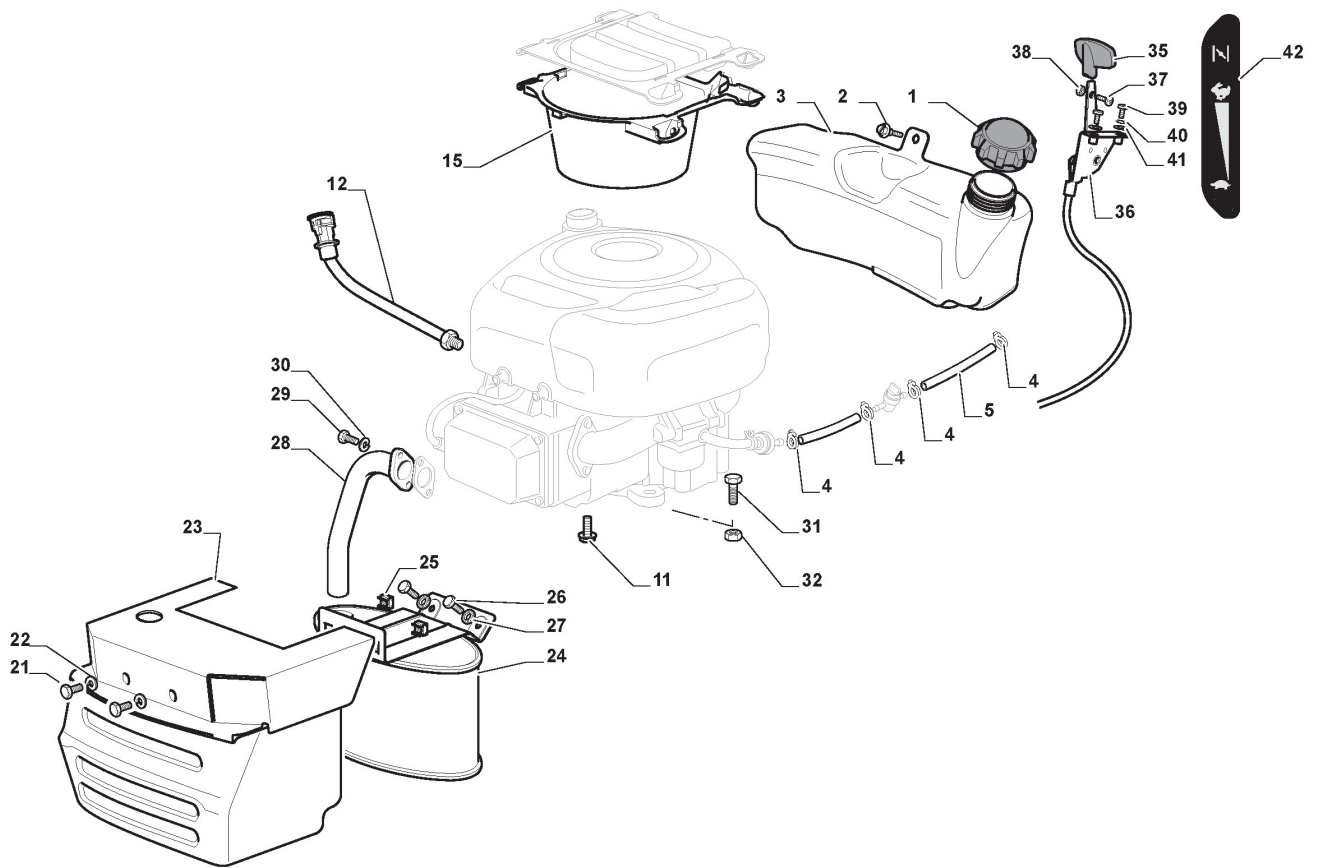

Engine - B&S

Ref.nr.	Antal	Komponentkode	Beskrivelse	Noter	From	Op til
1	1	125795001/1	Cap			
2	4	125943010/0	Screw			
3	1	325735126/0	Fuel Tank			
4	4	118375051/1	Fair Led			
5	1	325869057/0	Connecting Tube			
11	3	112735108/1	Screw			
12	1	125598050/0	Oil Discharge Extension			
13	1	118401001/1	Oil Seal			
14	1	118737849/0	Plug			
15	1	325108044/0	Conveyor	To 31-August-2010		
15	1	325108044/1	Conveyor	From 01-September-2010		
21	2	112792611/0	Screw			
22	2	112540260/0	Washer			
23	1	382598047/0	Muffler Protection			
24	1	182750010/0	Muffler			
25	2	112360425/0	Nut			
26	2	112792611/0	Screw			
27	2	112540260/0	Washer			
28	1	118738224/0	Exhaust Conn. Tube			
29	2	112737450/0	Screw			
30	2	112540260/0	Washer			
31	1	112691115/0	Screw			
32	3	112154210/0	Nut			
35	1	325394531/0	Knob			
36	1	182000216/0	Accelerator			
37	1	112726389/0	Screw			
38	1	112290800/0	Nut			
39	2	112726389/0	Screw			
40	2	112540020/0	Washer			
41	2	112521310/0	Washer			
42	1	114363697/0	Label