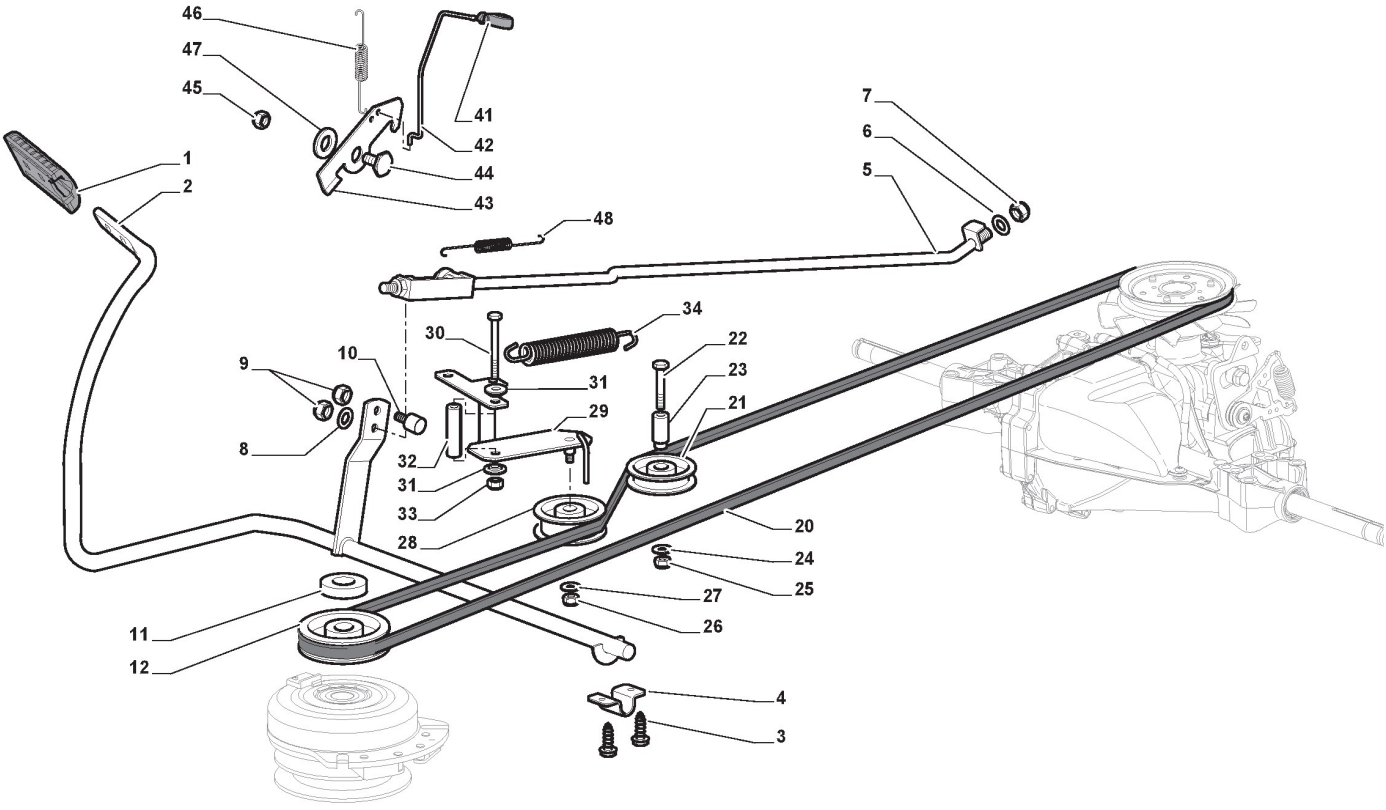

Illustration Brake And Gearbox Controls

Illustration Brake And Gearbox Controls

Reference	Qty	Item number	Description	Notes	From	Up to
1	1	325110409/0	Clamp Cover			
2	1	382000641/0	Pedal			
3	4	112735599/0	Screw			
4	2	325547231/0	Plate			
5	1	382000576/0	Rod			
6	1	112521360/0	Washer			
7	1	112156602/0	Nut			
8	1	325670011/0	Antifriction Washer			
9	2	112155000/0	Nut			
10	1	125510116/0	Pin			
11	1	125160021/0	Spacer			
12	1	125601577/0	Pulley			
20	1	135062003/0	Belt	To 31-august-2015		
20	1	135062003/1	Belt	From 01-september-2015		
21	1	125601555/0	Pulley	To 31-august-2013		
21	1	325601599/0	Pulley	From 01-september-2013		
22	1	112691400/0	Screw			
23	1	125160051/0	Spacer	To 31-august-2013		
23	1	125160083/0	Spacer	From 01-september-2013		
24	1	112523060/0	Washer			
25	1	112155000/0	Nut			
26	1	112155000/0	Nut			
27	1	112523060/0	Washer			
28	1	125601554/0	Pulley			
29	1	382318245/0	Lever			
30	1	112691600/0	Screw			
31	2	125038002/1	Bushing	To 31-august-2016		
31	2	125038021/0	Bushing	From 01-september-2016		
32	1	125160027/0	Spacer			
33	1	112155000/0	Nut			
34	1	125430262/0	Spring			
41	1	125394509/1	Knob	From 01-september-2013		
41	1	325394534/0	Knob	To 31-august-2013		
42	1	125033083/0	Rod	To 31-august-2013		
42	1	125033113/0	Rod	From 01-september-2013		
43	1	325253011/0	Hook	To 31-august-2013		
43	1	325253011/1	Hook	From 01-september-2011		
44	1	122524970/2	Fulcrum Pin	To 31-august-2014		
44	1	122524970/3	Pin	From 01-september-2014		
45	1	112155000/0	Nut			
46	1	125430213/0	Spring			
47	1	112523060/0	Washer			
48	1	125430269/1	Spring			