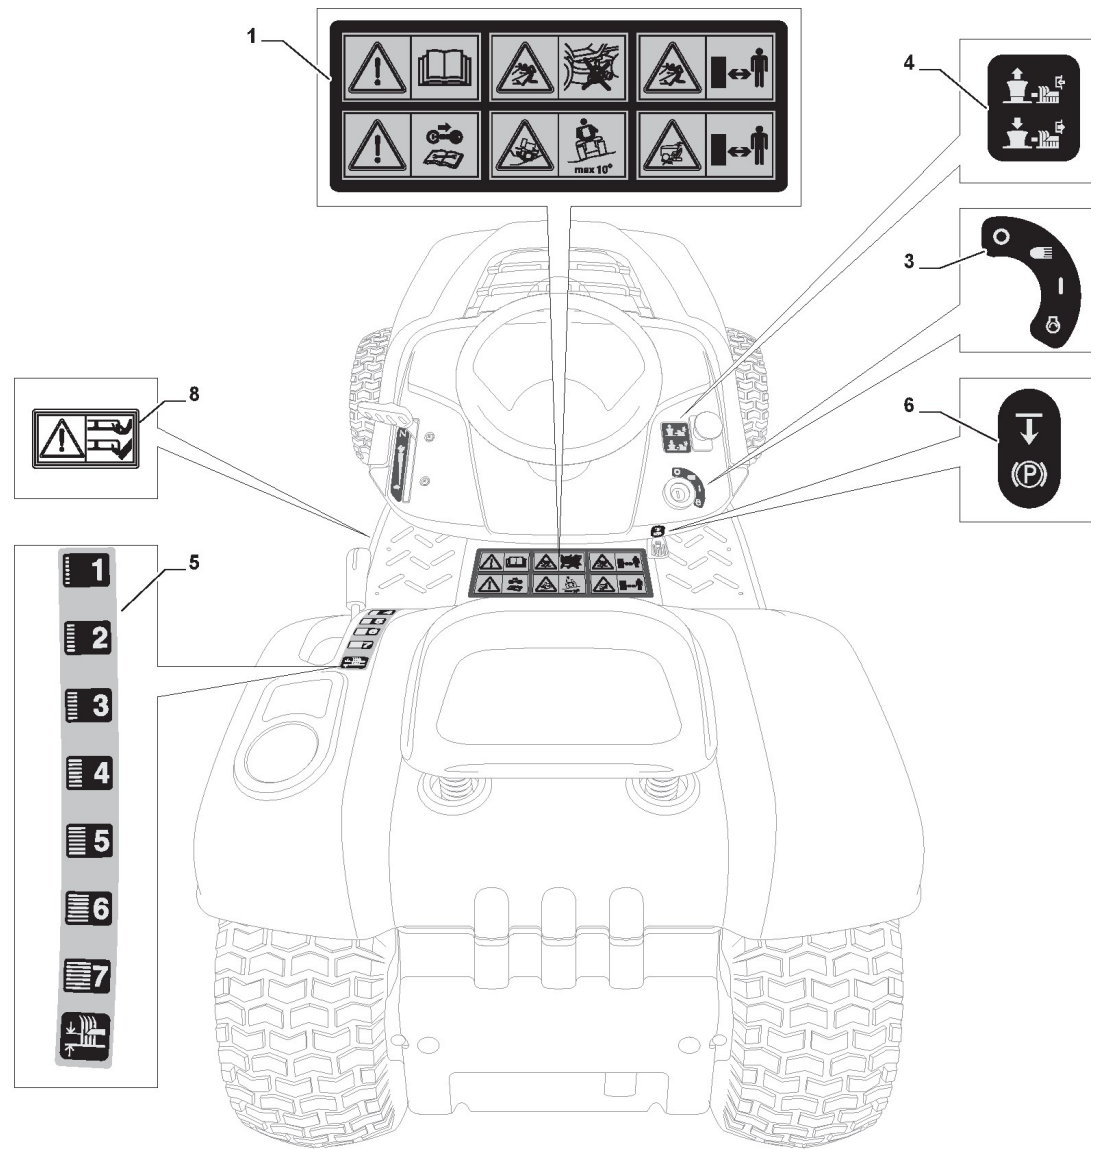

Illustration Guards

Reference	Qty	Item number	Description	Notes	From	Up to
1	1	325600087/0	Exit Protection	To 31-august-2013		
1	1	325600087/1	Exit Protection	From 01-september-2013		
2	1	125510073/0	Fulcrum Pin			
3	1	125430242/1	Spring			
4	1	112141418/0	Cotter Pin			
11	1	325600088/0	Right Belt Protection Carter			
12	4	125943006/0	Screw			
13	1	325600089/0	Left Belt Protection			

Illustration Electrical Parts

Illustration Electrical Parts

Reference	Qty	Item number	Description	Notes	From	Up to
1	1	182040157/0	Cables Ass.Y	To 31-august-2014;(Specific for Models with Honda engine)		
1	1	182040158/0	Cables Ass.Y	To 31-august-2014;(for Hydro Models)		
1	1	182040196/0	Cables Ass.Y	From 01-september-2014;(for Hydro Models)		
1	1	182040197/0	Cables Ass.Y	From 01-september-2014;(Specific for Models with Honda engine)		
2	1	382722429/0	Electronic Card	To 31-august-2014		
2	1	382722443/0	Electronic Card	From 01-september-2014		
2	1	382722443/1	Electronic Card	To 31-august-2015		
3	1	112735101/0	Screw	From 01-september-2015		
4	1	118450075/0	Starting Switch	To 31-august-2014		
4	1	118450075/1	Starting Switch	From 01-september-2014		
5	1	325600080/0	Card Protection	To 31-august-2015		
5	1	325600080/1	Card Protection	From 01-september-2015		
6	1	118210023/0	Starting Key			
7	1	118120002/1	Battery			
8	1	125430265/1	Spring			
9	1	118400863/0	Screwed Ring			
15	2	133215000/0	Cover			
16	1	133340036/0	Fuse 25 A			
16	1	133340040/0	Fuse 10 A			
17	2	133500007/0	Fuse Carrier			
18	1	118450074/0	Clutch Switch			
19	2	119410613/0	Microswitch			
21	2	118459100/0	Lamp For Lights			
25	1	182180090/0	Battery Charger 12V 1A - CE Plugg	CE plugg		

Illustration Labels

Reference	Qty	Item number	Description	Notes	From	Up to
1	1	114362365/1	Label			
3	1	114363699/0	Label			
4	1	114361438/0	Label			
5	1	114363701/0	Label	To 31-august-2014		
5	1	114366142/0	Label	From 01-september-2014		
6	1	114363700/0	Label			
8	1	114356699/1	Label			