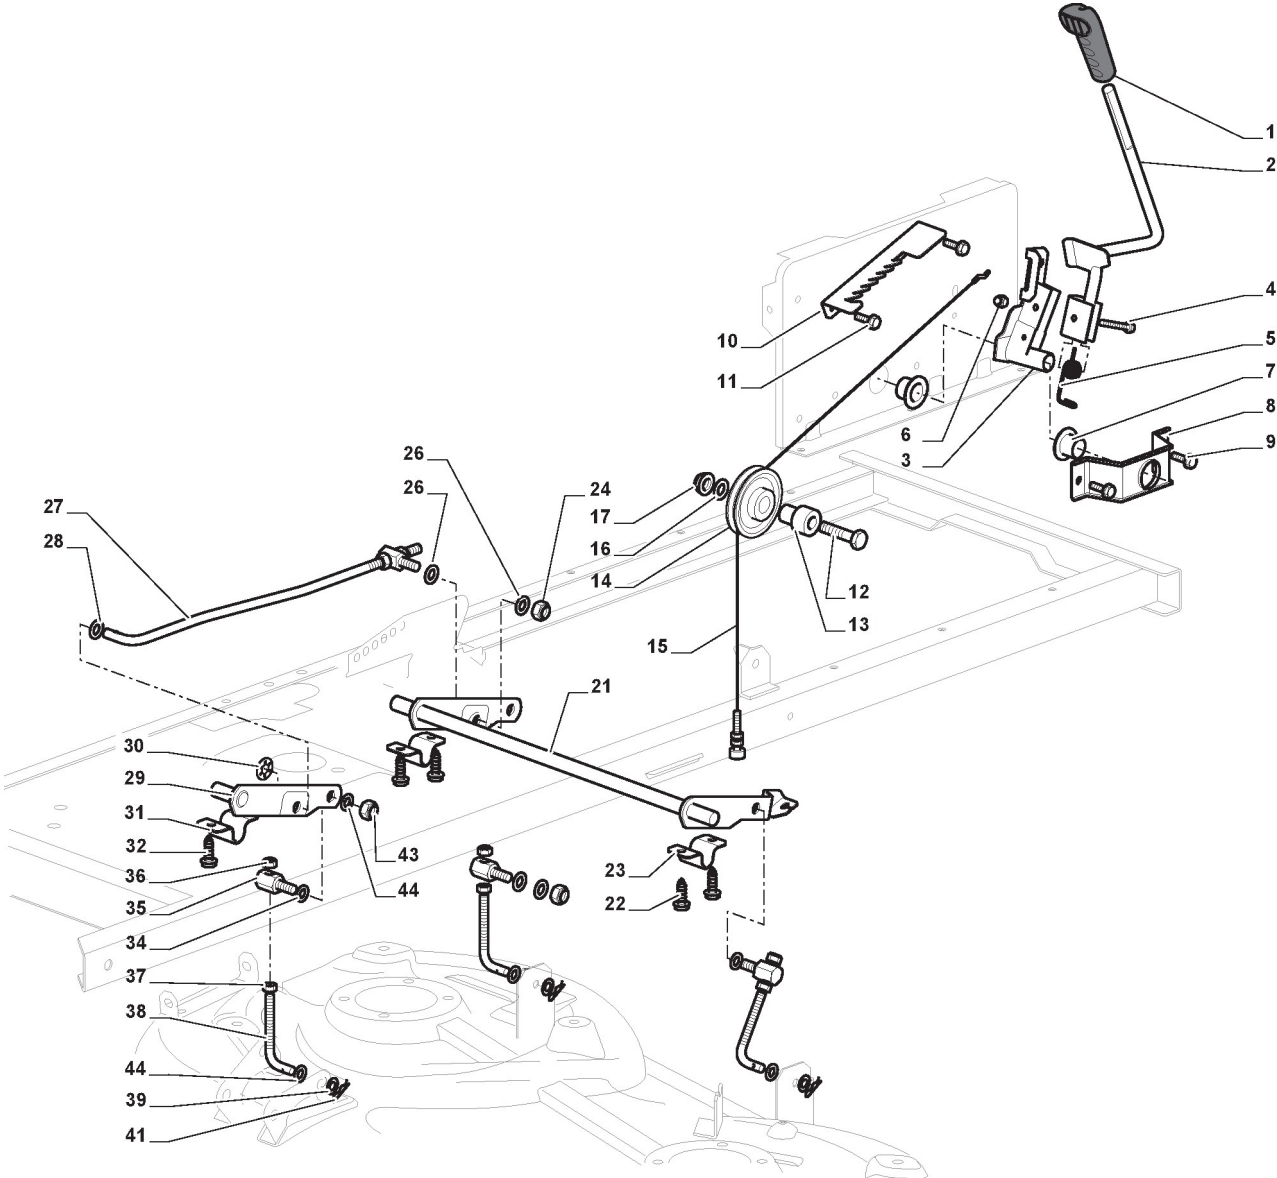

Illustration Transmission

Reference	Qty	Item number	Description	Notes	From	Up to
48	2	125590022/0	Tyre 18x8.50-8 P519 WANDA			

Illustration Cutting Plate Lifting

Illustration Cutting Plate Lifting

Reference	Qty	Item number	Description	Notes	From	Up to
1	1	325394533/0	Knob			
2	1	382318229/0	Lever			
3	1	382318231/0	Axle			
4	1	112674700/0	Screw			
5	1	125430261/0	Spring			
6	1	112154510/0	Nut			
7	2	325038006/0	Bushing			
8	1	325785297/0	Support			
9	2	125943009/0	Screw			
10	1	325735515/0	Steering Sector			
11	2	125943009/0	Screw			
12	1	112793701/0	Screw			
13	1	125040636/0	Bushing			
14	1	125601579/0	Pulley			
15	1	382004620/0	Wire			
16	1	112523060/0	Washer			
17	1	112293201/0	Nut			
21	1	382318239/0	Axle			
22	4	112735599/0	Screw			
23	2	325547231/0	Plate			
24	1	112155000/0	Nut			
26	2	325670011/0	Antifriction Washer			
27	1	382000569/0	Connecting Rod	To 31-august-2011		
27	1	382000569/1	Connecting Rod	From 01-september-2011		
28	1	112521350/0	Washer			
29	1	382318237/0	Axle			
30	1	112604899/0	Crown Fastener			
31	1	325547231/0	Plate			
32	2	112735599/0	Screw			
34	3	325670008/1	Washer			
35	3	125510107/1	Pin			
36	3	112156602/0	Nut			
37	3	112295200/0	Nut			
38	3	125840012/0	Tie Rod			
39	3	112523060/0	Washer			
41	3	124487998/0	Cotter Pin			
43	3	112156602/0	Nut			
44	6	325670008/1	Washer			