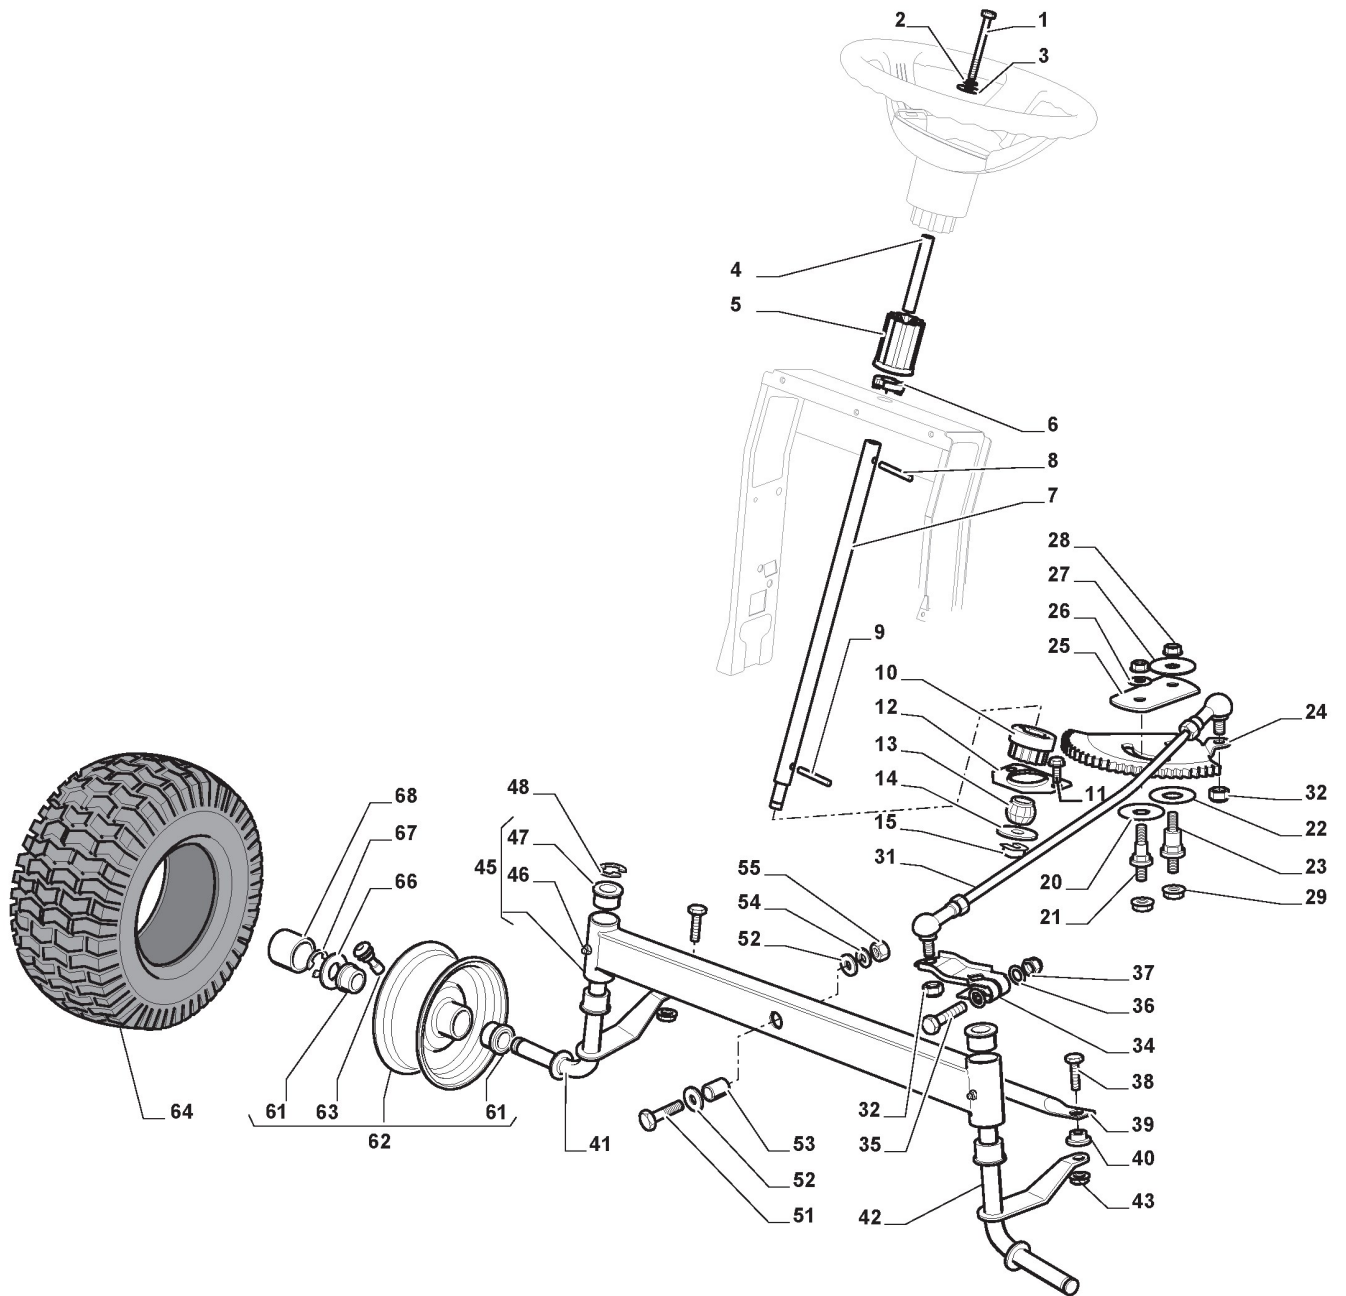

Illustration Body

Illustration Body

Reference	Qty	Item number	Description	Notes	From	Up to
1	1	325076914/0	Hood, Front			
2	1	325410903/0	Right Grill			
3	1	325410904/0	Left Grill			
4	1	325785365/0	Engine Hood Support			
5	4	112735403/0	Screw			
6	1	325263302/1	Air Intake Grill			
7	4	112728692/0	Screw			
8	1	325076912/0	Engine Hood Yellow			
8	1	325076976/0	Engine Hood, Red			
9	2	114363452/0	Light Reflected Label			
9	1	114365477/0	Light Reflected Label			
11	1	325785298/0	Dashboard Support			
12	4	125943010/0	Screw			
13	2	325270325/0	Guide			
14	2	112735599/0	Screw	From 01-september-2010		
15	3	112735406/0	Screw			
16	3	112523040/0	Washer			
17	1	325120202/1	Dashboard	To 31-august-2011		
17	1	325120209/0	Dashboard	From 01-september-2011		
17	1	325120259/0	Dashboard	To 31-august-2014 From 01-september-2014		
17	1	325120259/1	Dashboard	To 31-august-2015 From 01-september-2015		
18	2	125943010/0	Screw			
19	2	325260003/0	Grommet			
21	1	325120203/0	Cover			
25	1	325110396/1	Central Cover, Yellow			
25	1	325110478/0	Cover, Red			
26	1	125943010/0	Screw			
33	4	112735406/0	Screw			
34	1	325110399/0	Yellow Wheels Cover			
34	1	325110480/0	Red Wheels Cover			
35	1	112437506/0	Plate			
36	2	125943010/0	Screw			
37	2	112735406/0	Screw			
38	2	112523040/0	Washer			
39	1	325547208/1	Plate	To 31-august-2013		
39	1	325547208/2	Plate	From 01-september-2013		
40	2	125943010/0	Screw			
42	1	325110384/0	Right Footboard Cover			
43	1	325110385/0	Left Footboard Cover			
56	1	325207190/0	Cover			
57	4	112523050/0	Washer			
58	2	112735403/0	Screw			