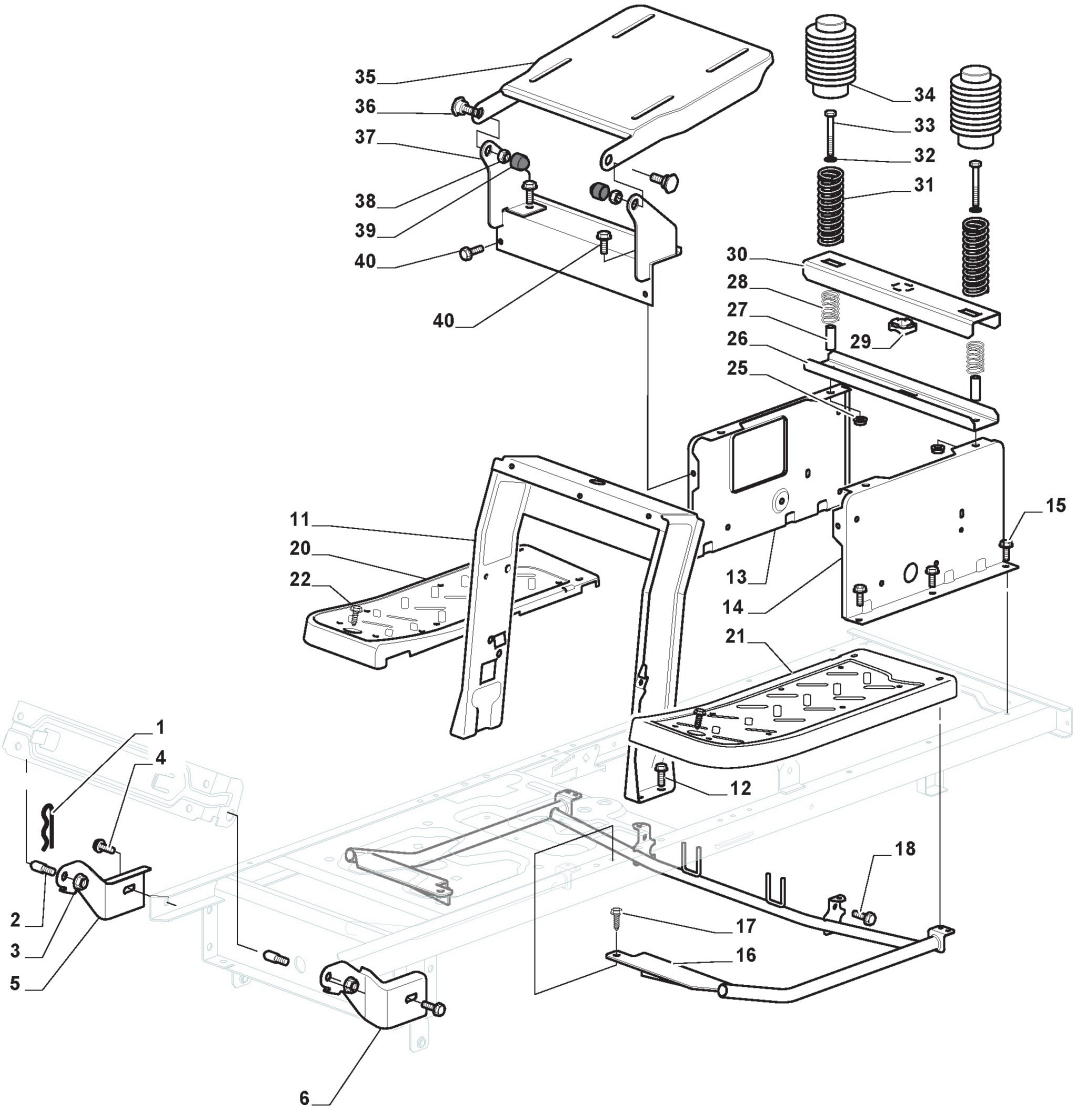

Guards

Engine - B&S

Electrical Parts

Labels

Optionals On Request

Seat & Steering Wheel

Illustration Chassis

Reference	Qty	Item number	Description	Notes	From	Up to
1	1	124487998/0	Cotter Pin			
2	2	125510079/0	Pin			
3	2	112154210/0	Nut			
4	2	112735599/0	Screw			
5	1	325547225/0	Right Plate			
6	1	325547227/0	Left Plate			
11	1	382785169/1	Steering Column Support			
12	4	125943009/0	Screw			
13	1	325785331/0	Right Seat Support	To 31-august-2011		
13	1	325785331/1	Right Seat Support	From 01-september-2011		
14	1	325785333/0	Left Seat Support	To 31-august-2011		
14	1	325785333/1	Left Seat Support	From 01-september-2011		
15	6	125943009/0	Screw			
16	1	382785179/0	Footboard Support			
17	2	125943009/0	Screw			
18	2	125943009/0	Screw			
20	1	325500041/1	Right Footboard			
21	1	325500043/1	Left Footboard			
22	2	112735599/0	Screw			
25	2	112293201/0	Nut			
26	1	325820109/0	Seat Support	To 31-august-2011		
26	1	325820109/1	Seat Support	From 01-september-2011		
27	2	125160048/0	Spacer			
28	2	125430263/0	Spring			
29	1	325060038/0	Cam			
30	1	325820105/0	Support	To 31-august-2011		
30	1	325820105/1	Support	From 01-september-2011		
31	2	125430264/0	Spring			
32	2	112521350/0	Washer			
33	2	112691400/0	Screw			
34	2	325122002/0	Hood			
35	1	382547061/0	Plate			
36	2	122524970/2	Fulcrum Pin			
37	1	382820151/0	Seat Support			
38	2	112155010/0	Nut			
39	2	118203854/0	Cap			
40	4	125943009/0	Screw			