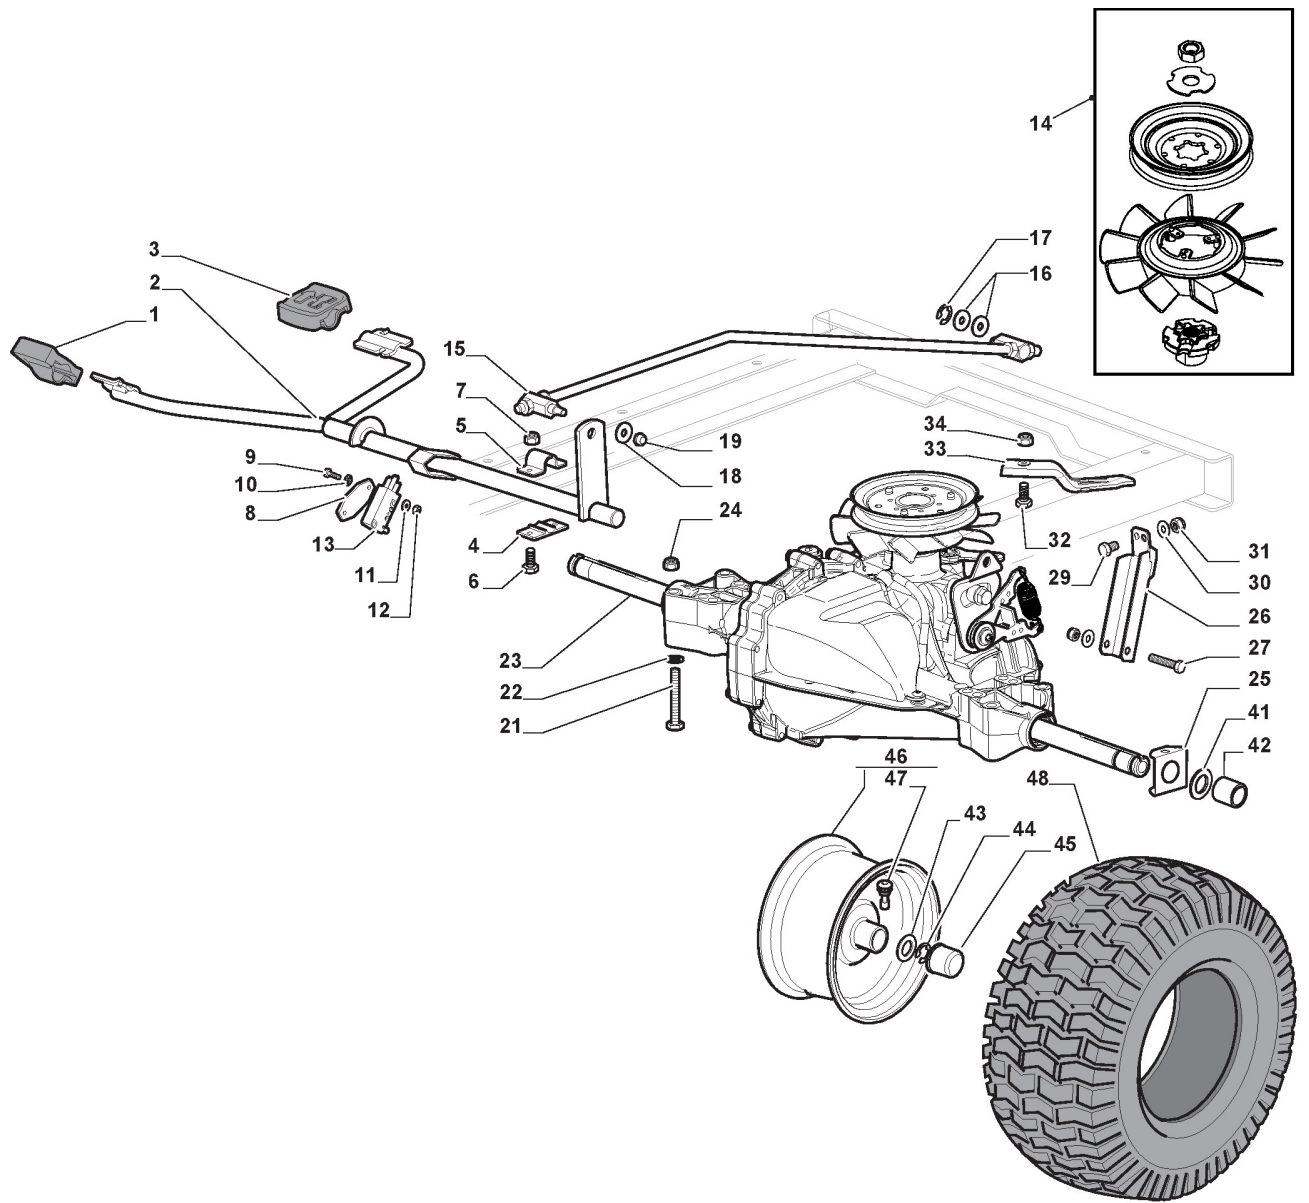

Illustration Brake And Gearbox Controls

Illustration Brake And Gearbox Controls

Reference	Qty	Item number	Description	Notes	From	Up to
1	1	325110409/0	Clamp Cover			
2	1	382000641/0	Pedal			
3	4	112735599/0	Screw			
4	2	325547231/0	Plate			
5	1	382000576/0	Rod			
6	1	112521360/0	Washer			
7	1	112156602/0	Nut			
8	1	325670011/0	Antifriction Washer			
9	2	112155000/0	Nut			
10	1	125510116/0	Pin			
11	1	125160021/0	Spacer			
12	1	125601577/0	Pulley			
20	1	135062003/0	Belt	To 31-august-2015		
20	1	135062003/1	Belt	From 01-september-2015		
21	1	125601555/0	Pulley	To 31-august-2013		
21	1	325601599/0	Pulley	From 01-september-2013		
22	1	112691400/0	Screw			
23	1	125160051/0	Spacer	To 31-august-2013		
23	1	125160083/0	Spacer	From 01-september-2013		
24	1	112523060/0	Washer			
25	1	112155000/0	Nut			
26	1	112155000/0	Nut			
27	1	112523060/0	Washer			
28	1	125601554/0	Pulley			
29	1	382318245/0	Lever			
30	1	112691600/0	Screw			
31	2	125038002/1	Bushing	To 31-august-2016		
31	2	125038021/0	Bushing	From 01-september-2016		
32	1	125160027/0	Spacer			
33	1	112155000/0	Nut			
34	1	125430262/0	Spring			
41	1	125394509/1	Knob	From 01-september-2013		
41	1	325394534/0	Knob	To 31-august-2013		
42	1	125033083/0	Rod	To 31-august-2013		
42	1	125033113/0	Rod	From 01-september-2013		
43	1	325253011/0	Hook	To 31-august-2013		
43	1	325253011/1	Hook	From 01-september-2011		
44	1	122524970/2	Fulcrum Pin	To 31-august-2014		
44	1	122524970/3	Pin	From 01-september-2014		
45	1	112155000/0	Nut			
46	1	125430213/0	Spring			
47	1	112523060/0	Washer			
48	1	125430269/1	Spring			