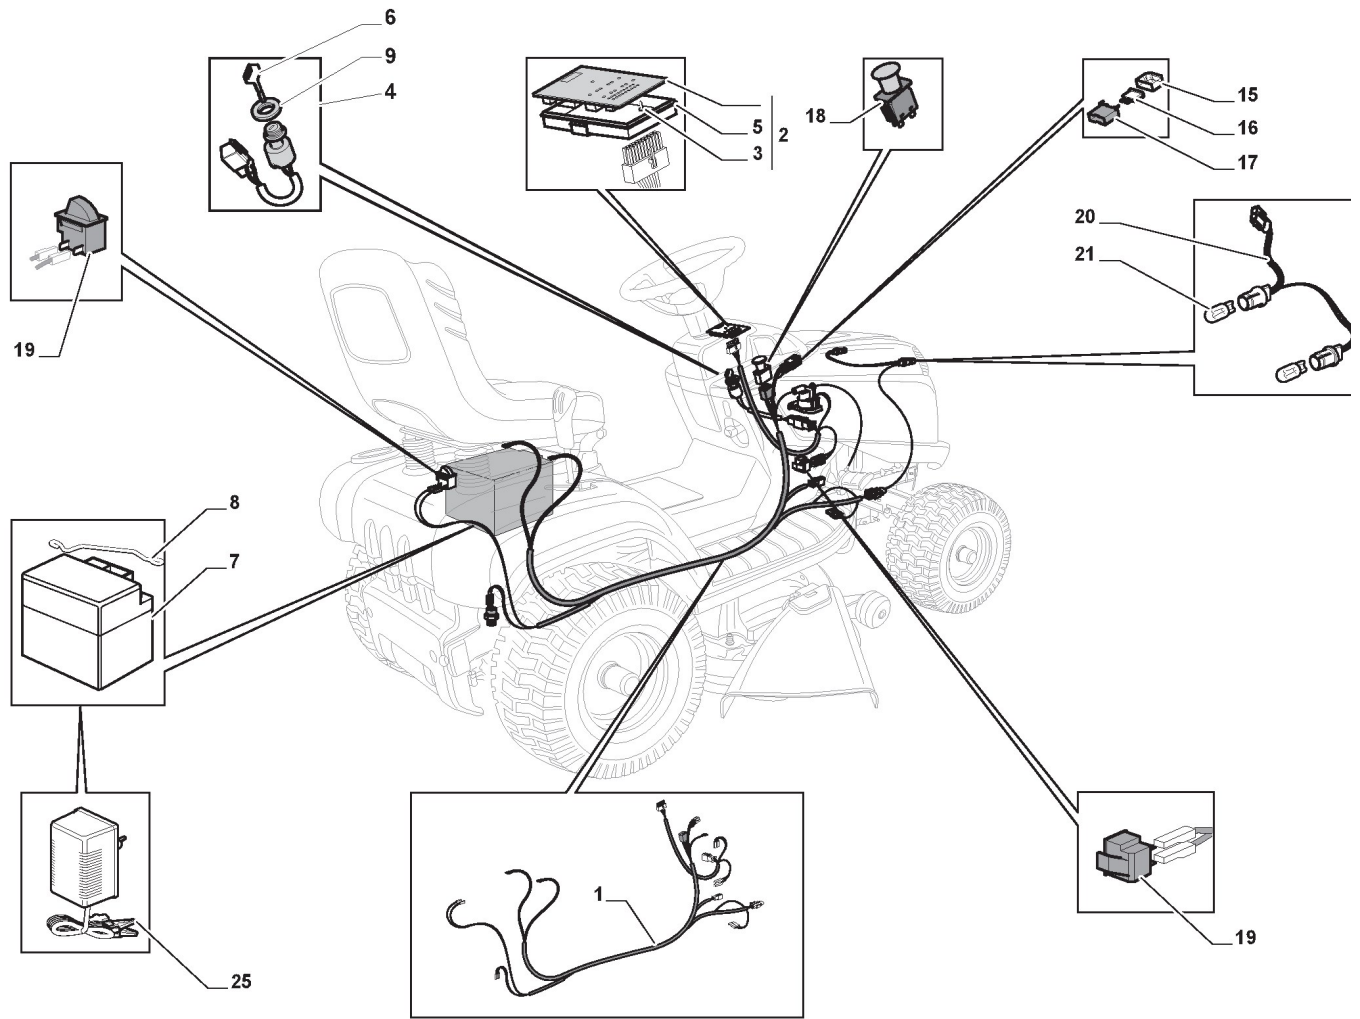

Illustration Electrical Parts

Illustration Electrical Parts

Reference	Qty	Item number	Description	Notes	From	Up to
1	1	182040157/0	Cables Ass.Y	To 31-august-2014;(Specific for Models with Honda engine)		
1	1	182040158/0	Cables Ass.Y	To 31-august-2014;(for Hydro Models)		
1	1	182040196/0	Cables Ass.Y	From 01-september-2014;(for Hydro Models)		
1	1	182040197/0	Cables Ass.Y	From 01-september-2014;(Specific for Models with Honda engine)		
2	1	382722429/0	Electronic Card	To 31-august-2014		
2	1	382722443/0	Electronic Card	From 01-september-2014		
2	1	382722443/1	Electronic Card	To 31-august-2015		
3	1	112735101/0	Screw	From 01-september-2015		
4	1	118450075/0	Starting Switch	To 31-august-2014		
4	1	118450075/1	Starting Switch	From 01-september-2014		
5	1	325600080/0	Card Protection	To 31-august-2015		
5	1	325600080/1	Card Protection	From 01-september-2015		
6	1	118210023/0	Starting Key			
7	1	118120002/1	Battery			
8	1	125430265/1	Spring			
9	1	118400863/0	Screwed Ring			
15	2	133215000/0	Cover			
16	1	133340036/0	Fuse 25 A			
16	1	133340040/0	Fuse 10 A			
17	2	133500007/0	Fuse Carrier			
18	1	118450074/0	Clutch Switch			
19	2	119410613/0	Microswitch			
21	2	118459100/0	Lamp For Lights			
25	1	182180090/0	Battery Charger 12V 1A - CE Plugg	CE plugg		