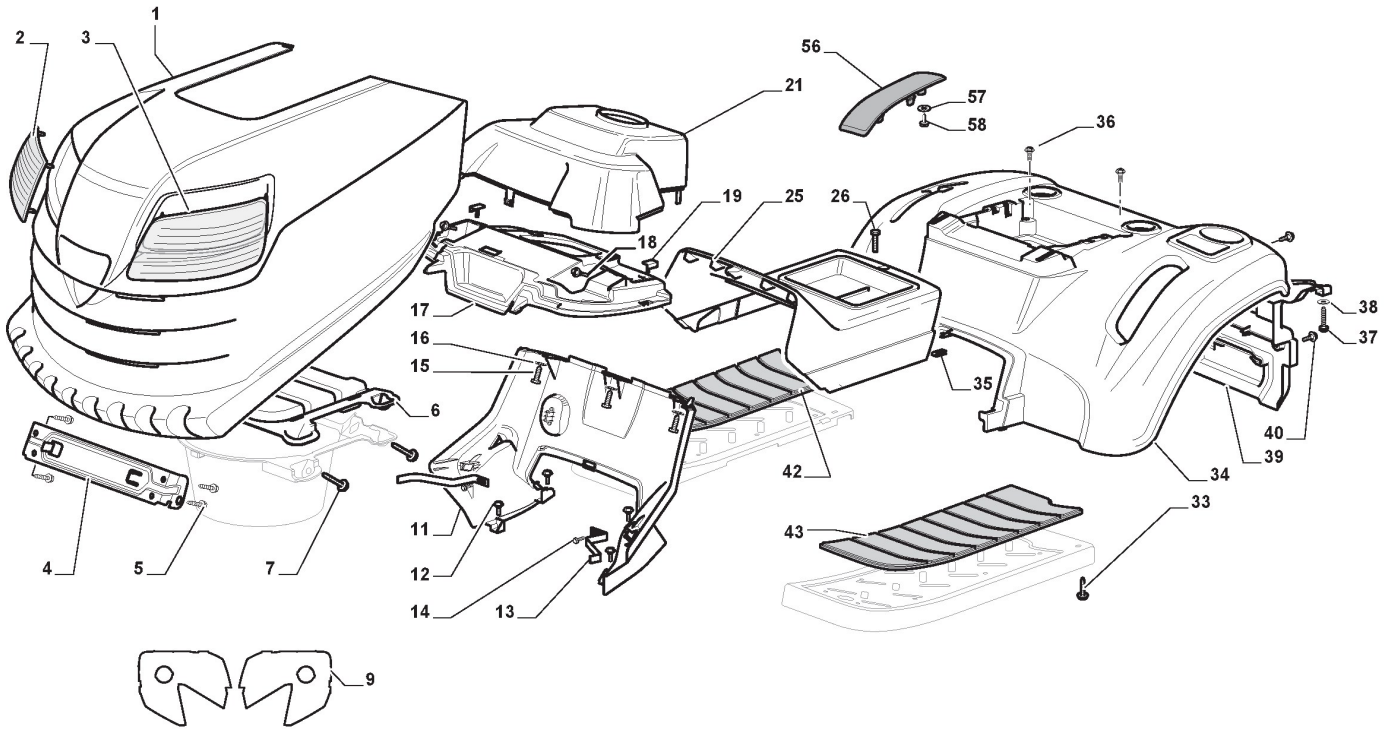

Body

Ref.nr.	Antal	Komponentkode	Beskrivelse	Noter	From	Op til
1	1	382076955/0	Engine Hood Yellow	From 01-September-2015 To 31-August-2016		
1	1	382076955/1	Engine Hood Yellow	From 01-September-2016 To 31-August-2017		
1	1	382076955/2	Engine Hood Yellow	From 01-September-2017		
2	1	325410887/0	Right Grill			
3	1	325410888/0	Left Grill			
4	1	325785317/0	Engine Hood Support			
5	4	112735403/0	Screw			
6	1	325263302/0	Air Intake Grill	To 31-August-2010		
6	1	325263302/1	Air Intake Grill	From 01-September-2010		
7	4	112728692/0	Screw			
9	1	114363452/0	Light Reflected Label			
11	1	325785298/0	Dashboard Support			
12	4	125943010/0	Screw			
13	2	325270325/0	Guide			
14	2	112735120/0	Screw	From 01-September-2018		
14	2	112735124/0	Screw	From 01-September-2013 To 31-August-2018		
14	1	112735599/0	Screw	To 31-August-2013		
15	3	112735406/0	Screw			
16	3	112523040/0	Washer			
17	1	325120202/1	Dashboard	To 31-August-2011		
17	1	325120209/0	Dashboard	From 01-September-2011 To 31-August-2014		
17	1	325120259/0	Dashboard	From 01-September-2014 To 31-August-2015		
17	1	325120259/1	Dashboard	From 01-September-2015 To 31-August-2017		
17	1	325120259/2	Dashboard	From 01-September-2017		
18	2	125943010/0	Screw			
19	2	325260003/0	Grommet			
21	1	325120203/0	Cover			
25	1	325110396/1	Central Cover, Yellow	To 31-August-2017		
25	1	325110396/2	Cover, Yellow	From 01-September-2017		
26	1	125943010/0	Screw			
33	4	112735406/0	Screw			
34	1	325110399/0	Yellow Wheels Cover	To 31-August-2017		
34	1	325110399/1	Yellow Wheels Cover	From 01-September-2017		
35	1	112437506/0	Plate			
36	2	125943010/0	Screw			
37	2	112735406/0	Screw			
38	2	112523040/0	Washer			
39	1	325547208/1	Plate	To 31-August-2013		
39	1	325547208/2	Plate	From 01-September-2013		
40	2	125943010/0	Screw			
42	1	325110384/0	Right Footboard Cover	AS OPTIONAL - Not present on all Assortment		
43	1	325110385/0	Left Footboard Cover	AS OPTIONAL - Not present on all assortment		
56	1	325207190/0	Cover	Not needed for Gear Model		
57	4	112523050/0	Washer