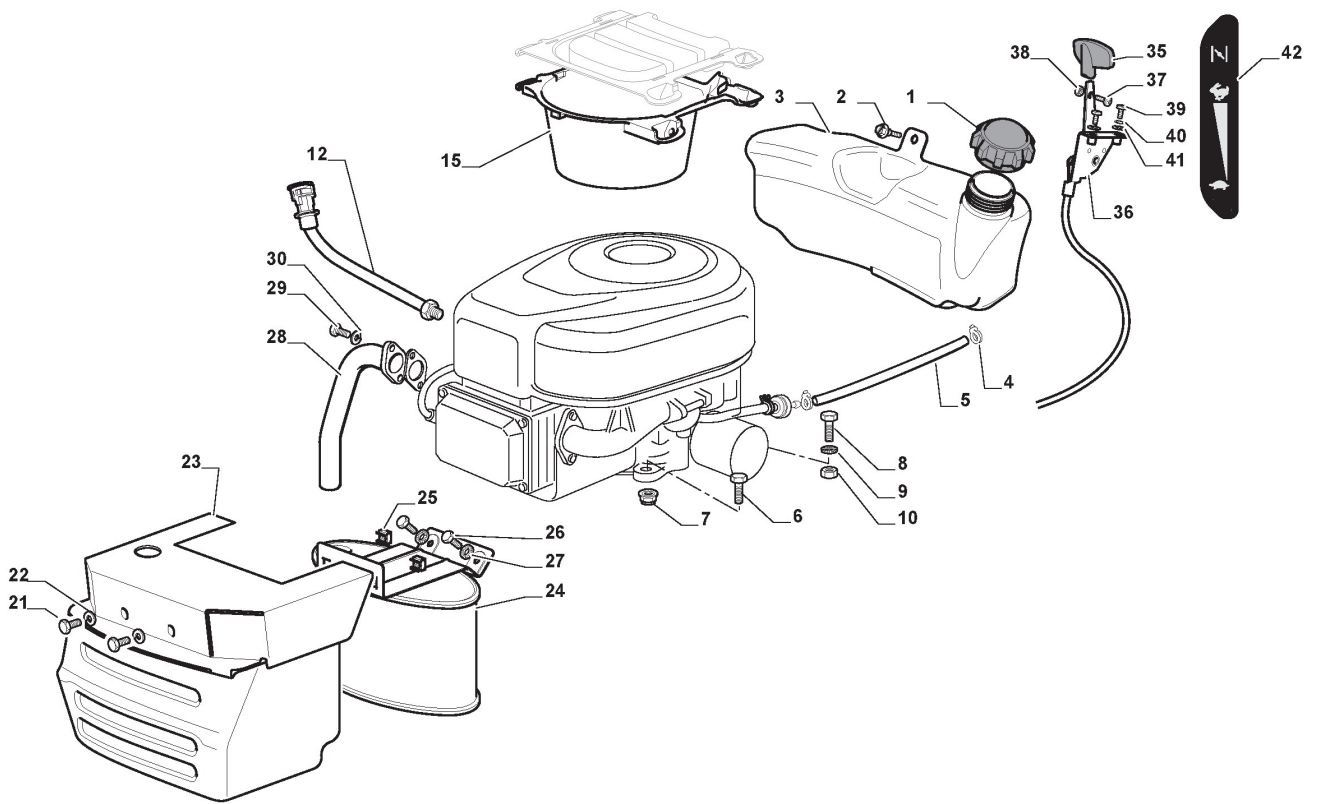

Engine - B&S

Ref.nr.	Antal	Komponentkode	Beskrivelse	Noter	From	Op til
1	1	125795001/1	Cap			
2	4	125943010/0	Screw			
3	1	325735126/0	Fuel Tank			
4	2	118375051/1	Fair Led			
5	1	325869057/0	Connecting Tube			
6	3	112691100/0	Screw			
7	3	112154210/0	Nut			
8	1	112691115/0	Screw			
9	1	112540260/0	Washer			
10	1	112154210/0	Nut			
12	1	125598050/0	Oil Discharge Extension			
13	1	118401001/1	Oil Seal			
14	1	118737849/0	Plug			
15	1	325108044/0	Conveyor	To 31-August-2010		
15	1	325108044/1	Conveyor	From 01-September-2010		
21	2	112792611/0	Screw			
22	2	112540260/0	Washer			
23	1	382598047/0	Muffler Protection			
24	1	182750010/0	Muffler			
25	2	112360425/0	Nut			
26	2	112792611/0	Screw			
27	2	112540260/0	Washer			
28	1	118738206/0	Exhaust Discharge Tube			
29	2	112737450/0	Screw			
30	2	112540260/0	Washer			
35	1	325394531/0	Knob			
36	1	182000200/1	Throttle Cable			
37	1	112726389/0	Screw			
38	1	112290800/0	Nut			
39	2	112726389/0	Screw			
40	2	112540020/0	Washer			
41	2	112521310/0	Washer			
42	1	114363697/0	Label