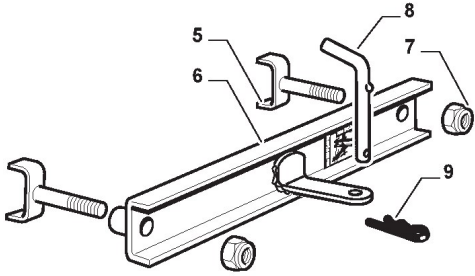

Optionals On Request

Ref.nr.	Antal	Komponentkode	Beskrivelse	Noter	From	Op til
1	1	382869038/0	Muffler Protection			
2	4	125943008/0	Screw			
5	2	382650211/0	Stiffening			
6	1	382033111/0	Rod			
7	2	112155000/0	Nut			
8	1	125510021/1	Hitch Pin			
9	1	124487999/0	Spring Pin			
10	2	112815205/0	Screw			
11	1	325140101/0	Deflector	To 31-August-2014		
11	1	325140107/0	Deflector	From 01-September-2014		
12	1	125510111/0	Pin	To 31-August-2014		
12	2	325785473/0	Pin	From 01-September-2014		
13	1	125580040/0	Stake	From 01-September-2015		
13	1	125580041/0	Stake	To 31-August-2015		
14	1	112437507/0	Rapid Fixing Plate	To 31-August-2015		
14	1	118737221/0	Plate	From 01-September-2015		
15	2	112154510/0	Nut			
16	1	112604899/0	Crown Fastener