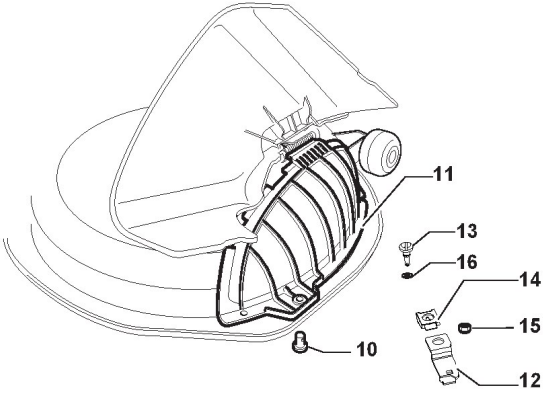

Optionals On Request

Ref.nr.	Antal	Komponentkode	Beskrivelse	Noter	From	Op til
1	1	382869038/0	Muffler Protection			
2	4	125943008/0	Screw			
5	2	382650211/0	Stiffening			
6	1	382033111/0	Rod			
7	2	112155000/0	Nut			
8	1	125510021/1	Hitch Pin			
9	1	124487999/0	Spring Pin			
10	2	112815205/0	Screw			
11	1	325140101/0	Deflector	To 31-August-2014		
11	1	325140107/0	Deflector	From 01-September-2014		
12	1	125510111/0	Pin	To 31-August-2014		
12	2	325785473/0	Pin	From 01-September-2014		
13	1	125580040/0	Stake	From 01-September-2015		
13	1	125580041/0	Stake	To 31-August-2015		
14	1	112437507/0	Rapid Fixing Plate	To 31-August-2015		
14	1	118737221/0	Plate	From 01-September-2015		
15	2	112154510/0	Nut			
16	1	112604899/0	Crown Fastener