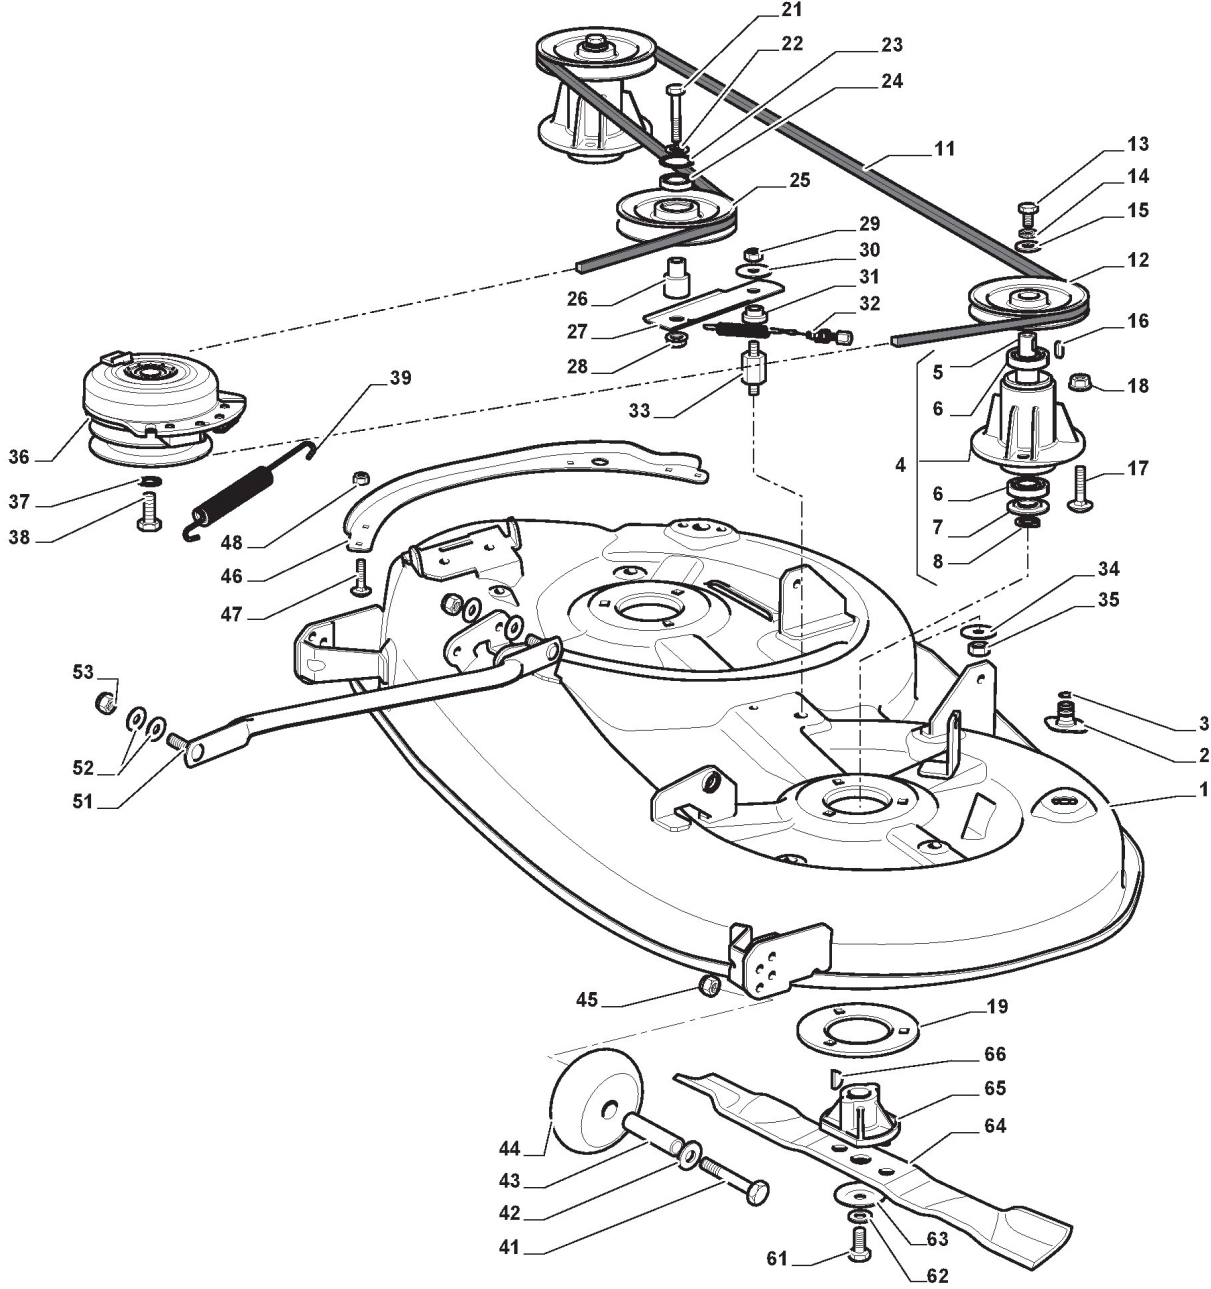

Cutting Plate with Electromagnetic Clutch

Cutting Plate with Electromagnetic Clutch

Ref.nr.	Antal	Komponentkode	Beskrivelse	Noter	From	Op til
1	1	382565069/0	Cutting Plate Black	To 31-August-2014		
1	1	382565069/2	Cutting Plate Black	From 01-September-2014		
2	2	325033086/0	Water Hose Connection			
3	2	119035000/0	Or Ring			
4	2	382207204/0	Flange Assy	To 31-August-2015		
4	2	382207204/1	Flange Assy	From 01-September-2015		
5	2	125020804/0	Shaft			
6	4	119216040/0	Bearing	From 01-September-2014 To 31-August-2018		
6	4	119216047/0	Bearing	To 31-August-2014		
7	2	325160501/0	Dust Cover Disc			
8	2	112609260/0	Seeger			
11	1	135061506/0	Belt			
12	2	125601571/0	Pulley			
13	2	112793102/0	Screw			
14	2	112540260/0	Washer			
15	2	125670007/0	Washer			
16	2	112139480/0	Feather			
17	6	112818700/0	Screw			
18	6	112154210/0	Nut			
19	2	325160505/0	Disc			
21	1	112691800/0	Screw			
22	1	112524010/0	Washer			
23	1	112610800/0	Seeger			
24	1	119216041/0	Bearing	From 01-September-2014 To 31-August-2018		
24	1	119216048/0	Bearing	To 31-August-2014		
25	1	125601586/0	Pulley			
26	1	125160056/0	Spacer			
27	1	325318255/0	Lever			
28	1	112293201/0	Nut			
29	1	112155020/0	Nut			
30	1	125670022/0	Washer			
31	1	125040635/0	Bushing			
32	1	382004619/0	Wire			
33	1	125160057/0	Spacer	To 31-August-2014		
33	1	125160057/1	Spacer	From 01-September-2014		
34	1	112523080/0	Washer			
35	1	112156602/0	Nut			
36	1	118399062/0	Electromagnetic Clutch			
37	1	112543000/0	Washer			
38	1	112737320/0	Screw			
39	1	122430216/0	Tension Spring	To 31-August-2010		
39	1	122430216/1	Spring	From 01-September-2010 To 31-August-2011		
39	1	125430277/0	Spring	From 01-September-2011		
41	2	112692050/0	Screw			
42	2	112523060/0	Washer			
43	2	125510072/0	Pin			
44	2	182700001/0	Levelling Small Wheel