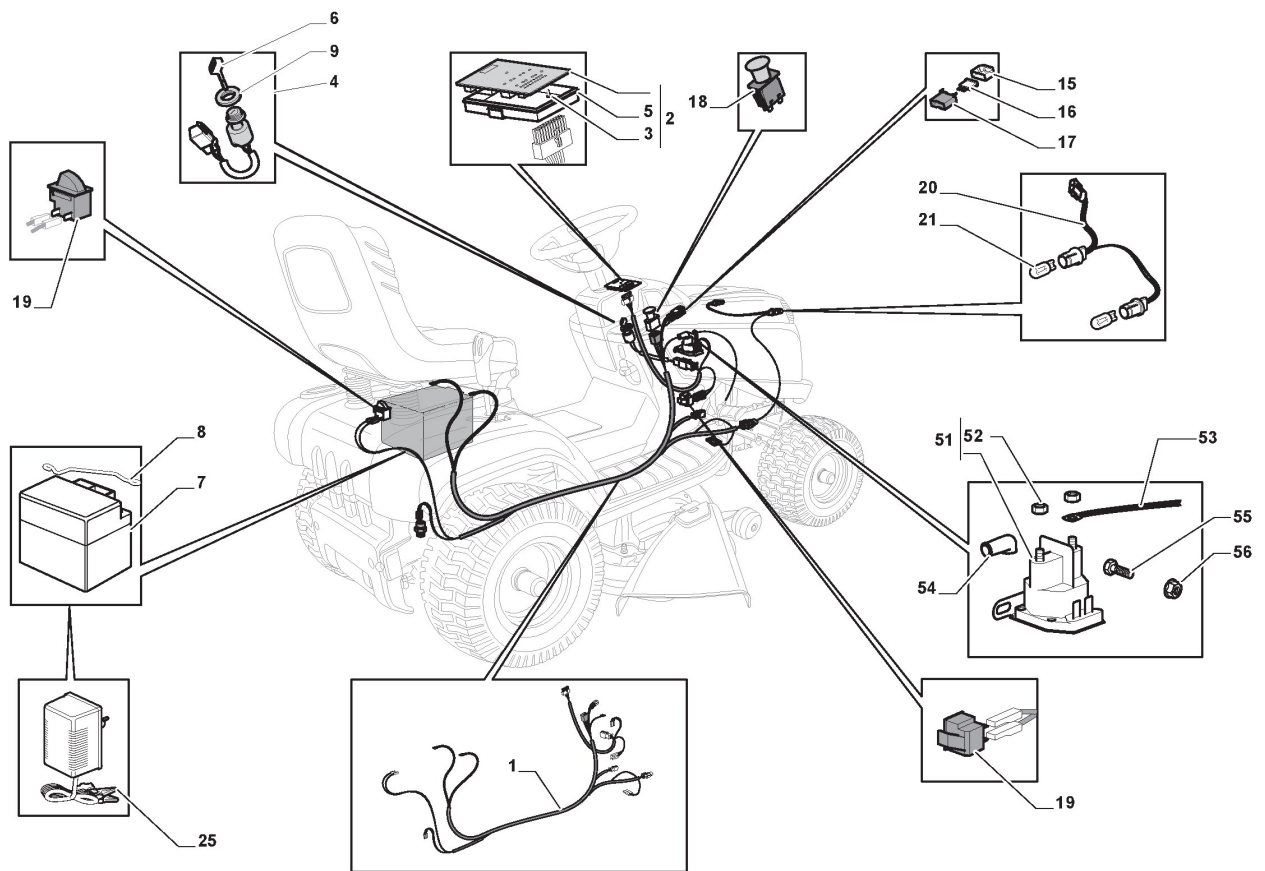

Electrical Parts

Ref.nr.	Antal	Komponentkode	Beskrivelse	Noter	From	Op til
1	1	182040157/0	Cables Ass.Y	To 31-August-2014;(Specific for Models with Honda engine)		
1	1	182040158/0	Cables Ass.Y	To 31-August-2014;(for Hydro Models)		
1	1	182040196/0	Cables Ass.Y	From 01-September-2014;(for Hydro Models)		
1	1	182040197/0	Cables Ass.Y	From 01-September-2014;(Specific for Models with Honda engine)		
2	1	382722429/0	Electronic Card	To 31-August-2014		
2	1	382722443/0	Electronic Card	From 01-September-2014 To 31-August-2015		
2	1	382722443/1	Electronic Card	From 01-September-2015		
3	1	112735101/0	Screw			
4	1	118450075/0	Starting Switch	To 31-August-2014		
4	1	118450075/1	Starting Switch	From 01-September-2014		
5	1	325600080/0	Card Protection	To 31-August-2015		
5	1	325600080/1	Card Protection	From 01-September-2015		
6	1	118210023/0	Starting Key			
7	1	118120002/1	Battery			
8	1	125430265/1	Spring			
9	1	118400863/0	Screwed Ring			
15	2	133215000/0	Cover			
16	1	133340036/0	Fuse 25 A			
16	1	133340040/0	Fuse 10 A			
17	2	133500007/0	Fuse Carrier			
18	1	118450074/0	Clutch Switch			
19	2	119410613/0	Microswitch			
21	2	118459100/0	Lamp For Lights			
25	1	182180090/0	Battery Charger 12V 1A - CE Plugg	CE plugg		
51	1	118736112/0	Solenoid			
52	2	112361005/0	Nut			
53	1	125065002/0	Cable			
54	1	118564864/1	Protection			
55	1	112790781/0	Screw			
56	2	112154510/0	Nut