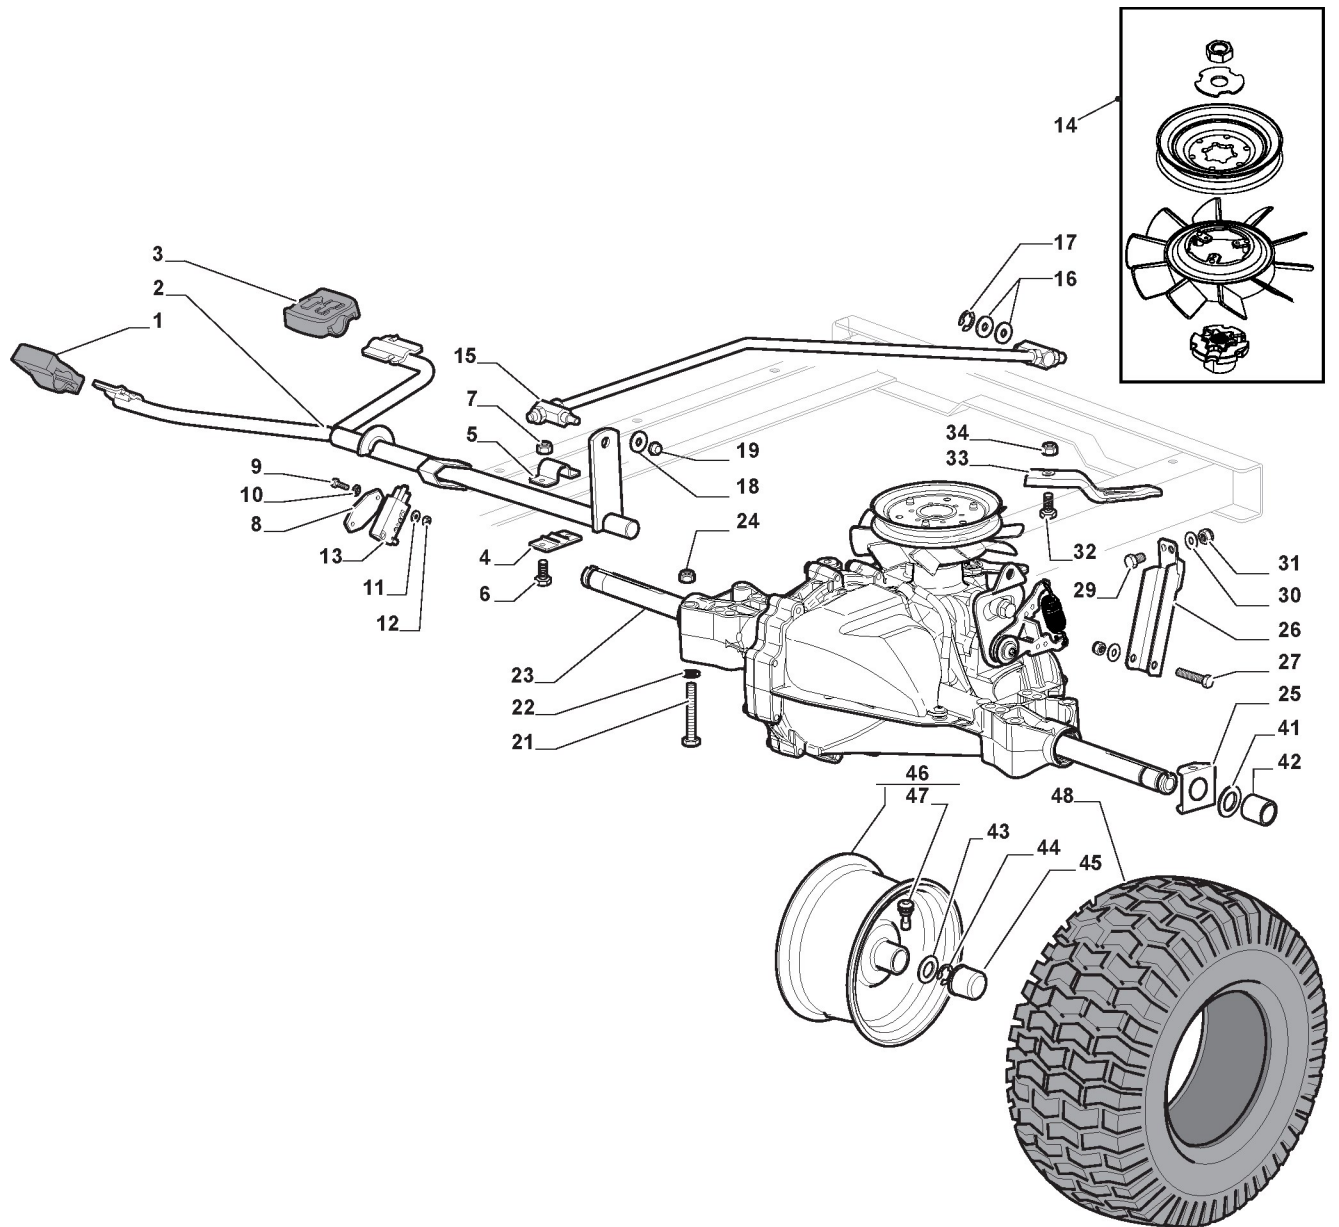

Transmission

Ref.nr.	Antal	Komponentkode	Beskrivelse	Noter	From	Op til
1	1	325110274/0	Clamp Cover Front			
2	1	382000574/0	Gear Control Axle			
3	1	325110331/0	Clamp Cover Rear			
4	2	325785350/0	Support			
5	2	325547231/0	Plate			
6	4	112791213/1	Screw			
7	4	112154510/0	Nut			
8	1	327546019/0	Neutral Switch Fixing Plate			
9	2	112735602/0	Screw			
10	2	112540020/0	Washer			
11	2	112581100/0	Grower			
12	2	112290791/0	Nut			
13	1	119410609/0	Microswitch			
14	1	118802723/0	Fan Kit			
15	1	382000573/0	Rod	To 31-August-2011		
15	1	382000573/1	Rod	From 01-September-2011		
16	2	325670011/0	Antifriction Washer			
17	1	112000955/0	Benzing Ring			
18	1	112523040/0	Washer			
19	1	112154510/0	Nut			
21	4	112691600/0	Screw			
22	4	112521350/0	Washer			
23	1	118400919/0	Rear Axle (Hydro-Gear T2-Aded-2X3C-1Pa1)	To 31-August-2010		
23	1	118400919/1	Rear Axle (Hydro-Gear T2-Adbf-2X3C-1Px1)	From 01-September-2010 To 31-August-2011		
23	1	118400919/2	Rear Axle (Hydro-Gear T2-Adbf-2X3C-17X1)	From 01-September-2011		
24	4	112155000/0	Nut			
25	2	325670026/0	Washer			
26	1	325785349/0	Support	To 31-August-2011		
26	1	325785349/1	Support	From 01-September-2011		
27	1	112691700/0	Screw			
29	1	112792611/0	Screw			
30	2	112523060/0	Washer			
31	2	112155000/0	Nut			
32	1	112791213/1	Screw			
33	1	325318251/0	Lever			
34	1	112154510/0	Nut			
41	2	125670005/1	Washer			
42	2	125160055/0	Spacer	To 31-August-2013		
42	2	125160058/0	Spacer	From 01-September-2013		
43	6	125670005/1	Washer			
44	2	112001010/0	Benzing Ring			
45	2	322110233/0	Hub Cover	Standard Black Cover		
46	2	382000597/0	Rimm			
47	2	125950000/0	Valve			
48	2	125590015/0	Tyre			
48	2	125590022/0	Tyre