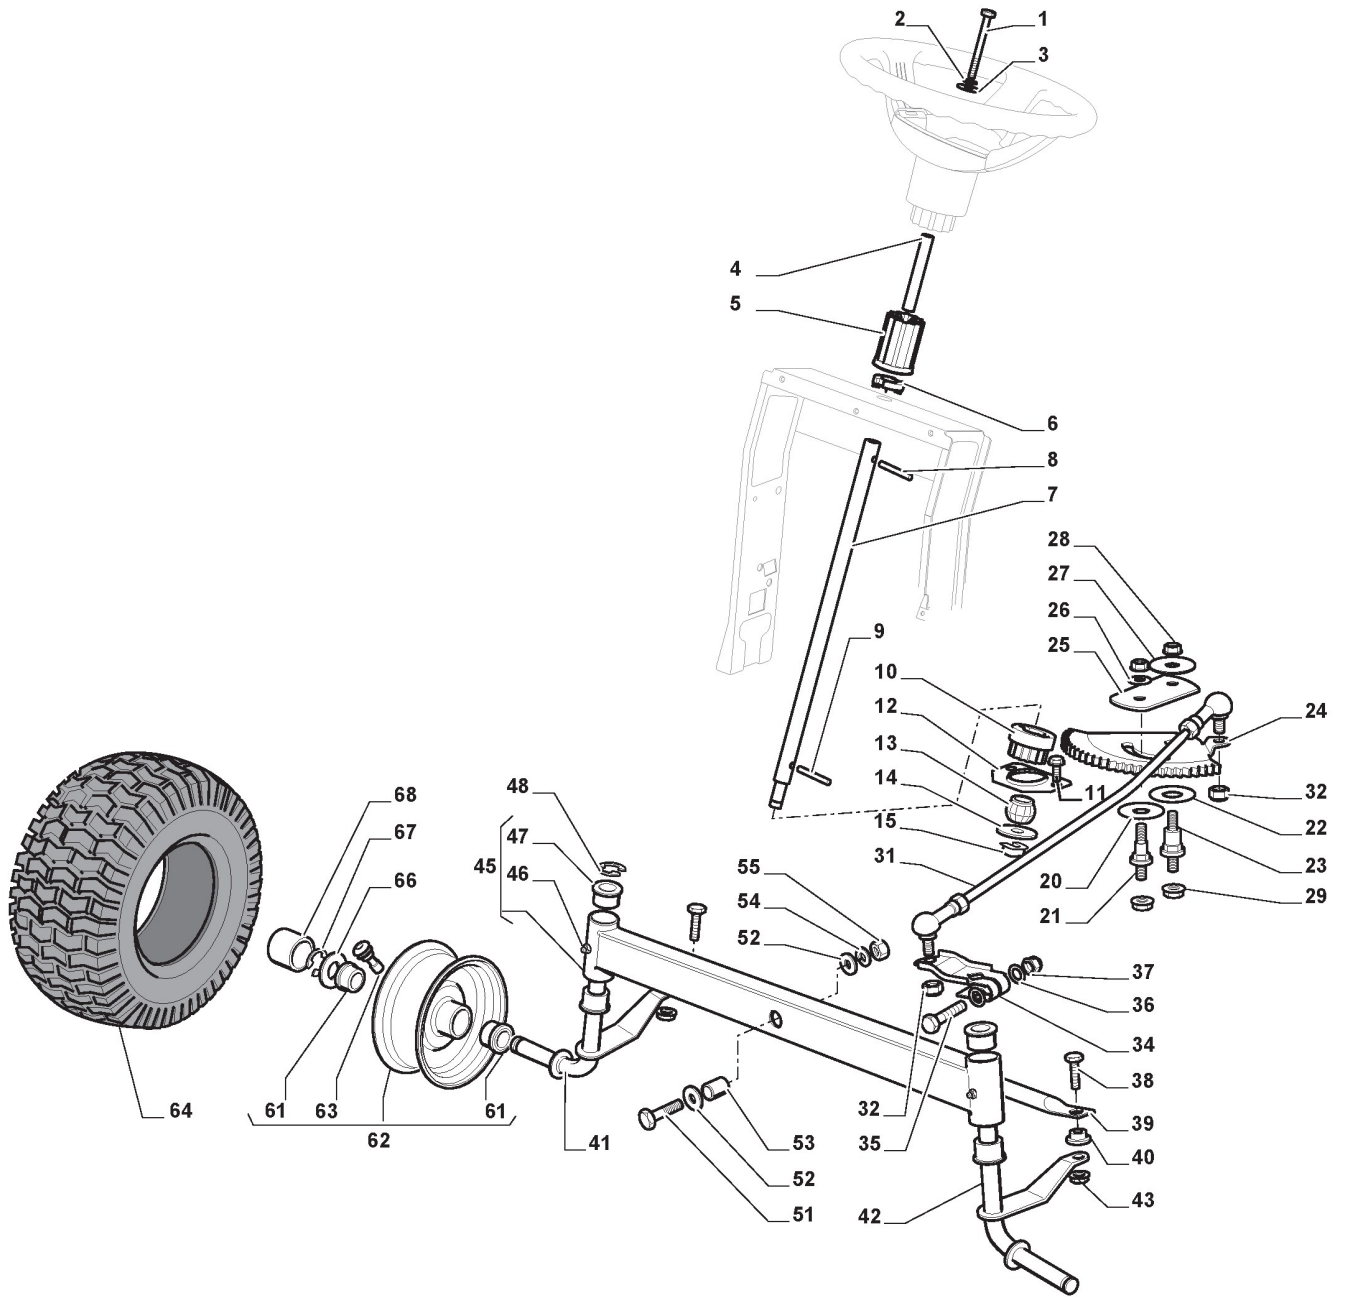

Steering

Ref.nr.	Antal	Komponentkode	Beskrivelse	Noter	From	Op til
62	2	182000598/0	Rimm			
63	2	125950000/0	Valve			
64	2	125590014/0	Tyre			
64	2	125590018/0	Tyre			
64	2	125590020/0	Tyre			
64	2	127590066/0	Tyre			
66	2	125670005/1	Washer			
67	2	112001010/0	Benzing Ring			
68	2	322110233/0	Hub Cover