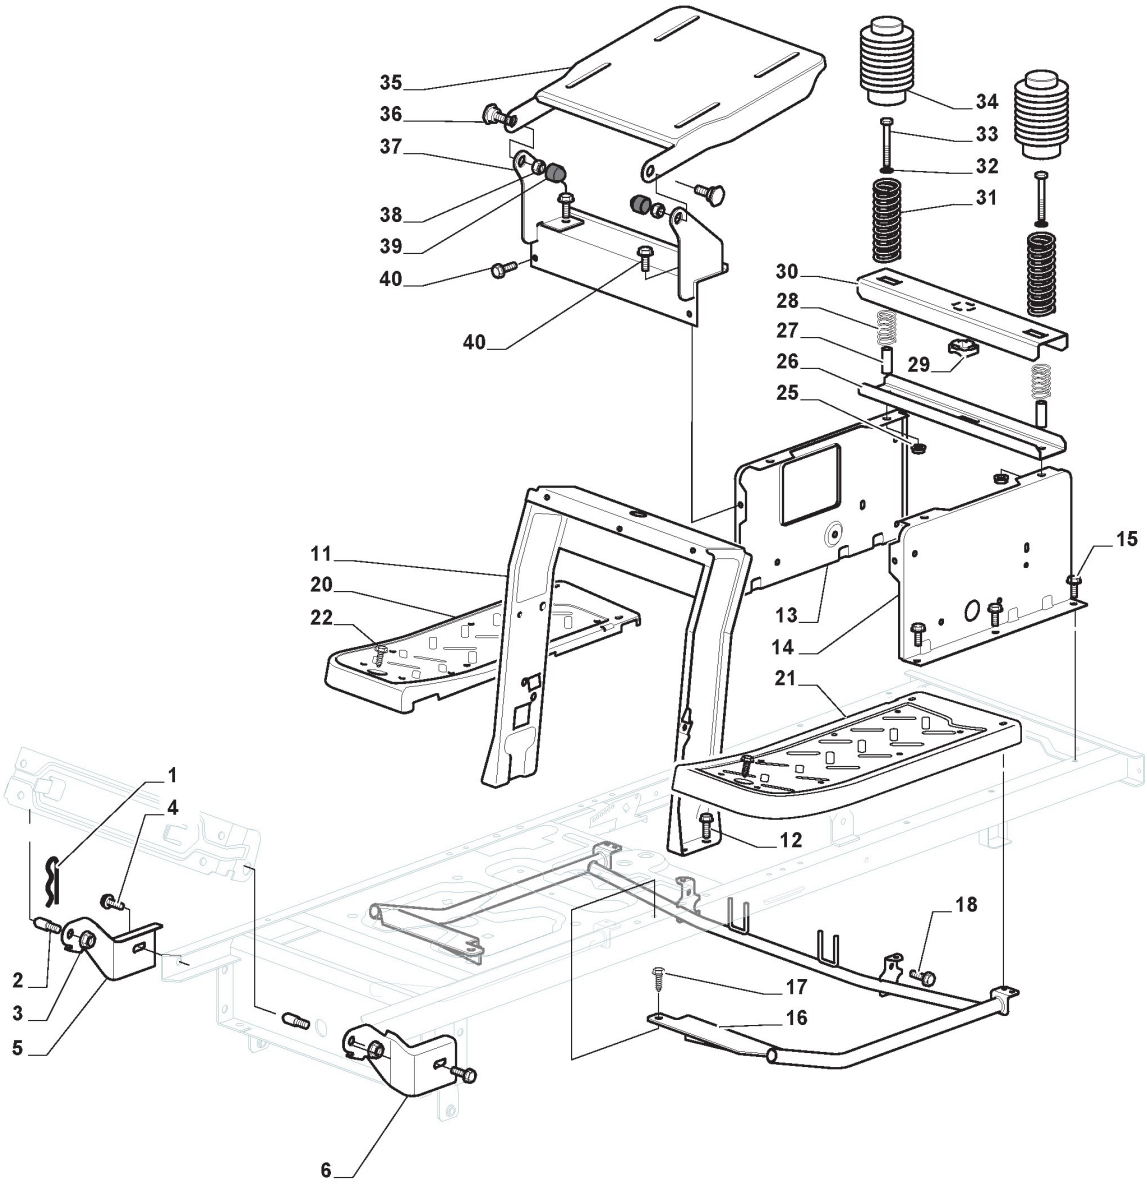

Chassis

Ref.nr.	Antal	Komponentkode	Beskrivelse	Noter	From	Op til
1	1	124487998/0	Cotter Pin			
2	2	125510079/0	Pin			
3	2	112154210/0	Nut			
4	2	112735599/0	Screw			
5	1	325547225/0	Right Plate			
6	1	325547227/0	Left Plate			
11	1	382785169/1	Steering Column Support			
12	4	125943009/0	Screw			
13	1	325785331/0	Right Seat Support	To 31-August-2011		
13	1	325785331/1	Right Seat Support	From 01-September-2011		
14	1	325785333/0	Left Seat Support	To 31-August-2011		
14	1	325785333/1	Left Seat Support	From 01-September-2011		
15	6	125943009/0	Screw			
16	1	382785179/0	Footboard Support			
17	2	125943009/0	Screw			
18	2	125943009/0	Screw			
20	1	325500041/1	Right Footboard			
21	1	325500043/1	Left Footboard			
22	2	112735599/0	Screw			
25	2	112293201/0	Nut			
26	1	325820109/0	Seat Support	To 31-August-2011		
26	1	325820109/1	Seat Support	From 01-September-2011		
27	2	125160048/0	Spacer			
28	2	125430263/0	Spring			
29	1	325060038/0	Cam			
30	1	325820105/0	Support	To 31-August-2011		
30	1	325820105/1	Support	From 01-September-2011		
31	2	125430264/0	Spring			
32	2	112521350/0	Washer			
33	2	112691400/0	Screw			
34	2	325122002/0	Hood			
35	1	382547061/0	Plate			
36	2	122524970/2	Fulcrum Pin			
37	1	382820151/0	Seat Support			
38	2	112155010/0	Nut			
39	2	118203854/0	Cap			
40	4	125943009/0	Screw