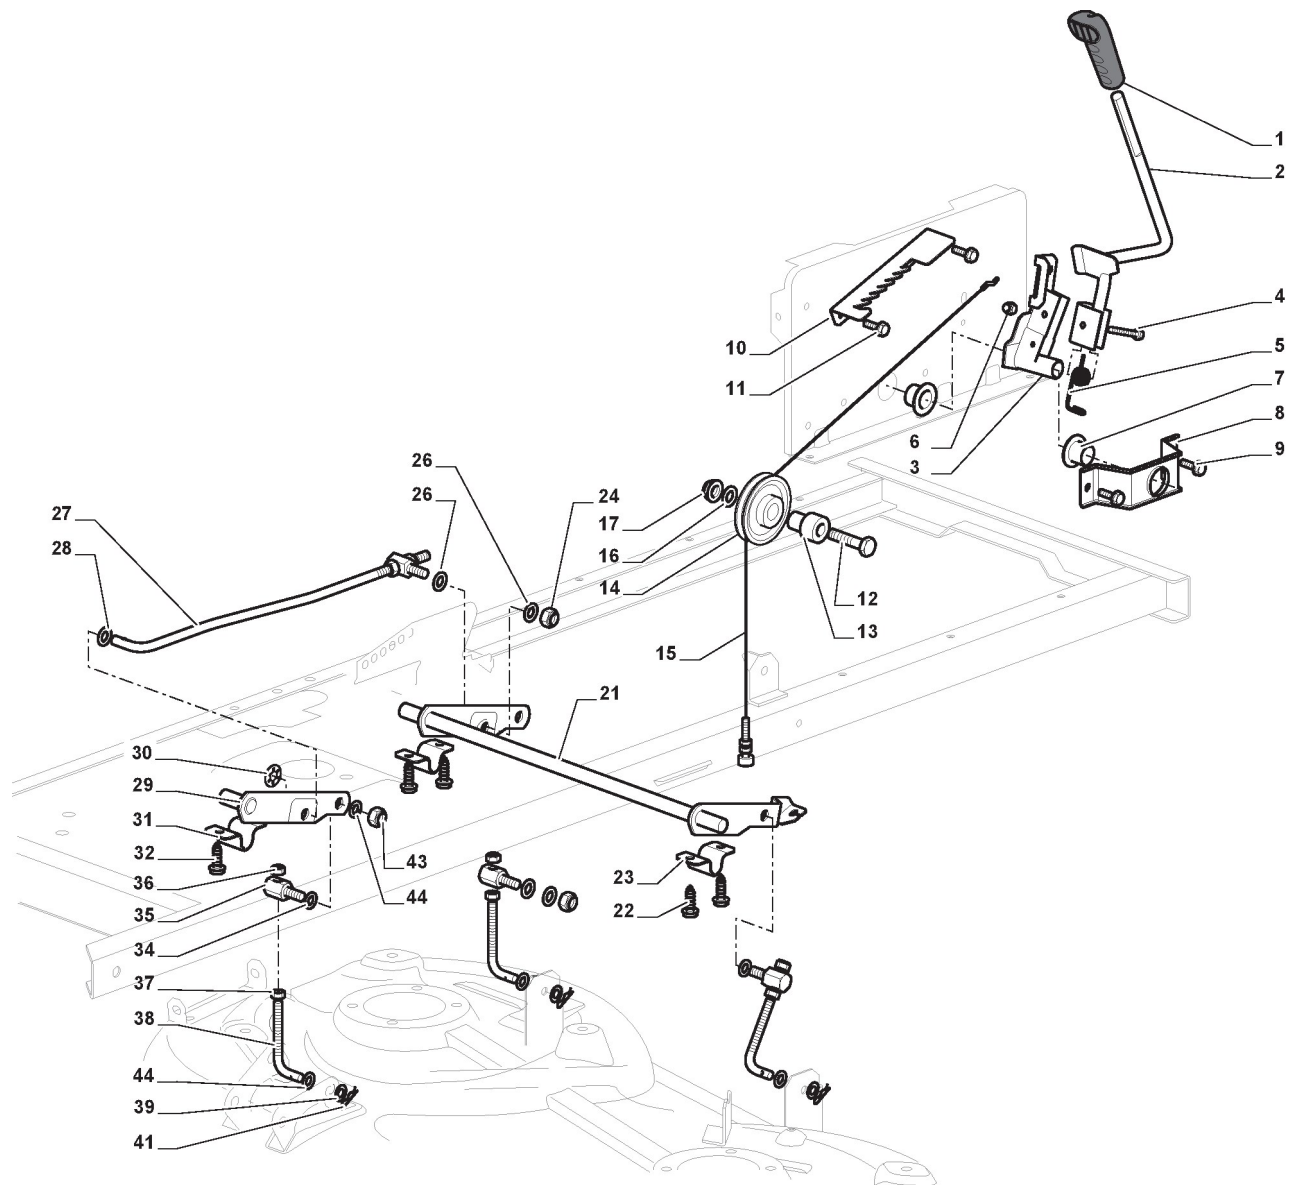

Cutting Plate Lifting

Ref.nr.	Antal	Komponentkode	Beskrivelse	Noter	From	Op til
1	1	325394533/0	Knob			
2	1	382318229/0	Lever			
3	1	382318231/0	Axle			
4	1	112674700/0	Screw			
5	1	125430261/0	Spring			
6	1	112154510/0	Nut			
7	2	325038006/0	Bushing			
8	1	325785297/0	Support			
9	2	125943009/0	Screw			
10	1	325735515/0	Steering Sector			
11	2	125943009/0	Screw			
12	1	112793701/0	Screw			
13	1	125040636/0	Bushing			
14	1	125601579/0	Pulley			
15	1	382004620/0	Wire			
16	1	112523060/0	Washer			
17	1	112293201/0	Nut			
21	1	382318239/0	Axle			
22	4	112735599/0	Screw			
23	2	325547231/0	Plate			
24	1	112155000/0	Nut			
26	2	325670011/0	Antifriction Washer			
27	1	382000569/0	Connecting Rod	To 31-August-2011		
27	1	382000569/1	Connecting Rod	From 01-September-2011;for the replacement check Service Bulletin RO_043		
28	1	112521350/0	Washer			
29	1	382318237/0	Axle			
30	1	112604899/0	Crown Fastener			
31	1	325547231/0	Plate			
32	2	112735599/0	Screw			
34	3	325670008/1	Washer			
35	3	125510107/1	Pin			
36	3	112156602/0	Nut			
37	3	112295200/0	Nut			
38	3	125840012/0	Tie Rod			
39	3	112523060/0	Washer			
41	3	124487998/0	Cotter Pin			
43	3	112156602/0	Nut			
44	6	325670008/1	Washer