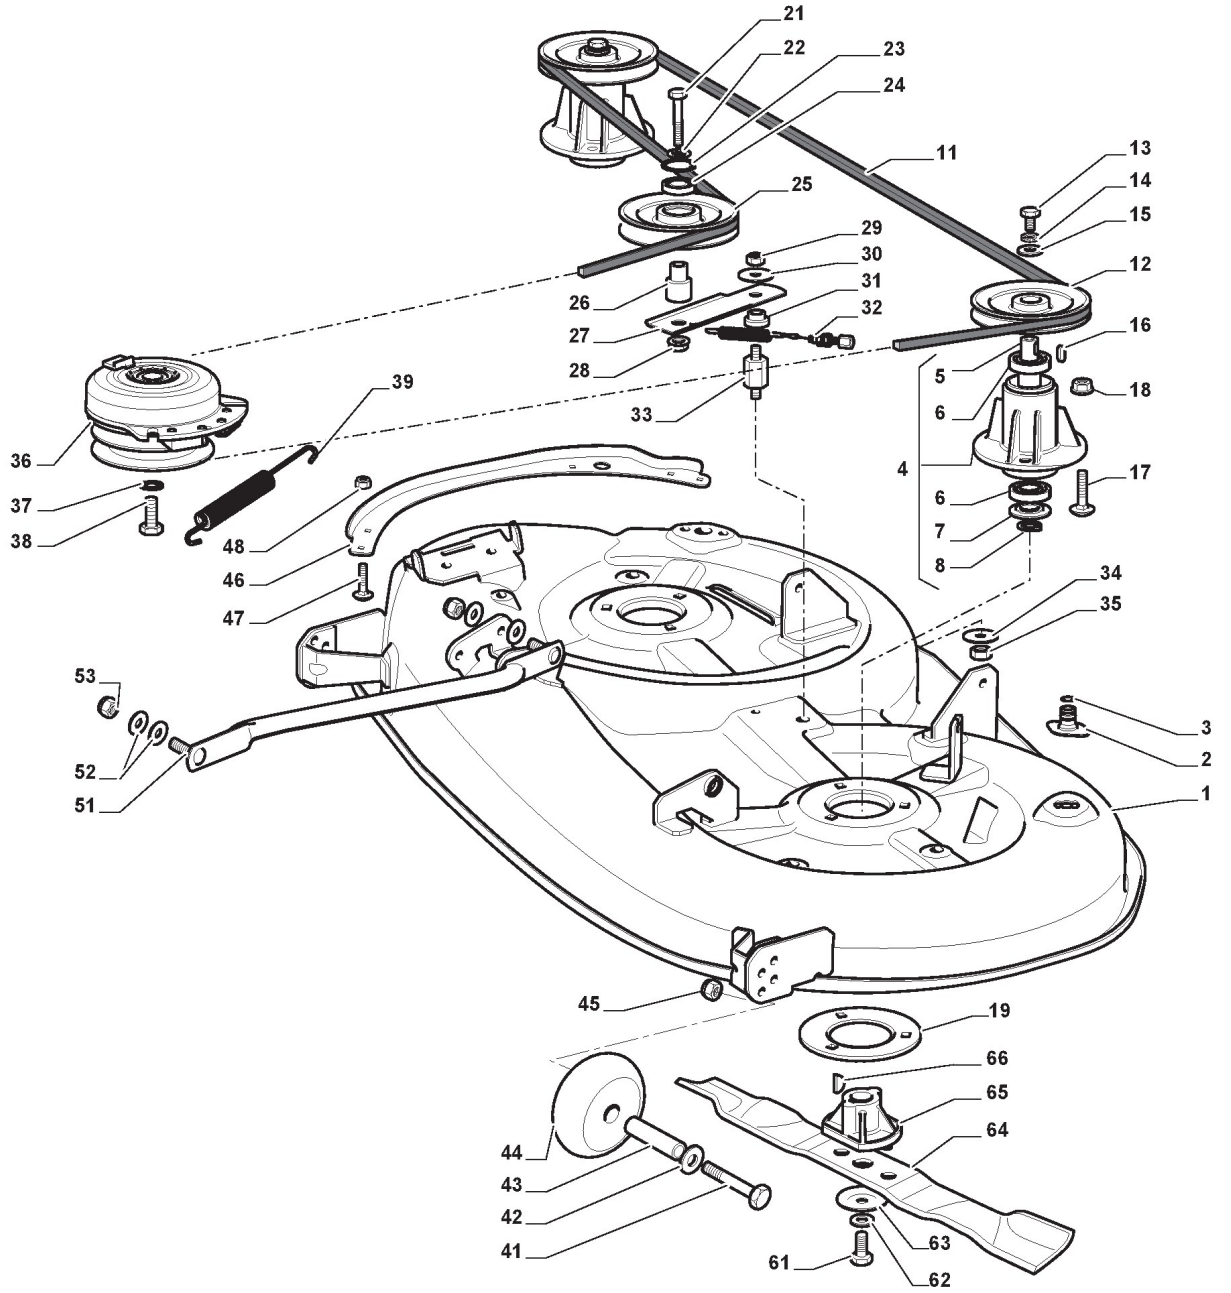

Cutting Plate with Electromagnetic Clutch

Cutting Plate with Electromagnetic Clutch

Ref.nr.	Antal	Komponentkode	Beskrivelse	Noter	From	Op til
45	2	112293201/0	Nut			
46	1	325547259/0	Stiffening			
47	5	112815200/0	Screw			
48	5	112154510/0	Nut			
51	2	382000565/0	Equalizer Rod			
52	8	325670008/1	Washer			
53	4	112156602/0	Nut			
61	2	112735694/0	Screw			
62	2	112523080/0	Washer			
63	2	122160400/0	Elastic Disc			
64	2	182004357/0	Right Blade Mulching			
65	2	125463200/0	Blade Hub			
66	2	112139100/0	Key