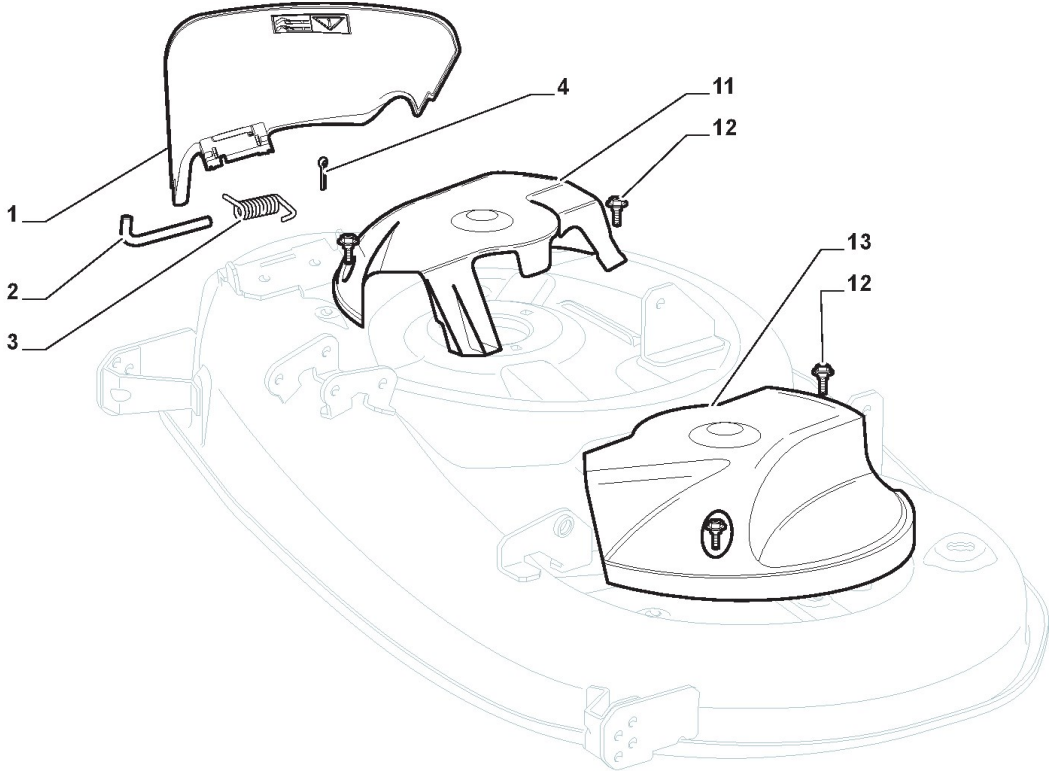

Guards

Ref.nr.	Antal	Komponentkode	Beskrivelse	Noter	From	Op til
1	1	325600087/0	Exit Protection	To 31-August-2013		
1	1	325600087/1	Exit Protection	From 01-September-2013		
2	1	125510073/0	Fulcrum Pin			
3	1	125430242/1	Spring			
4	1	112141418/0	Cotter Pin			
11	1	325600088/0	Right Belt Protection Carter			
12	4	125943006/0	Screw			
13	1	325600089/0	Left Belt Protection