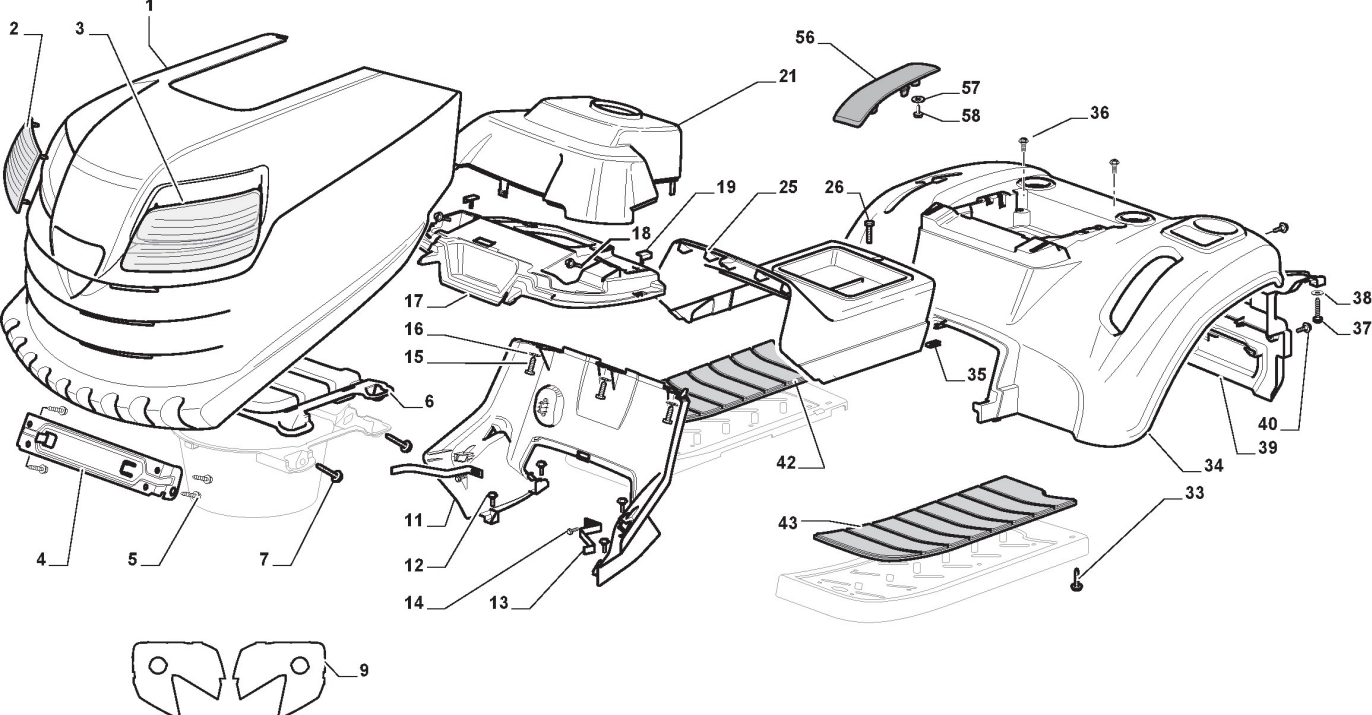

Body

Ref.nr.	Antal	Komponentkode	Beskrivelse	Noter	From	Op til
1	1	382076955/0	Engine Hood Yellow	From 01-September-2015 To 31-August-2016		
1	1	382076955/1	Engine Hood Yellow	From 01-September-2016 To 31-August-2017		
1	1	382076955/2	Engine Hood Yellow	From 01-September-2017		
2	1	325410887/0	Right Grill			
3	1	325410888/0	Left Grill			
4	1	325785317/0	Engine Hood Support			
5	4	112735403/0	Screw			
6	1	325263302/0	Air Intake Grill	To 31-August-2010		
6	1	325263302/1	Air Intake Grill	From 01-September-2010		
7	4	112728692/0	Screw			
9	1	114363452/0	Light Reflected Label			
11	1	325785298/0	Dashboard Support			
12	4	125943010/0	Screw			
13	2	325270325/0	Guide			
14	2	112735120/0	Screw	From 01-September-2018		
14	2	112735124/0	Screw	From 01-September-2013 To 31-August-2018		
14	1	112735599/0	Screw	To 31-August-2013		
15	3	112735406/0	Screw			
16	3	112523040/0	Washer			
17	1	325120202/1	Dashboard	To 31-August-2011		
17	1	325120209/0	Dashboard	From 01-September-2011 To 31-August-2014		
17	1	325120259/0	Dashboard	From 01-September-2014 To 31-August-2015		
17	1	325120259/1	Dashboard	From 01-September-2015 To 31-August-2017		
17	1	325120259/2	Dashboard	From 01-September-2017		
18	2	125943010/0	Screw			
19	2	325260003/0	Grommet			
21	1	325120203/0	Cover			
25	1	325110396/1	Central Cover, Yellow	To 31-August-2017		
25	1	325110396/2	Cover, Yellow	From 01-September-2017		
26	1	125943010/0	Screw			
33	4	112735406/0	Screw			
34	1	325110399/0	Yellow Wheels Cover	To 31-August-2017		
34	1	325110399/1	Yellow Wheels Cover	From 01-September-2017		
35	1	112437506/0	Plate			
36	2	125943010/0	Screw			
37	2	112735406/0	Screw			
38	2	112523040/0	Washer			
39	1	325547208/1	Plate	To 31-August-2013		
39	1	325547208/2	Plate	From 01-September-2013		
40	2	125943010/0	Screw			
42	1	325110384/0	Right Footboard Cover	AS OPTIONAL - Not present on all Assortment		
43	1	325110385/0	Left Footboard Cover	AS OPTIONAL - Not present on all assortment		
56	1	325207190/0	Cover	Not needed for Gear Model		
57	4	112523050/0	Washer