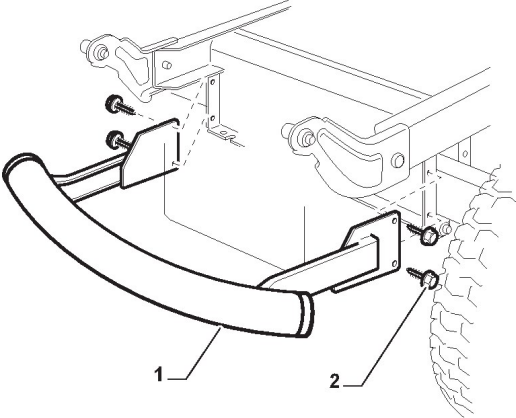

Optionals On Request

Ref.nr.	Antal	Komponentkode	Beskrivelse	Noter	From	Op til
1	1	382869038/0	Muffler Protection			
2	4	125943008/0	Screw			
5	2	382650211/0	Stiffening			
6	1	382033111/0	Rod			
7	2	112155000/0	Nut			
8	1	125510021/1	Hitch Pin			
9	1	124487999/0	Spring Pin			
10	2	112815205/0	Screw			
11	1	325140101/0	Deflector	To 31-August-2014		
11	1	325140107/0	Deflector	From 01-September-2014		
12	1	125510111/0	Pin	To 31-August-2014		
12	2	325785473/0	Pin	From 01-September-2014		
13	1	125580040/0	Stake	From 01-September-2015		
13	1	125580041/0	Stake	To 31-August-2015		
14	1	112437507/0	Rapid Fixing Plate	To 31-August-2015		
14	1	118737221/0	Plate	From 01-September-2015		
15	2	112154510/0	Nut			
16	1	112604899/0	Crown Fastener