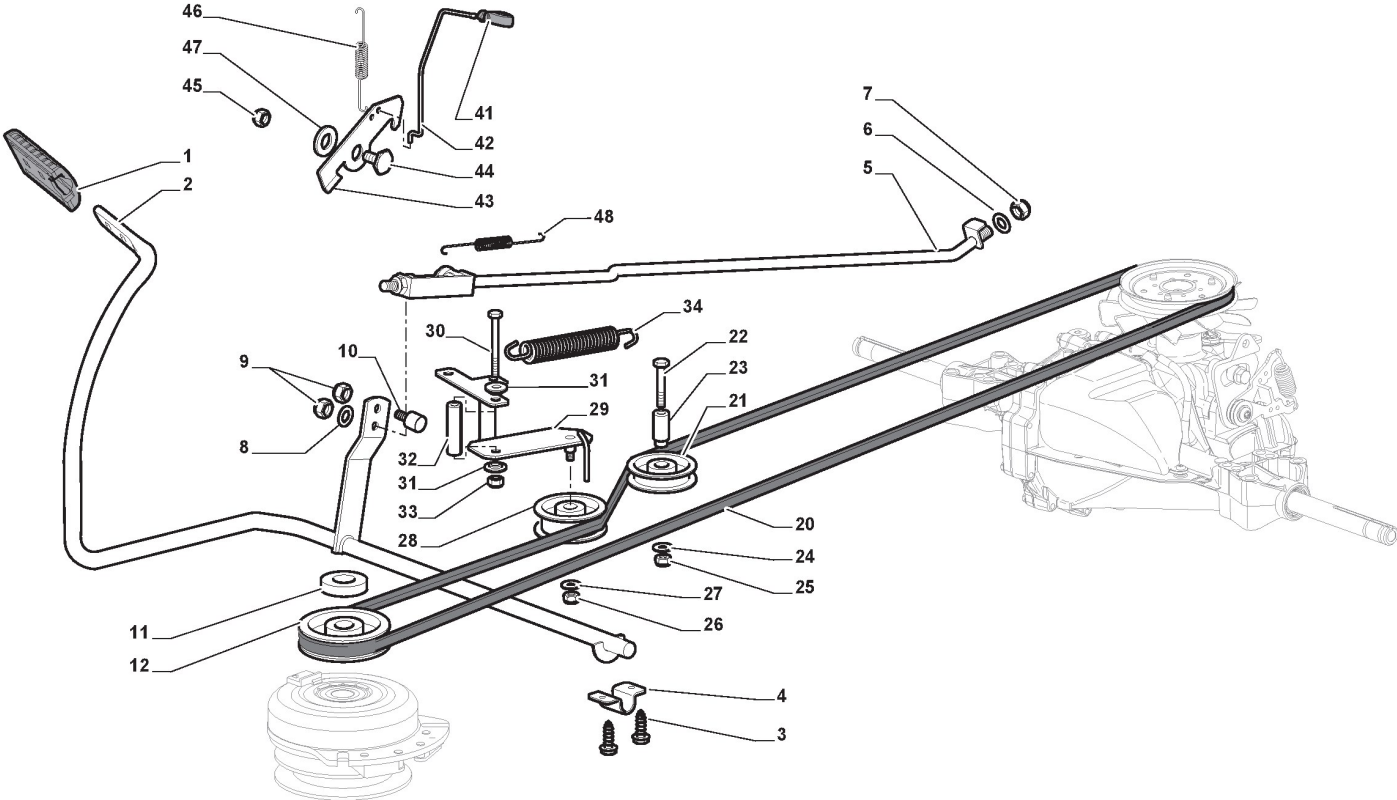

Brake And Gearbox Controls

Ref.nr.	Antal	Komponentkode	Beskrivelse	Noter	From	Op til
1	1	325110409/0	Clamp Cover			
2	1	382000641/0	Pedal	To 31-march-2019		
2	1	382000641/1	Pedal	From 01-April-2019		
3	4	112735599/0	Screw			
4	2	325547231/0	Plate			
5	1	382000576/0	Rod			
6	1	112521360/0	Washer			
7	1	112156602/0	Nut			
8	1	325670011/0	Antifriction Washer			
9	2	112155000/0	Nut			
10	1	125510116/0	Pin	To 31-August-2019		
10	1	125510166/0	Pin	From 01-September-2019		
11	1	125160021/0	Spacer	To 31-August-2014		
11	1	125160059/0	Spacer	From 01-September-2014		
12	1	125601577/0	Pulley			
20	1	135062003/0	Belt	To 31-August-2015		
20	1	135062003/1	Belt	From 01-September-2015		
21	1	125601555/0	Pulley	To 31-August-2013		
21	1	325601599/0	Pulley	From 01-September-2013		
22	1	112691400/0	Screw			
23	1	125160051/0	Spacer	To 31-August-2013		
23	1	125160083/0	Spacer	From 01-September-2013 To 31-August-2019		
23	1	125160107/0	Spacer	From 01-September-2019		
24	1	112523060/0	Washer			
25	1	112155000/0	Nut			
26	1	112155000/0	Nut			
27	1	112523060/0	Washer			
28	1	125601554/0	Pulley			
29	1	382318245/0	Lever			
30	1	112691600/0	Screw			
31	2	125038002/1	Bushing	To 31-August-2016		
31	2	125038021/0	Bushing	From 01-September-2016		
32	1	125160027/0	Spacer			
33	1	112155000/0	Nut			
34	1	125430262/0	Spring			
41	1	125394509/1	Knob	From 01-September-2013		
41	1	325394534/0	Knob	To 31-August-2013		
42	1	125033083/0	Rod	To 31-August-2013		
42	1	125033113/0	Rod	From 01-September-2013		
43	1	325253011/0	Hook	To 31-August-2013		
43	1	325253011/1	Hook	From 01-September-2011		
44	1	122524970/2	Fulcrum Pin	To 31-August-2014		
44	1	122524970/3	Pin	From 01-September-2014		
45	1	112155000/0	Nut			
46	1	125430213/0	Spring			
47	1	112523060/0	Washer			
48	1	125430269/1	Spring