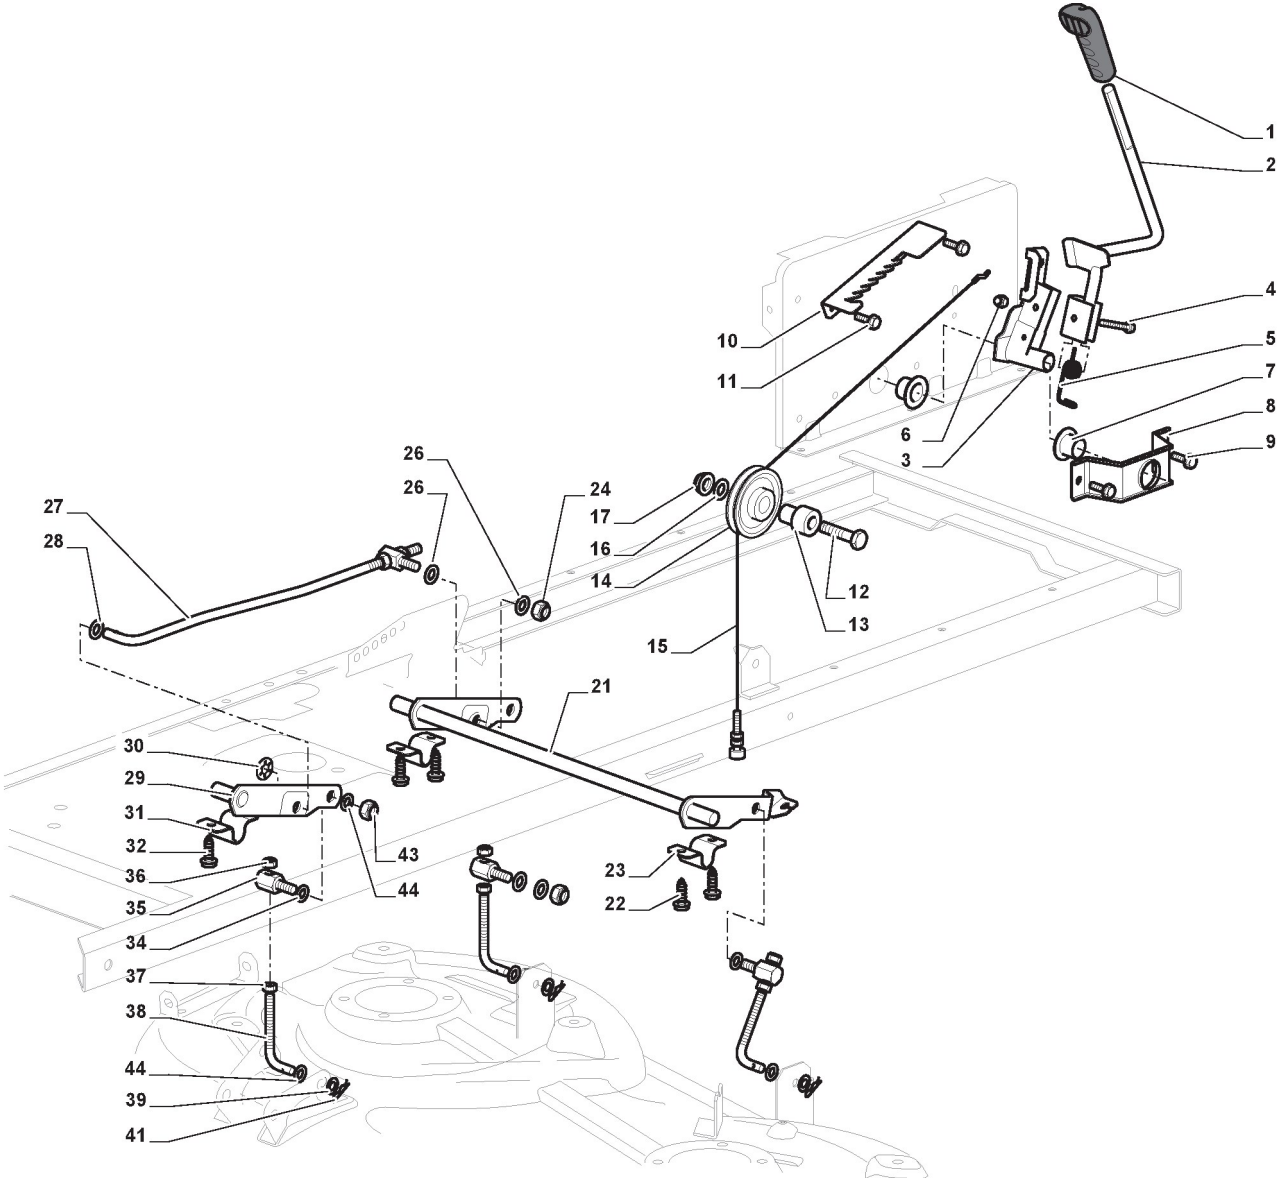

Illustration Cutting Plate Lifting

Reference	Qty	Item number	Description	Notes	From	Up to
1	1	325394533/0	Knob			
2	1	382318229/0	Lever			
3	1	382318231/0	Axle			
4	1	112674700/0	Screw			
5	1	125430261/0	Spring			
6	1	112154510/0	Nut			
7	2	325038006/0	Bushing			
8	1	325785297/0	Support			
9	2	125943009/0	Screw			
10	1	325735515/0	Steering Sector			
11	2	125943009/0	Screw			
12	1	112793701/0	Screw			
13	1	125040636/0	Bushing			
14	1	125601579/0	Pulley			
15	1	382004620/0	Wire			
16	1	112523060/0	Washer			
17	1	112293201/0	Nut			
21	1	382318239/0	Axle			
22	4	112735599/0	Screw			
23	2	325547231/0	Plate			
24	1	112155000/0	Nut			
26	2	325670011/0	Antifriction Washer			
27	1	382000569/0	Connecting Rod	To 31-august-2011		
27	1	382000569/1	Connecting Rod	From 01-september-2011		
28	1	112521350/0	Washer			
29	1	382318237/0	Axle			
30	1	112604899/0	Crown Fastener			
31	1	325547231/0	Plate			
32	2	112735599/0	Screw			
34	3	325670008/1	Washer			
35	3	125510107/1	Pin			
36	3	112156602/0	Nut			
37	3	112295200/0	Nut			
38	3	125840012/0	Tie Rod			
39	3	112523060/0	Washer			
41	3	124487998/0	Cotter Pin			
43	3	112156602/0	Nut			
44	6	325670008/1	Washer			