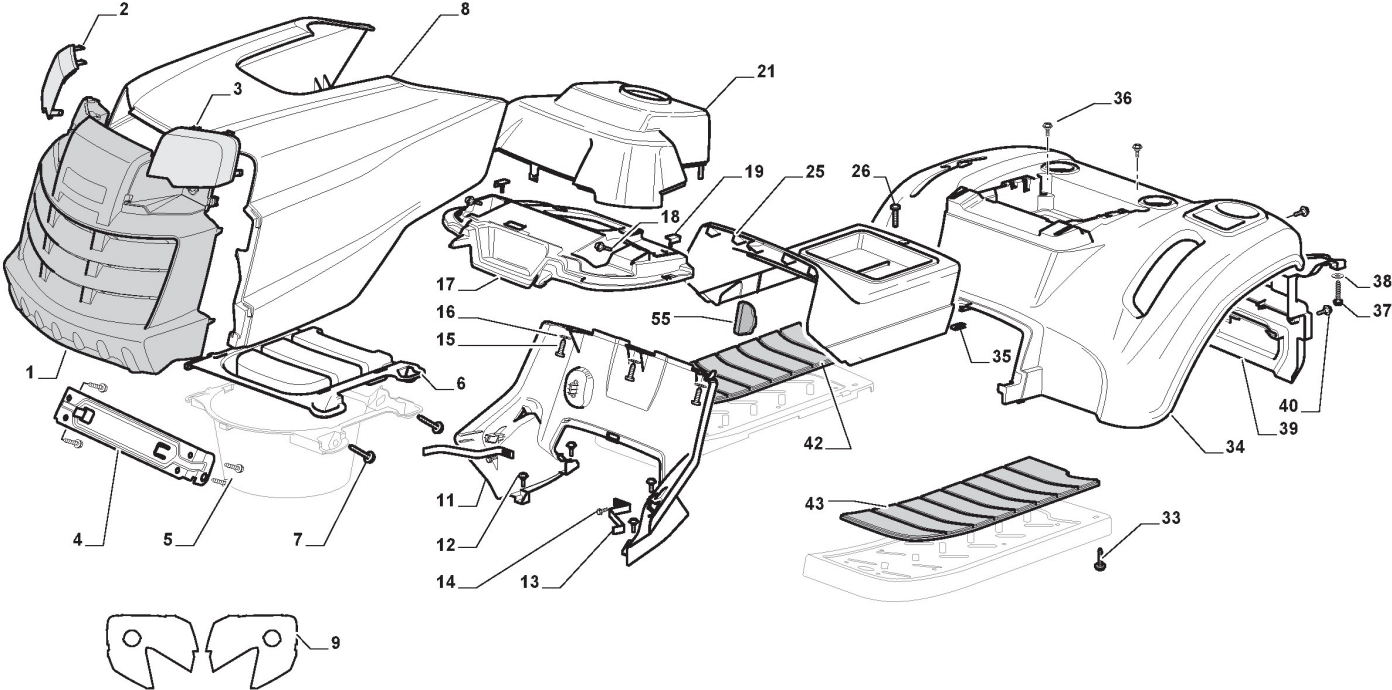

Reference	Qty	Item number	Description	Notes	From	Up to
1	1	124487998/0	Cotter Pin			
2	2	125510079/0	Pin			
3	2	112154210/0	Nut			
4	2	112735599/0	Screw			
5	1	325547225/0	Right Plate			
6	1	325547227/0	Left Plate			
11	1	382785169/1	Steering Column Support			
12	4	125943009/0	Screw			
13	1	325785331/0	Right Seat Support	To 31-august-2011		
13	1	325785331/1	Right Seat Support	From 01-september-2011		
14	1	325785333/0	Left Seat Support	To 31-august-2011		
14	1	325785333/1	Left Seat Support	From 01-september-2011		
15	6	125943009/0	Screw			
16	1	382785179/0	Footboard Support			
17	2	125943009/0	Screw			
18	2	125943009/0	Screw			
20	1	325500041/1	Right Footboard			
21	1	325500043/1	Left Footboard			
22	2	112735599/0	Screw			
25	2	112293201/0	Nut			
26	1	325820109/0	Seat Support	To 31-august-2011		
26	1	325820109/1	Seat Support	From 01-september-2011		
27	2	125160048/0	Spacer			
28	2	125430263/0	Spring			
29	1	325060038/0	Cam			
30	1	325820105/0	Support	To 31-august-2011		
30	1	325820105/1	Support	From 01-september-2011		
31	2	125430264/0	Spring			
32	2	112521350/0	Washer			
33	2	112691400/0	Screw			
34	2	325122002/0	Hood			
35	1	382547061/0	Plate			
36	2	122524970/2	Fulcrum Pin			
37	1	382820151/0	Seat Support			
38	2	112155010/0	Nut			
39	2	118203854/0	Cap			
40	4	125943009/0	Screw			