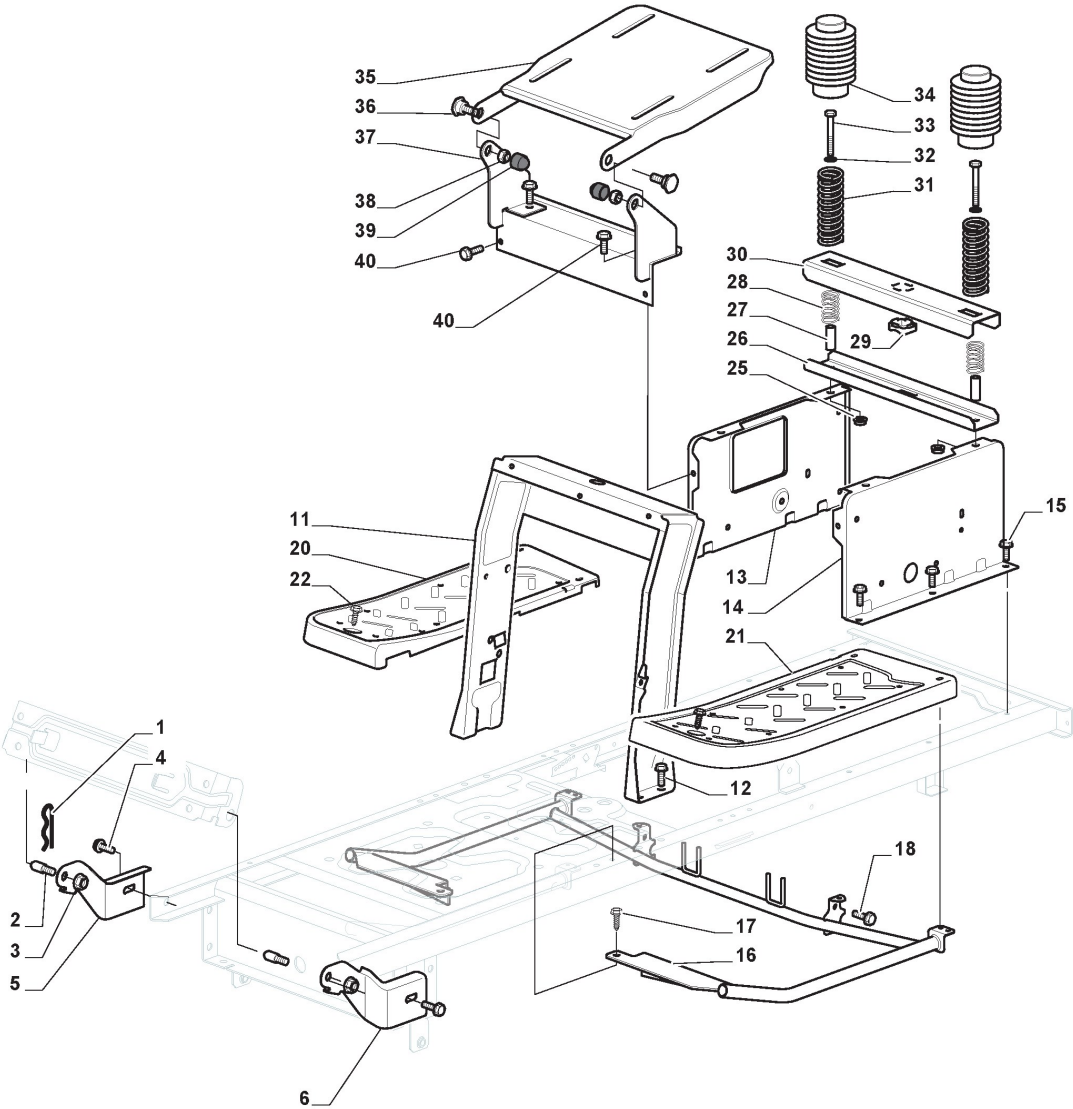

Illustration Chassis

Reference	Qty	Item number	Description	Notes	From	Up to
1	1	124487998/0	Cotter Pin			
2	2	125510079/0	Pin			
3	2	112154210/0	Nut			
4	2	112735599/0	Screw			
5	1	325547225/0	Right Plate			
6	1	325547227/0	Left Plate			
11	1	382785169/1	Steering Column Support			
12	4	125943009/0	Screw			
13	1	325785331/0	Right Seat Support	To 31-august-2011		
13	1	325785331/1	Right Seat Support	From 01-september-2011		
14	1	325785333/0	Left Seat Support	To 31-august-2011		
14	1	325785333/1	Left Seat Support	From 01-september-2011		
15	6	125943009/0	Screw			
16	1	382785179/0	Footboard Support			
17	2	125943009/0	Screw			
18	2	125943009/0	Screw			
20	1	325500041/1	Right Footboard			
21	1	325500043/1	Left Footboard			
22	2	112735599/0	Screw			
25	2	112293201/0	Nut			
26	1	325820109/0	Seat Support	To 31-august-2011		
26	1	325820109/1	Seat Support	From 01-september-2011		
27	2	125160048/0	Spacer			
28	2	125430263/0	Spring			
29	1	325060038/0	Cam			
30	1	325820105/0	Support	To 31-august-2011		
30	1	325820105/1	Support	From 01-september-2011		
31	2	125430264/0	Spring			
32	2	112521350/0	Washer			
33	2	112691400/0	Screw			
34	2	325122002/0	Hood			
35	1	382547061/0	Plate			
36	2	122524970/2	Fulcrum Pin			
37	1	382820151/0	Seat Support			
38	2	112155010/0	Nut			
39	2	118203854/0	Cap			
40	4	125943009/0	Screw