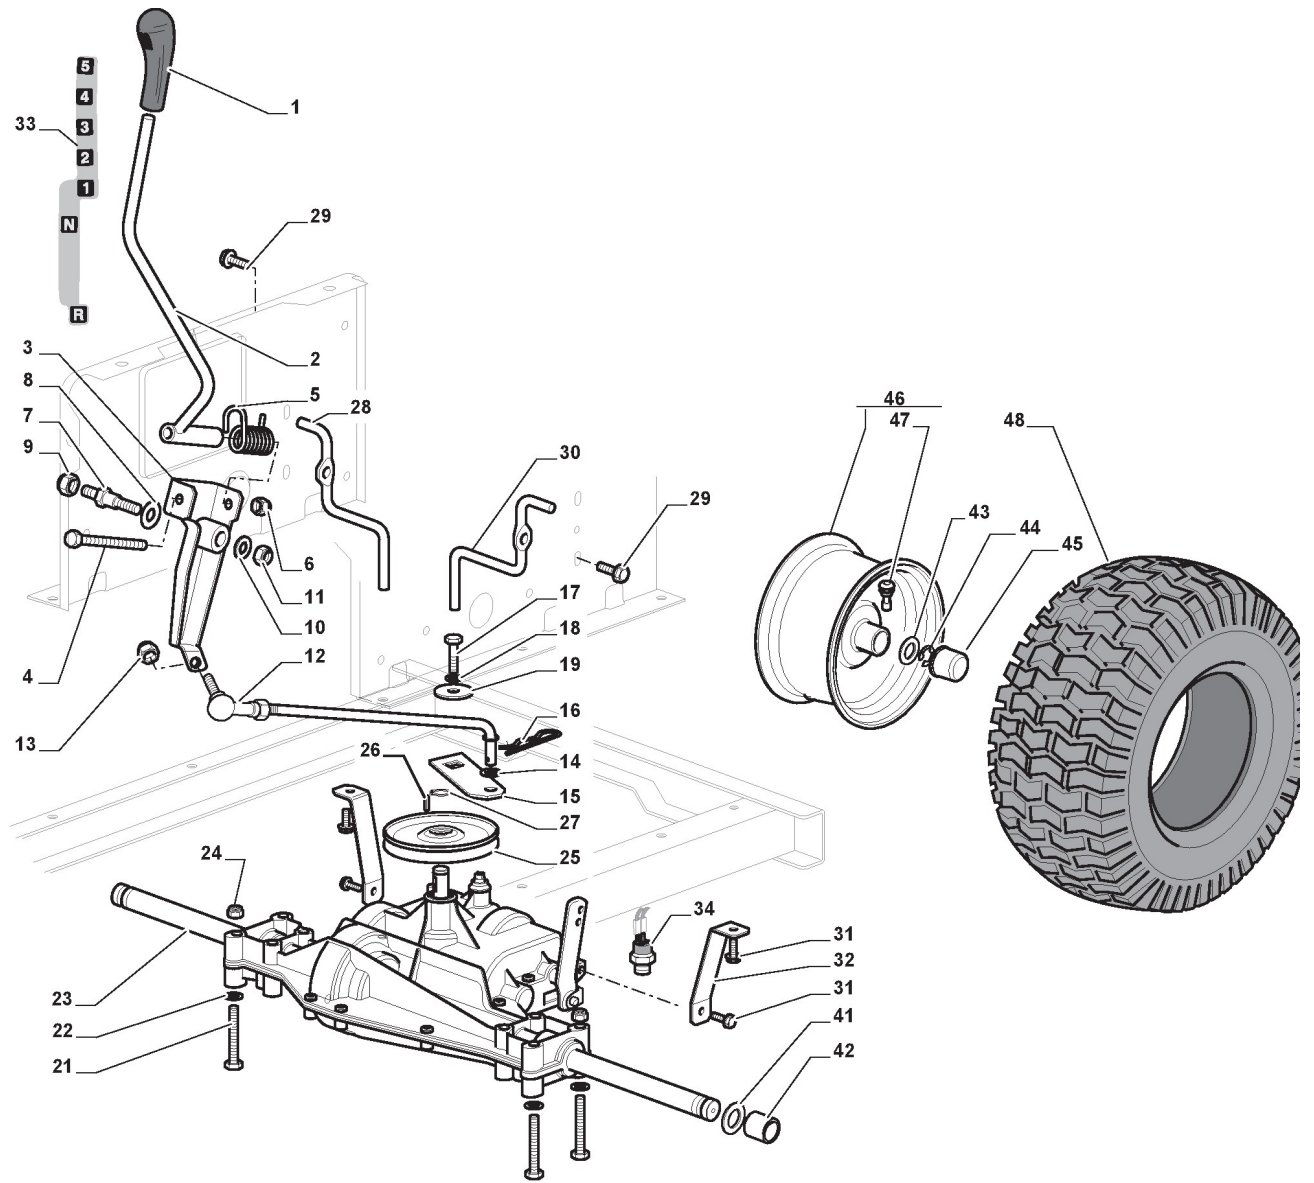

Illustration Brake And Gearbox Controls

Reference	Qty	Item number	Description	Notes	From	Up to
1	1	325110391/0	Clamp Cover			
2	1	382500033/0	Pedal			
3	4	112735599/0	Screw			
4	2	325547231/0	Plate			
5	1	382000568/0	Rod			
6	1	112521350/0	Washer			
7	1	112436050/0	Plate			
8	1	325670011/0	Antifriction Washer			
9	1	112155000/0	Nut			
11	1	125160021/0	Spacer			
12	1	125601567/0	Pulley			
13	2	112524010/0	Washer			
14	2	125580030/0	Belt Guide Peg			
15	2	112360425/0	Nut			
20	1	135062013/0	Belt			
21	1	125601555/0	Pulley			
22	1	112691400/0	Screw			
23	1	125160051/0	Spacer			
24	1	112523060/0	Washer			
25	1	112155000/0	Nut			
26	1	112155000/0	Nut			
27	1	112523060/0	Washer			
28	1	125601554/0	Pulley			
29	1	382318235/0	Lever			
30	1	112691600/0	Screw			
31	2	125038002/1	Bushing			
32	1	125160027/0	Spacer			
33	1	112155000/0	Nut			
34	1	125430262/0	Spring			
35	1	382820016/0	Tie Rod			
36	1	112293201/0	Nut			
37	1	112521350/0	Washer	To 31-august-2013		
38	1	112604899/0	Crown Fastener			
41	1	325394534/0	Knob			
42	1	125033083/0	Rod			
43	1	325253011/0	Hook	To 31-august-2011		
43	1	325253011/1	Hook	From 01-september-2011		
44	1	122524970/2	Fulcrum Pin			
45	1	112155000/0	Nut			
46	1	125430213/0	Spring			
47	1	112523060/0	Washer			