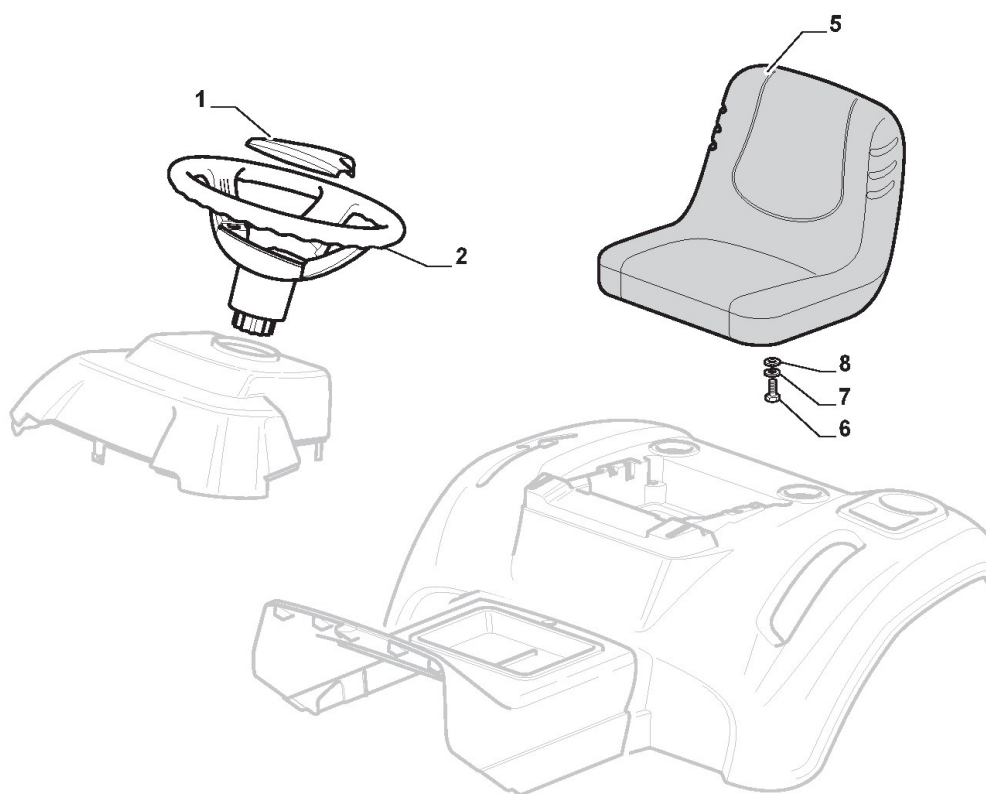

Illustration Optionals On Request

Reference	Qty	Item number	Description	Notes	From	Up to
1	1	382869038/0	Muffler Protection			
2	4	125943008/0	Screw			
5	2	382650211/0	Stiffening			
6	1	382033111/0	Rod			
7	2	112155000/0	Nut			
8	1	125510021/1	Hitch Pin			
9	1	124487999/0	Spring Pin			
10	2	112815205/0	Screw			
11	1	325140101/0	Deflector	To 31-august-2014		
11	1	325140107/0	Deflector	From 01-september-2014		
12	1	125510111/0	Pin	To 31-august-2014		
12	2	325785473/0	Pin	From 01-september-2014		
13	1	125580040/0	Stake	From 01-september-2015		
13	1	125580041/0	Stake	To 31-august-2015		
14	1	112437507/0	Rapid Fixing Plate	To 31-august-2015		
14	1	118737221/0	Plate	From 01-september-2015		
15	2	112154510/0	Nut			
16	1	112604899/0	Crown Fastener			