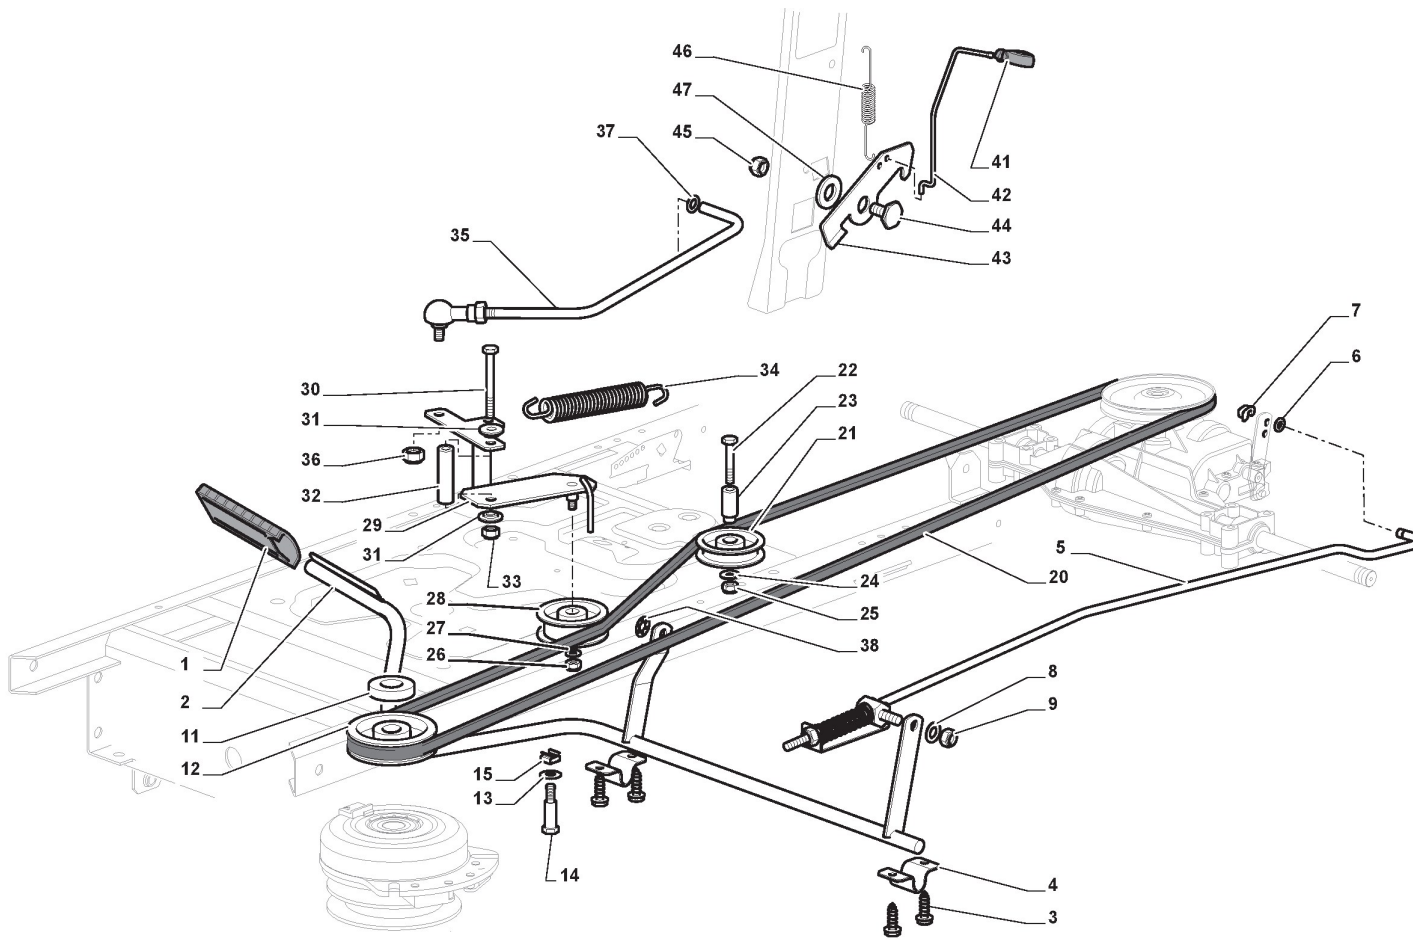

Illustration Brake And Gearbox Controls

Reference	Qty	Item number	Description	Notes	From	Up to
1	1	325110391/0	Clamp Cover			
2	1	382500033/0	Pedal			
3	4	112735599/0	Screw			
4	2	325547231/0	Plate			
5	1	382000568/0	Rod			
6	1	112521350/0	Washer			
7	1	112436050/0	Plate			
8	1	325670011/0	Antifriction Washer			
9	1	112155000/0	Nut			
11	1	125160021/0	Spacer			
12	1	125601567/0	Pulley			
13	2	112524010/0	Washer			
14	2	125580030/0	Belt Guide Peg			
15	2	112360425/0	Nut			
20	1	135062013/0	Belt			
21	1	125601555/0	Pulley			
22	1	112691400/0	Screw			
23	1	125160051/0	Spacer			
24	1	112523060/0	Washer			
25	1	112155000/0	Nut			
26	1	112155000/0	Nut			
27	1	112523060/0	Washer			
28	1	125601554/0	Pulley			
29	1	382318235/0	Lever			
30	1	112691600/0	Screw			
31	2	125038002/1	Bushing			
32	1	125160027/0	Spacer			
33	1	112155000/0	Nut			
34	1	125430262/0	Spring			
35	1	382820016/0	Tie Rod			
36	1	112293201/0	Nut			
37	1	112521350/0	Washer	To 31-august-2013		
38	1	112604899/0	Crown Fastener			
41	1	325394534/0	Knob			
42	1	125033083/0	Rod			
43	1	325253011/0	Hook	To 31-august-2011		
43	1	325253011/1	Hook	From 01-september-2011		
44	1	122524970/2	Fulcrum Pin			
45	1	112155000/0	Nut			
46	1	125430213/0	Spring			
47	1	112523060/0	Washer			