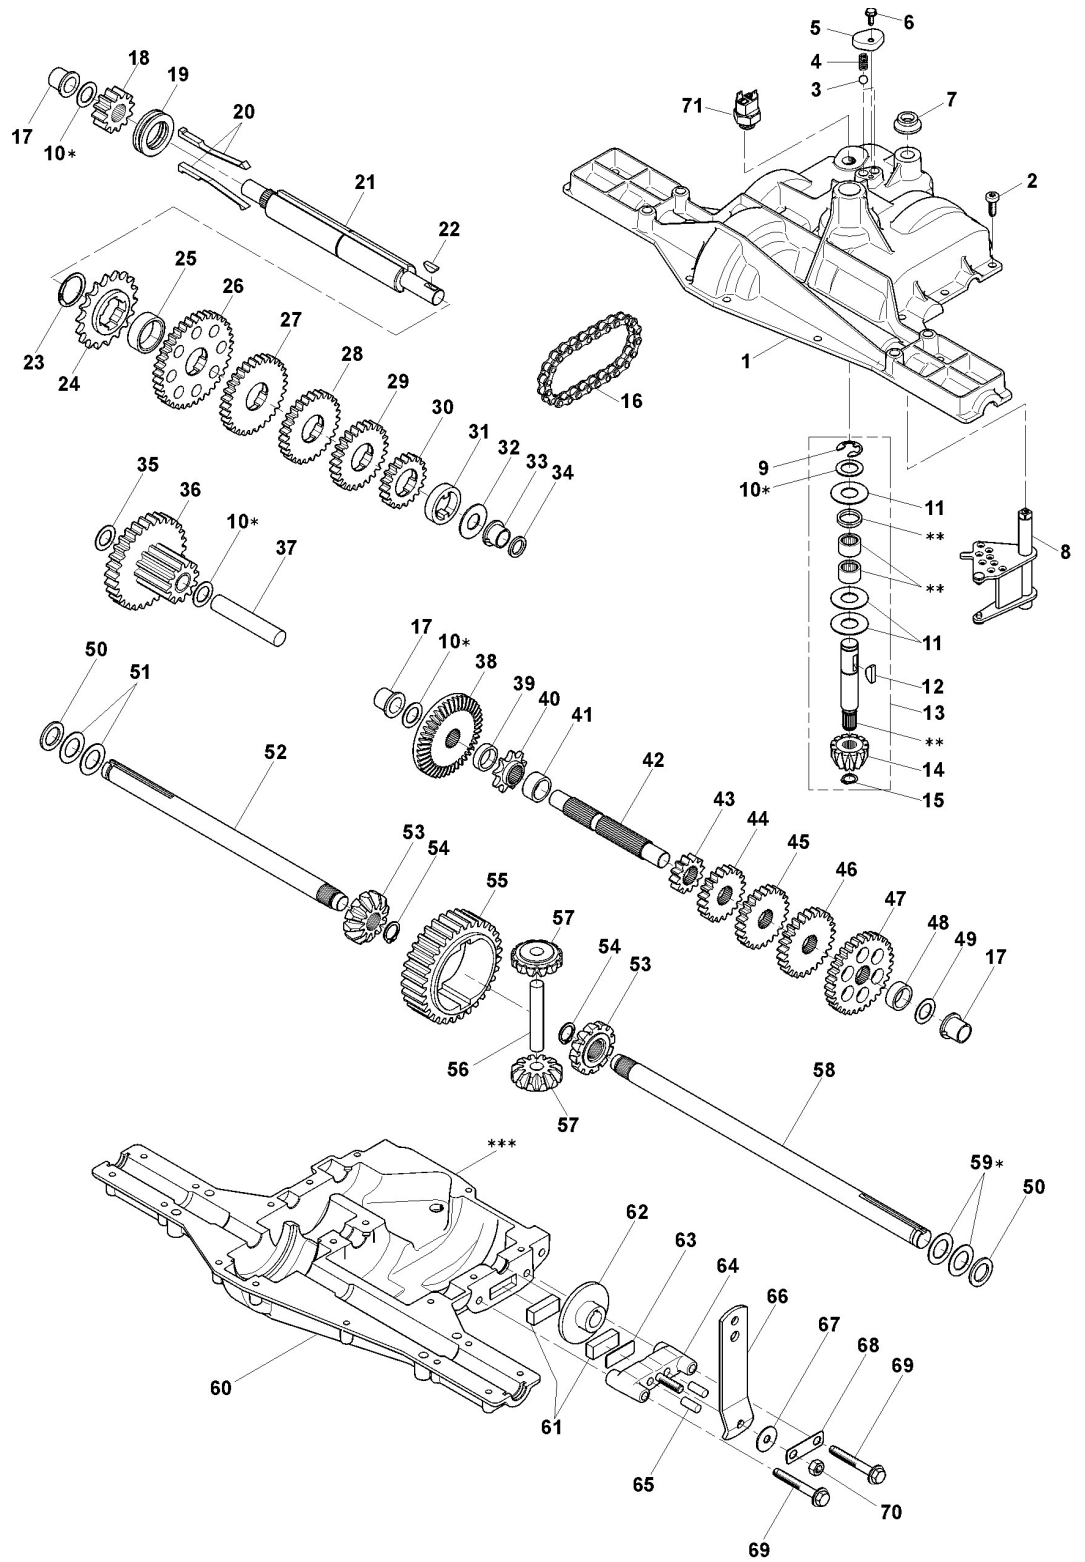

Illustration Transmission

Reference	Qty	Item number	Description	Notes	From	Up to
1	1	F000-5962-AC	Housing, Upper			
2	16	F000-1919-00	Screw			
3	2	F000-5947-00	Detent Ball			
4	2	F000-5948-00	Spring, Detent			
5	1	F000-5950-00	Cover, Detent			
6	1	F084-0052-00	Screw			
7	1	F000-7010-00	V-Ring			
8	1	F000-6517-00	Assy, Kit, Shifter			
9	1	F000-1106-00	Ring, Retaining			
10	4	F000-4689-00	Assy, Kit, Shim, .625 Shaft			
11	3	F000-3876-00	Washer			
12	1	F000-1746-00	Woodruff Key			
13	1	F000-6595-00	Assy, Kit, Input Shaft			
14	1	F000-5620-00	Pinion, Bevel, 12T			
15	1	F000-3624-00	Ring, Retaining			
16	1	F000-3625-00	Chain, 24 Pitches			
17	3	F000-5510-00	Bearing, Flange			
18	1	F000-5627-00	Gear, Spur, 12T			
19	1	F000-5303-00	Collar, Clutch			
20	1	F000-4758-00	Assy, Kit, Clutch Keys			
21	1	F000-5737-00	Shaft, Intermediate			
22	1	F000-1375-00	Woodruff Key			
23	1	F000-3627-00	Ring, Retaining			
24	1	F000-3830-00	Sprocket, 18T			
25	1	F000-3841-00	Spacer			
26	1	F000-5365-00	Gear, Spur, 37T			
27	1	F000-3867-00	Gear, Spur 30T			
28	1	F000-5014-00	Gear, Spur, 27T			
29	1	F000-3783-00	Gear, Spur 25T			
30	1	F000-5202-00	Gear, Spur, 19T			
31	1	F000-5027-00	Spacer			
32	1	F000-3628-00	Washer			
33	1	F000-5511-00	Bearing, Flange			
34	1	F000-5508-00	Seal, Oil			
35	1	F000-1425-00	Washer			
36	1	F000-6358-00	Assy, Gear, Comb., 12T & 30T			
37	1	F000-3967-00	Shaft, Idler			
38	1	F000-7003-00	Gear, Bevel, 36T			
39	1	F000-3630-00	Spacer			
40	1	F000-3645-00	Sprocket, 9T			
41	1	F000-5016-00	Spacer			
42	1	F000-5015-00	Drive Shaft			
43	1	F000-5364-00	Gear, Spur, 12T			
44	1	F000-3866-00	Gear, Spur 20T			
45	1	F000-5013-00	Gear, Spur, 23T