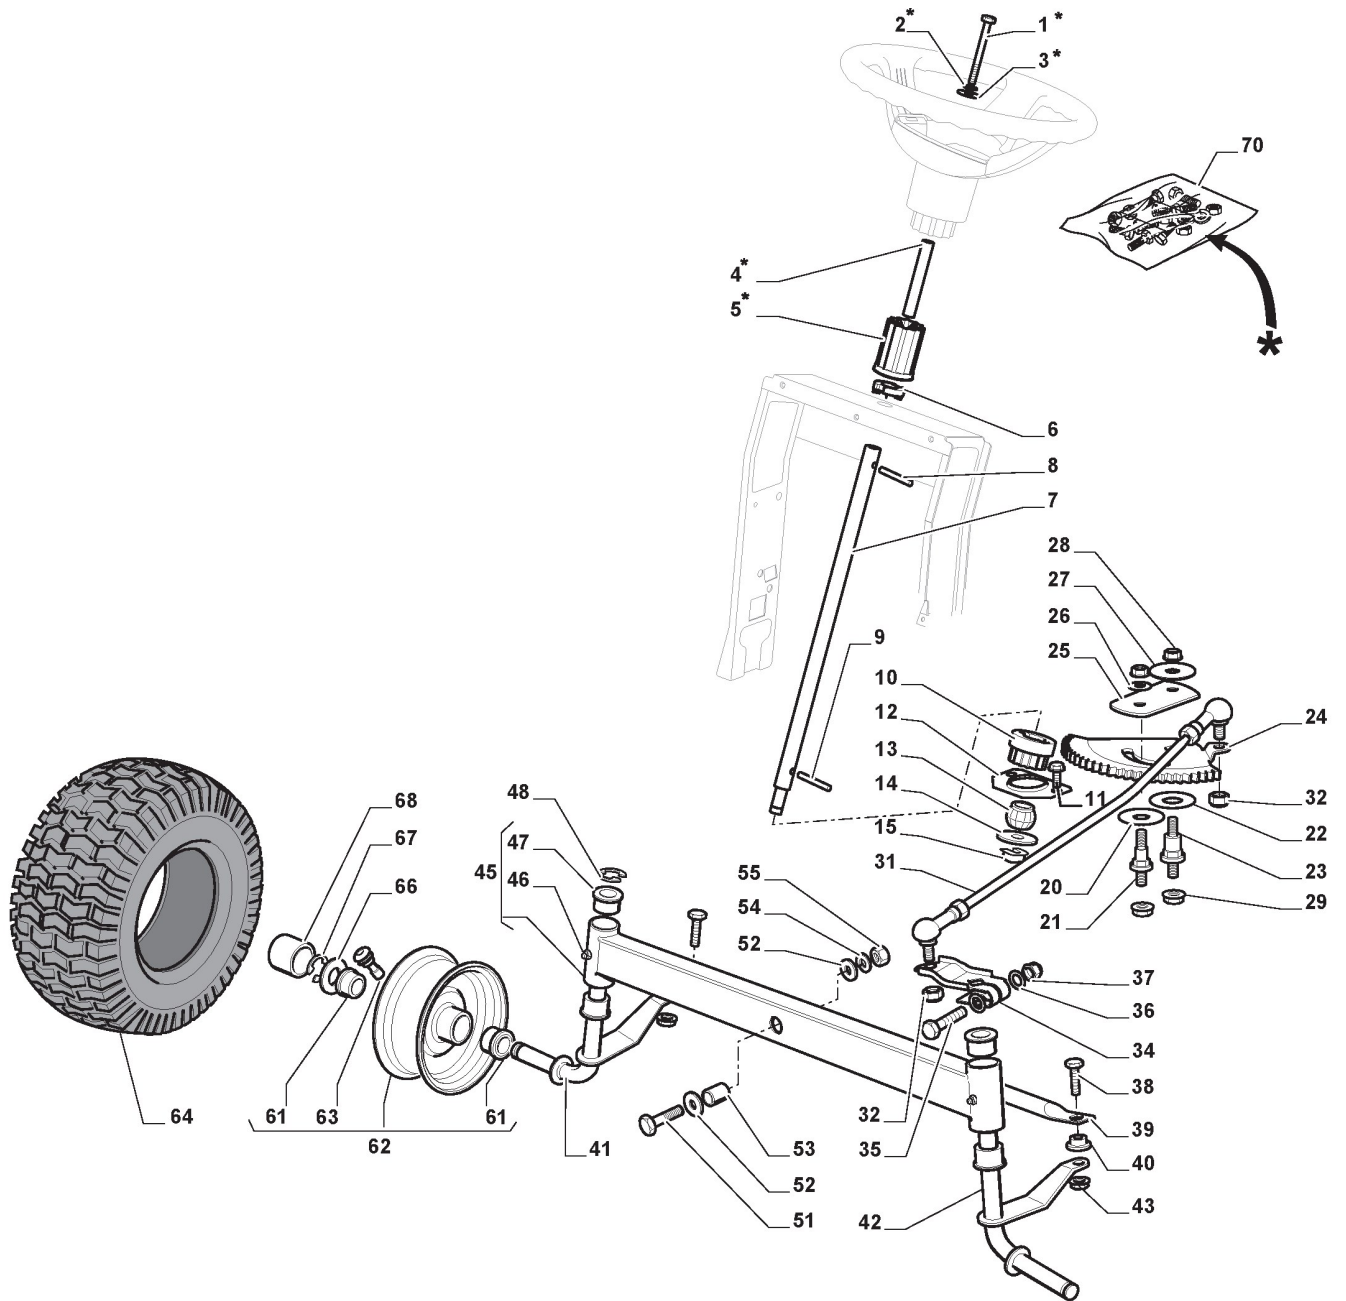

Illustration Body

Reference	Qty	Item number	Description	Notes	From	Up to
1	1	325076914/0	Hood, Front			
2	1	325410903/0	Right Grill			
3	1	325410904/0	Left Grill			
4	1	325785365/0	Engine Hood Support			
5	4	112735403/0	Screw			
6	1	325263302/1	Air Intake Grill			
7	4	112728692/0	Screw			
8	1	325076912/0	Engine Hood Yellow			
9	2	114363452/0	Light Reflected Label			
9	1	114365477/0	Light Reflected Label			
11	1	325785298/0	Dashboard Support			
12	4	125943010/0	Screw			
13	2	325270325/0	Guide			
14	2	112735599/0	Screw			
15	3	112735406/0	Screw			
16	3	112523040/0	Washer			
17	1	325120202/1	Dashboard	To 31-august-2011		
17	1	325120209/0	Dashboard	From 01-september-2011		
17	1	325120259/0	Dashboard	To 31-august-2014 From 01-september-2014		
17	1	325120259/1	Dashboard	To 31-august-2015 From 01-september-2015		
18	2	125943010/0	Screw			
19	2	325260003/0	Grommet			
21	1	325120203/0	Cover			
25	1	325110396/1	Central Cover, Yellow			
26	1	125943010/0	Screw			
33	4	112735406/0	Screw			
34	1	325110399/0	Yellow Wheels Cover			
35	1	112437506/0	Plate			
36	2	125943010/0	Screw			
37	2	112735406/0	Screw			
38	2	112523040/0	Washer			
39	1	325547208/1	Plate	To 31-august-2013		
39	1	325547208/2	Plate	From 01-september-2013		
40	2	125943010/0	Screw			
42	1	325110384/0	Right Footboard Cover			
43	1	325110385/0	Left Footboard Cover			
55	1	325207191/0	Plate			