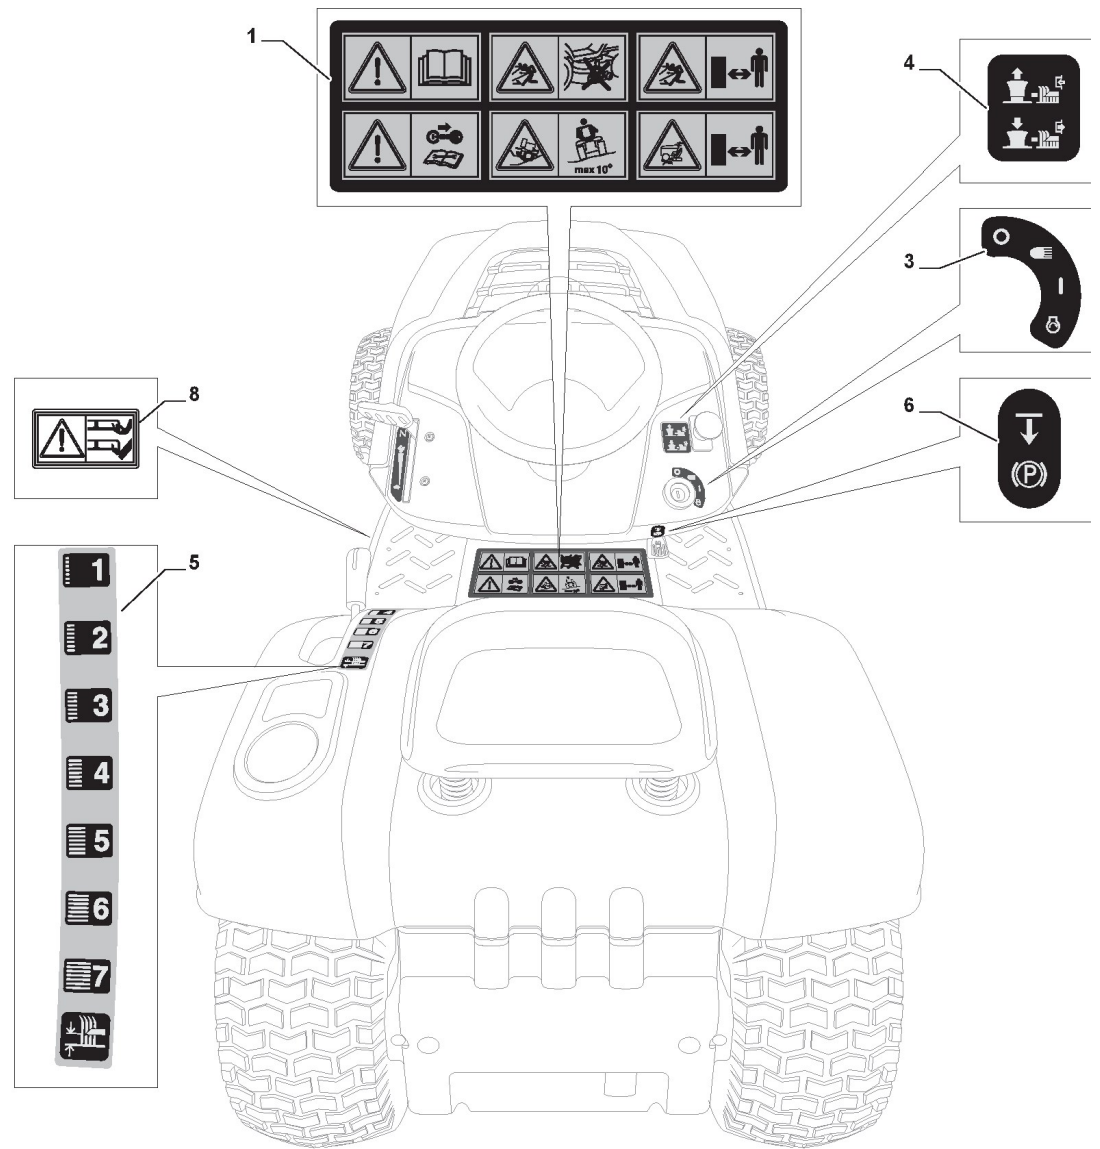

Illustration Electrical Parts

Illustration Electrical Parts

Reference	Qty	Item number	Description	Notes	From	Up to
1	1	182040150/0	Cables Ass.Y	To 31-august-2014;(for		
1	1	182040151/0	Cables Ass.Y	Mechanical Models with		
1	1	182040195/0	Cables Ass.Y	To 31-august-2014;(for		
2	1	382722443/0	Electronic Card	Lamp)		
2	1	382722443/1	Electronic Card	Mechanical Models without		
3	1	112735101/0	Screw	From		
4	1	118450075/0	Starting Switch	Lamp)		
4	1	118450075/1	Starting Switch	01-september-2014;(for		
5	1	325600080/0	Card Protection	Mechanical Models)		
5	1	325600080/1	Card Protection	From 01-september-2014		
6	1	118210023/0	Starting Key	To 31-august-2015		
7	1	118120002/1	Battery	From 01-september-2015		
8	1	125430265/1	Spring			
9	1	118400863/0	Screwed Ring			
15	2	133215000/0	Cover			
16	1	133340036/0	Fuse 25 A			
16	1	133340040/0	Fuse 10 A			
17	2	133500007/0	Fuse Carrier			
18	1	118450074/0	Clutch Switch			
19	2	119410613/0	Microswitch			
21	2	118459100/0	Lamp For Lights			
25	1	182180090/0	Battery Charger 12V 1A - CE Plugg	CE plugg		

Illustration Labels

Reference	Qty	Item number	Description	Notes	From	Up to
1	1	114362365/1	Label			
3	1	114363699/0	Label			
4	1	114361438/0	Label			
5	1	114363701/0	Label	To 31-august-2014		
5	1	114366142/0	Label	From 01-september-2014		
6	1	114363700/0	Label			
8	1	114356699/1	Label			