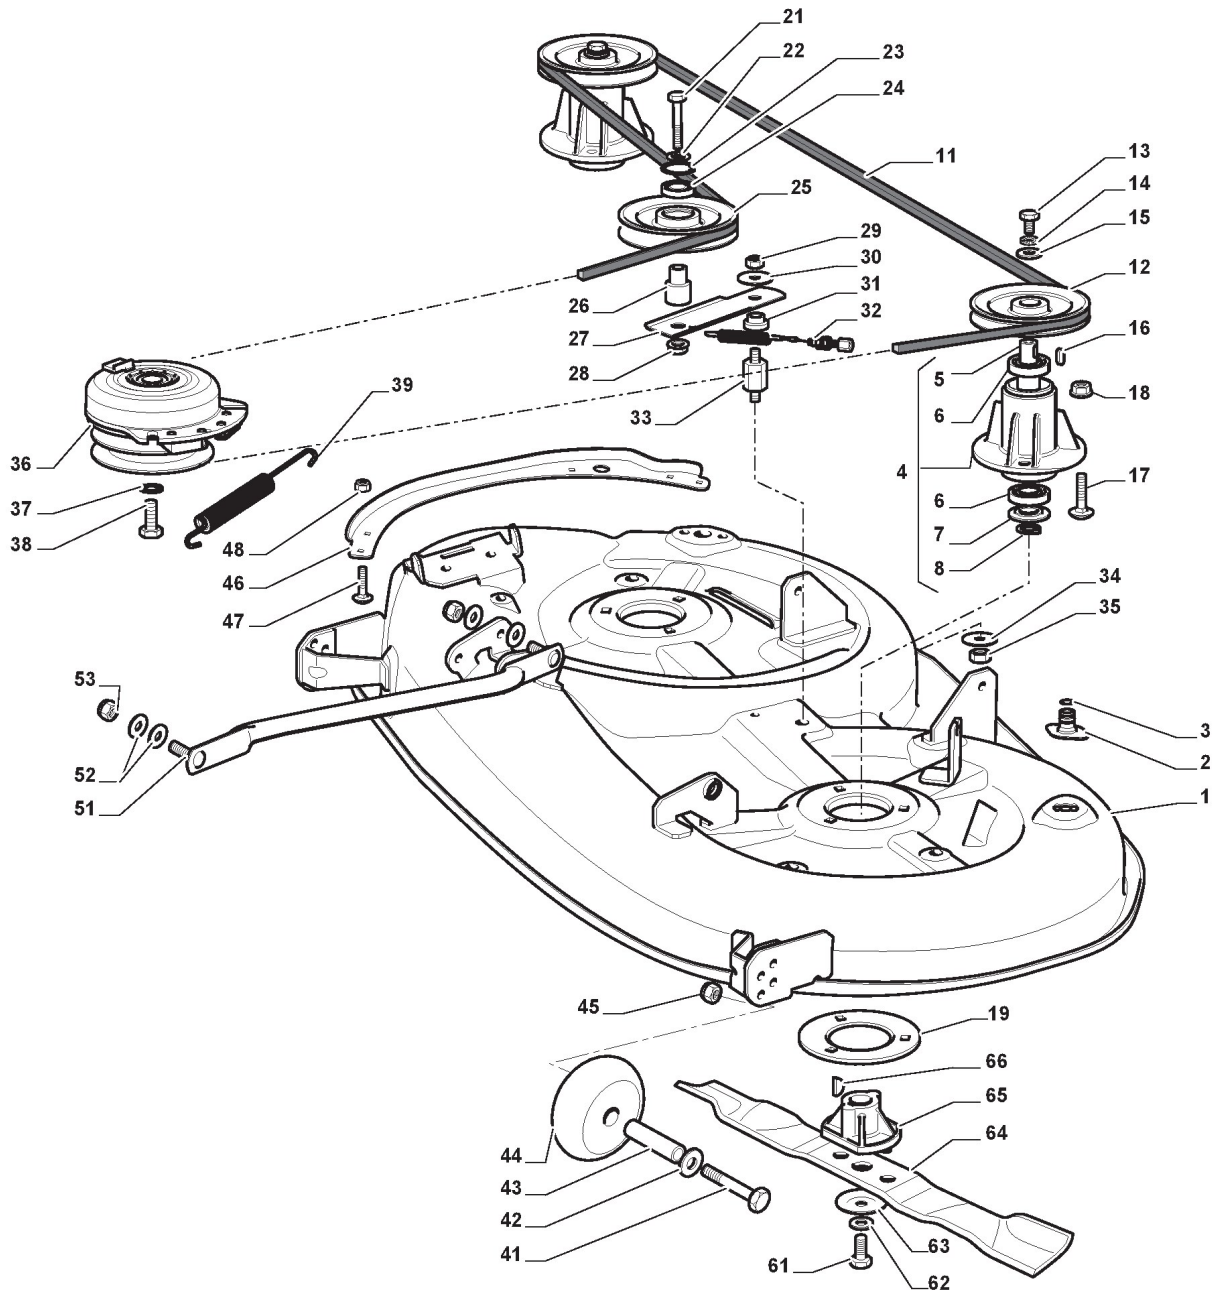

Illustration Cutting Plate Lifting

Reference	Qty	Item number	Description	Notes	From	Up to
1	1	325394533/0	Knob			
2	1	382318229/0	Lever			
3	1	382318231/0	Axle			
4	1	112674700/0	Screw			
5	1	125430261/0	Spring			
6	1	112154510/0	Nut			
7	2	325038006/0	Bushing			
8	1	325785297/0	Support			
9	2	125943009/0	Screw			
10	1	325735515/0	Steering Sector			
11	2	125943009/0	Screw			
12	1	112793701/0	Screw			
13	1	125040636/0	Bushing			
14	1	125601579/0	Pulley			
15	1	382004620/0	Wire			
16	1	112523060/0	Washer			
17	1	112293201/0	Nut			
21	1	382318239/0	Axle			
22	4	112735599/0	Screw			
23	2	325547231/0	Plate			
24	1	112155000/0	Nut			
26	2	325670011/0	Antifriction Washer			
27	1	382000569/0	Connecting Rod	To 31-august-2011		
27	1	382000569/1	Connecting Rod	From 01-september-2011		
28	1	112521350/0	Washer			
29	1	382318237/0	Axle			
30	1	112604899/0	Crown Fastener			
31	1	325547231/0	Plate			
32	2	112735599/0	Screw			
34	3	325670008/1	Washer			
35	3	125510107/1	Pin			
36	3	112156602/0	Nut			
37	3	112295200/0	Nut			
38	3	125840012/0	Tie Rod			
39	3	112523060/0	Washer			
41	3	124487998/0	Cotter Pin			
43	3	112156602/0	Nut			
44	6	325670008/1	Washer			