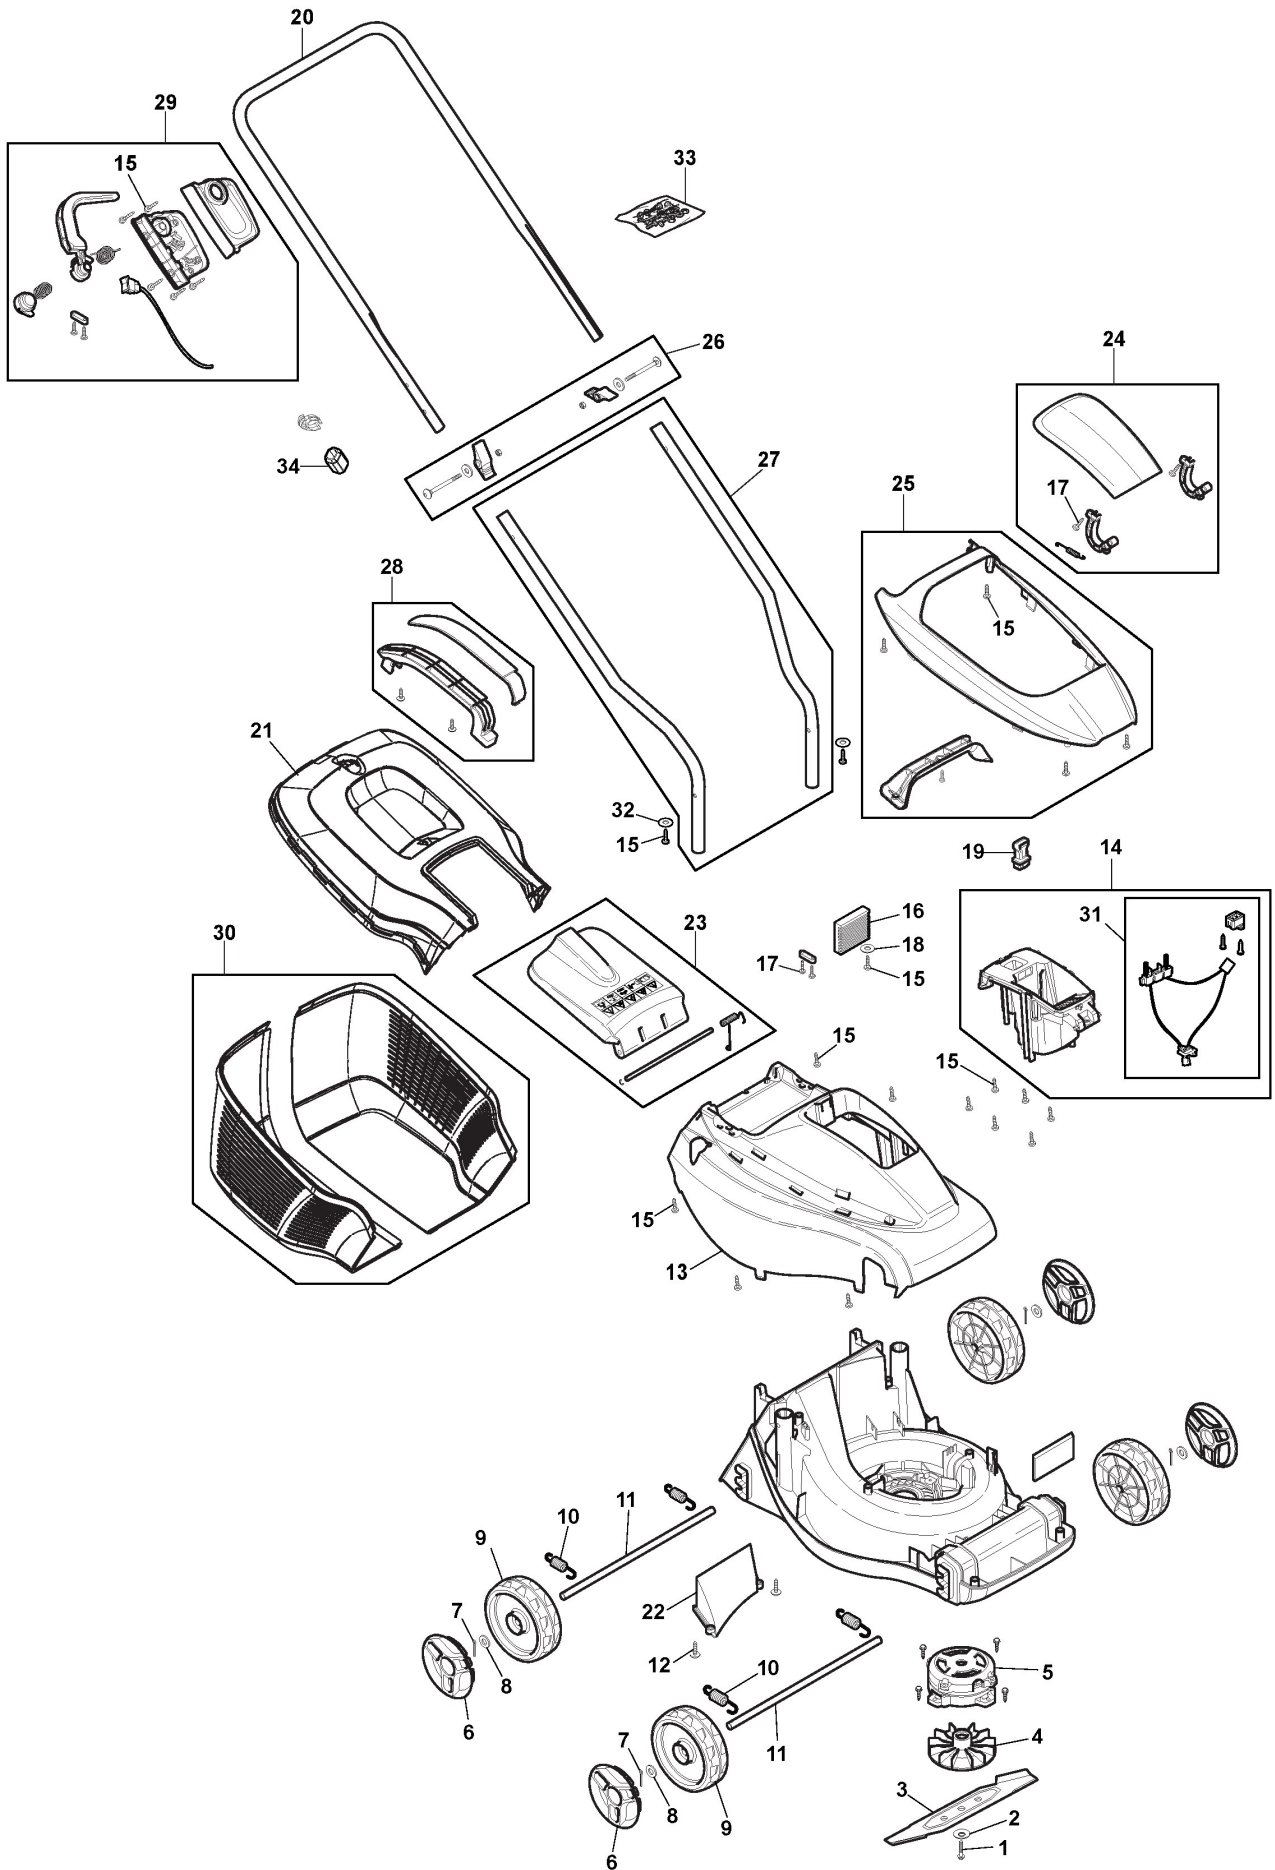

Walkbehind

Ref.nr.	Antal	Komponentkode	Beskrivelse	Noter	From	Op til
1	1	118811089/0	Blade Bolt			
2	1	112585100/0	Washer			
3	1	118811090/0	Blade			
4	1	118811091/0	Blade Hub			
5	1	118811092/0	Electric Motor			
6	4	118811093/0	Hub Cap			
7	4	124487995/0	Cotter Pin			
8	4	112521360/0	Washer			
9	4	118811087/0	Wheel			
10	4	118811094/0	Spring			
11	2	118811095/0	Wheel Axle			
13	1	118811096/0	Engine Cover			
14	1	118811097/0	Battery Housing			
15	31	112728099/1	Screw			
16	1	118811098/0	PCB Board			
17	8	123878121/0	Screw			
18	2	2312150	Washer			
19	1	118811099/0	Safety Key			
20	1	118811100/0	Upper Handle			
21	1	118811163/0	Grasscatcher Upper Part			
22	1	118811101/0	Conveyor			
23	1	118811164/0	Stoneguard Assy			
24	1	118811165/0	Battery Cover Kit			
25	1	118811166/0	Aesthetic Covers Kit			
26	1	118811167/0	Handle Knobs Kit			
27	1	118811168/0	Lower handle Kit			
28	1	118811169/0	Grasscatcher Handle Kit			
29	1	118811170/0	Dead Hand Switch Assy			
30	1	118811171/0	Grasscatcher Lower Part Kit			
31	1	118811176/0	Battery Connection Assy			
32	2	2312150	Washer			
33	1	118811167/1	Handle Knobs Kit	Includes pos. 15, 26, 32 + Cable Clamp		
34	1	118811489/0	Ferrite Bead