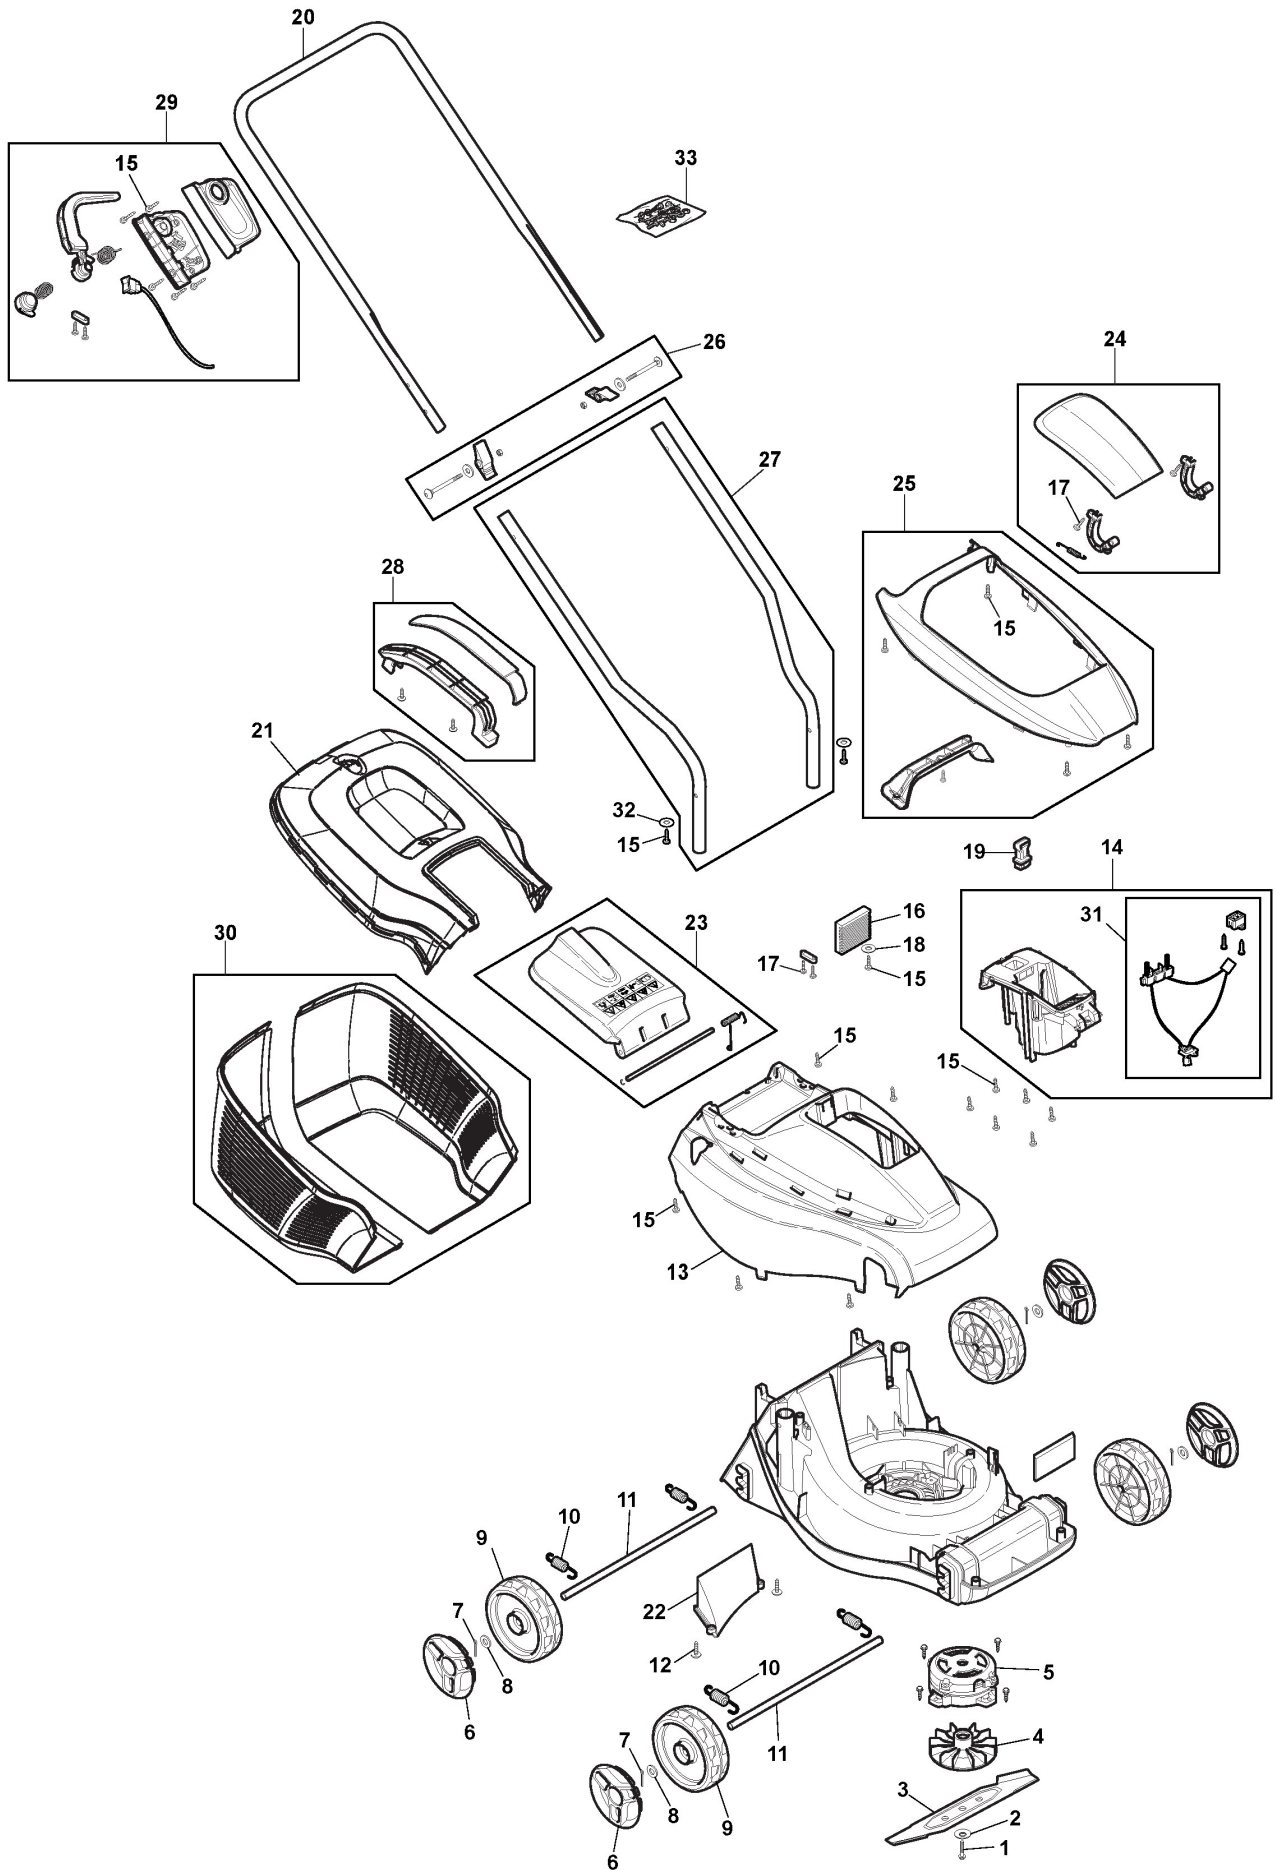

Walkbehind

Ref.nr.	Antal	Komponentkode	Beskrivelse	Noter	From	Op til
1	1	118811089/0	Blade Bolt			
2	1	112585100/0	Washer			
3	1	118811090/0	Blade			
4	1	118811091/0	Blade Hub			
5	1	118811092/0	Electric Motor			
6	4	118811093/0	Hub Cap			
7	4	124487995/0	Cotter Pin			
8	4	112521360/0	Washer			
9	4	118811087/0	Wheel			
10	4	118811094/0	Spring			
11	2	118811095/0	Wheel Axle			
13	1	118811096/0	Engine Cover			
14	1	118811097/0	Battery Housing			
15	31	112728099/1	Screw			
16	1	118811098/0	PCB Board			
17	8	123878121/0	Screw			
18	2	2312150	Washer			
19	1	118811099/0	Safety Key			
20	1	118811100/0	Upper Handle			
21	1	118811163/0	Grasscatcher Upper Part			
22	1	118811101/0	Conveyor			
23	1	118811164/0	Stoneguard Assy			
24	1	118811165/0	Battery Cover Kit			
25	1	118811166/0	Aesthetic Covers Kit			
26	1	118811167/0	Handle Knobs Kit			
27	1	118811168/0	Lower handle Kit			
28	1	118811169/0	Grasscatcher Handle Kit			
29	1	118811170/0	Dead Hand Switch Assy			
30	1	118811171/0	Grasscatcher Lower Part Kit			
31	1	118811176/0	Battery Connection Assy			
32	2	2312150	Washer			
33	1	118811167/1	Handle Knobs Kit	Includes pos. 15, 26, 32 + Cable Clamp