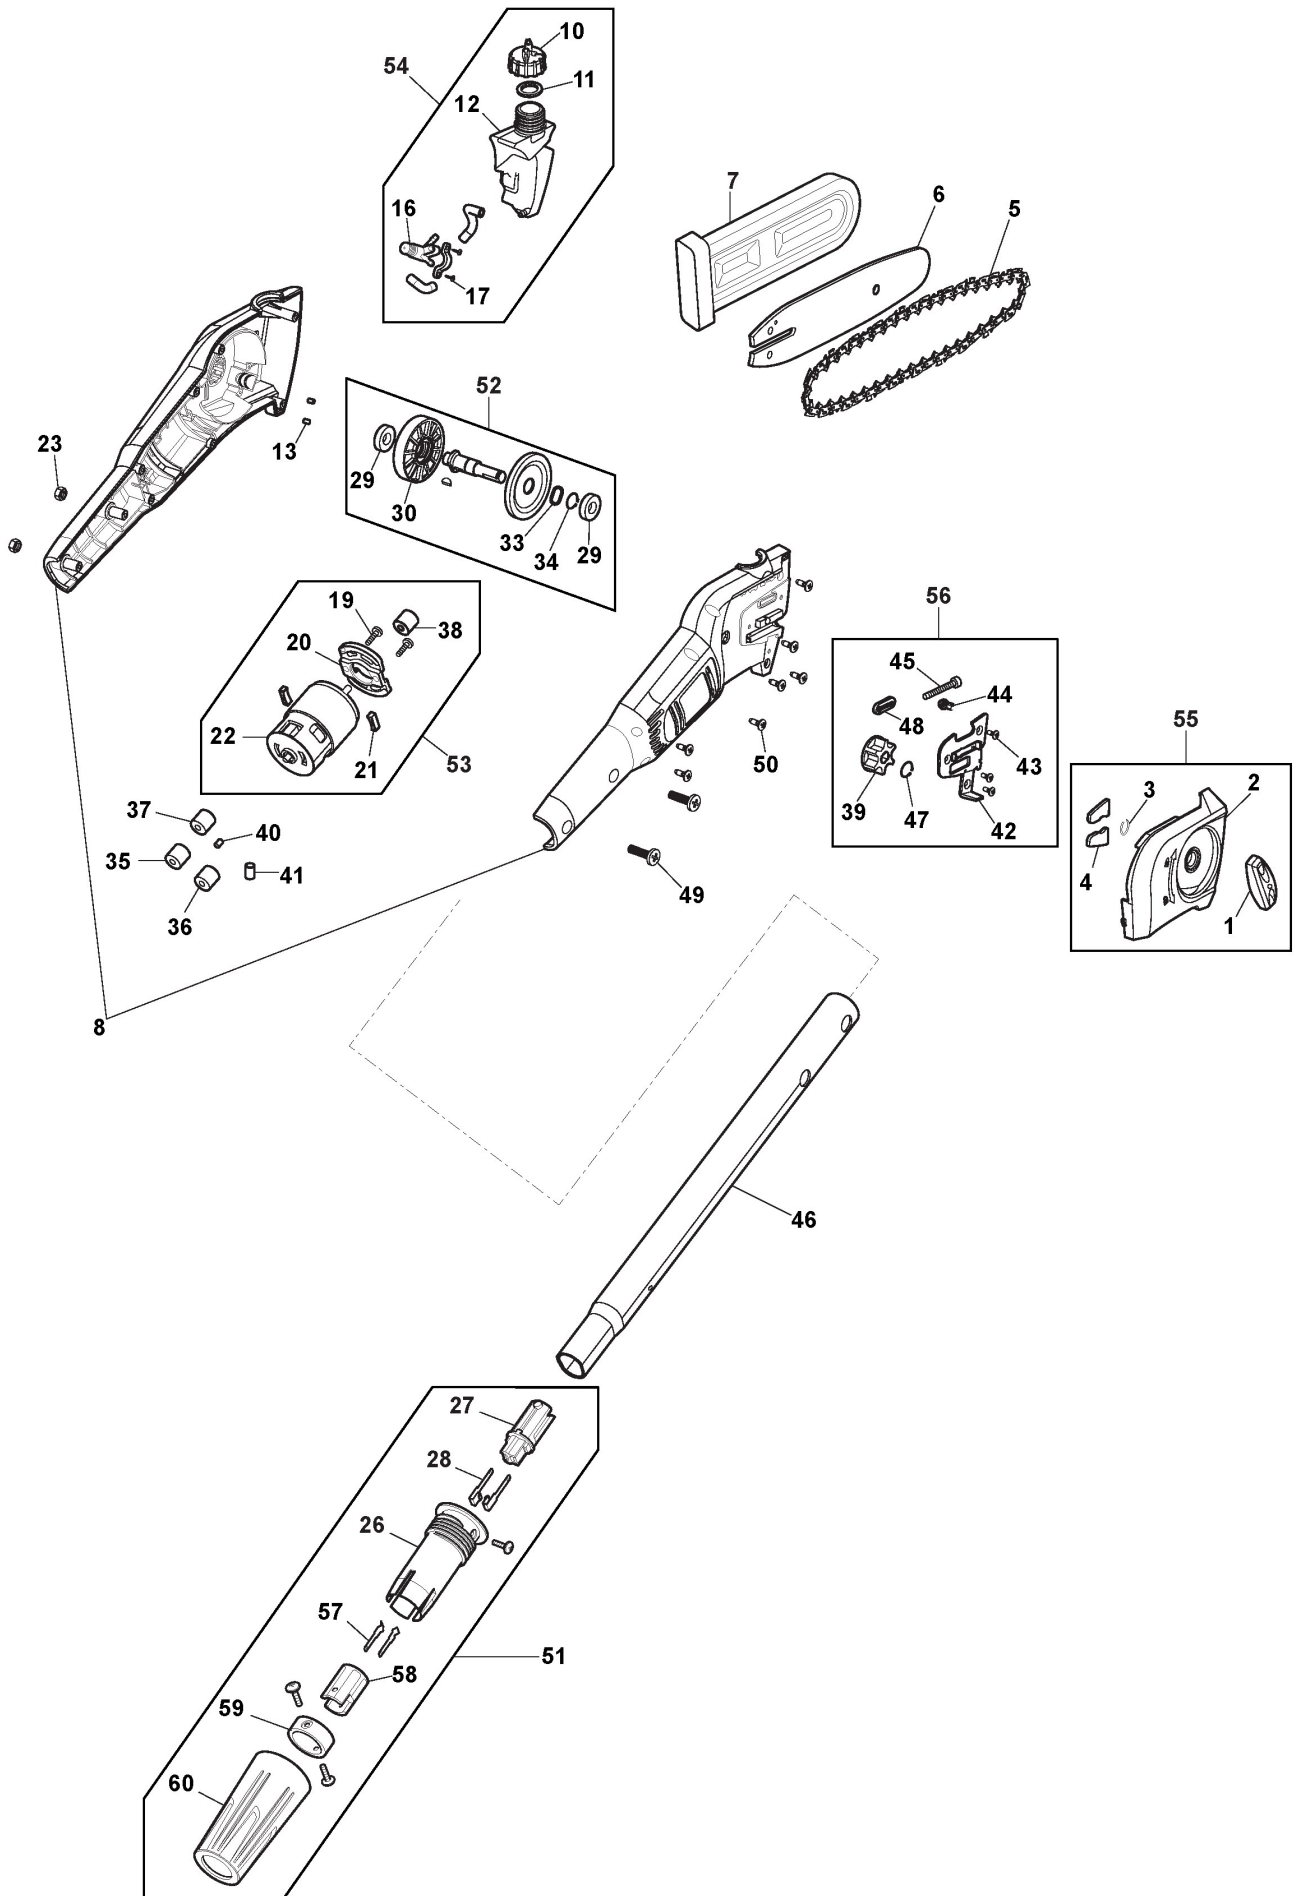

STIGA

SMT 48 AE (2018)

277340008/S15

Spare parts list Reservdelar Repuestos Ersatzteile Pièces détachées Reserve onderdelen Catalogo ricambi

- Use ST. S.p.A. Genuine Spare Parts specified in the parts list for repair and/or replacement.
- The contents described in the parts list may change due to improvement.
- The drawings of the spare parts are only indicative And might Not represent the part in question exactly.
- The indications "right" - "left" - "front" - "rear" refer to the position of the operator when using the machine.
- When placing orders of parts for repair And/Or replacement, make sure that the illustrated parts list Is the one applying to the machine's year of manufacture, as shown on the identification plate attached to the machine.

Body Work

Ref.nr.	Antal	Komponentkode	Beskrivelse	Noter	From	Op til
1	2	118803228/0	Spring			
2	1	118803442/0	Button			
3	1	118803461/0	Button			
4	1	118803304/0	Insert block			
5	1	118803472/1	Microswitch			
7	1	118803475/0	Spring			
8	4	118803268/0	Connector			
9	2	118803313/0	Connector			
10	2	118803437/0	Cap			
11	1	118803380/0	Handle Assy			
12	1	118804173/0	Retaining plate - Grey			
13	10	118804114/0	Heat shrinkable tube			
14	1	118804143/0	Red wire			
15	1	118804144/0	Black wire			
16	11	112735645/0	Screw			
17	1	118804166/0	Tube			
18	1	118804150/0	Position Circle			
19	1	118804148/0	Tube			
22	1	118804145/0	Straps components			
23	1	118804165/0	Fast tripping connectors			
24	1	118804162/0	PCB components			
25	1	118803335/0	Ring			
26	1	118804175/0	Sponge			
27	1	118804891/0	Locking Lever			
28	1	118804892/0	Locking Insert			
29	1	118804156/0	Rubber mat			
30	1	118804149/0	Shoulder strap tube locks			
31	1	2135130	Screw			
32	1	118803431/0	Clamp			
33	1	118803309/0	Connector			
34	2	118803262/1	Terminal			