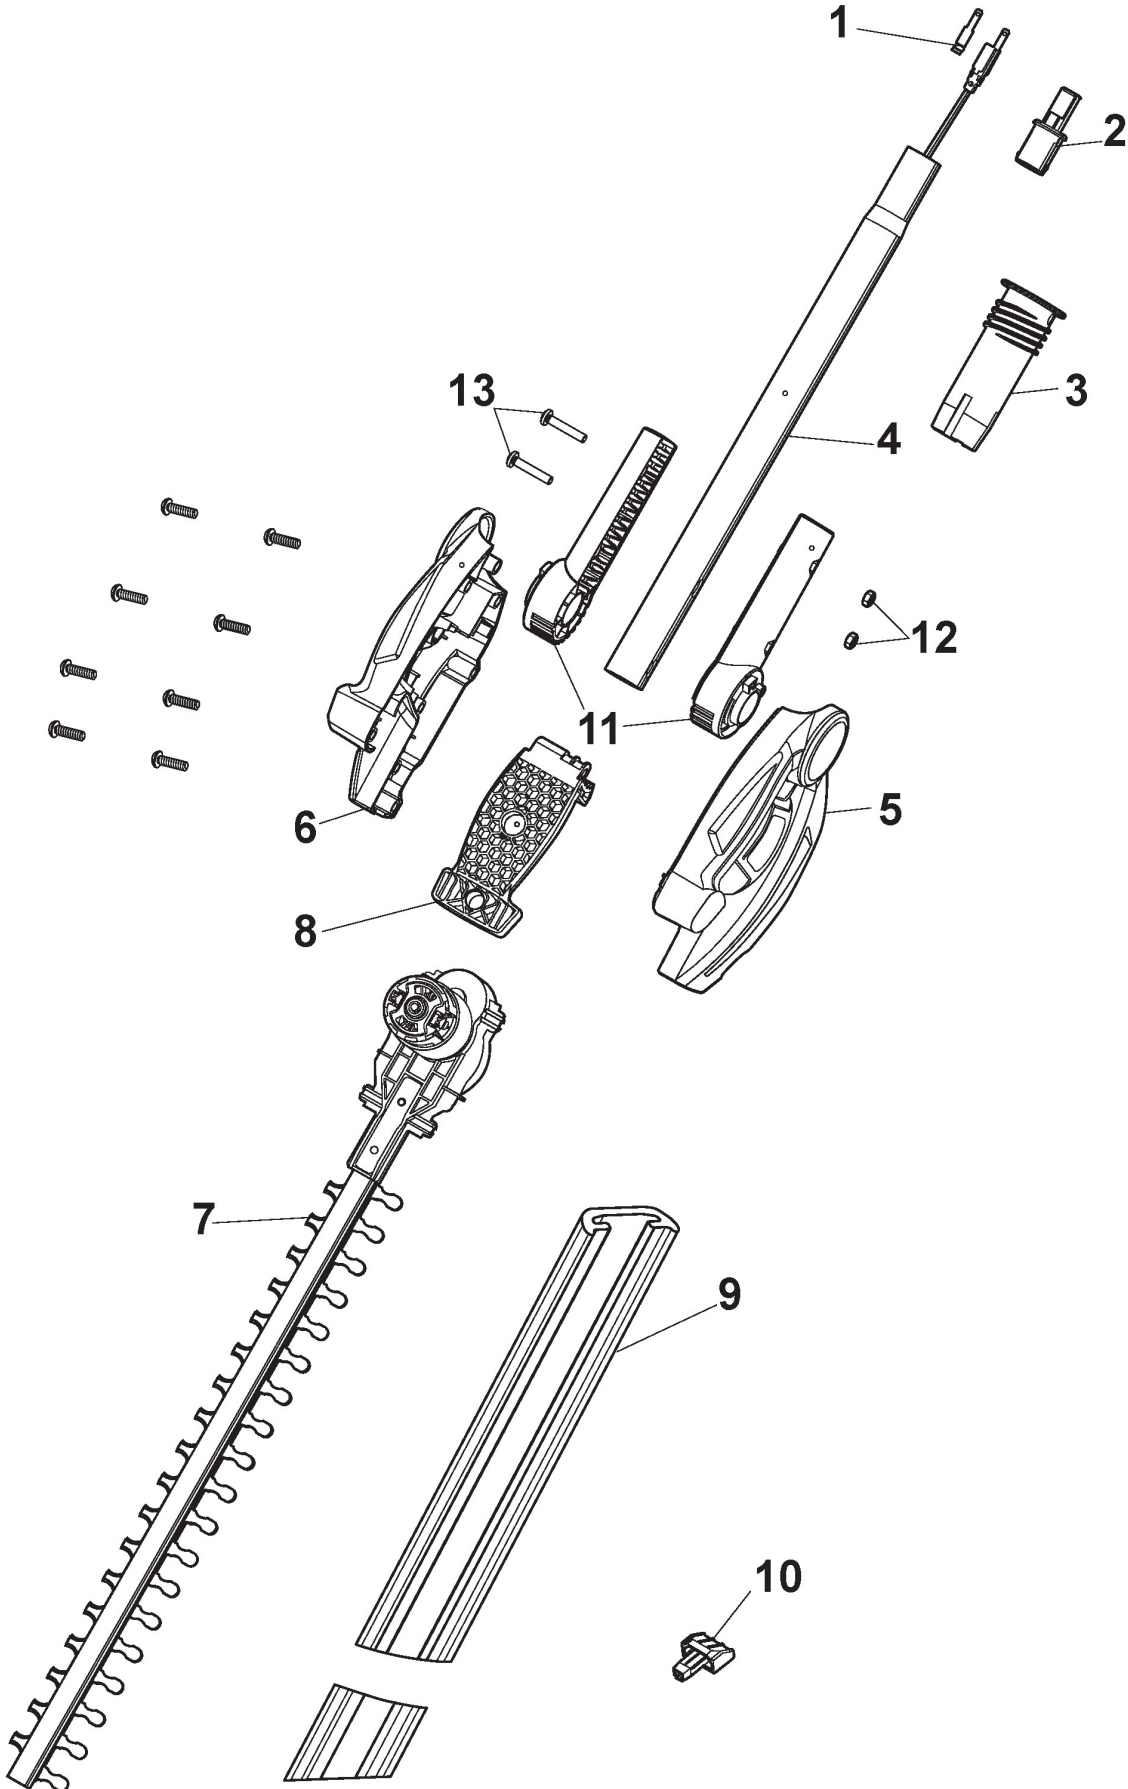

Hedge Trimmer

Ref.nr.	Antal	Komponentkode	Beskrivelse	Noter	From	Op til
1	2	118803262/0	Insert			
2	1	118803309/0	Connector			
3	1	118803431/0	Clamp			
4	1	118803395/0	Tube			
5	1	118803412/0	Right housing			
6	1	118803408/0	Left housing			
7	1	118803390/0	Engine and Blade			
8	1	118803363/0	Engine Support			
9	1	118803315/0	Blade Cover			
10	1	118803414/0	Cap			
11	1	118804163/0	Grey Turn Components Assy			
12	2	112154510/0	Nut			
13	2	112727793/0	Screw