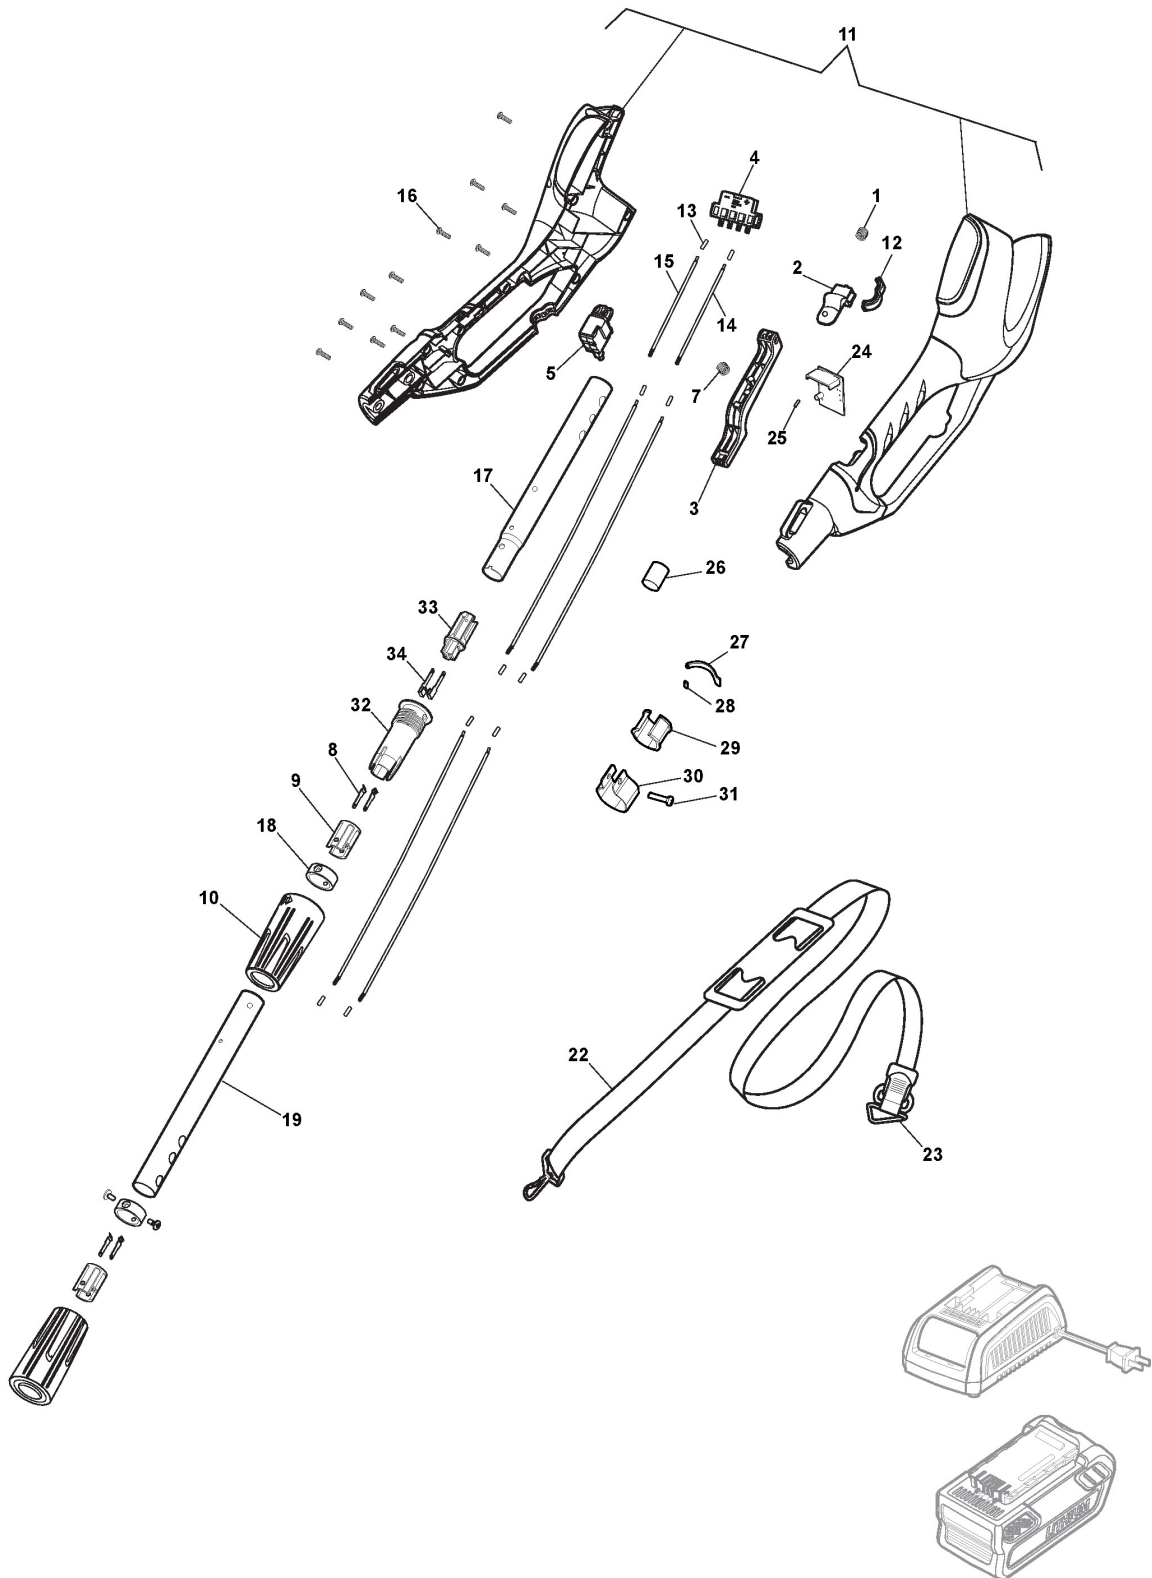

STIGA

SMT 48 AE (2018)

277340008/S15

Spare parts list Reservdelar Repuestos Ersatzteile Pièces détachées Reserve onderdelen Catalogo ricambi

- Use ST. S.p.A. Genuine Spare Parts specified in the parts list for repair and/or replacement.
- The contents described in the parts list may change due to improvement.
- The drawings of the spare parts are only indicative And might Not represent the part in question exactly.
- The indications "right" - "left" - "front" - "rear" refer to the position of the operator when using the machine.
- When placing orders of parts for repair And/Or replacement, make sure that the illustrated parts list Is the one applying to the machine's year of manufacture, as shown on the identification plate attached to the machine.

Body Work

Ref.nr.	Antal	Komponentkode	Beskrivelse	Noter	From	Op til
1	2	118803228/0	Spring			
2	1	118803442/0	Button			
3	1	118803461/0	Button			
4	1	118803304/0	Insert block			
5	1	118803472/1	Microswitch			
7	1	118803475/0	Spring			
8	4	118803268/0	Connector			
9	2	118803313/0	Connector			
10	2	118803437/0	Cap			
11	1	118803380/0	Handle Assy			
12	1	118804173/0	Retaining plate - Grey			
13	10	118804114/0	Heat shrinkable tube			
14	1	118804143/0	Red wire			
15	1	118804144/0	Black wire			
16	11	112735645/0	Screw			
17	1	118804166/0	Tube			
18	1	118804150/0	Position Circle			
19	1	118804148/0	Tube			
22	1	118804145/0	Straps components			
23	1	118804165/0	Fast tripping connectors			
24	1	118804162/0	PCB components			
25	1	118803335/0	Ring			
26	1	118804175/0	Sponge			
27	1	118804891/0	Locking Lever			
28	1	118804892/0	Locking Insert			
29	1	118804156/0	Rubber mat			
30	1	118804149/0	Shoulder strap tube locks			
31	1	2135130	Screw			
32	1	118803431/0	Clamp			
33	1	118803309/0	Connector			
34	2	118803262/1	Terminal			