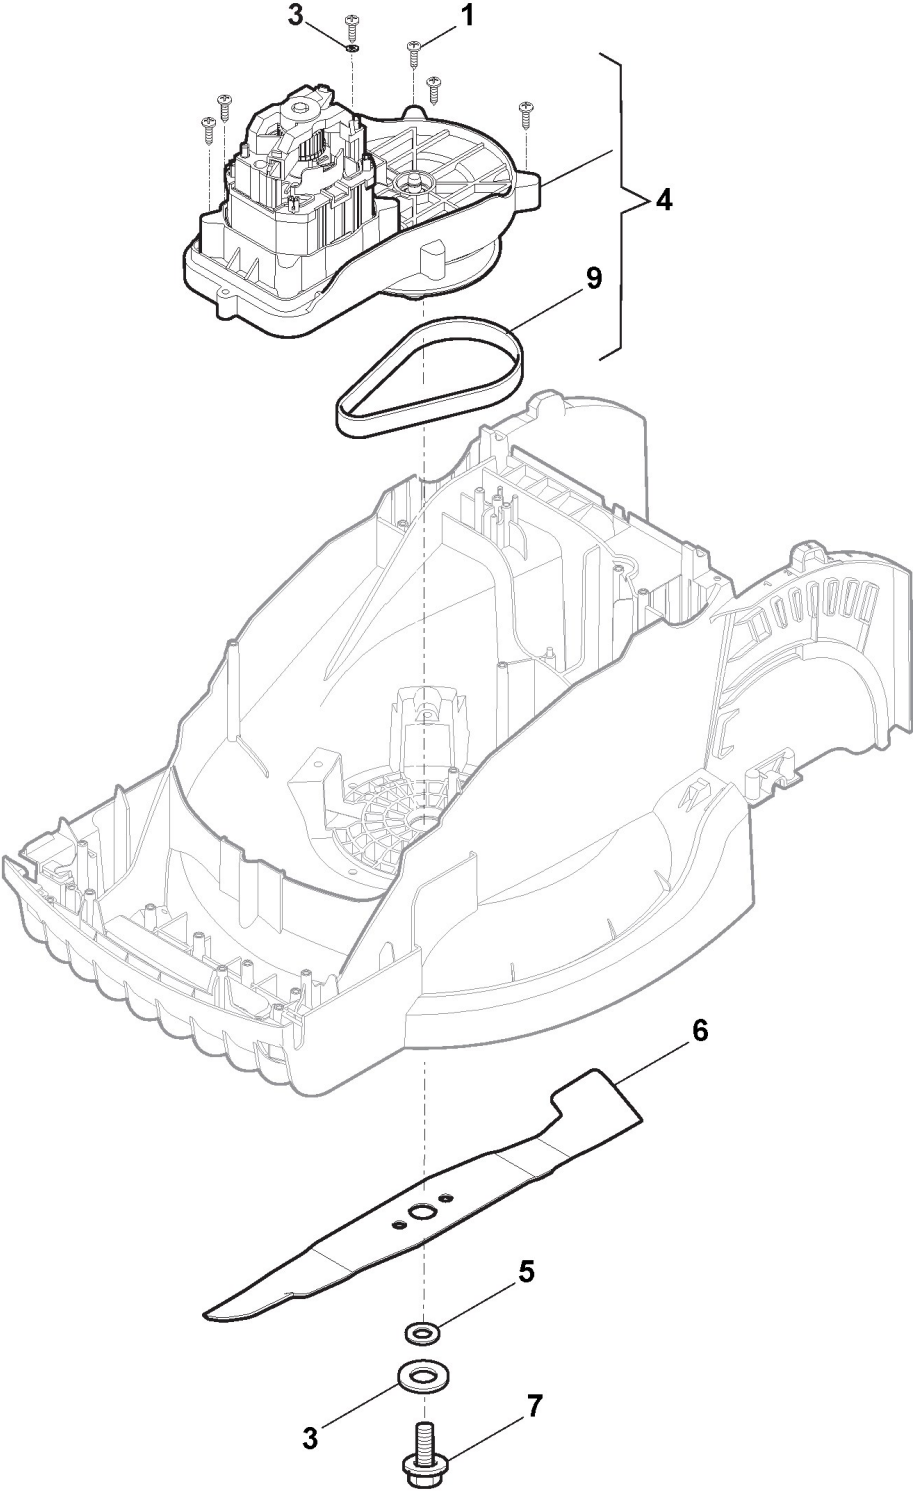

Blade

Ref.nr.	Antal	Komponentkode	Beskrivelse	Noter	From	Op til
1	5	112728699/0	Screw			
3	1	122671651/0	Washer			
4	1	118563702/0	Motor	1200W		
5	1	112508122/0	Washer			
6	1	181004157/0	Blade			
7	1	112793312/0	Screw			
9	1	118810092/0	Belt