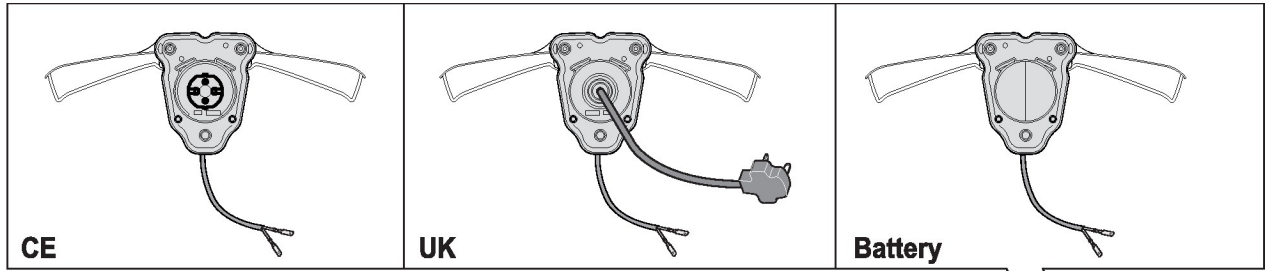

Handle, Upper Part

Handle, Upper Part

Ref.nr.	Antal	Komponentkode	Beskrivelse	Noter	From	Op til
1	1	322291064/0	Upper Half Handgrip Switch	To 31-august-2013		
1	1	322291064/1	Upper Half Handgrip Switch	From 01-september-2013 To 31-december-2013		
1	1	322291068/0	Upper Half Handgrip Switch	From 01-January-2014		
2	1	381600539/0	Dead Hand Switch CE	To 31-august-2013		
2	1	381600539/1	Dead Hand Switch	From 01-september-2013		
3	1	322291065/0	Lower Half Handgrip Switch	To 31-august-2013		
3	1	322291069/0	Lower Half Handgrip Switch	From 01-september-2013		
4	11	112728713/0	Screw			
5	2	381007532/0	Handle, Upper Part			
6	1	122192000/1	Clamp			
7	4	112523050/0	Washer			
8	2	122524352/0	Pin			
9	2	322319519/0	Fixing Lever Handle	To 31-august-2017		
9	2	322319519/1	Fixing Lever Handle	From 01-september-2017		
9	2	322319520/0	Fixing Lever Handle	To 31-august-2014		
9	2	322319526/0	Fixing Lever Handle	From 01-september-2014 To 31-august-2017		
9	2	322319526/1	Fixing Lever Handle	From 01-september-2017		
10	2	122943016/0	Screw			
18	2	118566116/0	Cap			
19	1	381007534/0	Right Lower Handle, Grey			
20	1	381007535/0	Left Lower Handle, Grey			
21	2	112728450/0	Screw