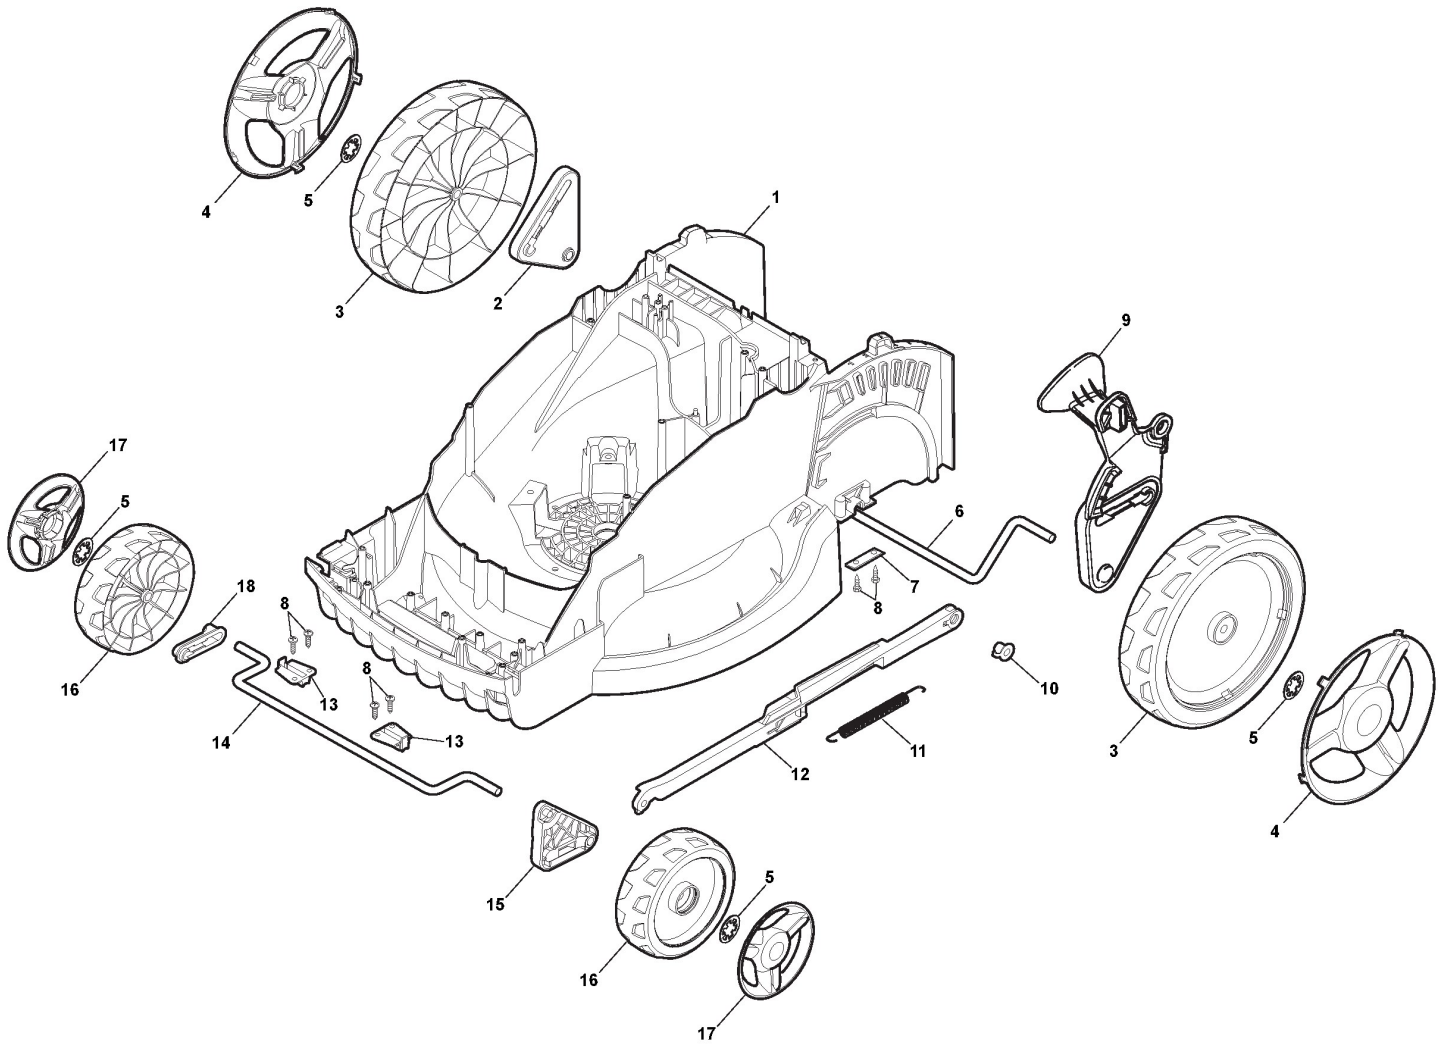

## COLLECTOR 36 E (2013)

294340061/S13

## Deck And Height Adjusting

Ref.nr.	Antal	Komponentkode	Beskrivelse	Noter	From	Op til
1	1	322066782/0	Deck STIGA Grey			
2	1	322785426/0	Support, Wheel	To 31-august-2014		
2	1	322785448/0	Support, Wheel	From 01-september-2014		
3	2	322686107/0	Wheel			
4	2	322110730/0	Hub Cap Yellow			
5	4	112604903/0	Washer			
6	1	122033422/0	Axle, Wheels			
7	2	322545142/0	Plate			
8	8	112728714/0	Screw			
9	1	322785430/0	Lever, Height Adjustment			
10	1	322524354/0	Pin			
11	1	122450425/0	Spring			
12	1	322869687/0	Rod, Height Adjustment	To 31-august-2014		
12	1	322869689/0	Rod, Height Adjustment	From 01-september-2014		
13	2	322785415/0	Plate			
14	1	122033422/0	Axle, Wheels			
15	1	322785429/0	Support, Wheel	To 31-august-2014		
15	1	322785437/0	Support, Wheel	From 01-september-2014		
16	2	322686106/0	Wheel			
17	2	322110699/0	Hub Cap Yellow			
18	1	322785428/0	Support, Wheel	To 31-august-2014		
18	1	322785447/0	Support, Wheel	From 01-september-2014		