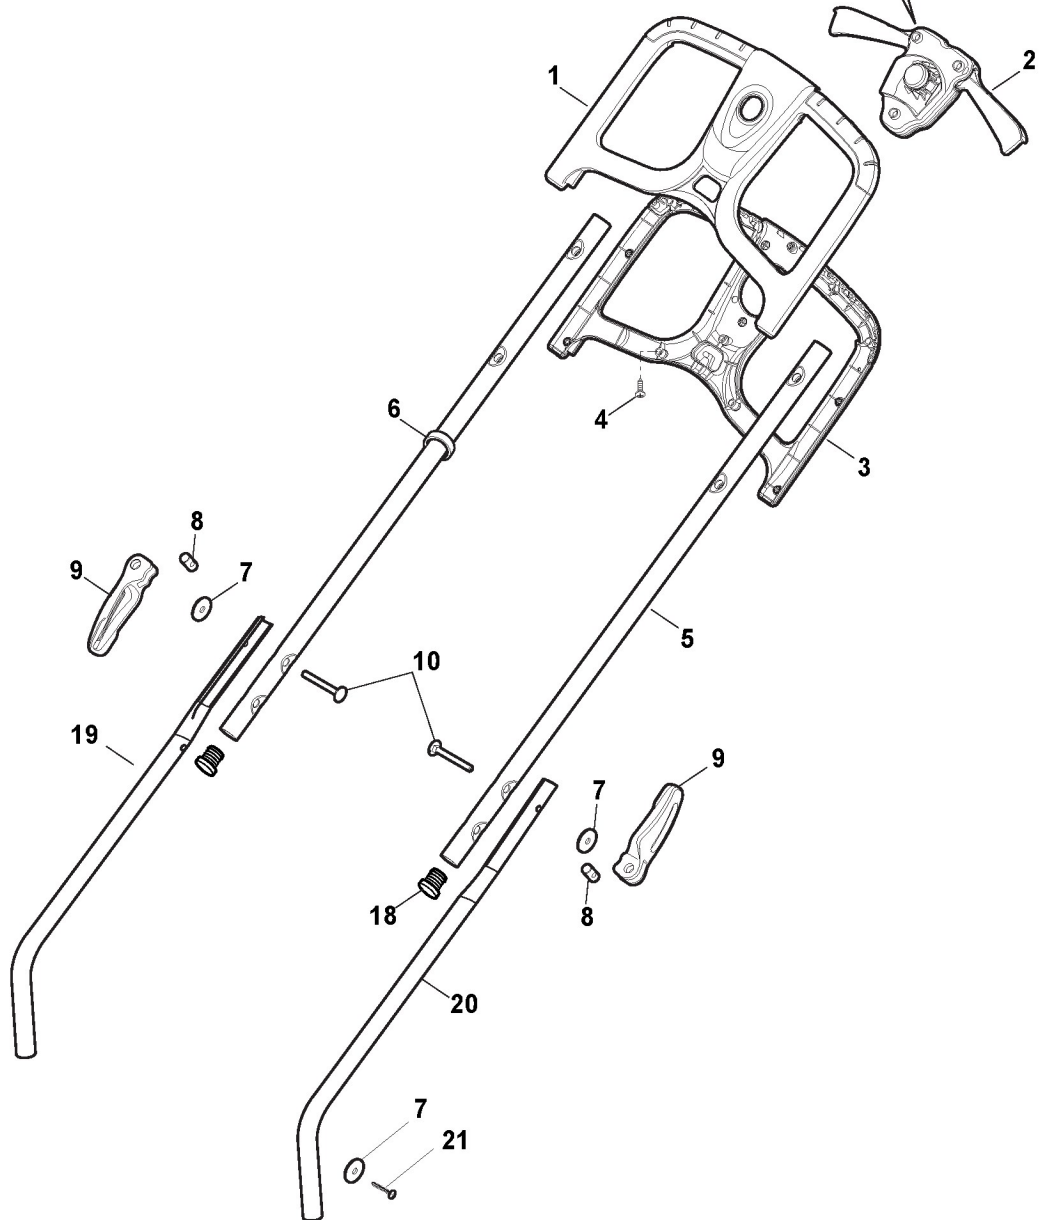

Handle, Upper Part

Handle, Upper Part

Ref.nr.	Antal	Komponentkode	Beskrivelse	Noter	From	Op til
1	1	322291064/0	Upper Half Handgrip Switch	To 31-august-2013		
1	1	322291064/1	Upper Half Handgrip Switch	From 01-september-2013 To 31-december-2013		
1	1	322291068/0	Upper Half Handgrip Switch	From 01-January-2014		
2	1	381600539/0	Dead Hand Switch CE	To 31-august-2013		
2	1	381600539/1	Dead Hand Switch	From 01-september-2013		
3	1	322291065/0	Lower Half Handgrip Switch	To 31-august-2013		
3	1	322291069/0	Lower Half Handgrip Switch	From 01-september-2013		
4	11	112728713/0	Screw			
5	2	381007532/0	Handle, Upper Part			
6	1	122192000/1	Clamp			
7	4	112523050/0	Washer			
8	2	122524352/0	Pin			
9	2	322319519/0	Fixing Lever Handle	To 31-august-2017		
9	2	322319519/1	Fixing Lever Handle	From 01-september-2017		
9	2	322319520/0	Fixing Lever Handle	To 31-august-2014		
9	2	322319526/0	Fixing Lever Handle	From 01-september-2014 To 31-august-2017		
9	2	322319526/1	Fixing Lever Handle	From 01-september-2017		
10	2	122943016/0	Screw			
18	2	118566116/0	Cap			
19	1	381007534/0	Right Lower Handle, Grey			
20	1	381007535/0	Left Lower Handle, Grey			
21	2	112728450/0	Screw