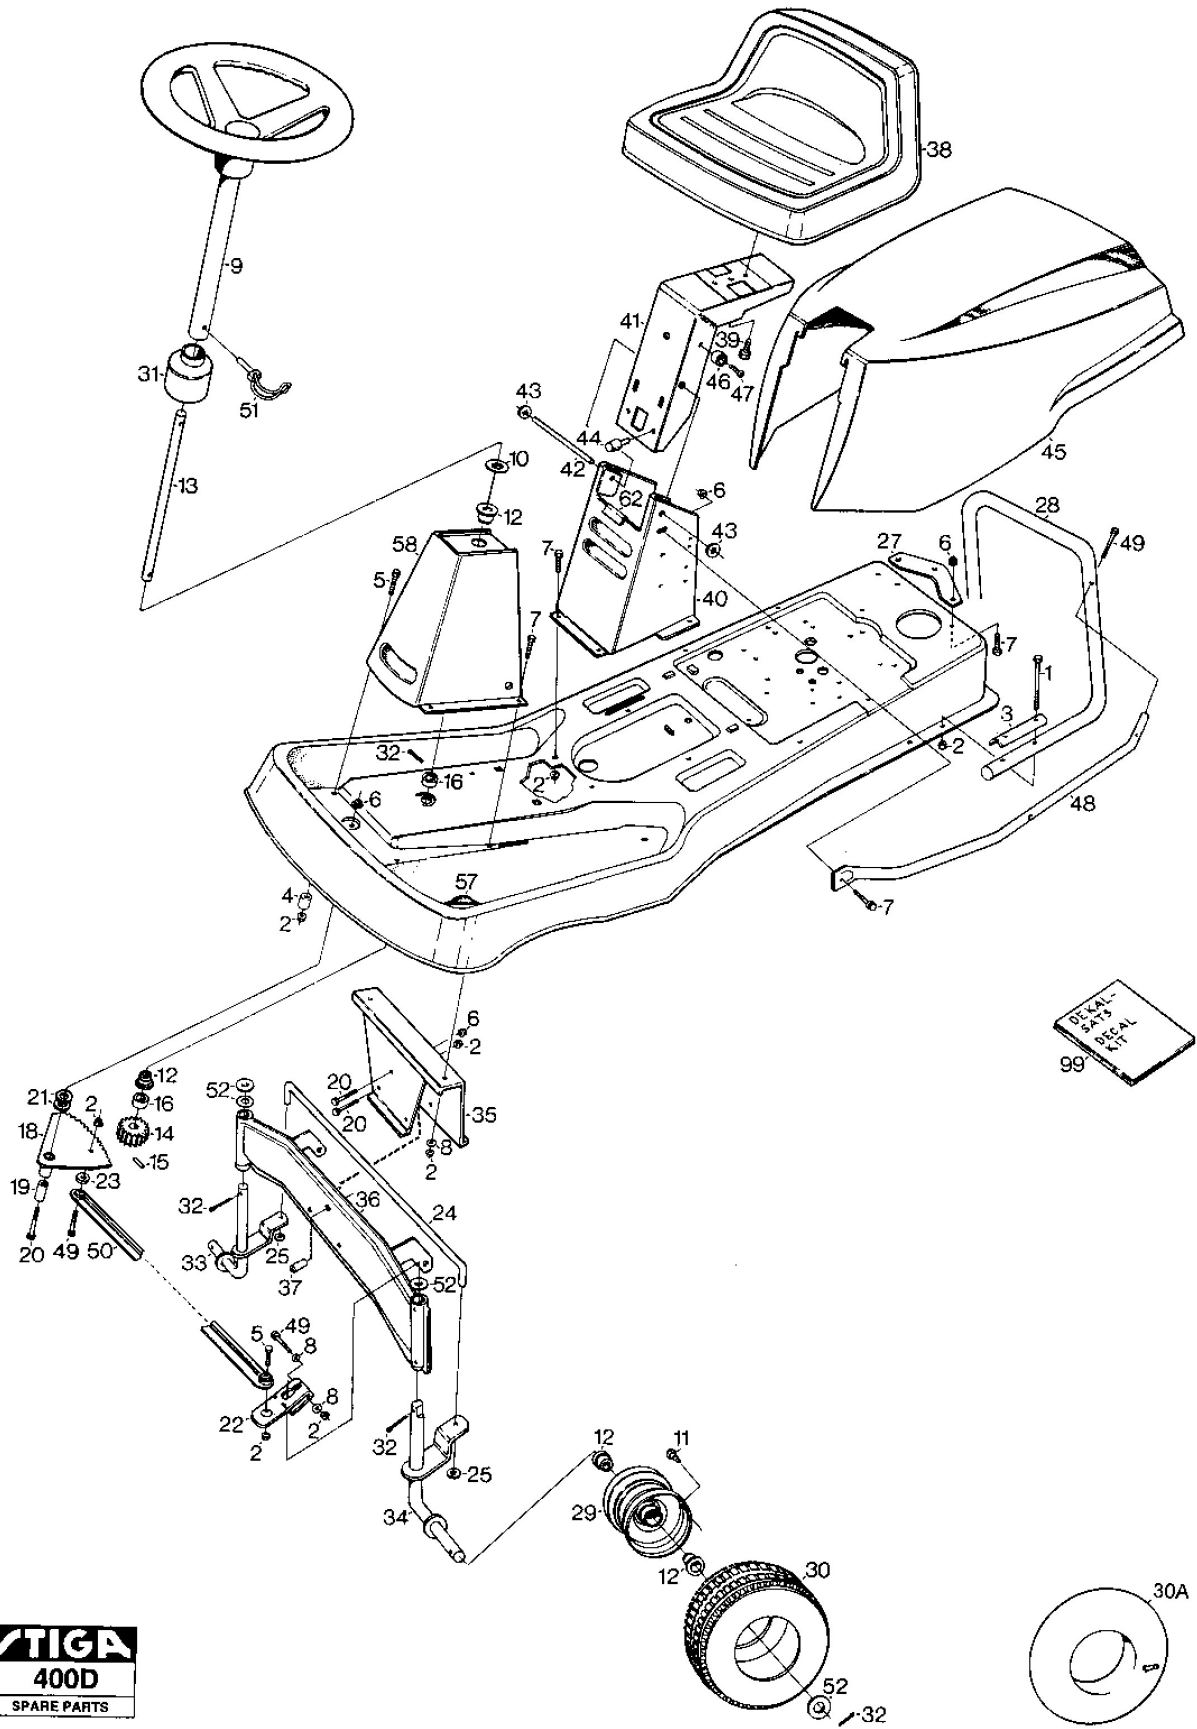

Chassis Steering

Ref.nr.	Antal	Komponentkode	Beskrivelse	Noter	From	Op til
52	5	1134-0341-01	Washer			
57A	1	1134-3149-01	Floor Mat-R.H.	Ej ill/not ill.		
57A	1	1134-3149-02	Floor Mat-R.H.	Ej ill/not ill.		
57	1	1134-3537-02	Floor Mat			
58	1	1134-3199-01	Steering Console (Yellow)			
62	1	1134-3281-01	Trim			
99	1	1134-3556-01	Label Kit			
99	1	1134-3922-01	Label Kit