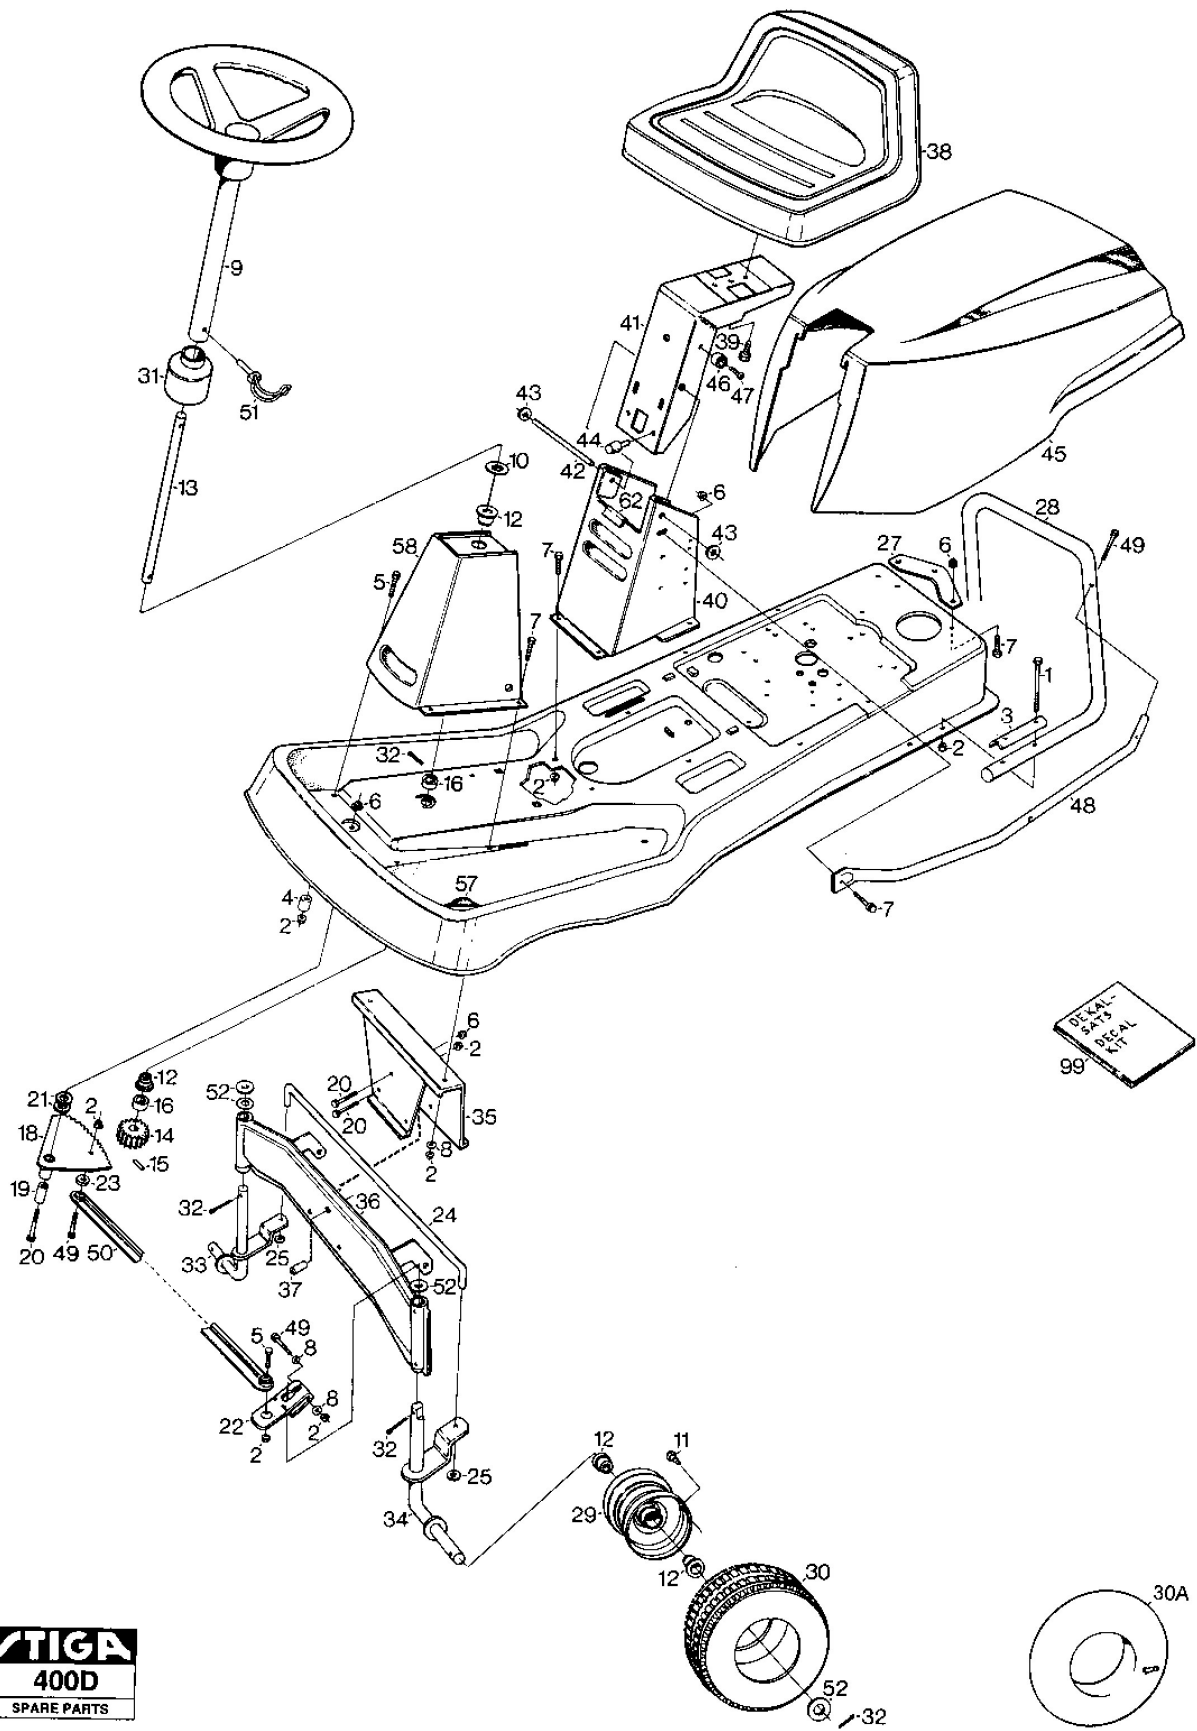

Chassis Steering

Ref.nr.	Antal	Komponentkode	Beskrivelse	Noter	From	Op til
1	4	9997-0890-12	Screw			
2	17	9747-0831-02	Lock Nut			
3	2	1134-3165-01	Tube Plate			
4	2	1134-3113-01	Spacer			
5	3	9997-0830-16	Screw			
6	4	9739-0831-22	Nut			
7	10	9997-0820-16	Screw			
8	4	9699-0090-02	Washer			
9	1	1134-3192-01	Steering wheel			
10	1	1134-0341-01	Washer	1.5 mm		
10	1	1134-0341-02	Washer	0.5 mm		
11	2	9545-0500-00	Valve Assy.			
12	2	1134-9024-01	Bearing	Sats 4 st/kit of 4		
13	1	1134-3190-01	Steering Column			
14	1	1134-3086-01	Sprocket			
15	1	9595-0258-00	Locating Pin			
16	2	1134-3162-01	Spacer			
18	1	1134-3080-02	Toothed Segment			
19	1	1134-1565-01	Spacer			
20	4	9997-0855-12	Screw			
21	2	9699-0056-02	Washer			
22	1	1134-3115-01	Steering Arm			
23	1	1134-3113-01	Spacer			
24	1	1134-2096-02	Tie Rod			
25	2	9675-0015-02	Starlock			
28	1	1134-3140-01	Bumper			
29	2	1134-3726-03	Rim			
30	2	9545-0114-00	Tyre	11 x 4.00 - 4		
31	1	1134-3166-01	Steering Rod Sleeve			
32	5	9599-0080-02	Cotter Pin			
33	1	1134-3118-01	Spindle R.H.	2000		
34	1	1134-3120-01	Spindle L.H.	2000		
35	1	1134-3107-01	Front Axle Bracket			
36	1	1134-3151-01	Front Axle			
37	1	1134-3155-01	Spacer Tube			
38	1	1134-3238-01	Seat			
39	1	9988-3919-16	Screw			
40	1	1134-3135-01	Seat Bracket (Yellow)			
41	1	1134-3138-01	Seat Support			
42	1	1134-0022-00	Control Rod			
43	2	9675-0017-02	Starlock			
44	2	1134-3134-01	Spring			
45	1	1134-3091-01	Engine Hood Yellow			
48	2	1134-3139-01	Tubing			
49	4	9997-0845-12	Screw			
50	1	1134-3247-01	Tie Rod			
51	1	1134-3167-01	Locking Clip