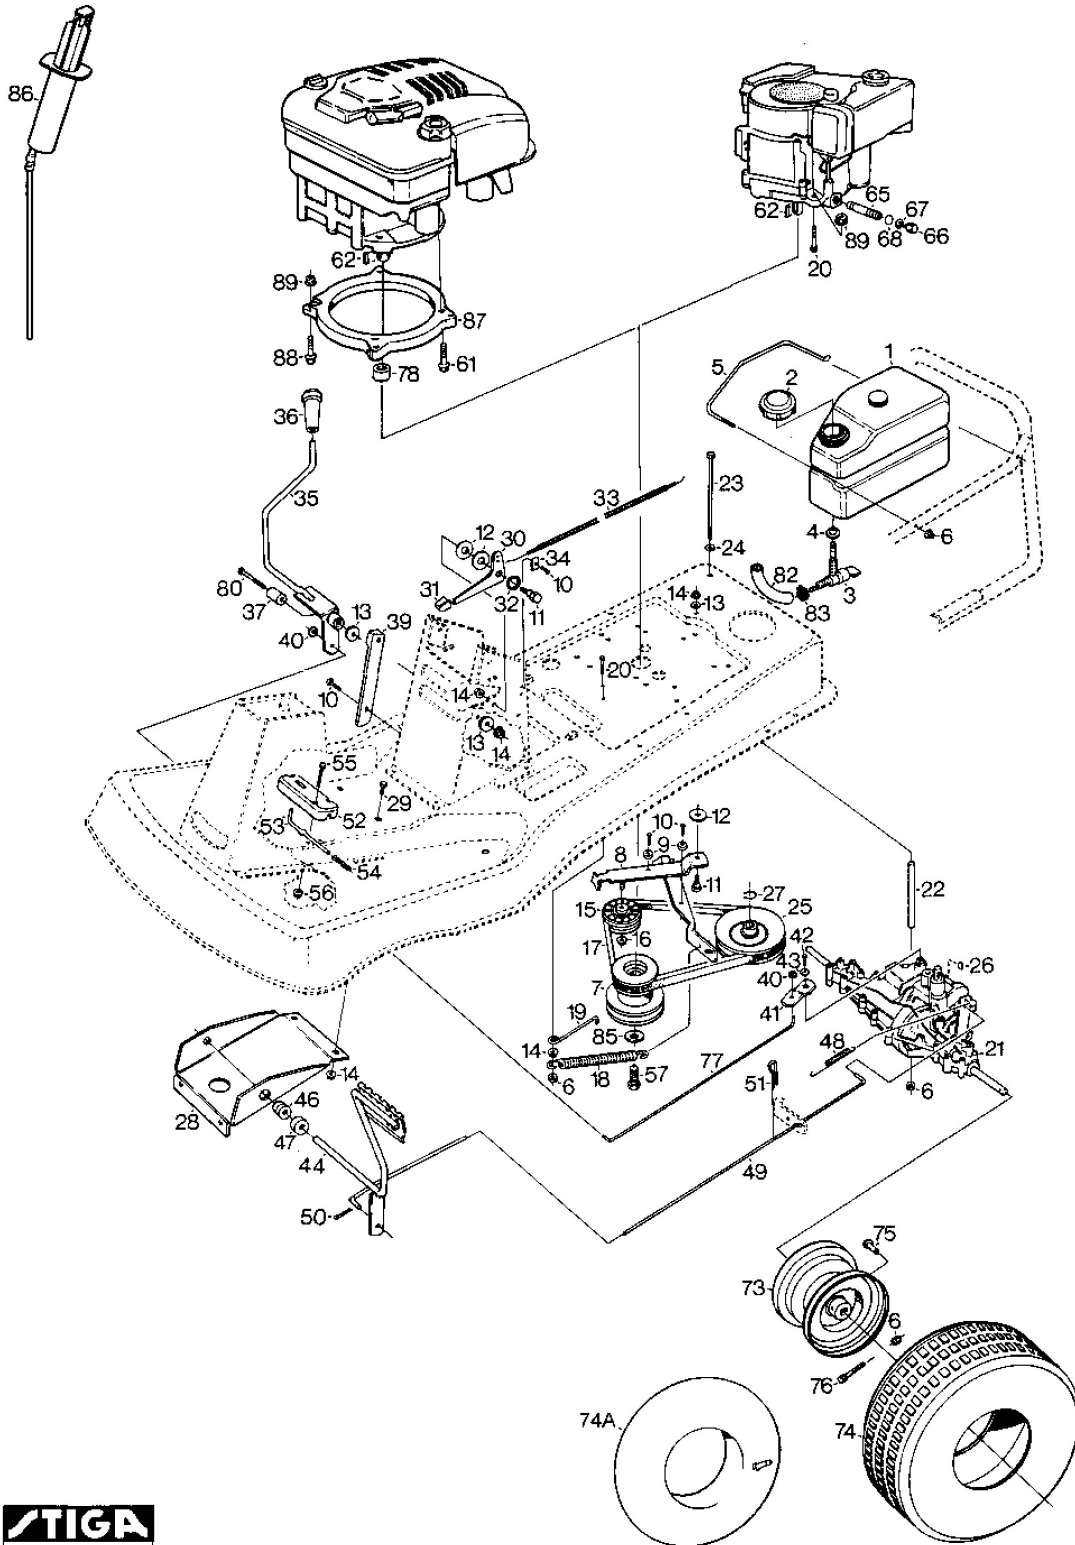

Engine Transmission

Ref.nr.	Antal	Komponentkode	Beskrivelse	Noter	From	Op til
6	4	9747-0831-02	Lock Nut			
7	1	1134-3651-01	Engine Pulley			
7A	1	9997-1450-16	Screw	Tillbehör/accessory		
8	1	1134-3141-01	Clutch Lever			
9	2	1134-3144-01	Spacer			
10	5	9849-8013-16	Screw			
11	2	1134-0240-00	Screw			
12	3	1134-3147-01	Washer			
13	3	9699-0056-02	Washer			
14	6	9739-0831-22	Nut			
15	1	1134-9027-01	Tension Roller (Black)			
16	1	9739-1031-22	Nut			
17	1	1134-9013-01	V-Belt	= 9585-0057-00		
18	1	1134-1578-01	Spring			
19	1	1134-2086-01	Belt Stirrup			
20	1	9997-0830-16	Screw			
21	1	1134-3157-03	Transaxle (915-028)	Peerless 915-028A		
21	1	1134-3157-04	Transaxle (915-031)	Peerless 915-031		
22	1	1134-3154-01	Spacer Tube			
23	1	9997-0815-02	Screw			
24	1	9699-0090-02	Washer			
25	1	1134-3182-01	Belt Pulley			
26	1	9600-0050-00	Key			
27	1	9650-0016-04	Circlip			
28	1	1134-3106-01	Pedal Bracket			
29	2	9898-0820-16	Screw			
30	1	1111-0062-01	Control Lever			
31	1	1111-0040-02	Knob			
32	1	9694-0001-00	Washer			
33	1	1134-1597-09	Gas Wire			
34	1	1134-3240-01	Wire Clamp			
35	1	1134-3112-02	Gear Shifter			
36	1	1134-3193-01	Lever Handle			
37	1	1134-1565-01	Spacer			
39	1	1134-3160-01	Gear Shifter Plate			
40	2	9675-0012-02	Locking washer			
41	1	1134-3109-01	Gear Shifter Lever			
42	1	9987-5016-16	Screw			
43	1	9699-0060-02	Washer			
44	1	1134-3845-01	Pedal			
46	1	1111-0158-00	Bushing			
47	1	1134-3047-01	Spacer			
48	1	4231-0013-00	Spring			
49	1	1134-3146-01	Control Rod			
50	1	9599-0067-02	Split Pin			
51	1	9598-0002-02	Elastic Pin			
52	1	1134-3178-01	Plastic Housing			
53	1	1134-3179-01	Parking Brake Lever