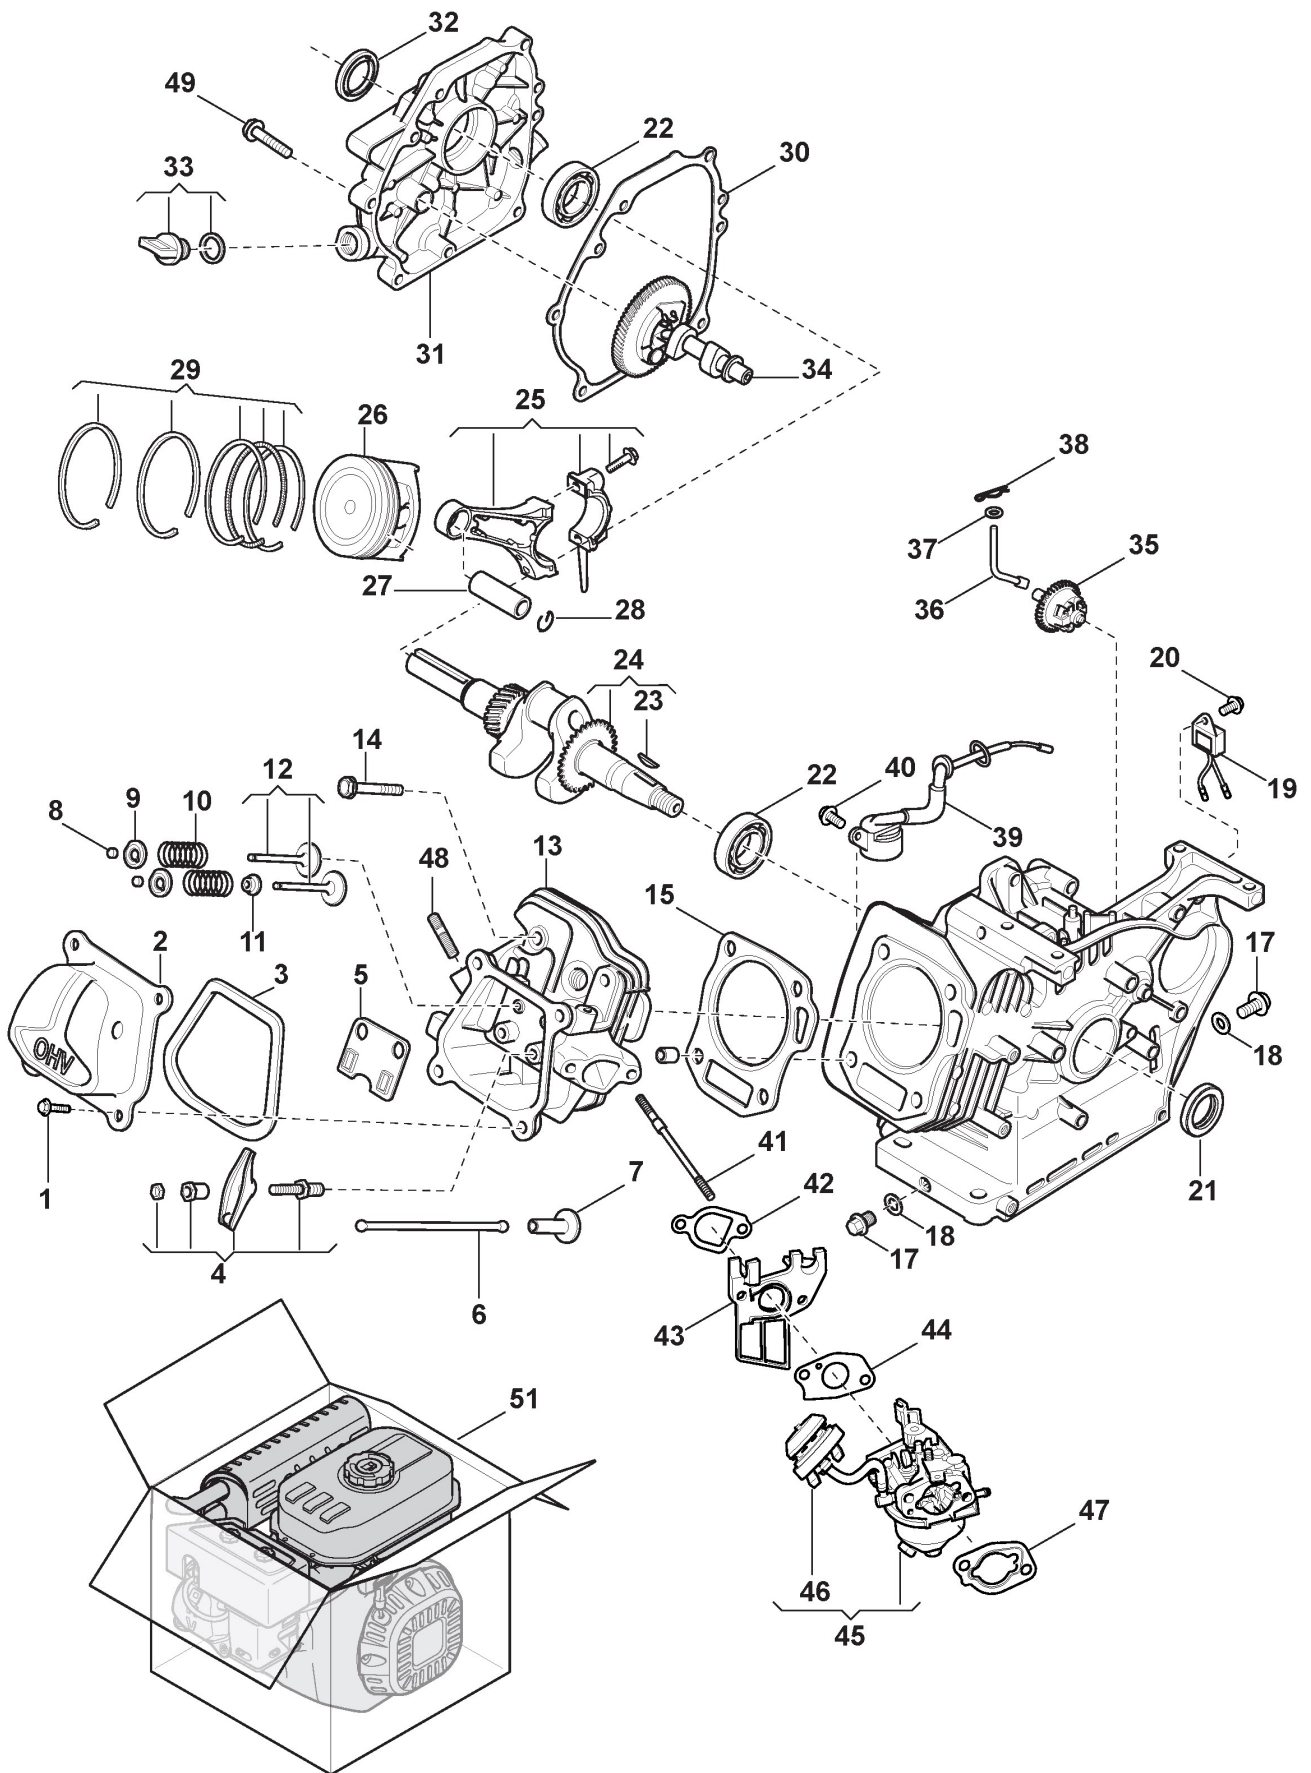

Engine - Piston, Crankshaft

Ref.nr.	Antal	Komponentkode	Beskrivelse	Noter	From	Op til
1	4	118550816/0	Screw			
2	1	118550784/0	Cover			
3	1	118551163/0	Gasket			
4	2	118550273/0	Valve Arm Set			
5	1	118550475/0	Valve Lifter			
6	2	118550474/0	Push Rod			
7	2	118550623/0	Valve Lifter			
8	2	118551166/0	Valve keeper			
9	2	118551167/0	Retainer			
10	2	118550896/0	Spring			
11	1	118551168/0	Gasket			
12	1	118551203/0	Valve Assy, Intake + Exhaust			
13	1	118551162/0	Cylinder Head			
14	4	118551200/0	Screw			
15	1	118550783/0	Gasket			
17	2	118550460/0	Drain Plug bolt			
18	2	118550793/0	Washer , Drain Plug			
19	1	118551198/0	Sensor			
20	1	118550869/0	Screw			
21	1	118550379/0	Oil Seal			
22	2	118550280/0	Ball Bearing			
23	1	118550288/0	Woodruff Key			
24	1	118550800/0	Crankshaft			
25	1	118550519/0	Connecting Rod			
26	1	118551164/0	Piston			
27	1	118550786/0	Piston Pin			
28	2	118551201/0	Washer, Piston Pin			
29	1	118551165/0	Piston, Ring Set			
30	1	118550782/0	Crankcase Gasket			
31	1	118551161/0	Crankcase Cover			
32	1	118550379/0	Oil Seal			
33	1	118551160/0	Oil Tank Cap			
34	1	118550624/0	Camshaft assy			
35	1	118550787/0	Speed Governor Assy			
36	1	118550459/0	Shaft, Governor Arm			
37	1	118550858/0	Washer			
38	1	118550856/0	Cotter Pin			
39	1	118551197/0	Oil Level Switch			
40	2	118550816/0	Screw			
41	2	118550299/0	Stud Bolt			
42	1	118551174/0	Carburetor Gasket			
43	1	118551175/0	Intake Manifold			
44	1	118551173/0	Carburetor Gasket			
45	1	118551172/0	Carburettor			
46	1	118551184/0	Air Purge Pump			
47	1	118550482/0	Spacer			
48	2	118550454/0	Stud Bolt			
49	6	118551199/0	Screw