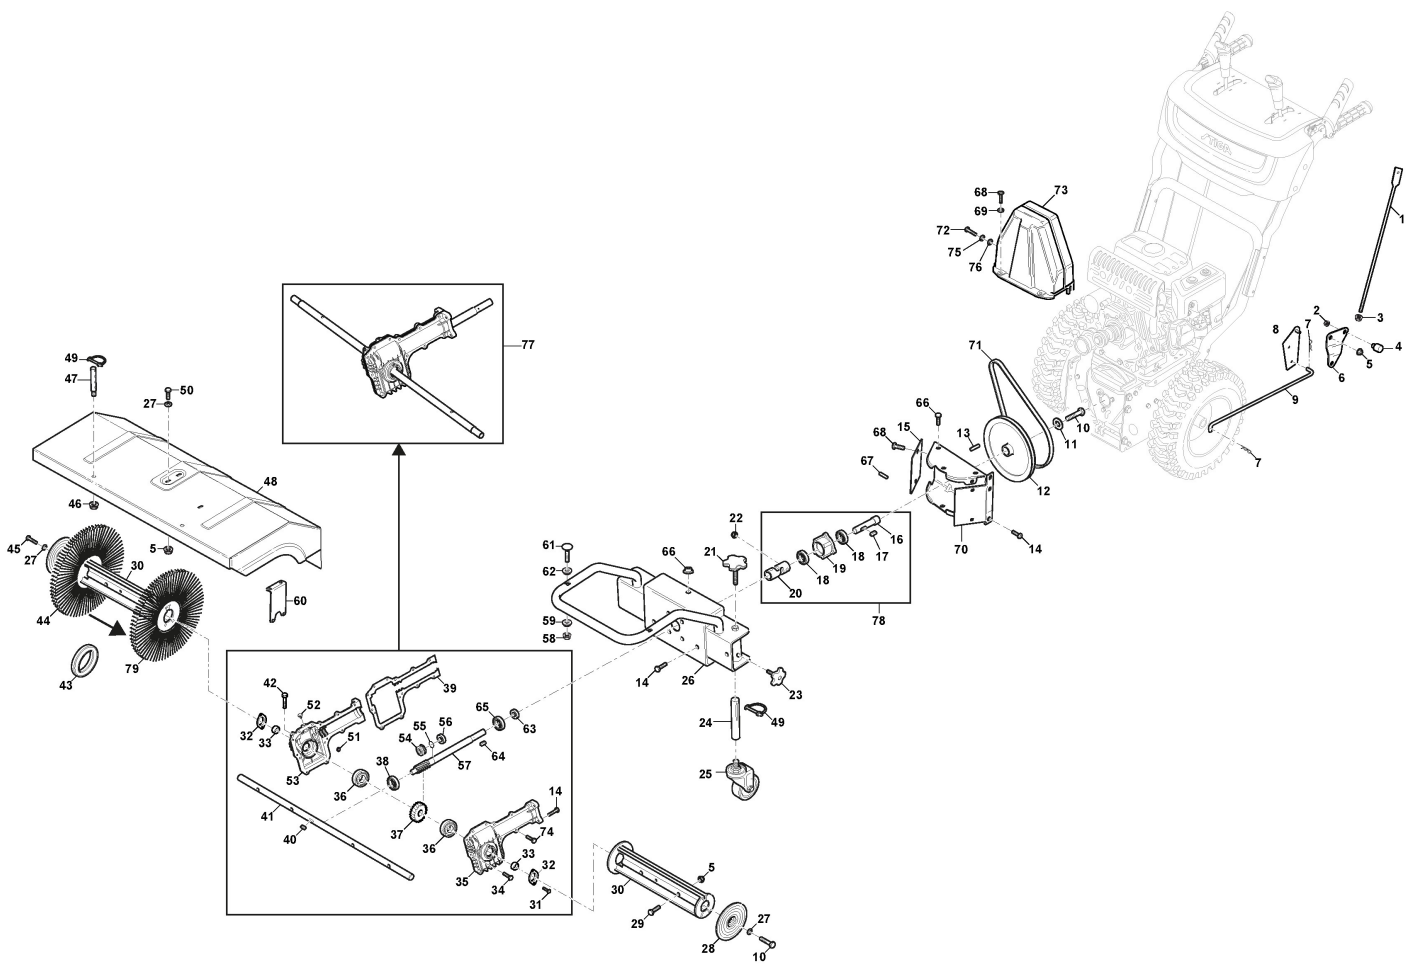

Body

Ref.nr.	Antal	Komponentkode	Beskrivelse	Noter	From	Op til
49	2	118820379/0	Cap			
50	2	112792610/0	Screw			
51	2	112154510/0	Nut			
52	1	118820745/0	Air cap			
53	1	118820746/0	Left housing			
54	1	118820158/0	Ball Bearing			
55	1	112609260/0	Seeger			
56	2	118820399/0	Sealing Wheel			
57	1	118820747/0	Worm Shaft			
58	2	112154210/0	Nut			
59	2	118820041/0	Nut			
60	1	118820748/0	Support			
61	2	112793850/0	Screw			
62	2	122671651/0	Washer			
63	1	118820744/0	Seal Ring			
64	1	118820400/0	Key			
65	1	1811-3150-01	Ball bearing			
66	2	118820749/0	Pad			
67	1	118801147/0	Pin			
68	6	112790781/0	Screw			
69	2	112521330/0	Washer			
70	1	118820402/0	Fixing Plate			
71	1	118820750/0	Belt			
72	2	112792611/0	Screw			
73	1	118820404/0	Belt Cover			
74	2	112791500/0	Screw			
75	2	112521331/0	Washer			
76	2	112582100/0	Grower			
77	1	118820787/0	Gear Box Assy			
78	1	118821090/0	Short Shaft Assy			
79	2	118820821/0	Folded Brush	Folded