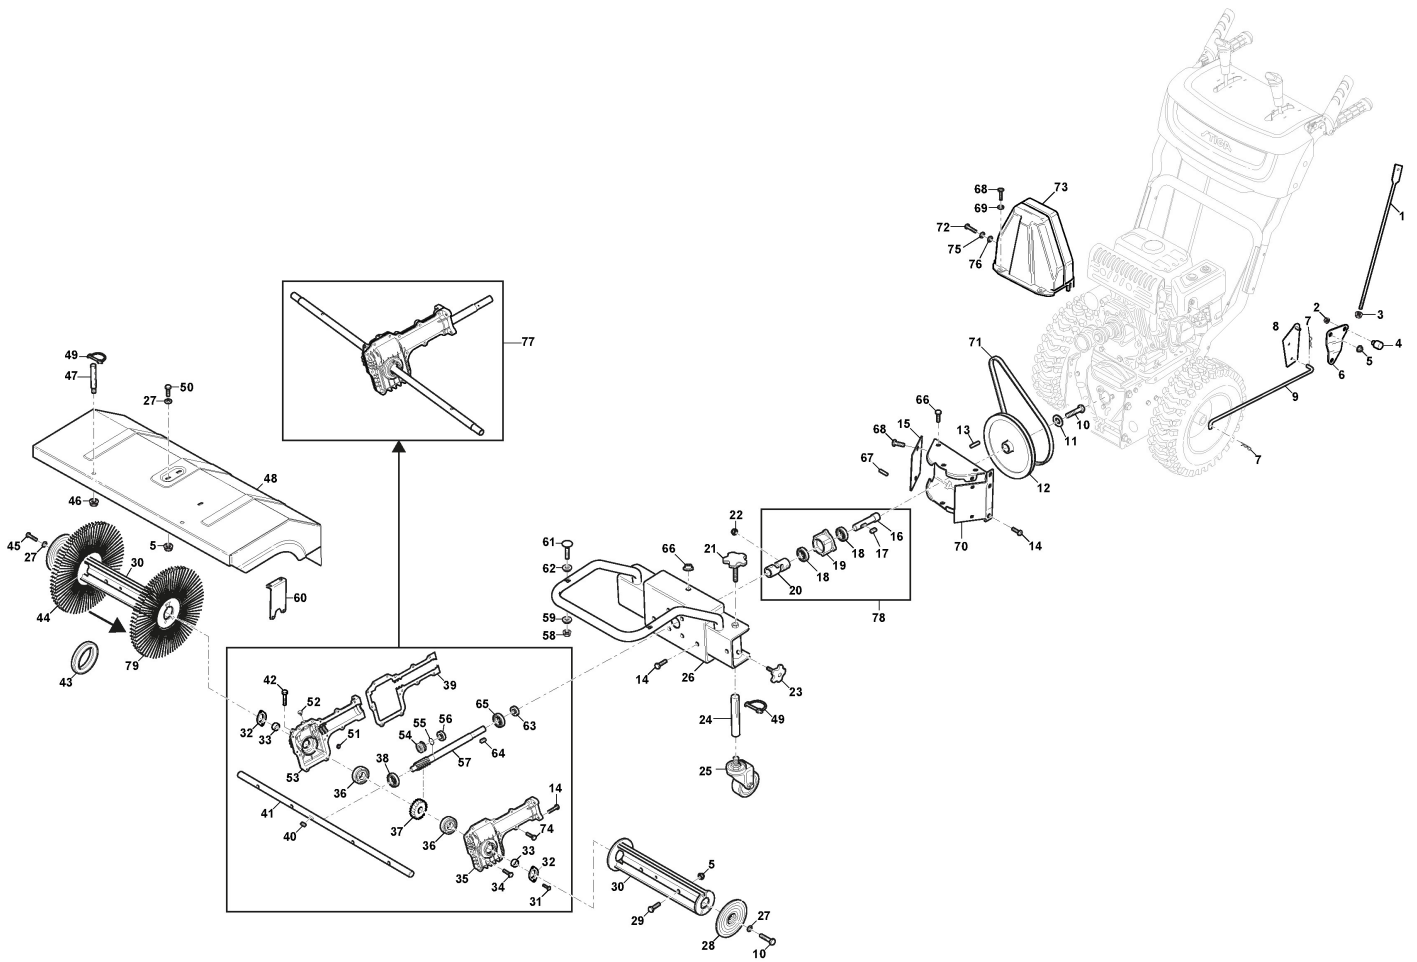

Body

Ref.nr.	Antal	Komponentkode	Beskrivelse	Noter	From	Op til
1	1	118820728/0	Direction Rod			
2	3	112154510/0	Nut			
3	1	112293200/0	Nut			
4	1	118820368/0	Pin			
5	9	112155000/0	Nut			
6	1	118820369/0	Welded Direction Plate			
7	3	1811-3080-01	Cotter Pin			
8	1	118820729/0	Welded fixing plate			
9	1	118820730/0	Direction Rod			
10	2	118821136/0	Screw			
11	1	112523060/0	Washer			
12	1	118820253/0	Pulley			
13	1	118820252/0	Key			
14	20	112793102/0	Screw			
15	2	118820373/0	Plate			
16	1	118820374/0	Short Shaft			
17	1	118820375/0	Key			
18	2	118820376/0	Ball Bearing			
19	1	118820377/0	Bearing Housing			
20	1	118820378/0	Gimbal			
21	2	118820731/0	Plastic Screw			
22	2	112295200/0	Nut			
23	2	118820732/0	Plastic Screw			
24	2	118820733/0	Wheel Shaft			
25	2	118820734/0	Wheel			
26	1	118820735/0	Fixing Plate			
27	4	112523060/0	Washer			
28	2	118820383/0	Plate			
29	4	112691100/0	Screw			
30	2	118820736/0	Fixing Plate			
31	4	112727790/0	Screw			
32	2	118820738/0	Oil Cap			
33	2	1811-3143-01	Sealing			
34	10	112791400/0	Screw			
35	1	118820739/0	Right housing			
36	2	118820740/0	Ball Bearing			
37	1	118820386/0	Worm Gear			
38	1	118820751/0	Ball Bearing			
39	1	118820741/0	Washer			
40	1	1811-3144-01	Key			
41	1	118820390/0	Shaft			
42	1	118820423/0	Screw			
43	22	118820391/0	Brush Pad			
44	26	118820392/0	Straight Brush	Straight		
45	1	112793301/0	Screw			
46	2	9739-1031-22	Nut			
47	2	118820393/0	Connector			
48	1	118820743/0	Brush Cover