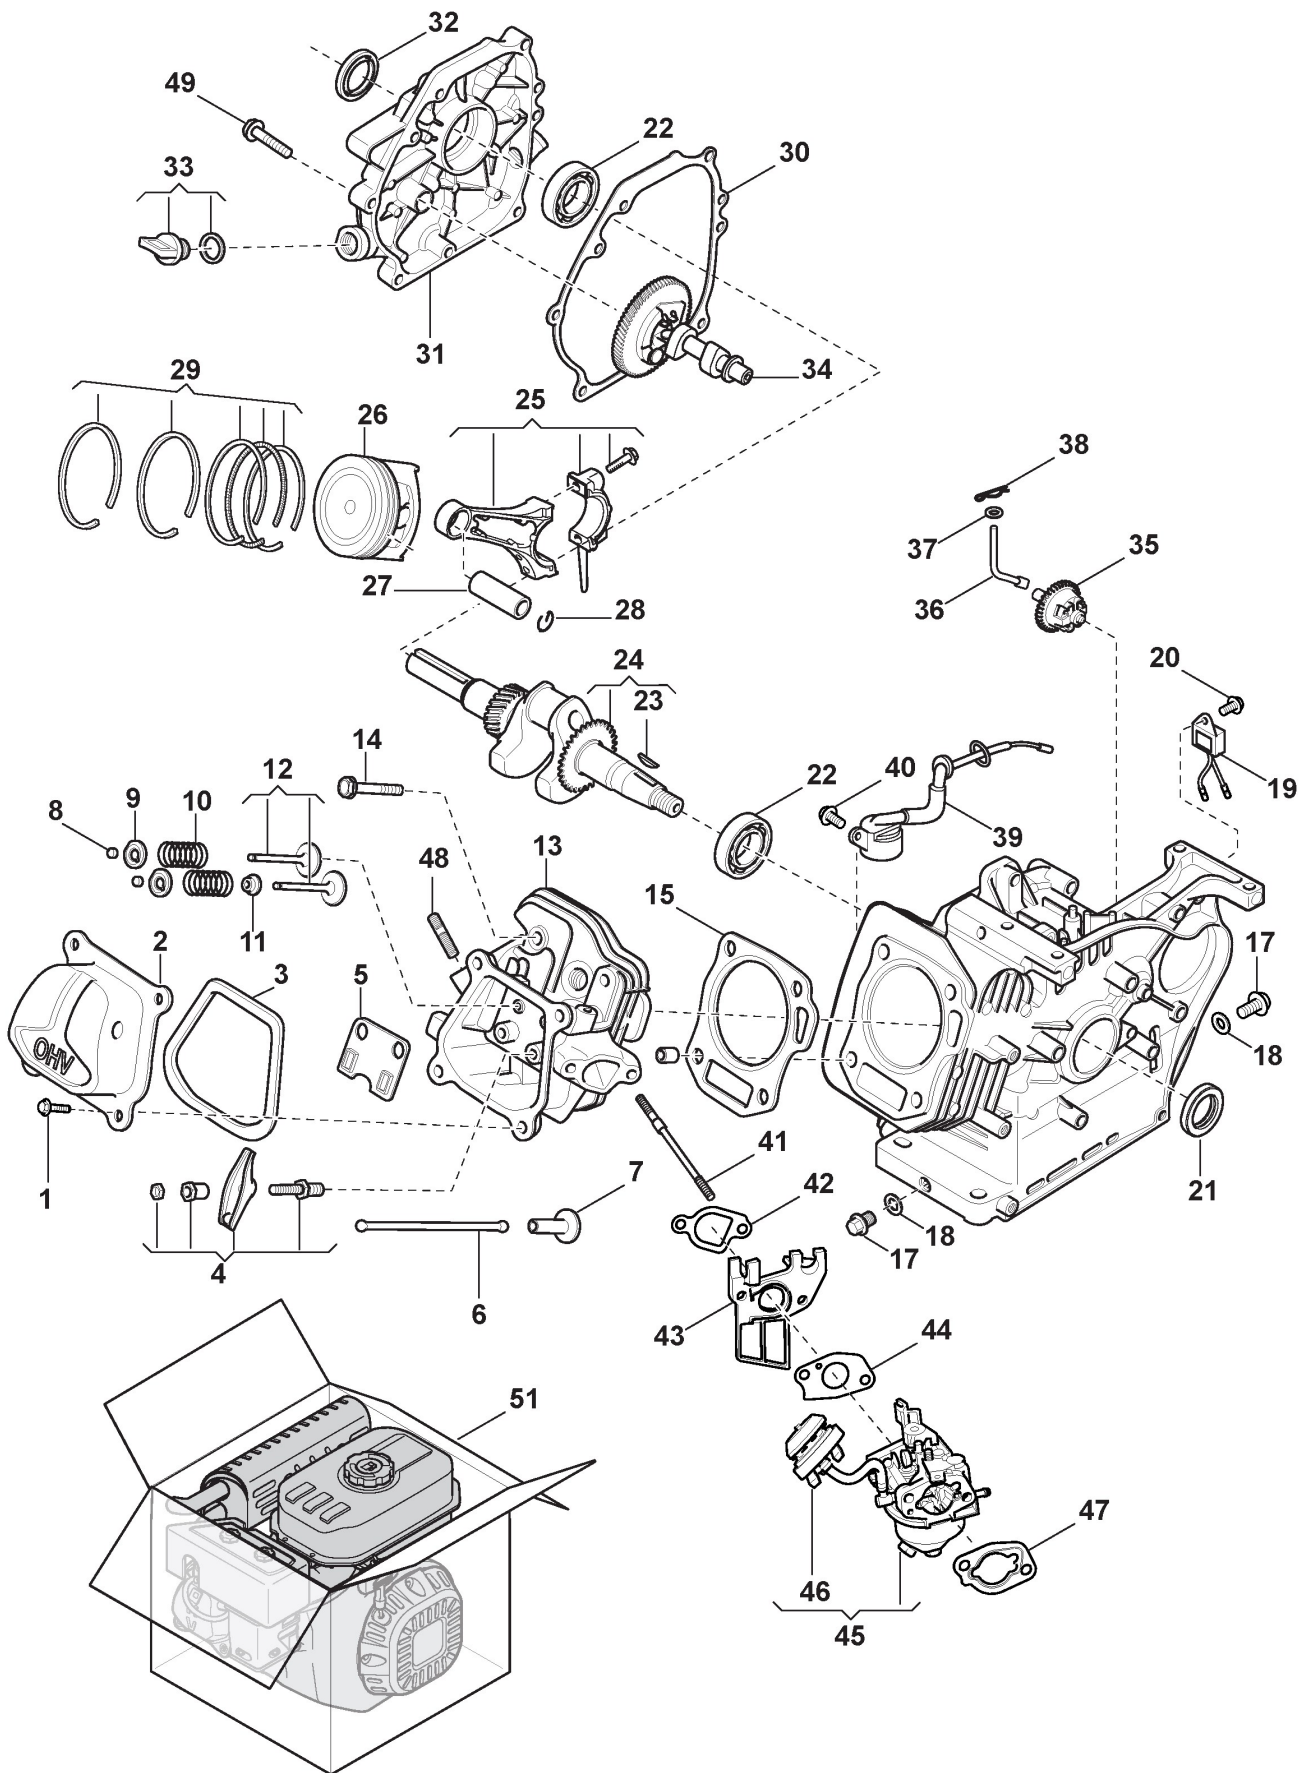

Engine - Starter Assy, Tank

Ref.nr.	Antal	Komponentkode	Beskrivelse	Noter	From	Op til
1	1	118551189/0	Muffler			
3	2	112154210/0	Nut			
4	1	118551190/0	Gasket, Muffler			
5	1	112793102/0	Screw			
6	1	118551185/0	Air Cleaner Assy			
7	1	118551192/0	Knob			
8	1	118551186/0	Air Cleaner Cover			
9	1	112373600/0	Wing Nut			
10	1	118551187/0	Air Filter			
11	1	118551202/0	Gasket			
12	1	118551188/0	Air Cleaner Base			
13	1	118550456/0	Breather Fule Pipe			
14	2	118550806/0	Nut			
15	1	118551191/0	Muffler Protection			
16	2	118550861/0	Screw			
17	1	118551170/0	Guard			
21	1	118551193/0	Starter Assy			
23	1	118551196/0	Stop Switch			
24	1	118551171/0	Cover			
26	1	118550336/0	Nut			
27	1	118551194/0	Starter Cup			
28	1	118551169/0	Starter Cup			
29	1	118550489/0	Flywheel Ass.Y			
30	1	118551195/0	Elettronic Coil			
32	1	9400-0244-00	Spark Plug			
33	2	118550869/0	Screw			
34	1	118551181/0	Remote Control Assy			
35	1	118550810/0	Spring			
36	1	118550811/0	Screw			
37	1	118551179/0	Spring			
38	1	118550807/0	Arm Governor			
39	1	118550805/0	Screw			
40	1	118550806/0	Nut			
41	1	118551178/0	Governor Link			
42	1	118551180/0	Spring			
43	4	112791500/0	Screw			
44	1	118551183/0	Tank Support			
45	1	118551182/0	Tank Support			
46	1	118550504/0	Fuel Pipe			
47	2	118550872/0	Pipe Clip			
48	1	118550500/0	Fuel Tank Hose Connection			
49	1	118550501/0	Fuel Tank			
50	1	118551176/0	Fuel Filter			
51	1	118551177/0	Fuel Cap			
52	4	112790781/0	Screw