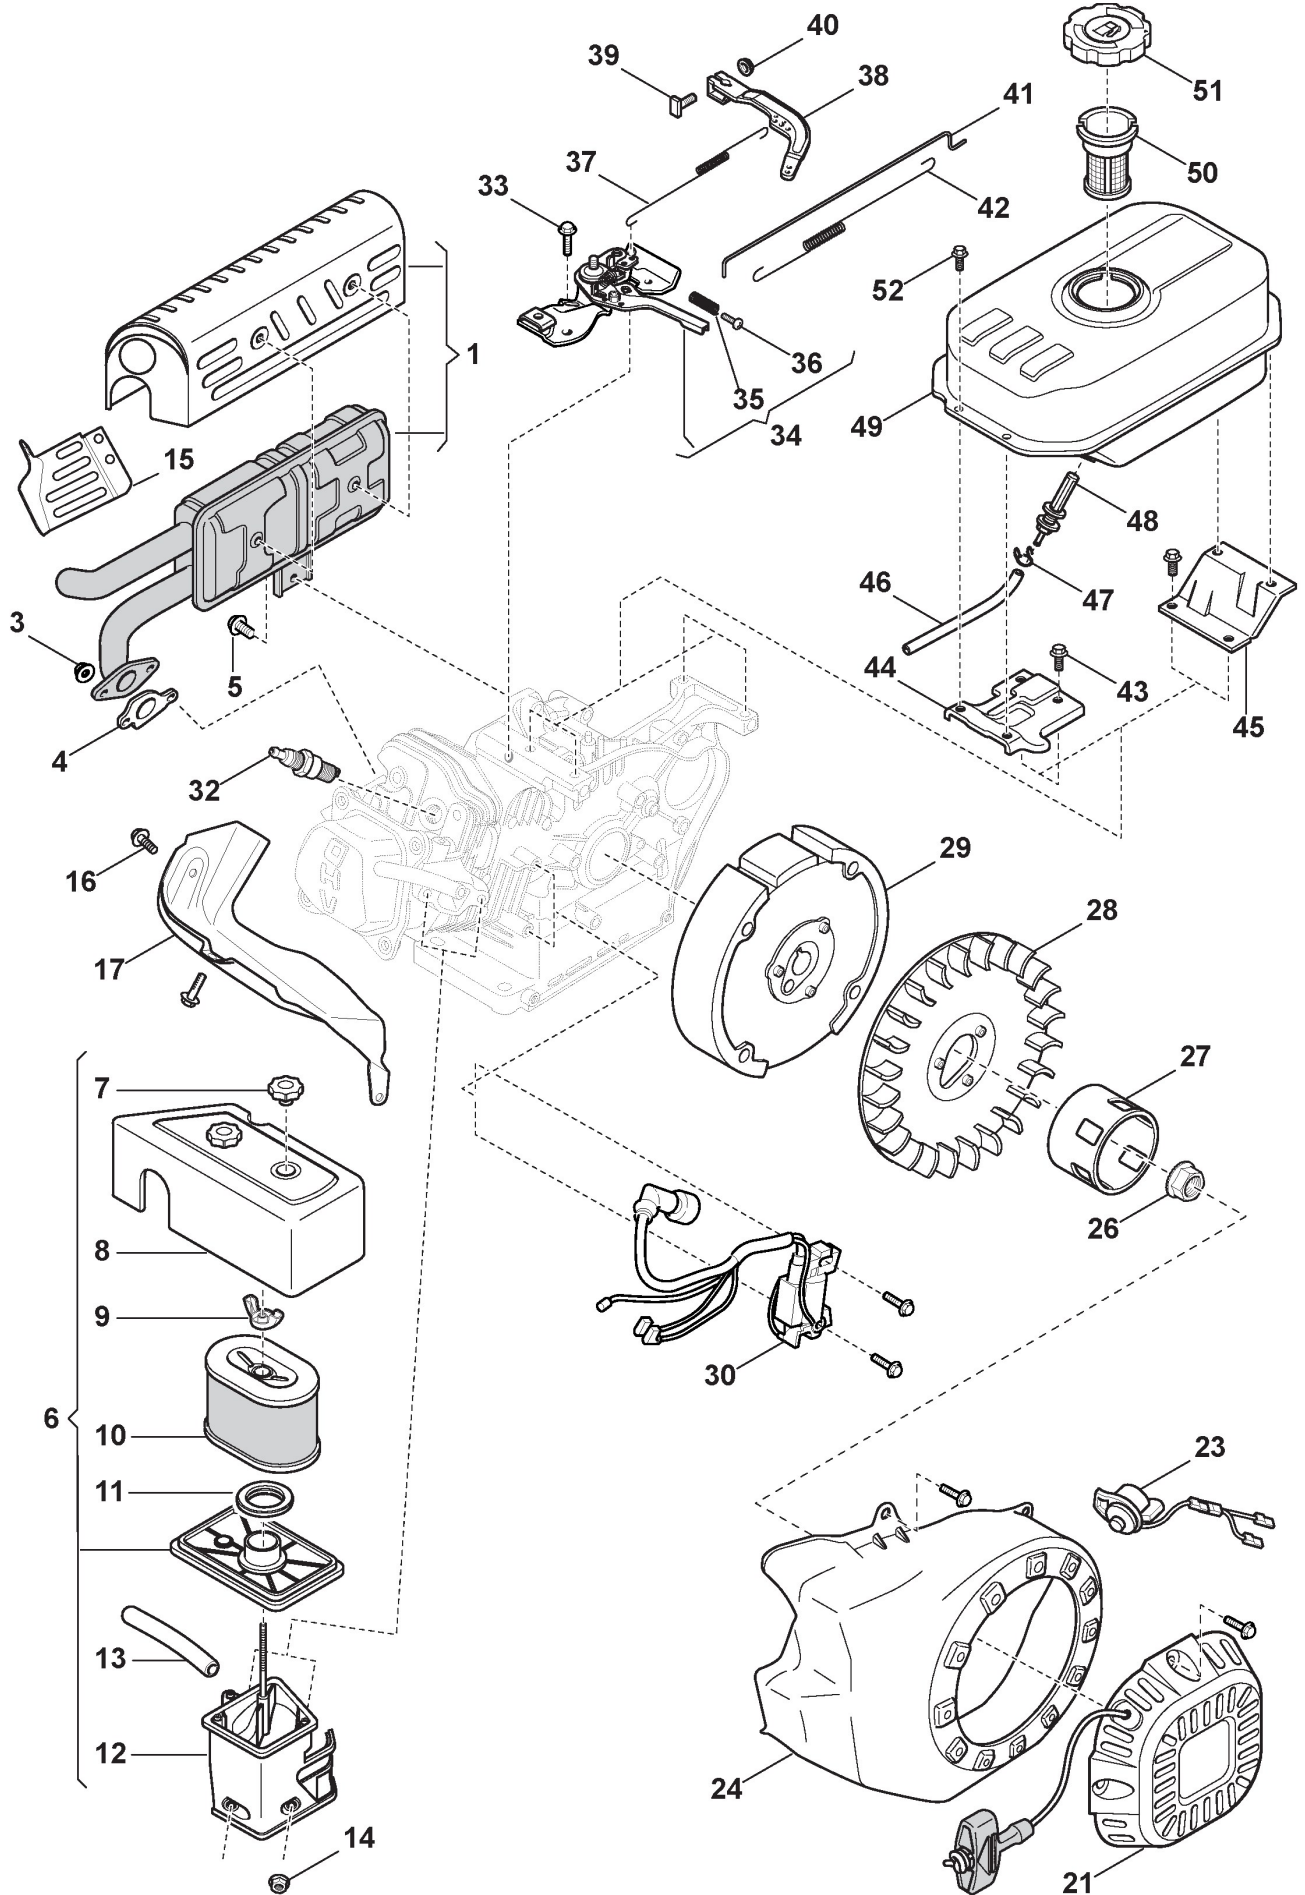

Snow blade

Ref.nr.	Antal	Komponentkode	Beskrivelse	Noter	From	Op til
1	2	118820418/0	Hanlde			
2	4	112728099/1	Screw			
3	1	118820436/0	Snow Blade